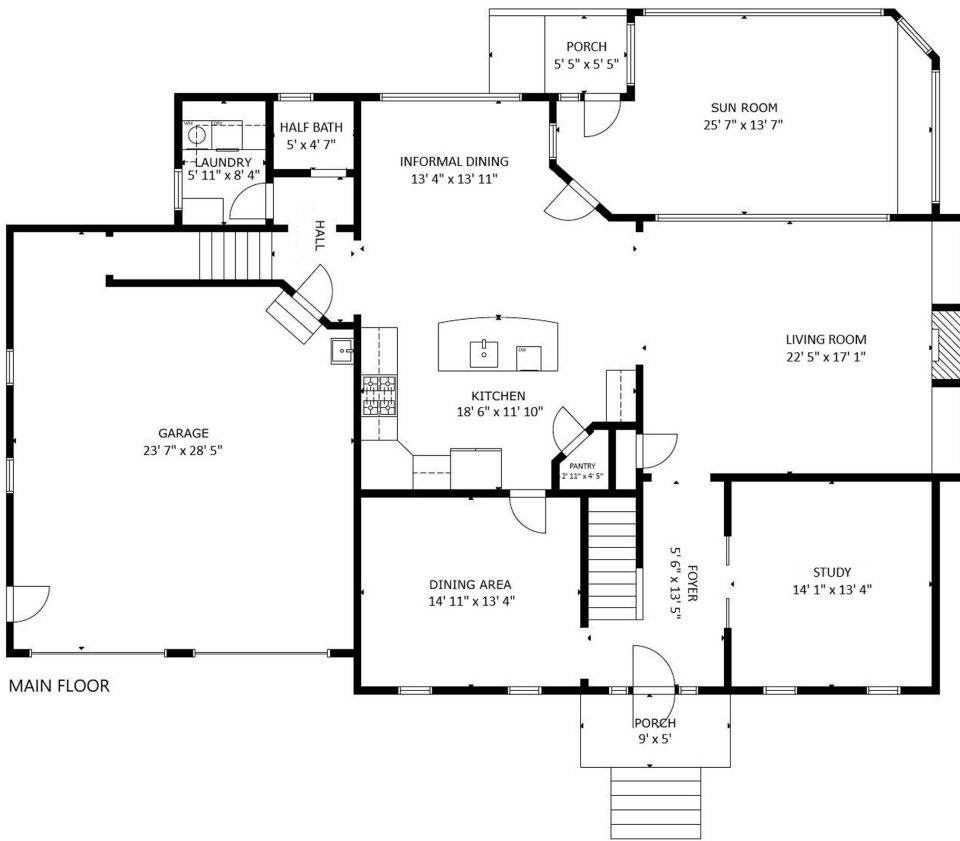

102 E Jules Verne Way
Cary, NC, 27511

ATTIC