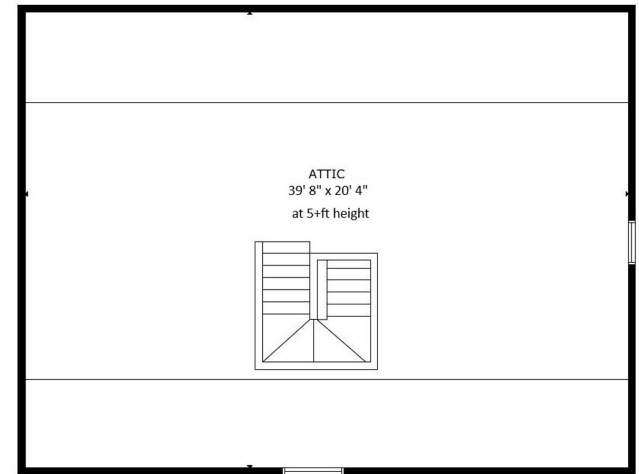

102 E Jules Verne Way
Cary, NC, 27511

ATTIC