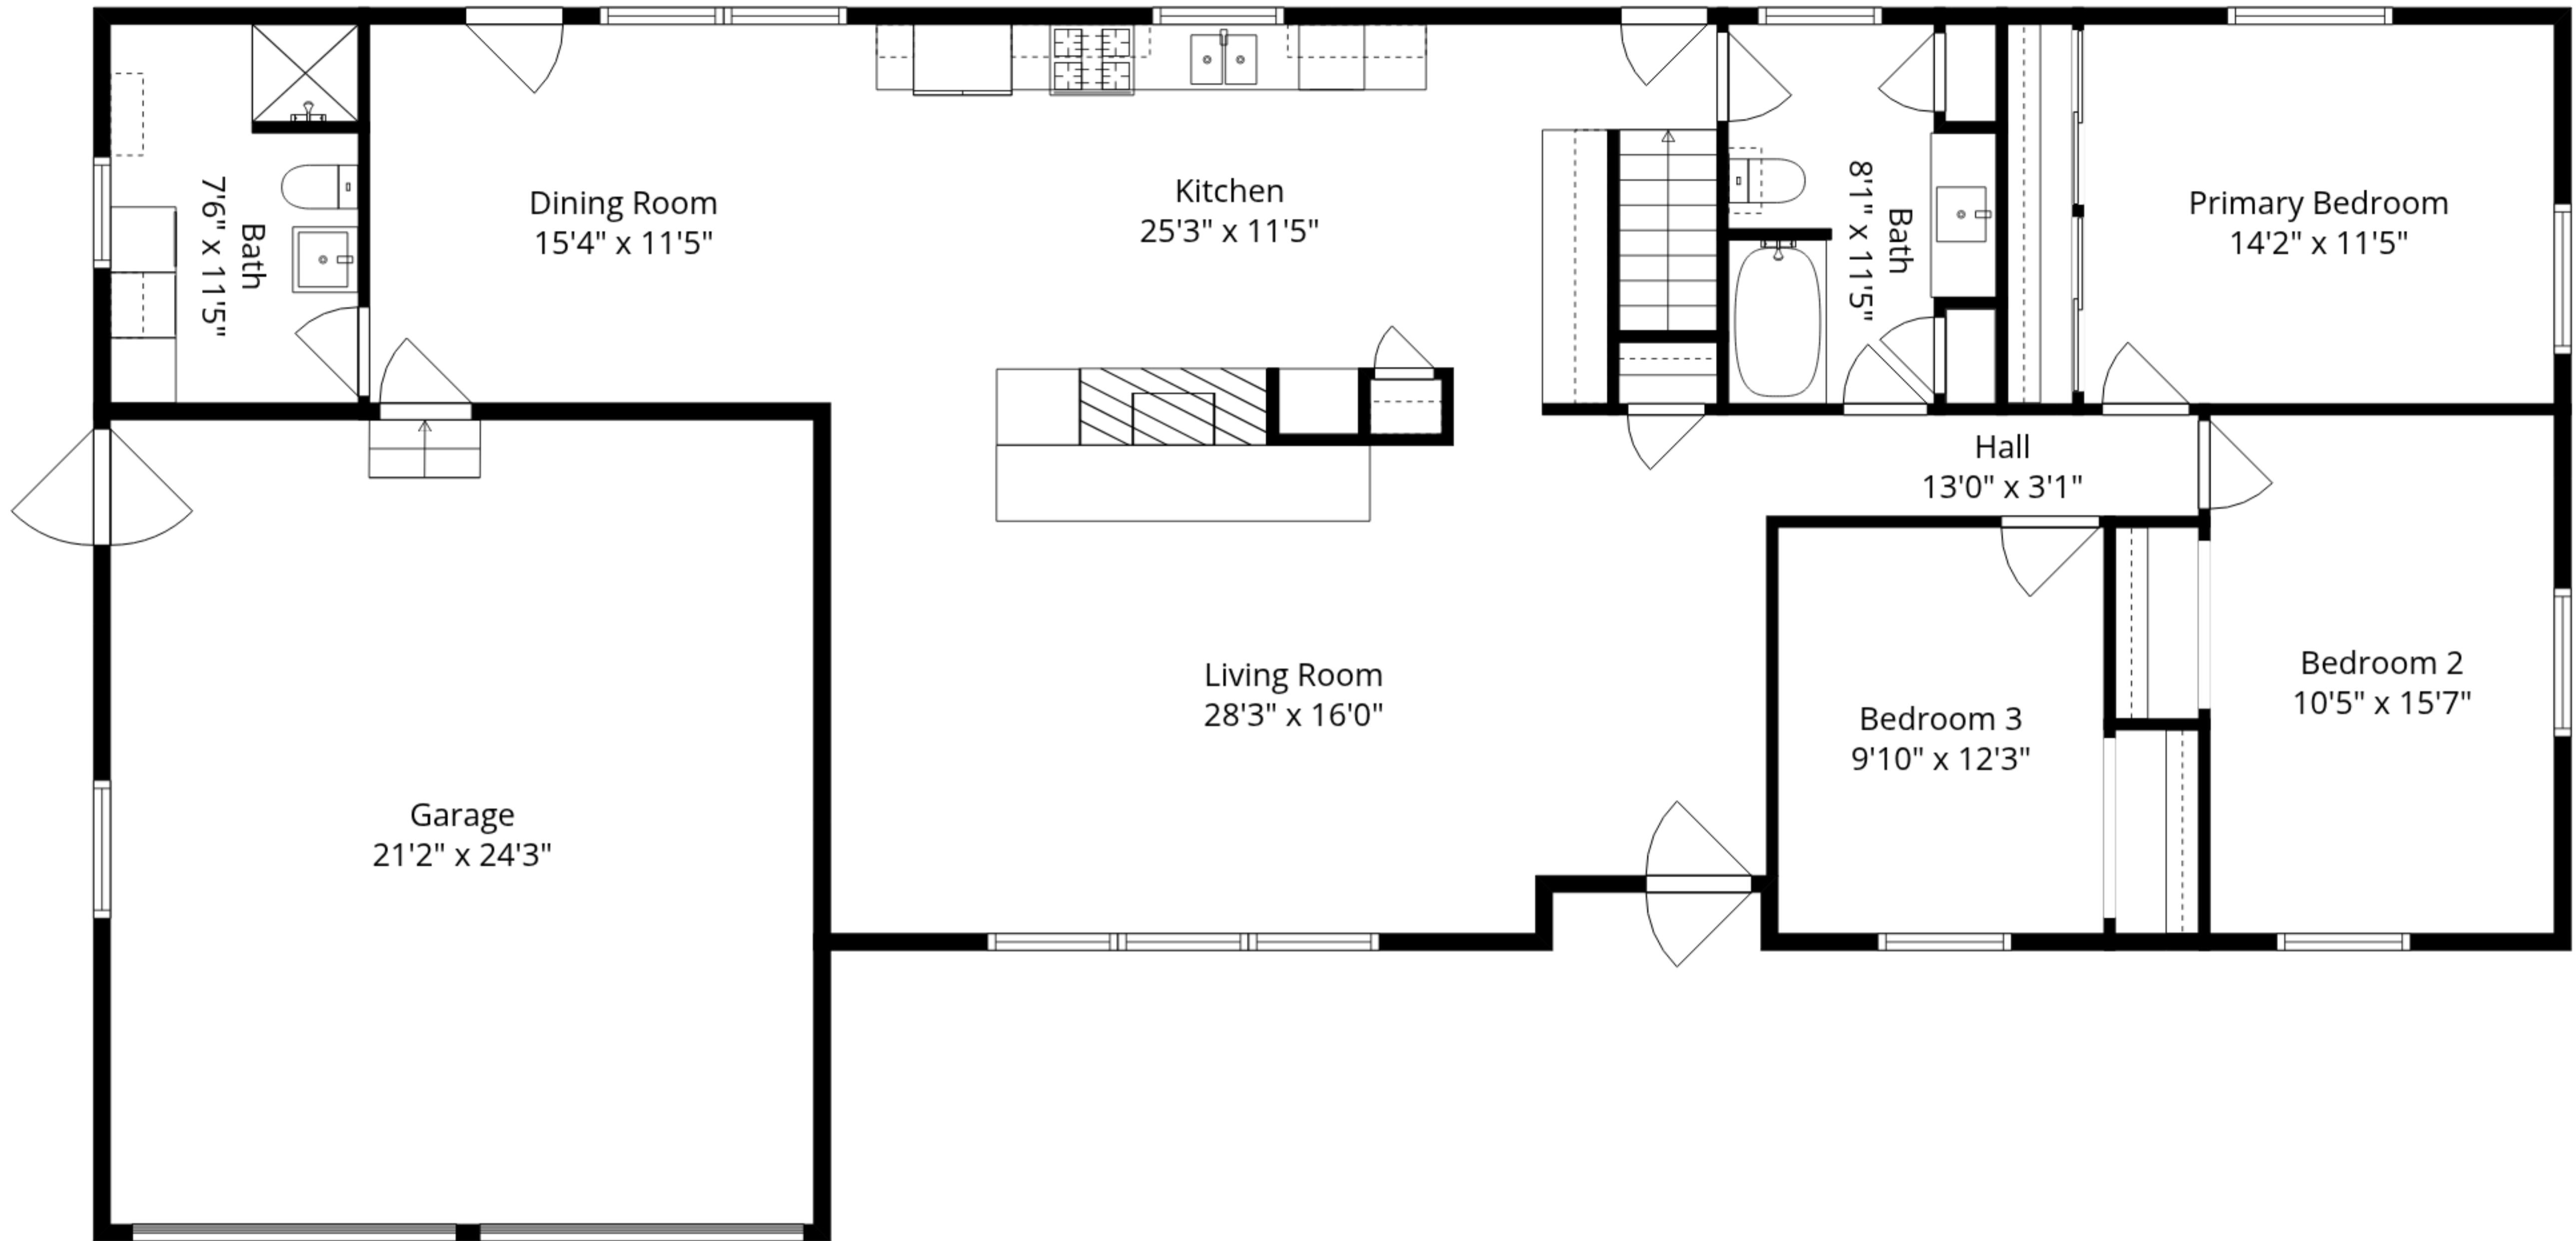

Total GLA: 1761 sq. ft | Total: 4063 sq. ft
Floor 1 - Below grade: (Excluded areas 1761 sq. ft)
Main floor: 1761 sq. ft (Excluded areas 541 sq. ft)

Sizes And Dimensions Are Approximate. Actual May Vary.

Main Floor

Lower Floor

Total GLA: 1761 sq. ft | Total: 4063 sq. ft
 Floor 1 - Below grade: (Excluded areas 1761 sq. ft)
 Main floor: 1761 sq. ft (Excluded areas 541 sq. ft)

Sizes And Dimensions Are Approximate. Actual May Vary.