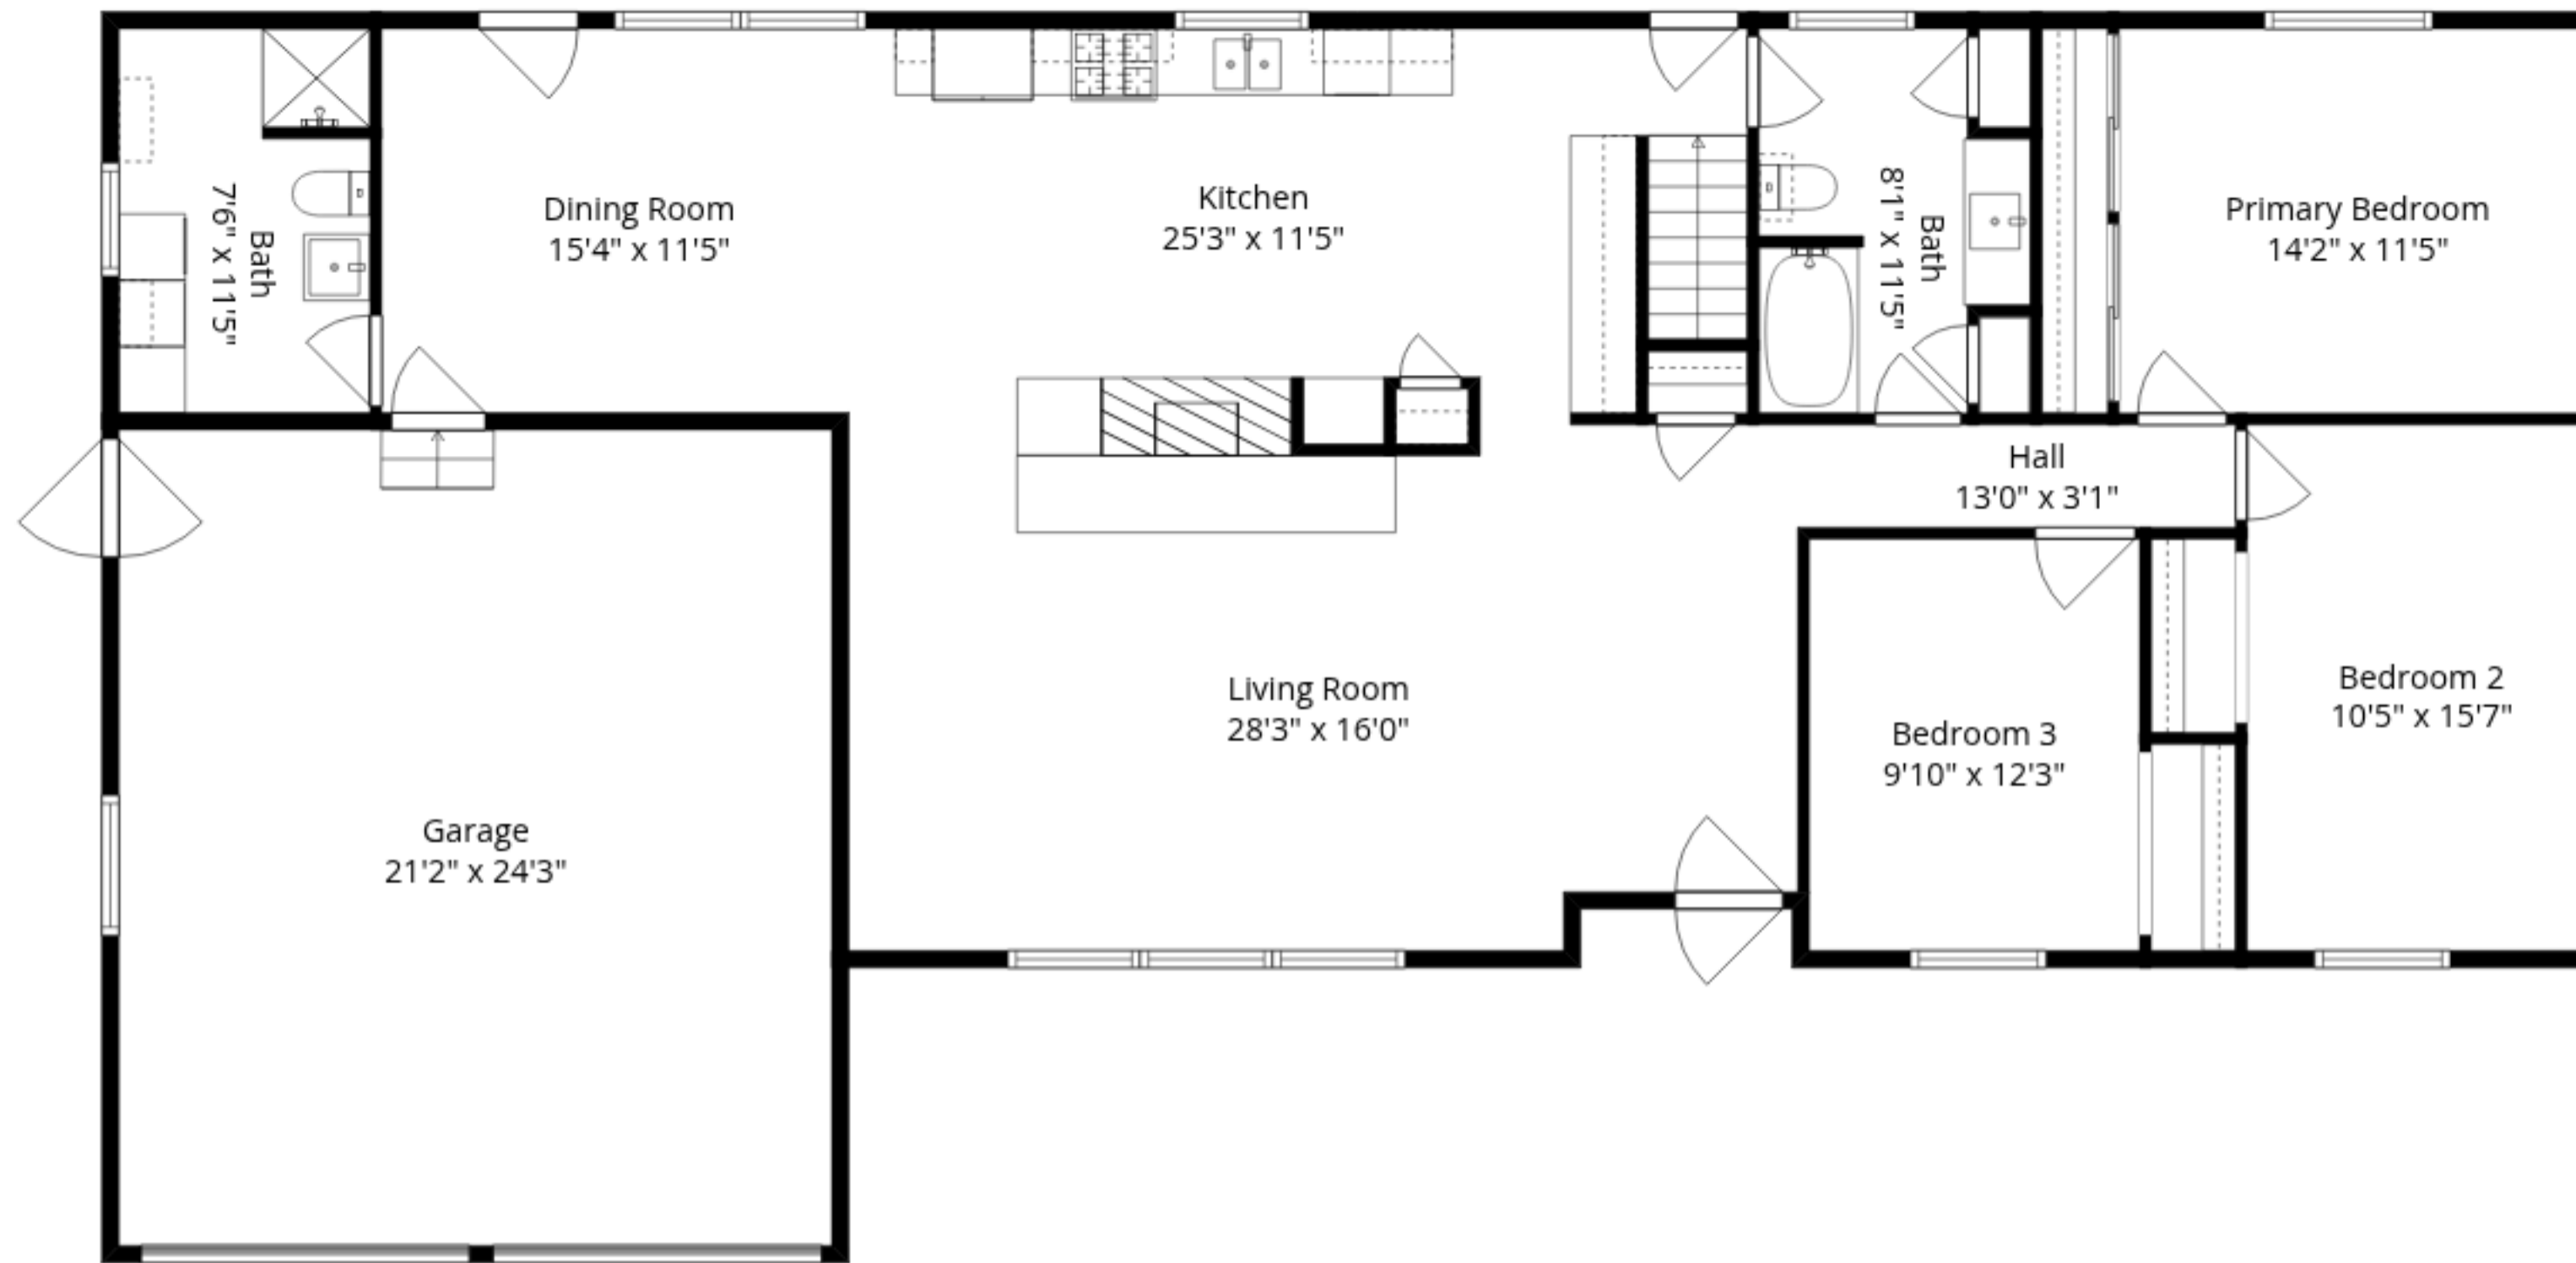

Total GLA: 1761 sq. ft | Total: 4063 sq. ft
Floor 1 - Below grade: (Excluded areas 1761 sq. ft)
Main floor: 1761 sq. ft (Excluded areas 541 sq. ft)

Sizes And Dimensions Are Approximate. Actual May Vary.

Main Floor

Lower Floor

Total GLA: 1761 sq. ft | Total: 4063 sq. ft
 Floor 1 - Below grade: (Excluded areas 1761 sq. ft)
 Main floor: 1761 sq. ft (Excluded areas 541 sq. ft)

Sizes And Dimensions Are Approximate. Actual May Vary.