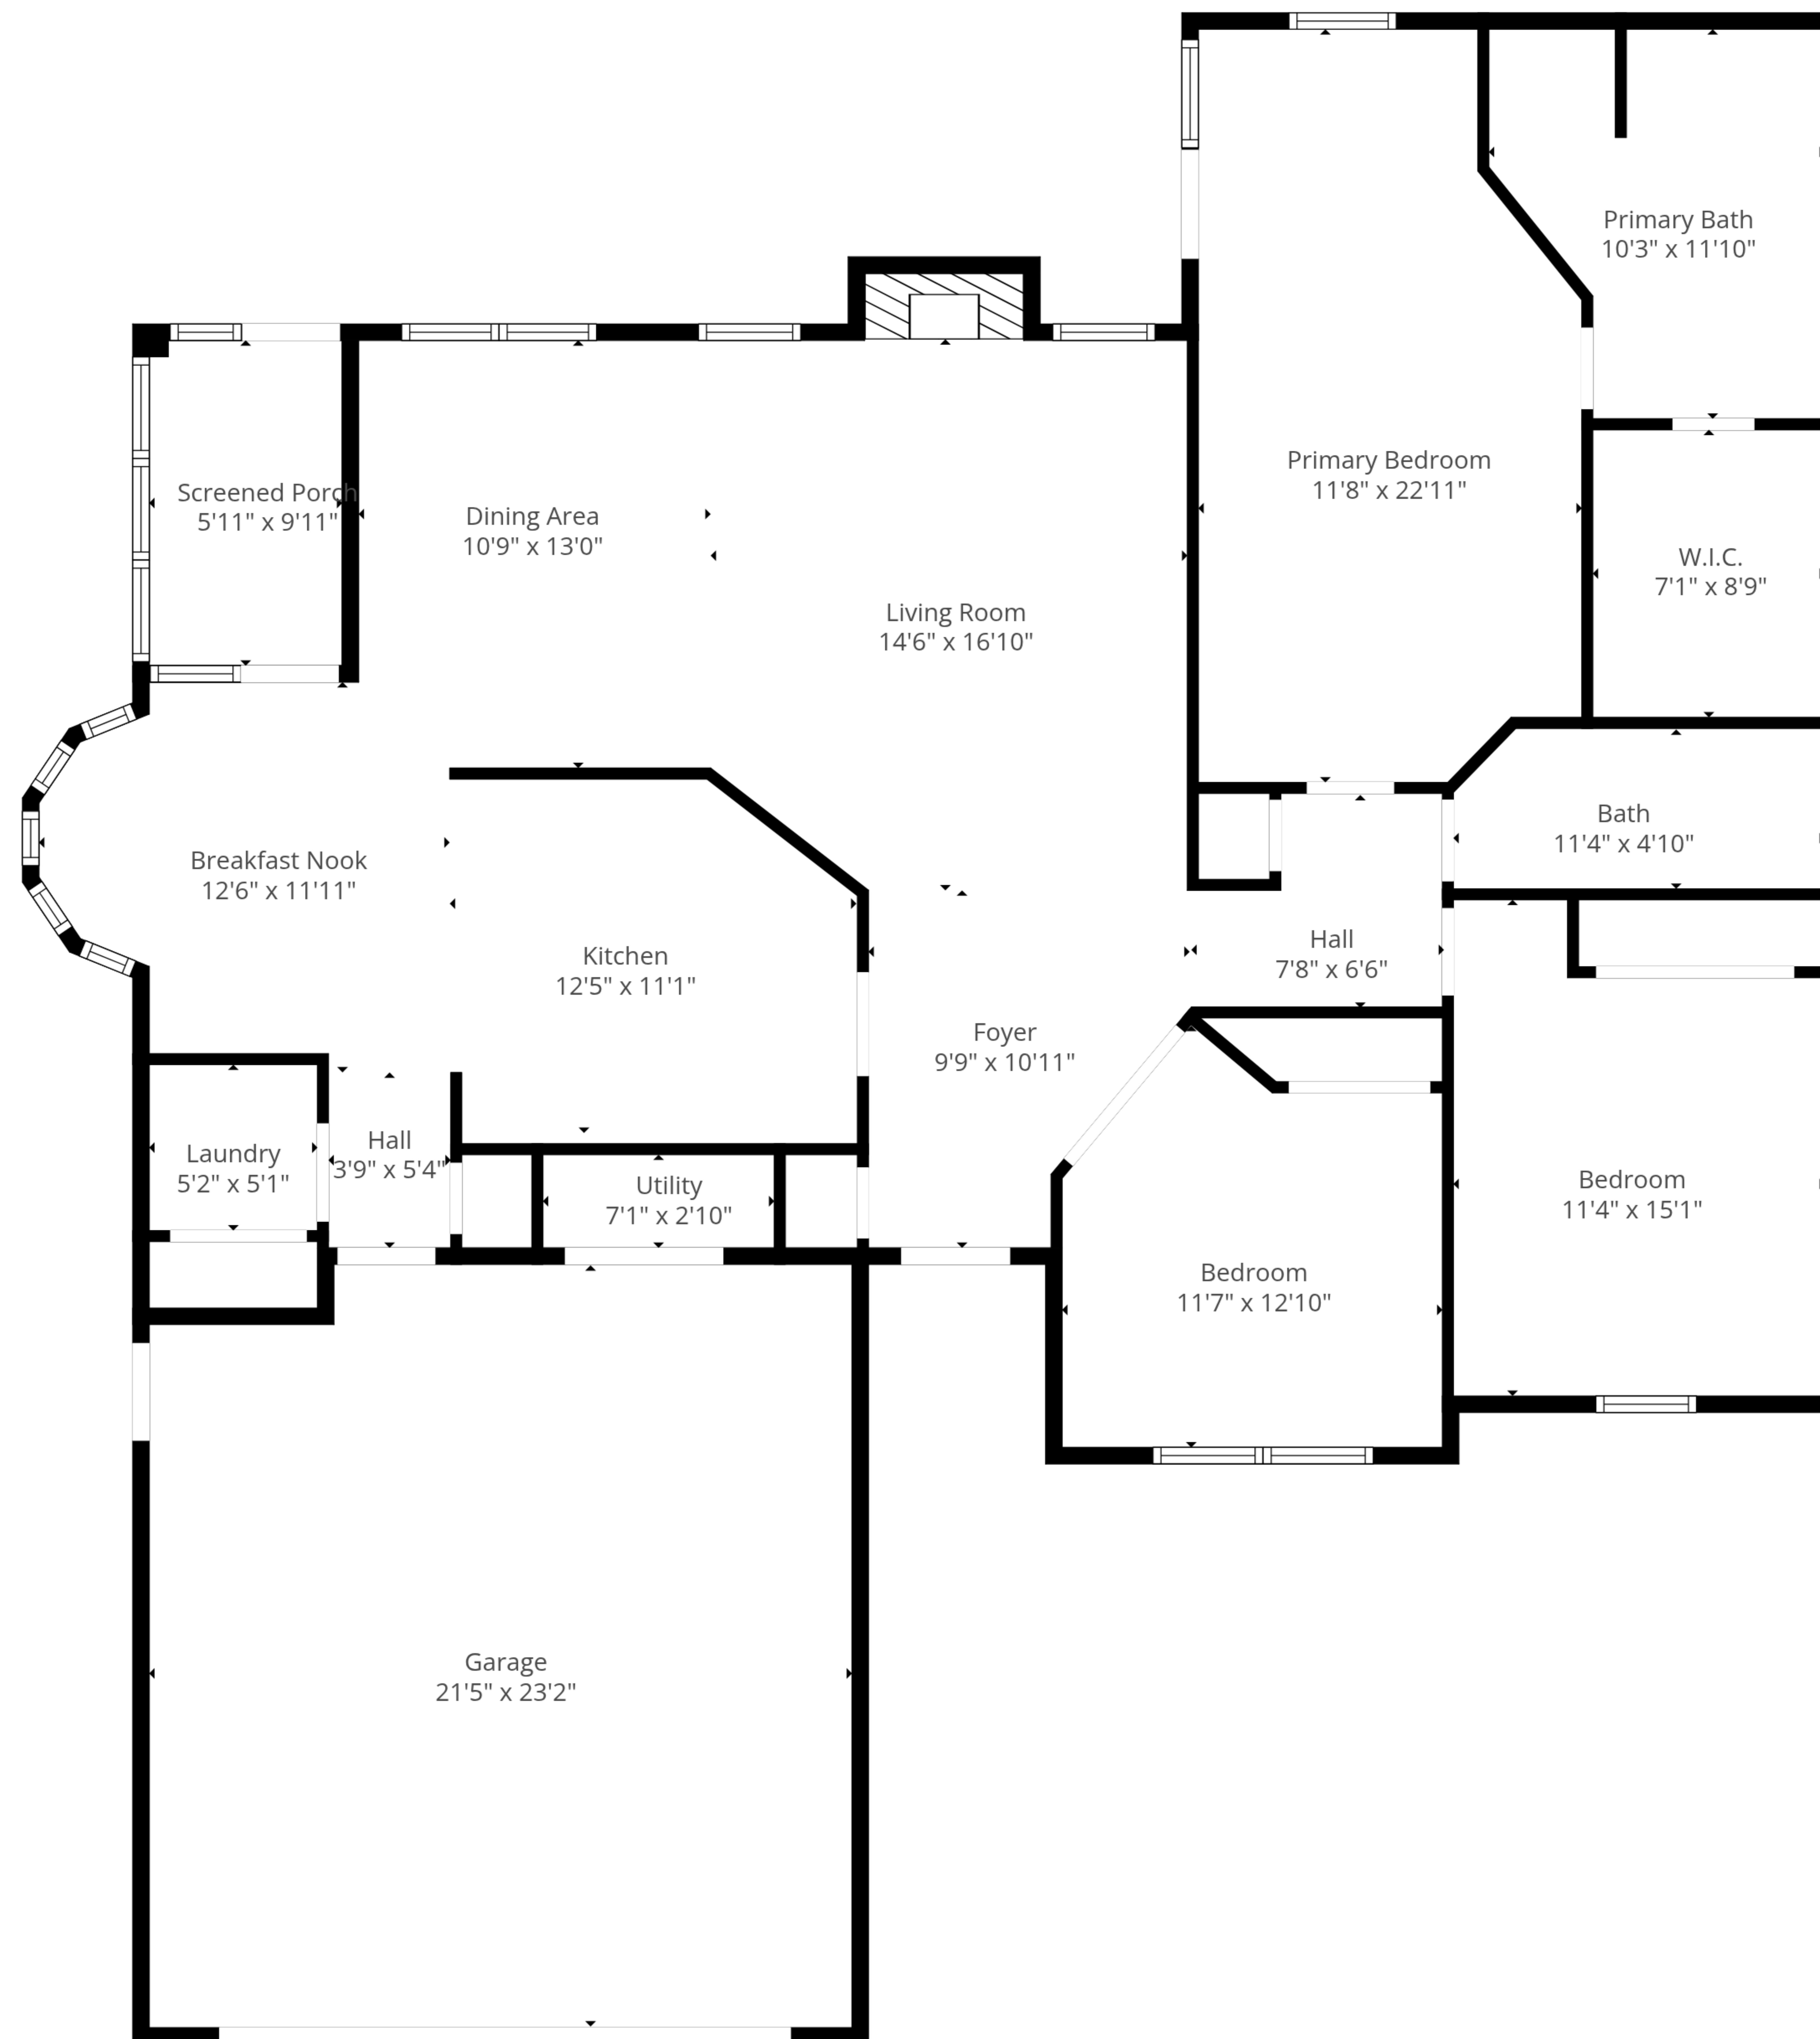

TOTAL: 2150 sq. ft

1st floor: 2150 sq. ft

EXCLUDED AREAS: SCREENED PORCH: 58 sq. ft, UTILITY: 20 sq. ft, FIREPLACE: 12 sq. ft,
 WALLS: 138 sq. ft

TOTAL: 2150 sq. ft

1st floor: 2150 sq. ft

EXCLUDED AREAS: SCREENED PORCH: 58 sq. ft, UTILITY: 20 sq. ft, FIREPLACE: 12 sq. ft,
 WALLS: 138 sq. ft