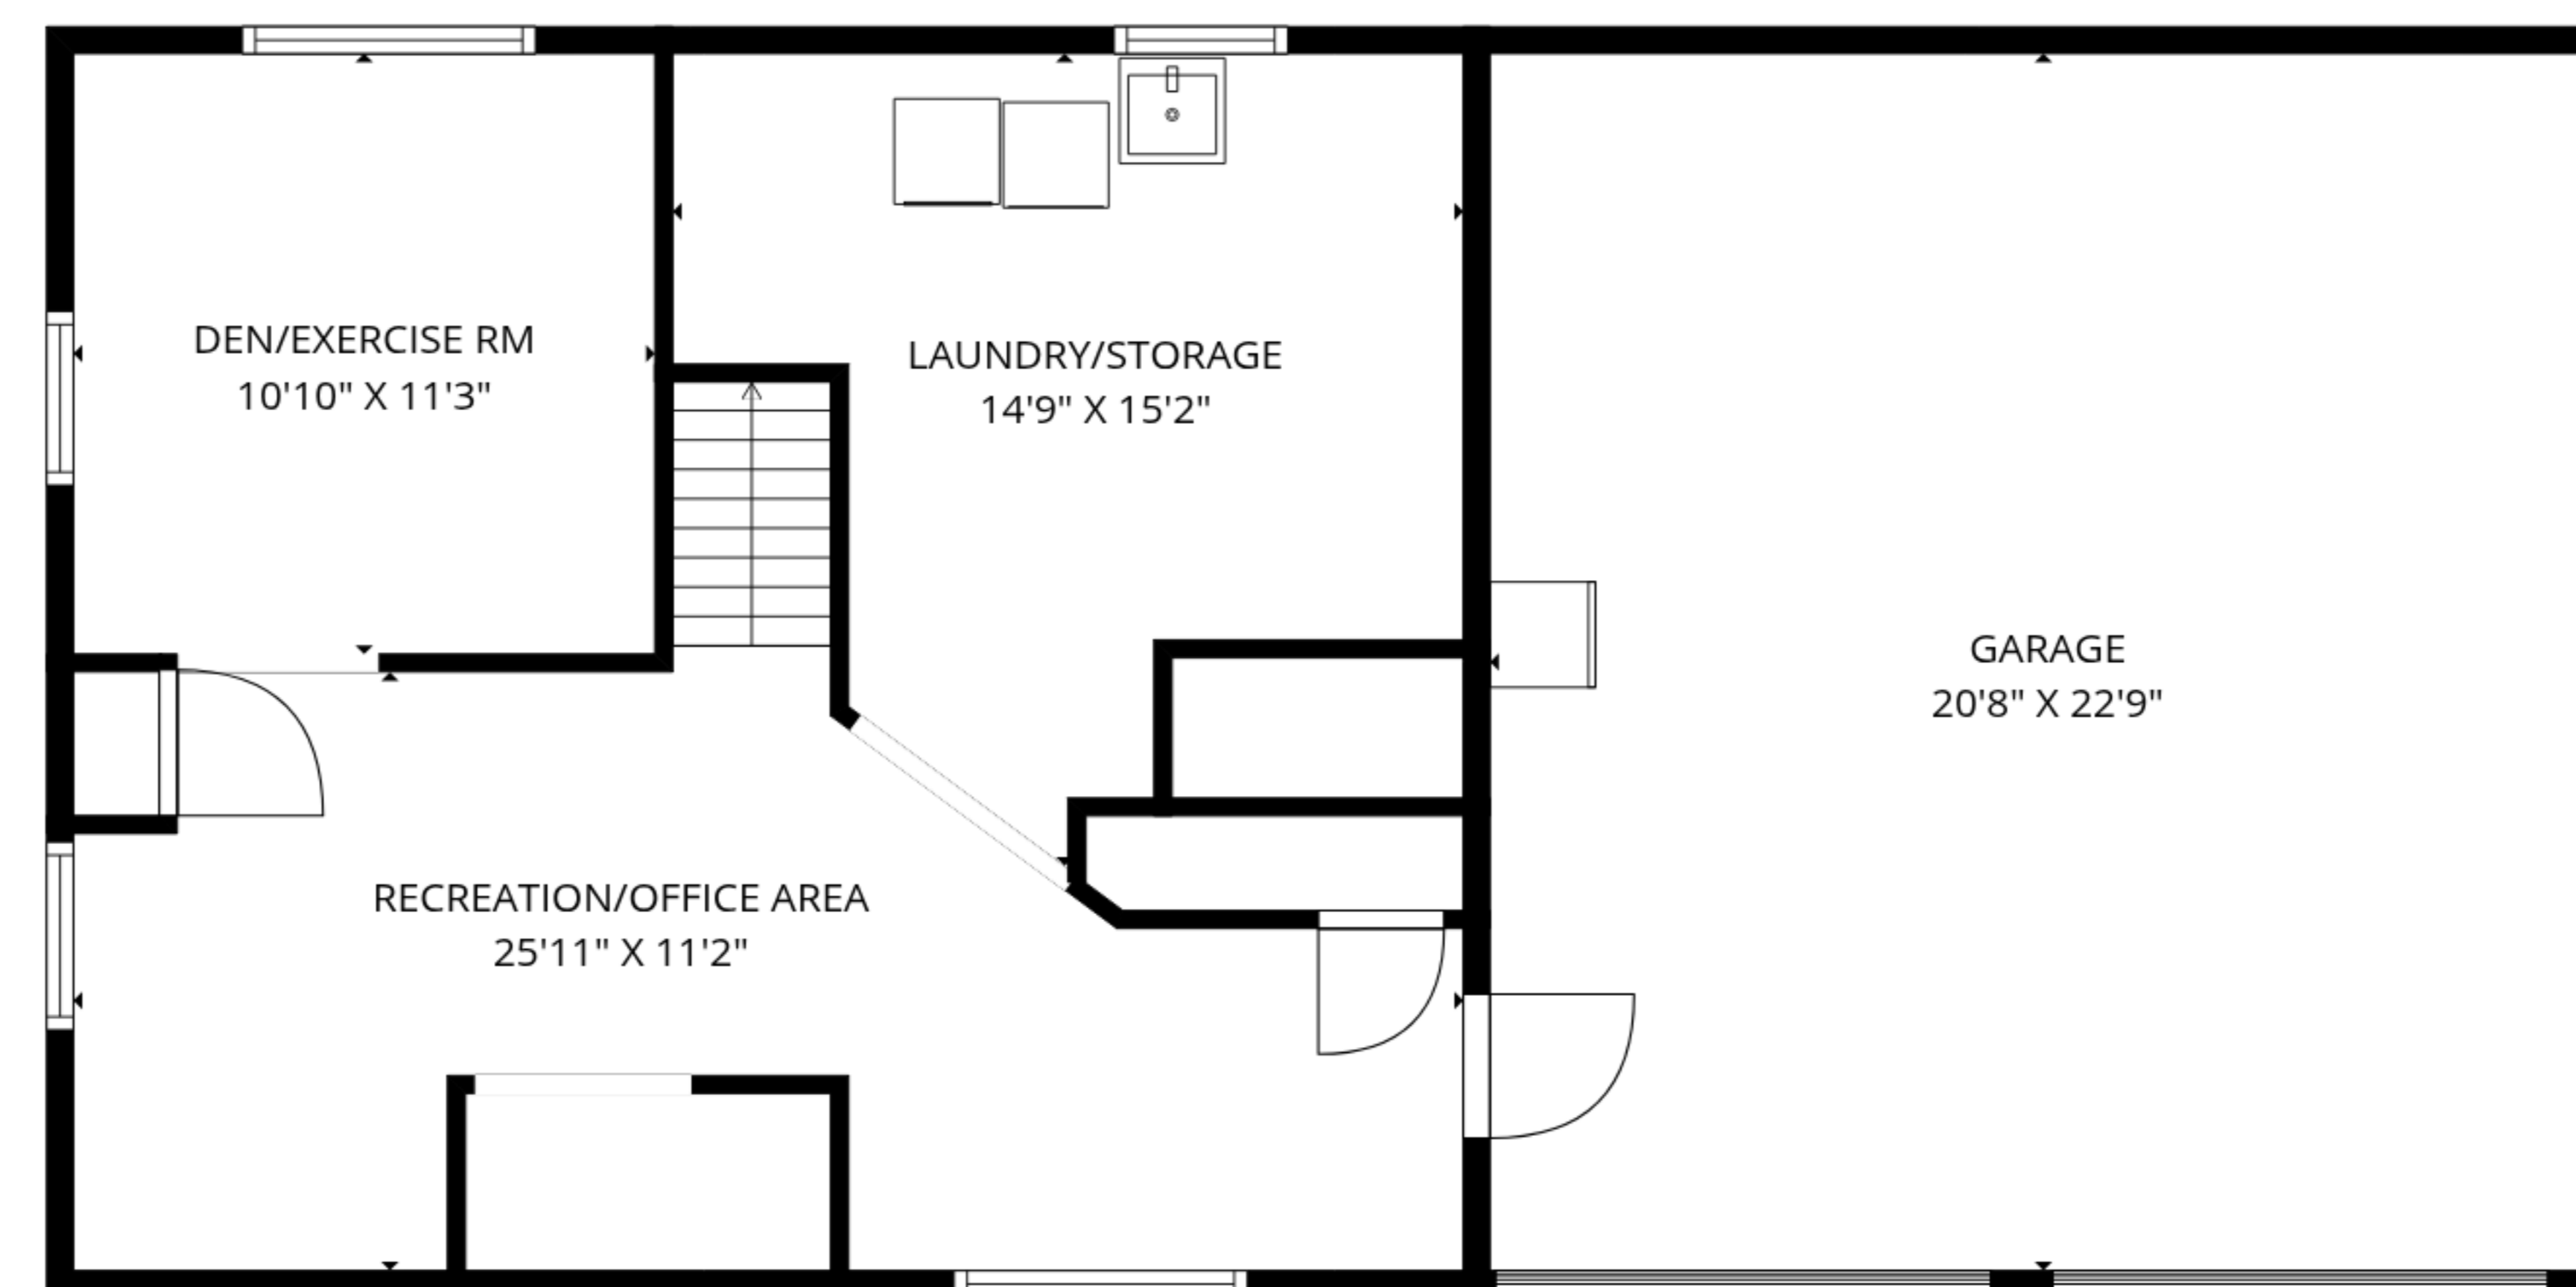

TOTAL: 2200 sq. ft
1st floor: 590 sq. ft, 2nd floor: 1610 sq. ft
EXCLUDED AREAS: GARAGE: 470 sq. ft, " ": 41 sq. ft, DECK: 327 sq. ft,
FIREPLACE: 11 sq. ft, WALLS: 168 sq. ft

Measurements Are Deemed Highly Reliable But Not Guaranteed

TOTAL: 2200 sq. ft
 1st floor: 590 sq. ft, 2nd floor: 1610 sq. ft
 EXCLUDED AREAS: GARAGE: 470 sq. ft, " ": 41 sq. ft, DECK: 327 sq. ft,
 FIREPLACE: 11 sq. ft, WALLS: 168 sq. ft

TOTAL: 2200 sq. ft
 1st floor: 590 sq. ft, 2nd floor: 1610 sq. ft
 EXCLUDED AREAS: GARAGE: 470 sq. ft, " ": 41 sq. ft, DECK: 327 sq. ft,
 FIREPLACE: 11 sq. ft, WALLS: 168 sq. ft