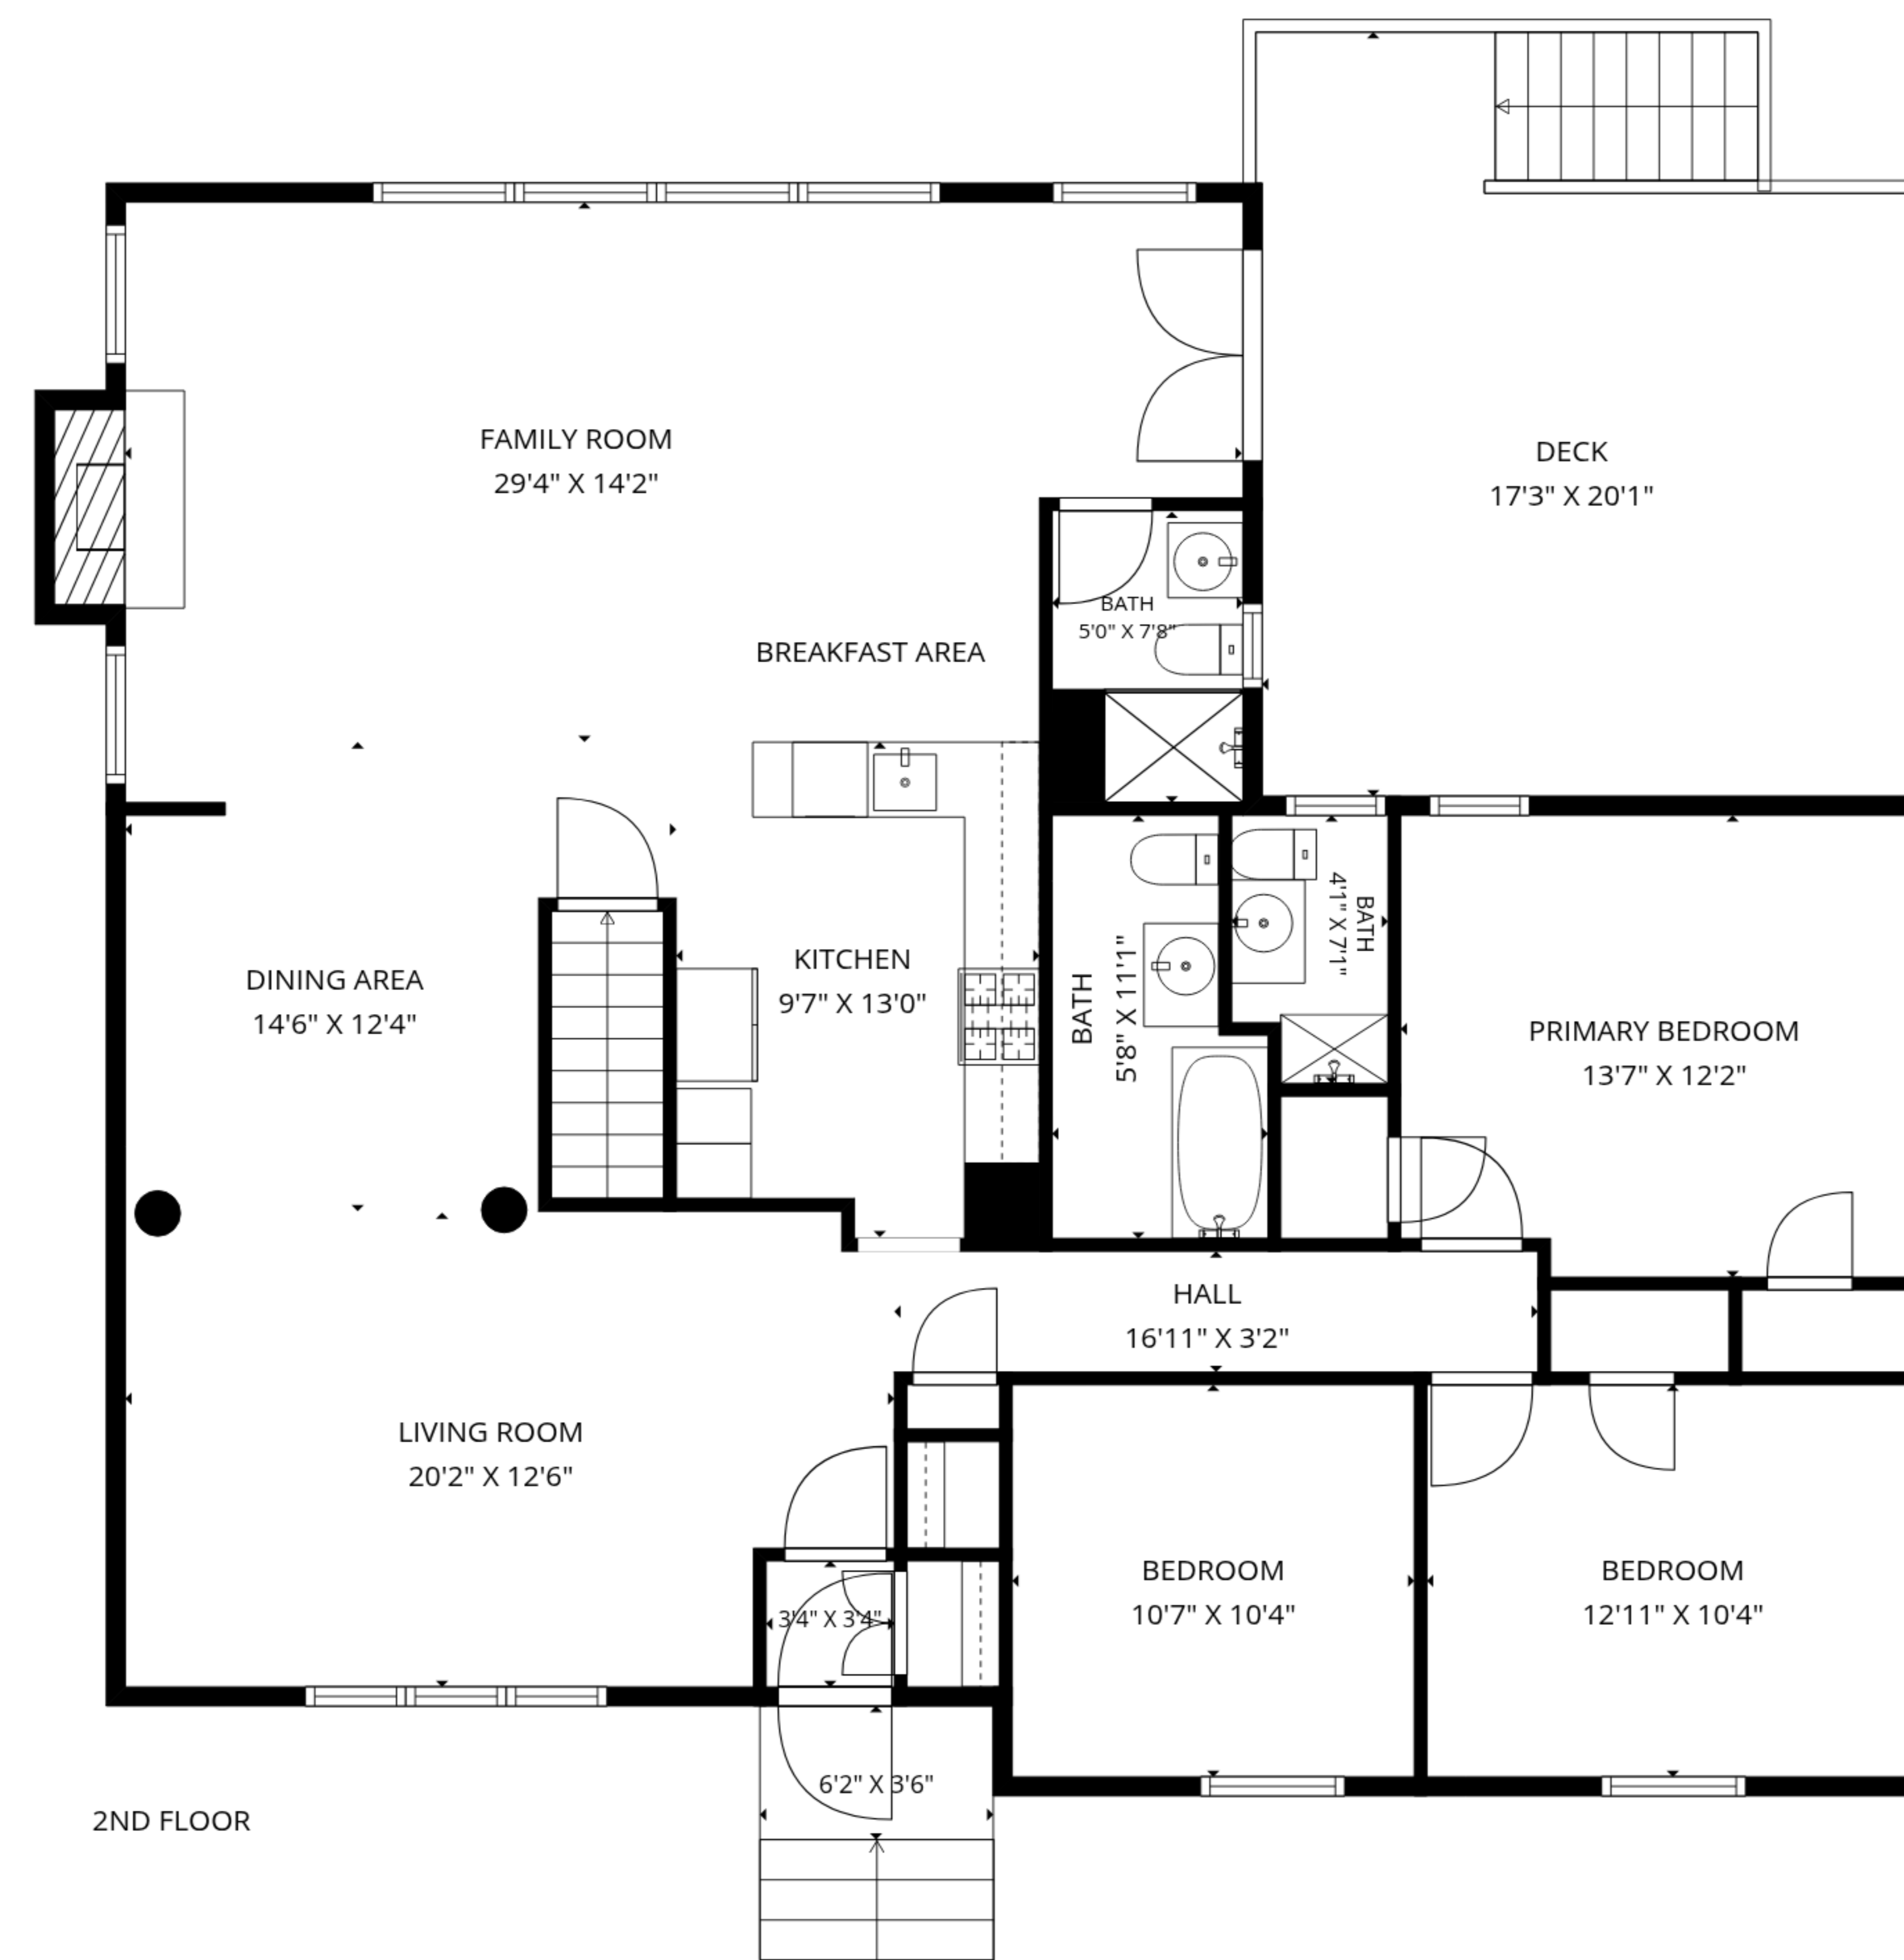

TOTAL: 2200 sq. ft
1st floor: 590 sq. ft, 2nd floor: 1610 sq. ft
EXCLUDED AREAS: GARAGE: 470 sq. ft, " ": 41 sq. ft, DECK: 327 sq. ft,
FIREPLACE: 11 sq. ft, WALLS: 168 sq. ft

Measurements Are Deemed Highly Reliable But Not Guaranteed

TOTAL: 2200 sq. ft
 1st floor: 590 sq. ft, 2nd floor: 1610 sq. ft
 EXCLUDED AREAS: GARAGE: 470 sq. ft, " ": 41 sq. ft, DECK: 327 sq. ft,
 FIREPLACE: 11 sq. ft, WALLS: 168 sq. ft

TOTAL: 2200 sq. ft
 1st floor: 590 sq. ft, 2nd floor: 1610 sq. ft
 EXCLUDED AREAS: GARAGE: 470 sq. ft, " ": 41 sq. ft, DECK: 327 sq. ft,
 FIREPLACE: 11 sq. ft, WALLS: 168 sq. ft