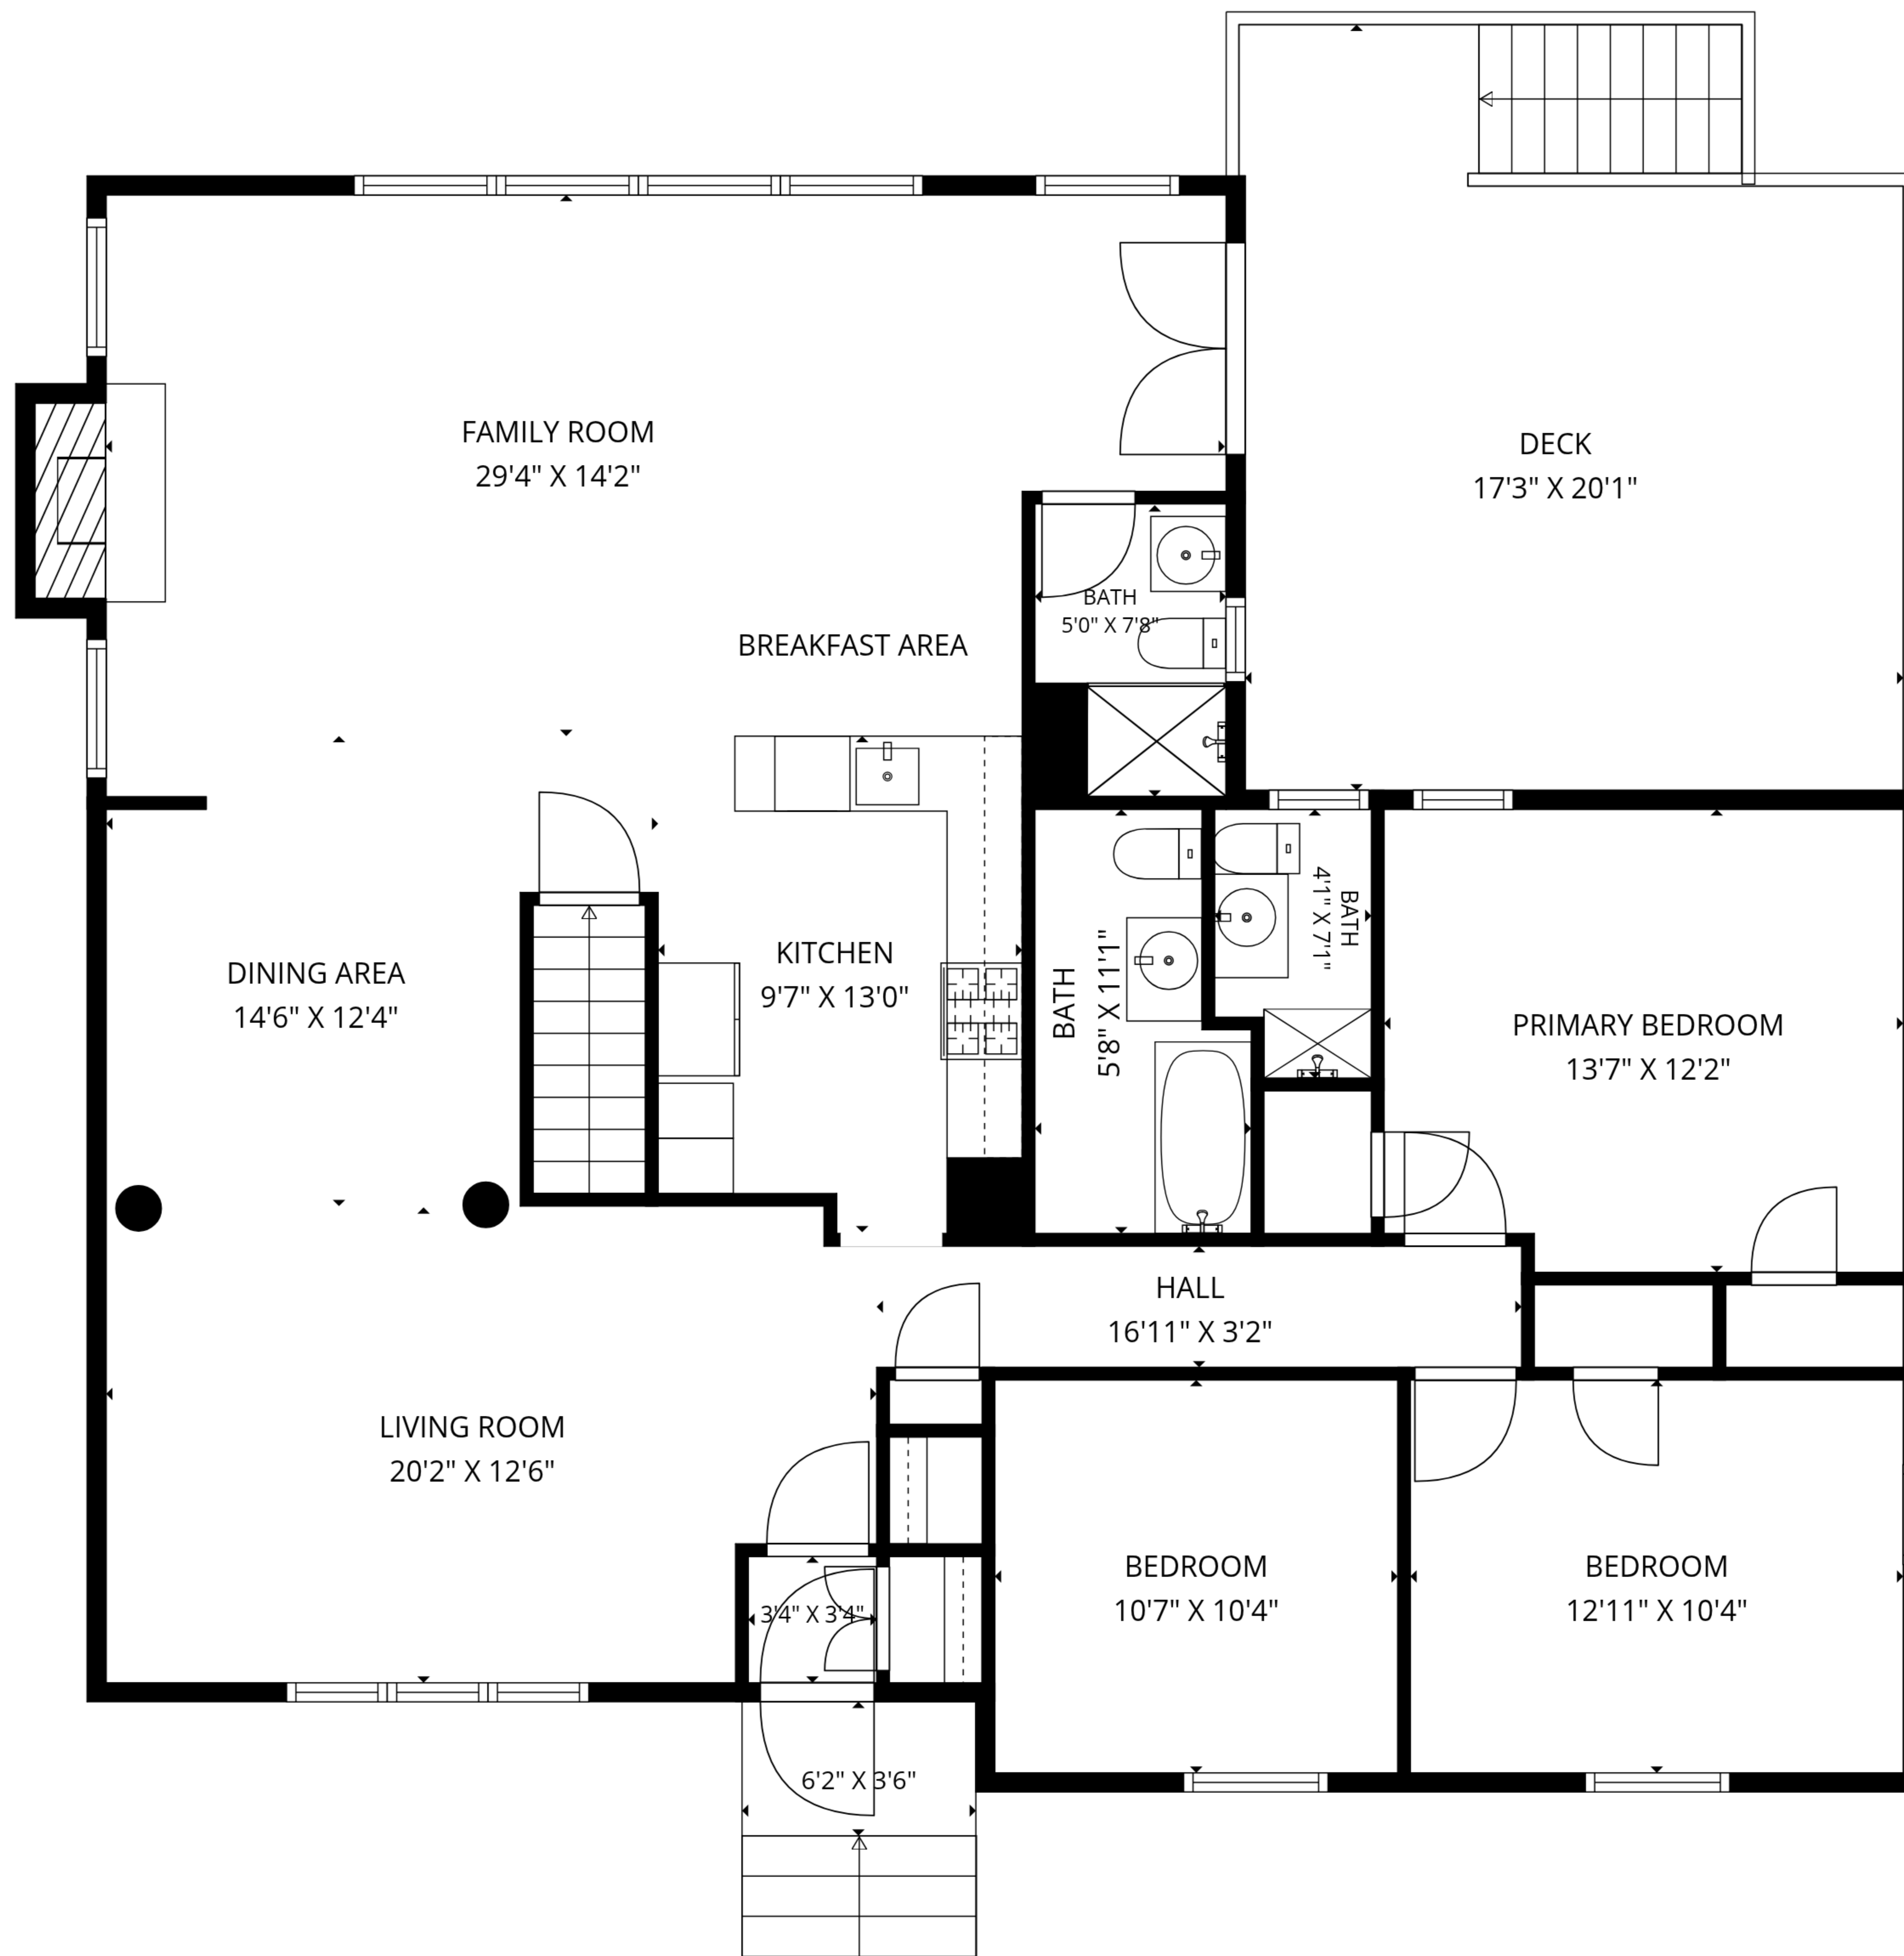

TOTAL: 2200 sq. ft
1st floor: 590 sq. ft, 2nd floor: 1610 sq. ft
EXCLUDED AREAS: GARAGE: 470 sq. ft, " ": 41 sq. ft, DECK: 327 sq. ft,
FIREPLACE: 11 sq. ft, WALLS: 168 sq. ft

Measurements Are Deemed Highly Reliable But Not Guaranteed

TOTAL: 2200 sq. ft
 1st floor: 590 sq. ft, 2nd floor: 1610 sq. ft
 EXCLUDED AREAS: GARAGE: 470 sq. ft, " ": 41 sq. ft, DECK: 327 sq. ft,
 FIREPLACE: 11 sq. ft, WALLS: 168 sq. ft

TOTAL: 2200 sq. ft
 1st floor: 590 sq. ft, 2nd floor: 1610 sq. ft
 EXCLUDED AREAS: GARAGE: 470 sq. ft, " ": 41 sq. ft, DECK: 327 sq. ft,
 FIREPLACE: 11 sq. ft, WALLS: 168 sq. ft