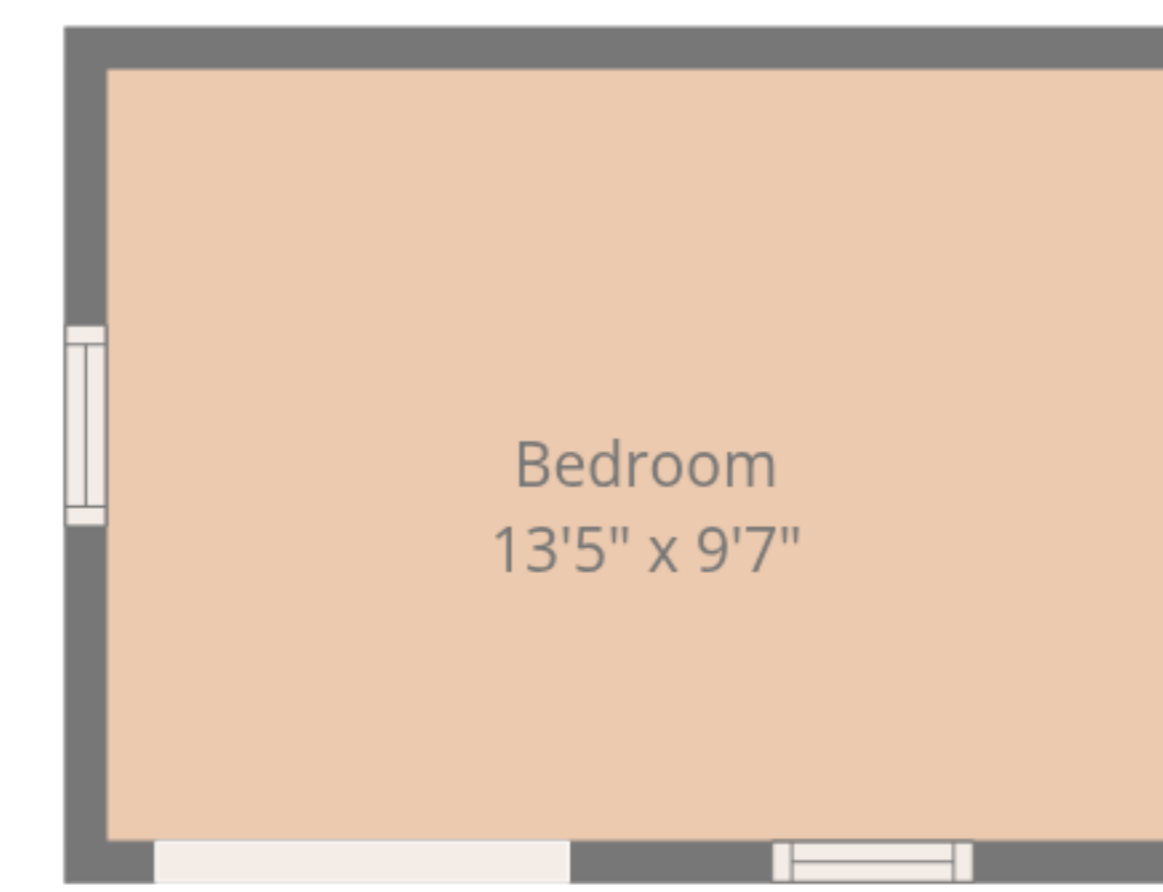

**Total: 813 sq. ft**

Basement: 0 sq. Ft, 1st Floor: 813 sq. ft

Excluded Areas: Basement: 628 sq. Ft, Covered Deck: 97 sq. Ft, Porch: 88 sq. Ft,

Patio: 55 sq. Ft, Walls: 134 sq. ft

**Total: 813 sq. ft**

Basement: 0 sq. Ft, 1st Floor: 813 sq. ft

Excluded Areas: Basement: 628 sq. Ft, Covered Deck: 97 sq. Ft, Porch: 88 sq. Ft,

Patio: 55 sq. Ft, Walls: 134 sq. ft

Basement

1st Floor

**Total: 813 sq. ft**

Basement: 0 sq. Ft, 1st Floor: 813 sq. ft

Excluded Areas: Basement: 628 sq. Ft, Covered Deck: 97 sq. Ft, Porch: 88 sq. Ft,

Patio: 55 sq. Ft, Walls: 134 sq. ft