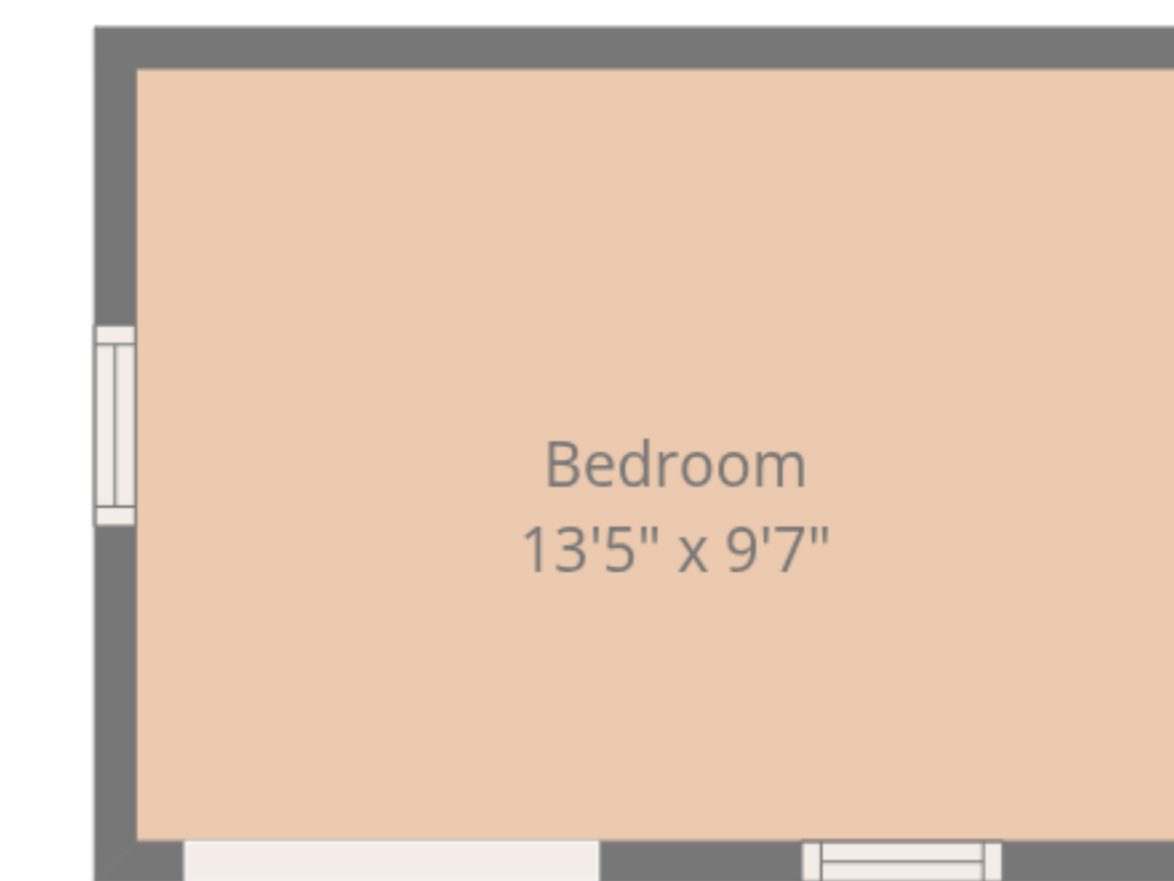

**Total: 813 sq. ft**

Basement: 0 sq. Ft, 1st Floor: 813 sq. ft

Excluded Areas: Basement: 628 sq. Ft, Covered Deck: 97 sq. Ft, Porch: 88 sq. Ft,

Patio: 55 sq. Ft, Walls: 134 sq. ft

**Total: 813 sq. ft**

Basement: 0 sq. Ft, 1st Floor: 813 sq. ft

Excluded Areas: Basement: 628 sq. Ft, Covered Deck: 97 sq. Ft, Porch: 88 sq. Ft,

Patio: 55 sq. Ft, Walls: 134 sq. ft

Basement

1st Floor

**Total: 813 sq. ft**

Basement: 0 sq. Ft, 1st Floor: 813 sq. ft

Excluded Areas: Basement: 628 sq. Ft, Covered Deck: 97 sq. Ft, Porch: 88 sq. Ft,

Patio: 55 sq. Ft, Walls: 134 sq. ft