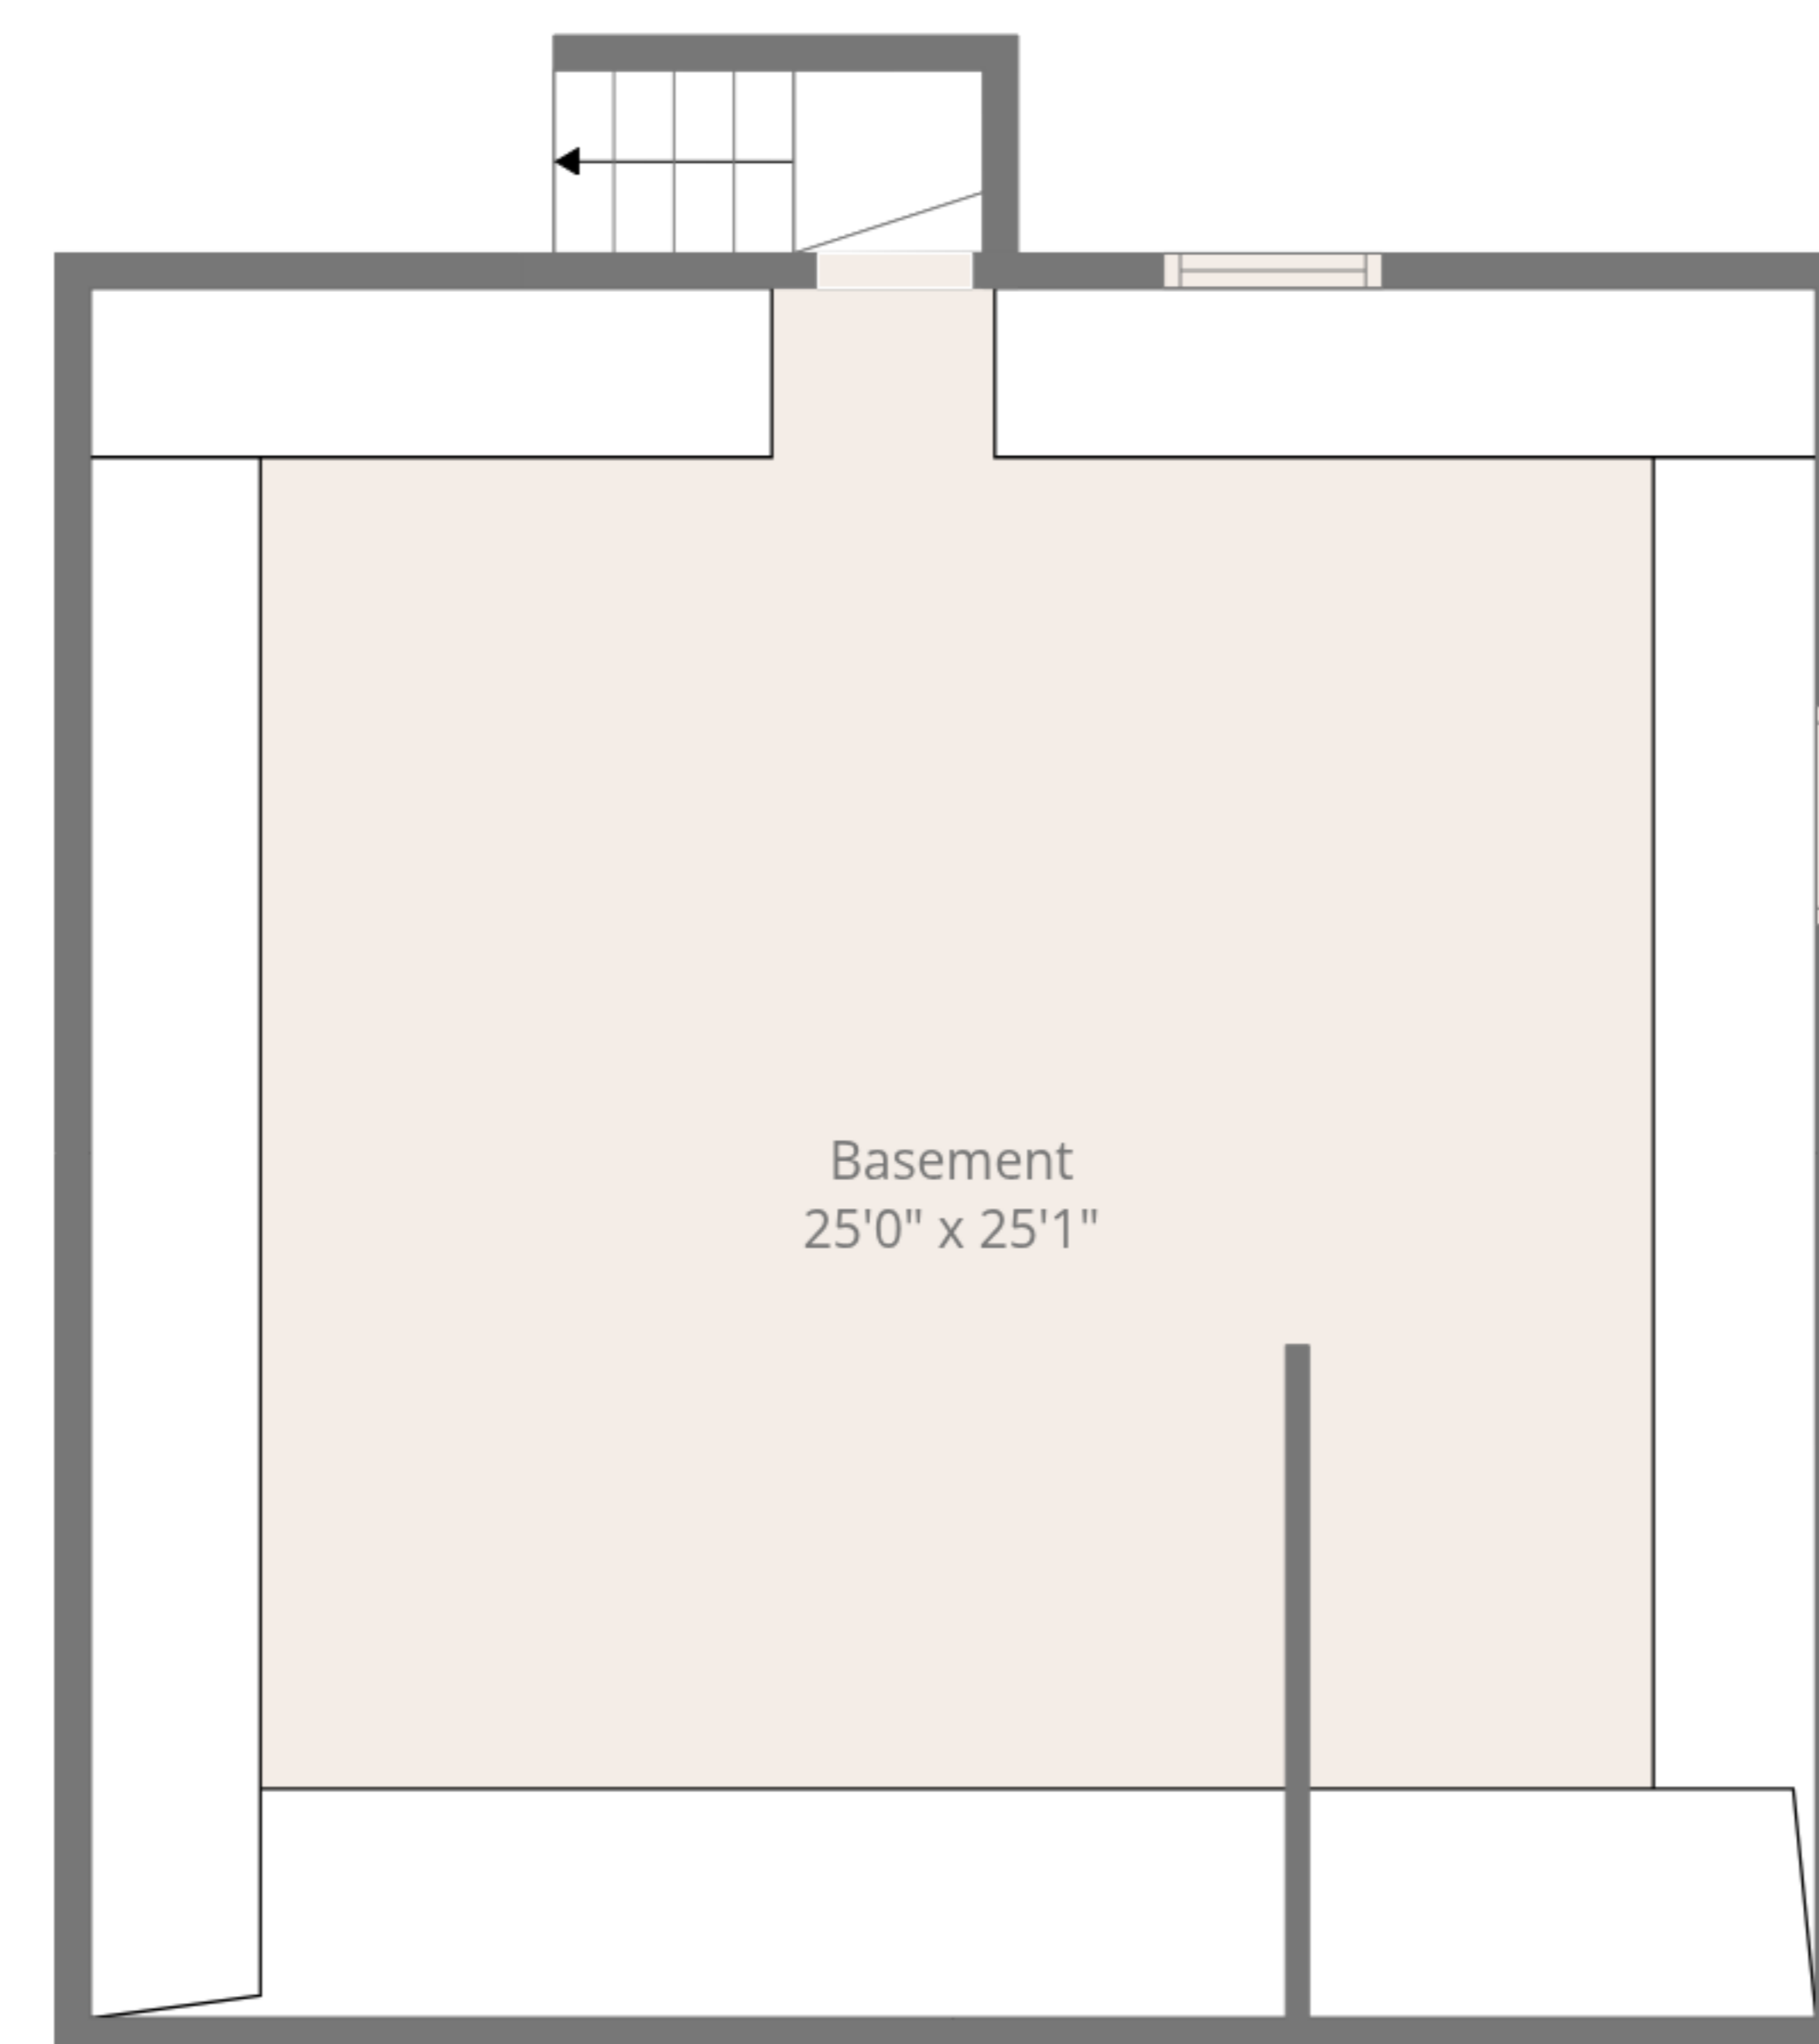

**Total: 813 sq. ft**

Basement: 0 sq. Ft, 1st Floor: 813 sq. ft

Excluded Areas: Basement: 628 sq. Ft, Covered Deck: 97 sq. Ft, Porch: 88 sq. Ft,

Patio: 55 sq. Ft, Walls: 134 sq. ft

**Total: 813 sq. ft**

Basement: 0 sq. Ft, 1st Floor: 813 sq. ft

Excluded Areas: Basement: 628 sq. Ft, Covered Deck: 97 sq. Ft, Porch: 88 sq. Ft,

Patio: 55 sq. Ft, Walls: 134 sq. ft

Basement

1st Floor

**Total: 813 sq. ft**

Basement: 0 sq. Ft, 1st Floor: 813 sq. ft

Excluded Areas: Basement: 628 sq. Ft, Covered Deck: 97 sq. Ft, Porch: 88 sq. Ft,

Patio: 55 sq. Ft, Walls: 134 sq. ft