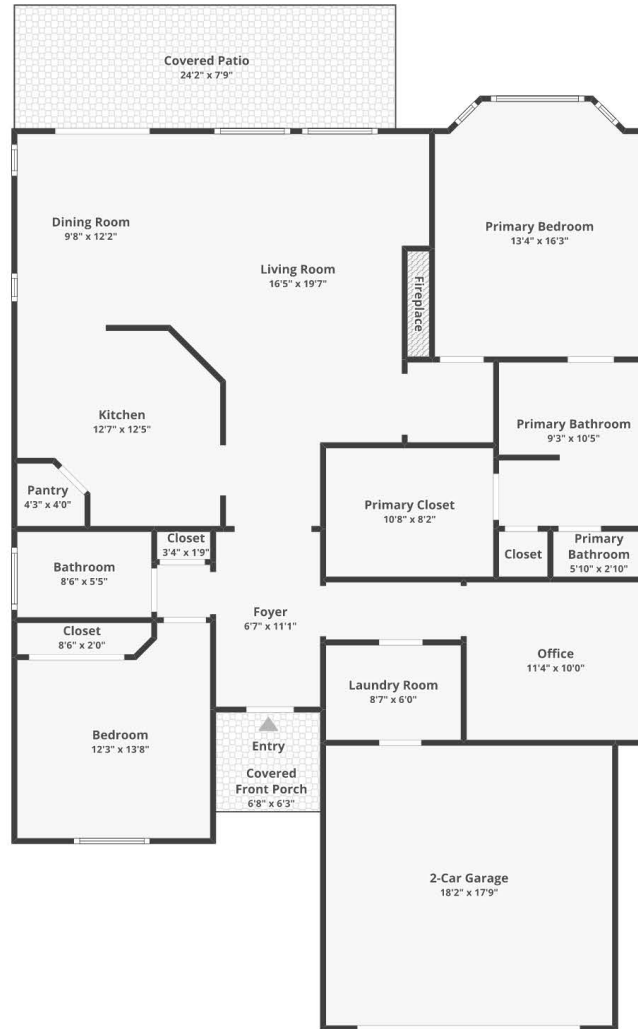

2634 Steeple Run Ln, Manteca, CA 95336

Total finished area: ~1,535.17 sq. ft.

Main Floor

Finished area: ~1,535.17 sq. ft.