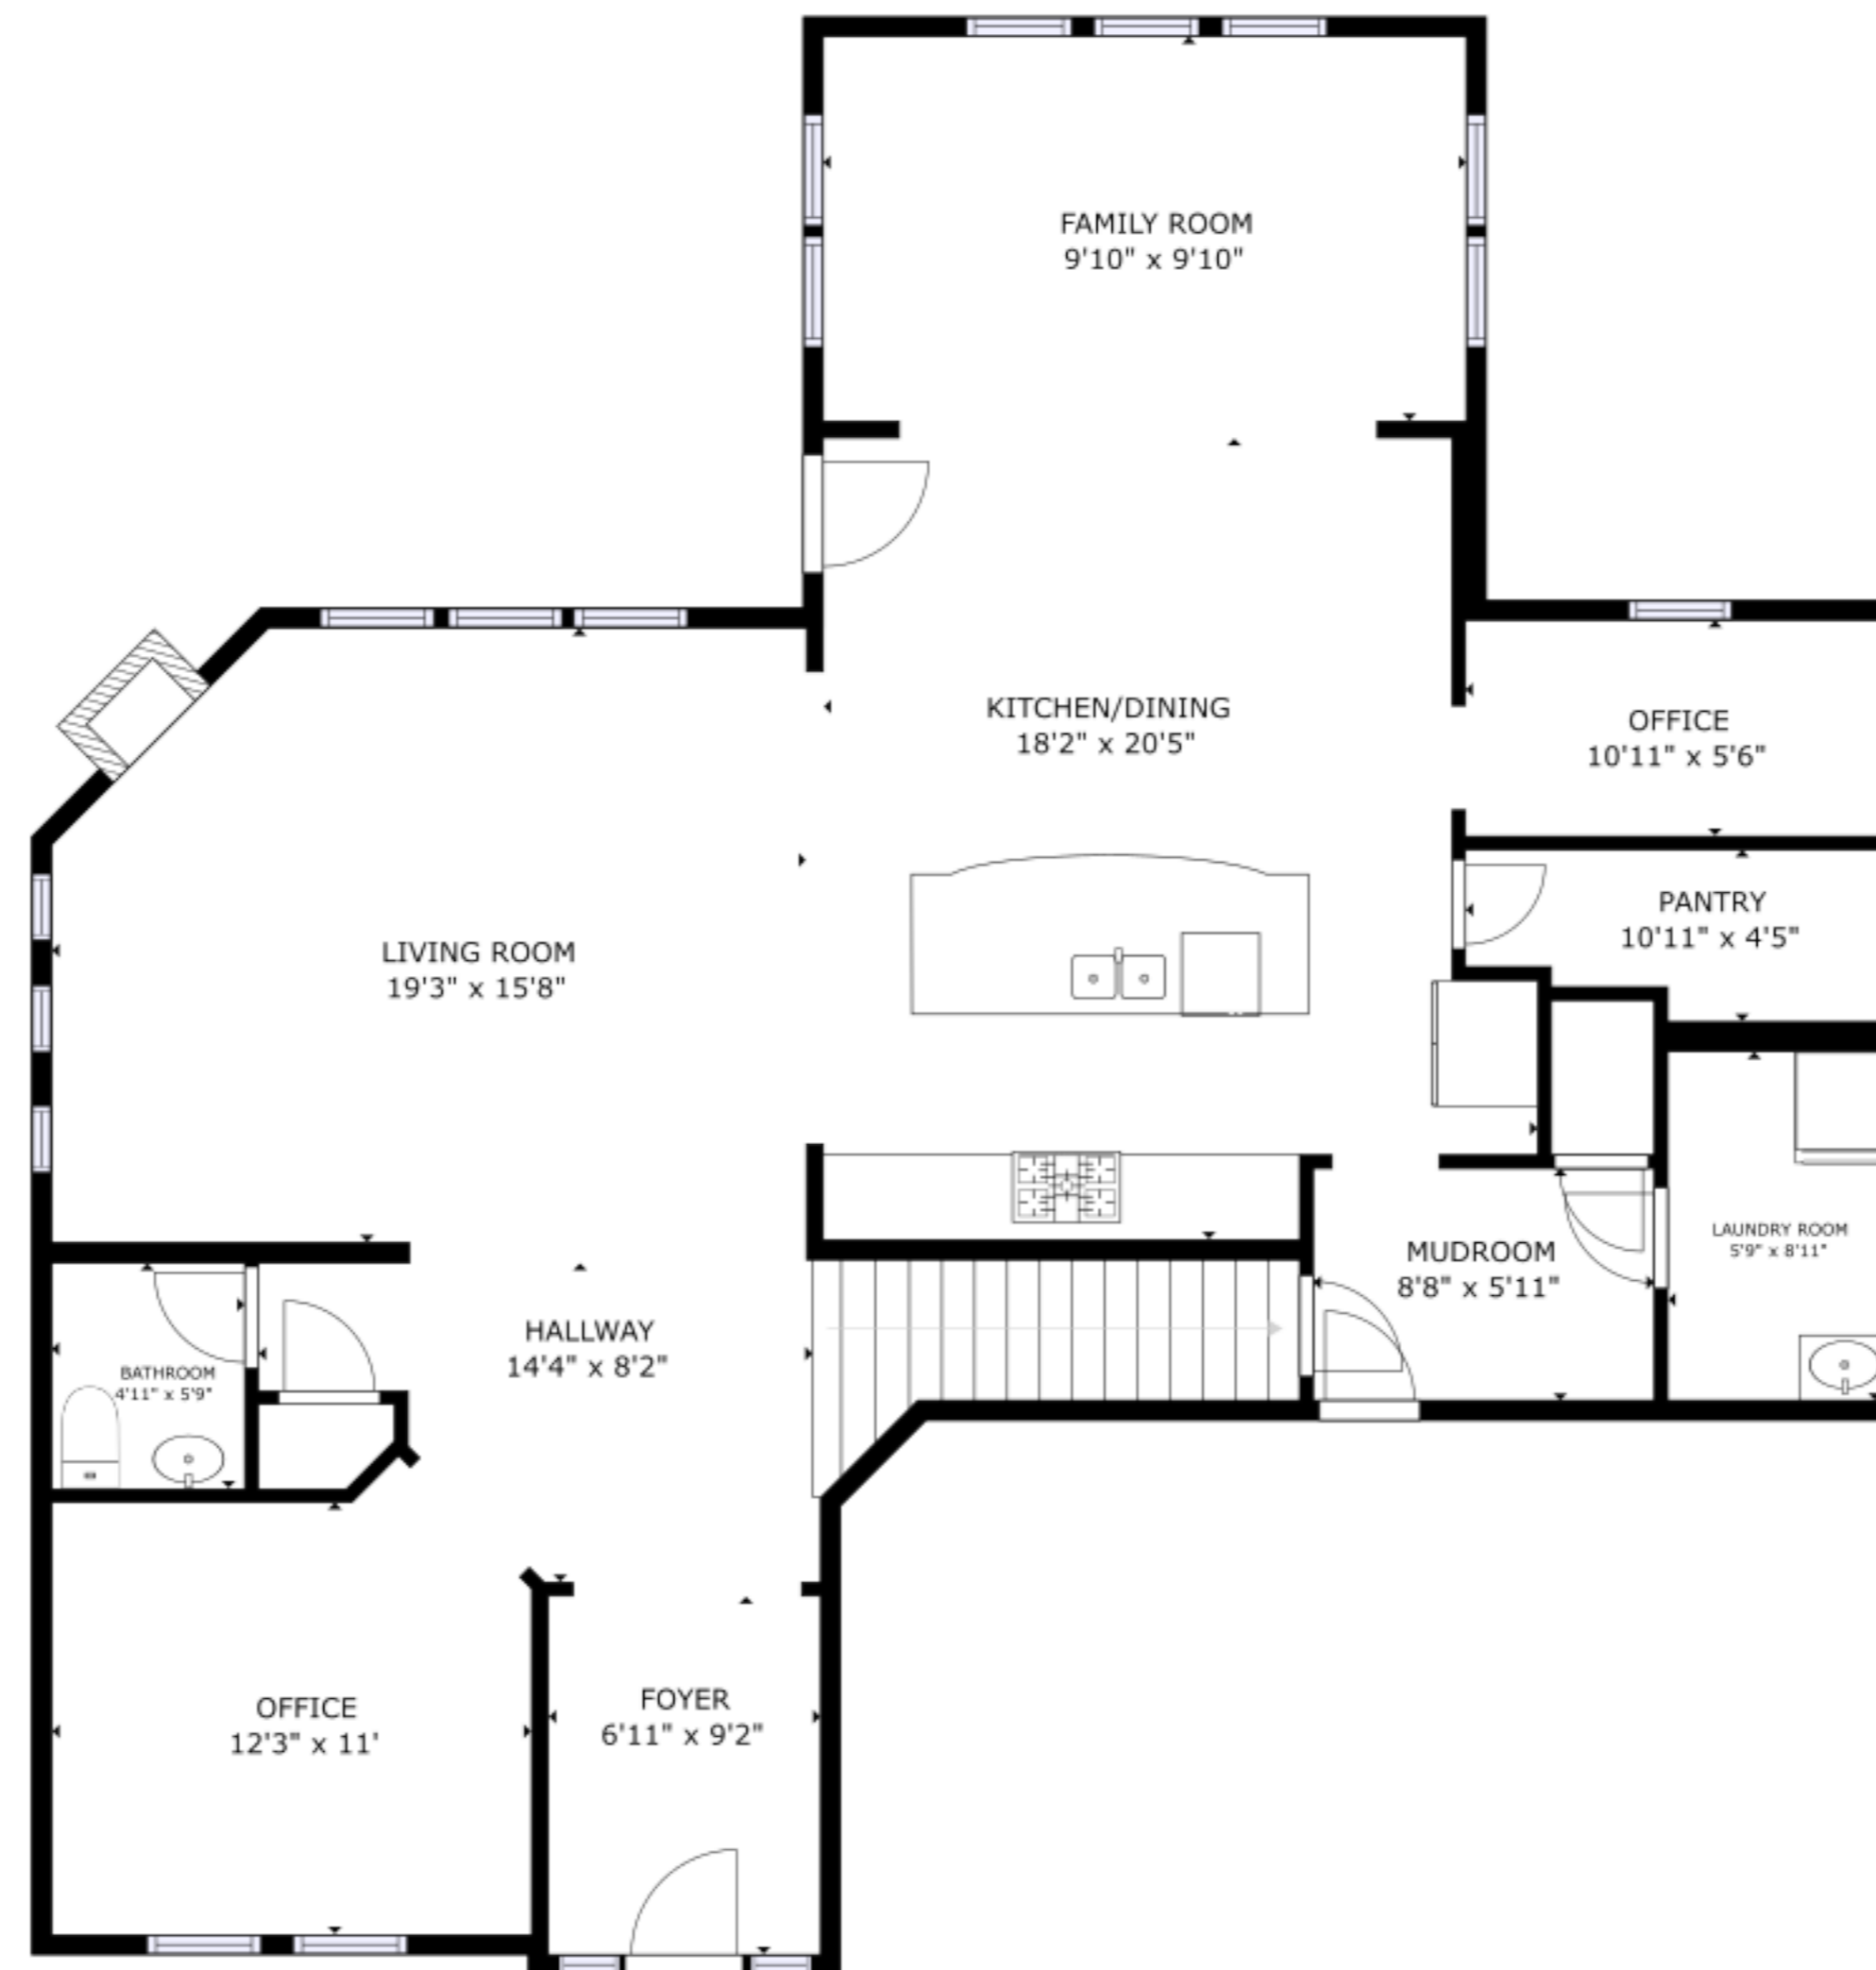

FLOOR 1

FLOOR 2

FLOOR 3

GROSS INTERNAL AREA
 FLOOR 1: 1136 sq ft, FLOOR 2: 1426 sq ft, FLOOR 3: 1725 sq ft
 TOTAL: 4287 sq ft
 SIZES AND DIMENSIONS ARE APPROXIMATE, ACTUAL MAY VARY.