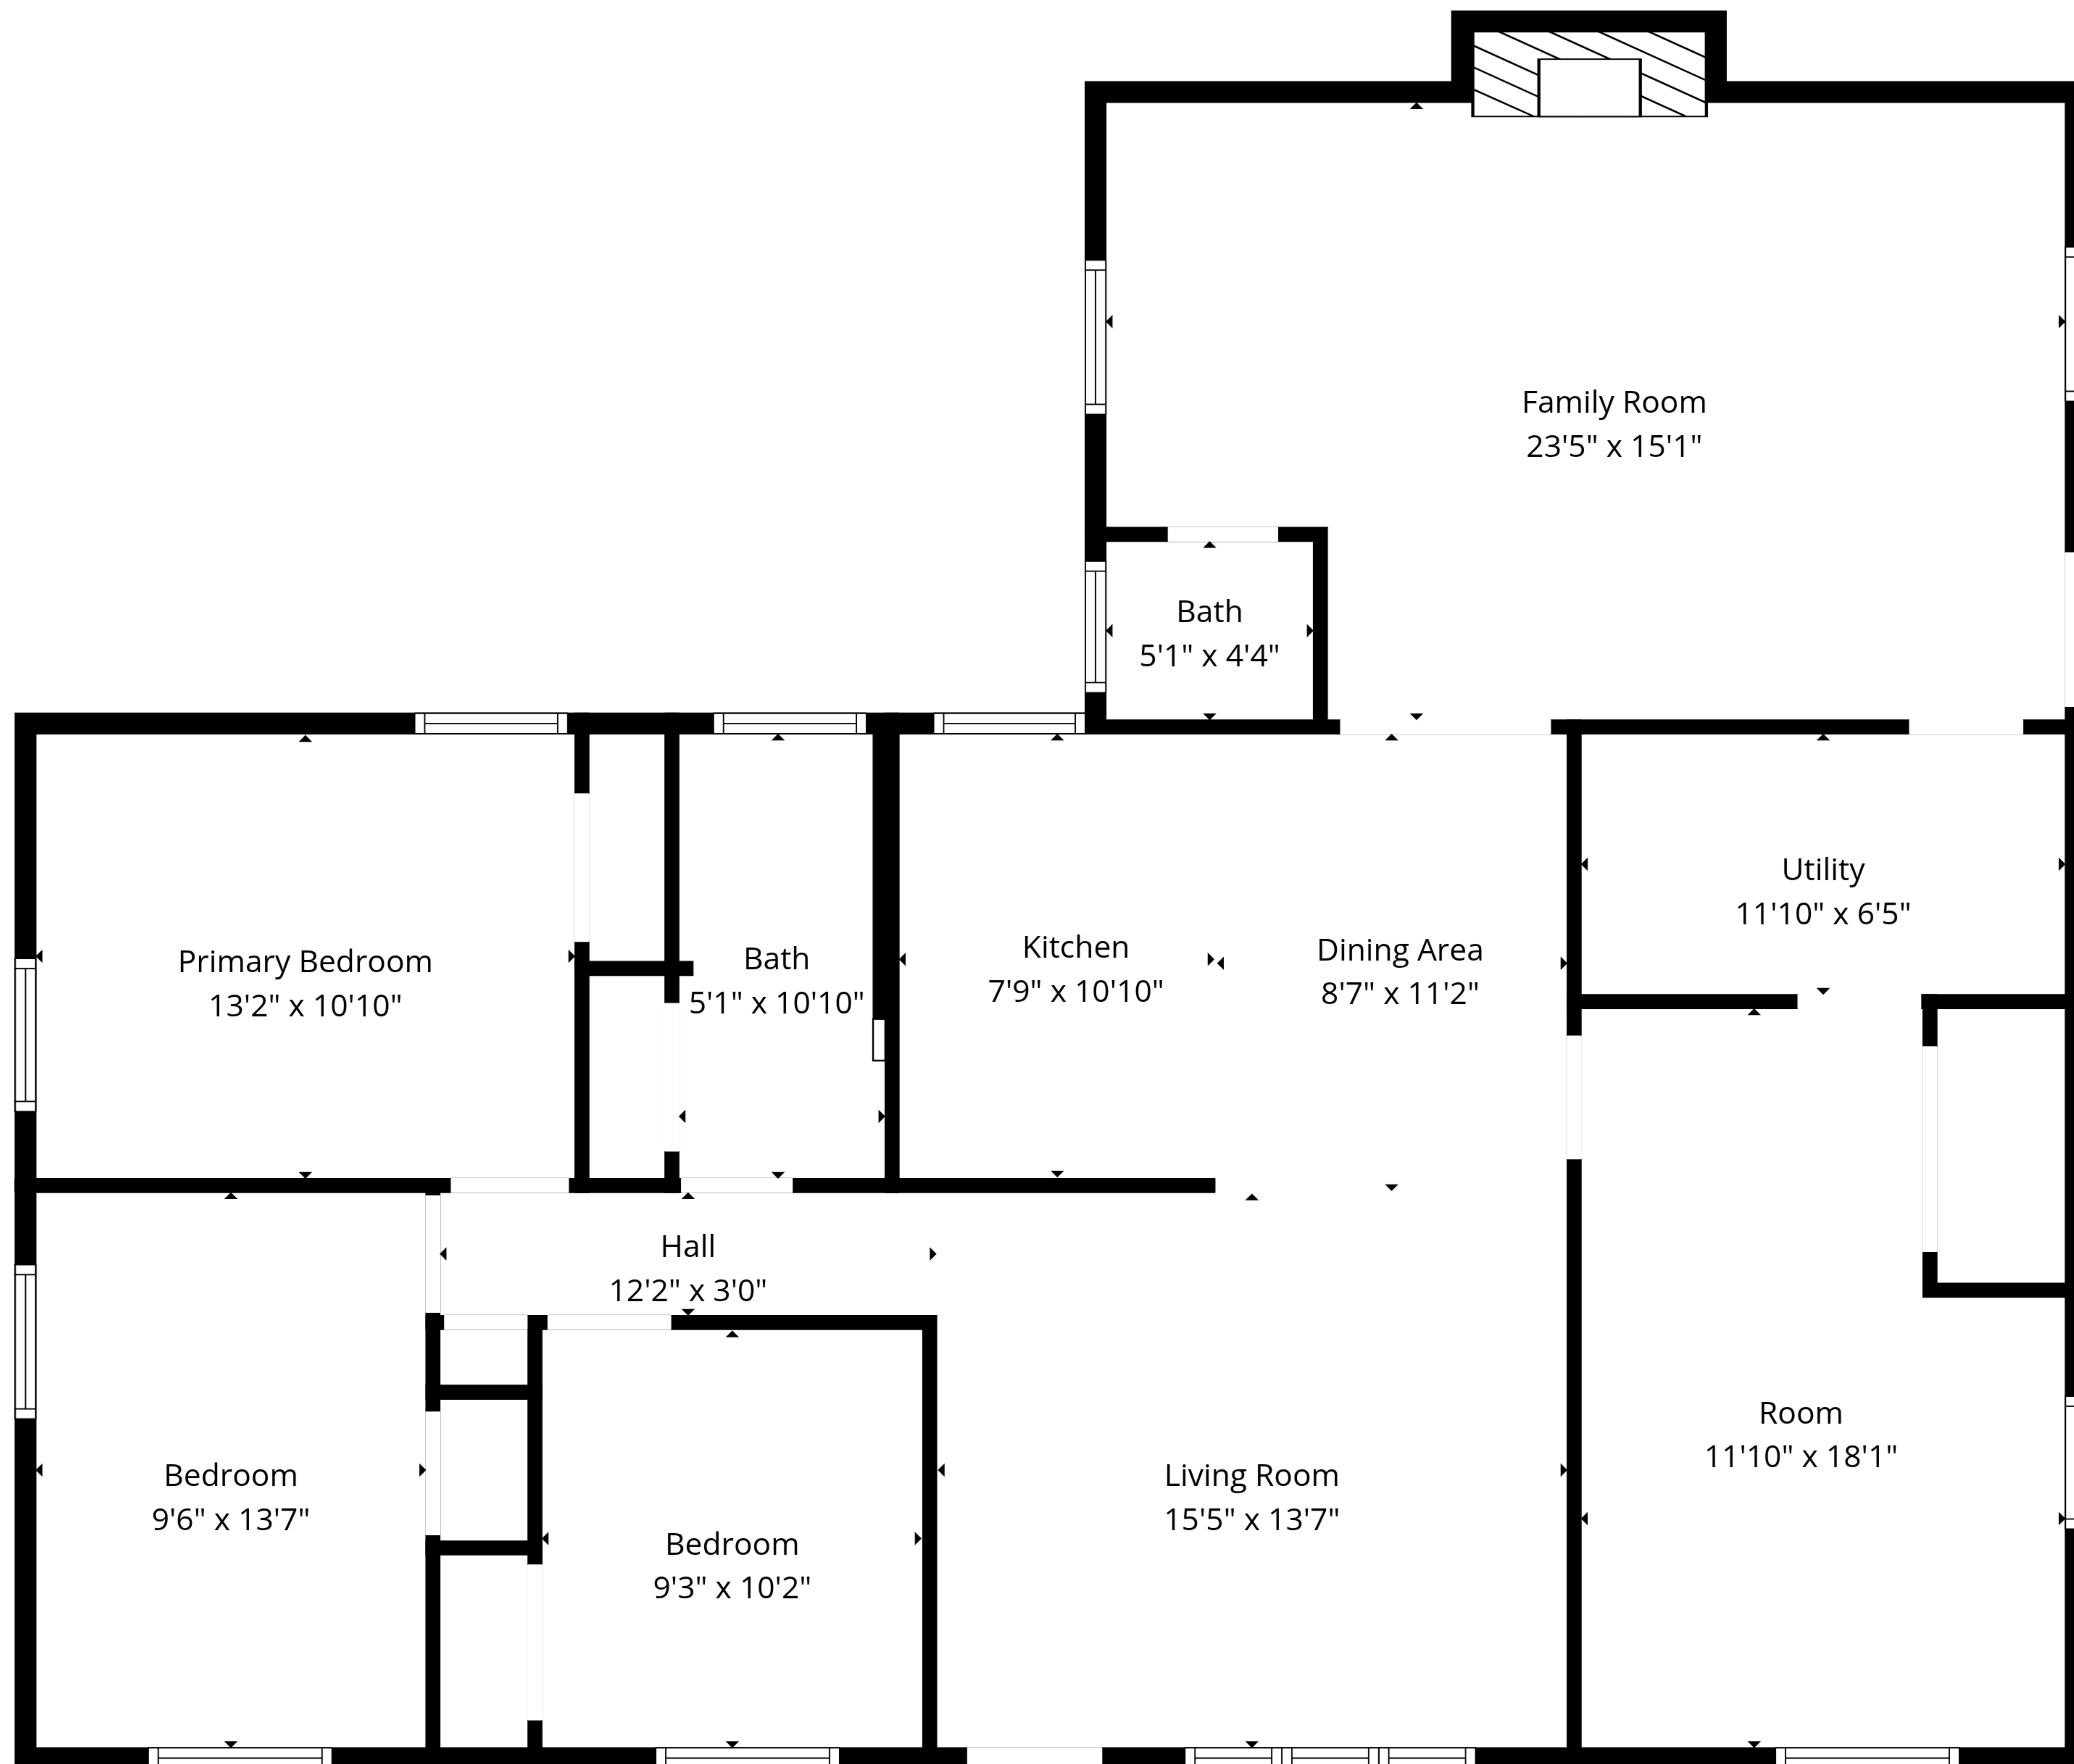

TOTAL: 1262 sq. ft

1st floor: 1262 sq. ft

EXCLUDED AREAS: FAMILY ROOM: 332 sq. ft, FIREPLACE: 12 sq. ft, WALLS: 88 sq. ft

Sizes And Dimensions Are Approximate. Actual May Vary.

TOTAL: 1262 sq. ft

1st floor: 1262 sq. ft

EXCLUDED AREAS: FAMILY ROOM: 332 sq. ft, FIREPLACE: 12 sq. ft, WALLS: 88 sq. ft

Sizes And Dimensions Are Approximate. Actual May Vary.