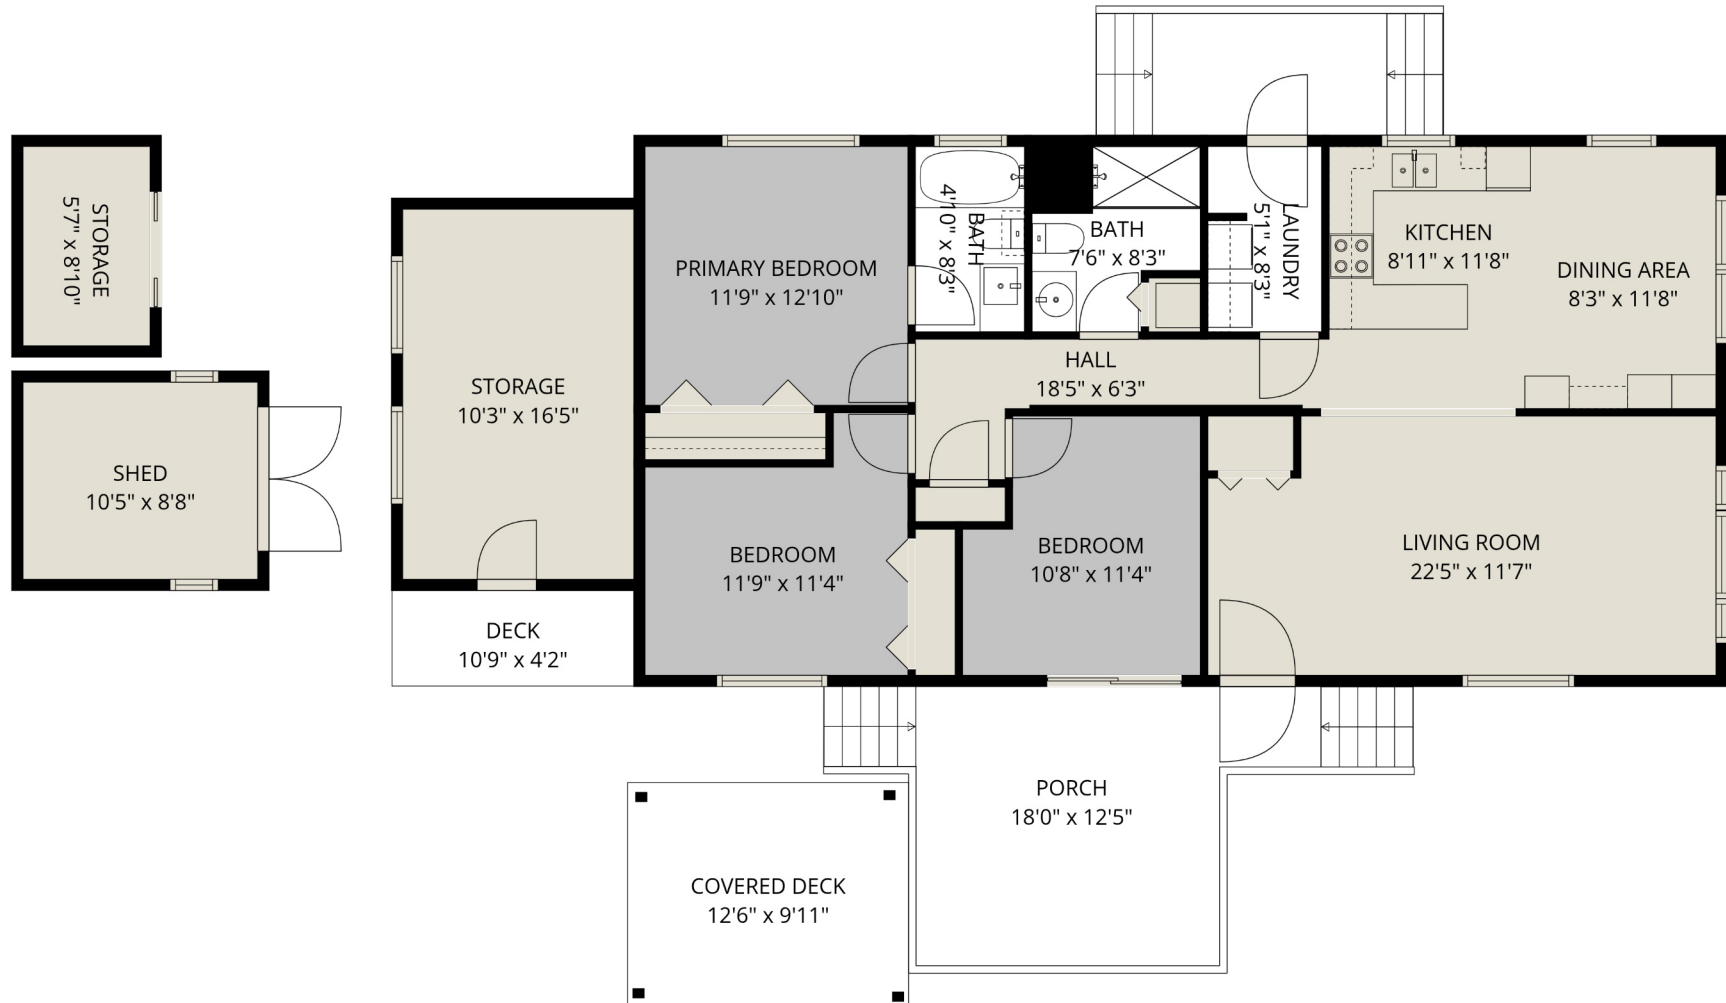

CENTURY 21.

Creekside Realty Ltd.

3031 200 St #136

Lindsay Philbrook
(604) 799-7630

lindsay.philbrook@outlook.com

Estimated Areas:

Main Floor: 1189 sq. ft

Total: 1189 Sq. Ft

Measurements and plans provided by:
SPOTLIGHT MEDIA

E&O Insured. For advertising purposes only. Not intended for architectural or construction use. Floorplan and measurements are approximate within +/- 2% tolerance.