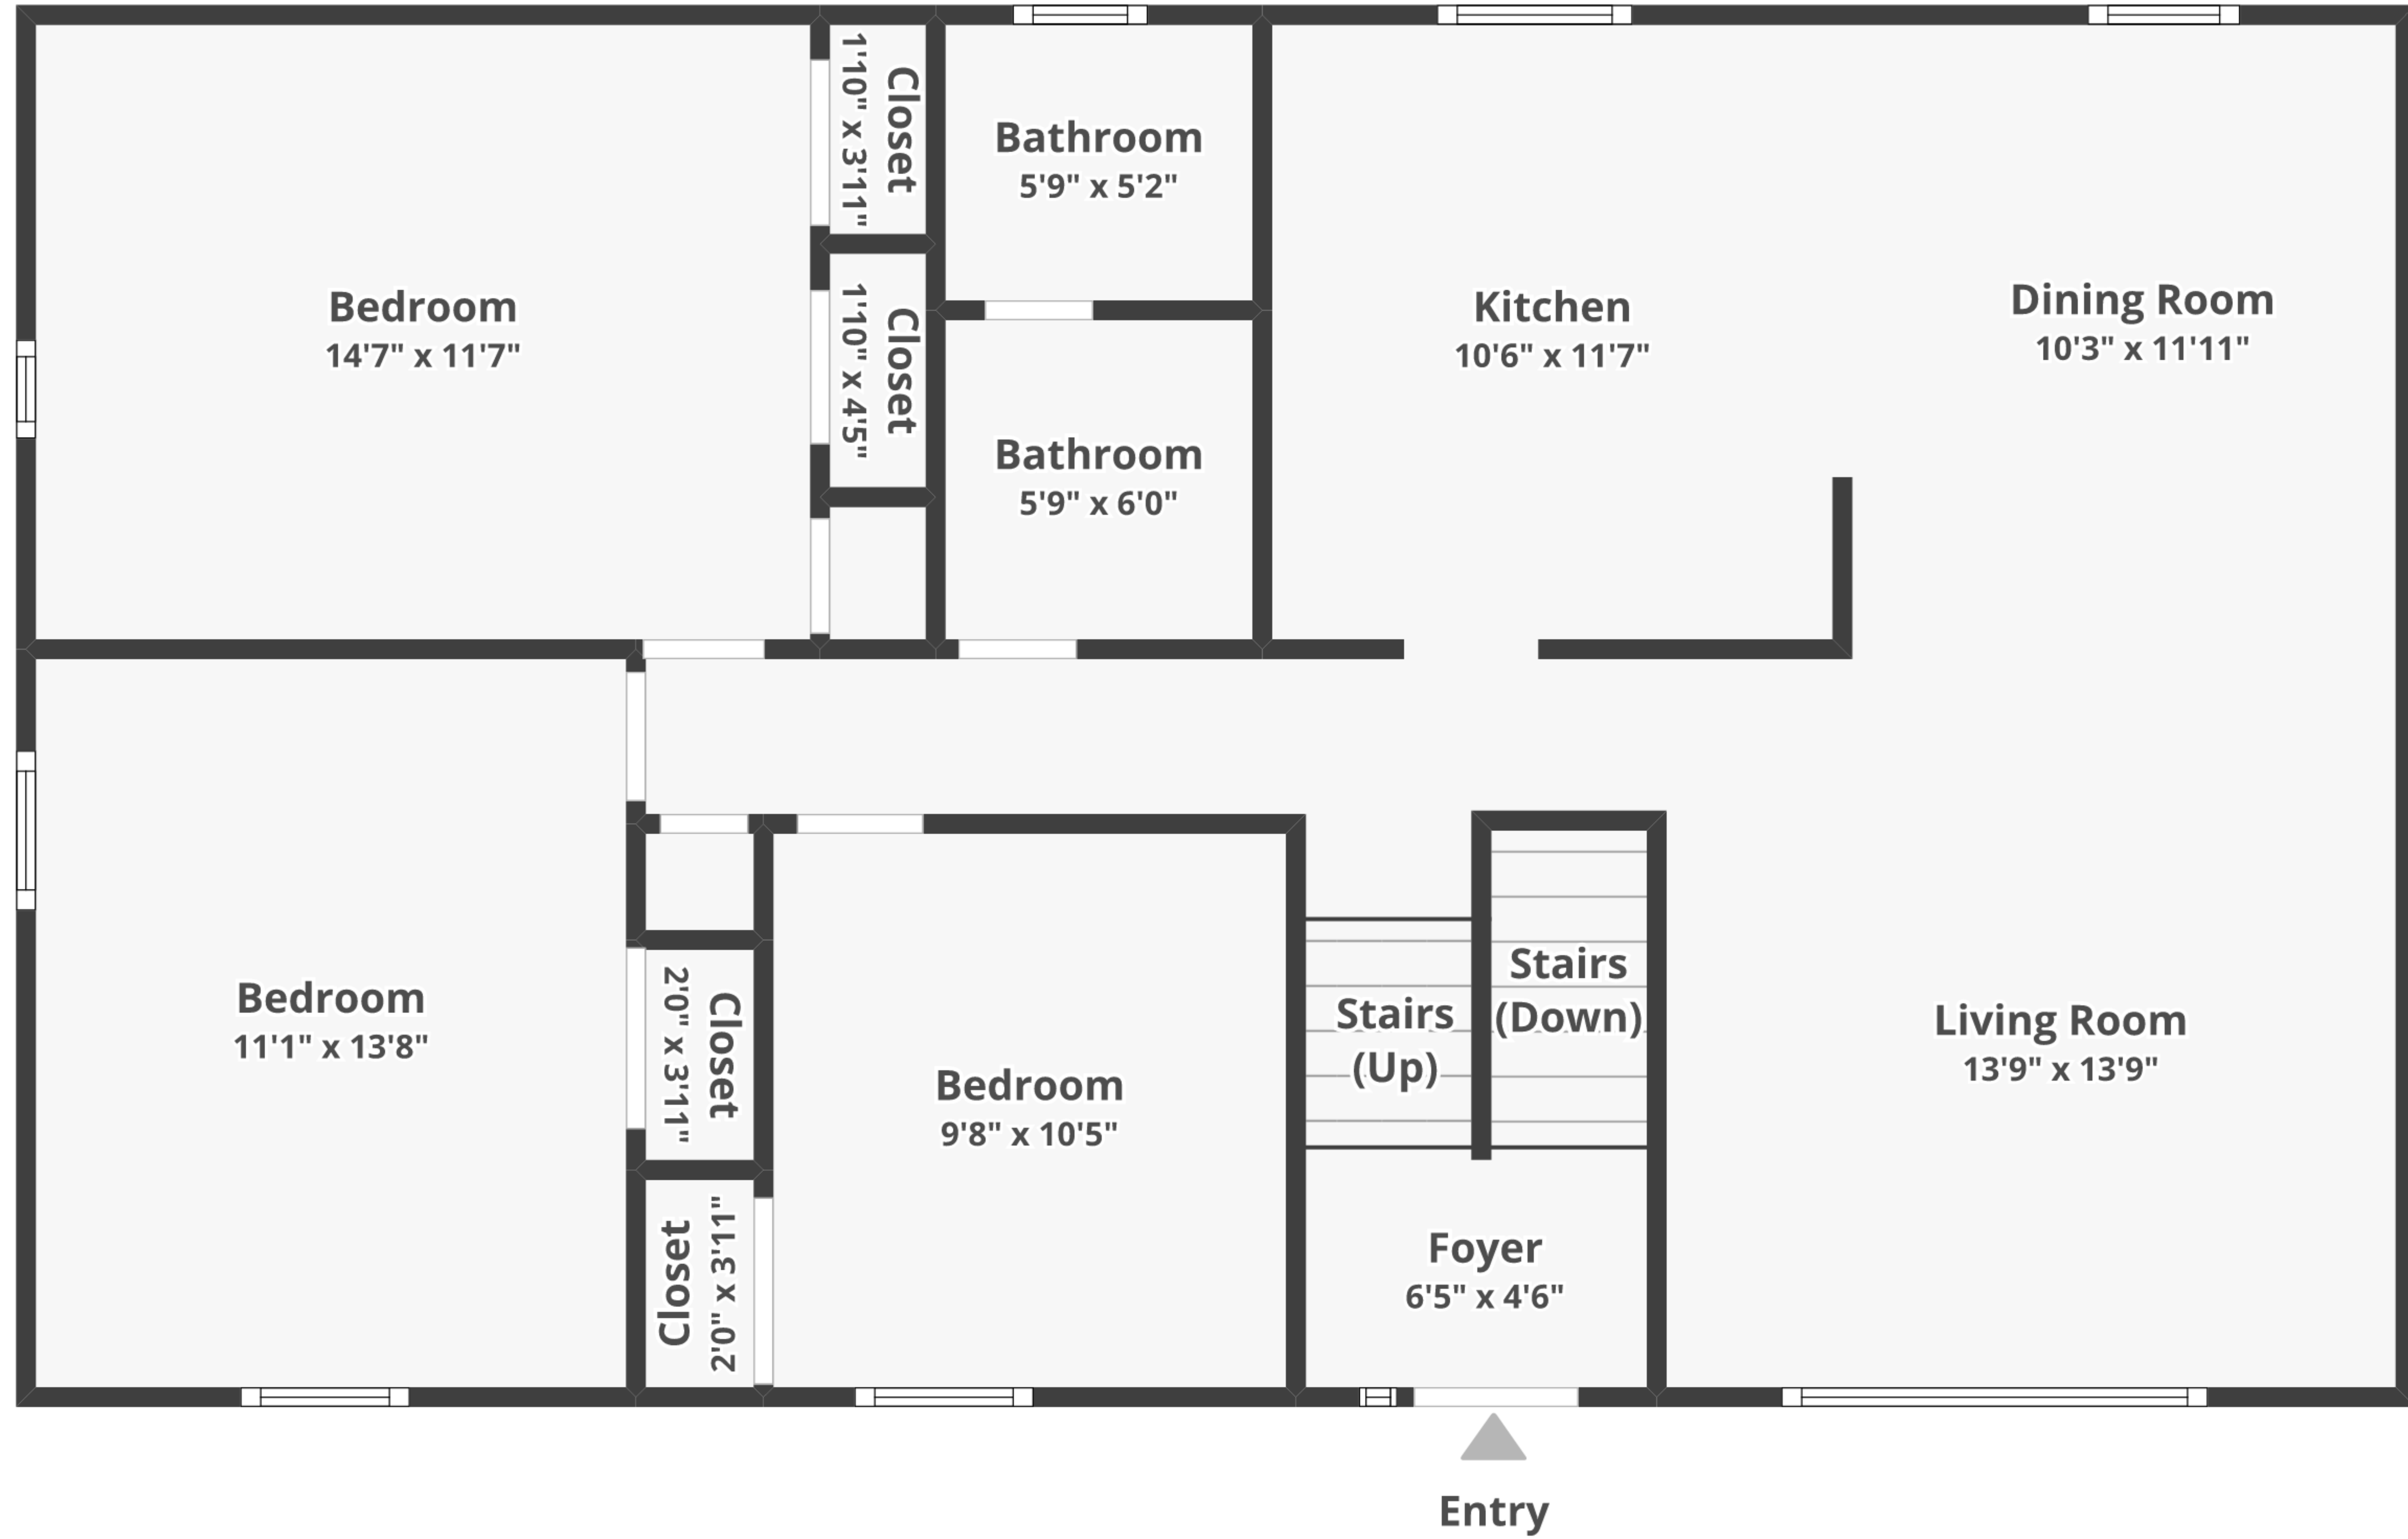

# 30 N Valley St, New Philadelphia, PA 17959

Total finished area: ~1,746.58 sq. ft.

Total unfinished area: ~0 sq. ft.

## Floor 1

Finished area: ~1,070.24 sq. ft.

Unfinished area: ~0 sq. ft.