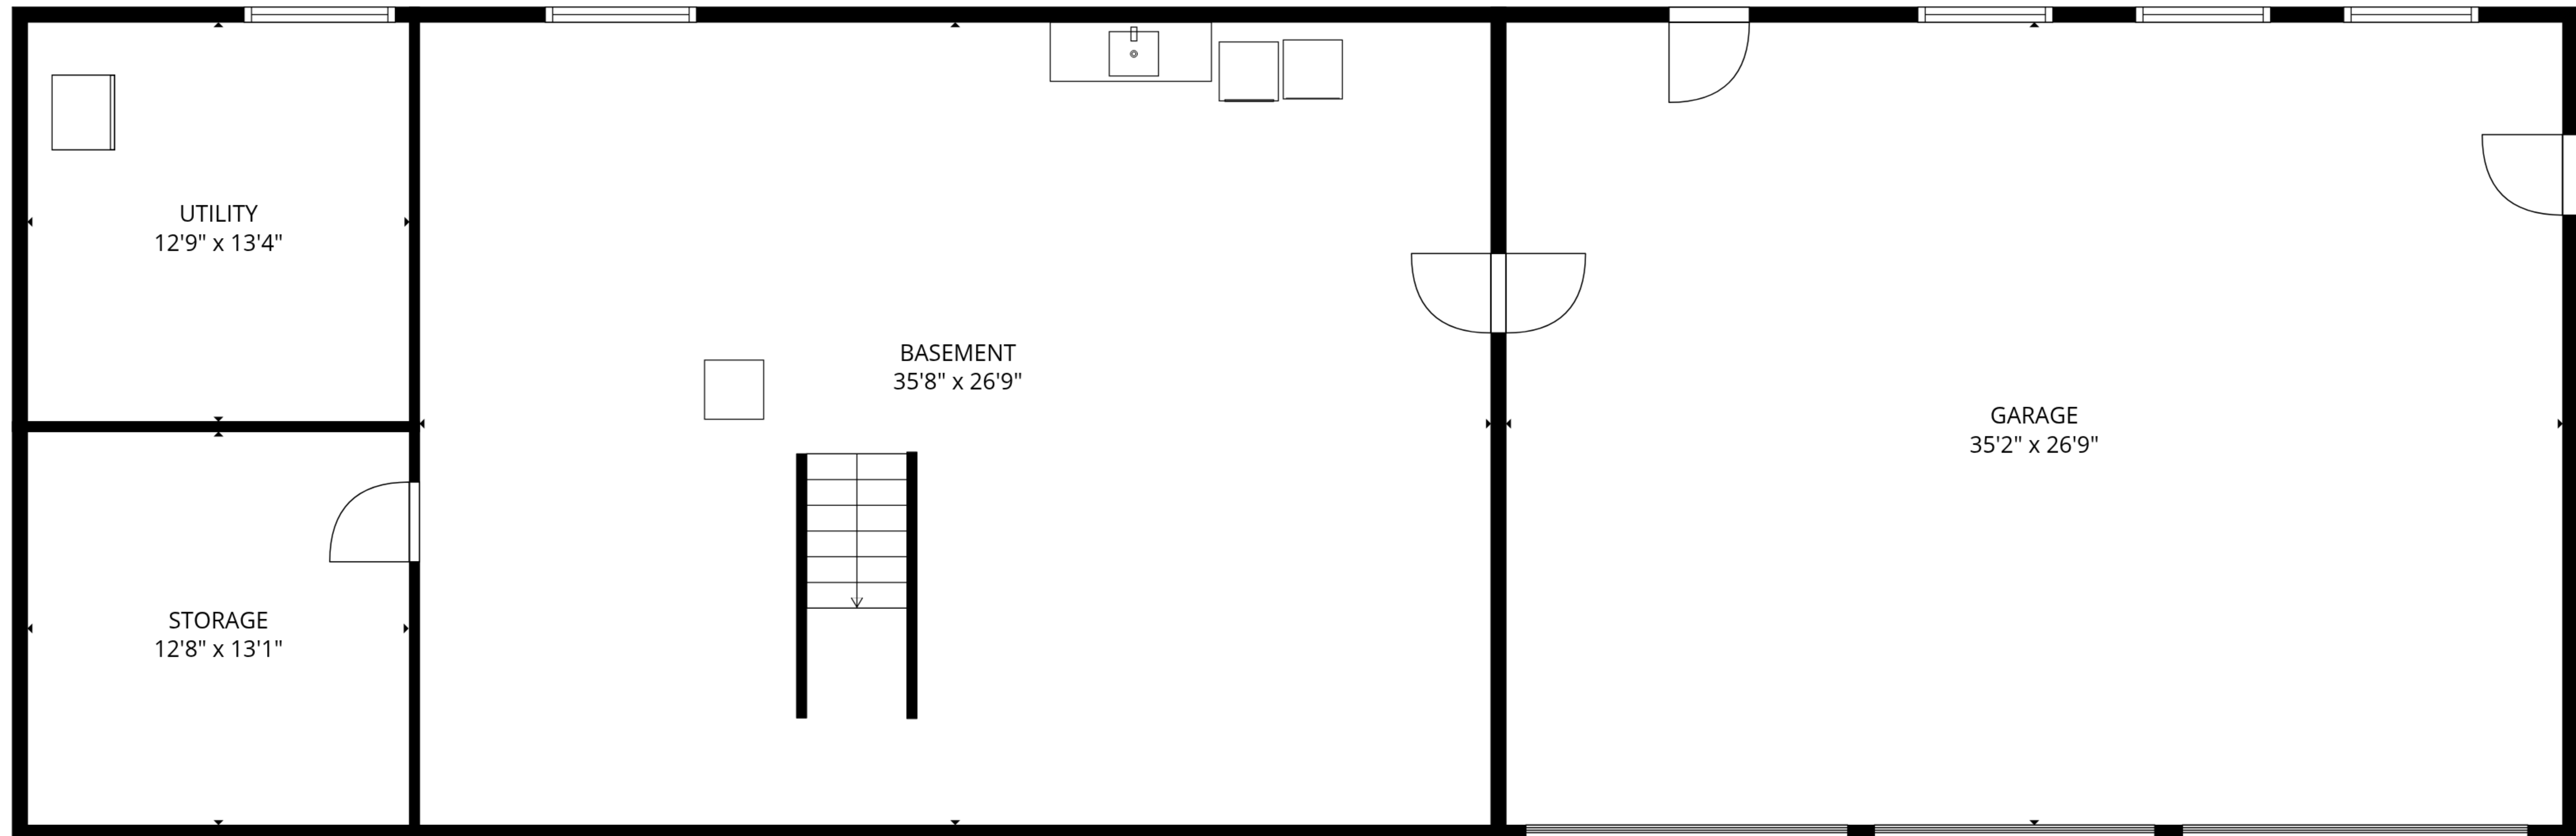

TOTAL: 2260 sq. ft

Basement: 0 sq. ft, 1st floor: 2260 sq. ft

EXCLUDED AREAS: BASEMENT: 964 sq. ft, GARAGE: 942 sq. ft, STORAGE: 171 sq. ft,
UTILITY: 169 sq. ft, WALLS: 238 sq. ft

MEASUREMENTS ARE DEEMED RELIABLE BUT ARE NOT GUARANTEED.

1st floor

Basement

TOTAL: 2260 sq. ft
 Basement: 0 sq. ft, 1st floor: 2260 sq. ft
 EXCLUDED AREAS: BASEMENT: 964 sq. ft, GARAGE: 942 sq. ft, STORAGE: 171 sq. ft,
 UTILITY: 169 sq. ft, WALLS: 238 sq. ft

MEASUREMENTS ARE DEEMED RELIABLE BUT ARE NOT GUARANTEED.