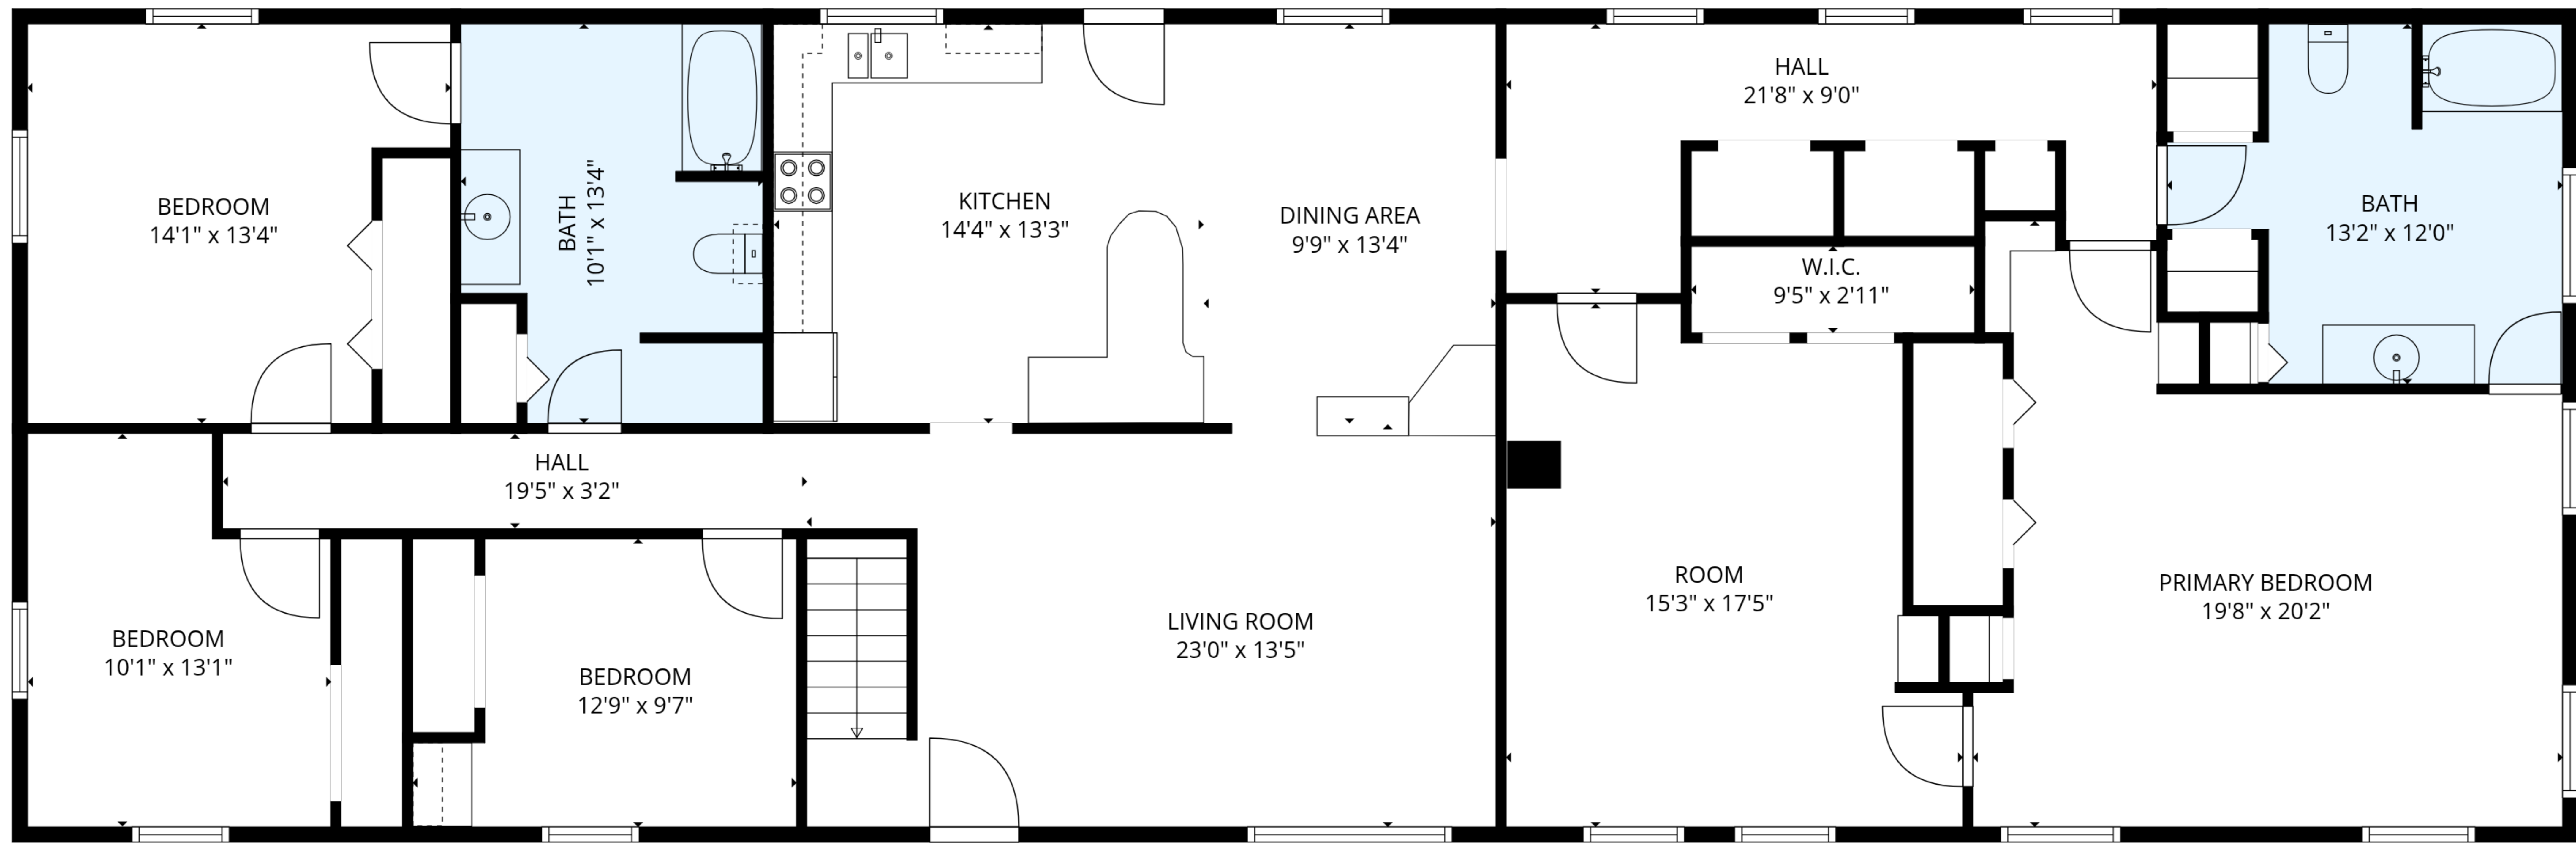

TOTAL: 2260 sq. ft

Basement: 0 sq. ft, 1st floor: 2260 sq. ft

EXCLUDED AREAS: BASEMENT: 964 sq. ft, GARAGE: 942 sq. ft, STORAGE: 171 sq. ft,
UTILITY: 169 sq. ft, WALLS: 238 sq. ft

MEASUREMENTS ARE DEEMED RELIABLE BUT ARE NOT GUARANTEED.

1st floor

Basement

TOTAL: 2260 sq. ft
 Basement: 0 sq. ft, 1st floor: 2260 sq. ft
 EXCLUDED AREAS: BASEMENT: 964 sq. ft, GARAGE: 942 sq. ft, STORAGE: 171 sq. ft,
 UTILITY: 169 sq. ft, WALLS: 238 sq. ft

MEASUREMENTS ARE DEEMED RELIABLE BUT ARE NOT GUARANTEED.