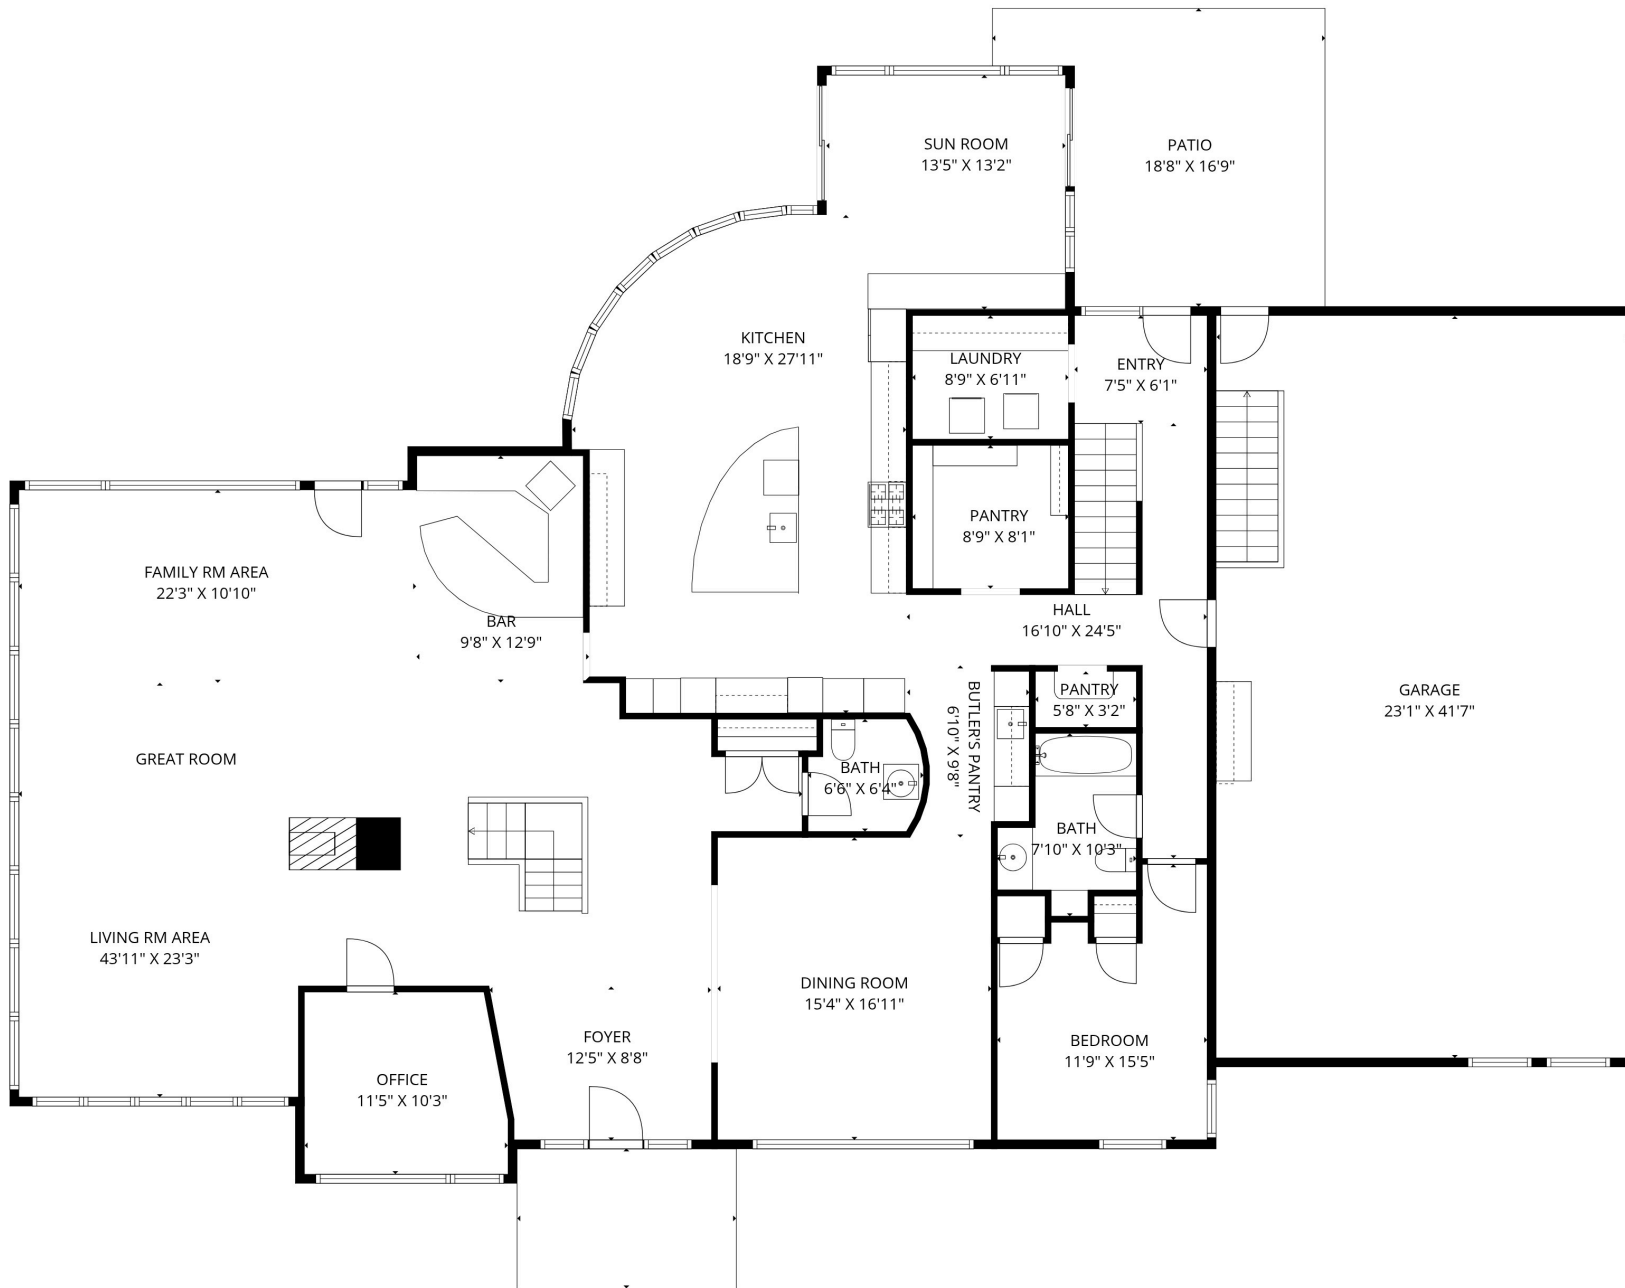

**TOTAL: 7,608 sq. ft.**

Measurements Are Deemed Highly Reliable But Not Guaranteed

**TOTAL: 3005 sq. ft**  
 1st floor: 3005 sq. ft  
 EXCLUDED AREAS: GARAGE: 964 sq. ft, UNDEFINED: 96 sq. ft, PATIO: 250 sq. ft,  
 WALLS: 170 sq. ft

**TOTAL: 2703 sq. ft**

1st floor: 2703 sq. ft

EXCLUDED AREAS: OPEN TO BELOW: 478 sq. ft, WALLS: 126 sq. ft

Measurements Are Deemed Highly Reliable But Not Guaranteed

**TOTAL: 1900 sq. ft**

Basement: 1900 sq. ft

EXCLUDED AREAS: STORAGE: 188 sq. ft, UTILITY / STORAGE: 575 sq. ft, WALLS: 120 sq. ft

**TOTAL: 0 sq. ft**  
1st floor: 0 sq. ft  
EXCLUDED AREAS: PATIO: 2010 sq. ft, WALLS: 24 sq. ft