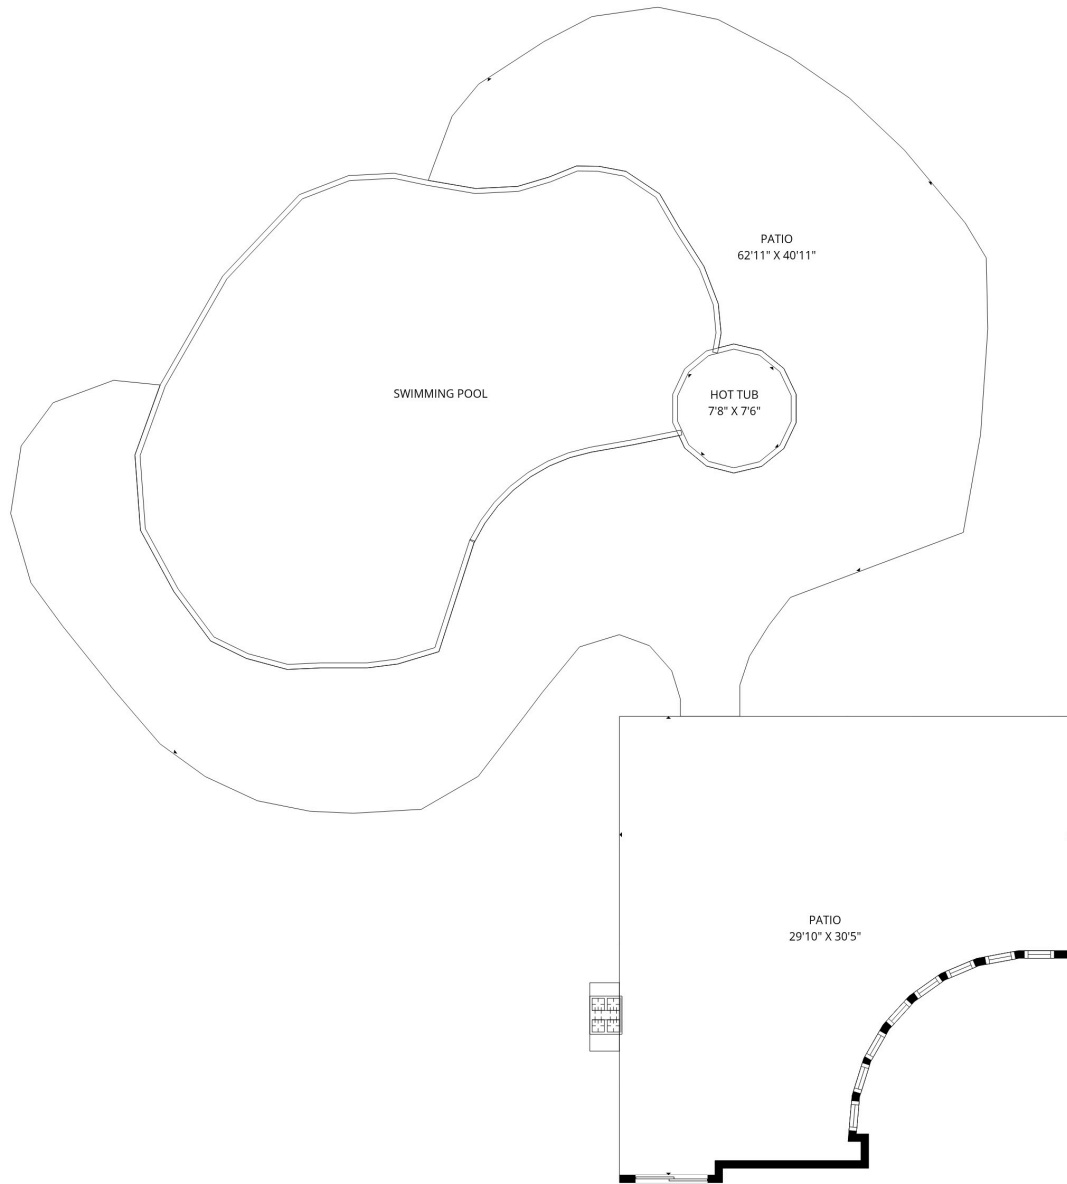

**TOTAL: 7,608 sq. ft.**

Measurements Are Deemed Highly Reliable But Not Guaranteed

**TOTAL: 3005 sq. ft**  
 1st floor: 3005 sq. ft  
 EXCLUDED AREAS: GARAGE: 964 sq. ft, UNDEFINED: 96 sq. ft, PATIO: 250 sq. ft,  
 WALLS: 170 sq. ft

**TOTAL: 2703 sq. ft**

1st floor: 2703 sq. ft

EXCLUDED AREAS: OPEN TO BELOW: 478 sq. ft, WALLS: 126 sq. ft

Measurements Are Deemed Highly Reliable But Not Guaranteed

**TOTAL: 1900 sq. ft**

Basement: 1900 sq. ft

EXCLUDED AREAS: STORAGE: 188 sq. ft, UTILITY / STORAGE: 575 sq. ft, WALLS: 120 sq. ft

**TOTAL: 0 sq. ft**  
1st floor: 0 sq. ft  
EXCLUDED AREAS: PATIO: 2010 sq. ft, WALLS: 24 sq. ft