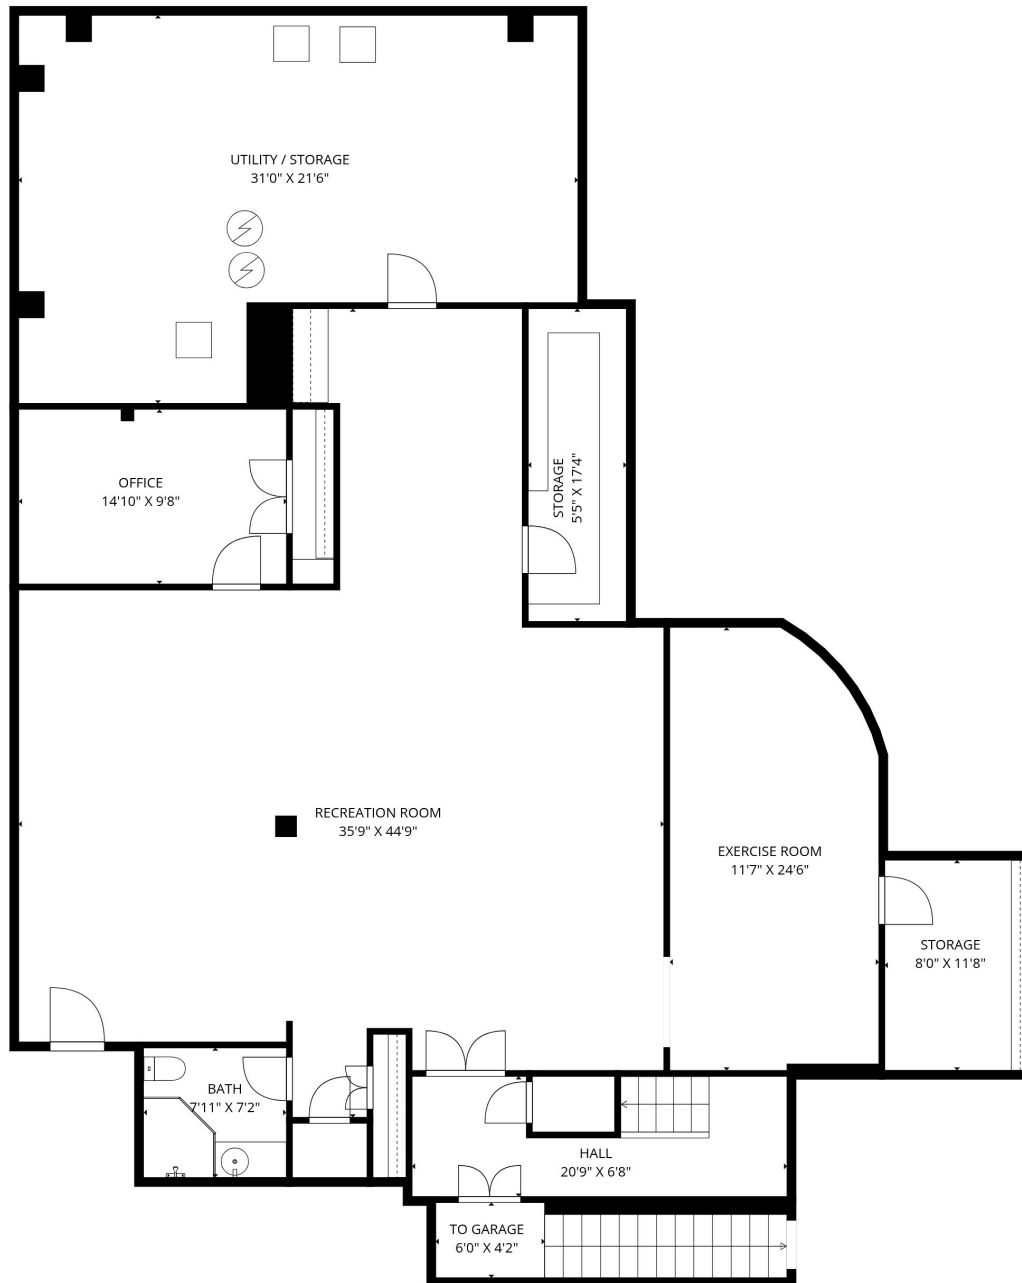

**TOTAL: 7,608 sq. ft.**

Measurements Are Deemed Highly Reliable But Not Guaranteed

**TOTAL: 3005 sq. ft**  
 1st floor: 3005 sq. ft  
 EXCLUDED AREAS: GARAGE: 964 sq. ft, UNDEFINED: 96 sq. ft, PATIO: 250 sq. ft,  
 WALLS: 170 sq. ft

**TOTAL: 2703 sq. ft**

1st floor: 2703 sq. ft

EXCLUDED AREAS: OPEN TO BELOW: 478 sq. ft, WALLS: 126 sq. ft

Measurements Are Deemed Highly Reliable But Not Guaranteed

**TOTAL: 1900 sq. ft**

Basement: 1900 sq. ft

EXCLUDED AREAS: STORAGE: 188 sq. ft, UTILITY / STORAGE: 575 sq. ft, WALLS: 120 sq. ft

**TOTAL: 0 sq. ft**  
1st floor: 0 sq. ft  
EXCLUDED AREAS: PATIO: 2010 sq. ft, WALLS: 24 sq. ft