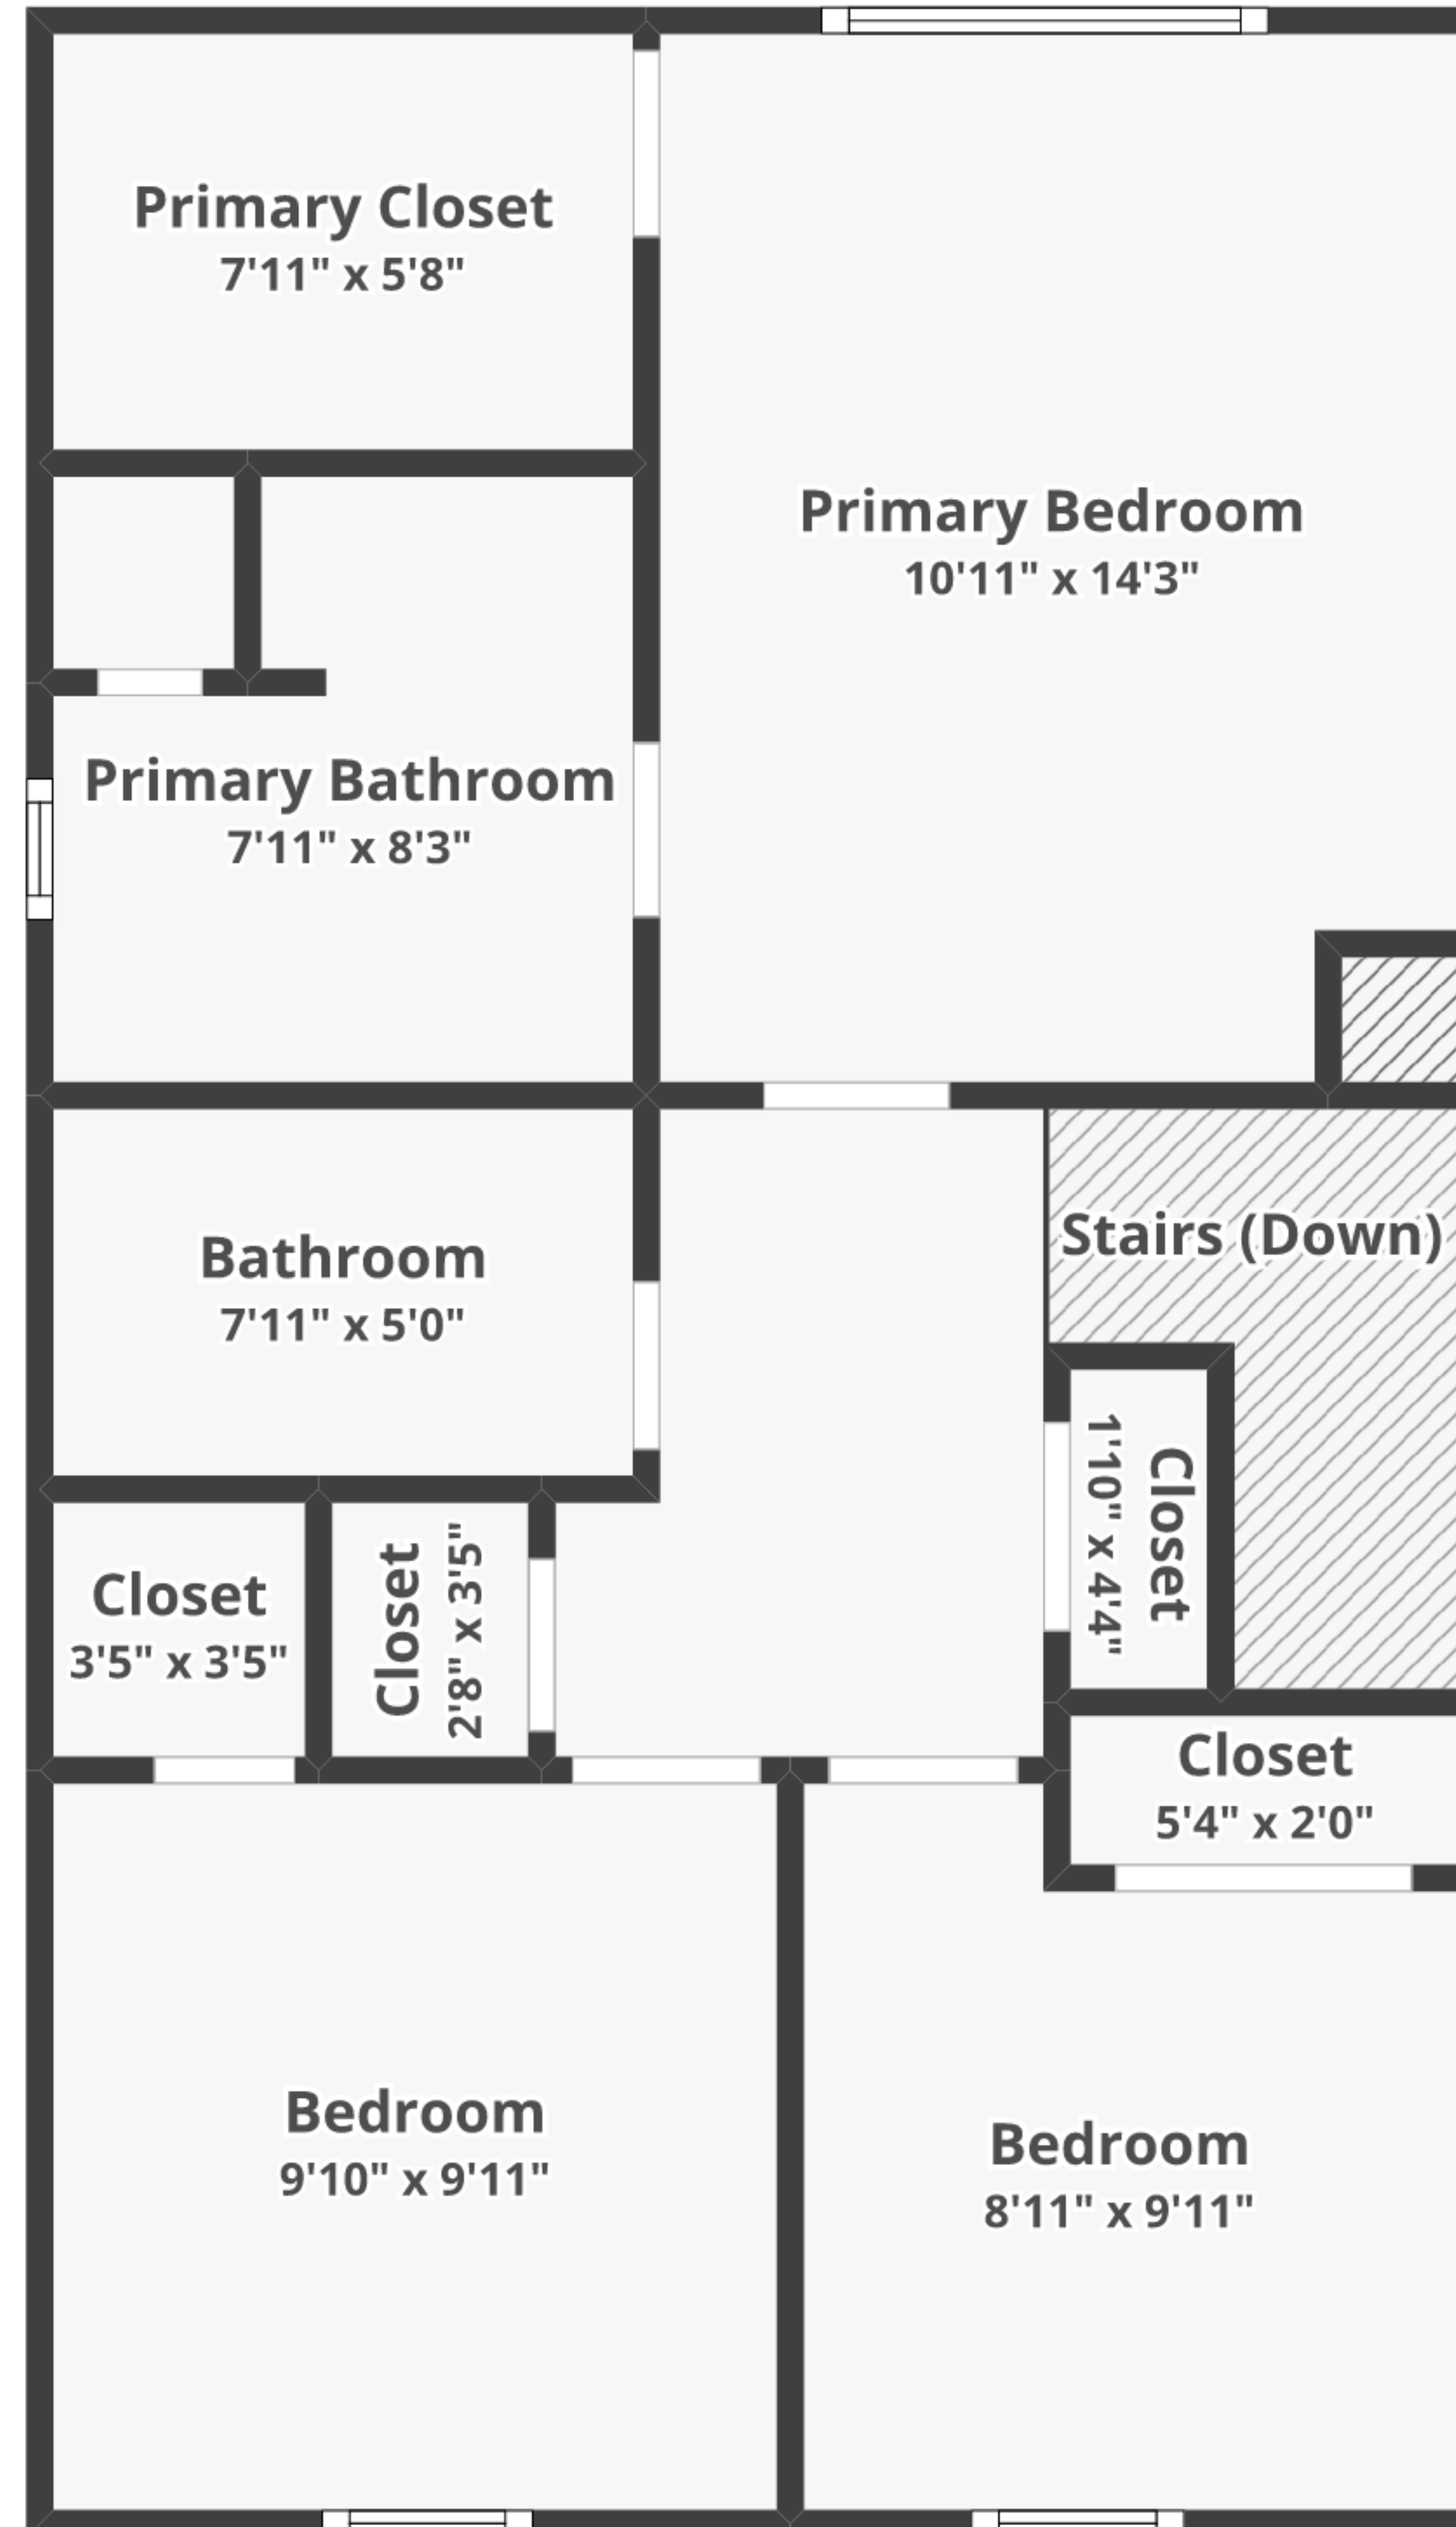

109 Splendor Garden Way, Stephenson, VA 22656

Total finished area: ~1,571.56 sq. ft.

Floor 3

Finished area: ~600.28 sq. ft.