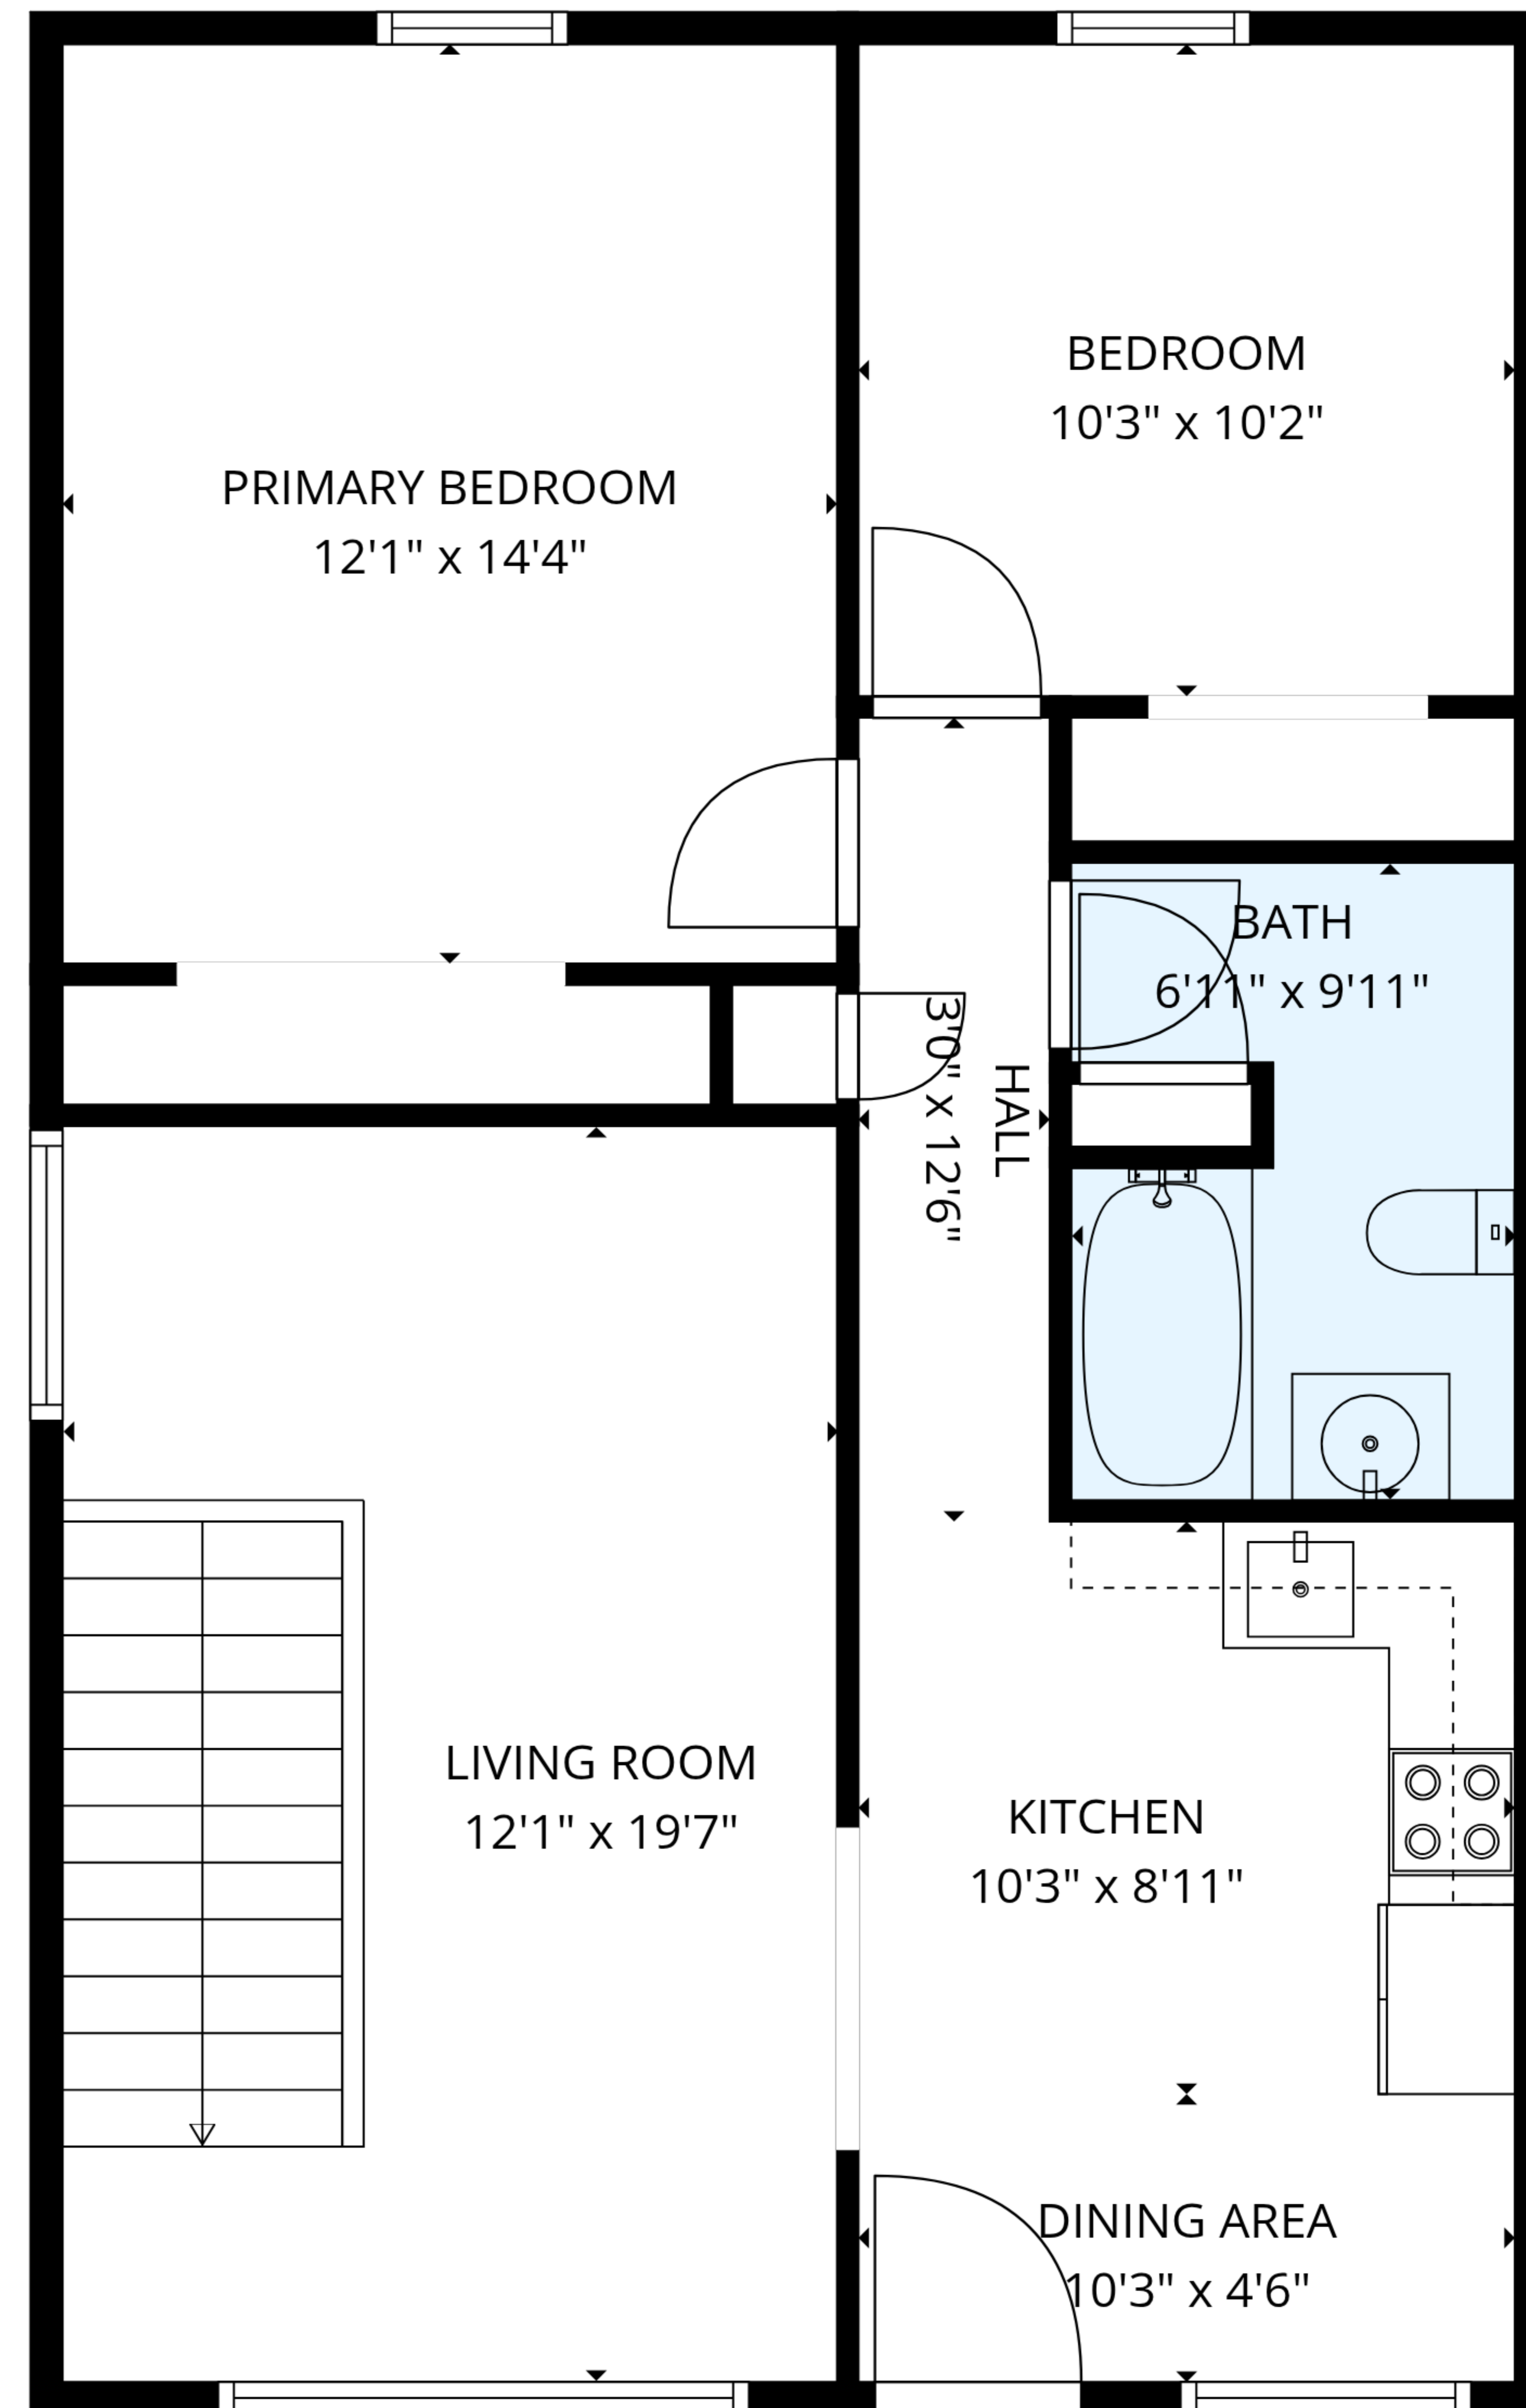

TOTAL: 825 sq. ft

Basement: 0 sq. ft, 1st floor: 825 sq. ft

EXCLUDED AREAS: UTILITY: 80 sq. ft, BASEMENT: 661 sq. ft, WALLS: 90 sq. ft

MEASUREMENTS ARE DEEMED RELIABLE BUT ARE NOT GUARANTEED.

Basement

1st floor

TOTAL: 825 sq. ft
 Basement: 0 sq. ft, 1st floor: 825 sq. ft
 EXCLUDED AREAS: UTILITY: 80 sq. ft, BASEMENT: 661 sq. ft, WALLS: 90 sq. ft

MEASUREMENTS ARE DEEMED RELIABLE BUT ARE NOT GUARANTEED.