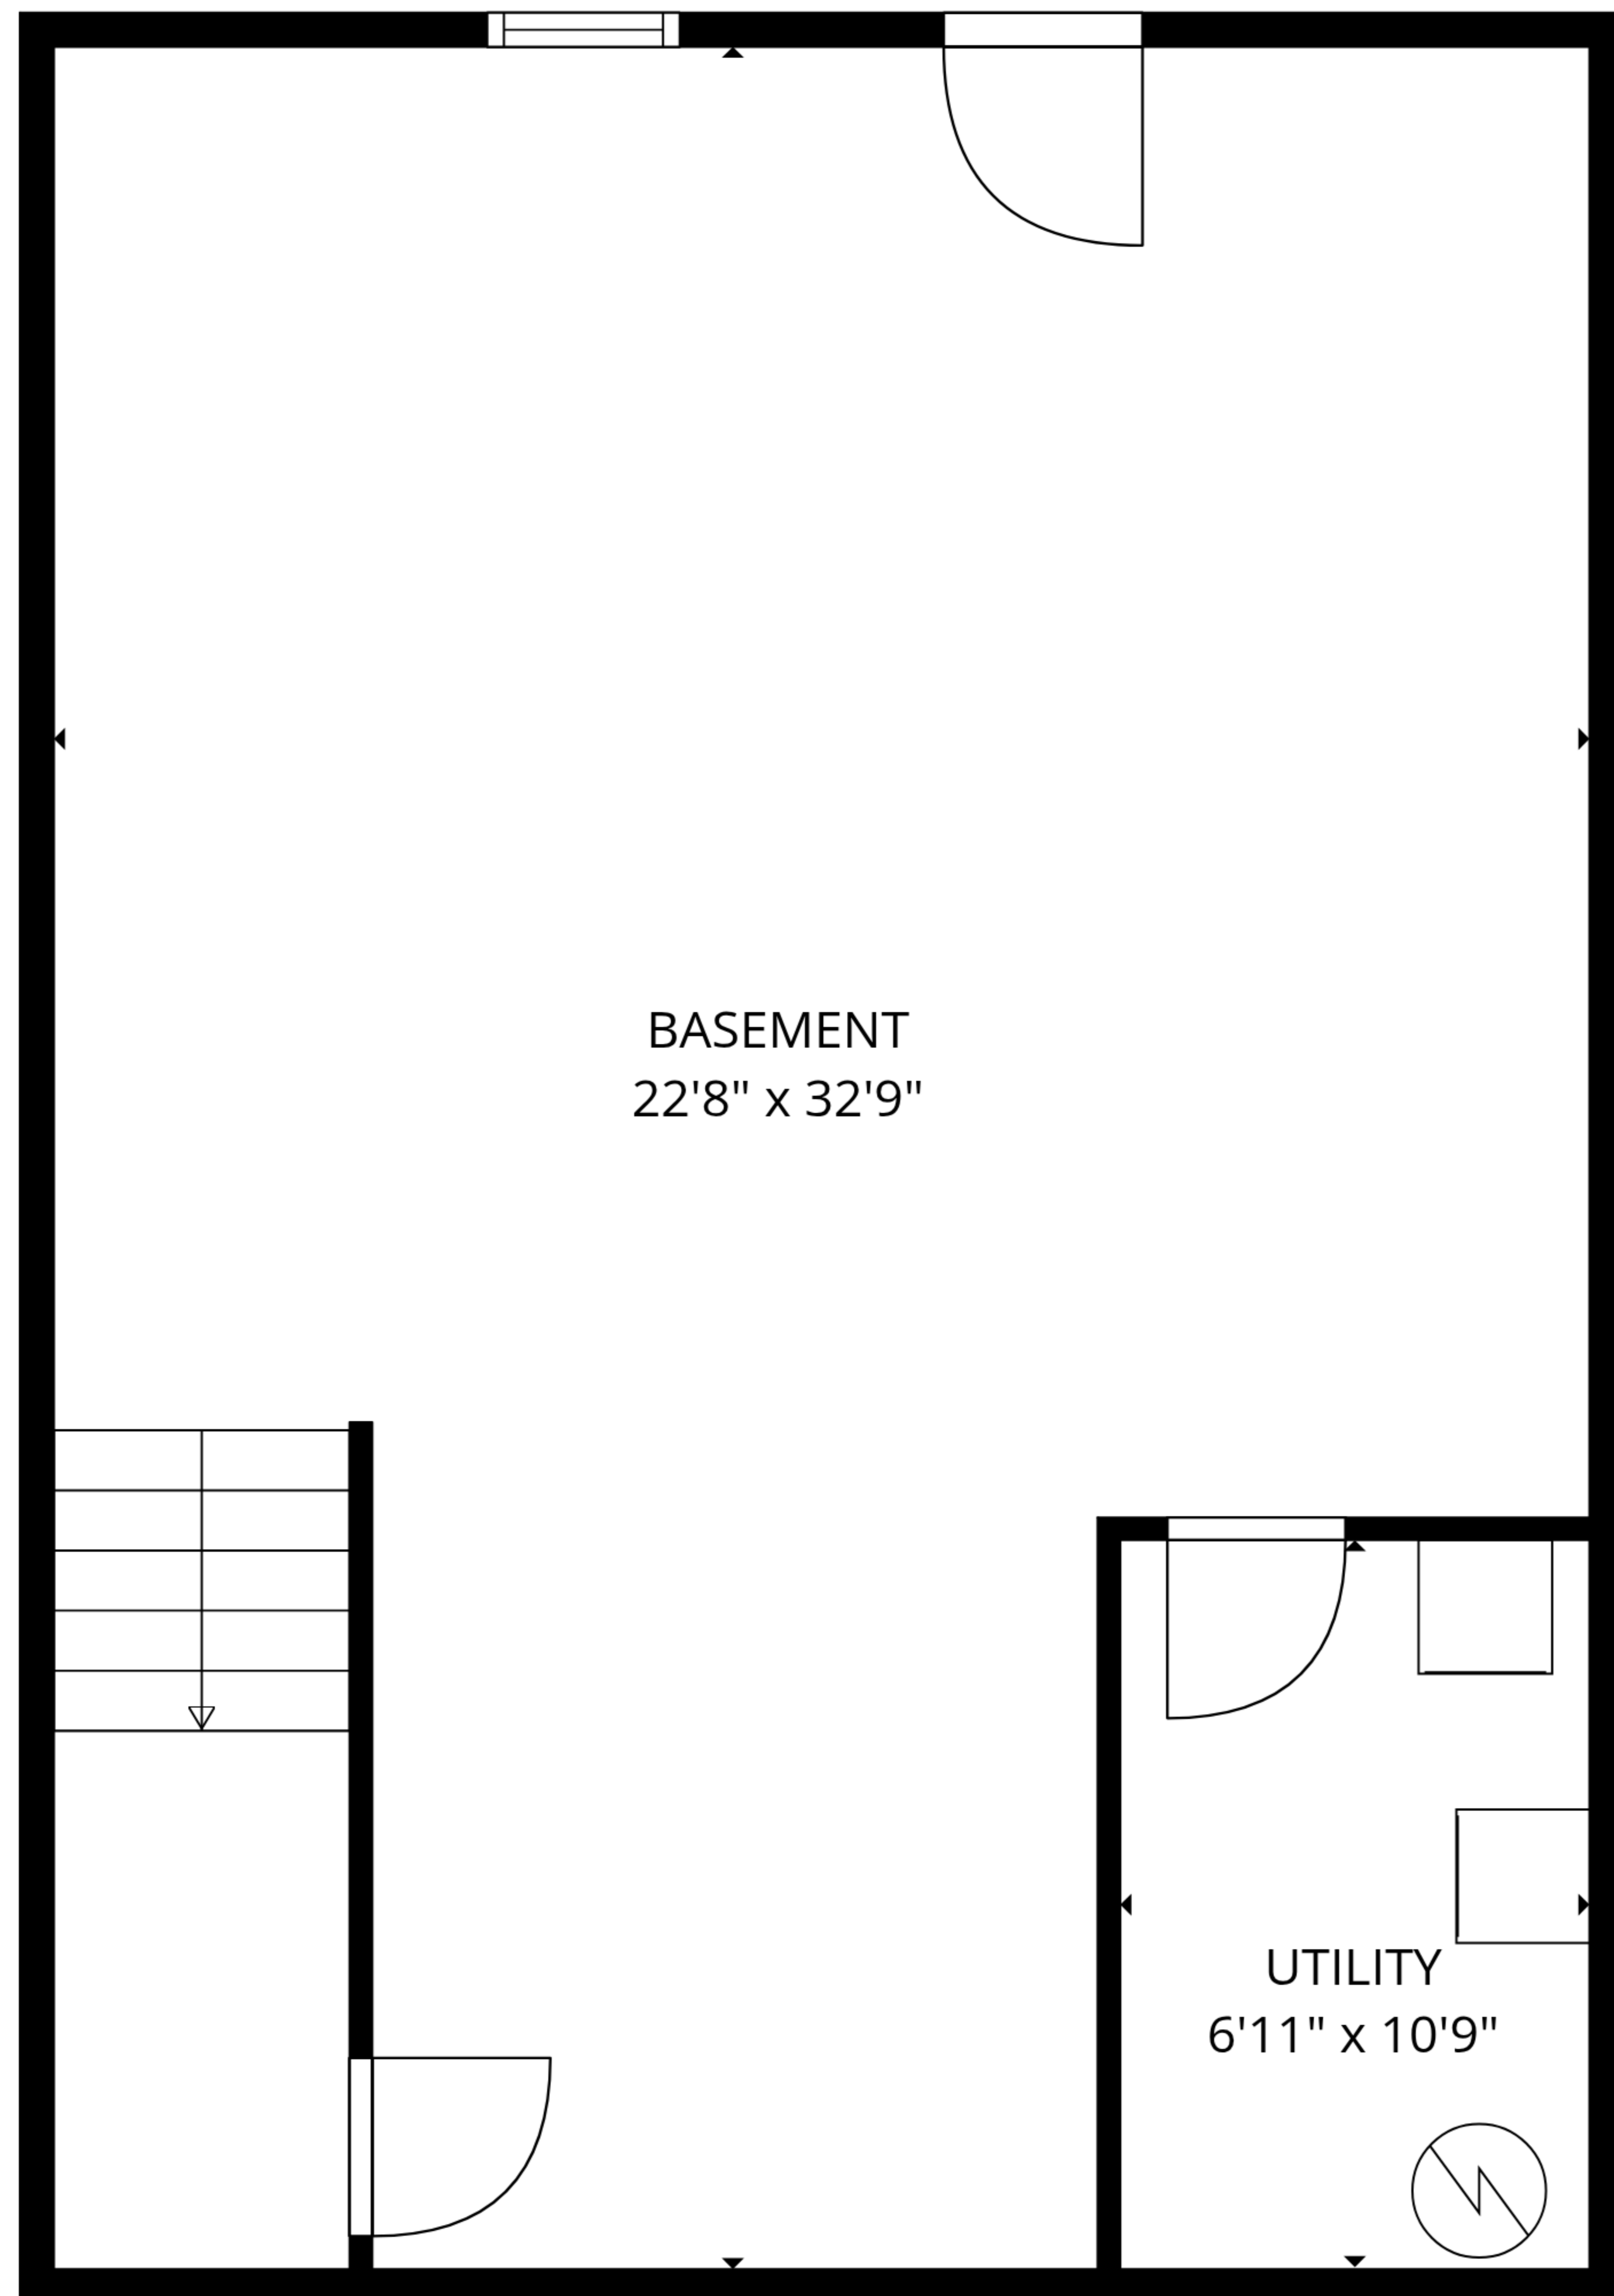

TOTAL: 825 sq. ft

Basement: 0 sq. ft, 1st floor: 825 sq. ft

EXCLUDED AREAS: UTILITY: 80 sq. ft, BASEMENT: 661 sq. ft, WALLS: 90 sq. ft

MEASUREMENTS ARE DEEMED RELIABLE BUT ARE NOT GUARANTEED.

Basement

1st floor

TOTAL: 825 sq. ft
 Basement: 0 sq. ft, 1st floor: 825 sq. ft
 EXCLUDED AREAS: UTILITY: 80 sq. ft, BASEMENT: 661 sq. ft, WALLS: 90 sq. ft

MEASUREMENTS ARE DEEMED RELIABLE BUT ARE NOT GUARANTEED.