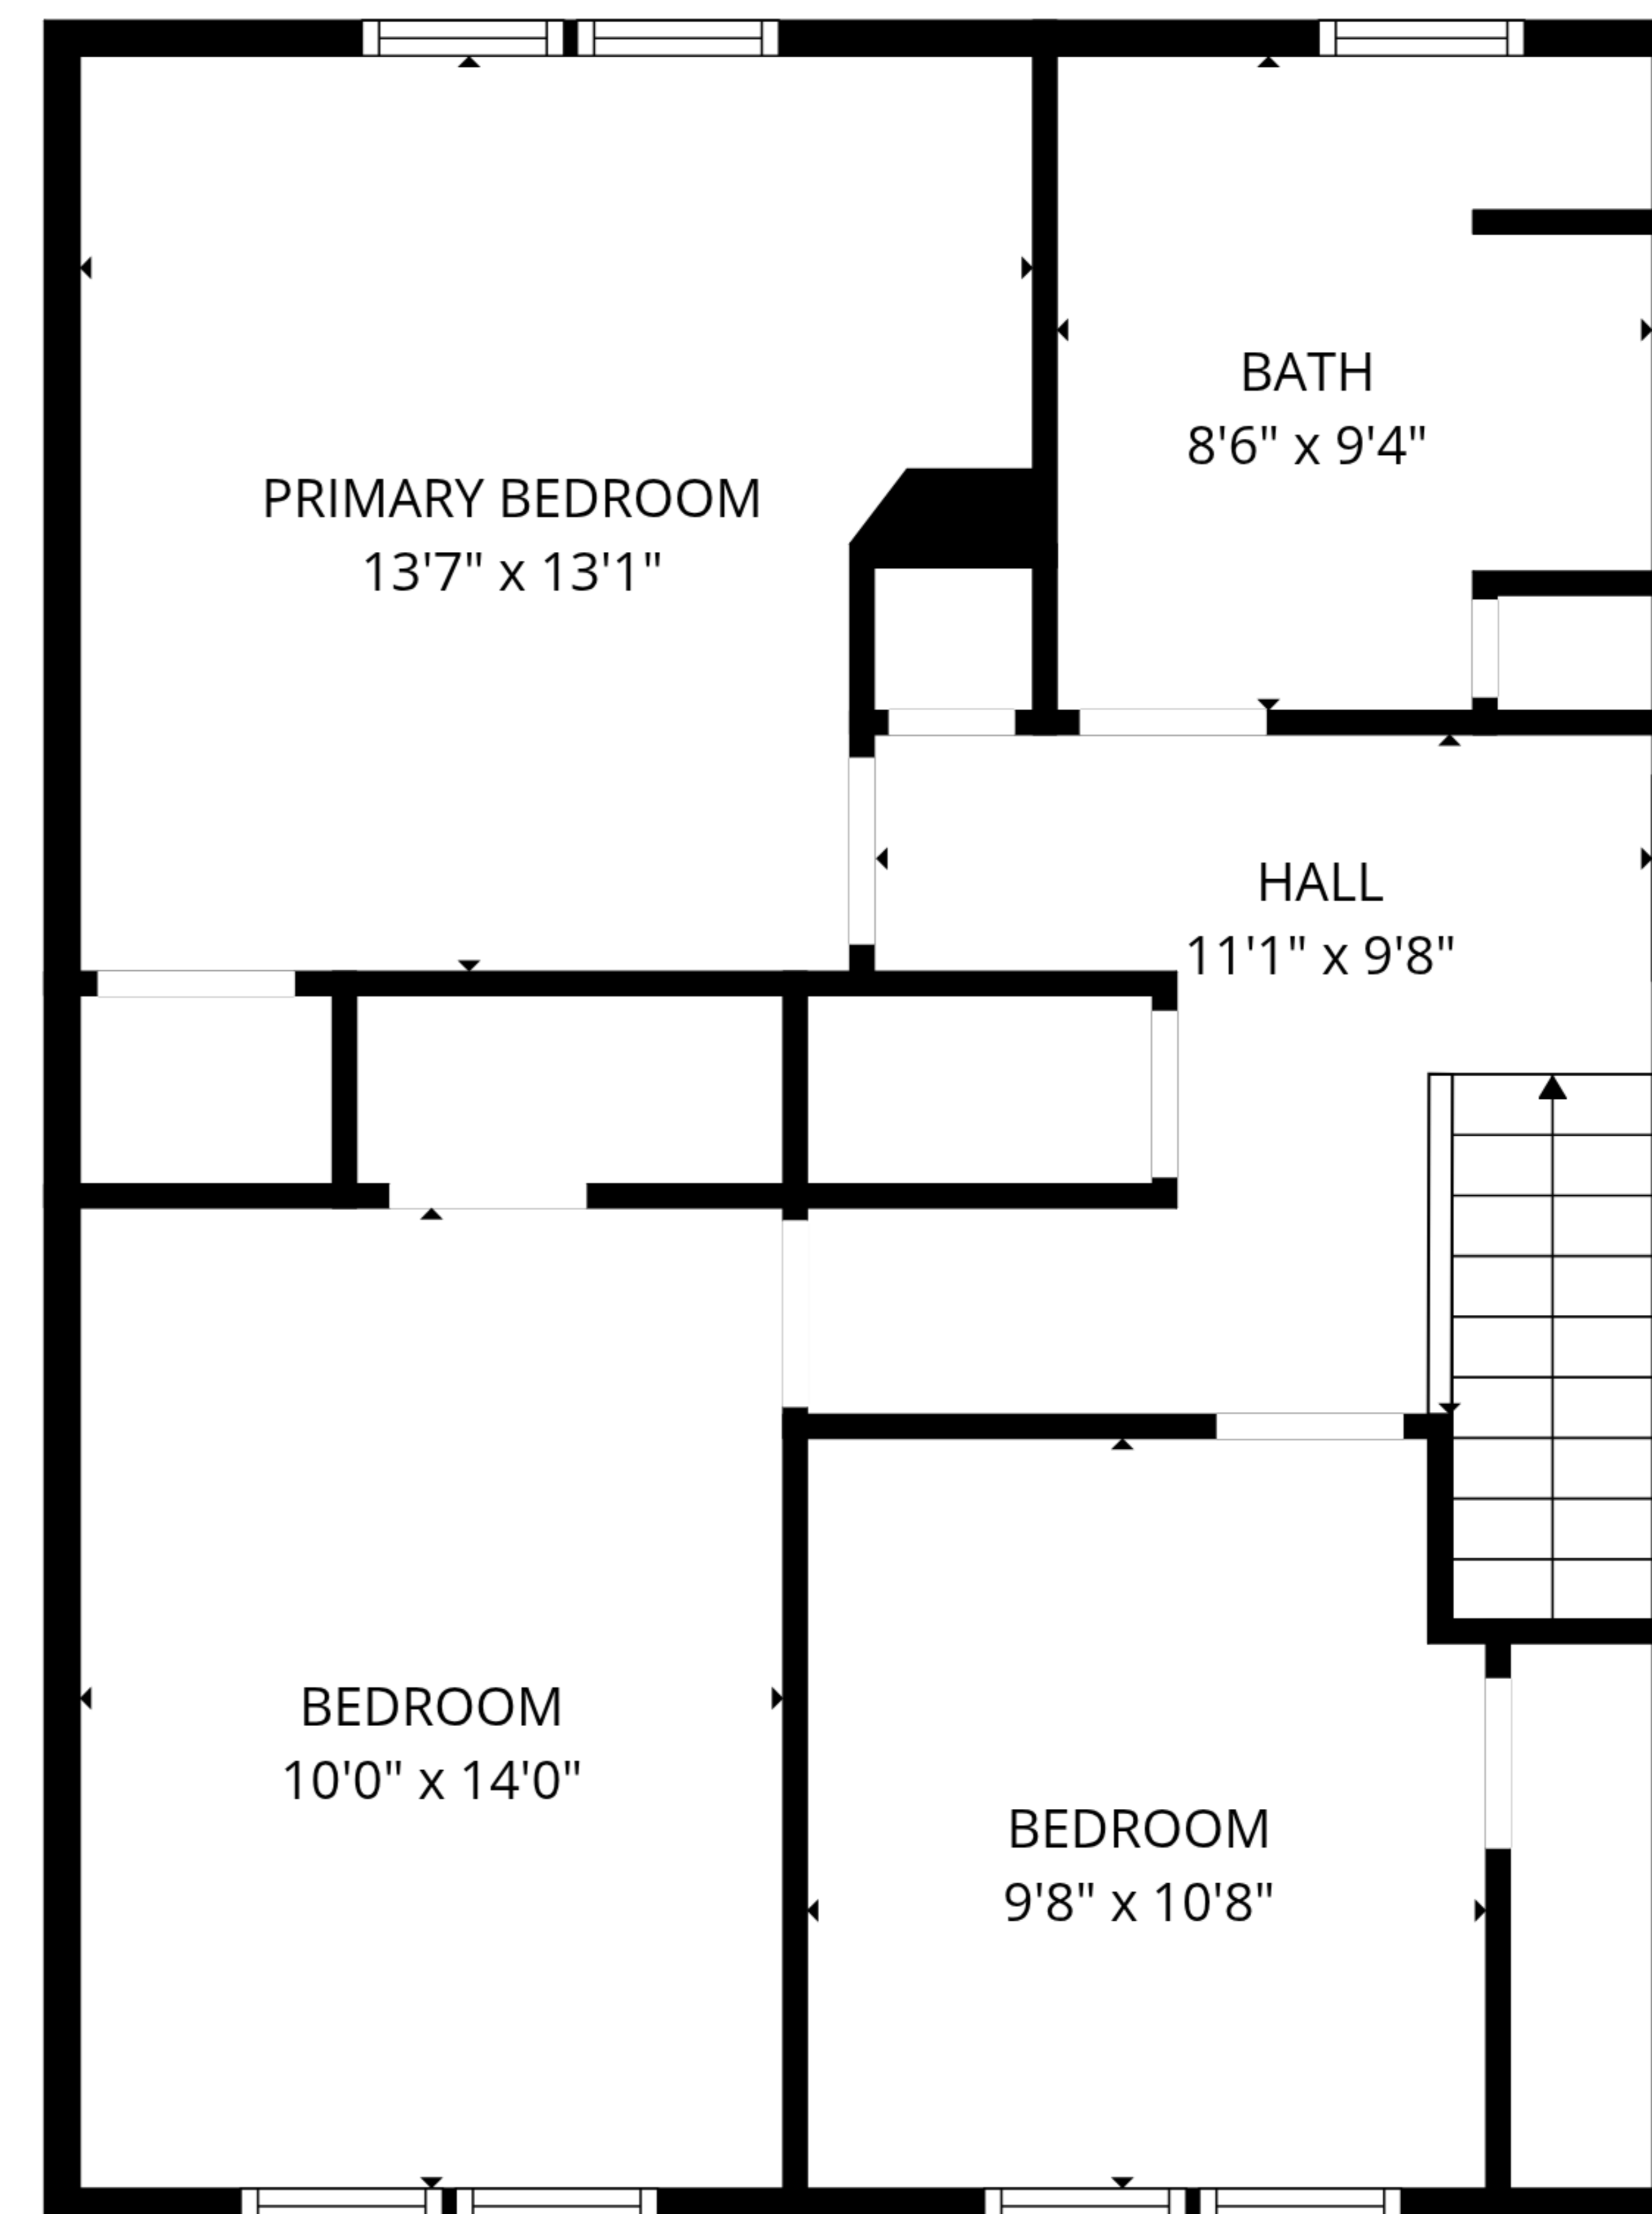

TOTAL: 1727 sq. ft

1st floor: 1047 sq. ft, 2nd floor: 680 sq. ft

EXCLUDED AREAS: FIREPLACE: 9 sq. ft, WALLS: 120 sq. ft

TOTAL: 1727 sq. ft

1st floor: 1047 sq. ft, 2nd floor: 680 sq. ft

EXCLUDED AREAS: FIREPLACE: 9 sq. ft, WALLS: 120 sq. ft

1st floor

2nd floor

TOTAL: 1727 sq. ft
 1st floor: 1047 sq. ft, 2nd floor: 680 sq. ft
 EXCLUDED AREAS: FIREPLACE: 9 sq. ft, WALLS: 120 sq. ft