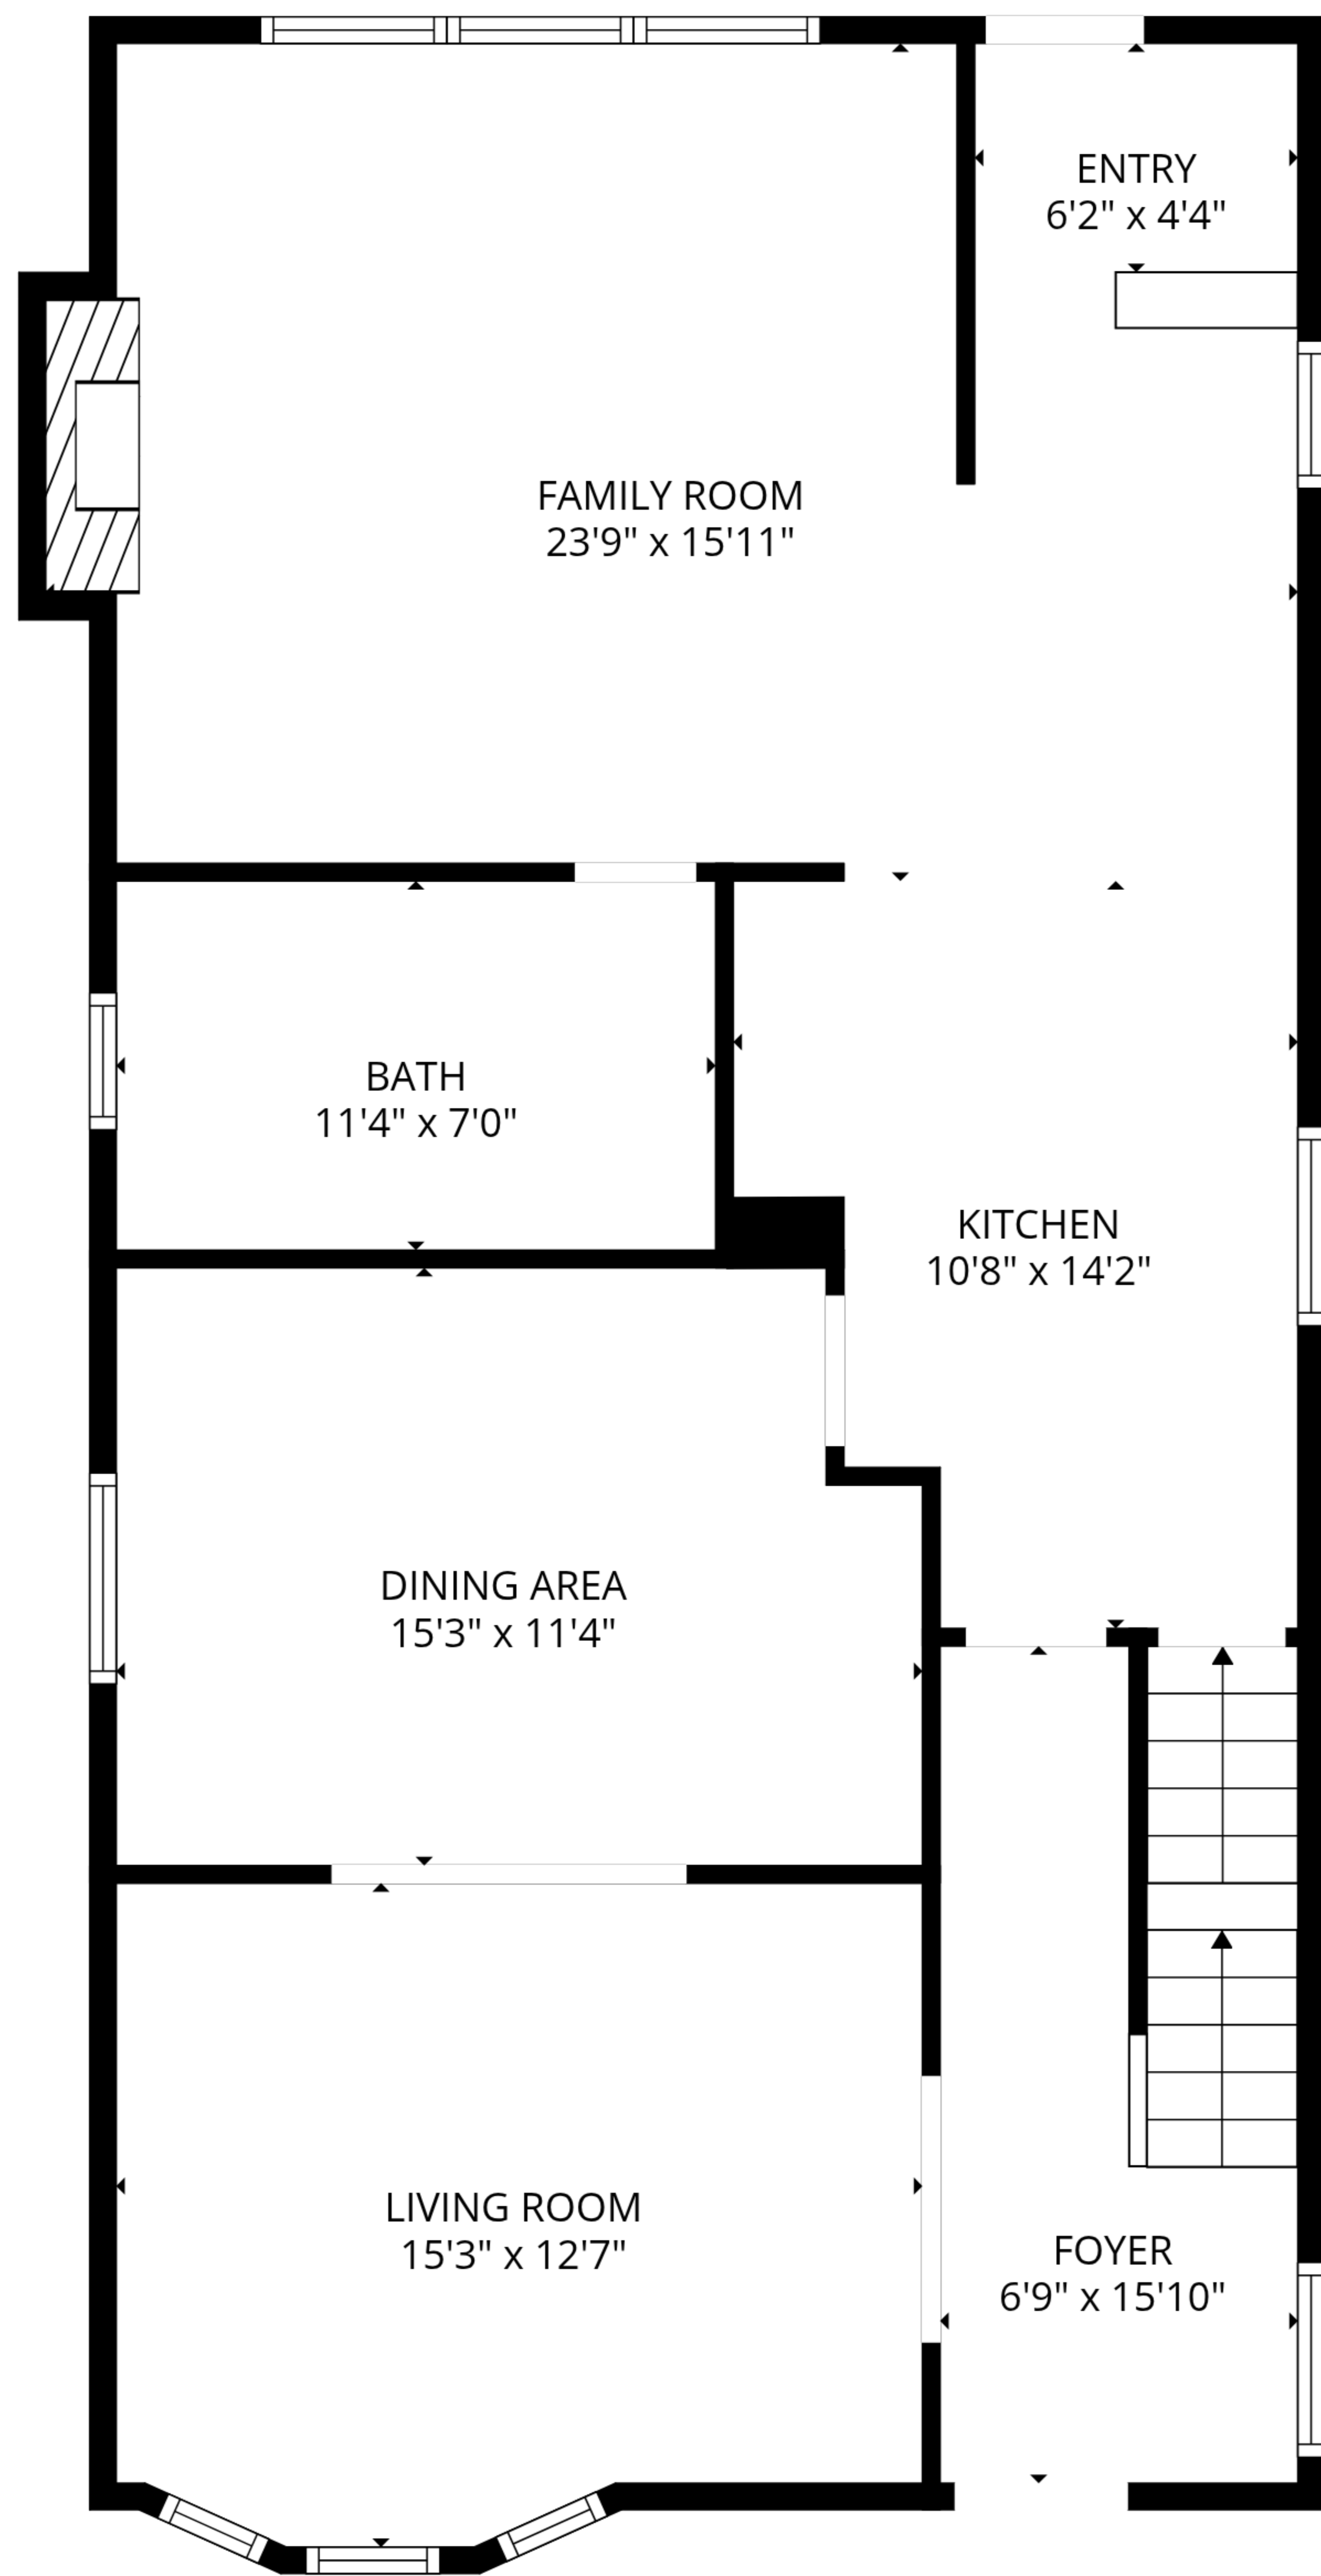

TOTAL: 1727 sq. ft

1st floor: 1047 sq. ft, 2nd floor: 680 sq. ft

EXCLUDED AREAS: FIREPLACE: 9 sq. ft, WALLS: 120 sq. ft

TOTAL: 1727 sq. ft

1st floor: 1047 sq. ft, 2nd floor: 680 sq. ft

EXCLUDED AREAS: FIREPLACE: 9 sq. ft, WALLS: 120 sq. ft

1st floor

2nd floor

TOTAL: 1727 sq. ft
 1st floor: 1047 sq. ft, 2nd floor: 680 sq. ft
 EXCLUDED AREAS: FIREPLACE: 9 sq. ft, WALLS: 120 sq. ft