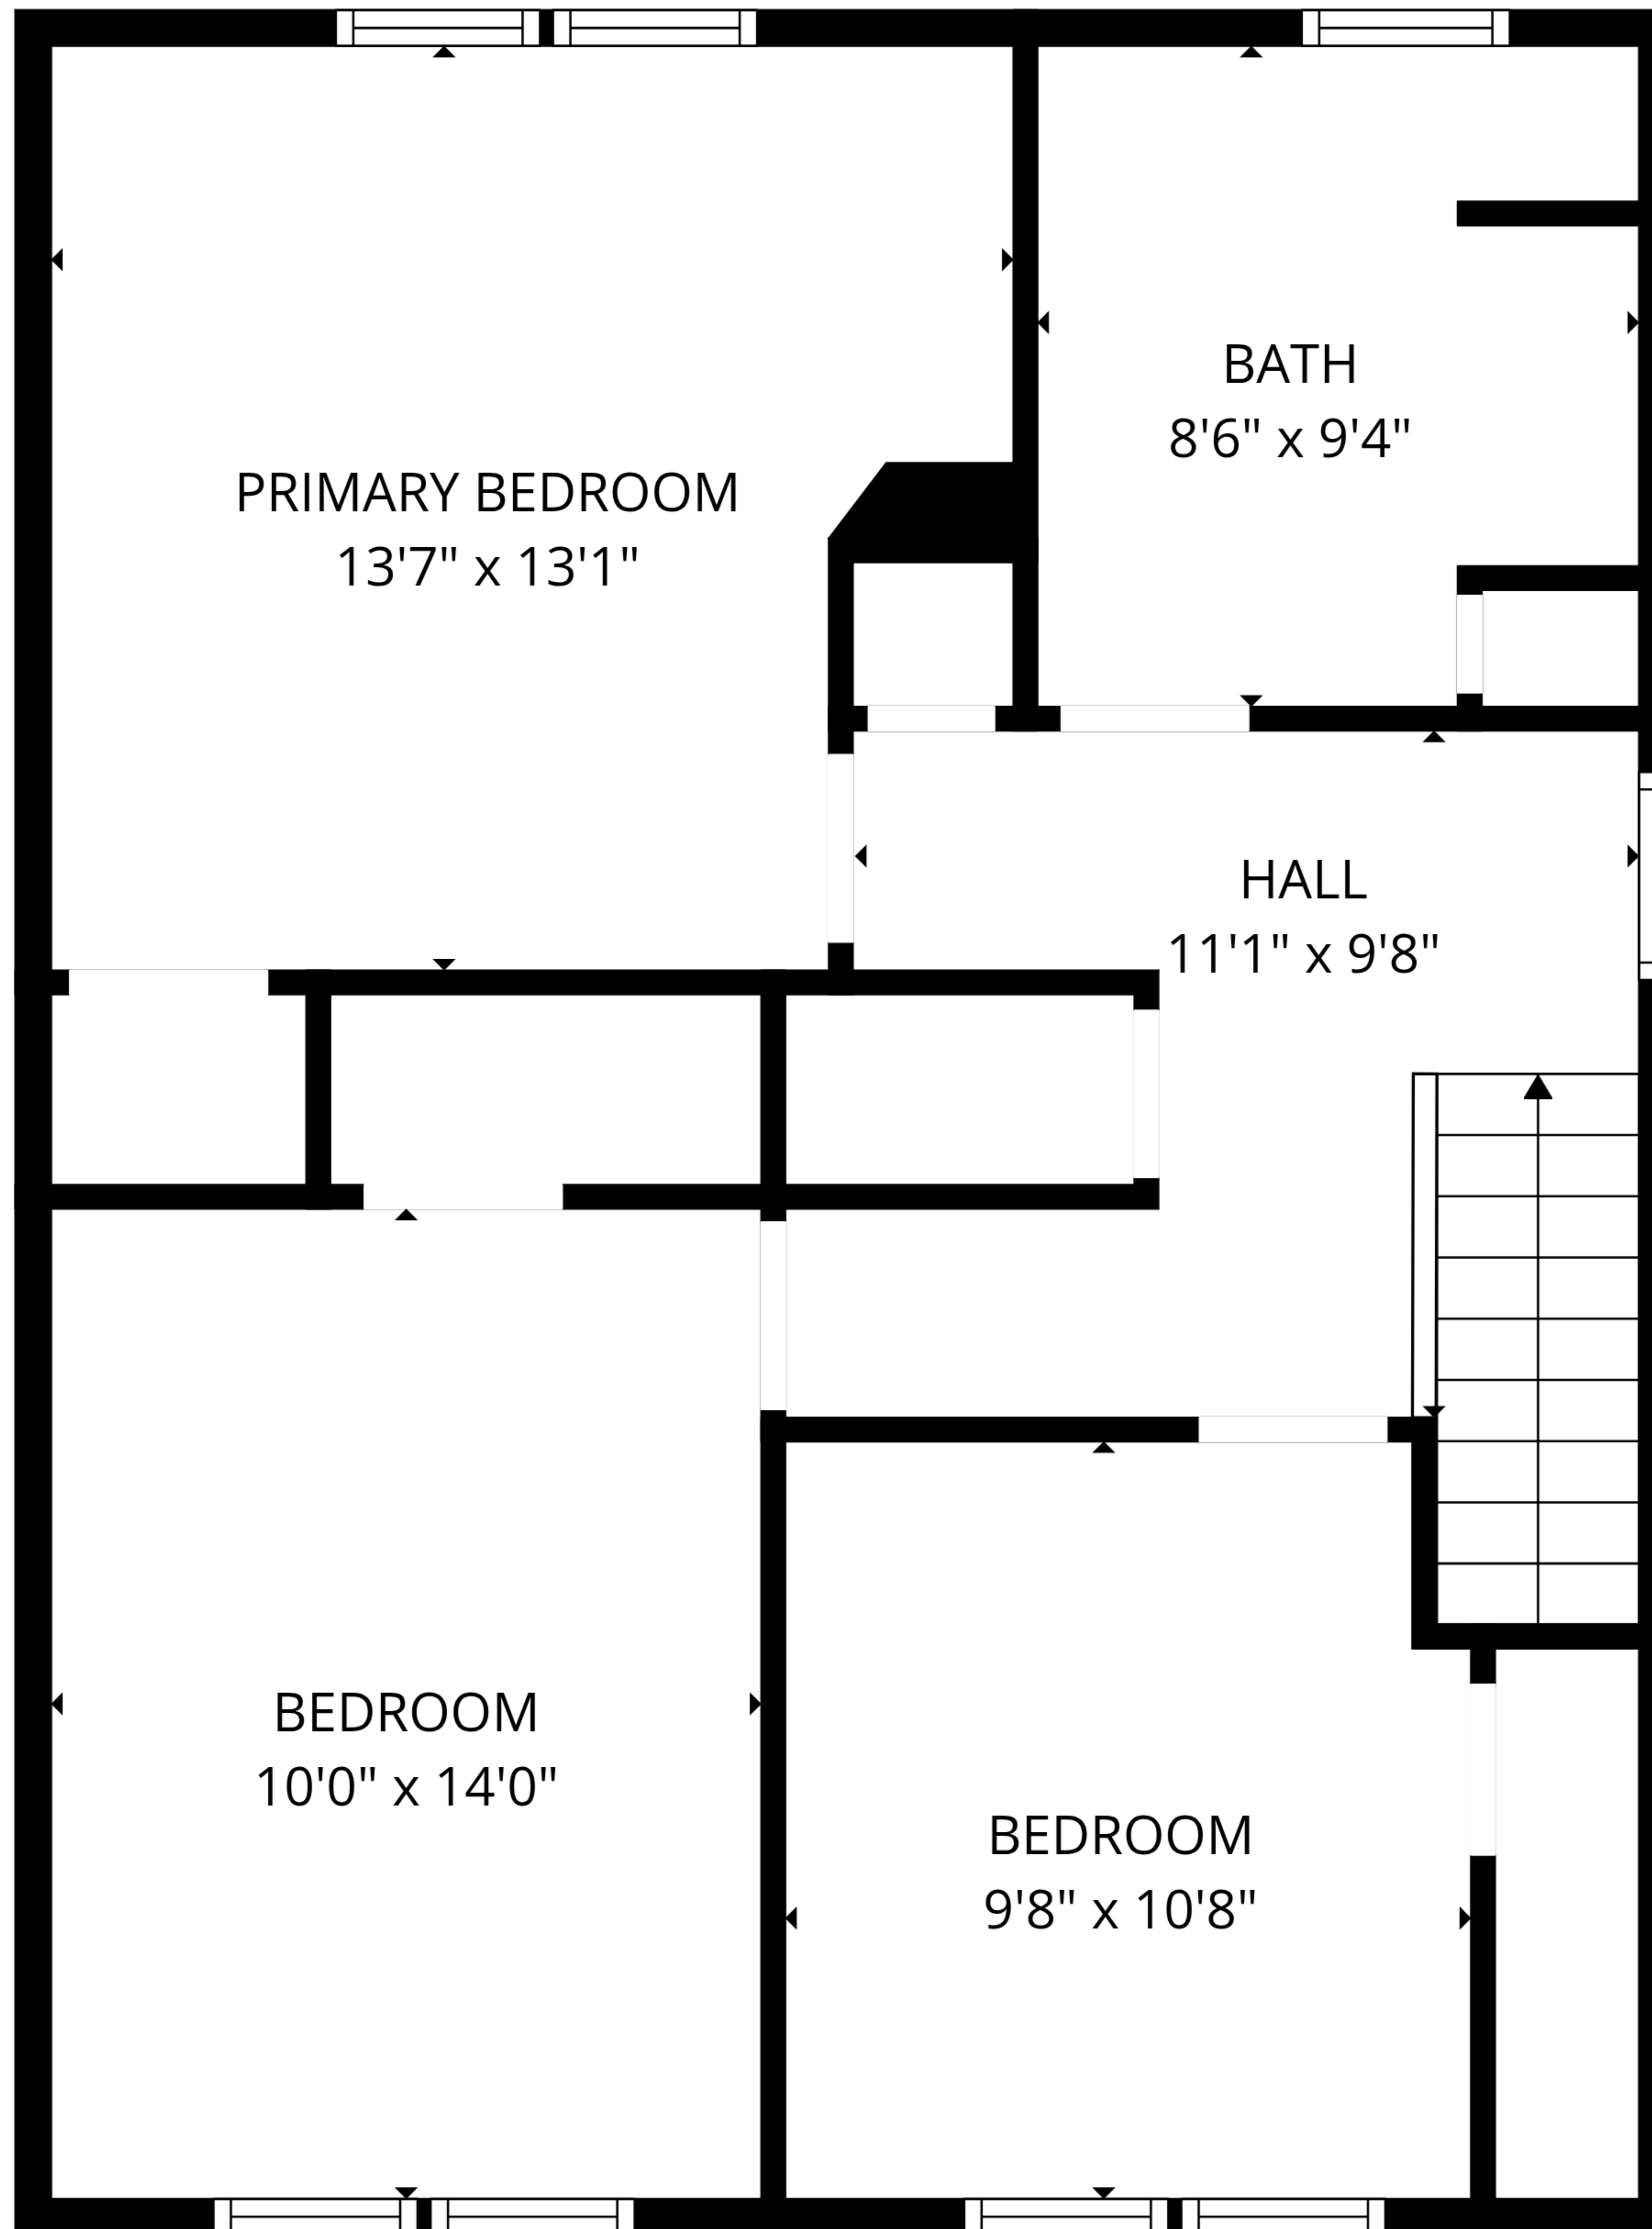

TOTAL: 1727 sq. ft

1st floor: 1047 sq. ft, 2nd floor: 680 sq. ft

EXCLUDED AREAS: FIREPLACE: 9 sq. ft, WALLS: 120 sq. ft

TOTAL: 1727 sq. ft

1st floor: 1047 sq. ft, 2nd floor: 680 sq. ft

EXCLUDED AREAS: FIREPLACE: 9 sq. ft, WALLS: 120 sq. ft

1st floor

2nd floor

TOTAL: 1727 sq. ft
 1st floor: 1047 sq. ft, 2nd floor: 680 sq. ft
 EXCLUDED AREAS: FIREPLACE: 9 sq. ft, WALLS: 120 sq. ft