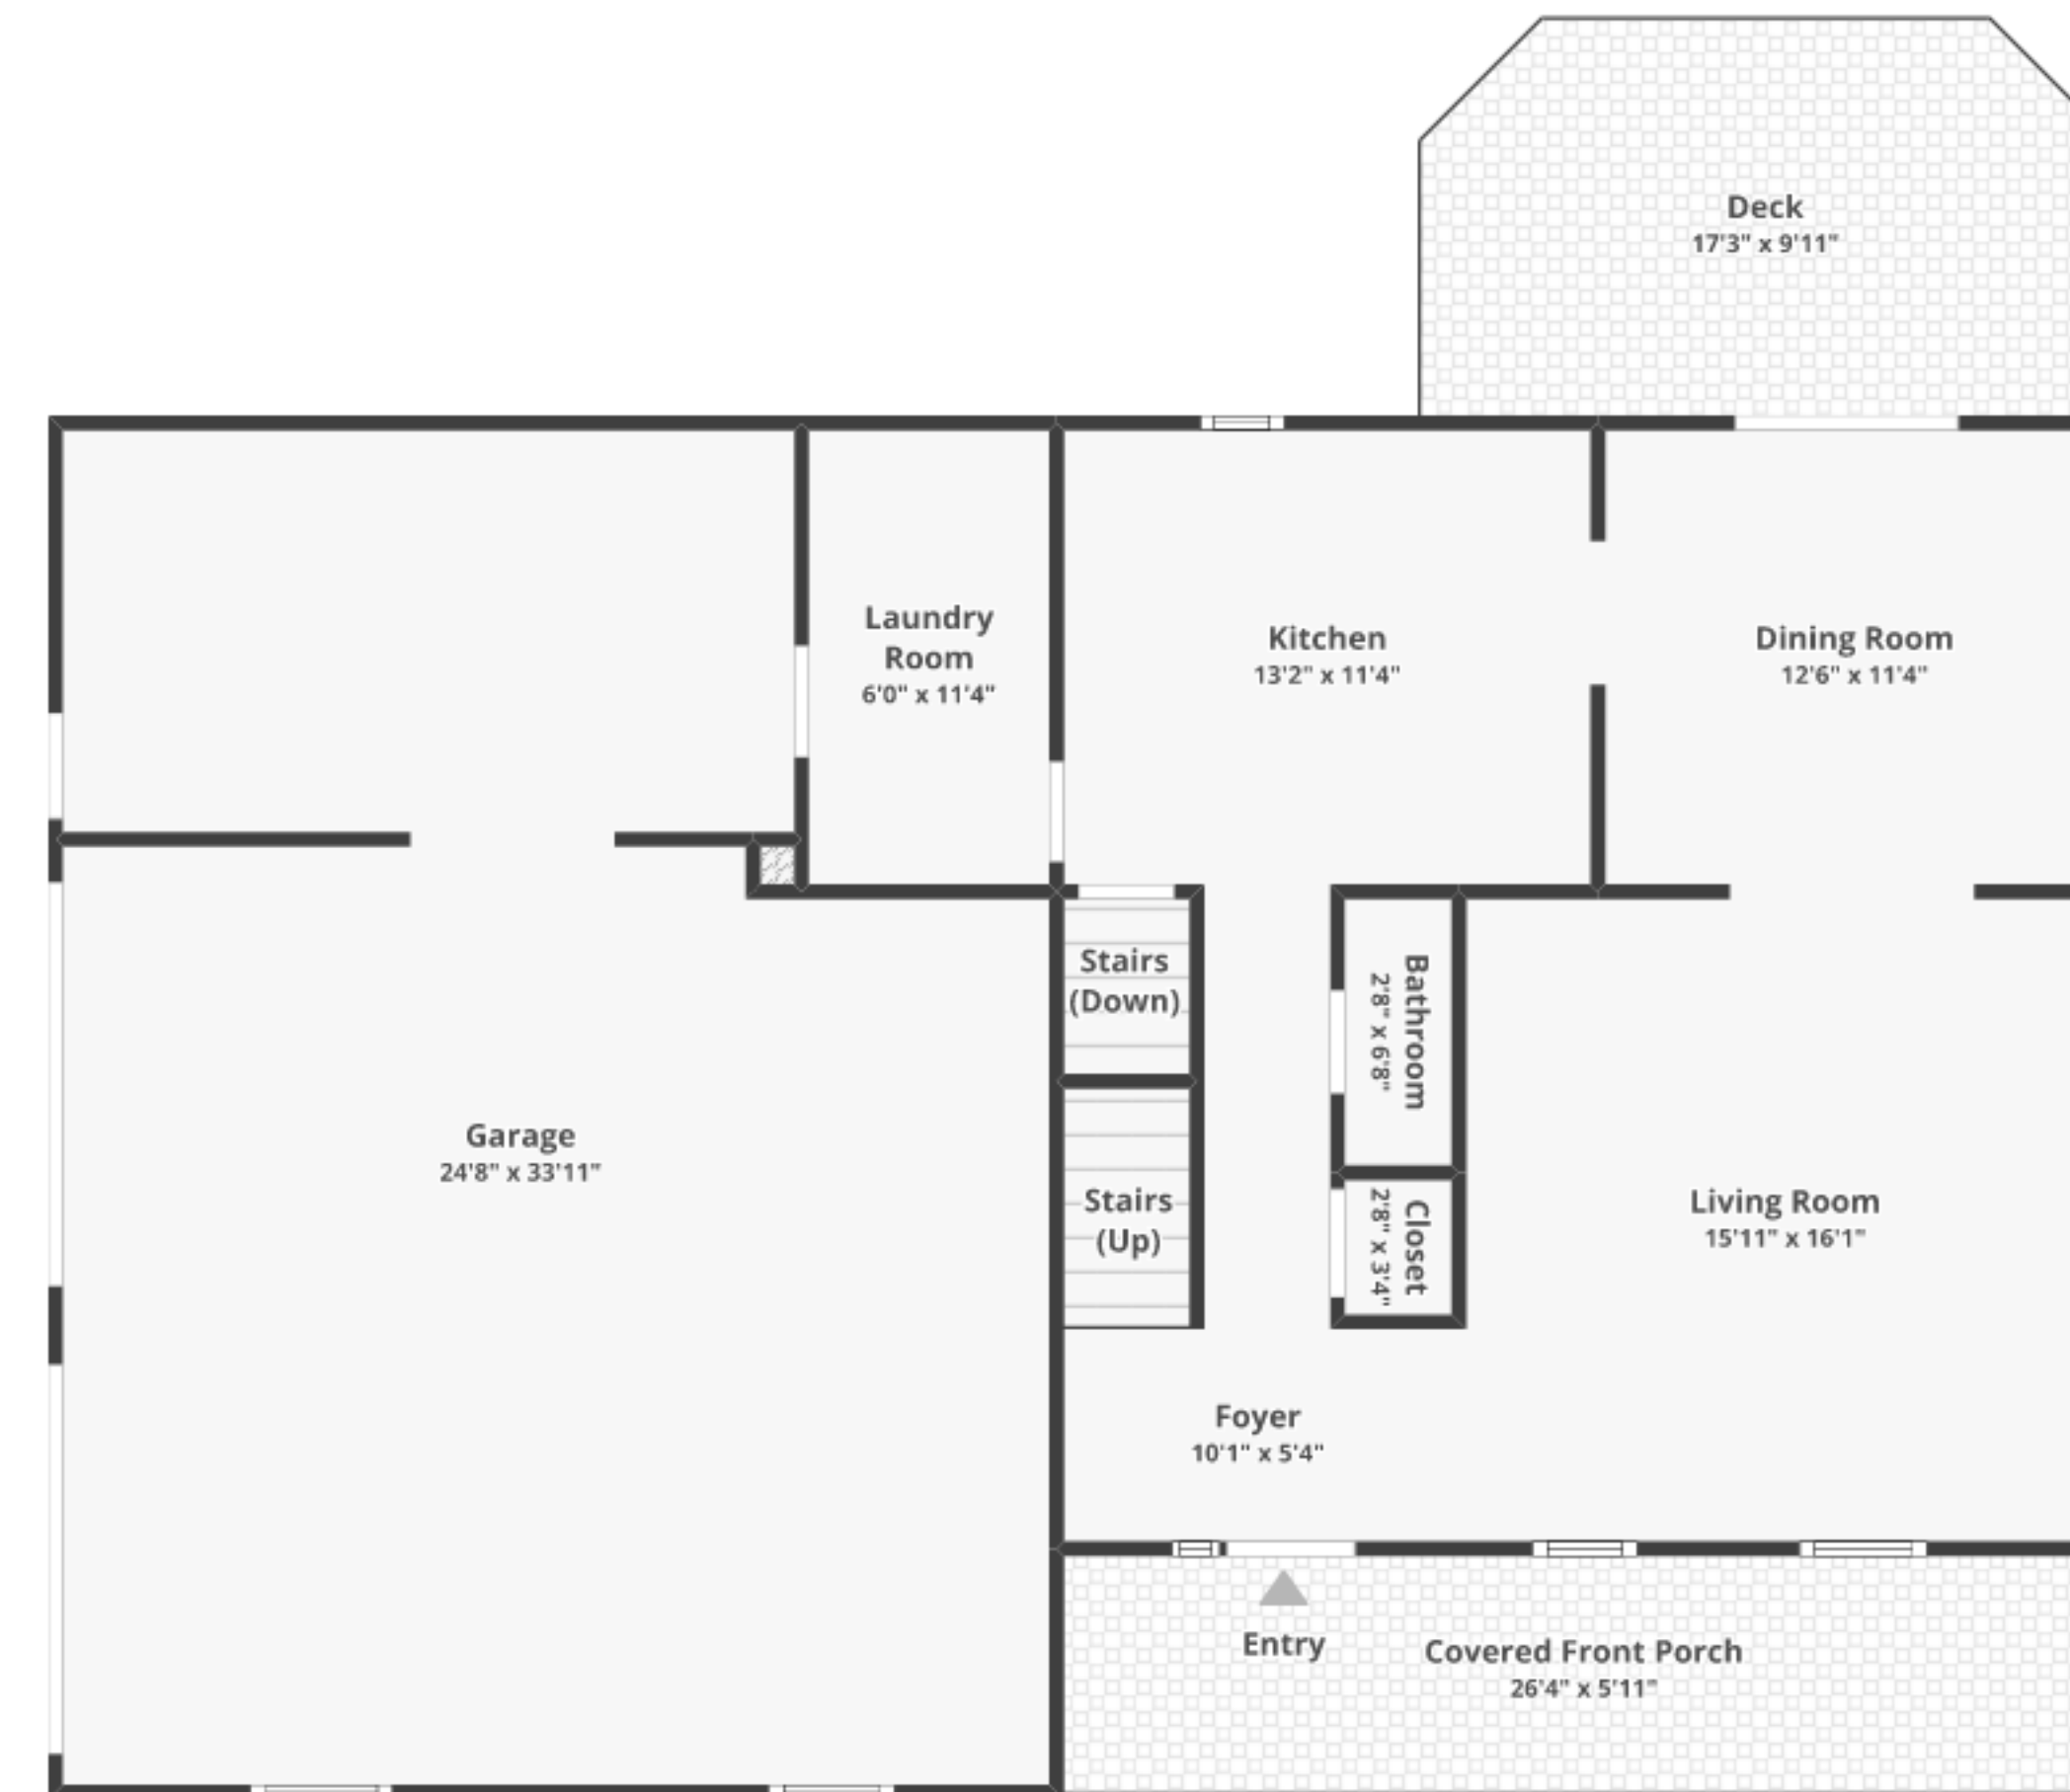

2147 Sheri Ln, Mount Joy, PA 17552

Total finished area: ~2,562.42 sq. ft.

Total unfinished area: ~ 74.82 sq. ft.

FLOOR 1
Finished area: ~764.41 sq. ft.
Unfinished area: ~0.78 sq. ft.

BASEMENT
Finished area: ~844.68 sq. ft.
Unfinished area: ~74.04 sq. ft.

FLOOR 2
Finished area: ~953.32 sq. ft.
Unfinished area: ~0 sq. ft.