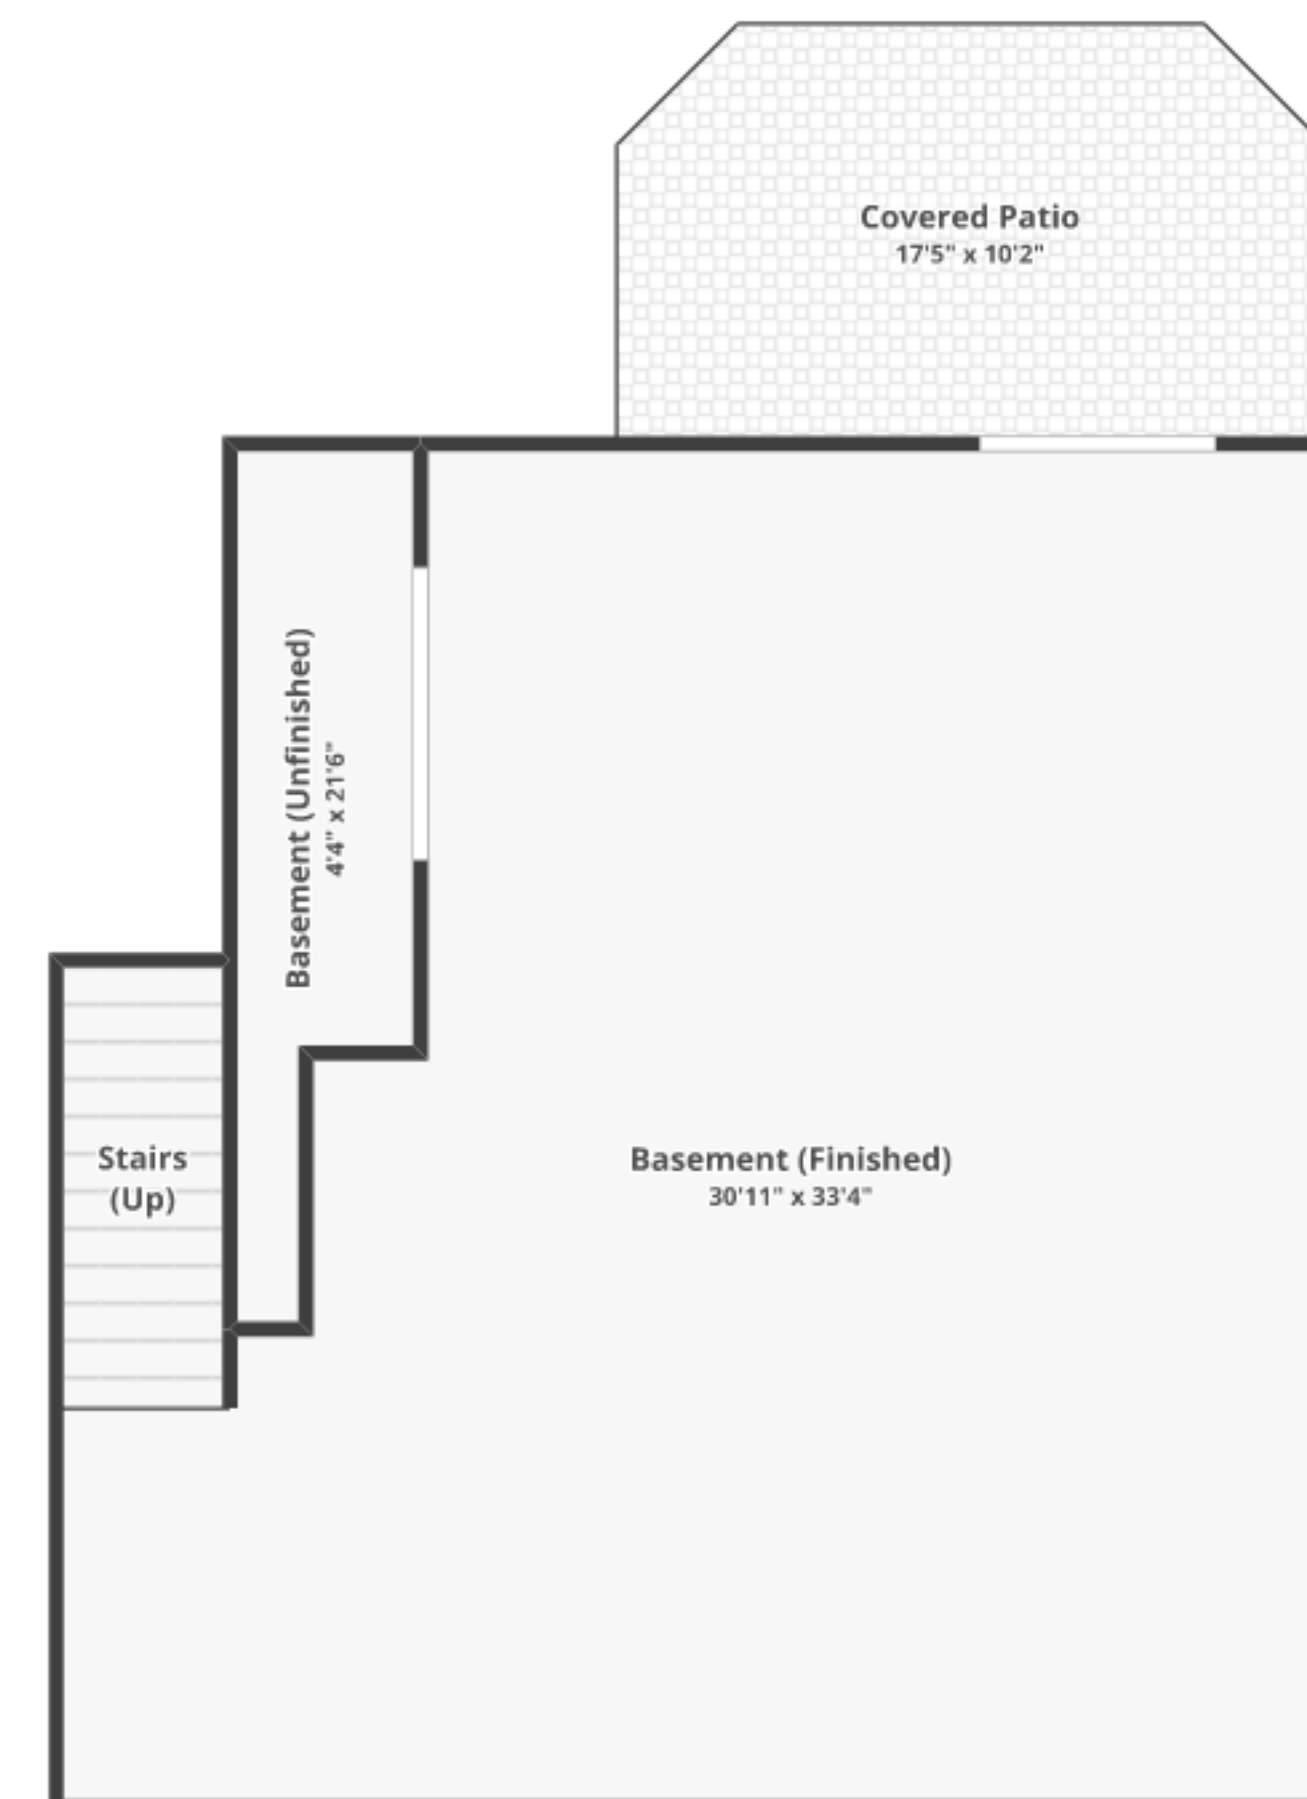

2147 Sheri Ln, Mount Joy, PA 17552

Total finished area: ~2,562.42 sq. ft.

Total unfinished area: ~ 74.82 sq. ft.

FLOOR 1
Finished area: ~764.41 sq. ft.
Unfinished area: ~0.78 sq. ft.

BASEMENT
Finished area: ~844.68 sq. ft.
Unfinished area: ~74.04 sq. ft.

FLOOR 2
Finished area: ~953.32 sq. ft.
Unfinished area: ~0 sq. ft.