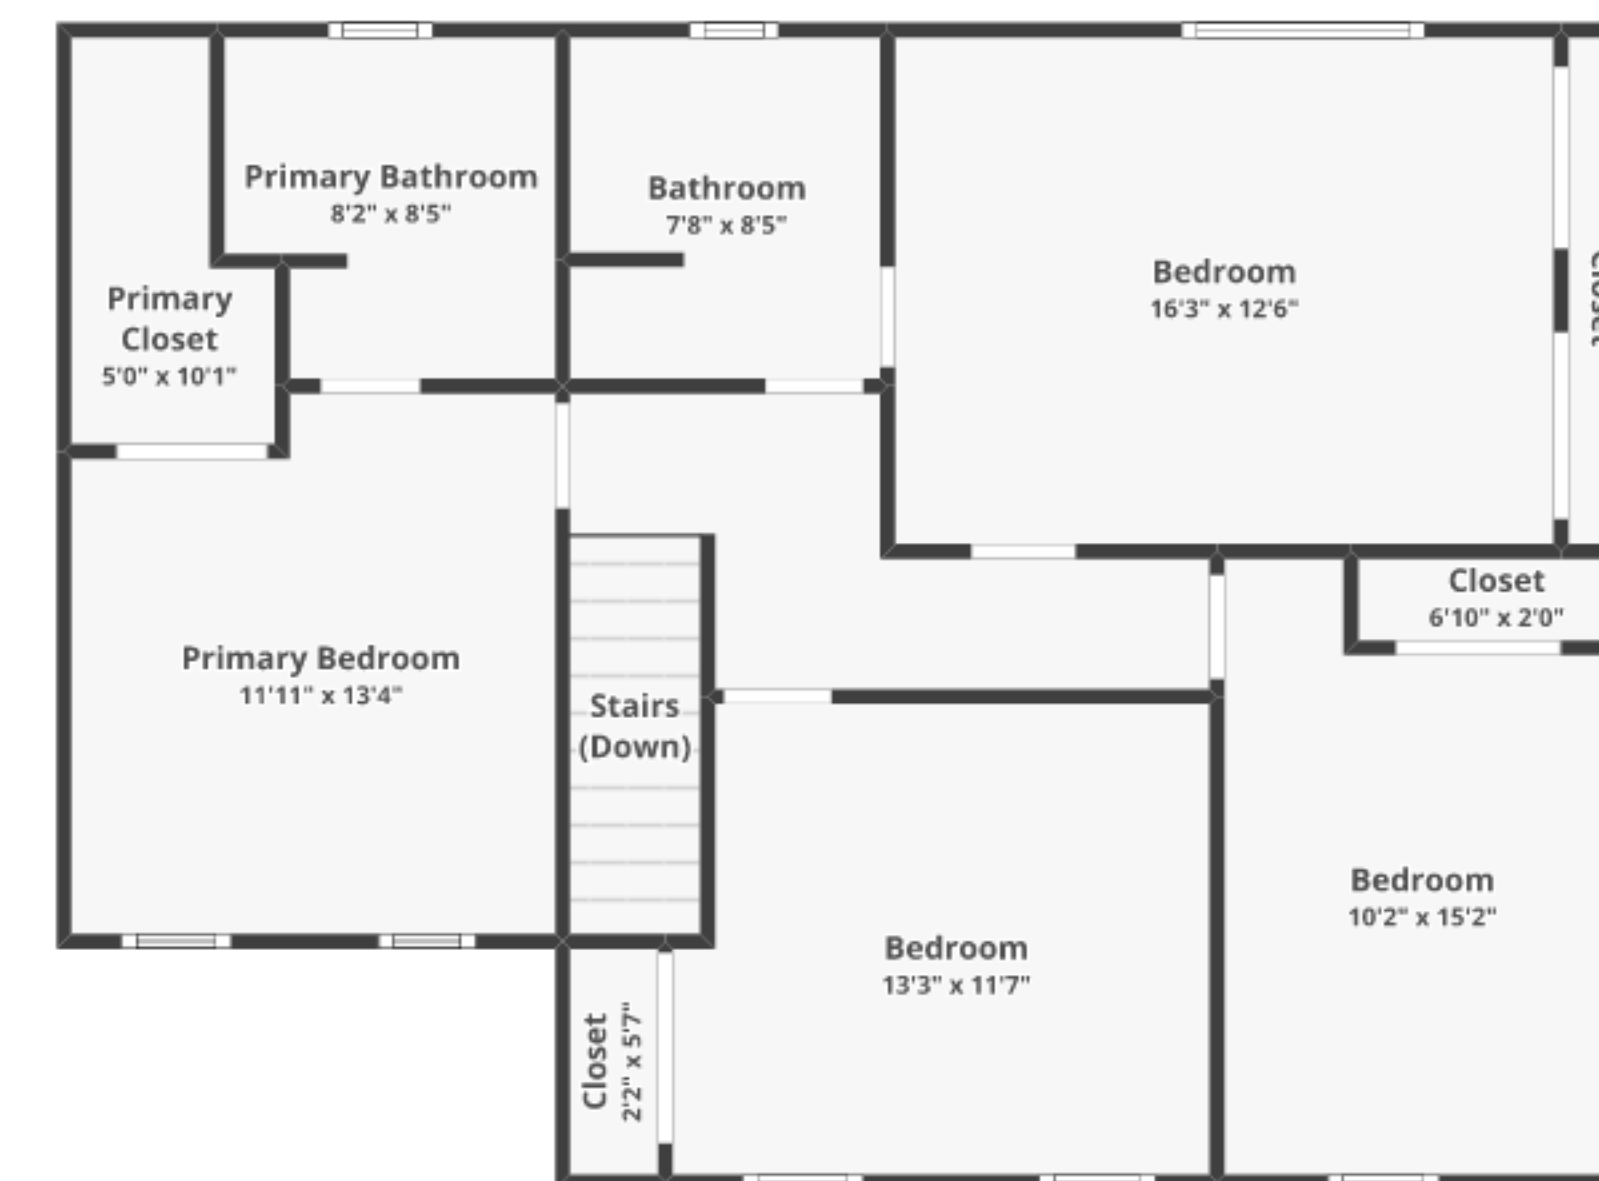

2147 Sheri Ln, Mount Joy, PA 17552

Total finished area: ~2,562.42 sq. ft.

Total unfinished area: ~ 74.82 sq. ft.

FLOOR 1
Finished area: ~764.41 sq. ft.
Unfinished area: ~0.78 sq. ft.

BASEMENT
Finished area: ~844.68 sq. ft.
Unfinished area: ~74.04 sq. ft.

FLOOR 2
Finished area: ~953.32 sq. ft.
Unfinished area: ~0 sq. ft.