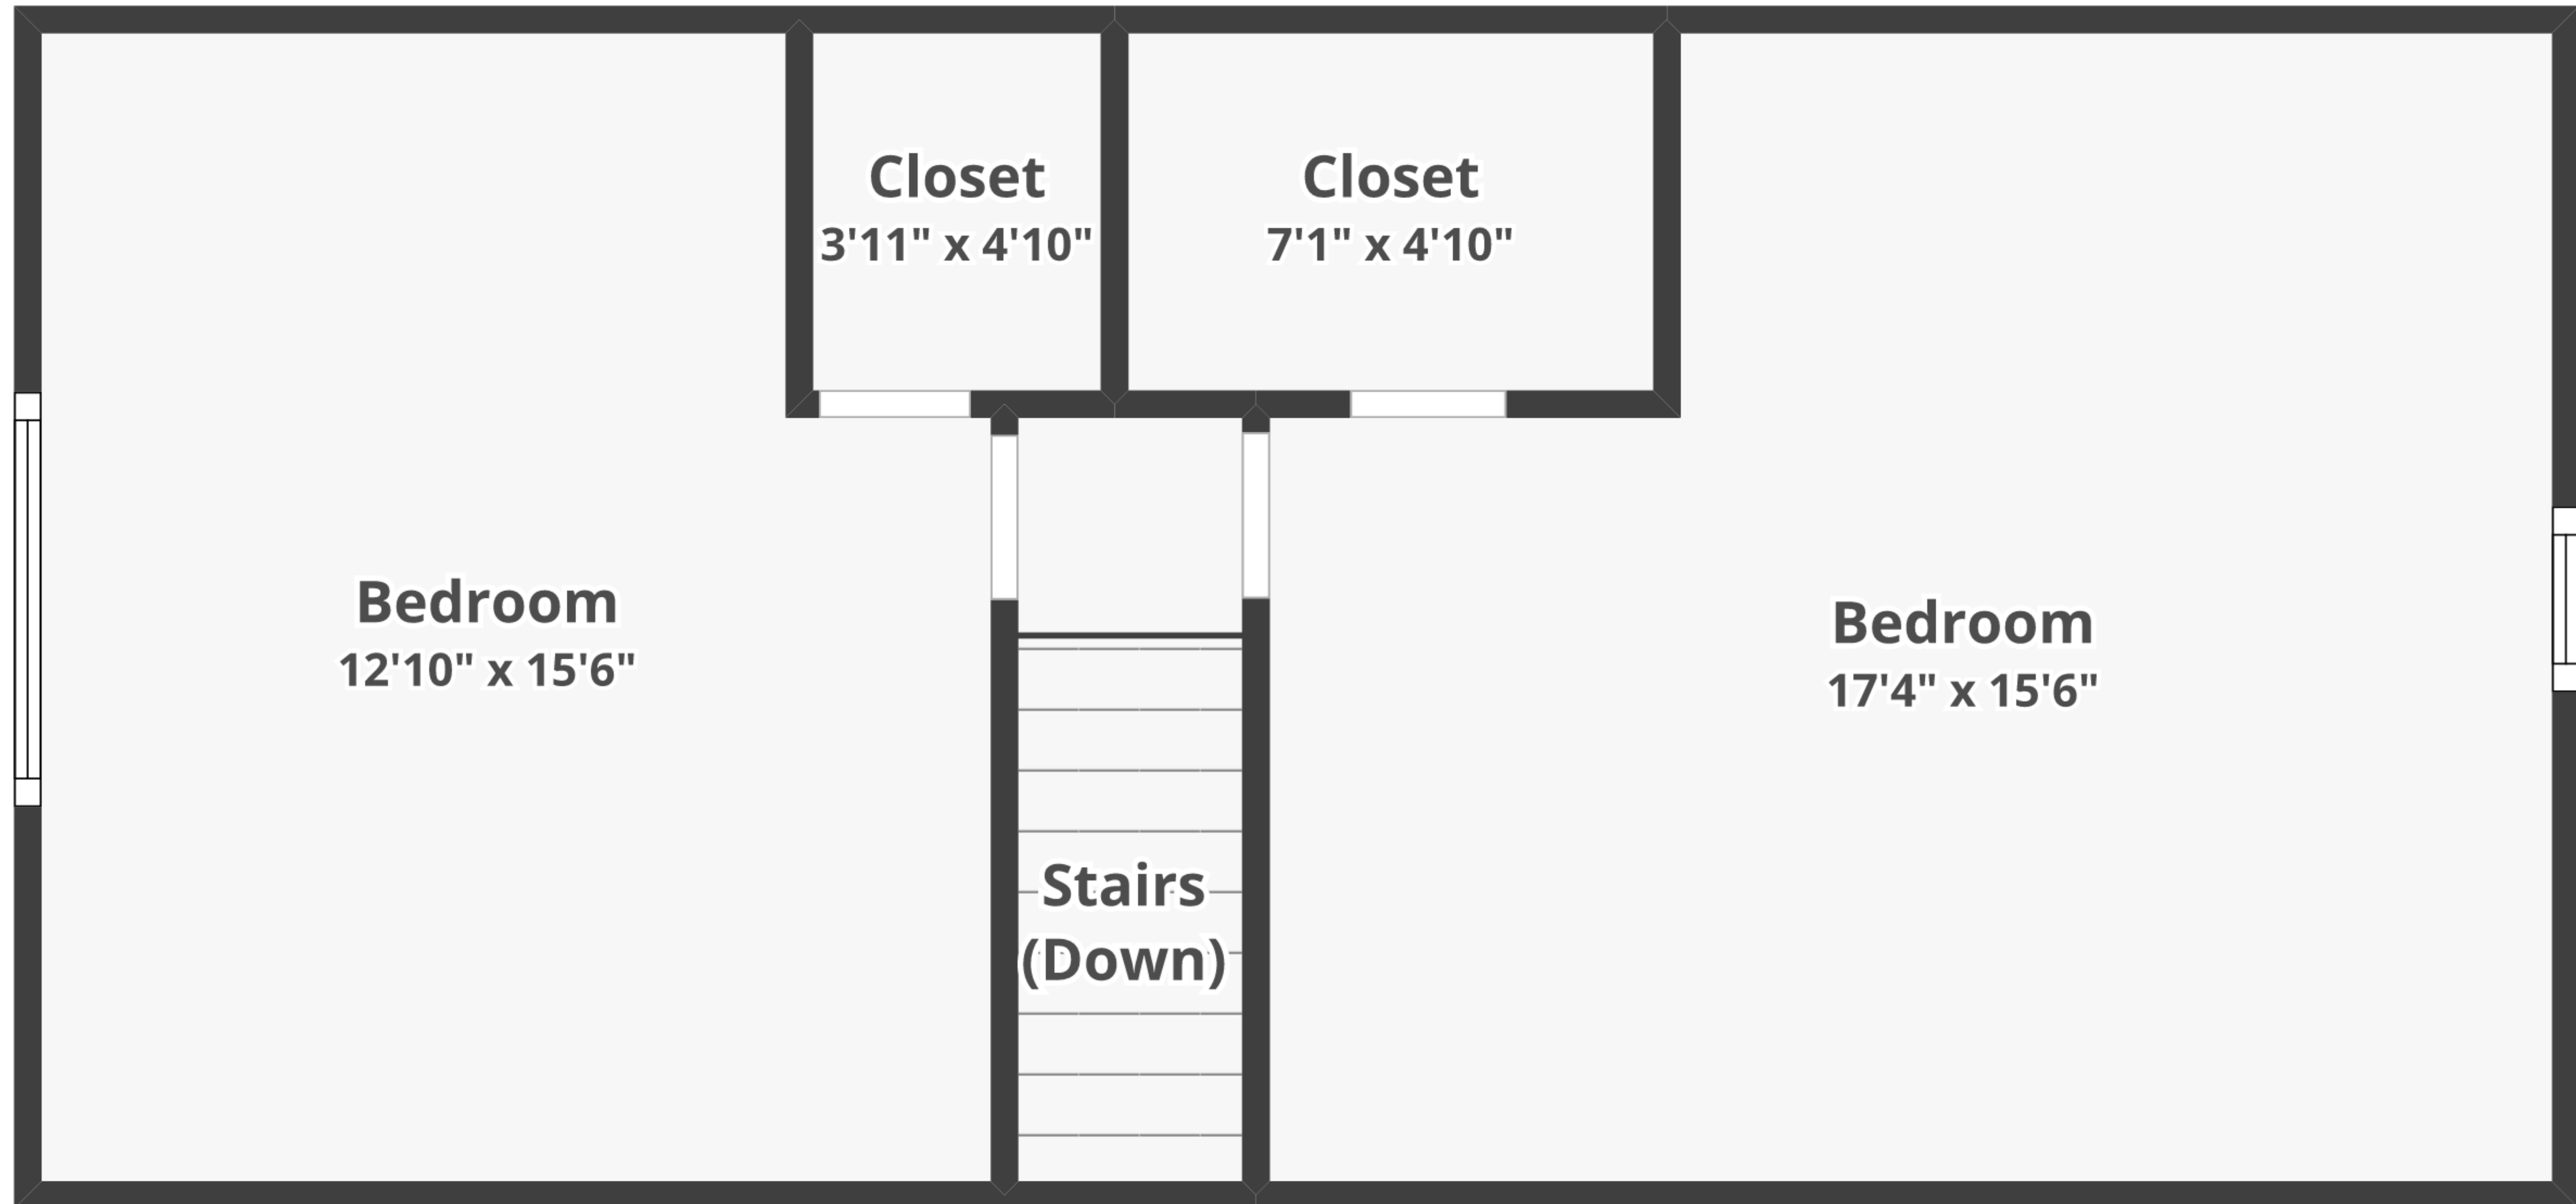

**2516 Cleveland Ave, West Lawn, PA 19609**

Total finished area: ~1,342.59 sq. ft.

Total unfinished area: ~632.66 sq. ft.

**Floor 2**

Finished area: ~510.1 sq. ft.

Unfinished area: ~0 sq. ft.