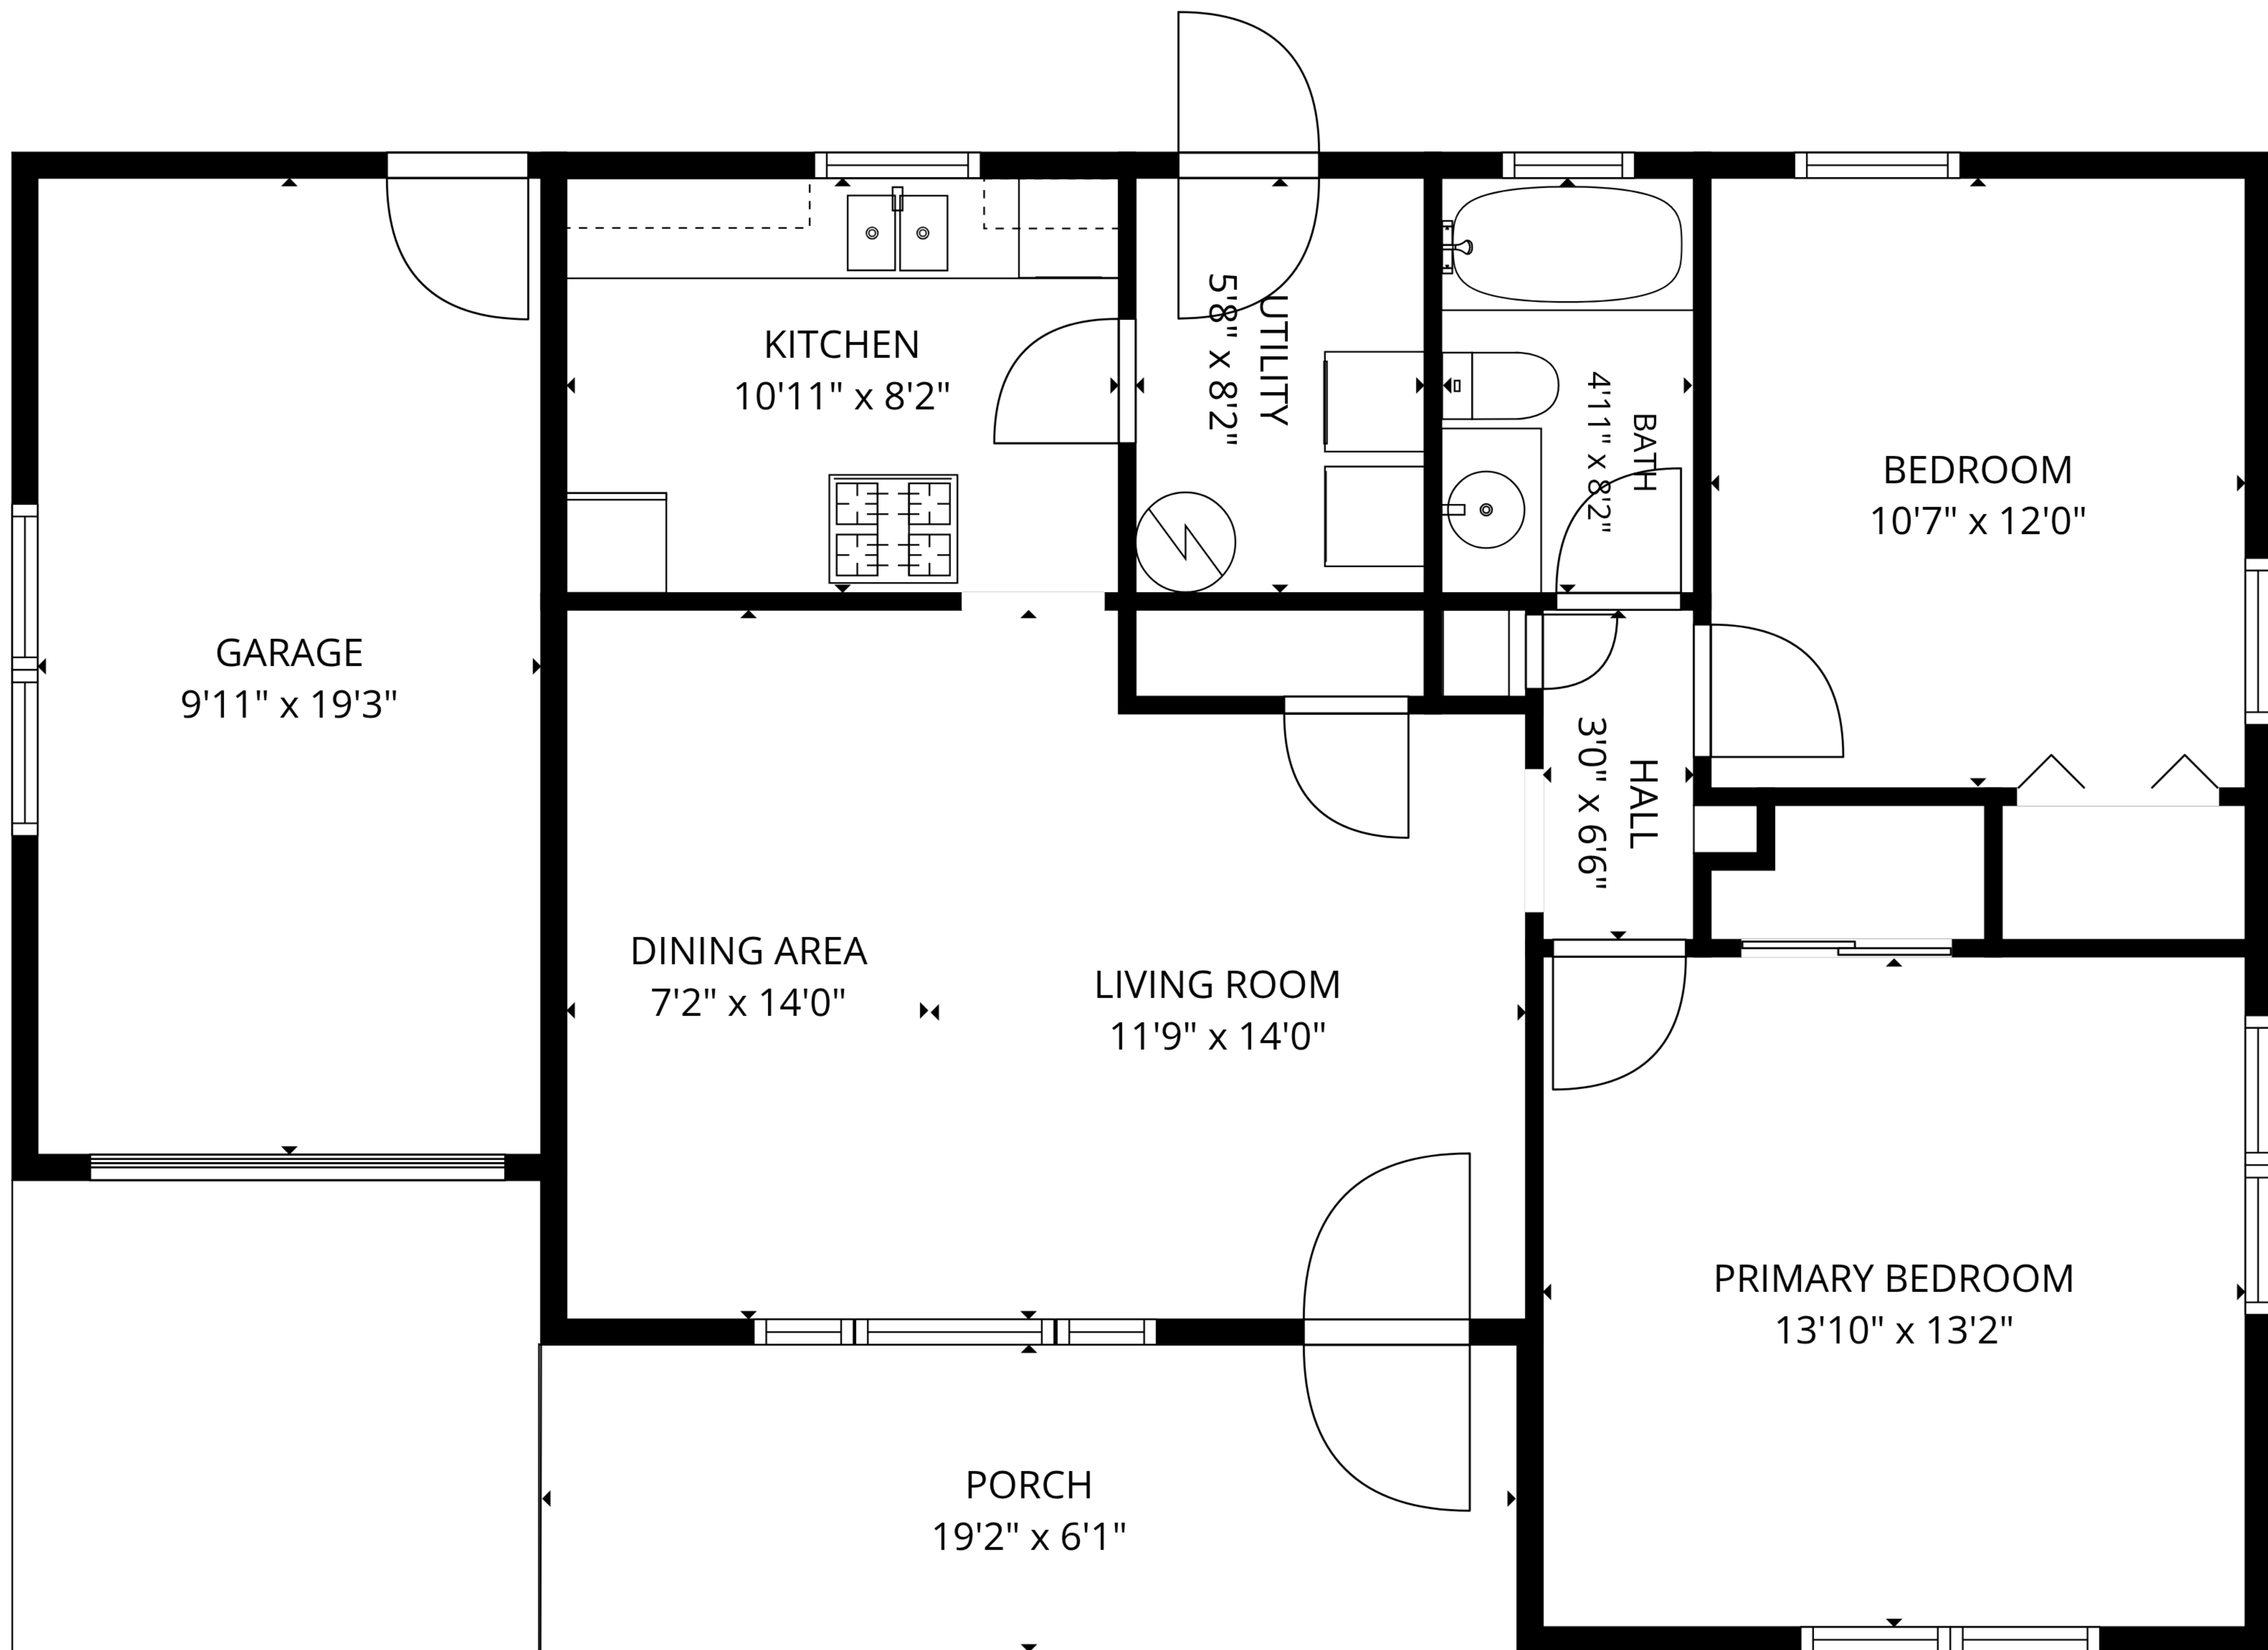

**TOTAL: 830 sq. ft**

1st floor: 830 sq. ft

EXCLUDED AREAS: GARAGE: 191 sq. ft, PORCH: 117 sq. ft, WALLS: 82 sq. ft

SIZES AND DIMENSIONS ARE APPROXIMATE, ACTUAL MAY VARY.

**TOTAL: 830 sq. ft**  
 1st floor: 830 sq. ft  
 EXCLUDED AREAS: GARAGE: 191 sq. ft, PORCH: 117 sq. ft, WALLS: 82 sq. ft

SIZES AND DIMENSIONS ARE APPROXIMATE, ACTUAL MAY VARY.