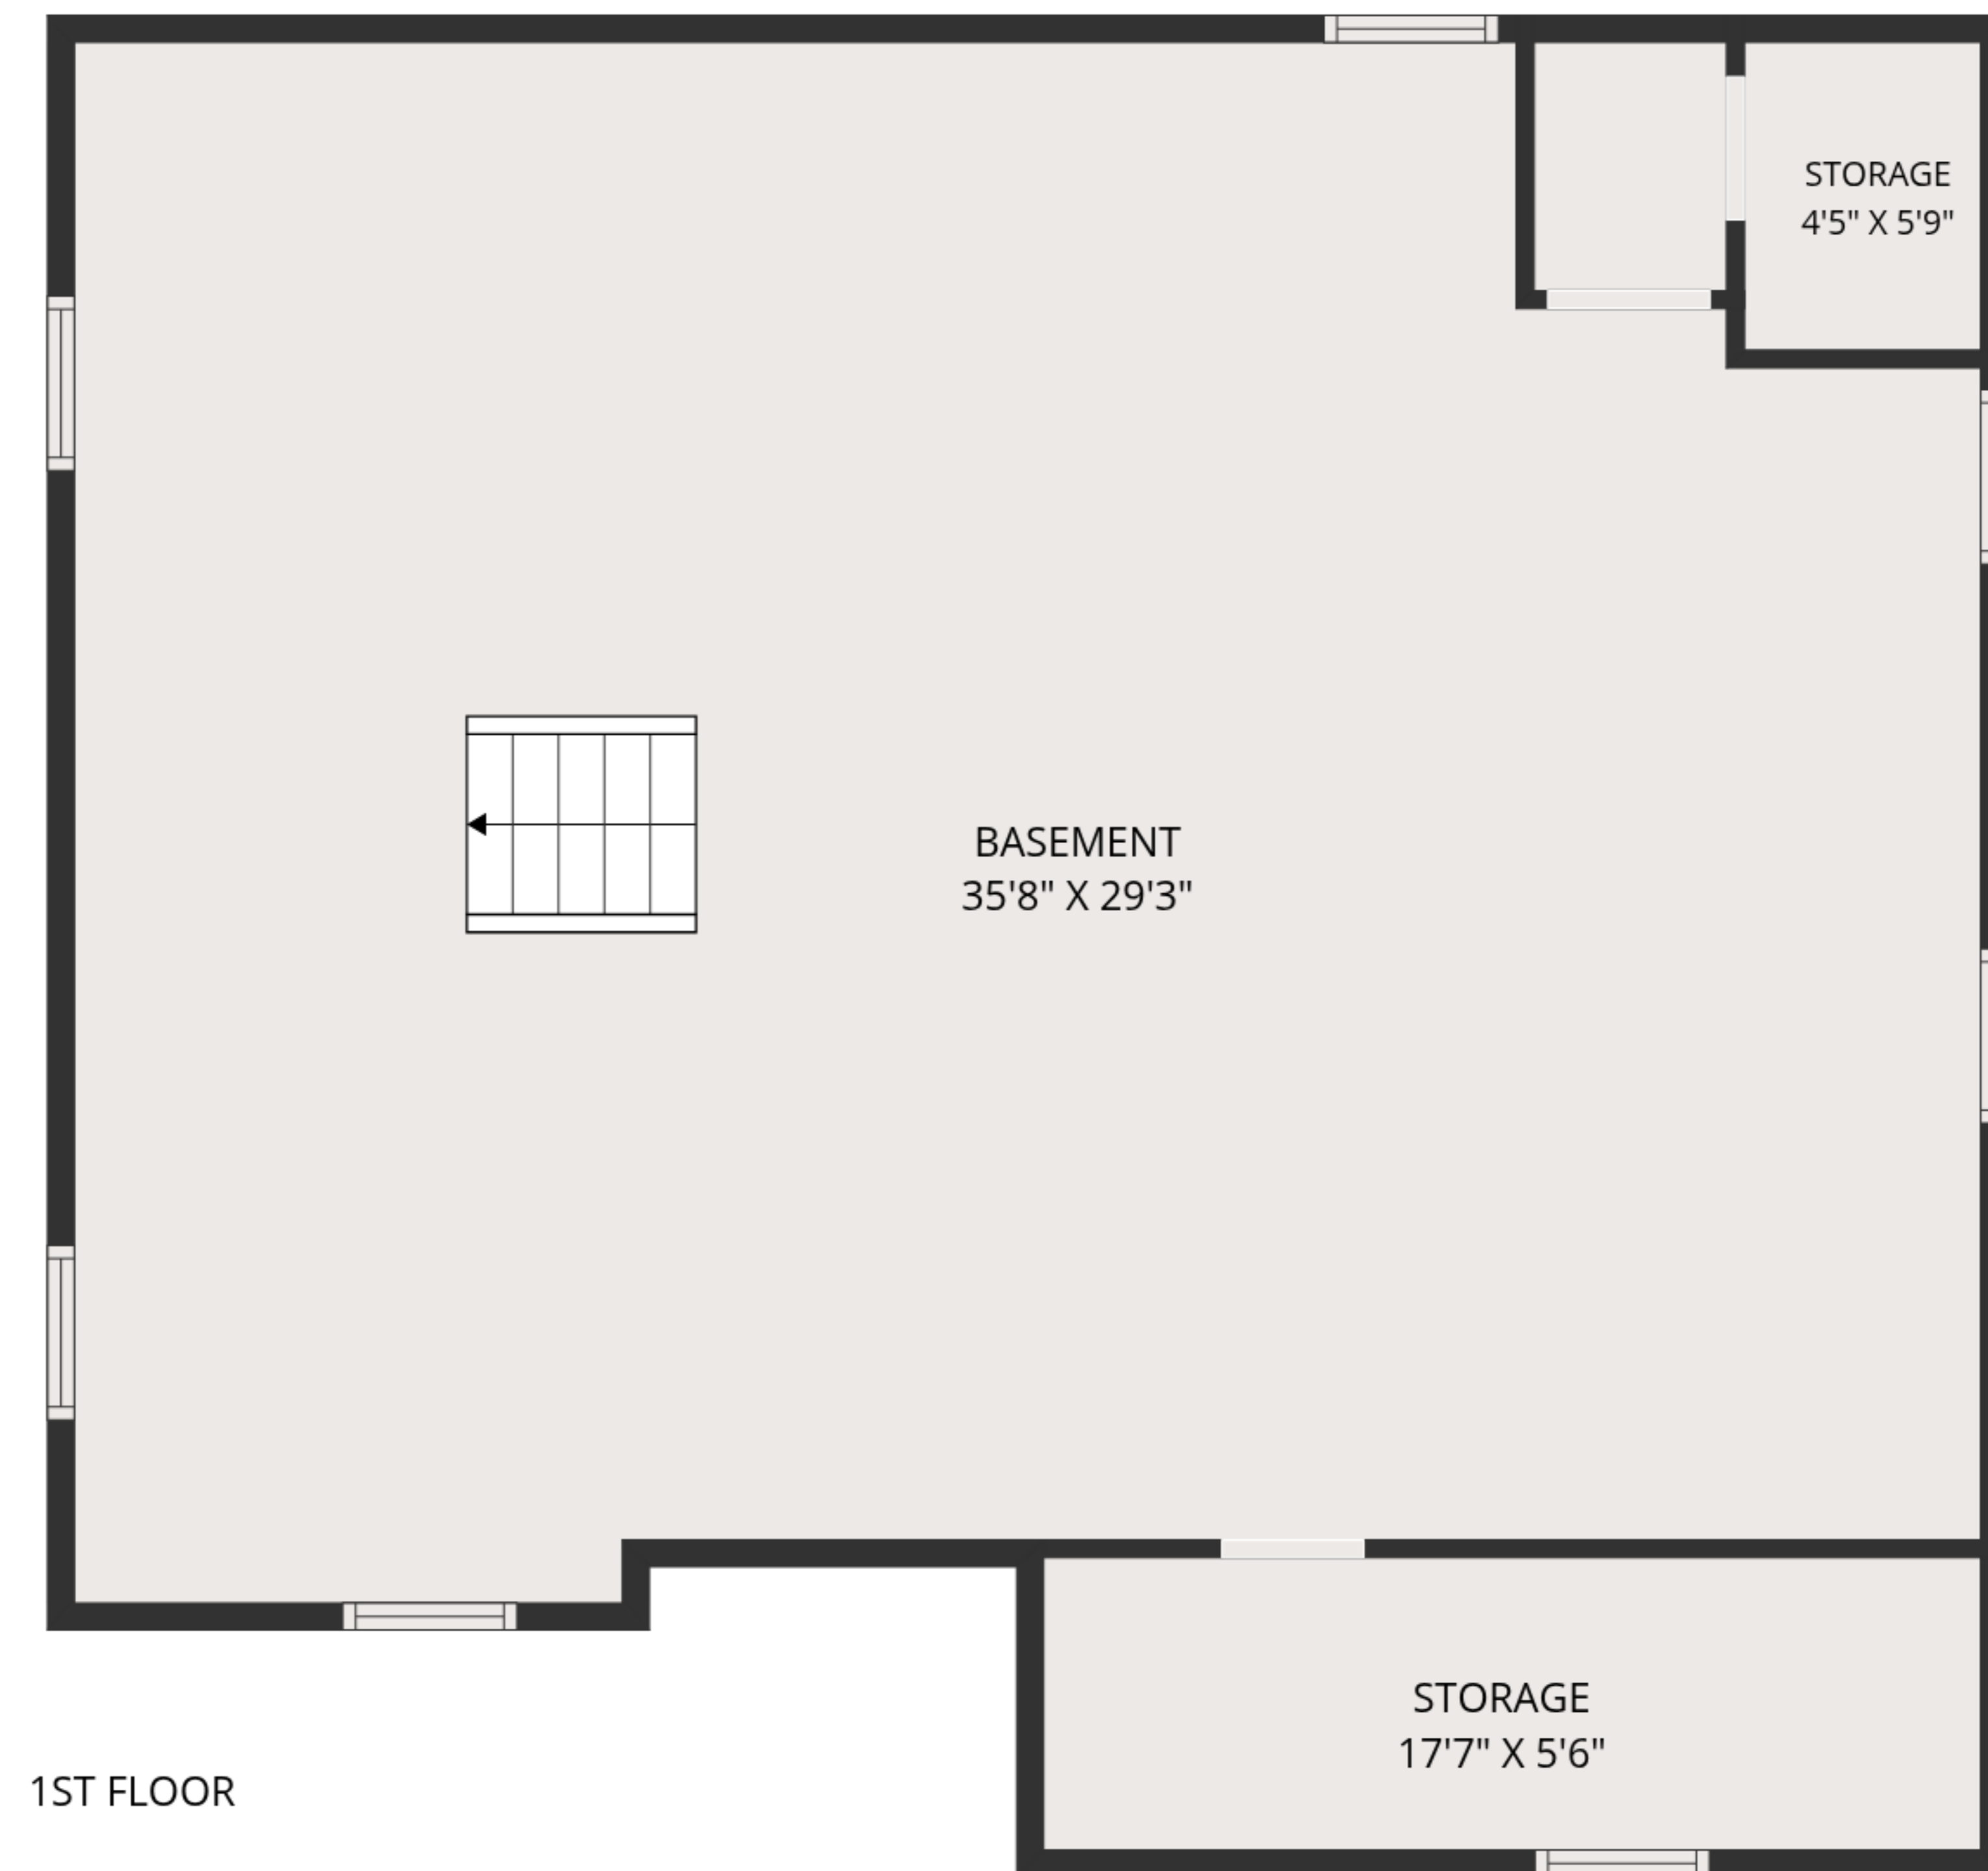

TOTAL: 2729 sq. ft
 1st floor: 975 sq. ft, 2nd floor: 1118 sq. ft, 3rd floor: 636 sq. ft
 EXCLUDED AREAS: STORAGE: 123 sq. ft, UNDEFINED: 17 sq. ft, FIREPLACE: 9 sq. ft,
 WALLS: 204 sq. ft

MEASUREMENTS ARE DEEMED HIGHLY RELIABLE BUT NOT GUARANTEED.