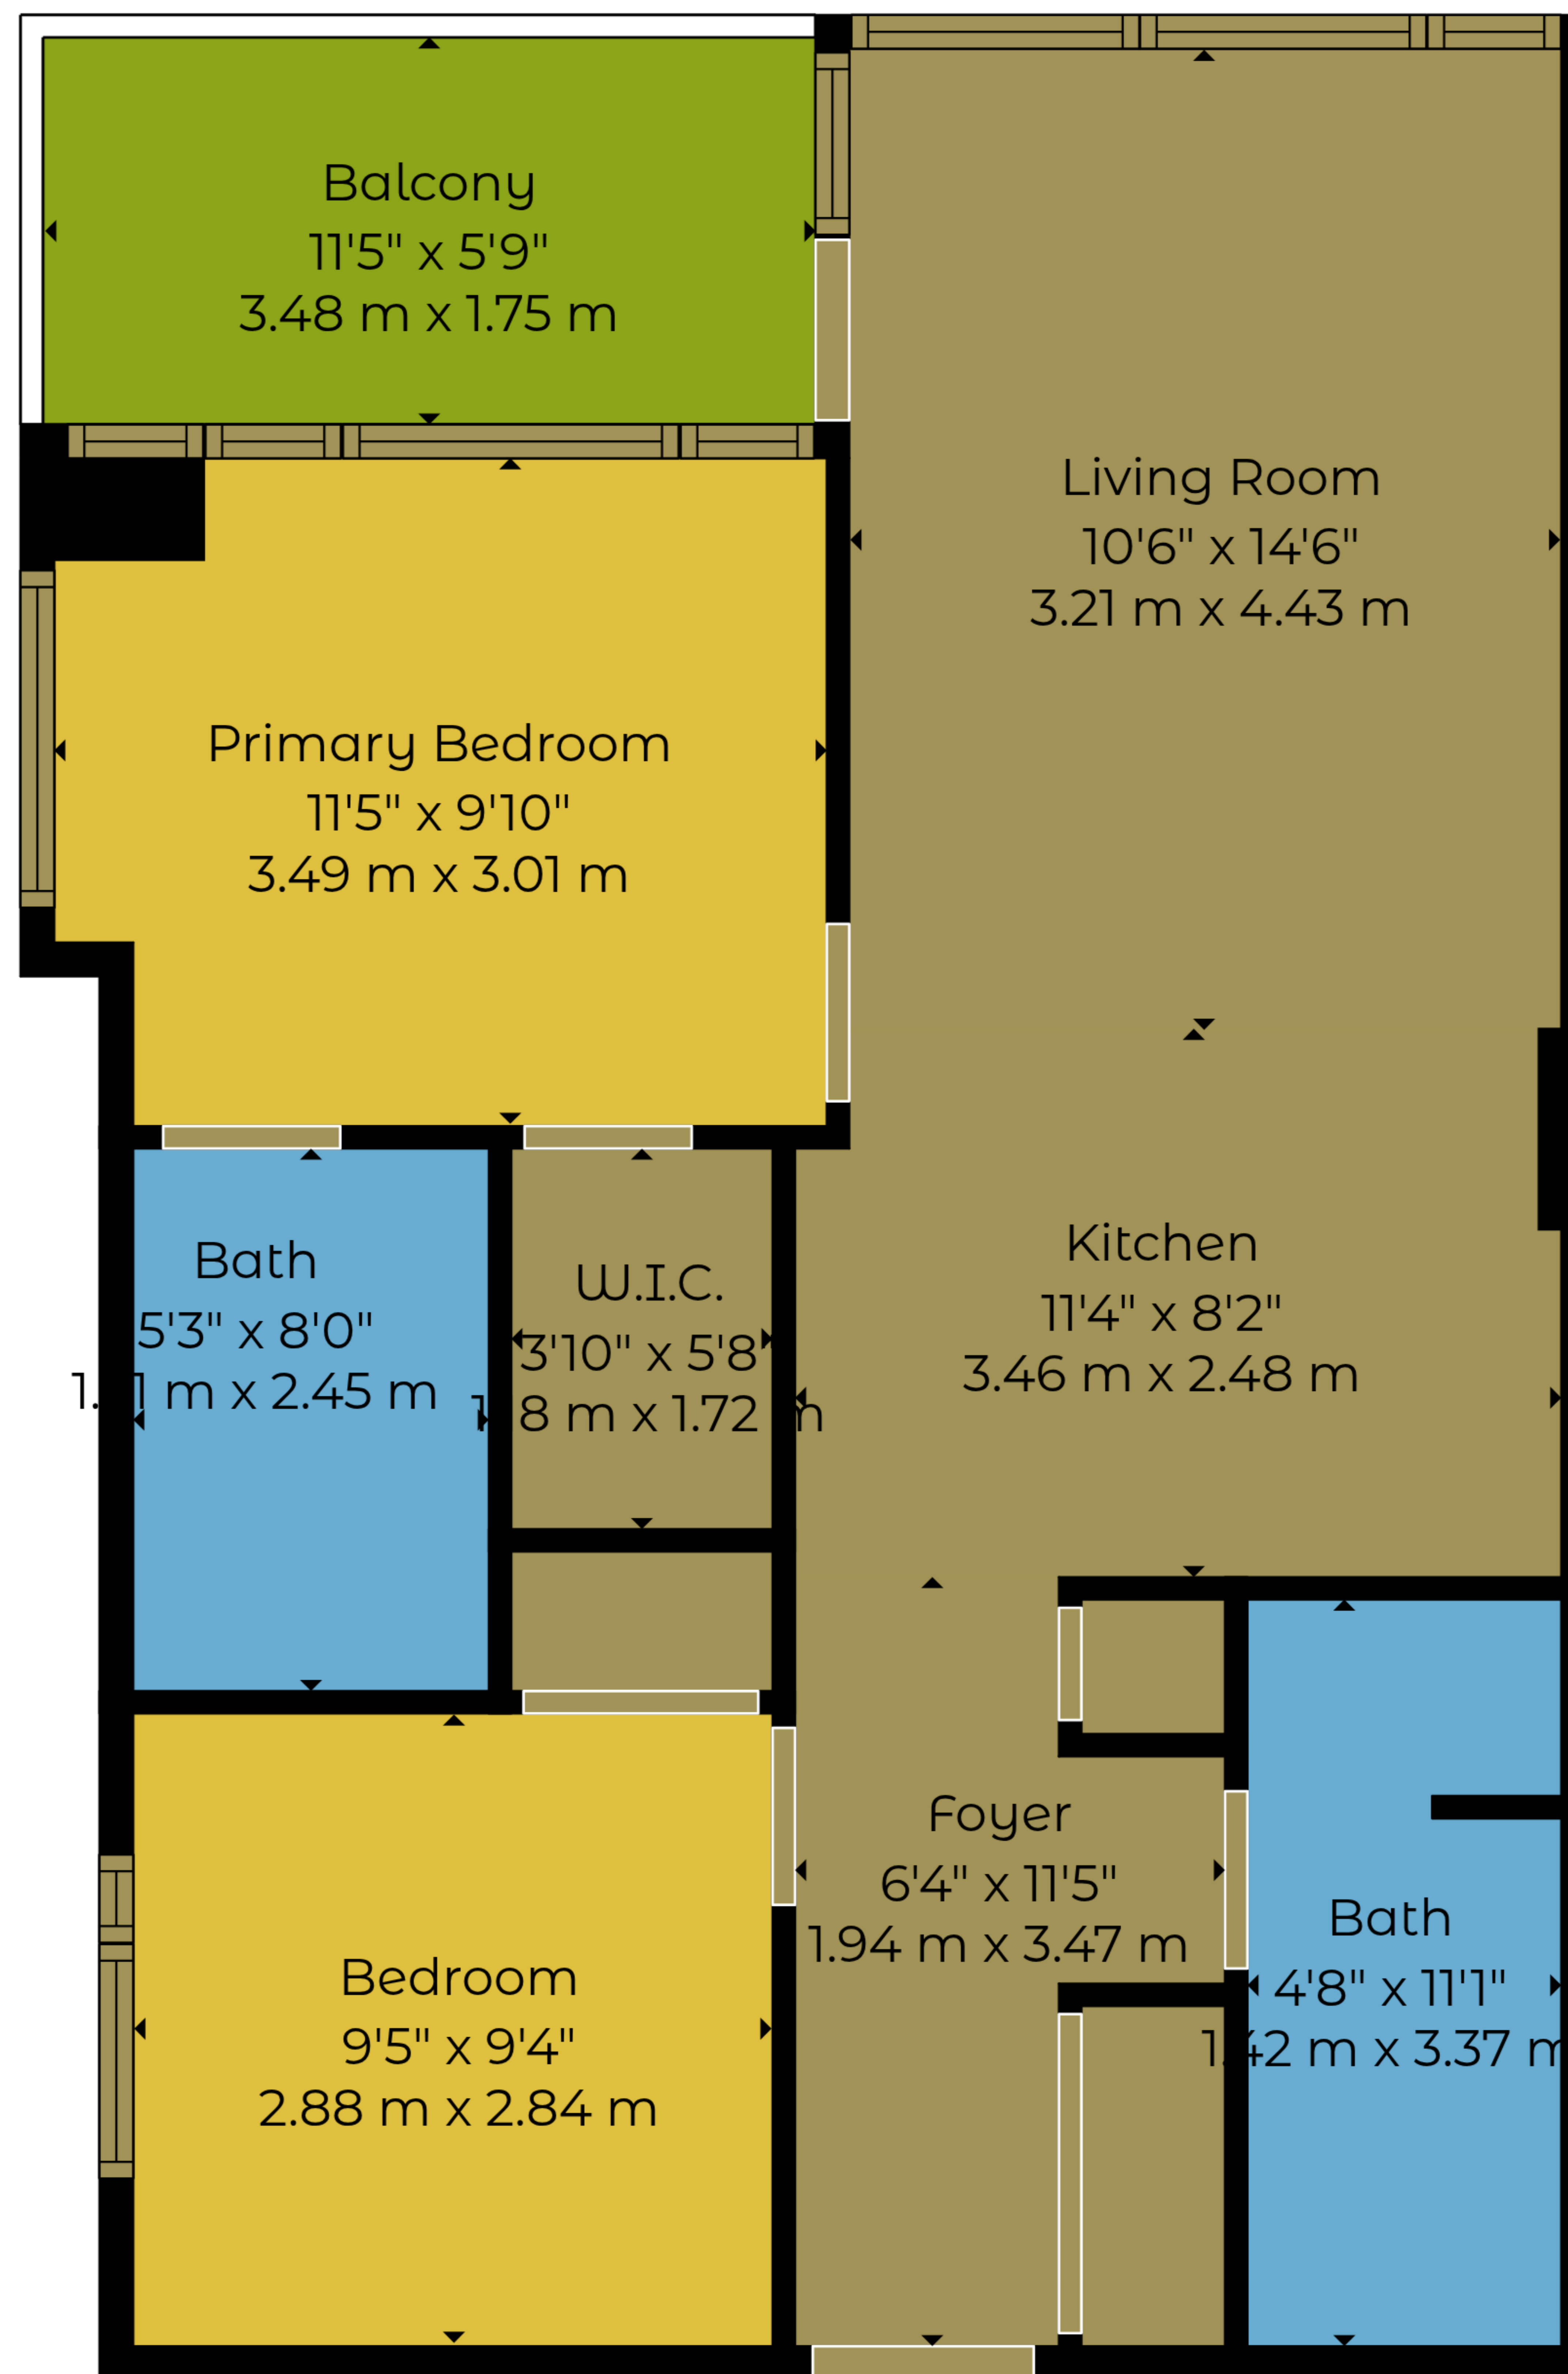

TOTAL: 665 sq. ft, 62 m2

1st floor: 665 sq. ft, 62 m2

EXCLUDED AREAS: BALCONY: 66 sq. ft, 6 m2, WALLS: 57 sq. ft, 5 m2

Measurements Deemed Highly Reliable But Not Guaranteed.

TOTAL: 665 sq. ft, 62 m2

1st floor: 665 sq. ft, 62 m2

EXCLUDED AREAS: BALCONY: 66 sq. ft, 6 m2, WALLS: 57 sq. ft, 5 m2

Measurements Deemed Highly Reliable But Not Guaranteed.