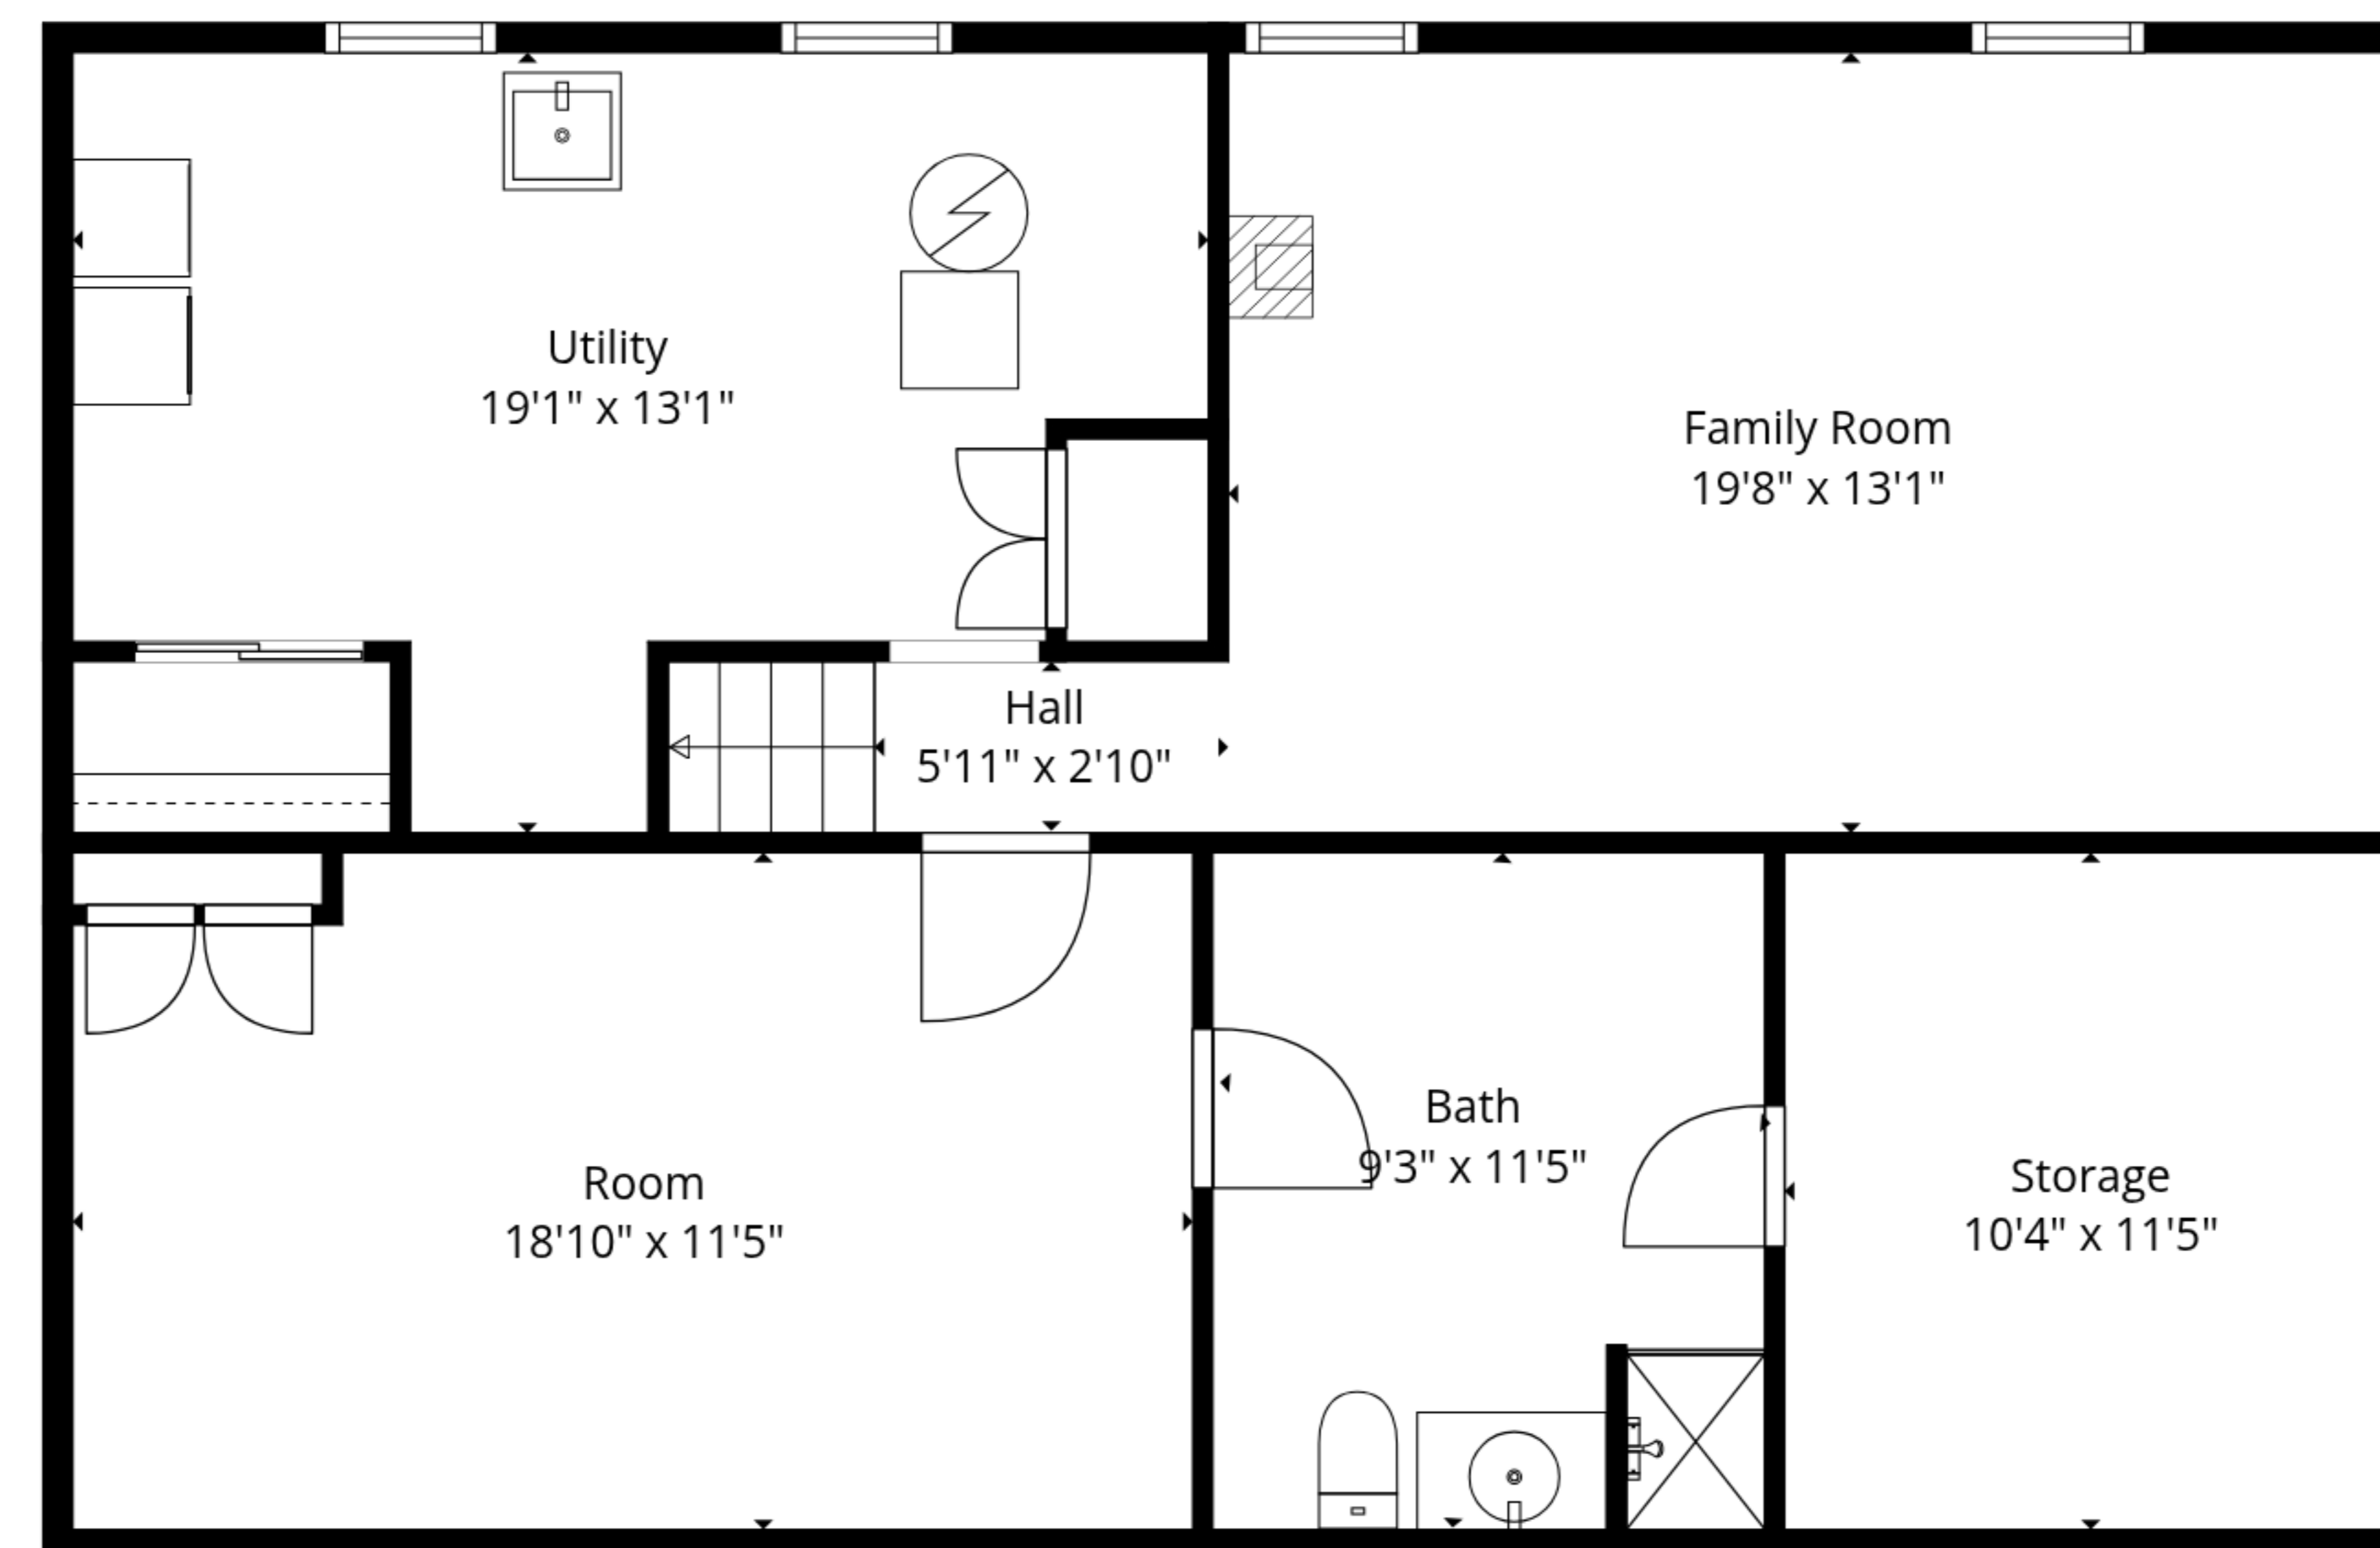

TOTAL: 1609 sq. ft

Basement: 639 sq. ft, 1st floor: 970 sq. ft

EXCLUDED AREAS: STORAGE: 117 sq. ft, ROOM: 214 sq. ft, GARAGE: 477 sq. ft,
 SCREENED PORCH: 168 sq. ft, PATIO: 232 sq. ft, WALLS: 183 sq. ft