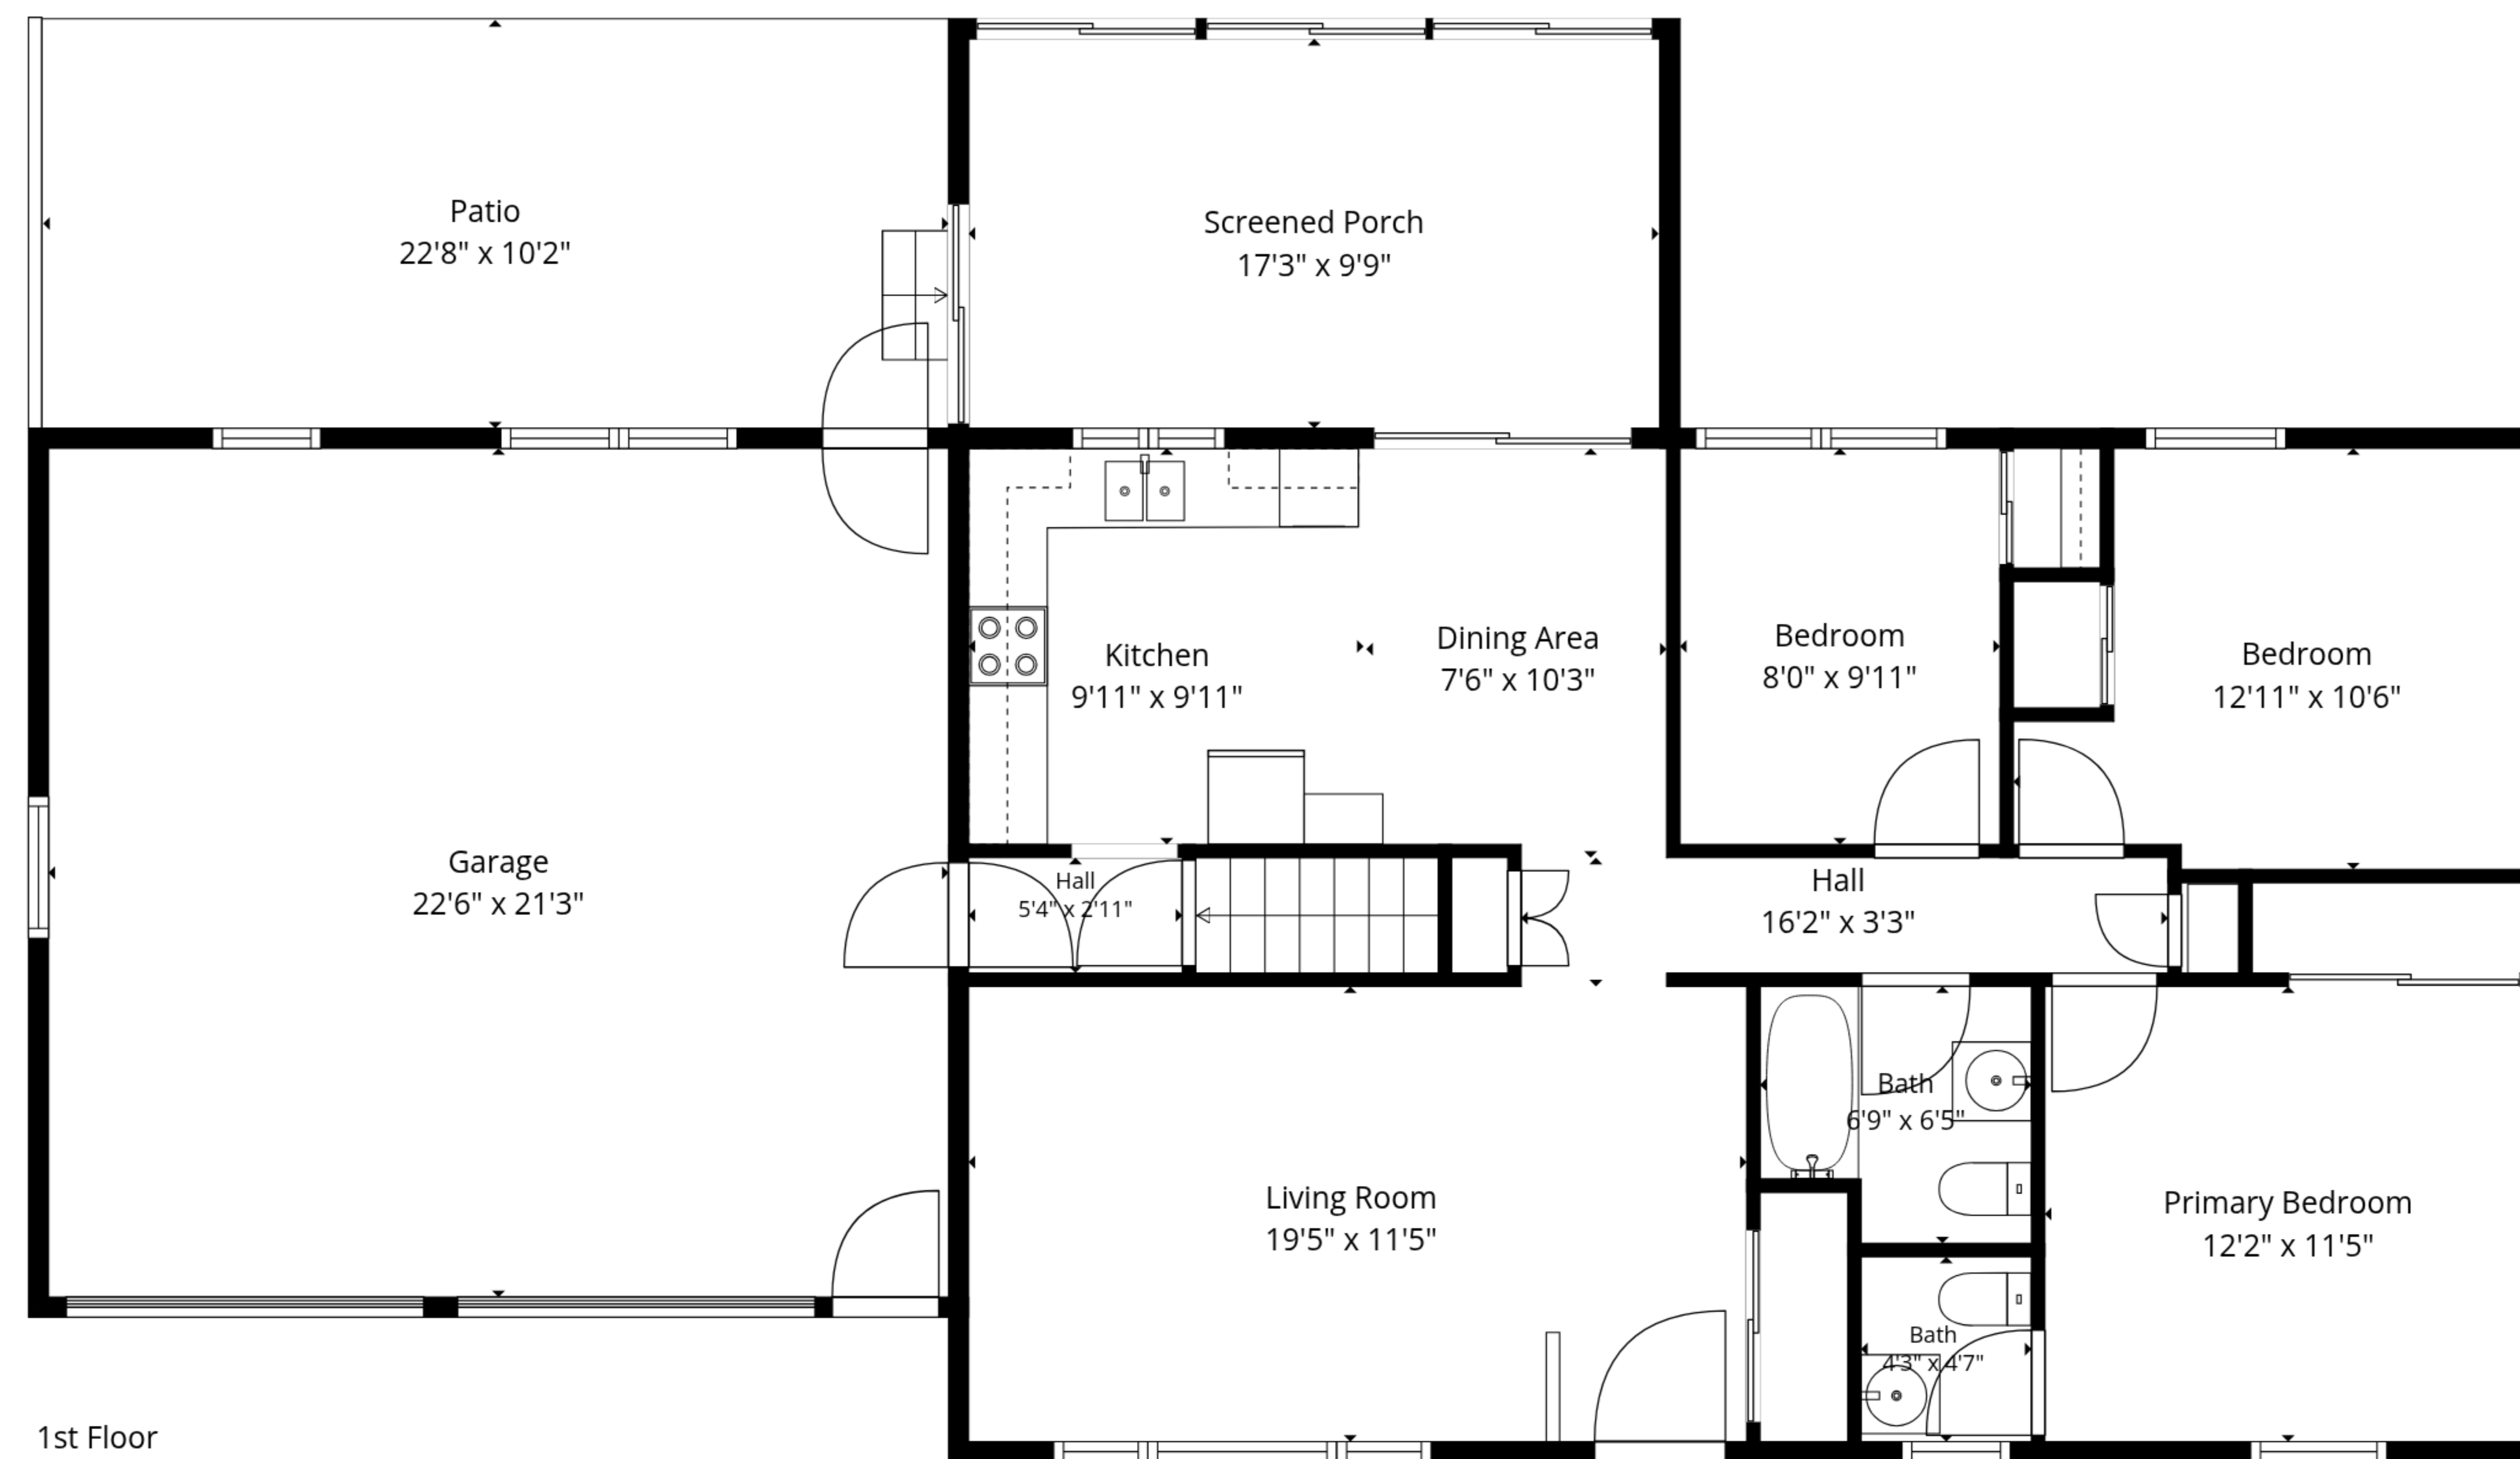

TOTAL: 1609 sq. ft

Basement: 639 sq. ft, 1st floor: 970 sq. ft

EXCLUDED AREAS: STORAGE: 117 sq. ft, ROOM: 214 sq. ft, GARAGE: 477 sq. ft,
 SCREENED PORCH: 168 sq. ft, PATIO: 232 sq. ft, WALLS: 183 sq. ft