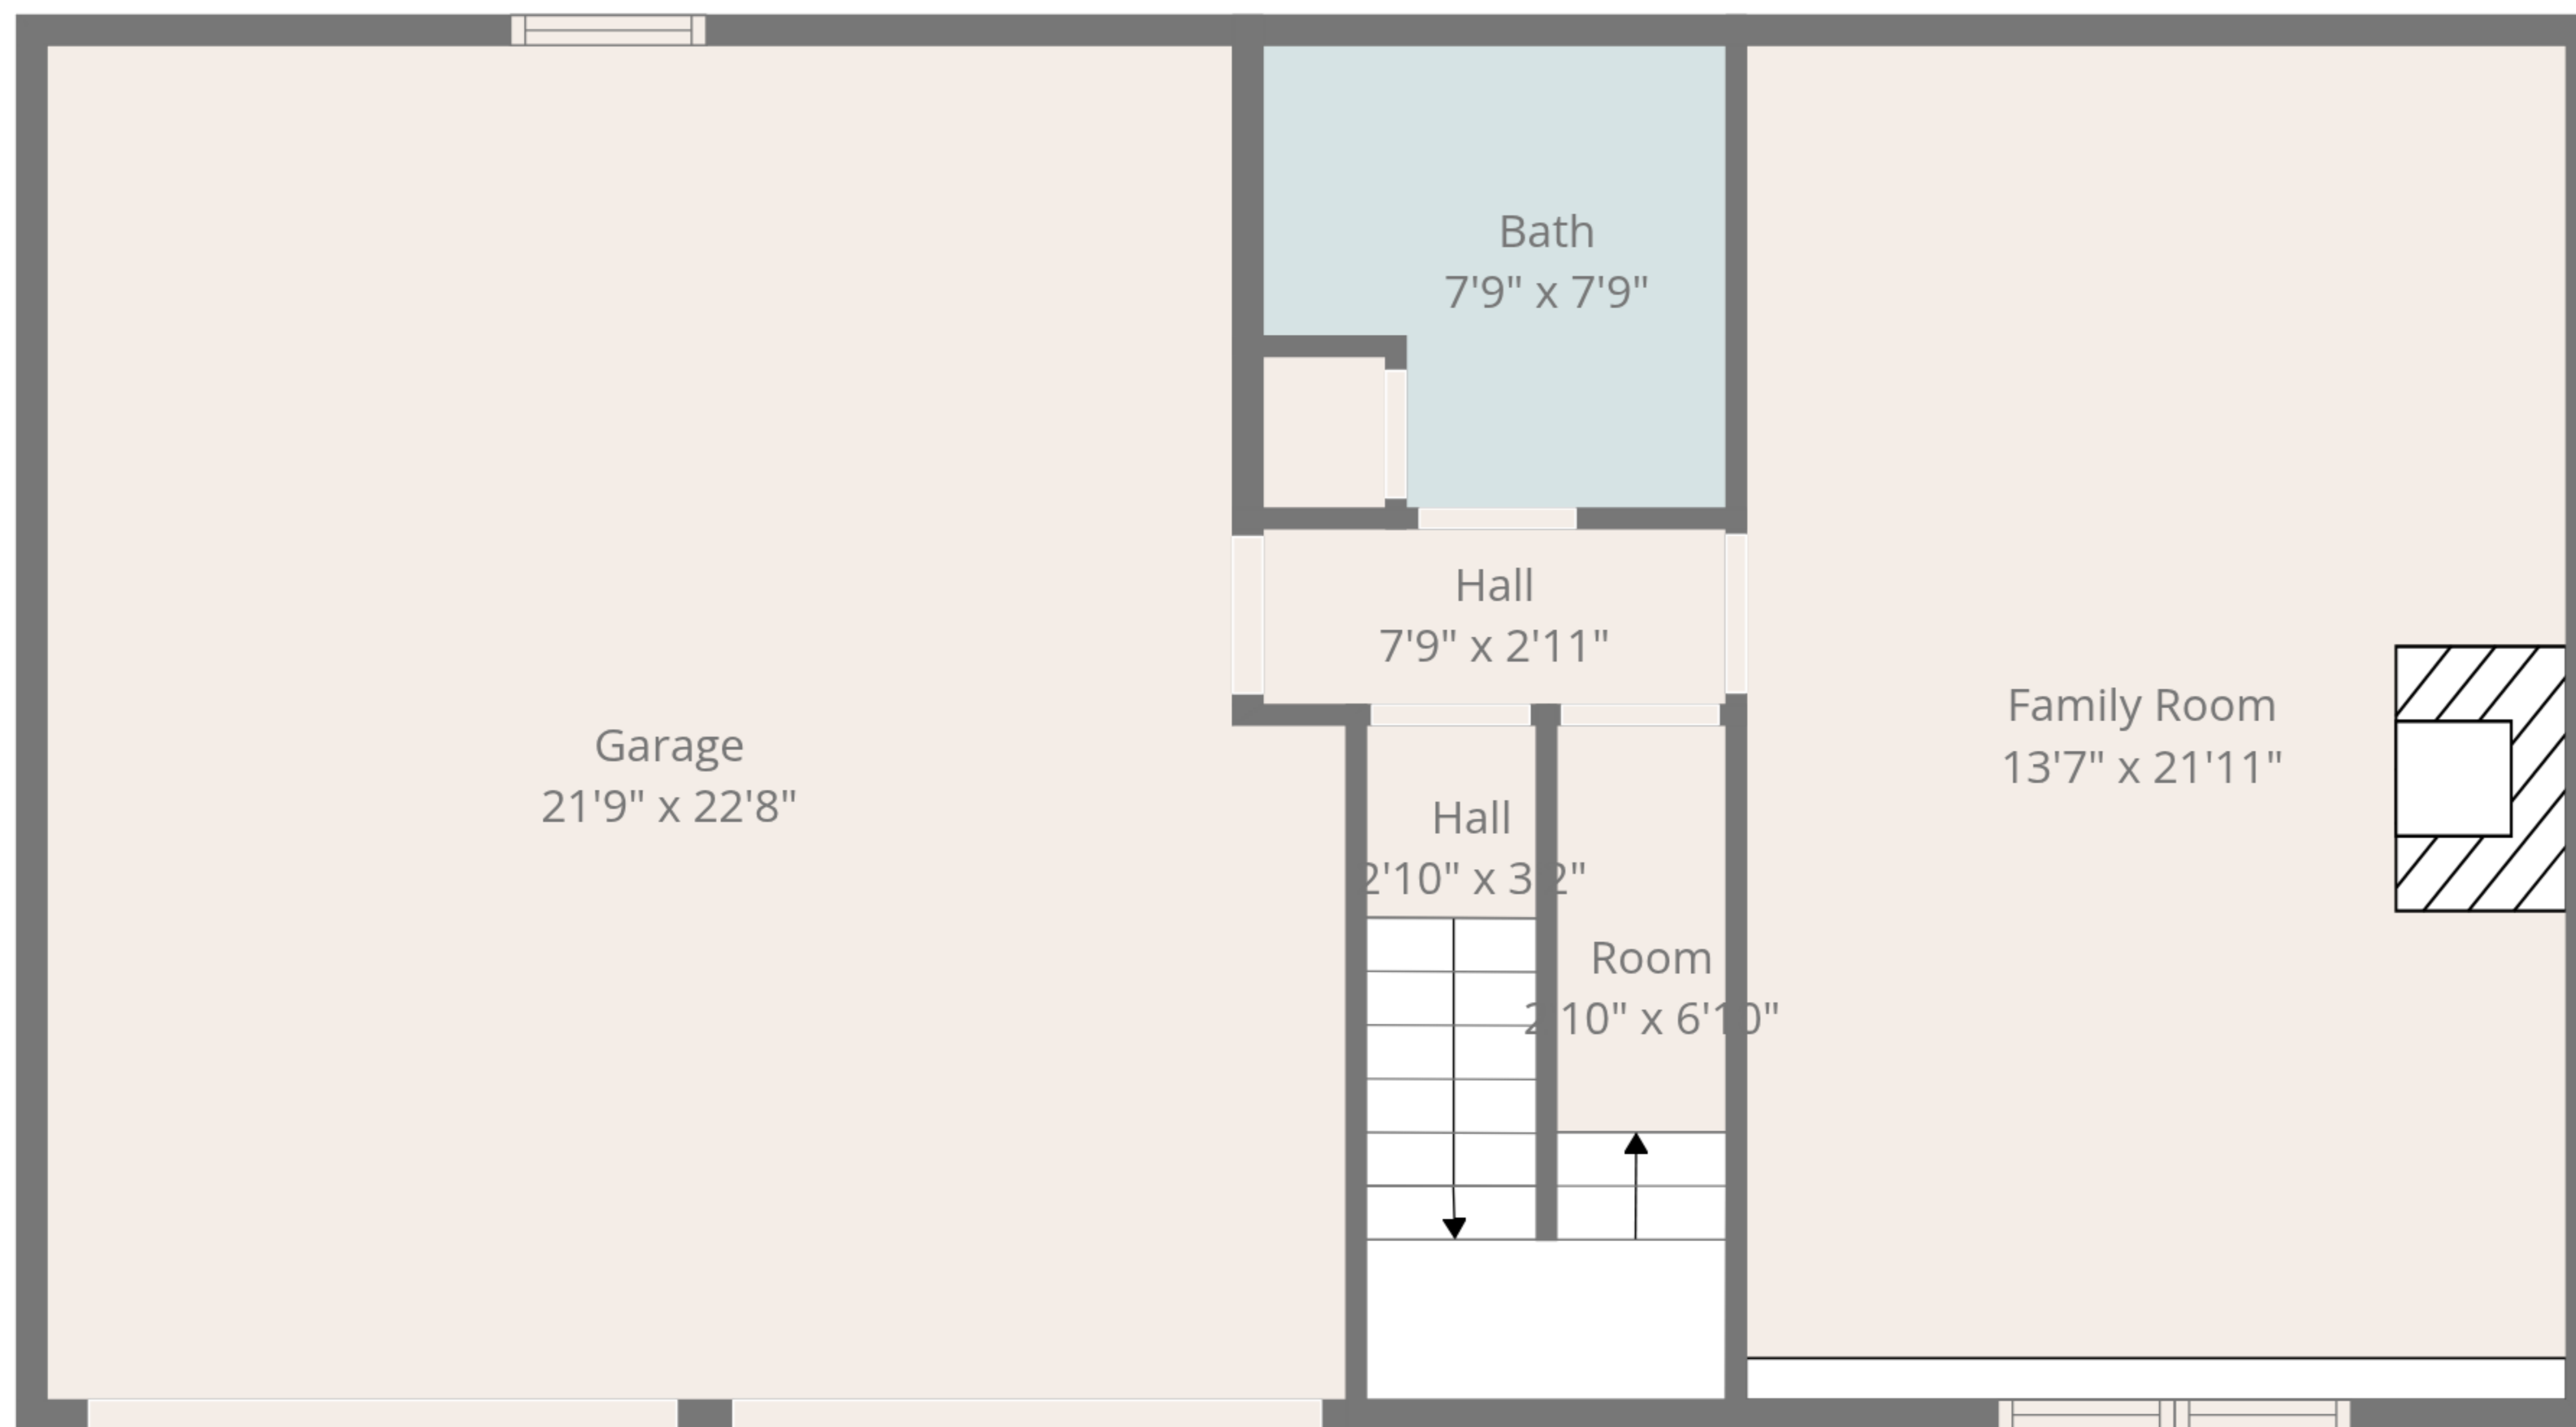

**TOTAL: 1497 sq. ft**  
1st floor: 456 sq. ft, 2nd floor: 1041 sq. ft  
EXCLUDED AREAS: GARAGE: 473 sq. ft, ROOM: 19 sq. ft, DECK: 281 sq. ft,  
WALLS: 145 sq. ft

**TOTAL: 1497 sq. ft**  
 1st floor: 456 sq. ft, 2nd floor: 1041 sq. ft  
 EXCLUDED AREAS: GARAGE: 473 sq. ft, ROOM: 19 sq. ft, DECK: 281 sq. ft,  
 WALLS: 145 sq. ft

1st Floor

2nd Floor

**TOTAL: 1497 sq. ft**  
 1st floor: 456 sq. ft, 2nd floor: 1041 sq. ft  
 EXCLUDED AREAS: GARAGE: 473 sq. ft, ROOM: 19 sq. ft, DECK: 281 sq. ft,  
 WALLS: 145 sq. ft