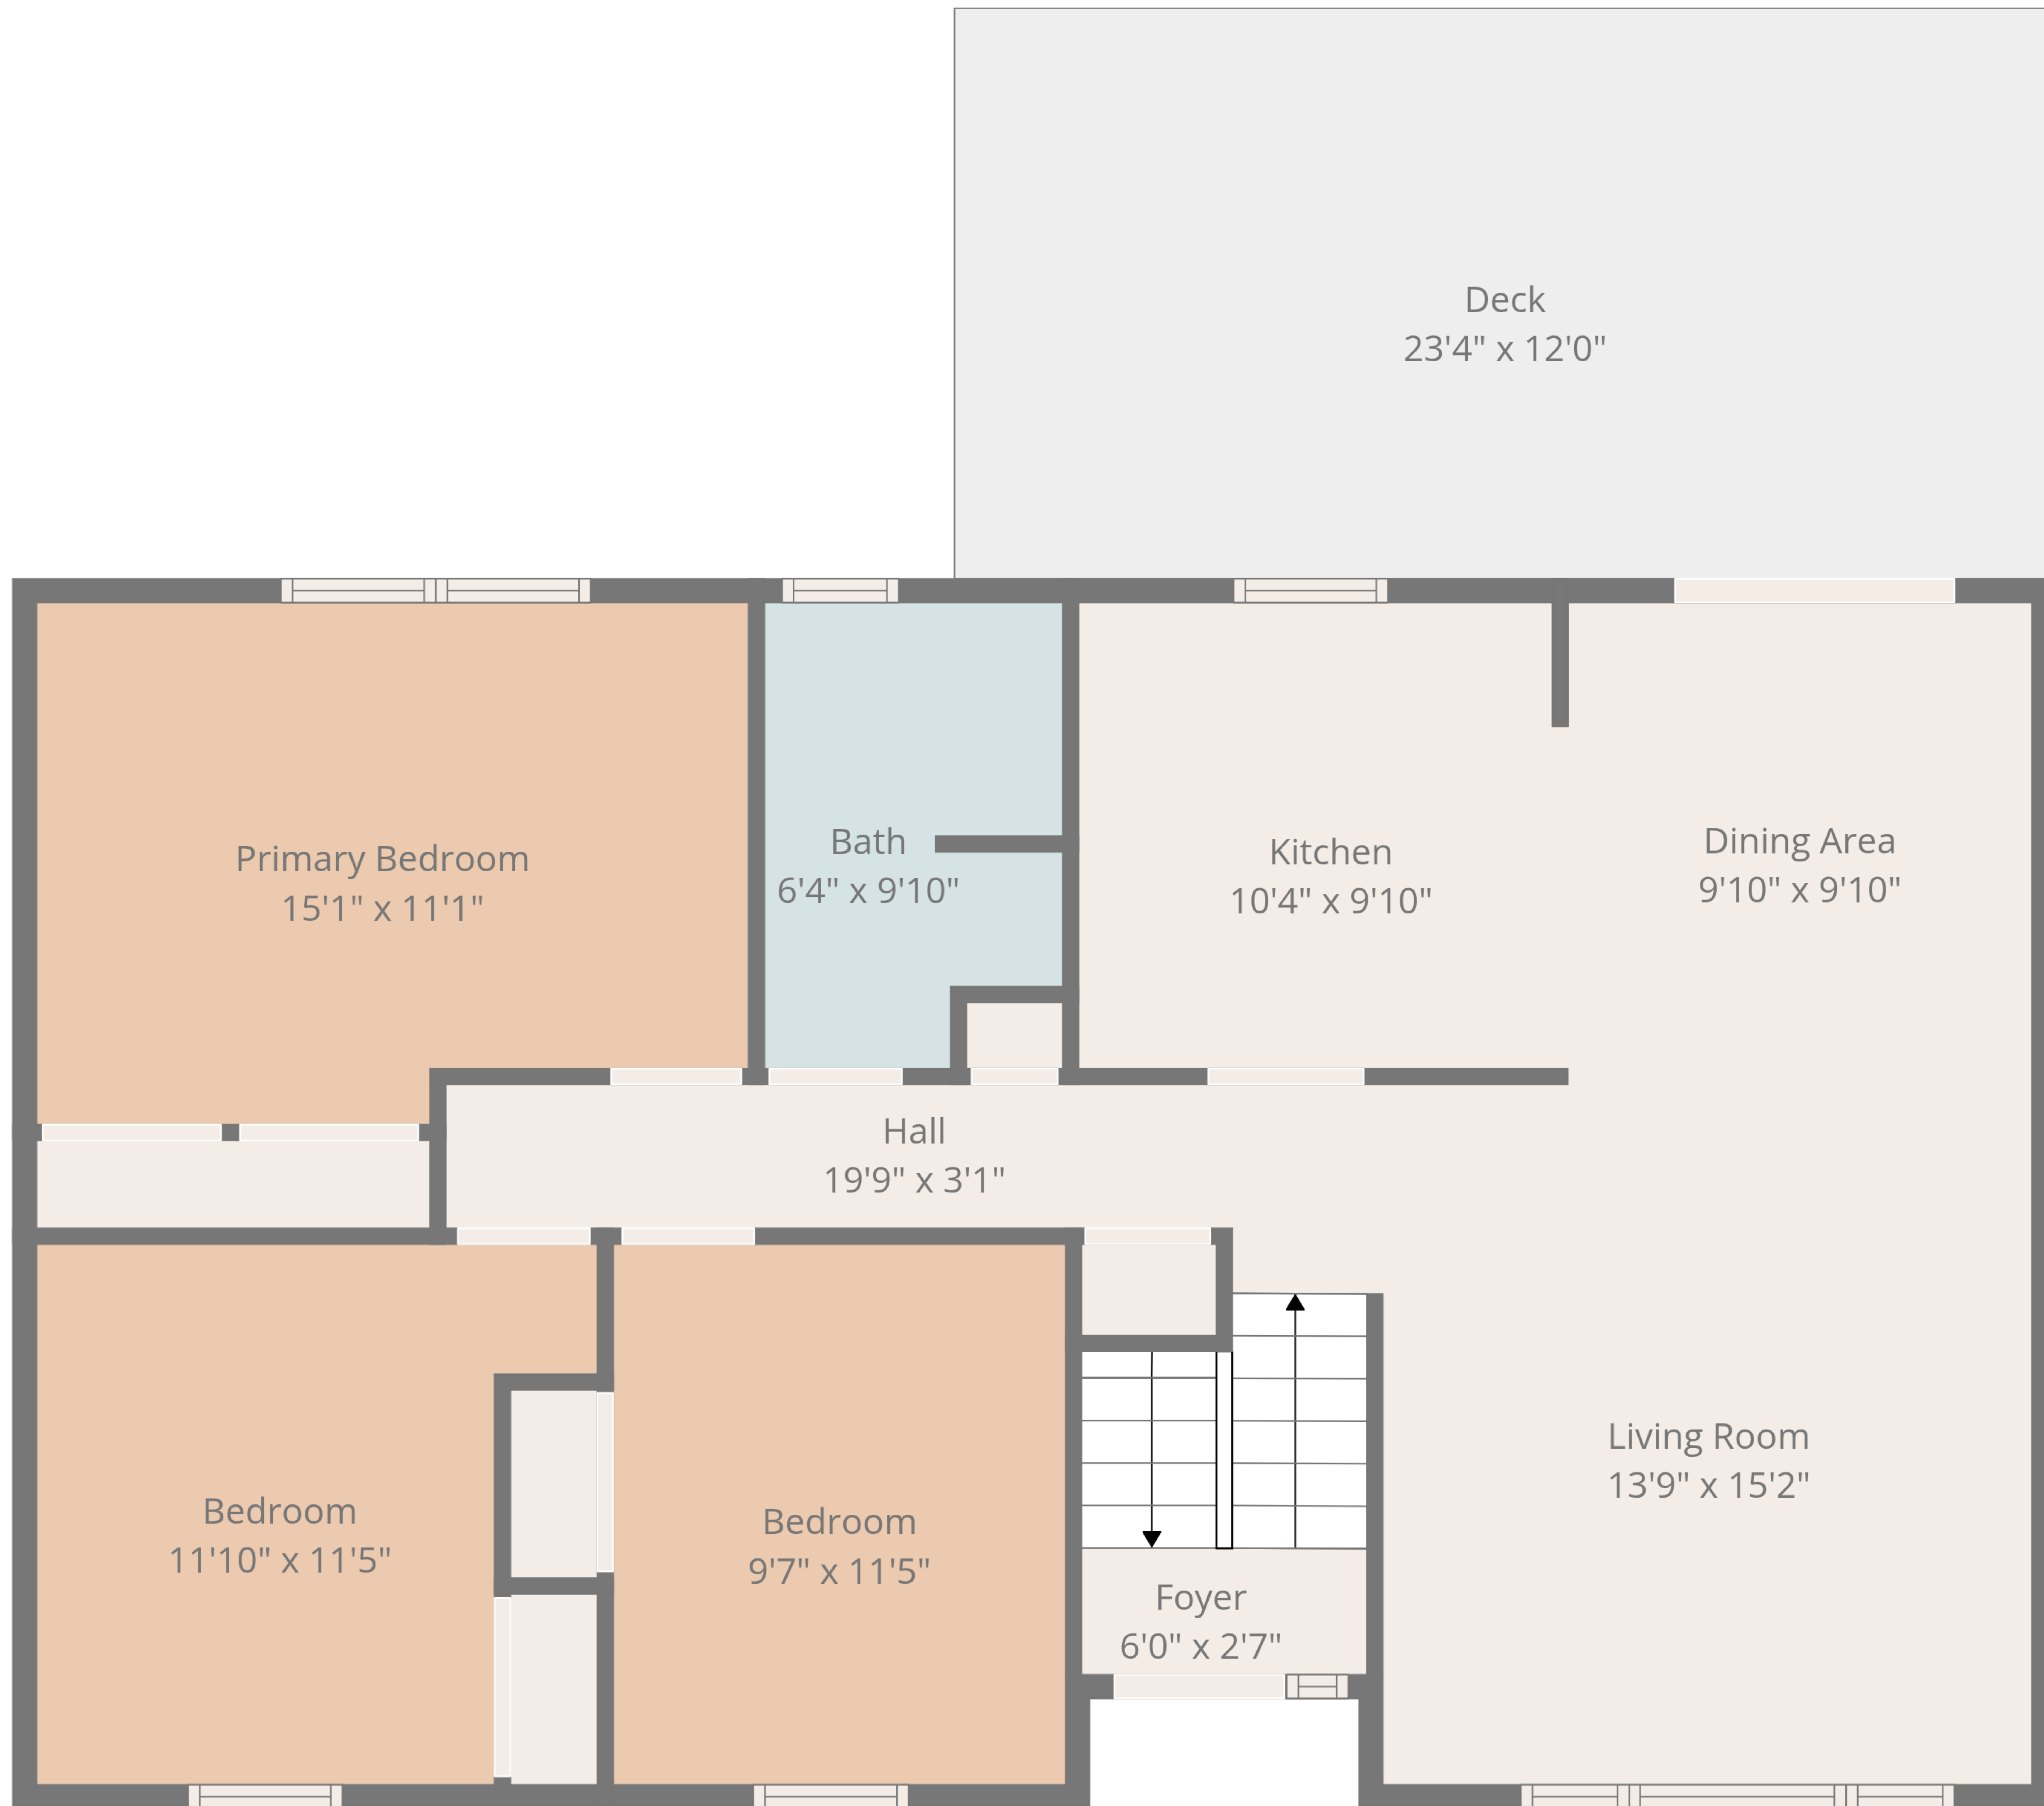

**TOTAL: 1497 sq. ft**  
1st floor: 456 sq. ft, 2nd floor: 1041 sq. ft  
EXCLUDED AREAS: GARAGE: 473 sq. ft, ROOM: 19 sq. ft, DECK: 281 sq. ft,  
WALLS: 145 sq. ft

**TOTAL: 1497 sq. ft**  
 1st floor: 456 sq. ft, 2nd floor: 1041 sq. ft  
 EXCLUDED AREAS: GARAGE: 473 sq. ft, ROOM: 19 sq. ft, DECK: 281 sq. ft,  
 WALLS: 145 sq. ft

1st Floor

2nd Floor

**TOTAL: 1497 sq. ft**  
 1st floor: 456 sq. ft, 2nd floor: 1041 sq. ft  
 EXCLUDED AREAS: GARAGE: 473 sq. ft, ROOM: 19 sq. ft, DECK: 281 sq. ft,  
 WALLS: 145 sq. ft