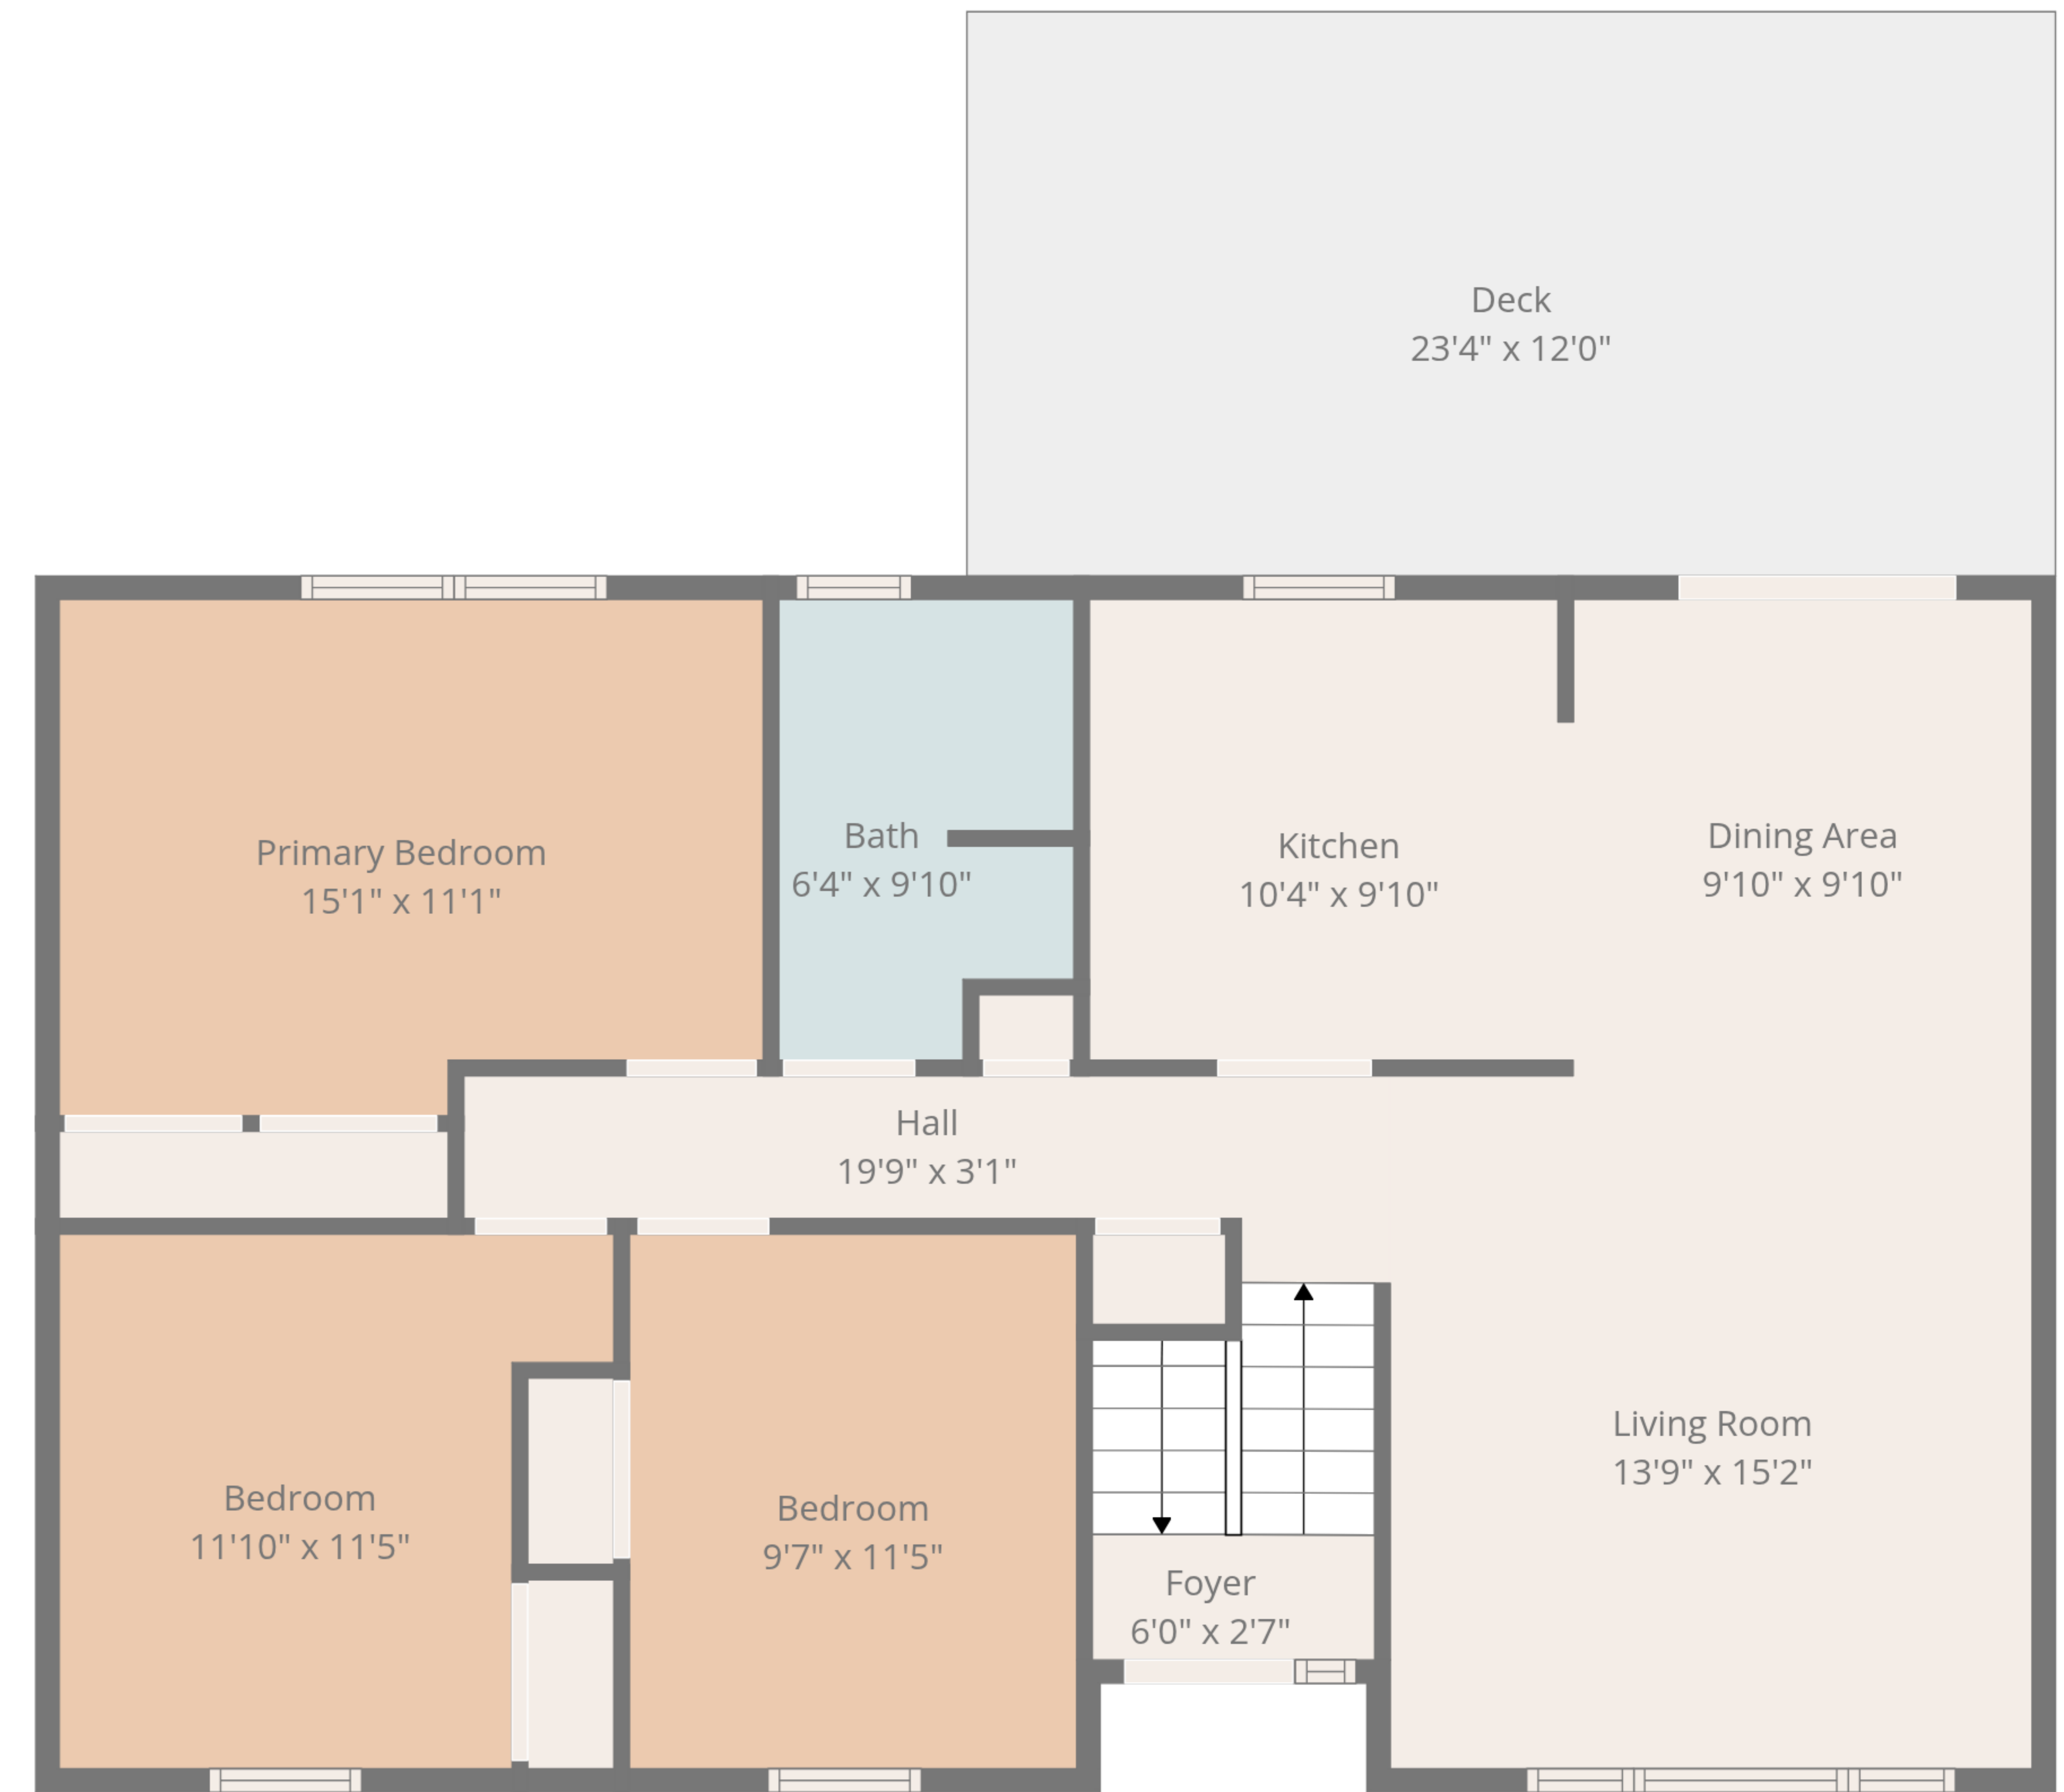

**TOTAL: 1497 sq. ft**  
1st floor: 456 sq. ft, 2nd floor: 1041 sq. ft  
EXCLUDED AREAS: GARAGE: 473 sq. ft, ROOM: 19 sq. ft, DECK: 281 sq. ft,  
WALLS: 145 sq. ft

**TOTAL: 1497 sq. ft**  
 1st floor: 456 sq. ft, 2nd floor: 1041 sq. ft  
 EXCLUDED AREAS: GARAGE: 473 sq. ft, ROOM: 19 sq. ft, DECK: 281 sq. ft,  
 WALLS: 145 sq. ft

1st Floor

2nd Floor

**TOTAL: 1497 sq. ft**  
 1st floor: 456 sq. ft, 2nd floor: 1041 sq. ft  
 EXCLUDED AREAS: GARAGE: 473 sq. ft, ROOM: 19 sq. ft, DECK: 281 sq. ft,  
 WALLS: 145 sq. ft