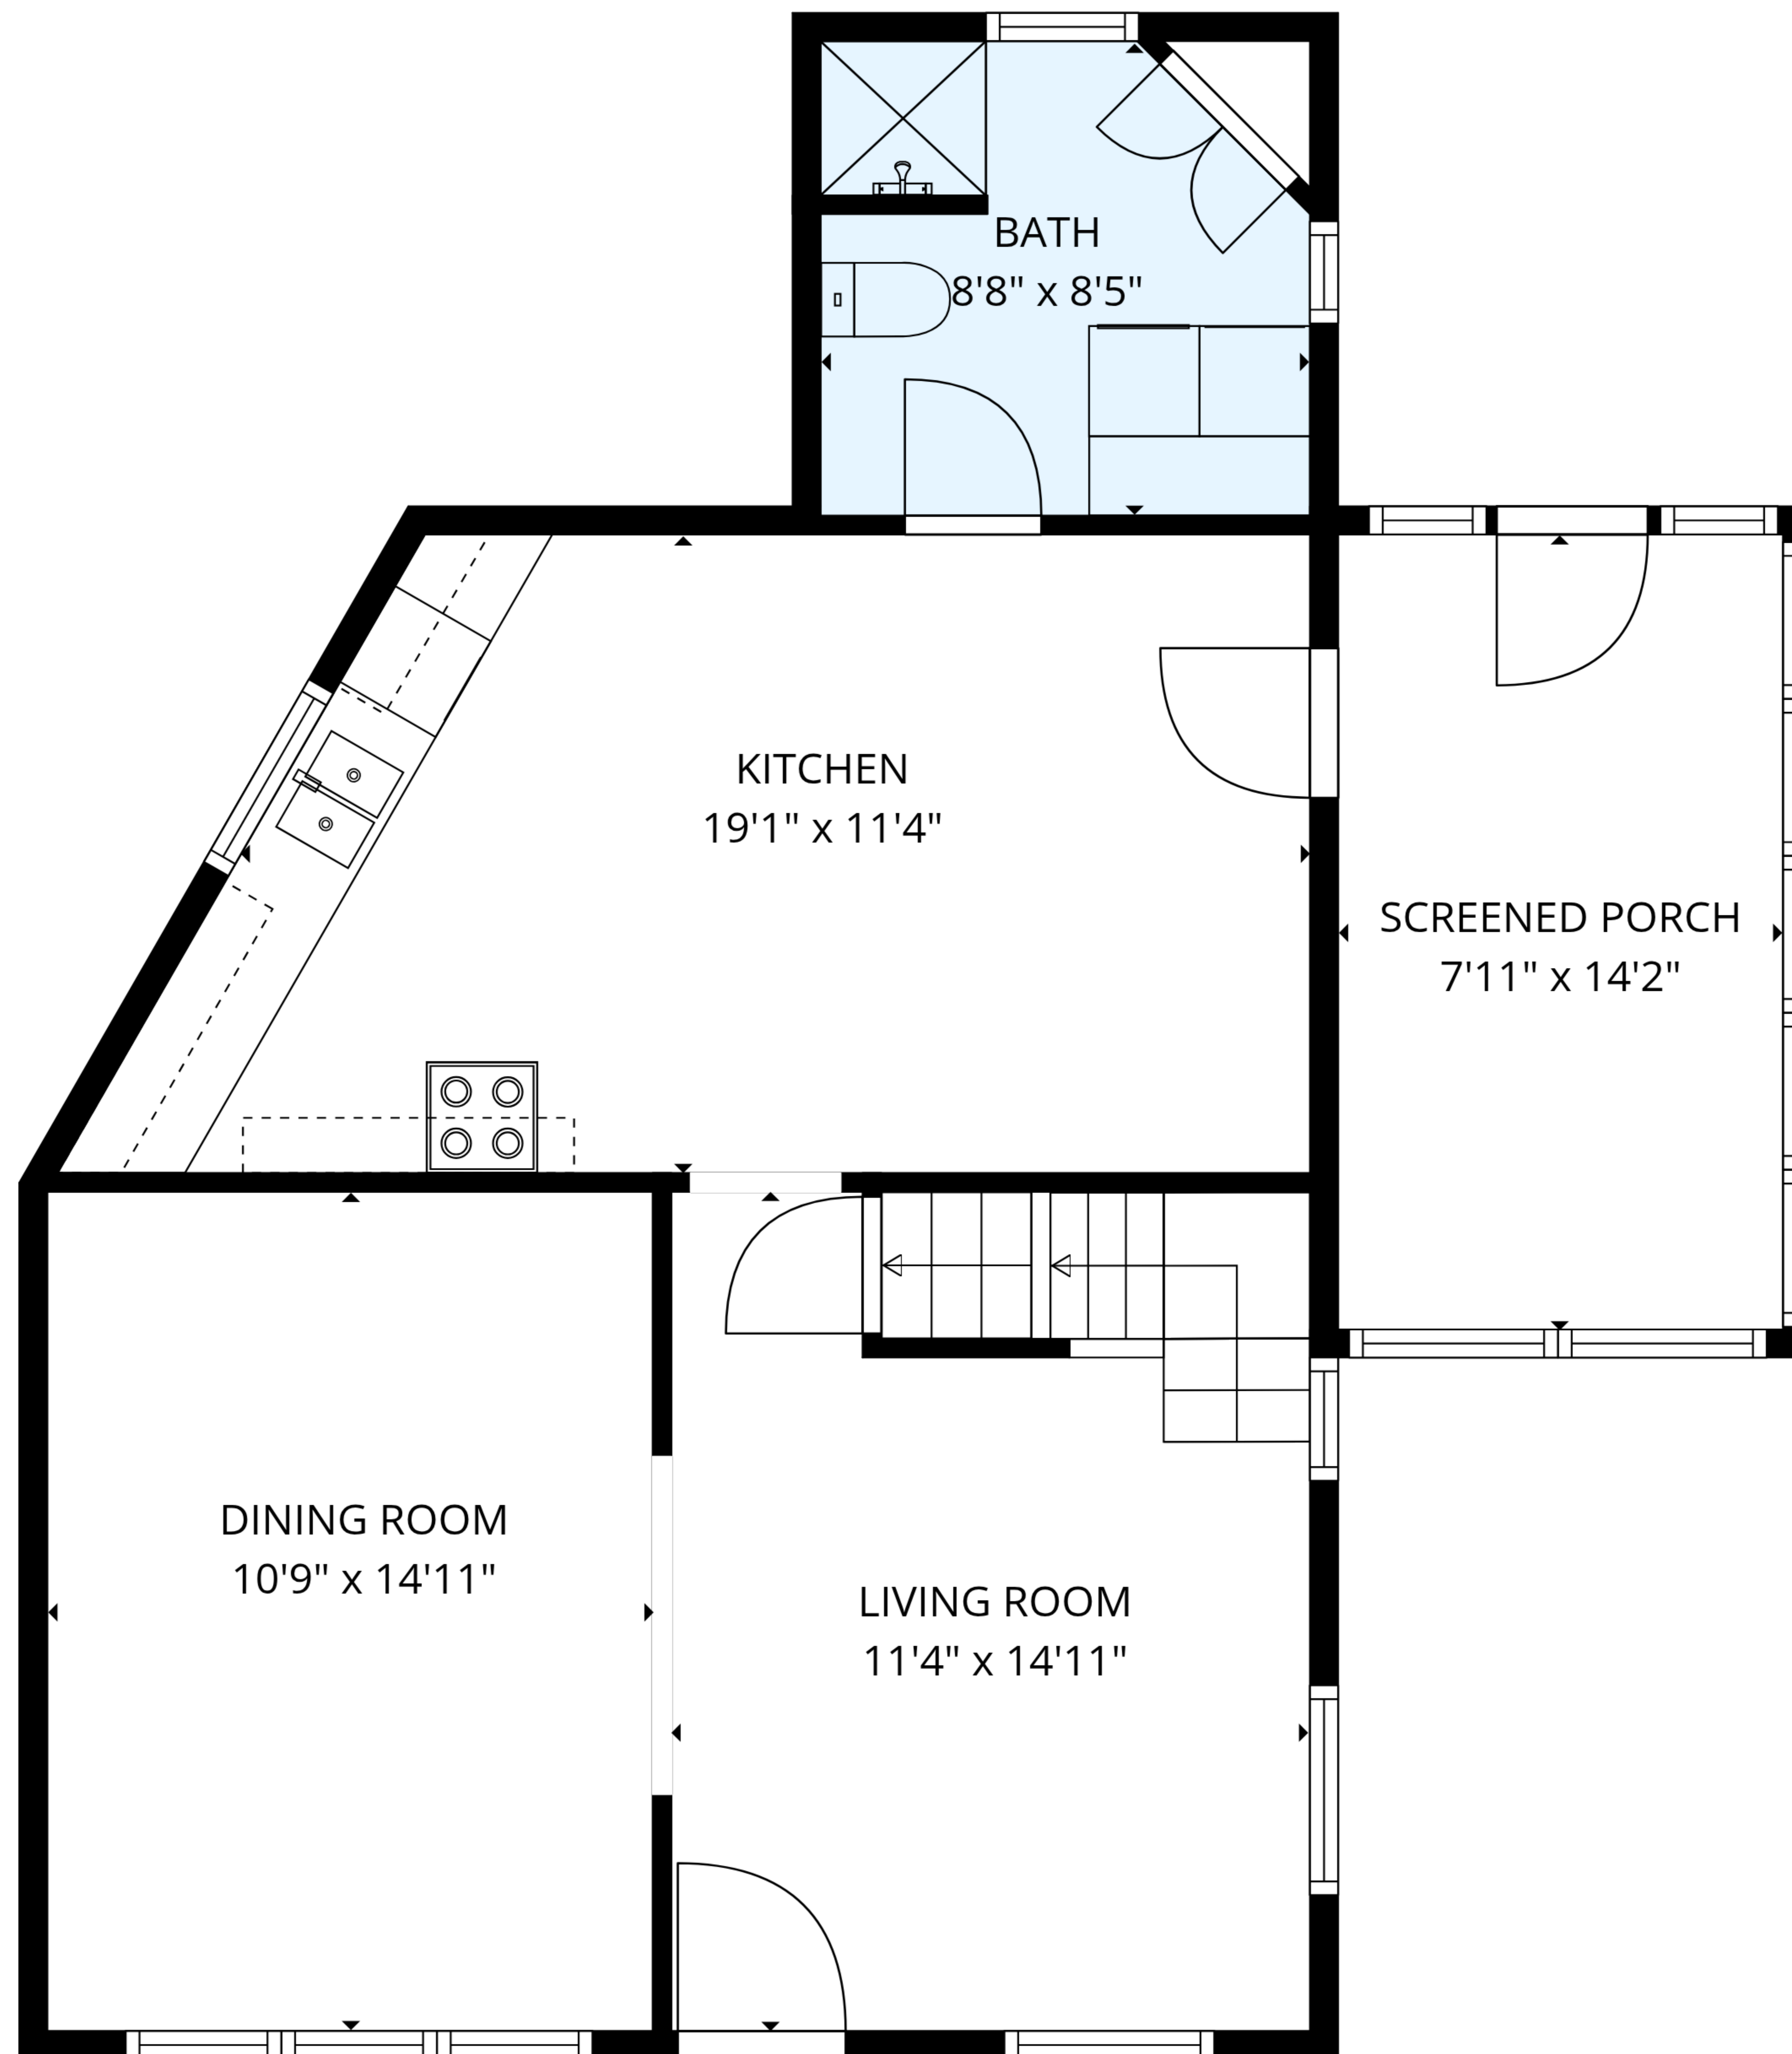

**TOTAL: 1136 sq. ft**

Basement: 15 sq. ft, 1st floor: 637 sq. ft, 2nd floor: 484 sq. ft

EXCLUDED AREAS: BASEMENT: 555 sq. ft, SCREENED PORCH: 112 sq. ft, WALLS: 176 sq. ft

MEASUREMENTS ARE DEEMED RELIABLE BUT ARE NOT GUARANTEED.

1st floor

Basement

2nd floor

**TOTAL: 1136 sq. ft**

Basement: 15 sq. ft, 1st floor: 637 sq. ft, 2nd floor: 484 sq. ft

EXCLUDED AREAS: BASEMENT: 555 sq. ft, SCREENED PORCH: 112 sq. ft, WALLS: 176 sq. ft

MEASUREMENTS ARE DEEMED RELIABLE BUT ARE NOT GUARANTEED.