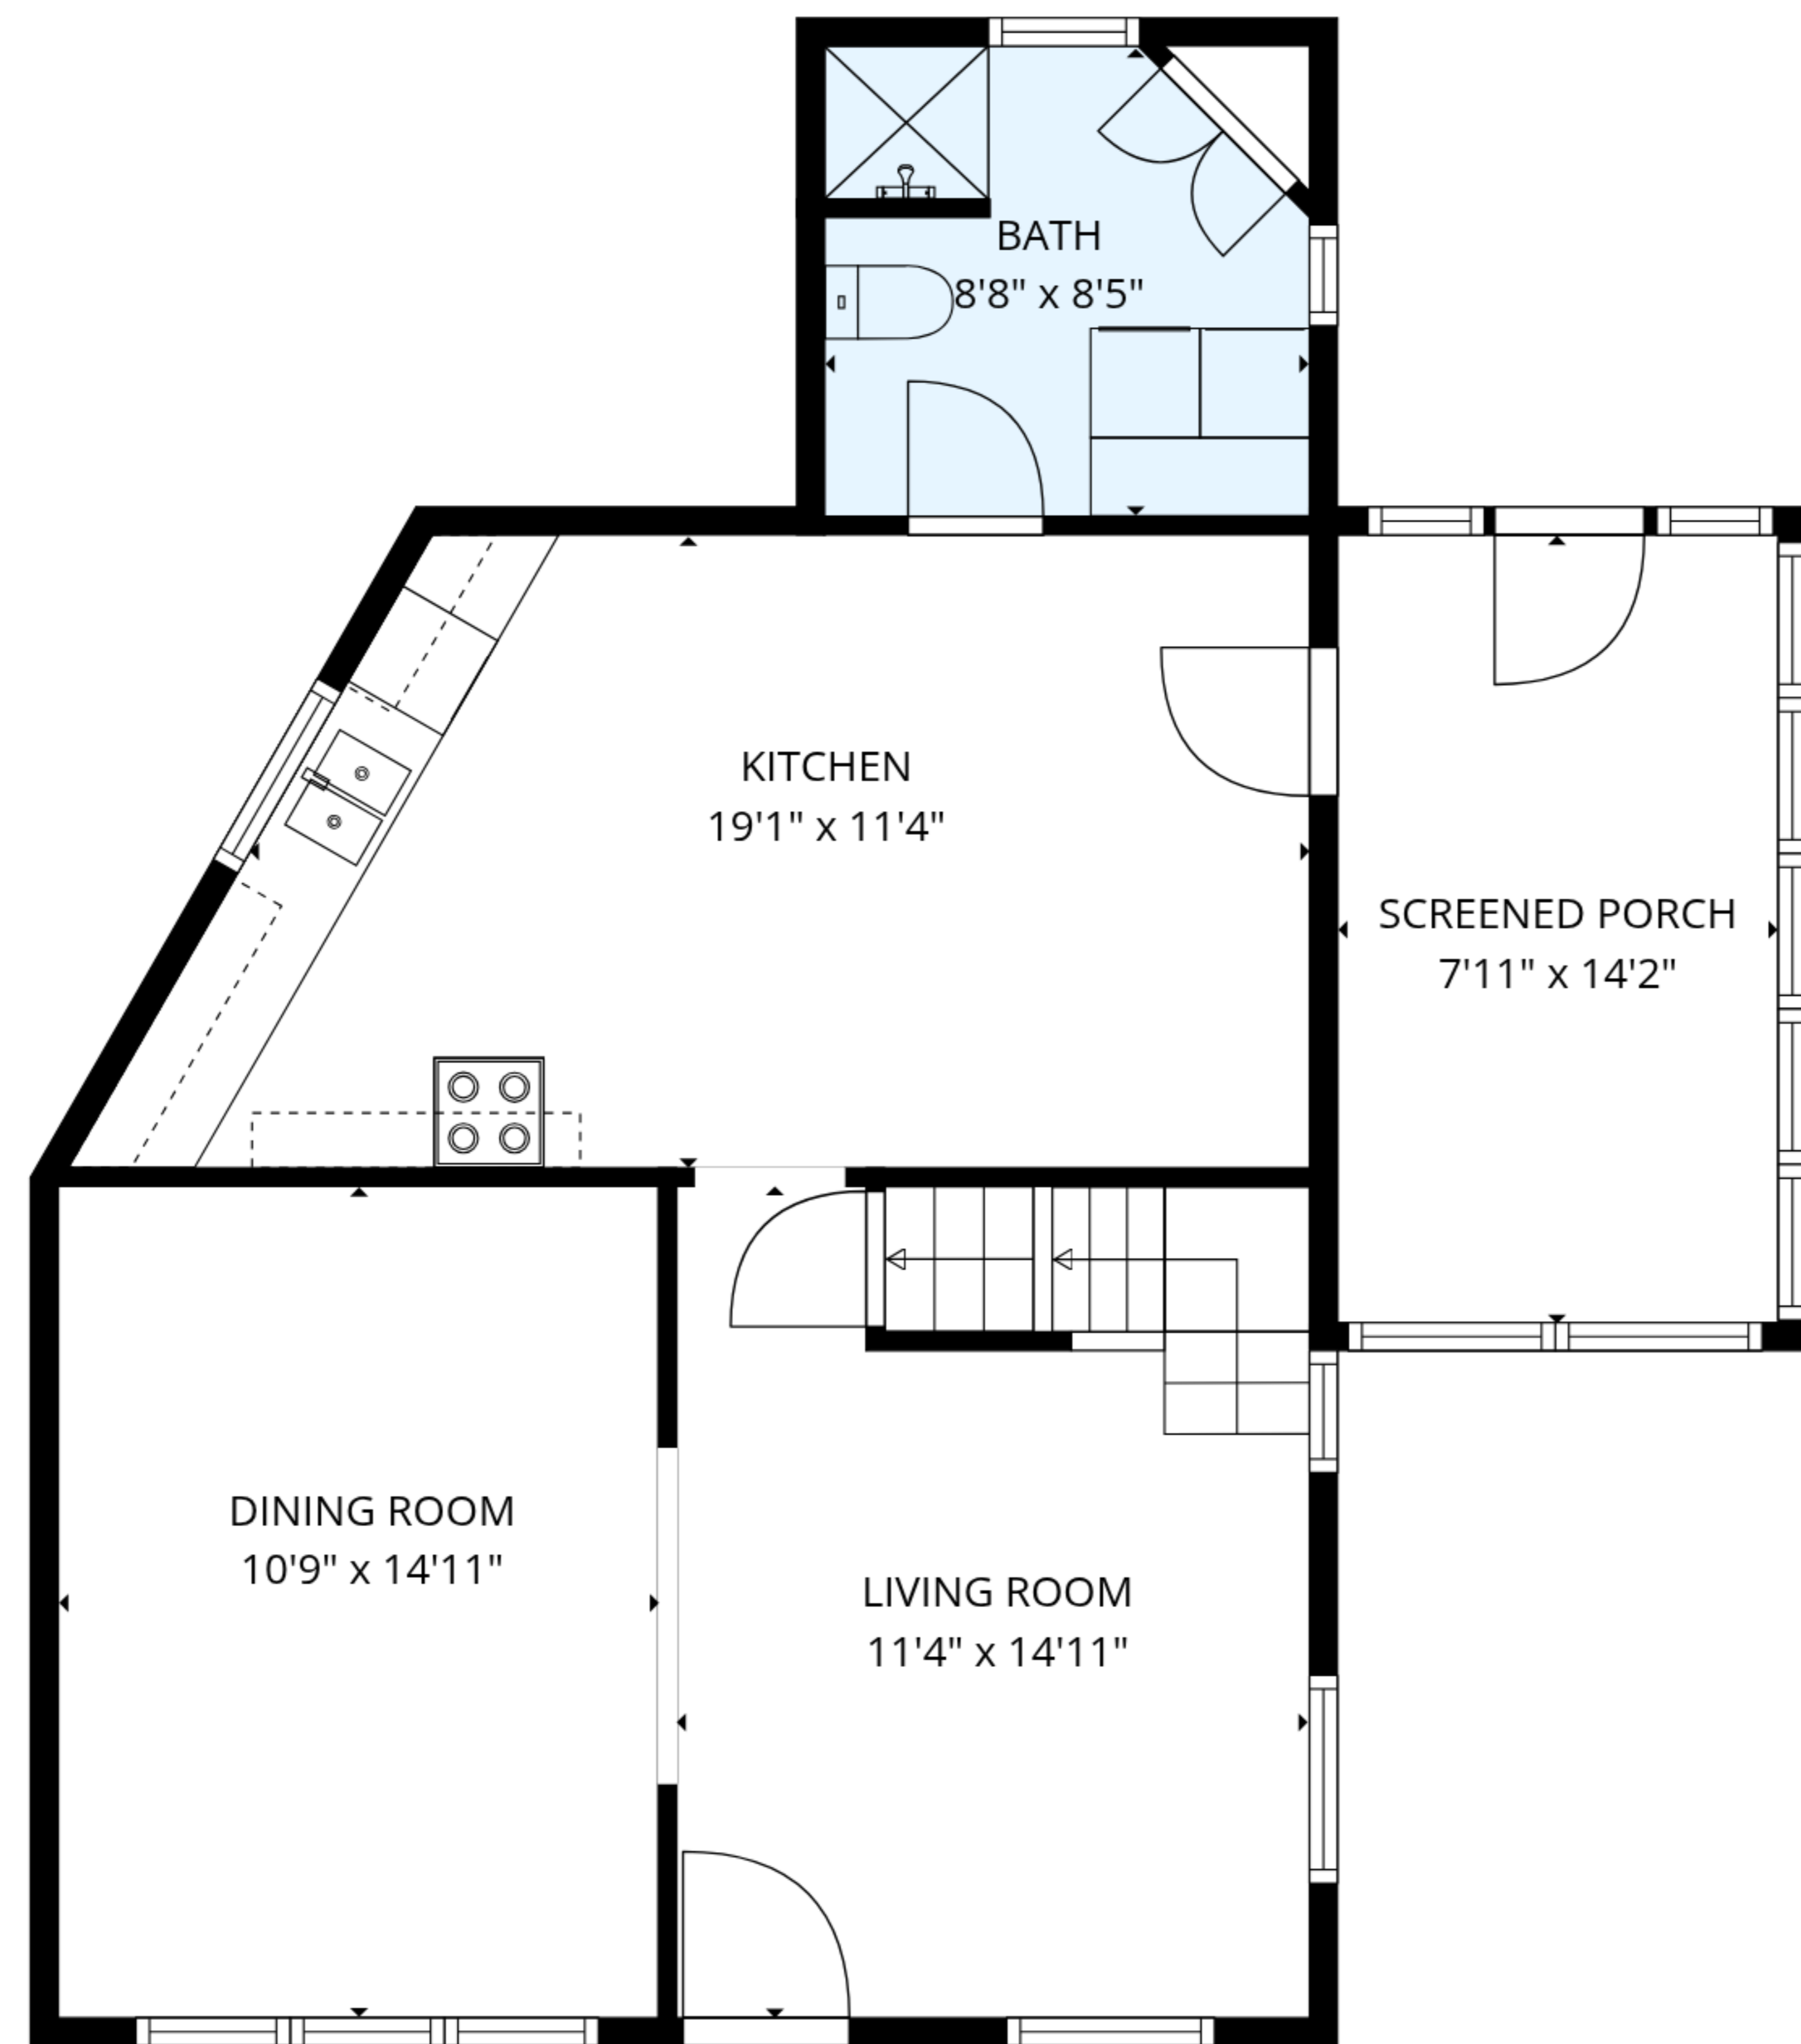

**TOTAL: 1136 sq. ft**

Basement: 15 sq. ft, 1st floor: 637 sq. ft, 2nd floor: 484 sq. ft

EXCLUDED AREAS: BASEMENT: 555 sq. ft, SCREENED PORCH: 112 sq. ft, WALLS: 176 sq. ft

MEASUREMENTS ARE DEEMED RELIABLE BUT ARE NOT GUARANTEED.

1st floor

Basement

2nd floor

**TOTAL: 1136 sq. ft**

Basement: 15 sq. ft, 1st floor: 637 sq. ft, 2nd floor: 484 sq. ft

EXCLUDED AREAS: BASEMENT: 555 sq. ft, SCREENED PORCH: 112 sq. ft, WALLS: 176 sq. ft

MEASUREMENTS ARE DEEMED RELIABLE BUT ARE NOT GUARANTEED.