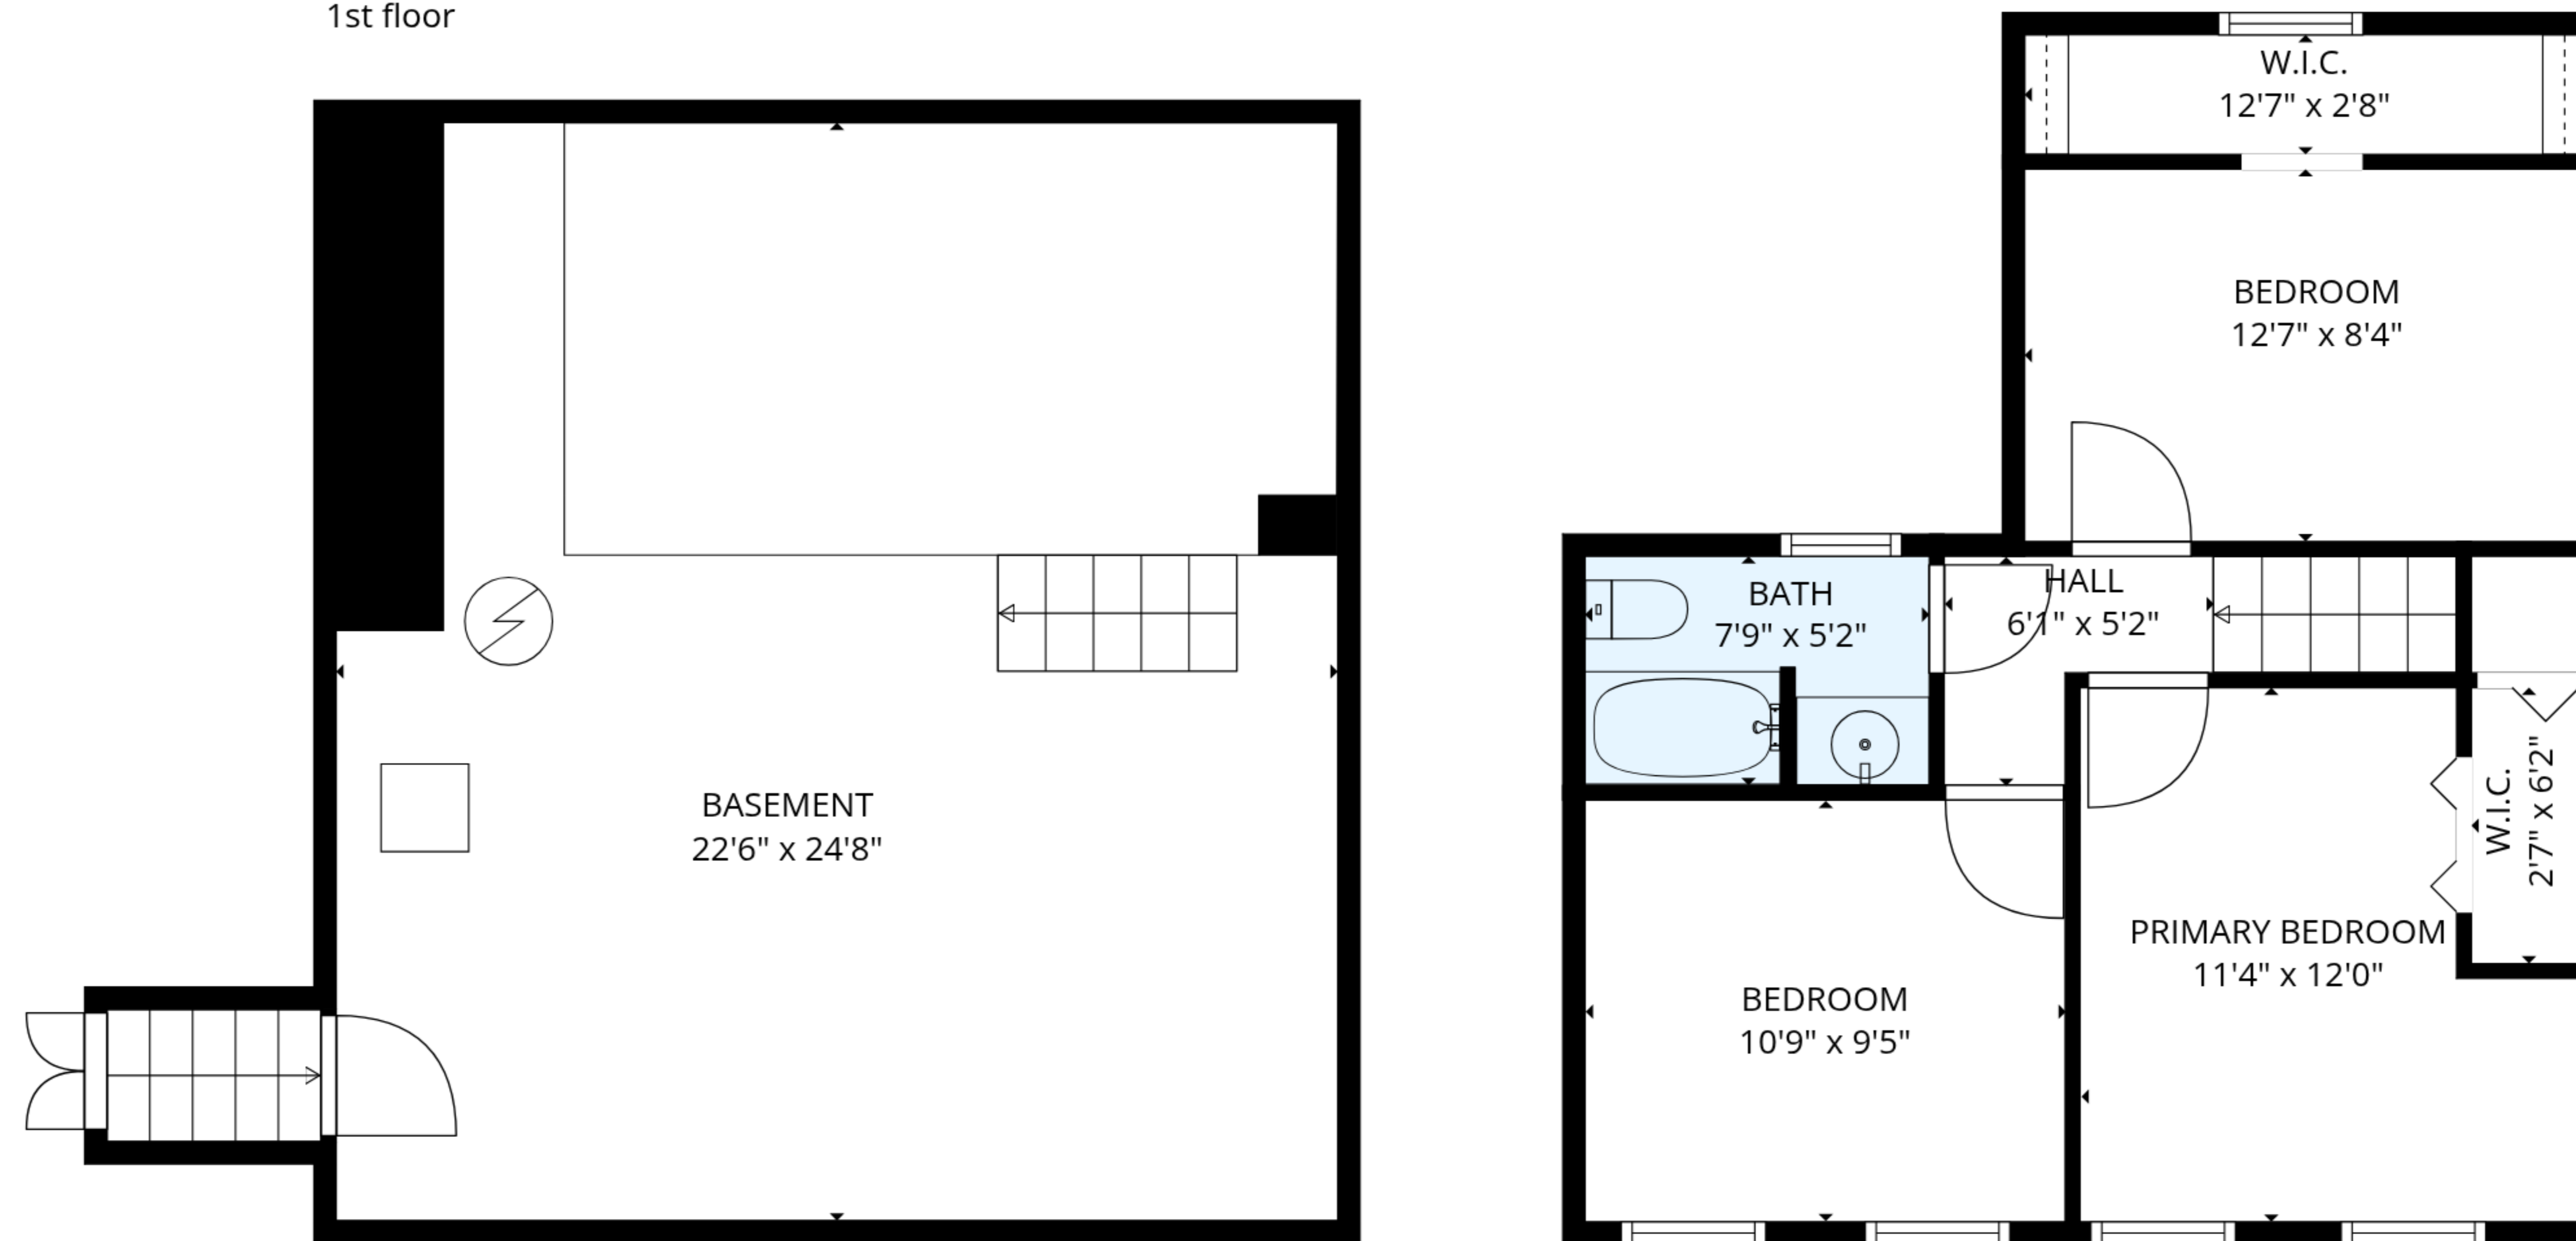

**TOTAL: 1136 sq. ft**

Basement: 15 sq. ft, 1st floor: 637 sq. ft, 2nd floor: 484 sq. ft

EXCLUDED AREAS: BASEMENT: 555 sq. ft, SCREENED PORCH: 112 sq. ft, WALLS: 176 sq. ft

MEASUREMENTS ARE DEEMED RELIABLE BUT ARE NOT GUARANTEED.

1st floor

Basement

2nd floor

**TOTAL: 1136 sq. ft**

Basement: 15 sq. ft, 1st floor: 637 sq. ft, 2nd floor: 484 sq. ft

EXCLUDED AREAS: BASEMENT: 555 sq. ft, SCREENED PORCH: 112 sq. ft, WALLS: 176 sq. ft

MEASUREMENTS ARE DEEMED RELIABLE BUT ARE NOT GUARANTEED.