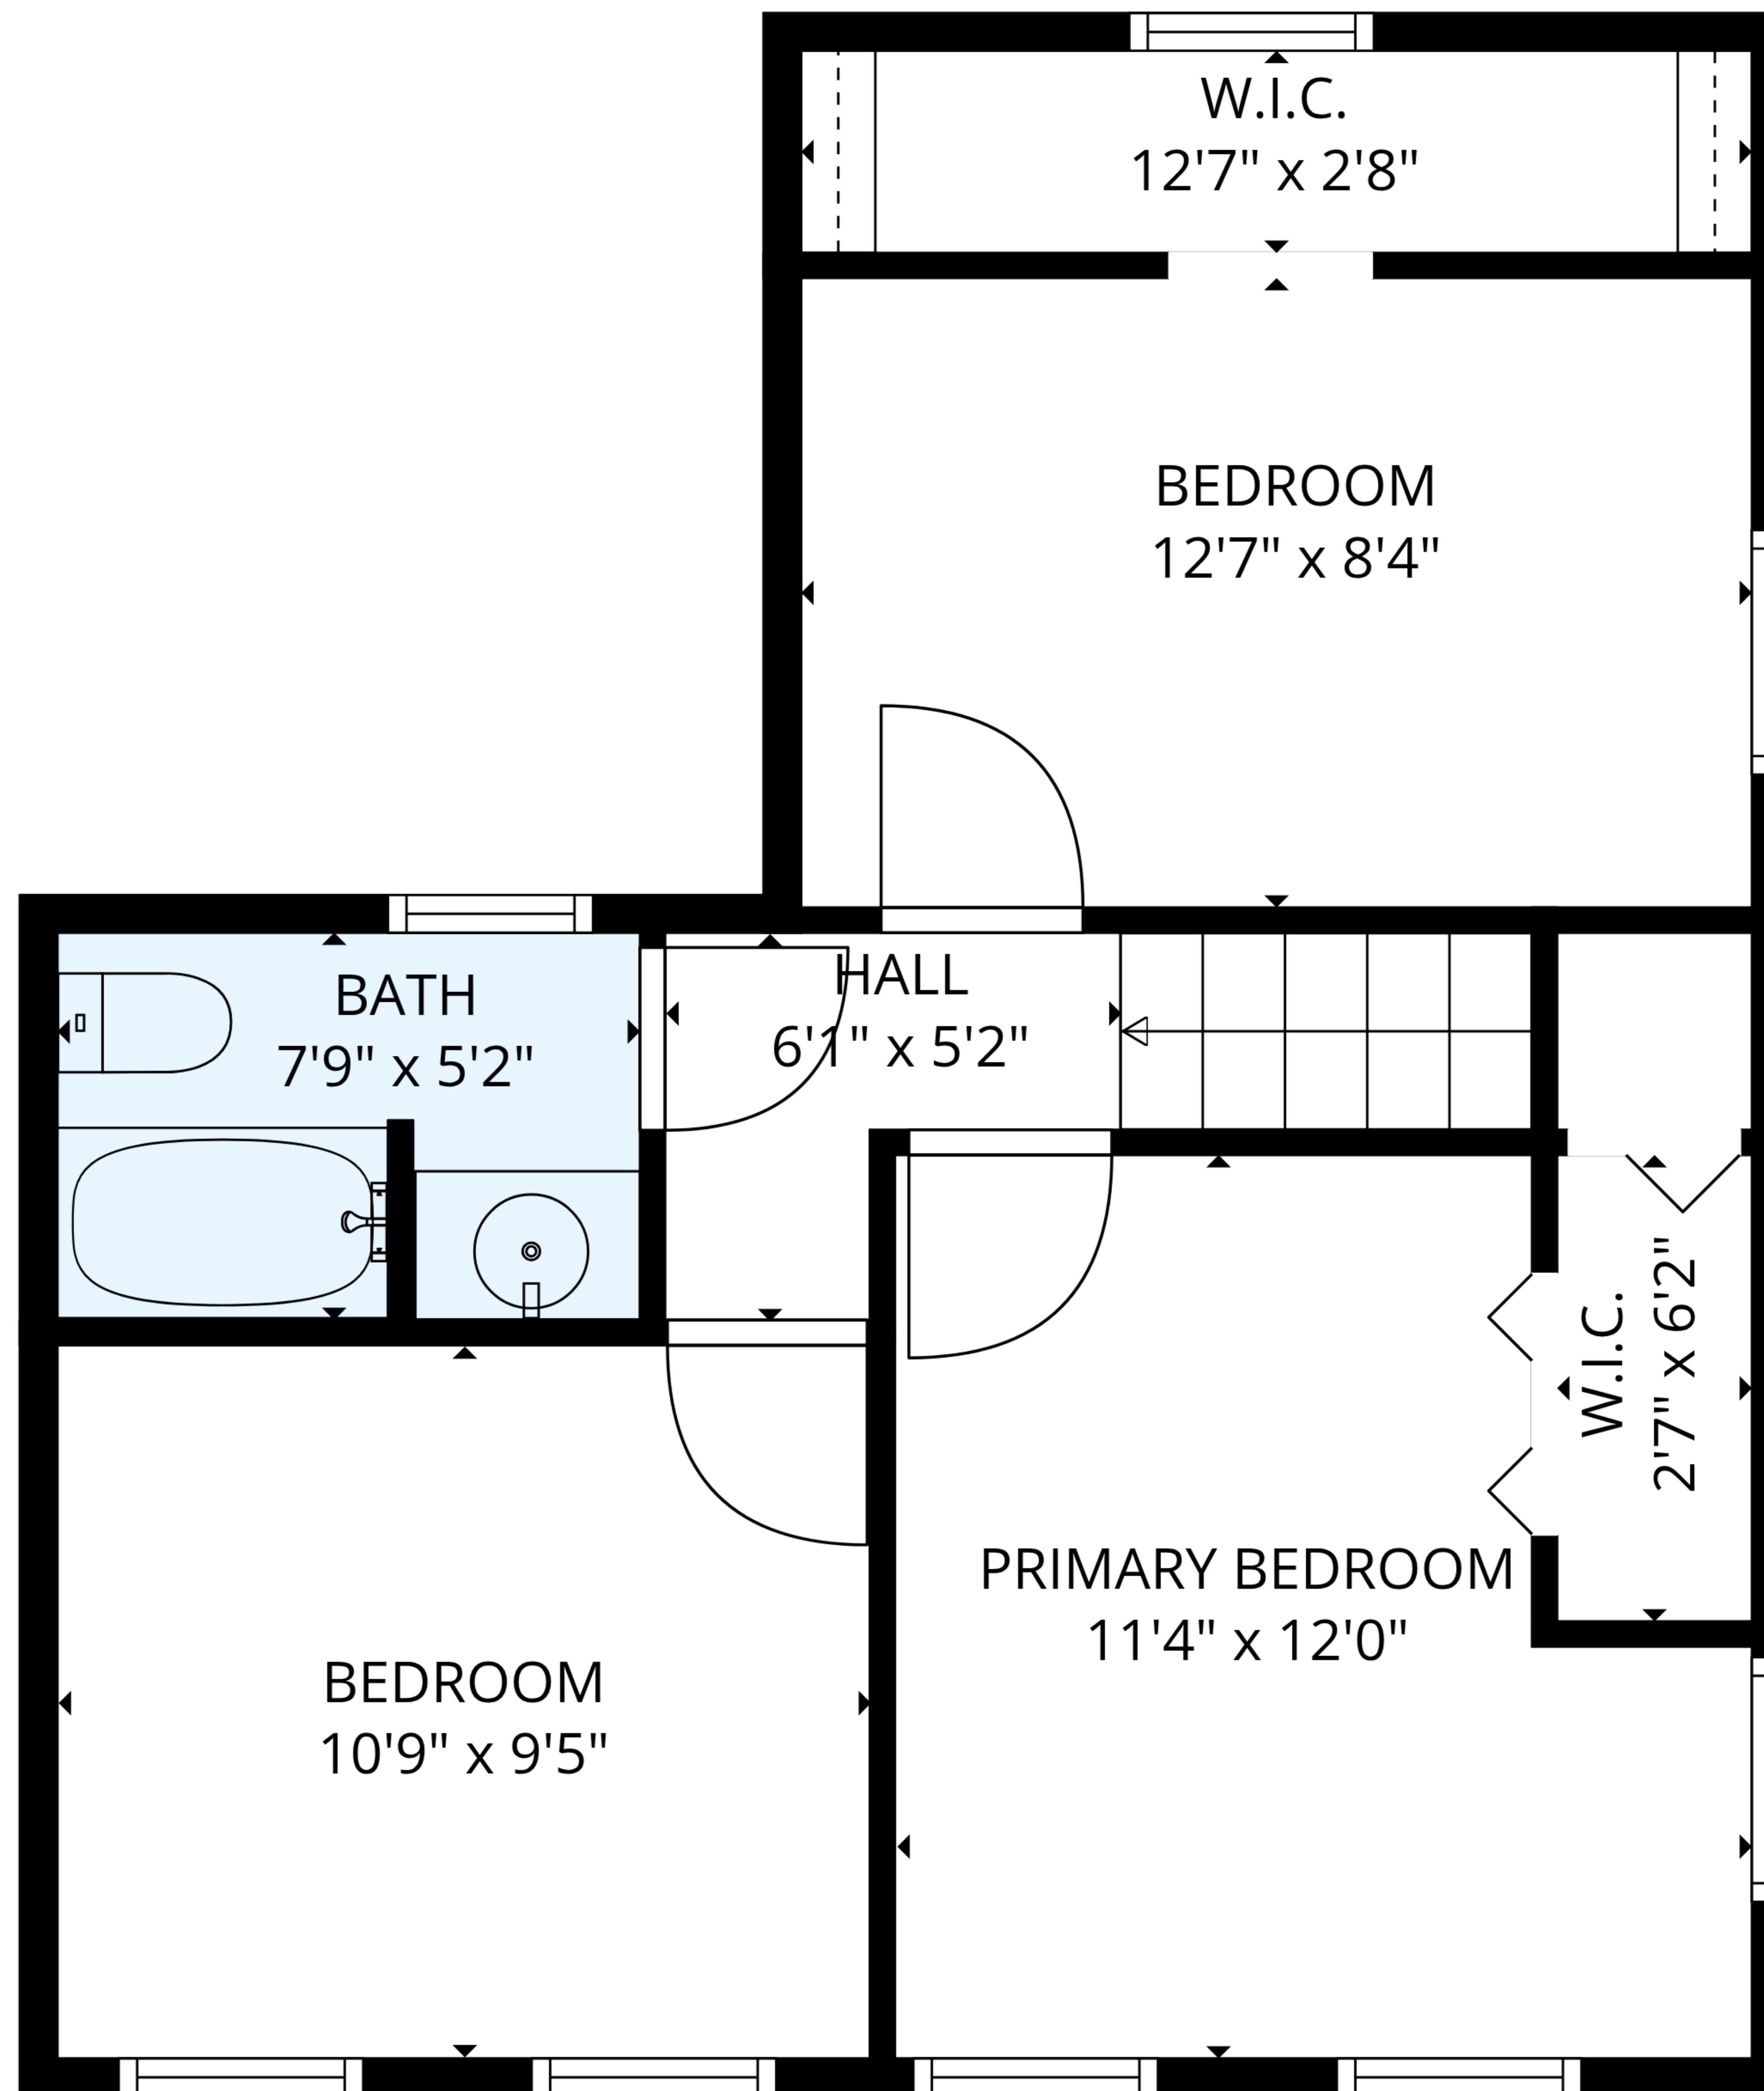

**TOTAL: 1136 sq. ft**

Basement: 15 sq. ft, 1st floor: 637 sq. ft, 2nd floor: 484 sq. ft

EXCLUDED AREAS: BASEMENT: 555 sq. ft, SCREENED PORCH: 112 sq. ft, WALLS: 176 sq. ft

MEASUREMENTS ARE DEEMED RELIABLE BUT ARE NOT GUARANTEED.

1st floor

Basement

2nd floor

**TOTAL: 1136 sq. ft**

Basement: 15 sq. ft, 1st floor: 637 sq. ft, 2nd floor: 484 sq. ft

EXCLUDED AREAS: BASEMENT: 555 sq. ft, SCREENED PORCH: 112 sq. ft, WALLS: 176 sq. ft

MEASUREMENTS ARE DEEMED RELIABLE BUT ARE NOT GUARANTEED.