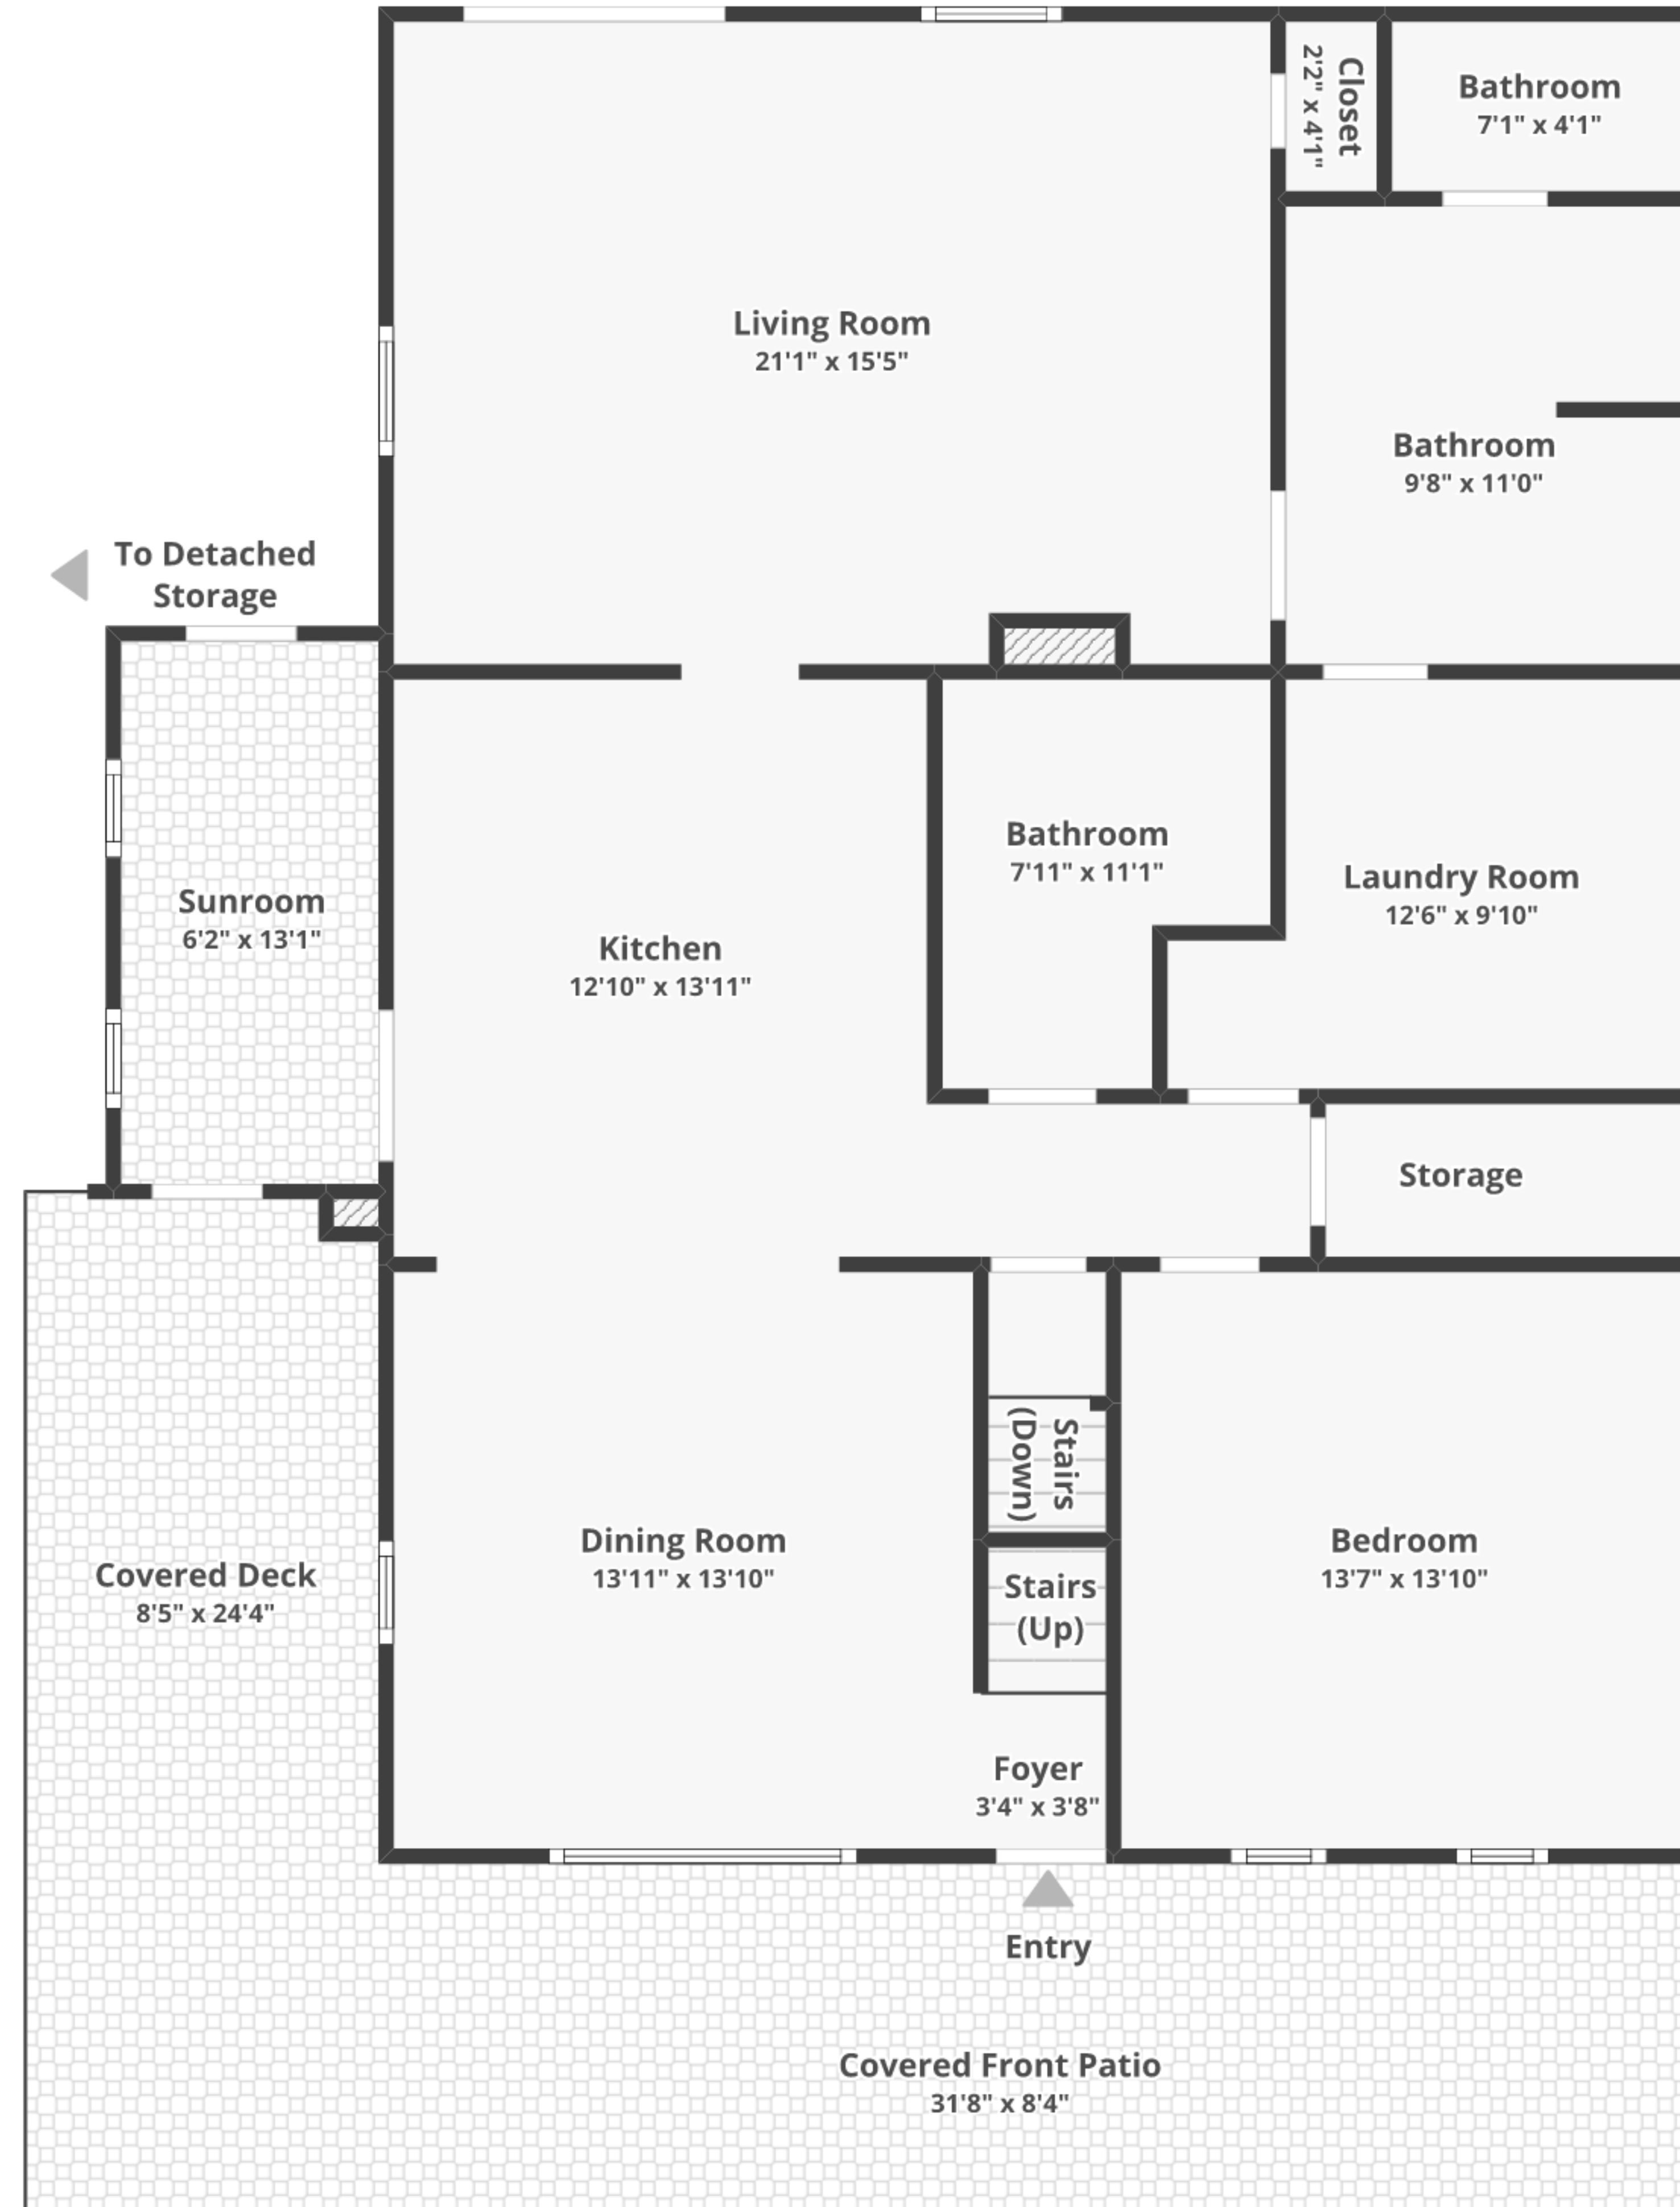

# 3216 Sweet Arrow Lake Rd, Pine Grove, PA 17963

Total finished area: ~2,409.11 sq. ft.

Total unfinished area: ~1,295.92 sq. ft.

## Floor 1

Finished area: ~1,295.13 sq. ft.

Unfinished area: ~2.98 sq. ft.