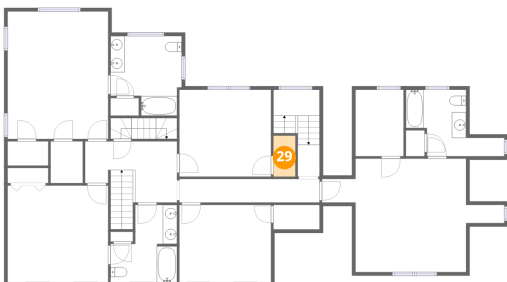

Dimensions: 3'0" x 4'6"
Area: 14 sq. ft
Counted as living area: Yes

Heated: Yes
Finished: Yes
Enclosed: Yes
Contiguous: Yes
Permitted: Yes
Wet space: No
Addition: No
Conversion: No

28 Floor 2 - W.I.C.

Dimensions: 4'6" x 5'10"
Area: 27 sq. ft
Counted as living area: Yes

Heated: Yes
Finished: Yes
Enclosed: Yes
Contiguous: Yes
Permitted: Yes
Wet space: No
Addition: No
Conversion: No

29 Floor 2 - W.I.C.

Dimensions: 3'1" x 5'9"
Area: 18 sq. ft
Counted as living area: Yes

Heated: Yes
Finished: Yes
Enclosed: Yes
Contiguous: Yes
Permitted: Yes
Wet space: No
Addition: No
Conversion: No