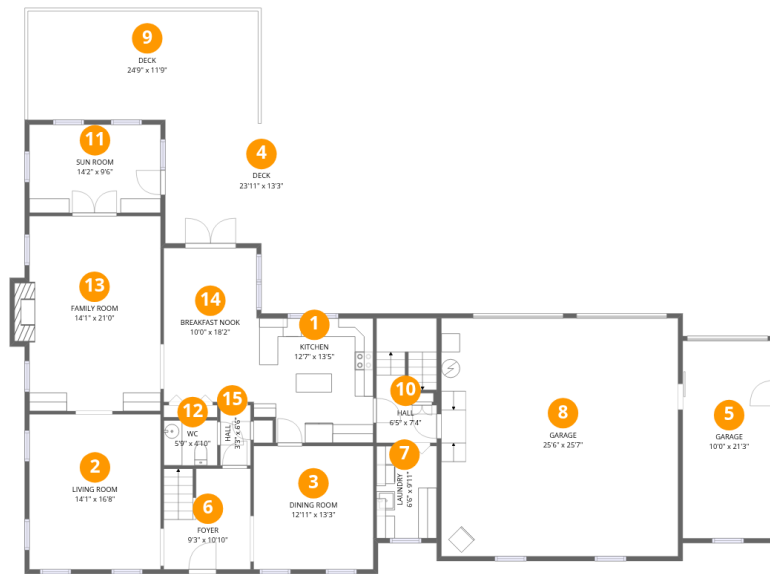

Home report

2101 Galloway Terrace, Midlothian, Chesterfield County, Virginia, United States, 23113

Total Area: 3740 sq. ft

Ground Floor: 1538 sq. ft, 1st Floor: 1810 sq. ft, 2nd Floor: 392 sq. ft

Excluded: Garage 865 sq. ft, Deck 546 sq. ft, Fireplace 12 sq. ft, Attic 201 sq. ft, Walls: 344 sq. ft

Property summary

Home report

**2101 Galloway Terrace, Midlothian, Chesterfield County,
Virginia, United States, 23113**

1
Half baths

2
Garages

Home report

2101 Galloway Terrace, Midlothian, Chesterfield County, Virginia, United States, 23113

Room dimensions

Floor 1

Total:1538sqft

Excluded: 1423sqft

#		Dimensions	sqft	Counted as living area
1	Kitchen	12'7" x 13'5"	169 sq. ft	Yes
2	Living Room	14'1" x 16'8"	235 sq. ft	Yes
3	Dining Room	12'11" x 13'3"	171 sq. ft	Yes
4	Deck	23'11" x 13'3"	318 sq. ft	No
5	Garage	10'0" x 21'3"	212 sq. ft	No
6	Foyer	9'3" x 10'10"	101 sq. ft	Yes
7	Laundry	6'6" x 9'11"	64 sq. ft	Yes
8	Garage	25'6" x 25'7"	653 sq. ft	No
9	Deck	24'9" x 11'9"	290 sq. ft	No
10	Hall	6'5" x 7'4"	47 sq. ft	Yes
11	Sun Room	14'2" x 9'6"	134 sq. ft	Yes