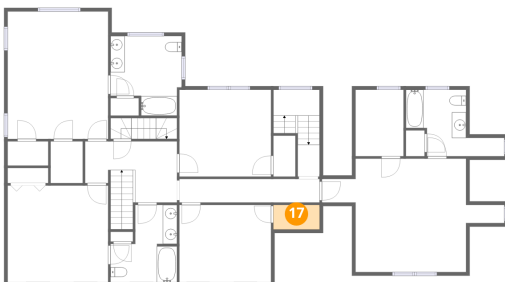

17 Floor 2 - W.I.C.

Dimensions: 6'6" x 3'5"
Area: 22 sq. ft
Counted as living area: Yes

Heated: Yes
Finished: Yes
Enclosed: Yes
Contiguous: Yes
Permitted: Yes
Wet space: No
Addition: No
Conversion: No