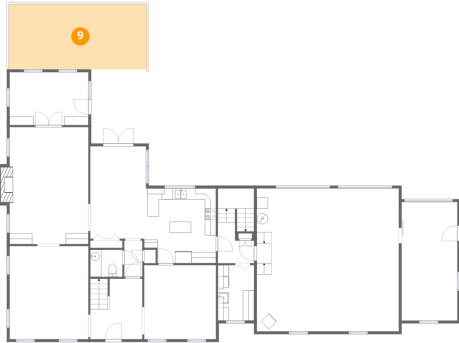

2101 Galloway Terrace, Midlothian, Chesterfield County,
Virginia, United States, 23113

9 Floor 1 - Deck

Dimensions: 24'9" x 11'9"
Area: 290 sq. ft
Counted as living area: No

Heated: No
Finished: No
Enclosed: No
Contiguous: Yes
Permitted: Yes
Wet space: No
Addition: No
Conversion: No