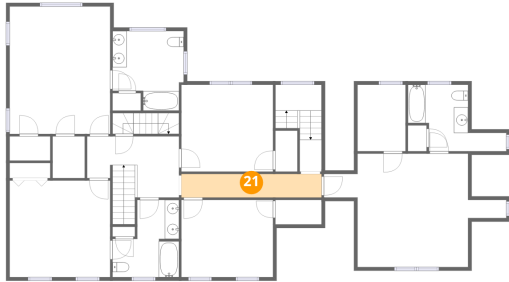

2101 Galloway Terrace, Midlothian, Chesterfield County,
Virginia, United States, 23113

21 Floor 2 - Hall

Dimensions: 19'9" x 3'4"
Area: 65 sq. ft
Counted as living area: Yes

Heated: Yes
Finished: Yes
Enclosed: Yes
Contiguous: Yes
Permitted: Yes
Wet space: No
Addition: No
Conversion: No