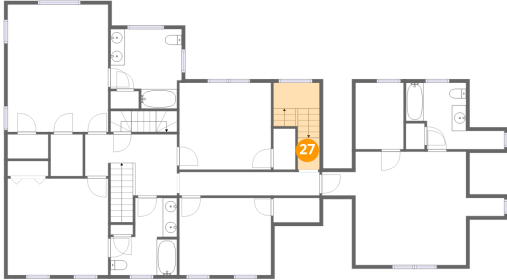

27 Floor 2 - Hall

Dimensions: 3'0" x 4'6"
Area: 14 sq. ft
Counted as living area: Yes

Heated: Yes
Finished: Yes
Enclosed: Yes
Contiguous: Yes
Permitted: Yes
Wet space: No
Addition: No
Conversion: No