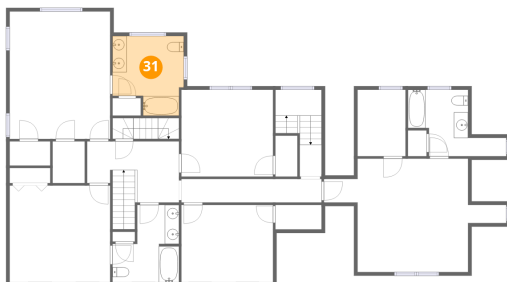

31 Floor 2 - Bath

Dimensions: 10'0" x 11'2"
Area: 111 sq. ft
Counted as living area: Yes

Heated: Yes
Finished: Yes
Enclosed: Yes
Contiguous: Yes
Permitted: Yes
Wet space: Yes
Addition: No
Conversion: No