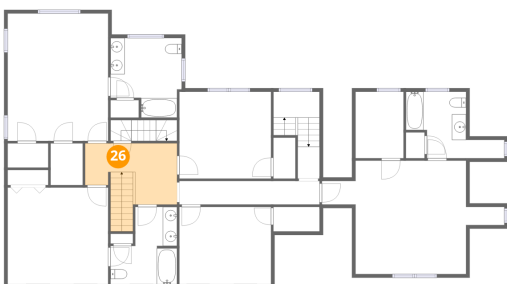

26 Floor 2 - Hall

Dimensions: 12'11" x 8'7"
Area: 111 sq. ft
Counted as living area: Yes

Heated: Yes
Finished: Yes
Enclosed: Yes
Contiguous: Yes
Permitted: Yes
Wet space: No
Addition: No
Conversion: No