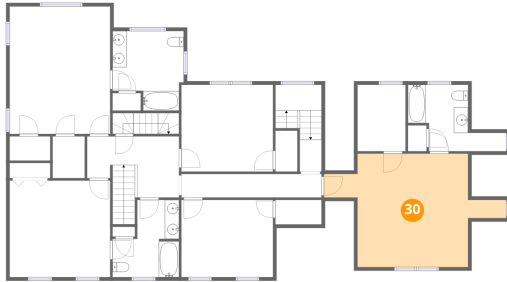

Heated: Yes
Finished: Yes
Enclosed: Yes
Contiguous: Yes
Permitted: Yes
Wet space: No
Addition: No
Conversion: No

29 Floor 2 - W.I.C.

Dimensions: 3'1" x 5'9"
Area: 18 sq. ft
Counted as living area: Yes

Heated: Yes
Finished: Yes
Enclosed: Yes
Contiguous: Yes
Permitted: Yes
Wet space: No
Addition: No
Conversion: No

2101 Galloway Terrace, Midlothian, Chesterfield County,
Virginia, United States, 23113

30 Floor 2 - Bedroom

Dimensions: 20'11" x 15'11"
Area: 333 sq. ft
Counted as living area: Yes

Heated: Yes
Finished: Yes
Enclosed: Yes
Contiguous: Yes
Permitted: Yes
Wet space: No
Addition: No
Conversion: No