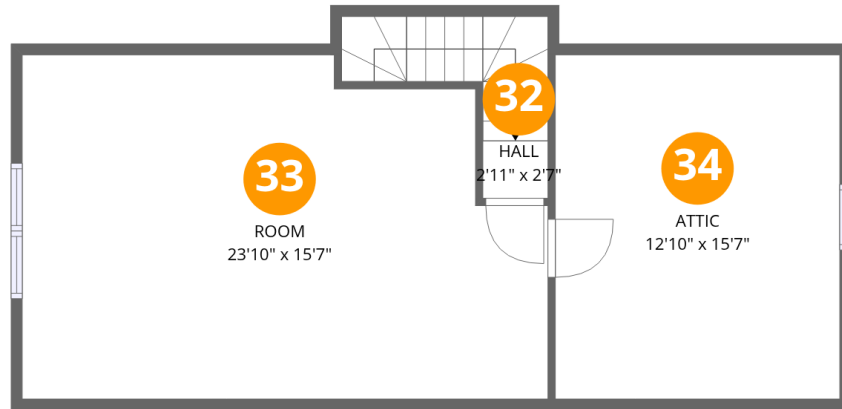

Home report

**2101 Galloway Terrace, Midlothian, Chesterfield County,
Virginia, United States, 23113**

#		Dimensions	sqft	Counted as living area
12	WC	5'9" x 4'10"	28 sq. ft	Yes
13	Family Room	14'1" x 21'0"	296 sq. ft	Yes
14	Breakfast Nook	10'0" x 18'2"	182 sq. ft	Yes
15	Hall	3'3" x 6'6"	21 sq. ft	Yes

Home report

2101 Galloway Terrace, Midlothian, Chesterfield County,
Virginia, United States, 23113

Room dimensions

Floor 2

Total:1810sqft Excluded: 0sqft

#		Dimensions	sqft	Counted as living area
16	Bath	9'4" x 10'10"	101 sq. ft	Yes
17	W.I.C.	6'6" x 3'5"	22 sq. ft	Yes
18	Bath	8'5" x 9'4"	79 sq. ft	Yes
19	Bedroom	12'11" x 12'2"	157 sq. ft	Yes
20	W.I.C.	6'9" x 9'4"	63 sq. ft	Yes
21	Hall	19'9" x 3'4"	65 sq. ft	Yes
22	Bedroom	14'2" x 13'7"	192 sq. ft	Yes
23	W.I.C.	5'8" x 3'4"	19 sq. ft	Yes
24	Bedroom	12'11" x 10'10"	140 sq. ft	Yes
25	Primary Bedroom	14'2" x 17'11"	253 sq. ft	Yes
26	Hall	12'11" x 8'7"	111 sq. ft	Yes

Home report

**2101 Galloway Terrace, Midlothian, Chesterfield County,
Virginia, United States, 23113**

#		Dimensions	sqft	Counted as living area
27	Hall	3'0" x 4'6"	14 sq. ft	Yes
28	W.I.C.	4'6" x 5'10"	27 sq. ft	Yes
29	W.I.C.	3'1" x 5'9"	18 sq. ft	Yes
30	Bedroom	20'11" x 15'11"	333 sq. ft	Yes
31	Bath	10'0" x 11'2"	111 sq. ft	Yes

Home report

2101 Galloway Terrace, Midlothian, Chesterfield County,
Virginia, United States, 23113

Room dimensions

Floor 3

Total:392sqft

Excluded: 201sqft

#		Dimensions	sqft	Counted as living area
32	Hall	2'11" x 2'7"	8 sq. ft	Yes
33	Room	23'10" x 15'7"	371 sq. ft	Yes
34	Attic	12'10" x 15'7"	200 sq. ft	No