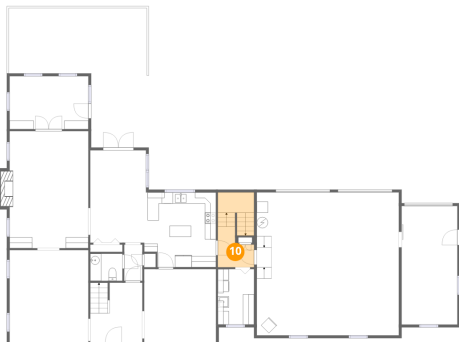

10 Floor 1 - Hall

Dimensions: 6'5" x 7'4"
Area: 47 sq. ft
Counted as living area: Yes

Heated: Yes
Finished: Yes
Enclosed: Yes
Contiguous: Yes
Permitted: Yes
Wet space: No
Addition: No
Conversion: No