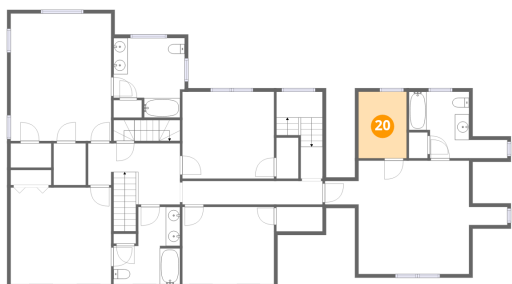

20 Floor 2 - W.I.C.

Dimensions: 6'9" x 9'4"
Area: 63 sq. ft
Counted as living area: Yes

Heated: Yes
Finished: Yes
Enclosed: Yes
Contiguous: Yes
Permitted: Yes
Wet space: No
Addition: No
Conversion: No