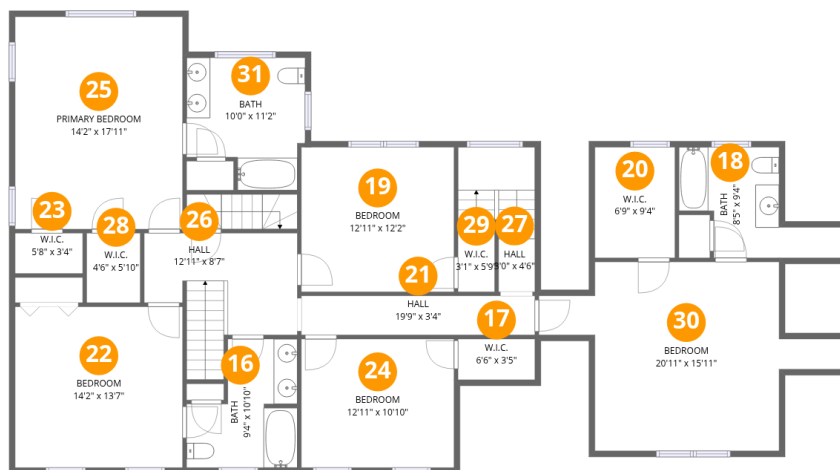

Room dimensions

Floor 1

Total:1538sqft

Excluded: 1423sqft

#		Dimensions	sqft	Counted as living area
1	Kitchen	12'7" x 13'5"	169 sq. ft	Yes
2	Living Room	14'1" x 16'8"	235 sq. ft	Yes
3	Dining Room	12'11" x 13'3"	171 sq. ft	Yes
4	Deck	23'11" x 13'3"	318 sq. ft	No
5	Garage	10'0" x 21'3"	212 sq. ft	No
6	Foyer	9'3" x 10'10"	101 sq. ft	Yes
7	Laundry	6'6" x 9'11"	64 sq. ft	Yes
8	Garage	25'6" x 25'7"	653 sq. ft	No
9	Deck	24'9" x 11'9"	290 sq. ft	No
10	Hall	6'5" x 7'4"	47 sq. ft	Yes
11	Sun Room	14'2" x 9'6"	134 sq. ft	Yes

Home report

**2101 Galloway Terrace, Midlothian, Chesterfield County,
Virginia, United States, 23113**

#		Dimensions	sqft	Counted as living area
12	WC	5'9" x 4'10"	28 sq. ft	Yes
13	Family Room	14'1" x 21'0"	296 sq. ft	Yes
14	Breakfast Nook	10'0" x 18'2"	182 sq. ft	Yes
15	Hall	3'3" x 6'6"	21 sq. ft	Yes

Home report

2101 Galloway Terrace, Midlothian, Chesterfield County,
Virginia, United States, 23113

Room dimensions

Floor 2

Total:1810sqft Excluded: 0sqft

#		Dimensions	sqft	Counted as living area
16	Bath	9'4" x 10'10"	101 sq. ft	Yes
17	W.I.C.	6'6" x 3'5"	22 sq. ft	Yes
18	Bath	8'5" x 9'4"	79 sq. ft	Yes
19	Bedroom	12'11" x 12'2"	157 sq. ft	Yes
20	W.I.C.	6'9" x 9'4"	63 sq. ft	Yes
21	Hall	19'9" x 3'4"	65 sq. ft	Yes
22	Bedroom	14'2" x 13'7"	192 sq. ft	Yes
23	W.I.C.	5'8" x 3'4"	19 sq. ft	Yes
24	Bedroom	12'11" x 10'10"	140 sq. ft	Yes
25	Primary Bedroom	14'2" x 17'11"	253 sq. ft	Yes
26	Hall	12'11" x 8'7"	111 sq. ft	Yes