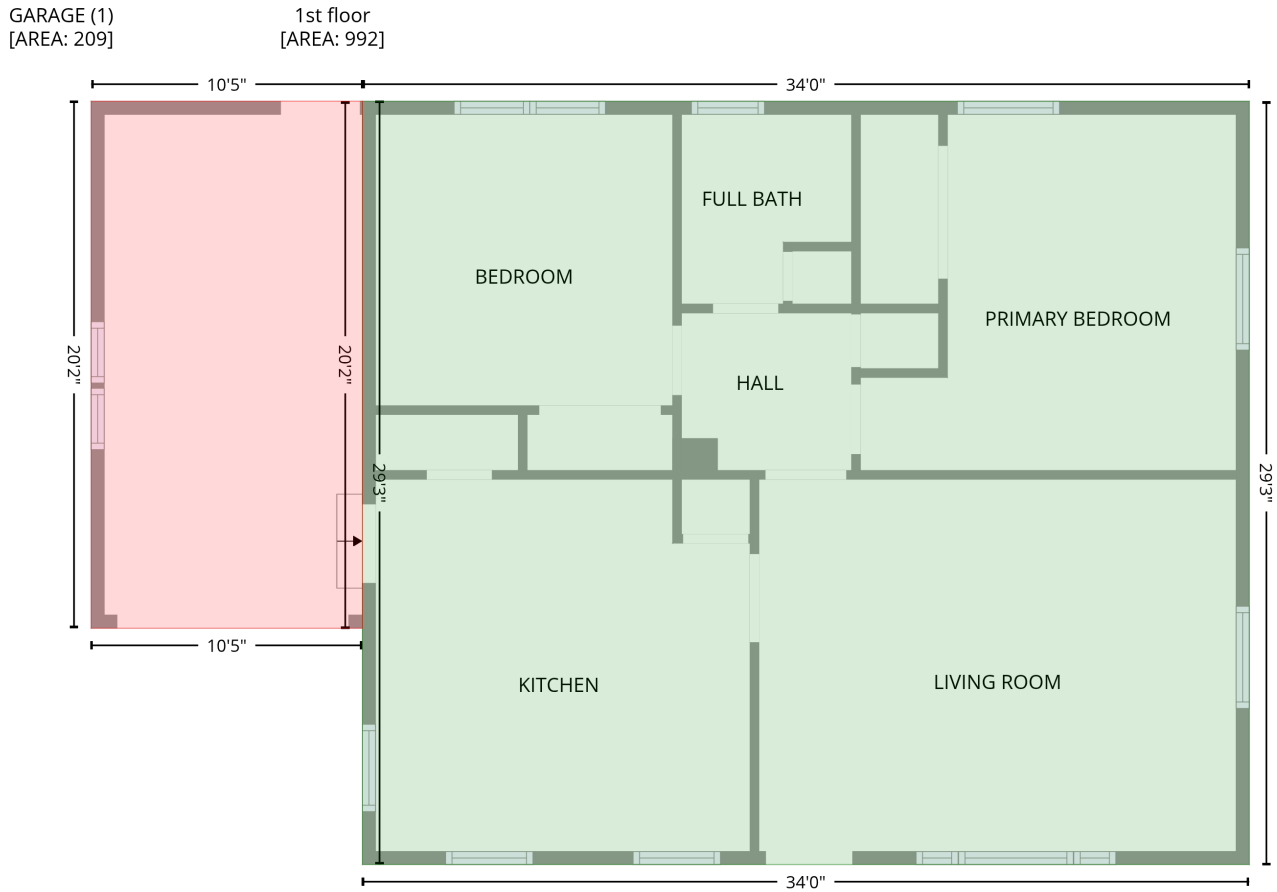

# 122 Settlemyre Rd, Morganton, NC, US

Gross Living Area: 992 sq. ft

## Level 1

Space	Area (sq. ft)	Calculation <small>Coordinate Polygon Area Algorithm using inches</small>
1st floor (Living area)	992	$-((537.8 + 537.8) * (25.6 - 376.2) + (537.8 + 130.2) * (376.2 - 376.2) + (130.2 + 130.2) * (376.2 - 25.6) + (130.2 + 537.8) * (25.6 - 25.6)) * 0.5 * 0.00694$
GARAGE (Non-living area)	209	$-((130.2 + 130.2) * (25.6 - 267.6) + (130.2 + 5.6) * (267.6 - 267.6) + (5.6 + 5.6) * (267.6 - 25.6) + (5.6 + 130.2) * (25.6 - 25.6)) * 0.5 * 0.00694$