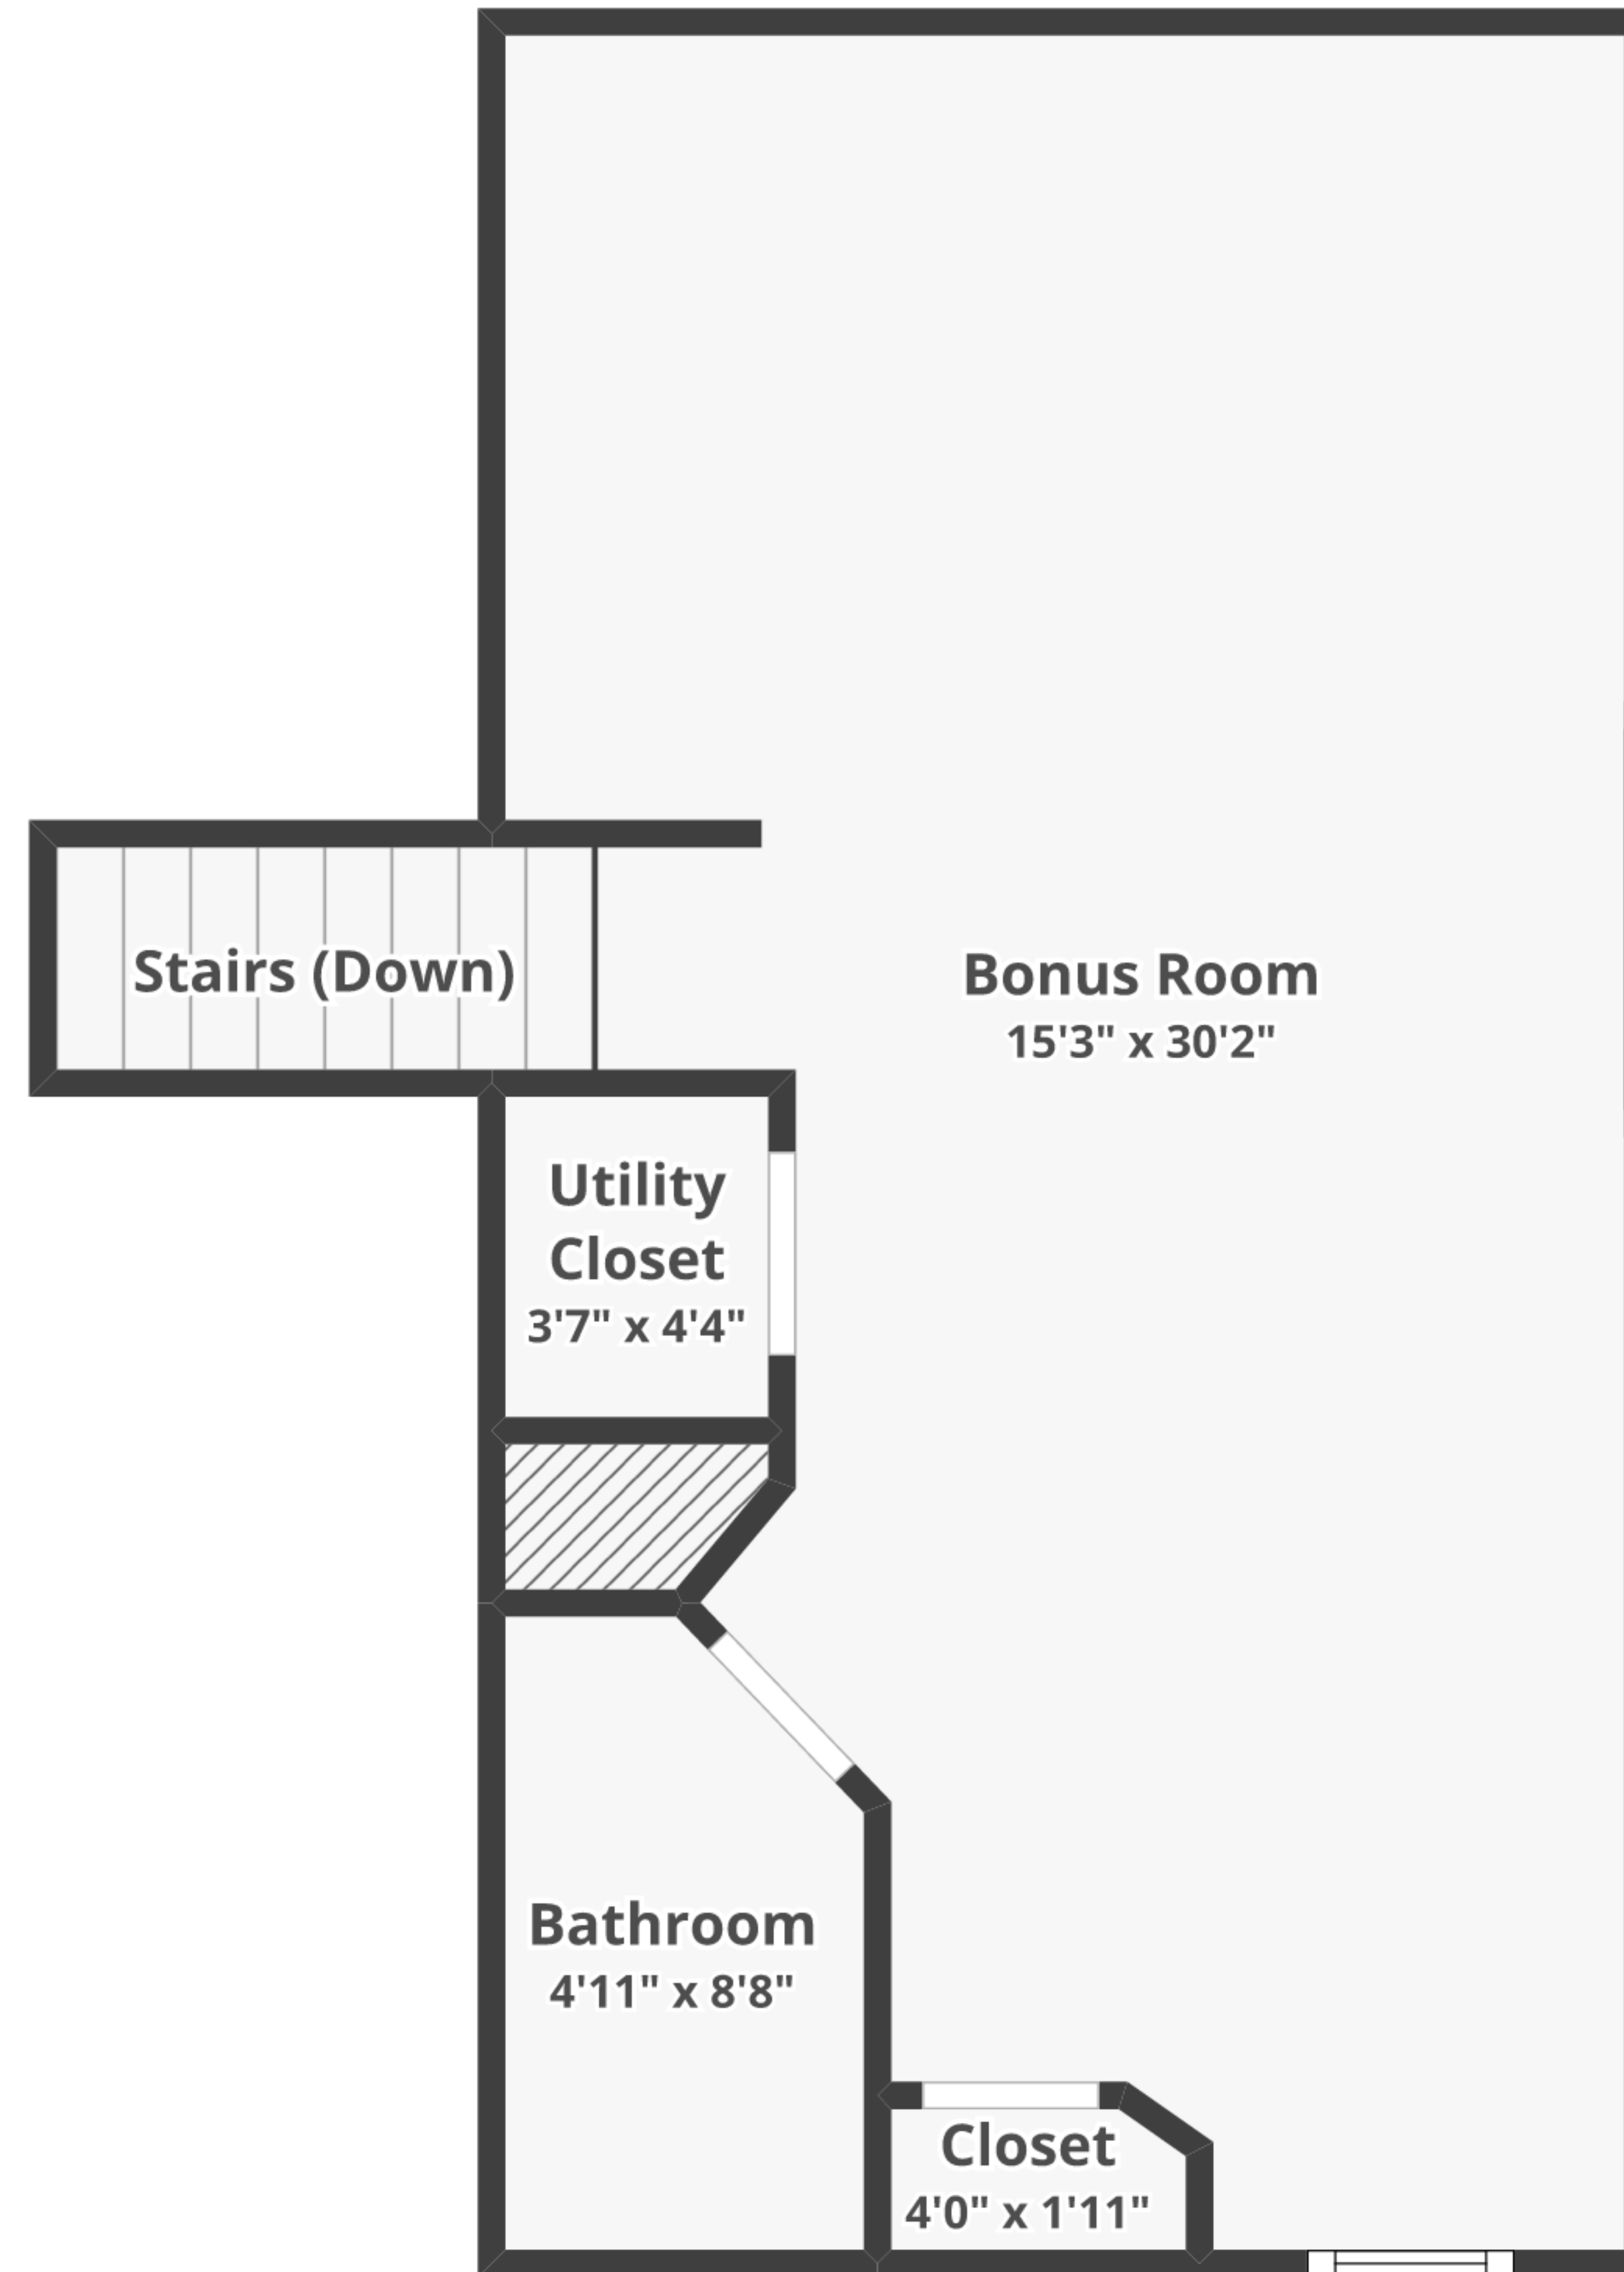

11908 Meridian Point Dr, Tampa, FL 33626

Total finished area: ~2,626.95 sq. ft.

Floor 2

Finished area: ~459.45 sq. ft.