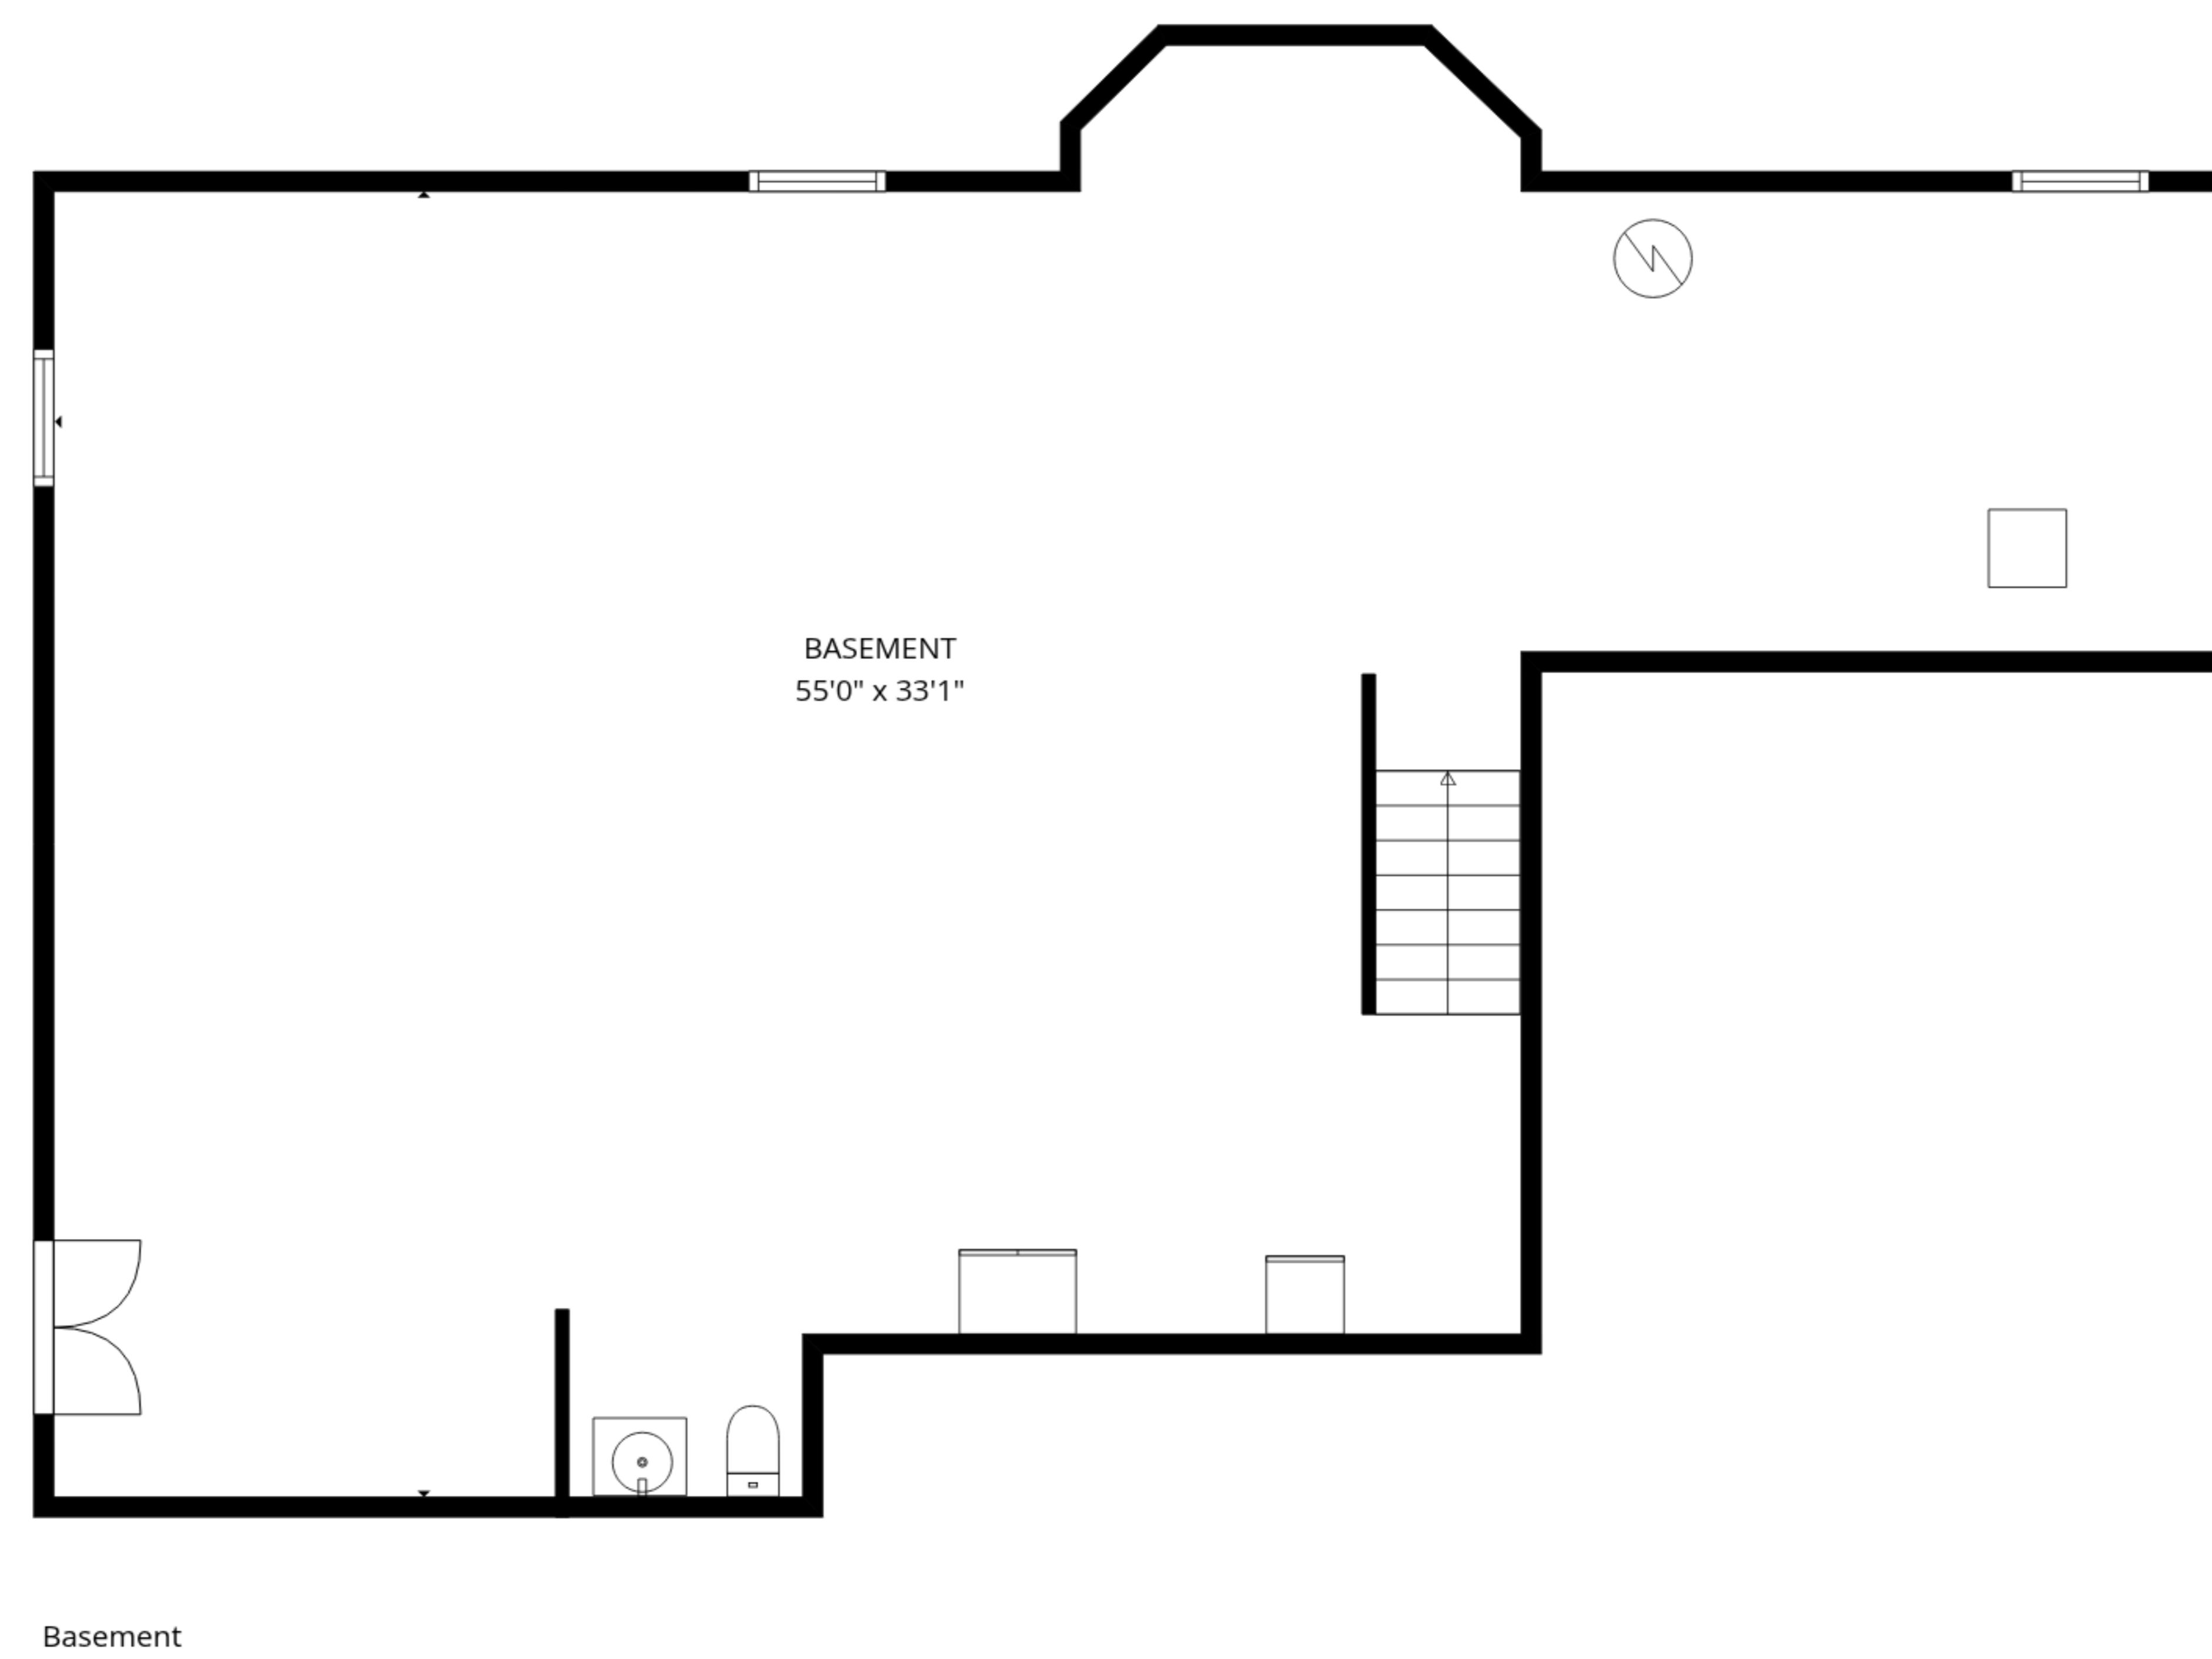

BASEMENT  
55'0" x 33'1"

**TOTAL: 1409 sq. ft**

Basement: 0 sq. ft, 1st floor: 1409 sq. ft

EXCLUDED AREAS: BASEMENT: 1401 sq. ft, GARAGE: 445 sq. ft, DECK: 199 sq. ft,  
FIREPLACE: 10 sq. ft, WALLS: 207 sq. ft

MEASUREMENTS ARE DEEMED RELIABLE BUT ARE NOT GUARANTEED.

**TOTAL: 1409 sq. ft**

Basement: 0 sq. ft, 1st floor: 1409 sq. ft

EXCLUDED AREAS: BASEMENT: 1401 sq. ft, GARAGE: 445 sq. ft, DECK: 199 sq. ft,  
 FIREPLACE: 10 sq. ft, WALLS: 207 sq. ft