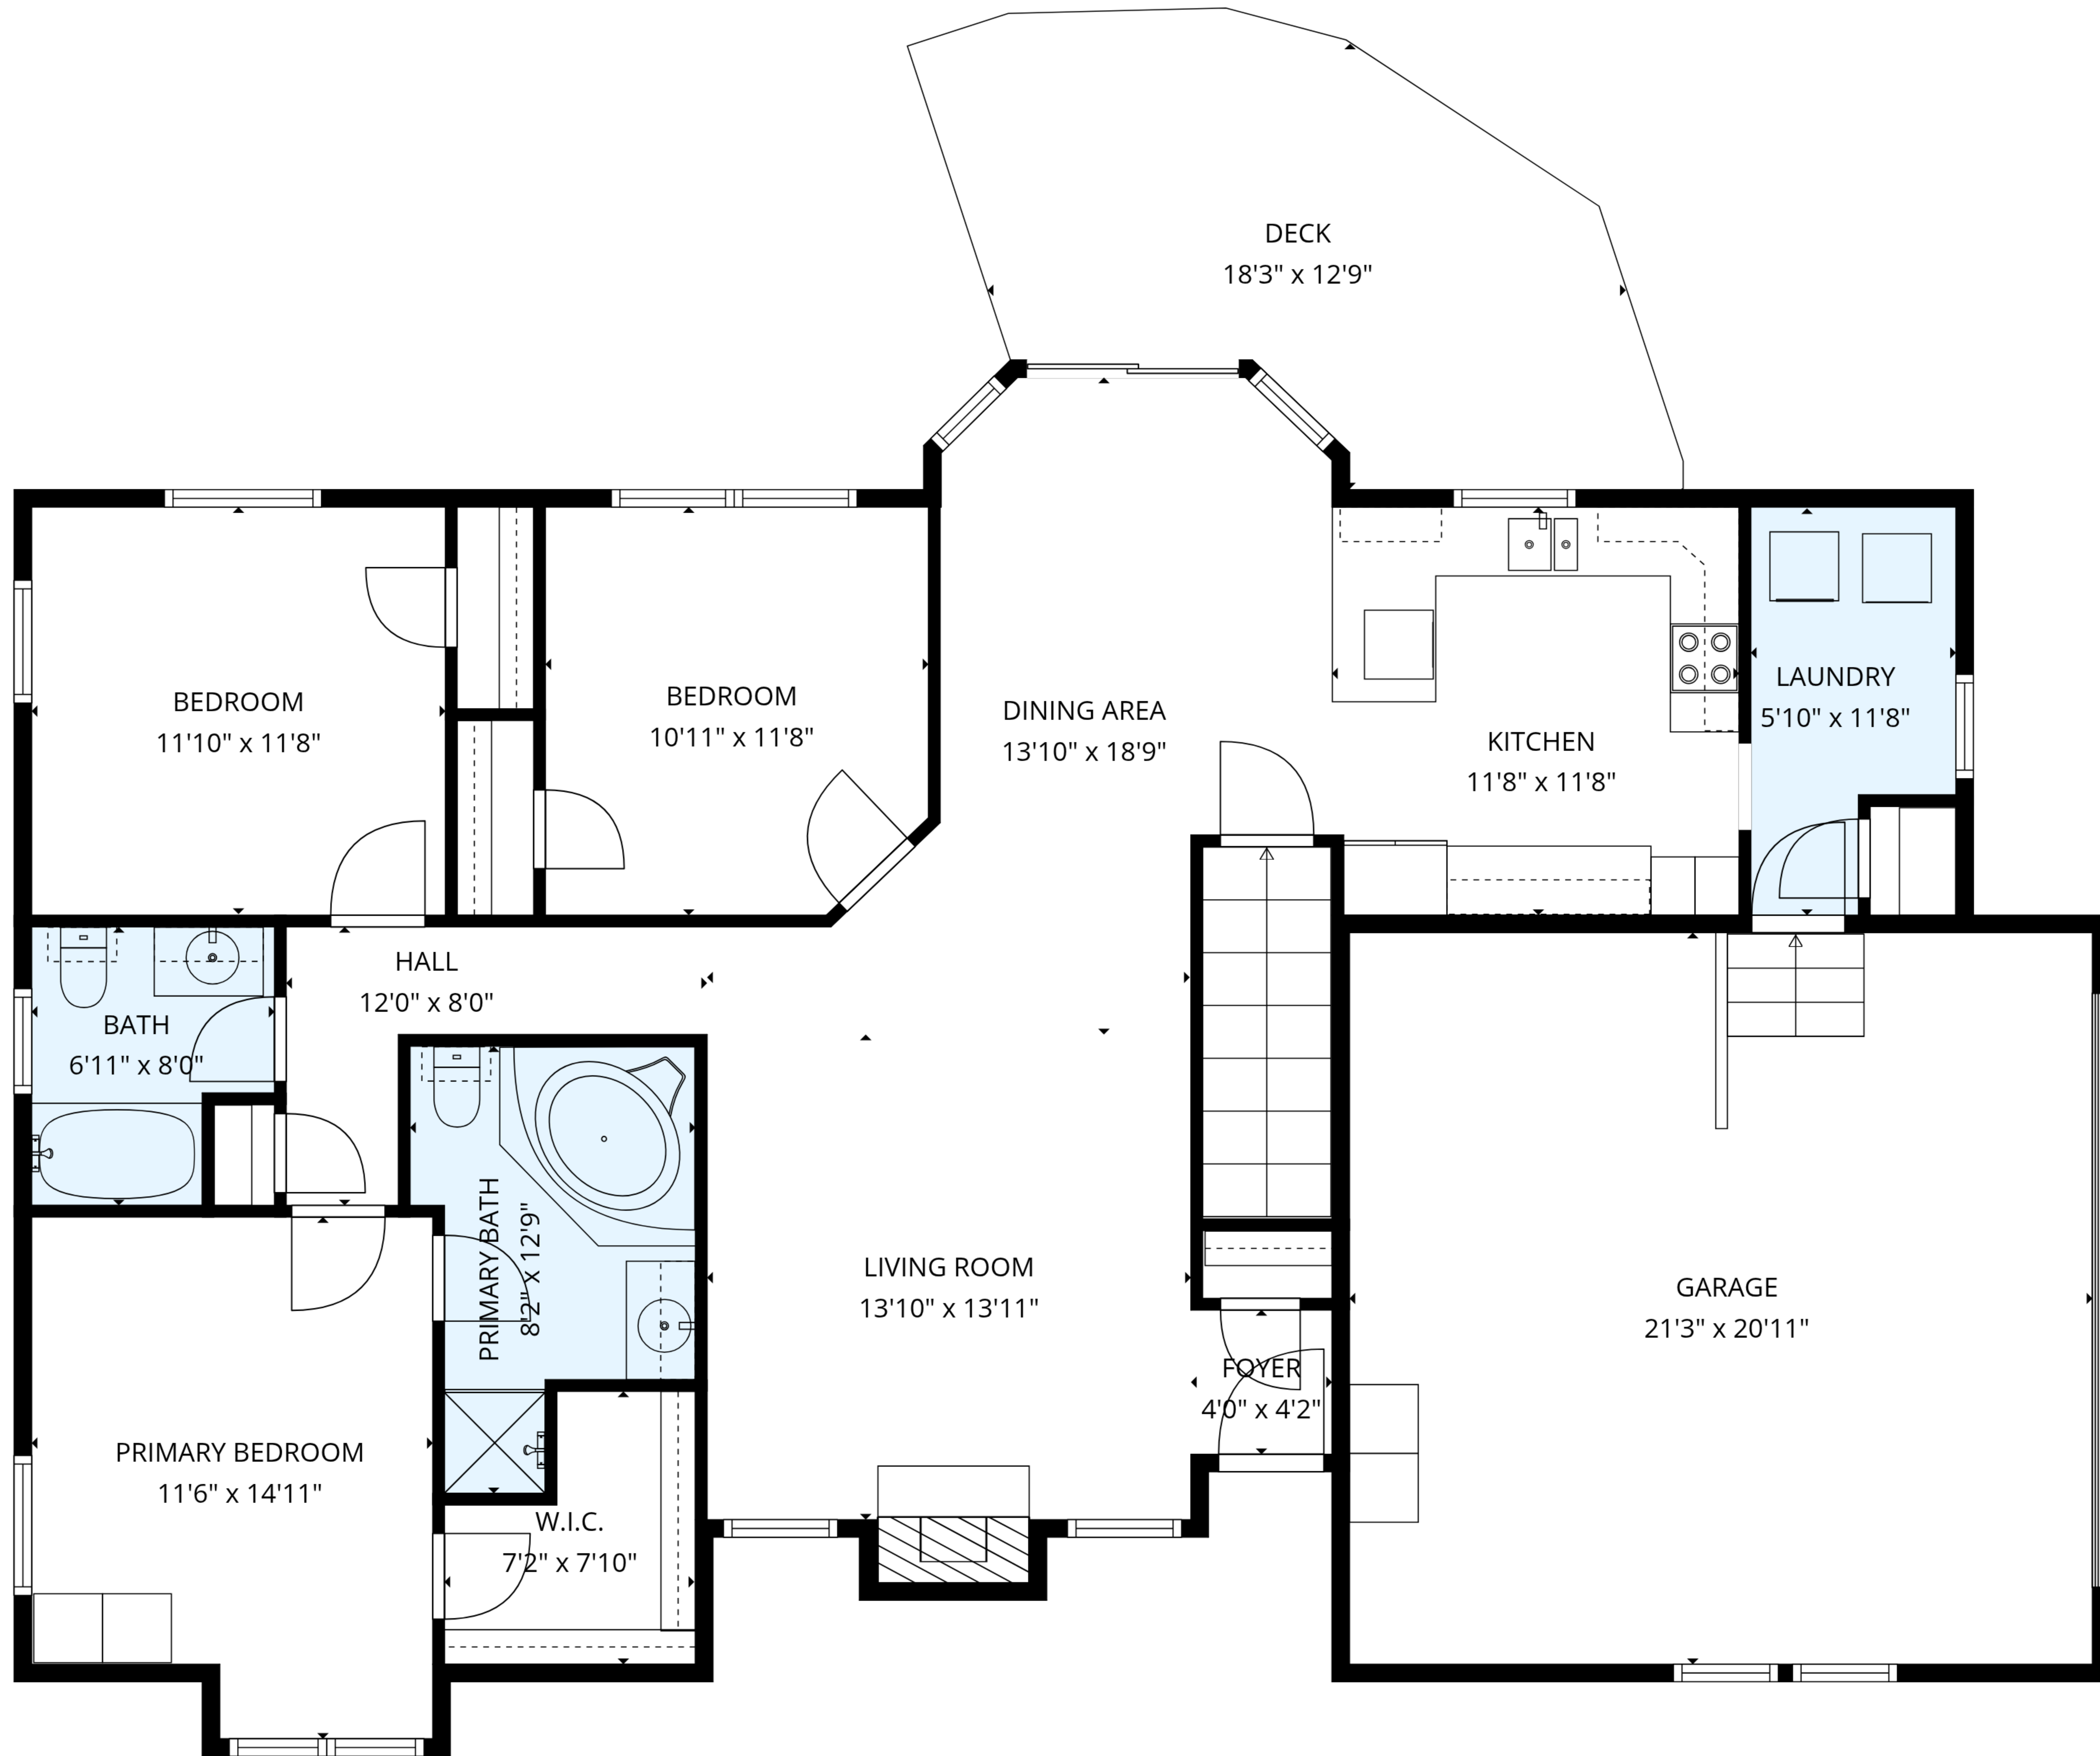

BASEMENT  
55'0" x 33'1"

**TOTAL: 1409 sq. ft**

Basement: 0 sq. ft, 1st floor: 1409 sq. ft

EXCLUDED AREAS: BASEMENT: 1401 sq. ft, GARAGE: 445 sq. ft, DECK: 199 sq. ft,  
FIREPLACE: 10 sq. ft, WALLS: 207 sq. ft

MEASUREMENTS ARE DEEMED RELIABLE BUT ARE NOT GUARANTEED.

**TOTAL: 1409 sq. ft**

Basement: 0 sq. ft, 1st floor: 1409 sq. ft

EXCLUDED AREAS: BASEMENT: 1401 sq. ft, GARAGE: 445 sq. ft, DECK: 199 sq. ft,  
 FIREPLACE: 10 sq. ft, WALLS: 207 sq. ft