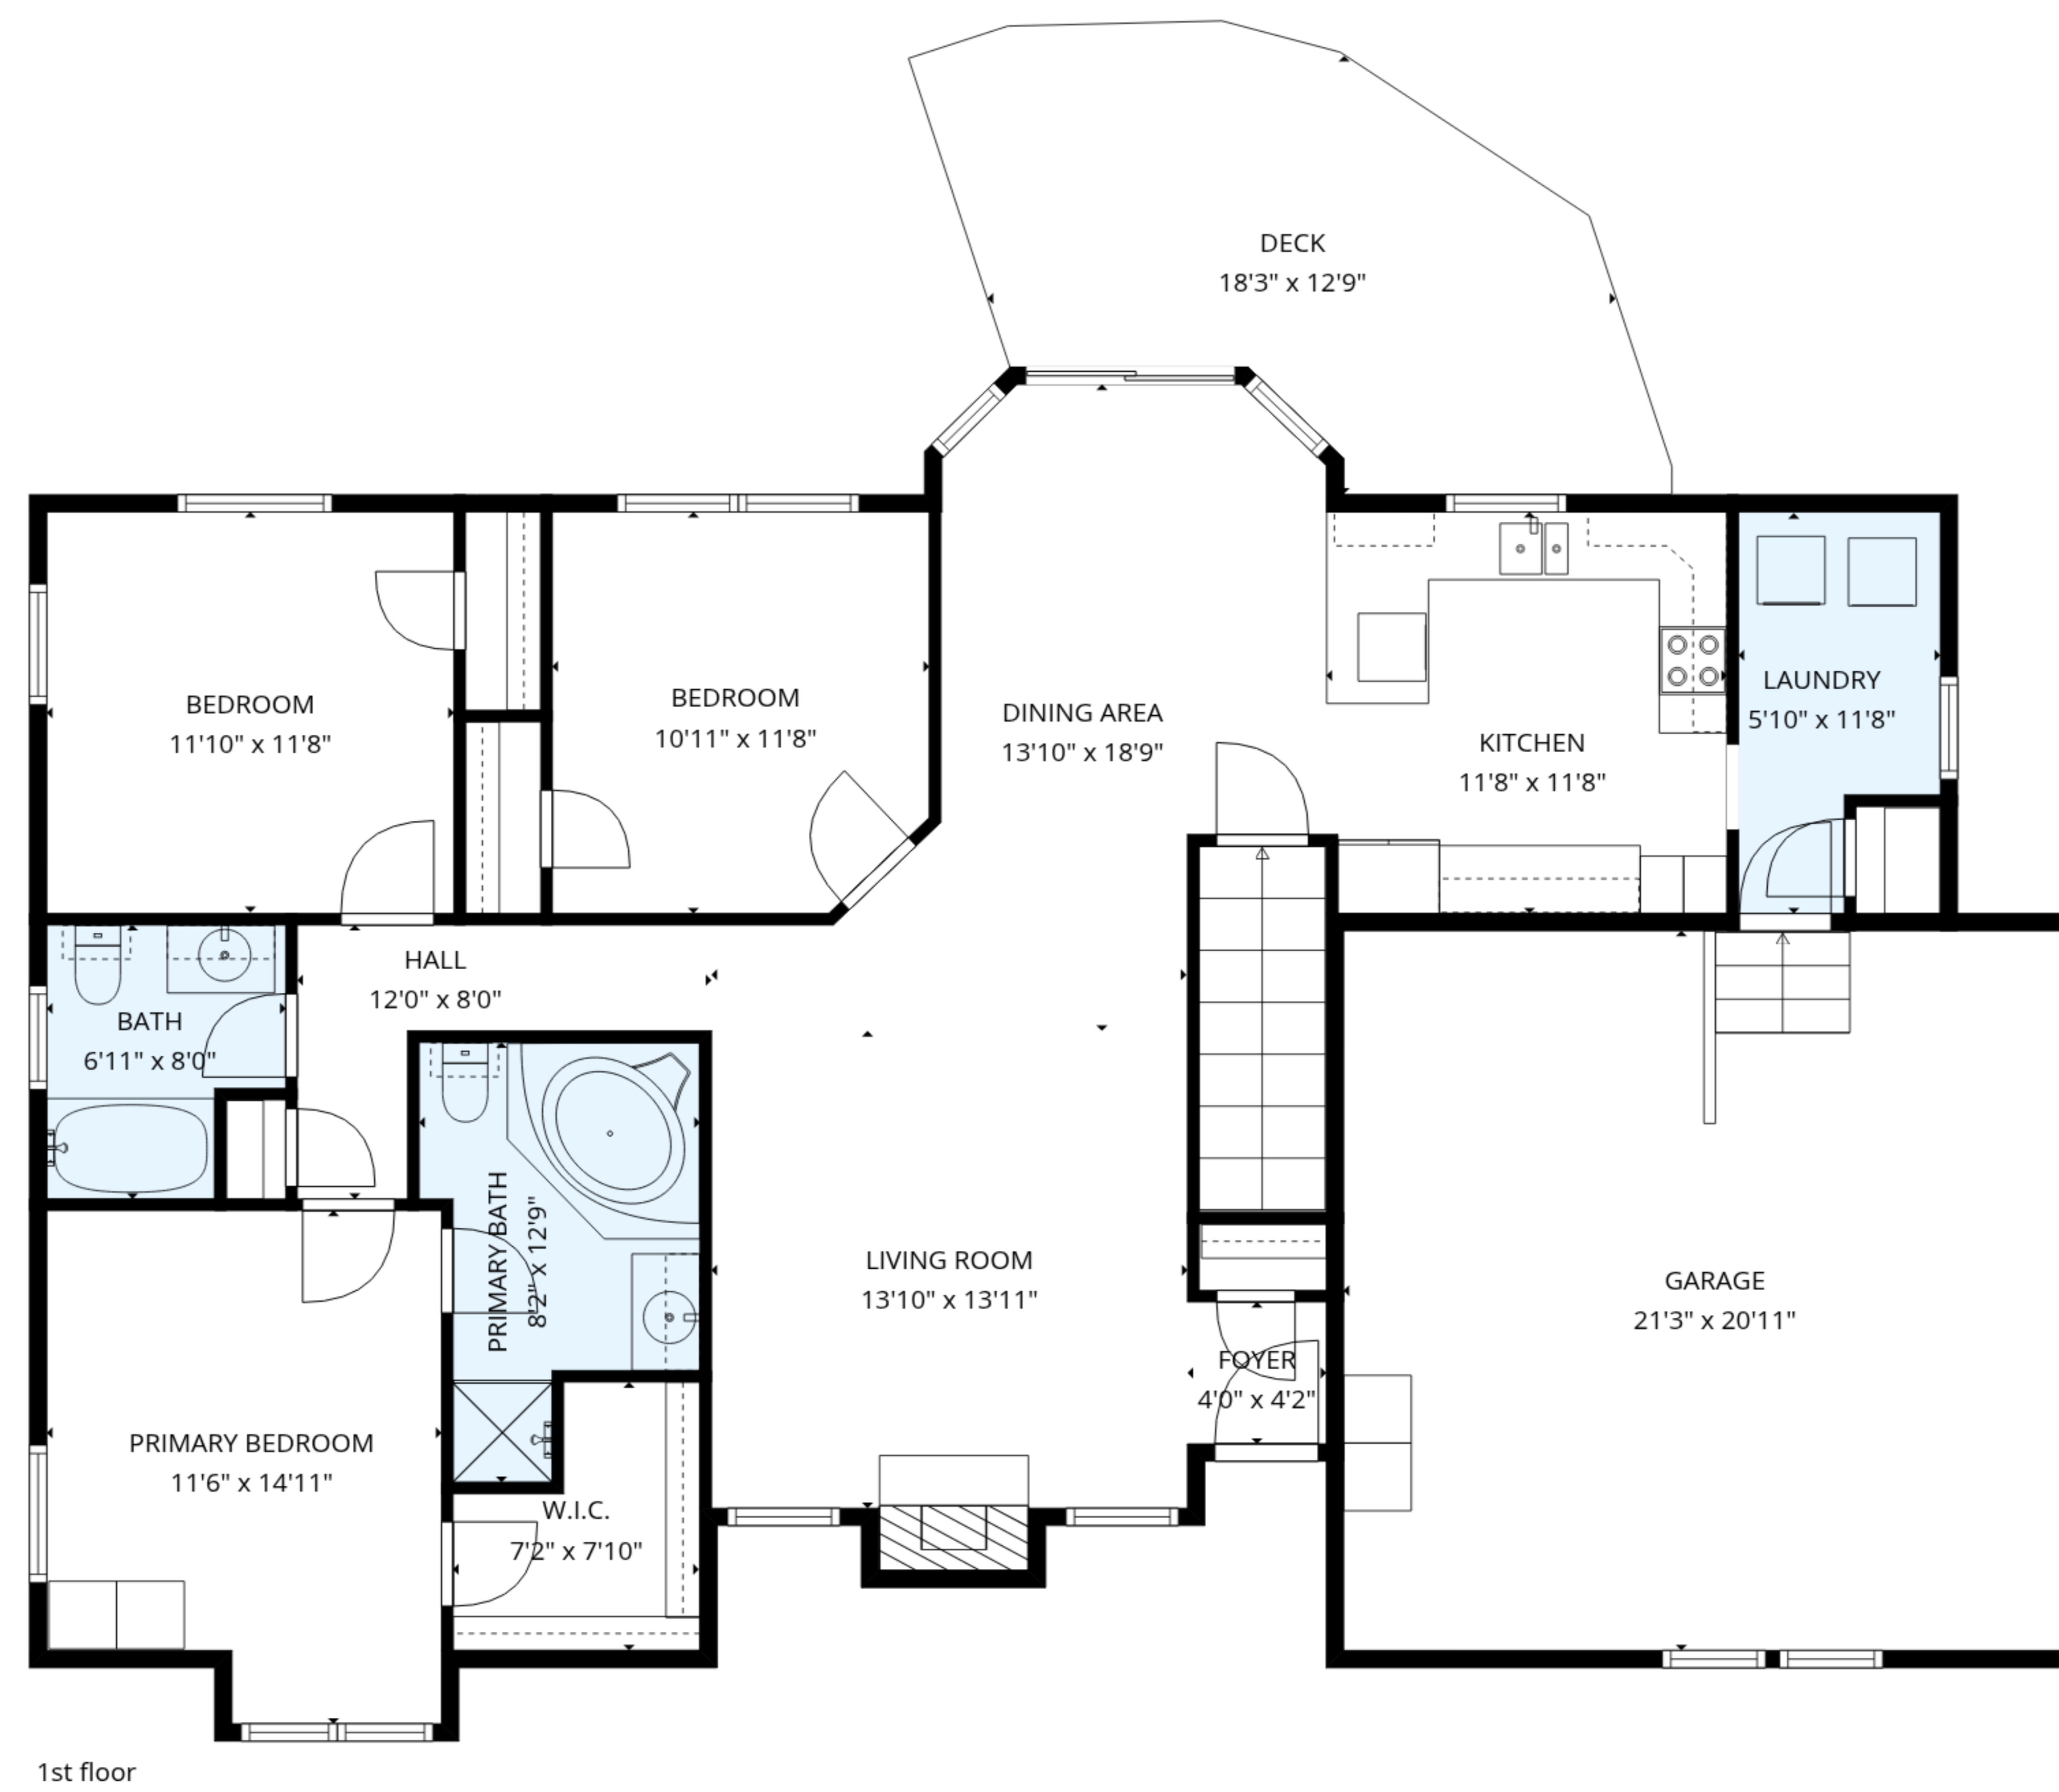

BASEMENT  
55'0" x 33'1"

**TOTAL: 1409 sq. ft**

Basement: 0 sq. ft, 1st floor: 1409 sq. ft

EXCLUDED AREAS: BASEMENT: 1401 sq. ft, GARAGE: 445 sq. ft, DECK: 199 sq. ft,  
FIREPLACE: 10 sq. ft, WALLS: 207 sq. ft

MEASUREMENTS ARE DEEMED RELIABLE BUT ARE NOT GUARANTEED.

**TOTAL: 1409 sq. ft**

Basement: 0 sq. ft, 1st floor: 1409 sq. ft

EXCLUDED AREAS: BASEMENT: 1401 sq. ft, GARAGE: 445 sq. ft, DECK: 199 sq. ft,  
 FIREPLACE: 10 sq. ft, WALLS: 207 sq. ft