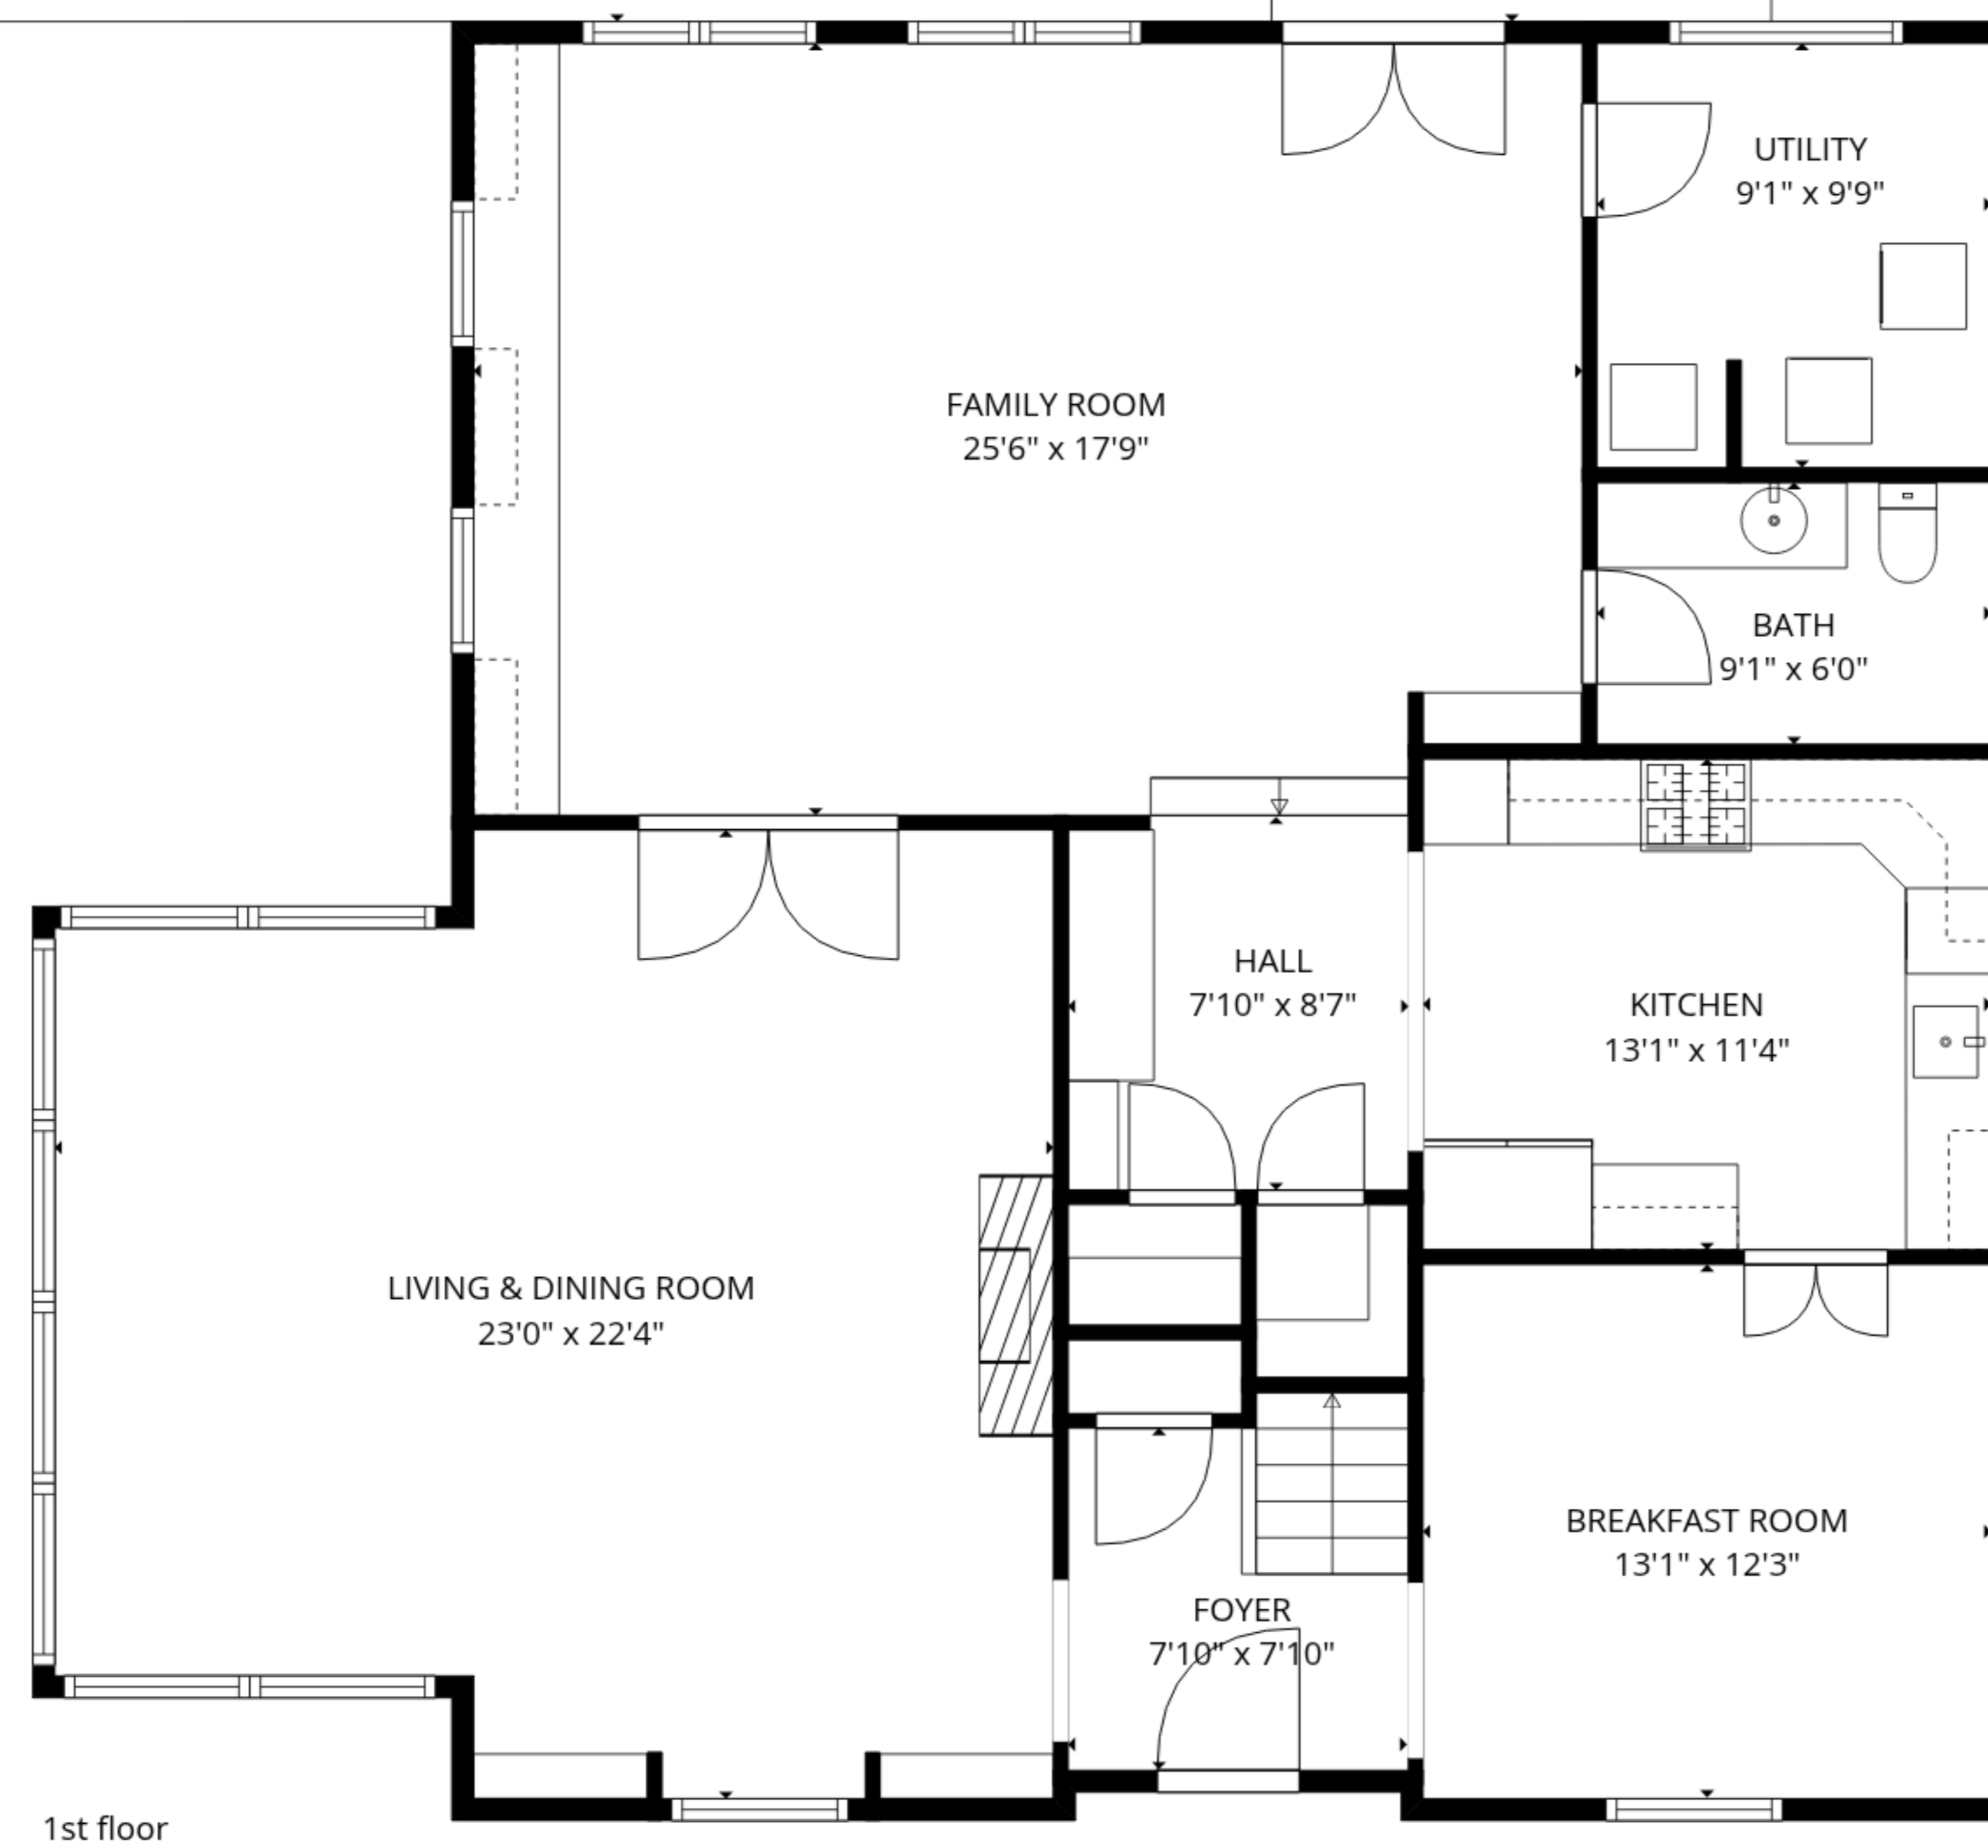

TOTAL: 2310 sq. ft

1st floor: 1484 sq. ft, 2nd floor: 826 sq. ft

EXCLUDED AREAS: UTILITY: 89 sq. ft, POOL HOUSE: 336 sq. ft, UNDEFINED: 36 sq. ft,
 PATIO: 998 sq. ft, COVERED PATIO: 335 sq. ft, WALLS: 189 sq. ft

SIZES AND DIMENSIONS ARE APPROXIMATE, ACTUAL MAY VARY.

TOTAL: 2310 sq. ft

1st floor: 1484 sq. ft, 2nd floor: 826 sq. ft

EXCLUDED AREAS: UTILITY: 89 sq. ft, POOL HOUSE: 336 sq. ft, UNDEFINED: 36 sq. ft,
 PATIO: 998 sq. ft, COVERED PATIO: 335 sq. ft, WALLS: 189 sq. ft

SIZES AND DIMENSIONS ARE APPROXIMATE, ACTUAL MAY VARY.

1st floor

2nd floor

TOTAL: 2310 sq. ft

1st floor: 1484 sq. ft, 2nd floor: 826 sq. ft

EXCLUDED AREAS: UTILITY: 89 sq. ft, POOL HOUSE: 336 sq. ft, UNDEFINED: 36 sq. ft,
PATIO: 998 sq. ft, COVERED PATIO: 335 sq. ft, WALLS: 189 sq. ft

SIZES AND DIMENSIONS ARE APPROXIMATE, ACTUAL MAY VARY.