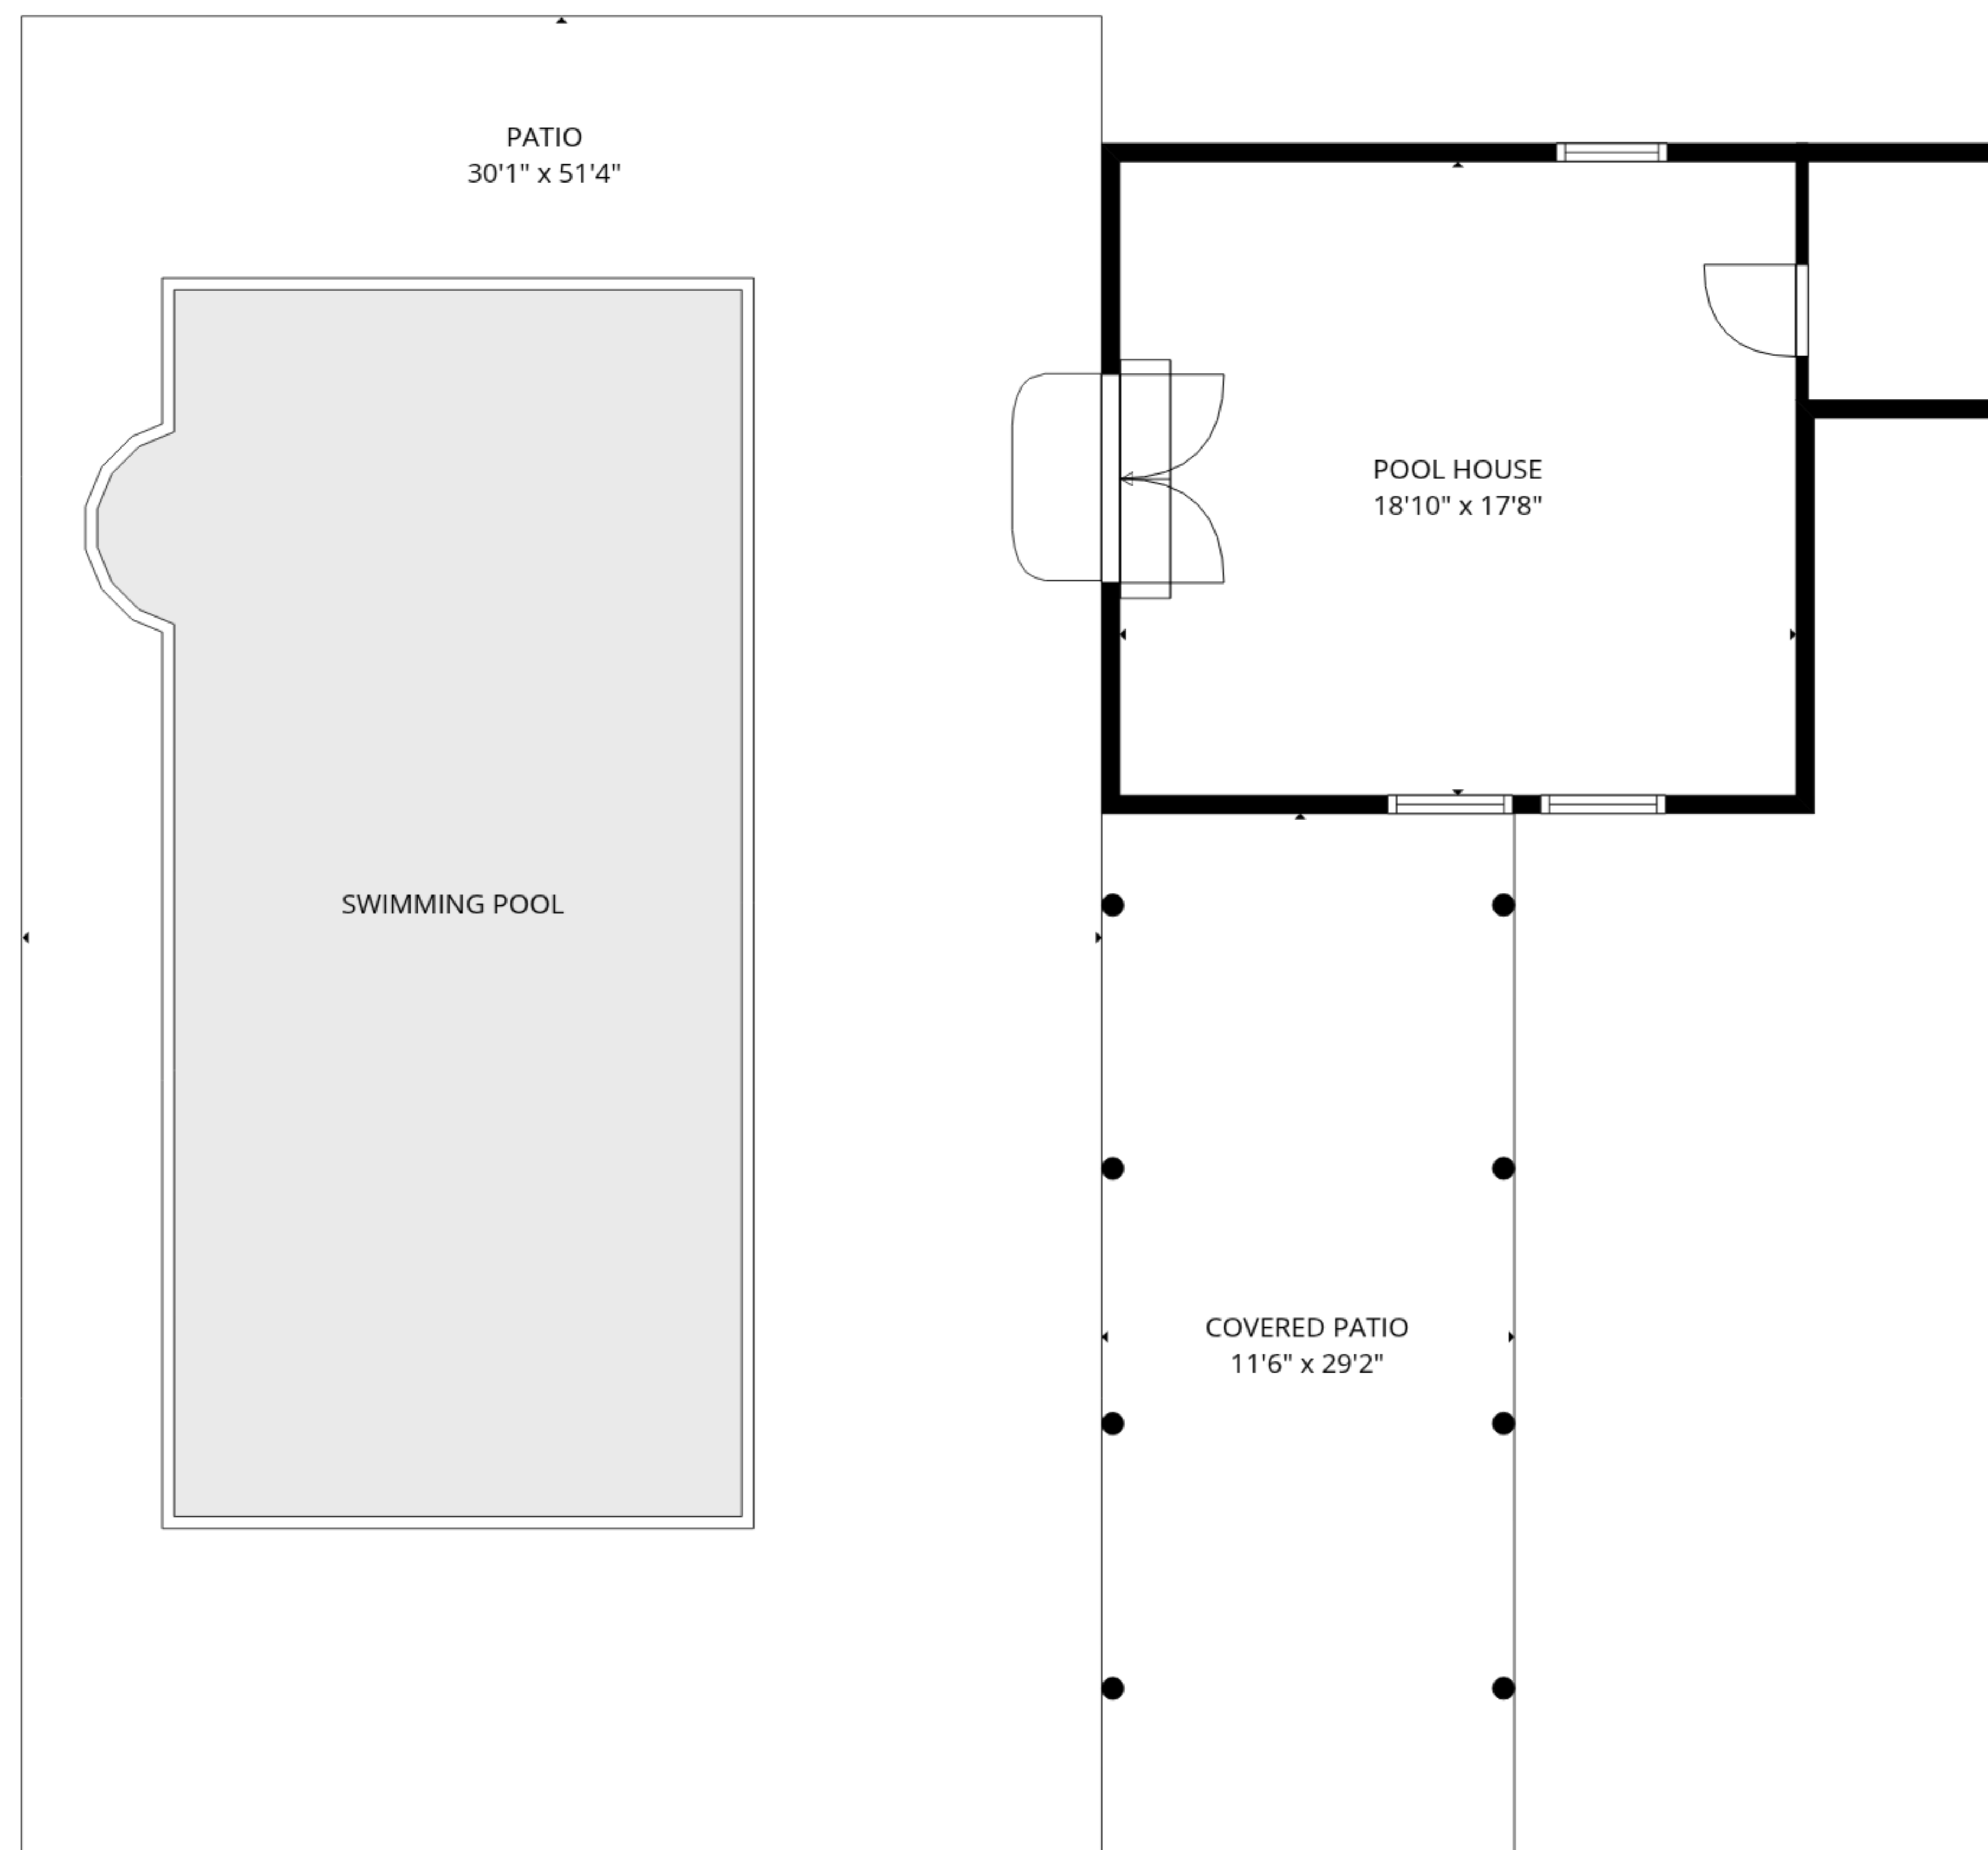

TOTAL: 2310 sq. ft

1st floor: 1484 sq. ft, 2nd floor: 826 sq. ft

EXCLUDED AREAS: UTILITY: 89 sq. ft, POOL HOUSE: 336 sq. ft, UNDEFINED: 36 sq. ft,
 PATIO: 998 sq. ft, COVERED PATIO: 335 sq. ft, WALLS: 189 sq. ft

SIZES AND DIMENSIONS ARE APPROXIMATE, ACTUAL MAY VARY.

TOTAL: 2310 sq. ft

1st floor: 1484 sq. ft, 2nd floor: 826 sq. ft

EXCLUDED AREAS: UTILITY: 89 sq. ft, POOL HOUSE: 336 sq. ft, UNDEFINED: 36 sq. ft,
 PATIO: 998 sq. ft, COVERED PATIO: 335 sq. ft, WALLS: 189 sq. ft

SIZES AND DIMENSIONS ARE APPROXIMATE, ACTUAL MAY VARY.

1st floor

2nd floor

TOTAL: 2310 sq. ft

1st floor: 1484 sq. ft, 2nd floor: 826 sq. ft

EXCLUDED AREAS: UTILITY: 89 sq. ft, POOL HOUSE: 336 sq. ft, UNDEFINED: 36 sq. ft,
PATIO: 998 sq. ft, COVERED PATIO: 335 sq. ft, WALLS: 189 sq. ft

SIZES AND DIMENSIONS ARE APPROXIMATE, ACTUAL MAY VARY.