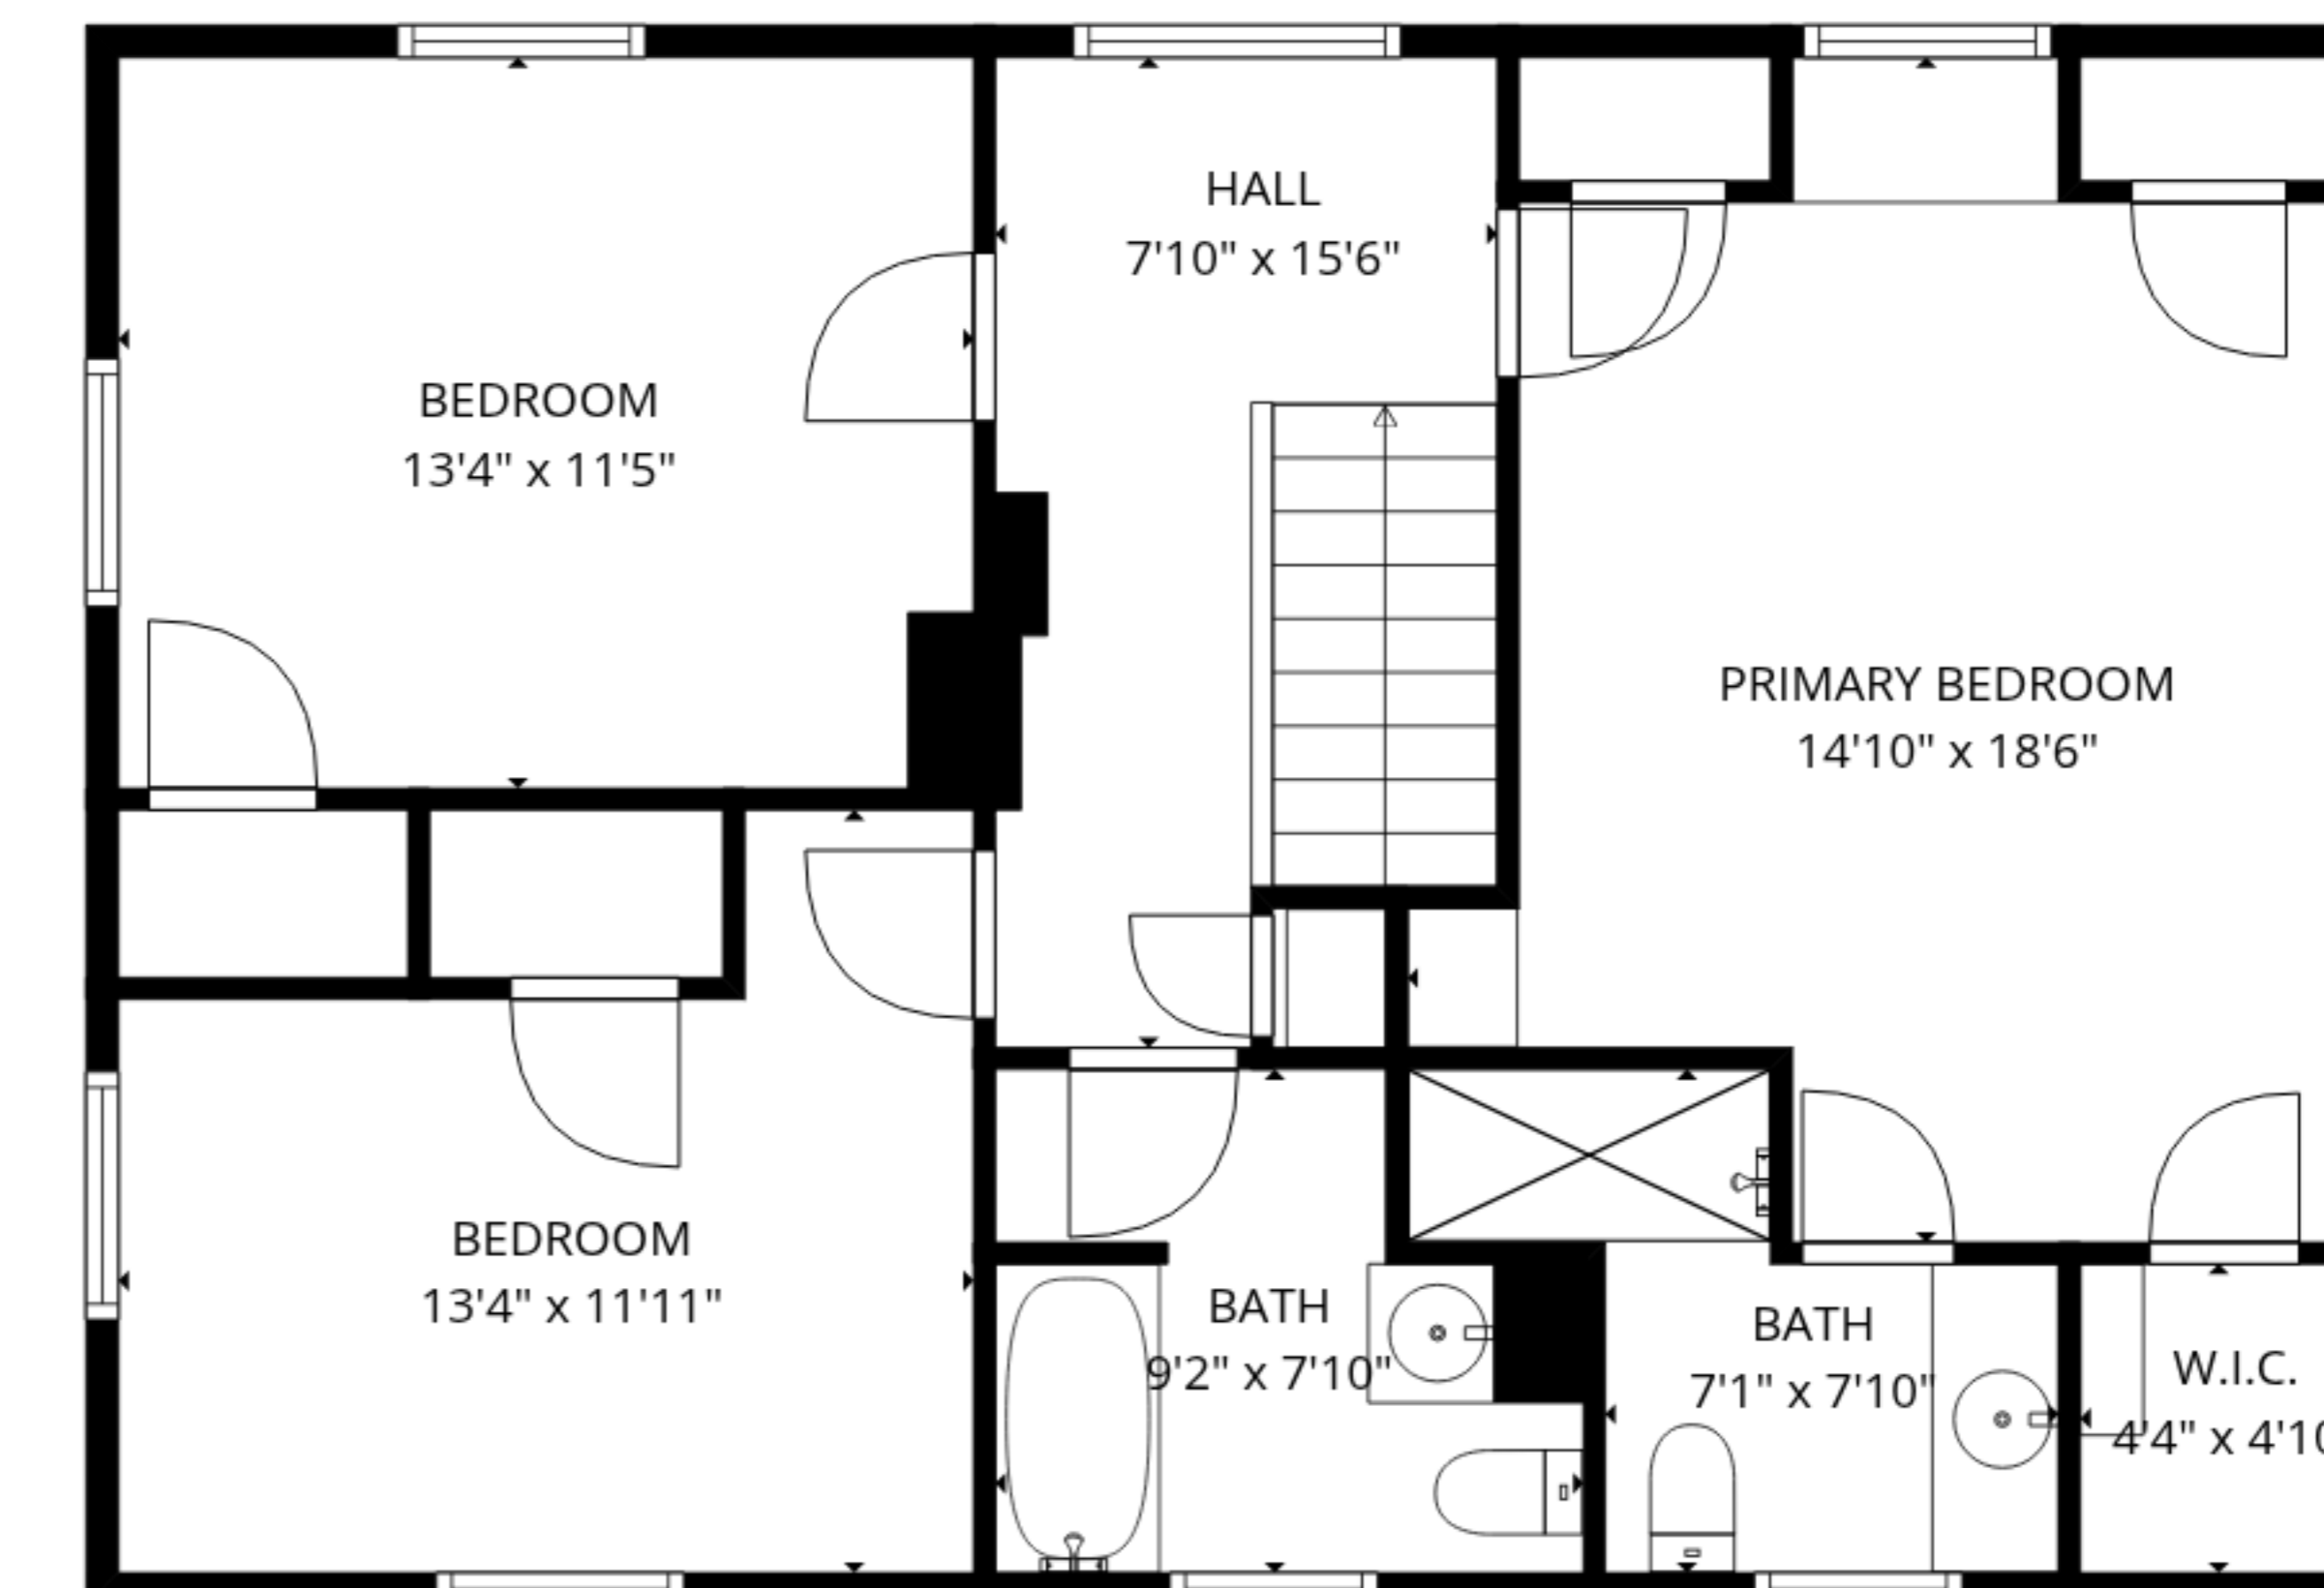

TOTAL: 2310 sq. ft

1st floor: 1484 sq. ft, 2nd floor: 826 sq. ft

EXCLUDED AREAS: UTILITY: 89 sq. ft, POOL HOUSE: 336 sq. ft, UNDEFINED: 36 sq. ft,
 PATIO: 998 sq. ft, COVERED PATIO: 335 sq. ft, WALLS: 189 sq. ft

SIZES AND DIMENSIONS ARE APPROXIMATE, ACTUAL MAY VARY.

TOTAL: 2310 sq. ft

1st floor: 1484 sq. ft, 2nd floor: 826 sq. ft

EXCLUDED AREAS: UTILITY: 89 sq. ft, POOL HOUSE: 336 sq. ft, UNDEFINED: 36 sq. ft,
 PATIO: 998 sq. ft, COVERED PATIO: 335 sq. ft, WALLS: 189 sq. ft

SIZES AND DIMENSIONS ARE APPROXIMATE, ACTUAL MAY VARY.

1st floor

2nd floor

TOTAL: 2310 sq. ft

1st floor: 1484 sq. ft, 2nd floor: 826 sq. ft

EXCLUDED AREAS: UTILITY: 89 sq. ft, POOL HOUSE: 336 sq. ft, UNDEFINED: 36 sq. ft,
PATIO: 998 sq. ft, COVERED PATIO: 335 sq. ft, WALLS: 189 sq. ft

SIZES AND DIMENSIONS ARE APPROXIMATE, ACTUAL MAY VARY.