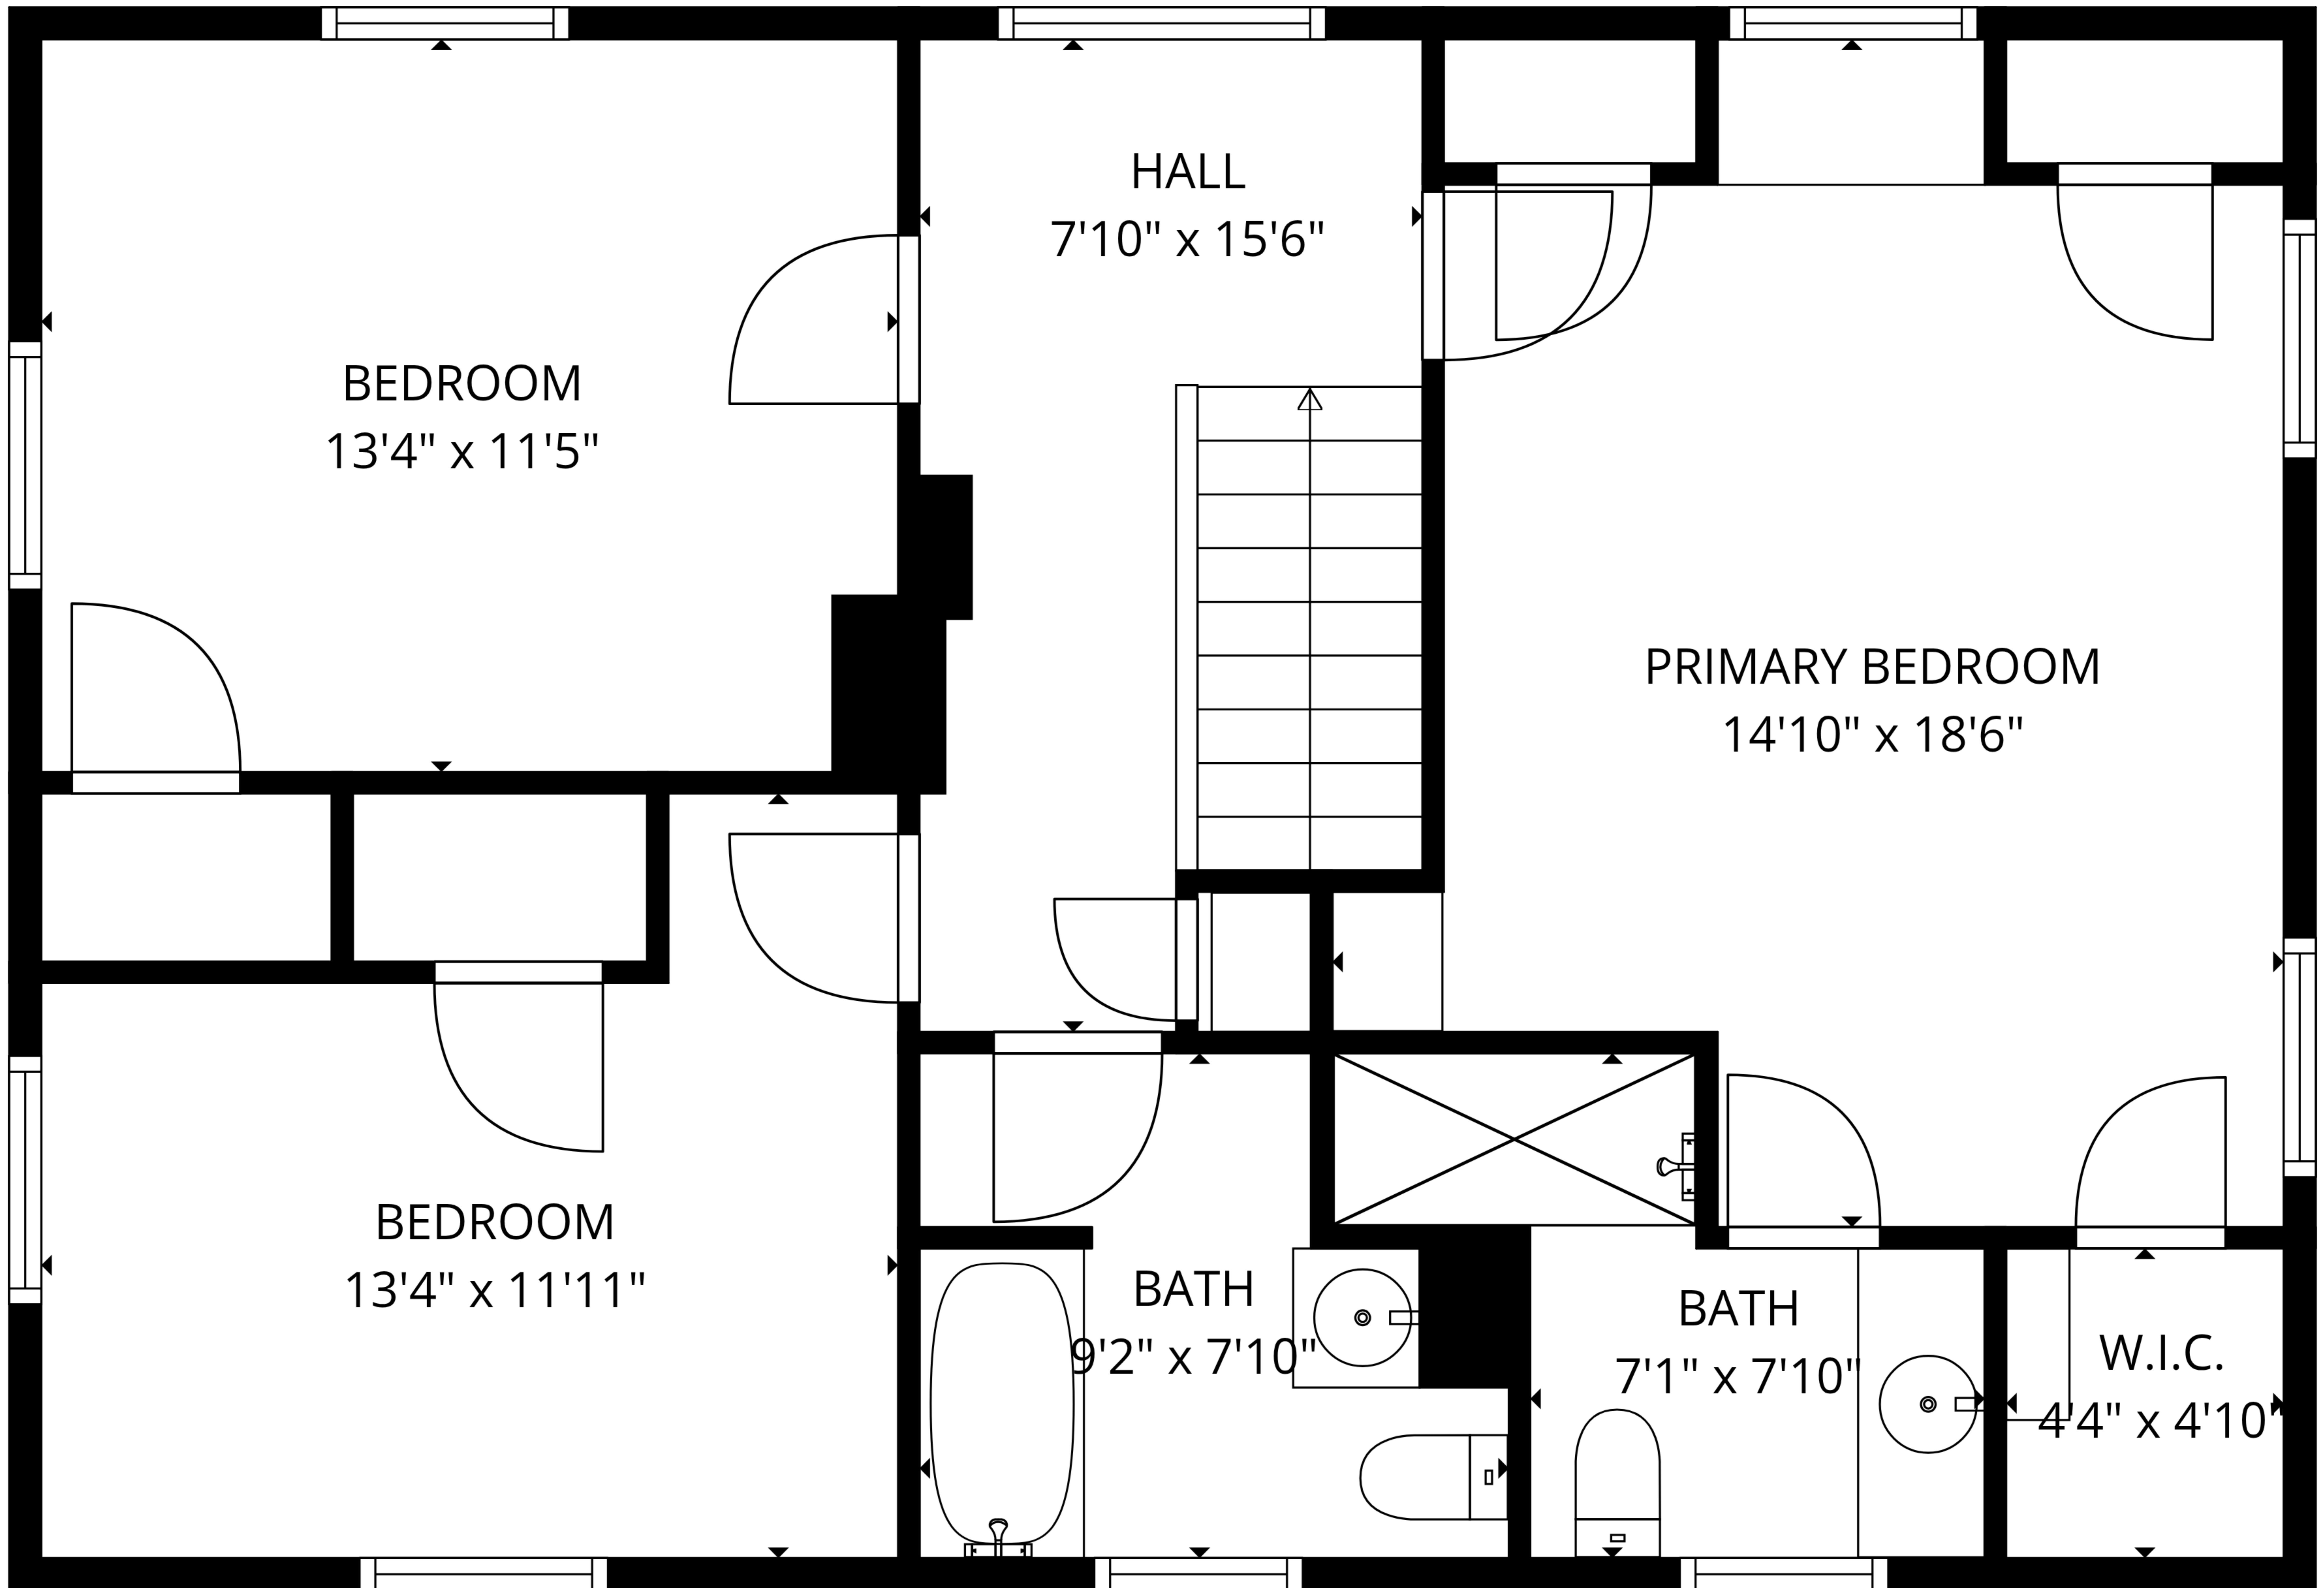

TOTAL: 2310 sq. ft

1st floor: 1484 sq. ft, 2nd floor: 826 sq. ft

EXCLUDED AREAS: UTILITY: 89 sq. ft, POOL HOUSE: 336 sq. ft, UNDEFINED: 36 sq. ft,
 PATIO: 998 sq. ft, COVERED PATIO: 335 sq. ft, WALLS: 189 sq. ft

SIZES AND DIMENSIONS ARE APPROXIMATE, ACTUAL MAY VARY.

TOTAL: 2310 sq. ft

1st floor: 1484 sq. ft, 2nd floor: 826 sq. ft

EXCLUDED AREAS: UTILITY: 89 sq. ft, POOL HOUSE: 336 sq. ft, UNDEFINED: 36 sq. ft,
 PATIO: 998 sq. ft, COVERED PATIO: 335 sq. ft, WALLS: 189 sq. ft

SIZES AND DIMENSIONS ARE APPROXIMATE, ACTUAL MAY VARY.

1st floor

2nd floor

TOTAL: 2310 sq. ft

1st floor: 1484 sq. ft, 2nd floor: 826 sq. ft

EXCLUDED AREAS: UTILITY: 89 sq. ft, POOL HOUSE: 336 sq. ft, UNDEFINED: 36 sq. ft,
PATIO: 998 sq. ft, COVERED PATIO: 335 sq. ft, WALLS: 189 sq. ft

SIZES AND DIMENSIONS ARE APPROXIMATE, ACTUAL MAY VARY.