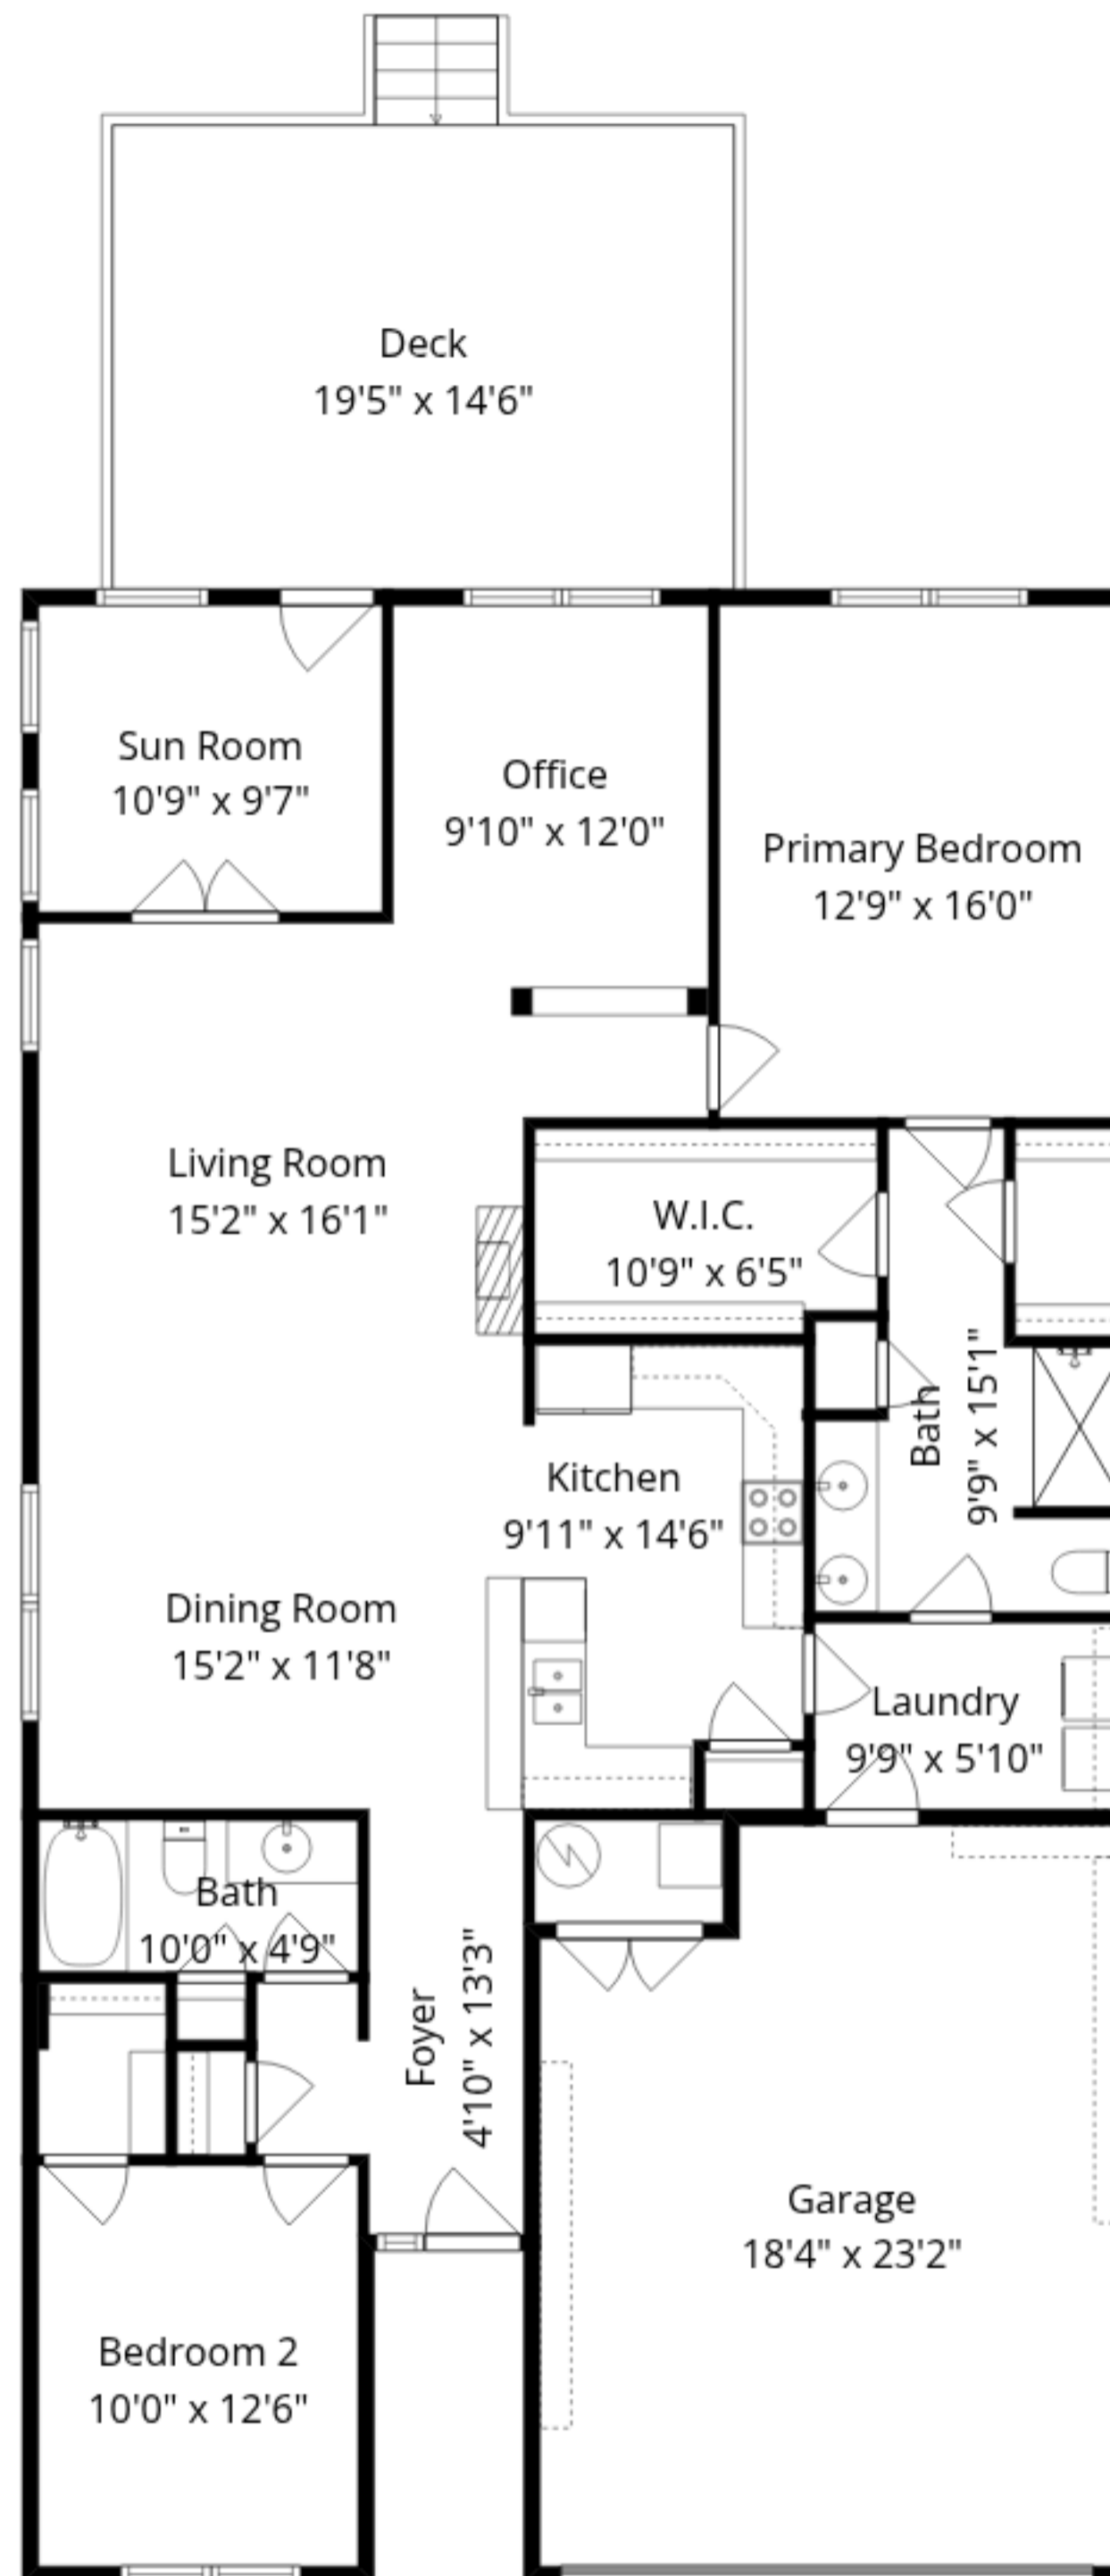

Total GLA: 1680 sq. ft | Total: 2428 sq. ft
 Main floor: 1680 sq. ft (Excluded areas 748 sq. ft)

Sizes And Dimensions Are Approximate. Actual May Vary.

Total GLA: 1680 sq. ft | Total: 2428 sq. ft
 Main floor: 1680 sq. ft (Excluded areas 748 sq. ft)

Sizes And Dimensions Are Approximate. Actual May Vary.