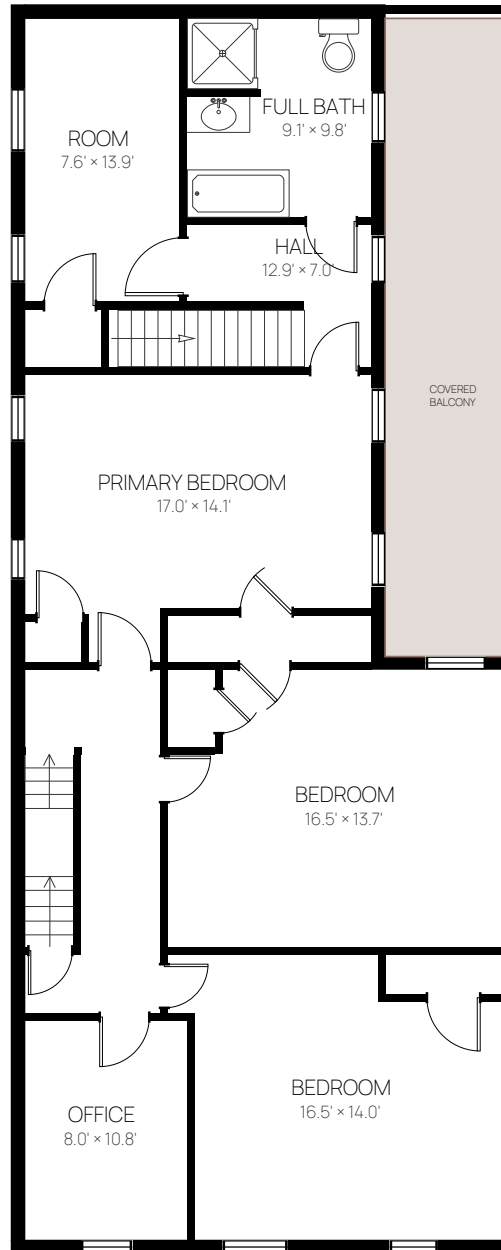

First Floor

Total GLA: 2,877 sq. ft | Total: 2,877 sq. ft

First Floor: 1,558 sq. ft

Second Floor: 1,320 sq. ft

Measurements deemed highly reliable, but not guaranteed.

Second Floor

Total GLA: 2,877 sq. ft | Total: 2,877 sq. ft

First Floor: 1,558 sq. ft

Second Floor: 1,320 sq. ft

Measurements deemed highly reliable, but not guaranteed.