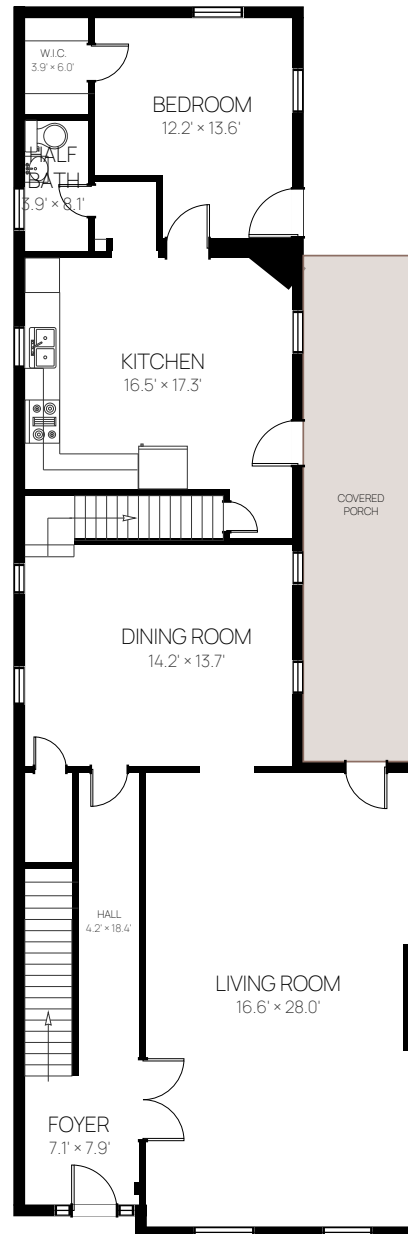

First Floor

Total GLA: 2,877 sq. ft | Total: 2,877 sq. ft

First Floor: 1,558 sq. ft

Second Floor: 1,320 sq. ft

Measurements deemed highly reliable, but not guaranteed.

Second Floor

Total GLA: 2,877 sq. ft | Total: 2,877 sq. ft

First Floor: 1,558 sq. ft

Second Floor: 1,320 sq. ft

Measurements deemed highly reliable, but not guaranteed.