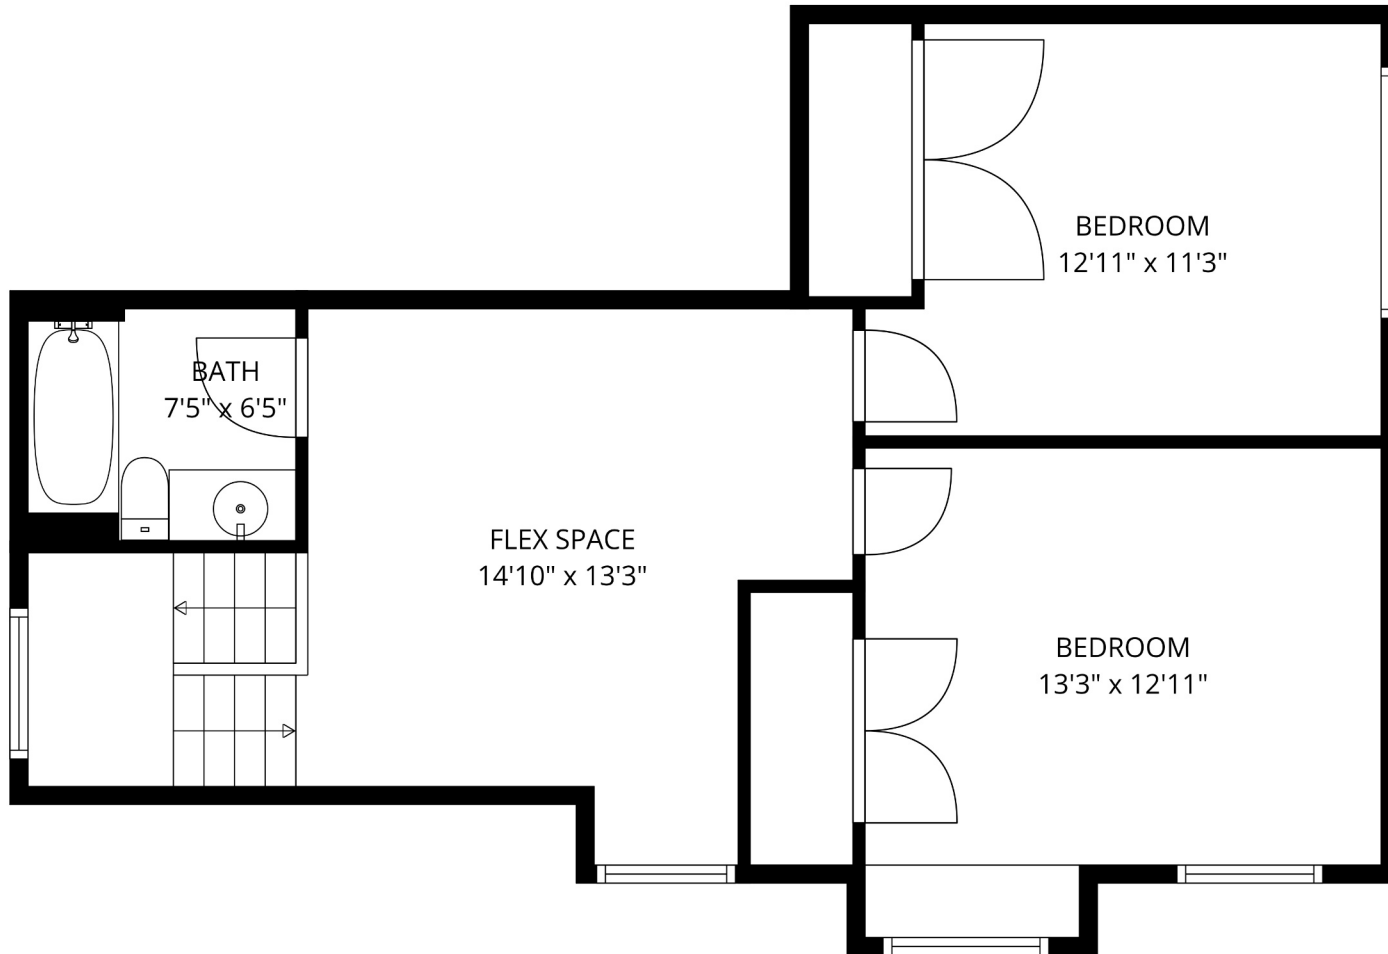

## Estimated Areas:

Main Floor: 1486 sq. ft

Above Main: 751 sq. ft

**Total: 2237 Sq. Ft**