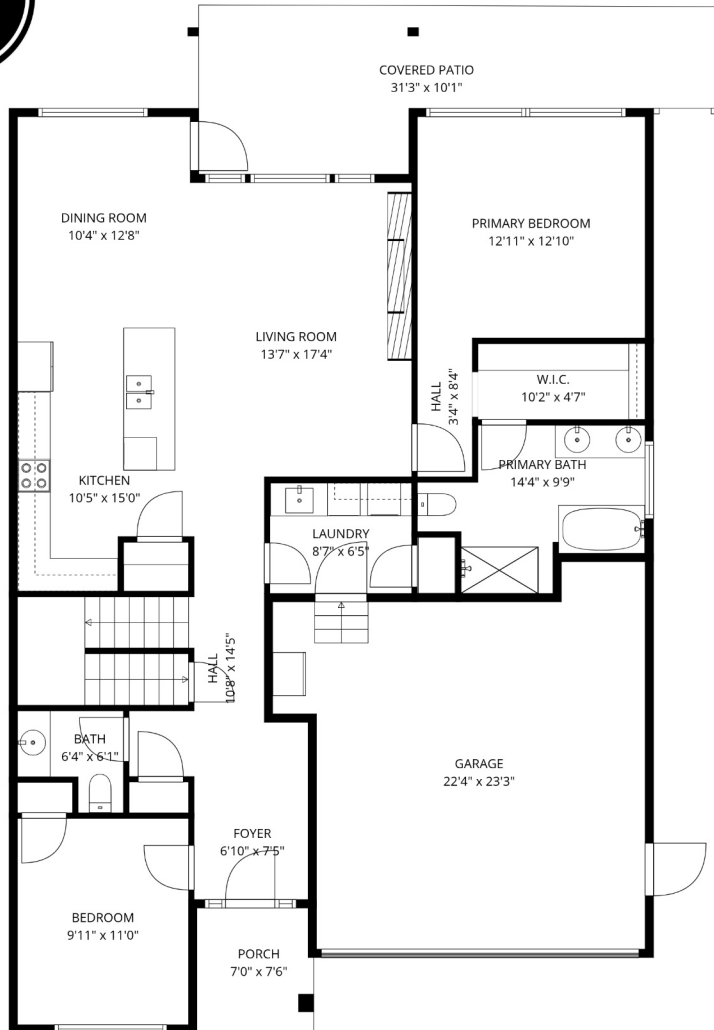

65561 Skylark Ln

Crystal De Jager Personal Real Estate Corporation

604-858-7179

crystalcdejager@gmail.com

1st floor