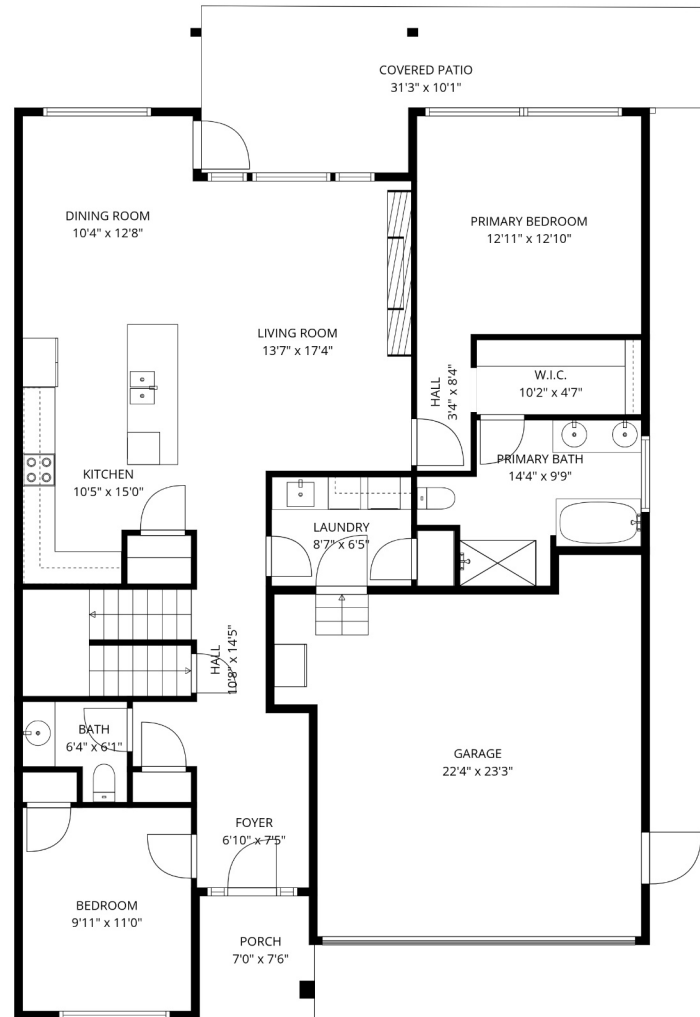

## Estimated Areas:

Main Floor: 1486 sq. ft

Above Main: 751 sq. ft

**Total: 2237 Sq. Ft**