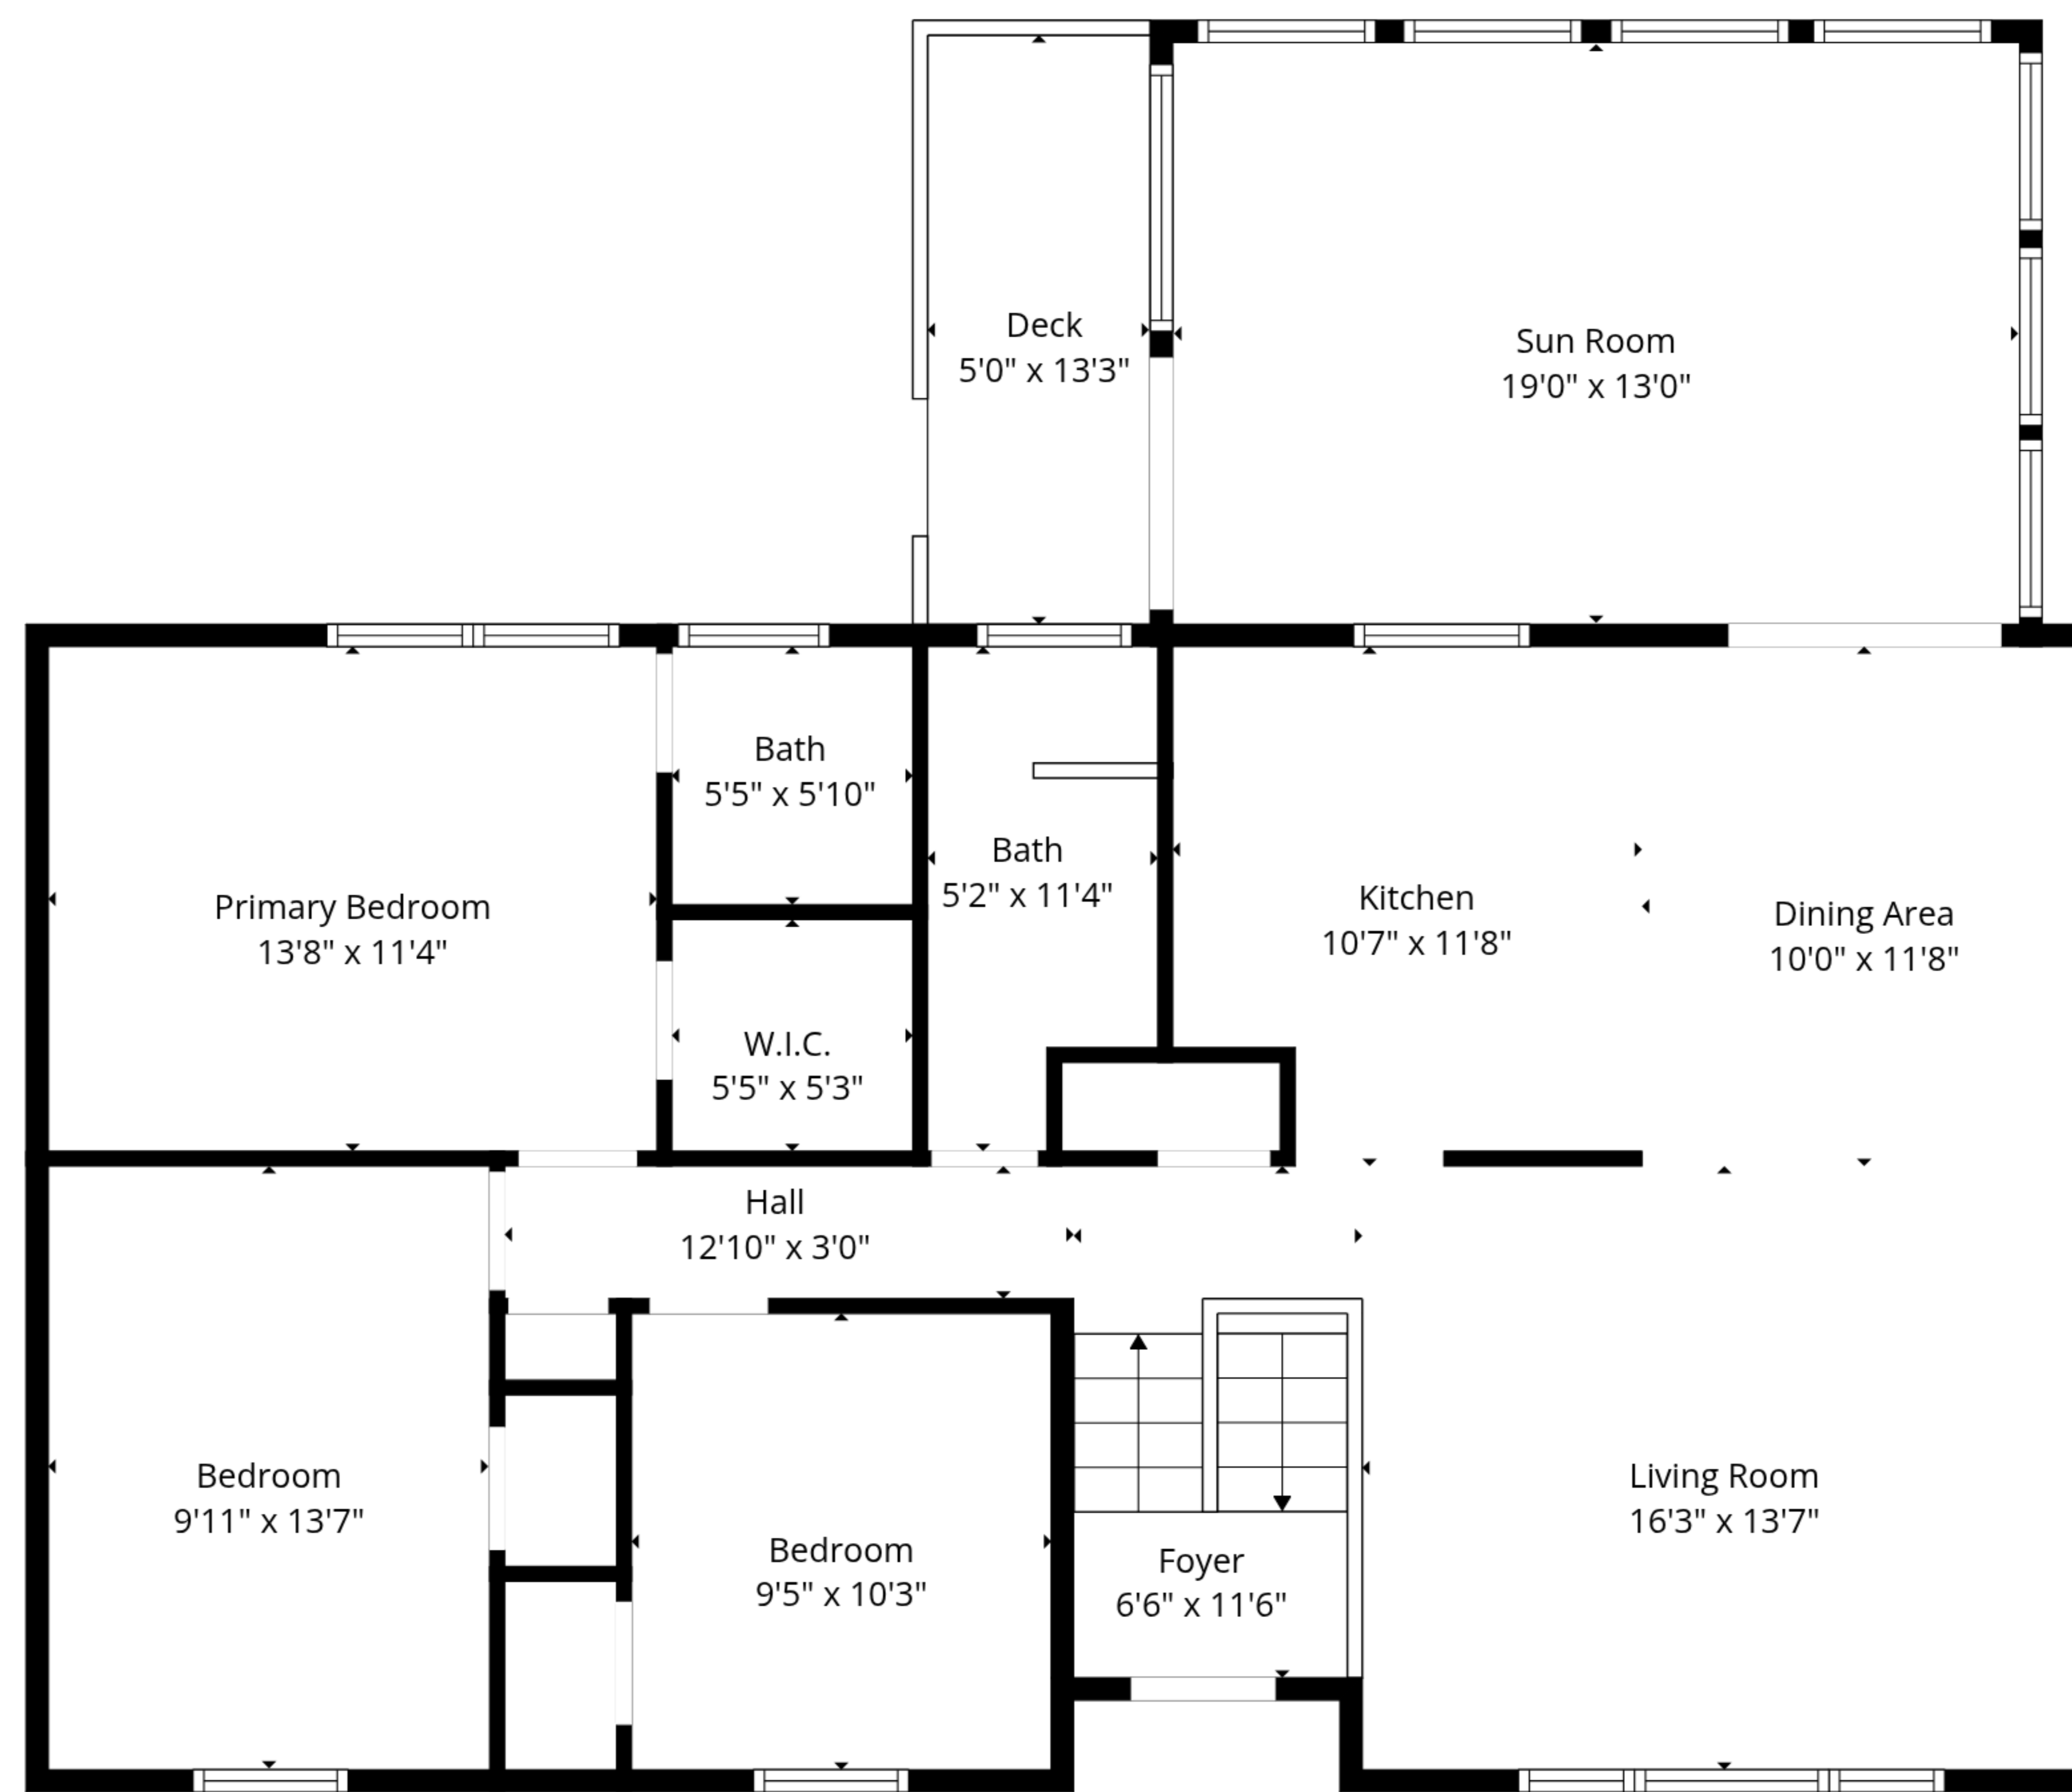

**TOTAL: 2054 sq. ft**

Basement: 664 sq. ft, 1st floor: 1390 sq. ft

EXCLUDED AREAS: GARAGE: 382 sq. ft, DECK: 66 sq. ft, WALLS: 184 sq. ft

Measurements Deemed Highly Reliable But Not Guaranteed. Measured By Cubicasa Tech.

1st Floor

Basement

**TOTAL: 2054 sq. ft**  
 Basement: 664 sq. ft, 1st floor: 1390 sq. ft  
 EXCLUDED AREAS: GARAGE: 382 sq. ft, DECK: 66 sq. ft, WALLS: 184 sq. ft