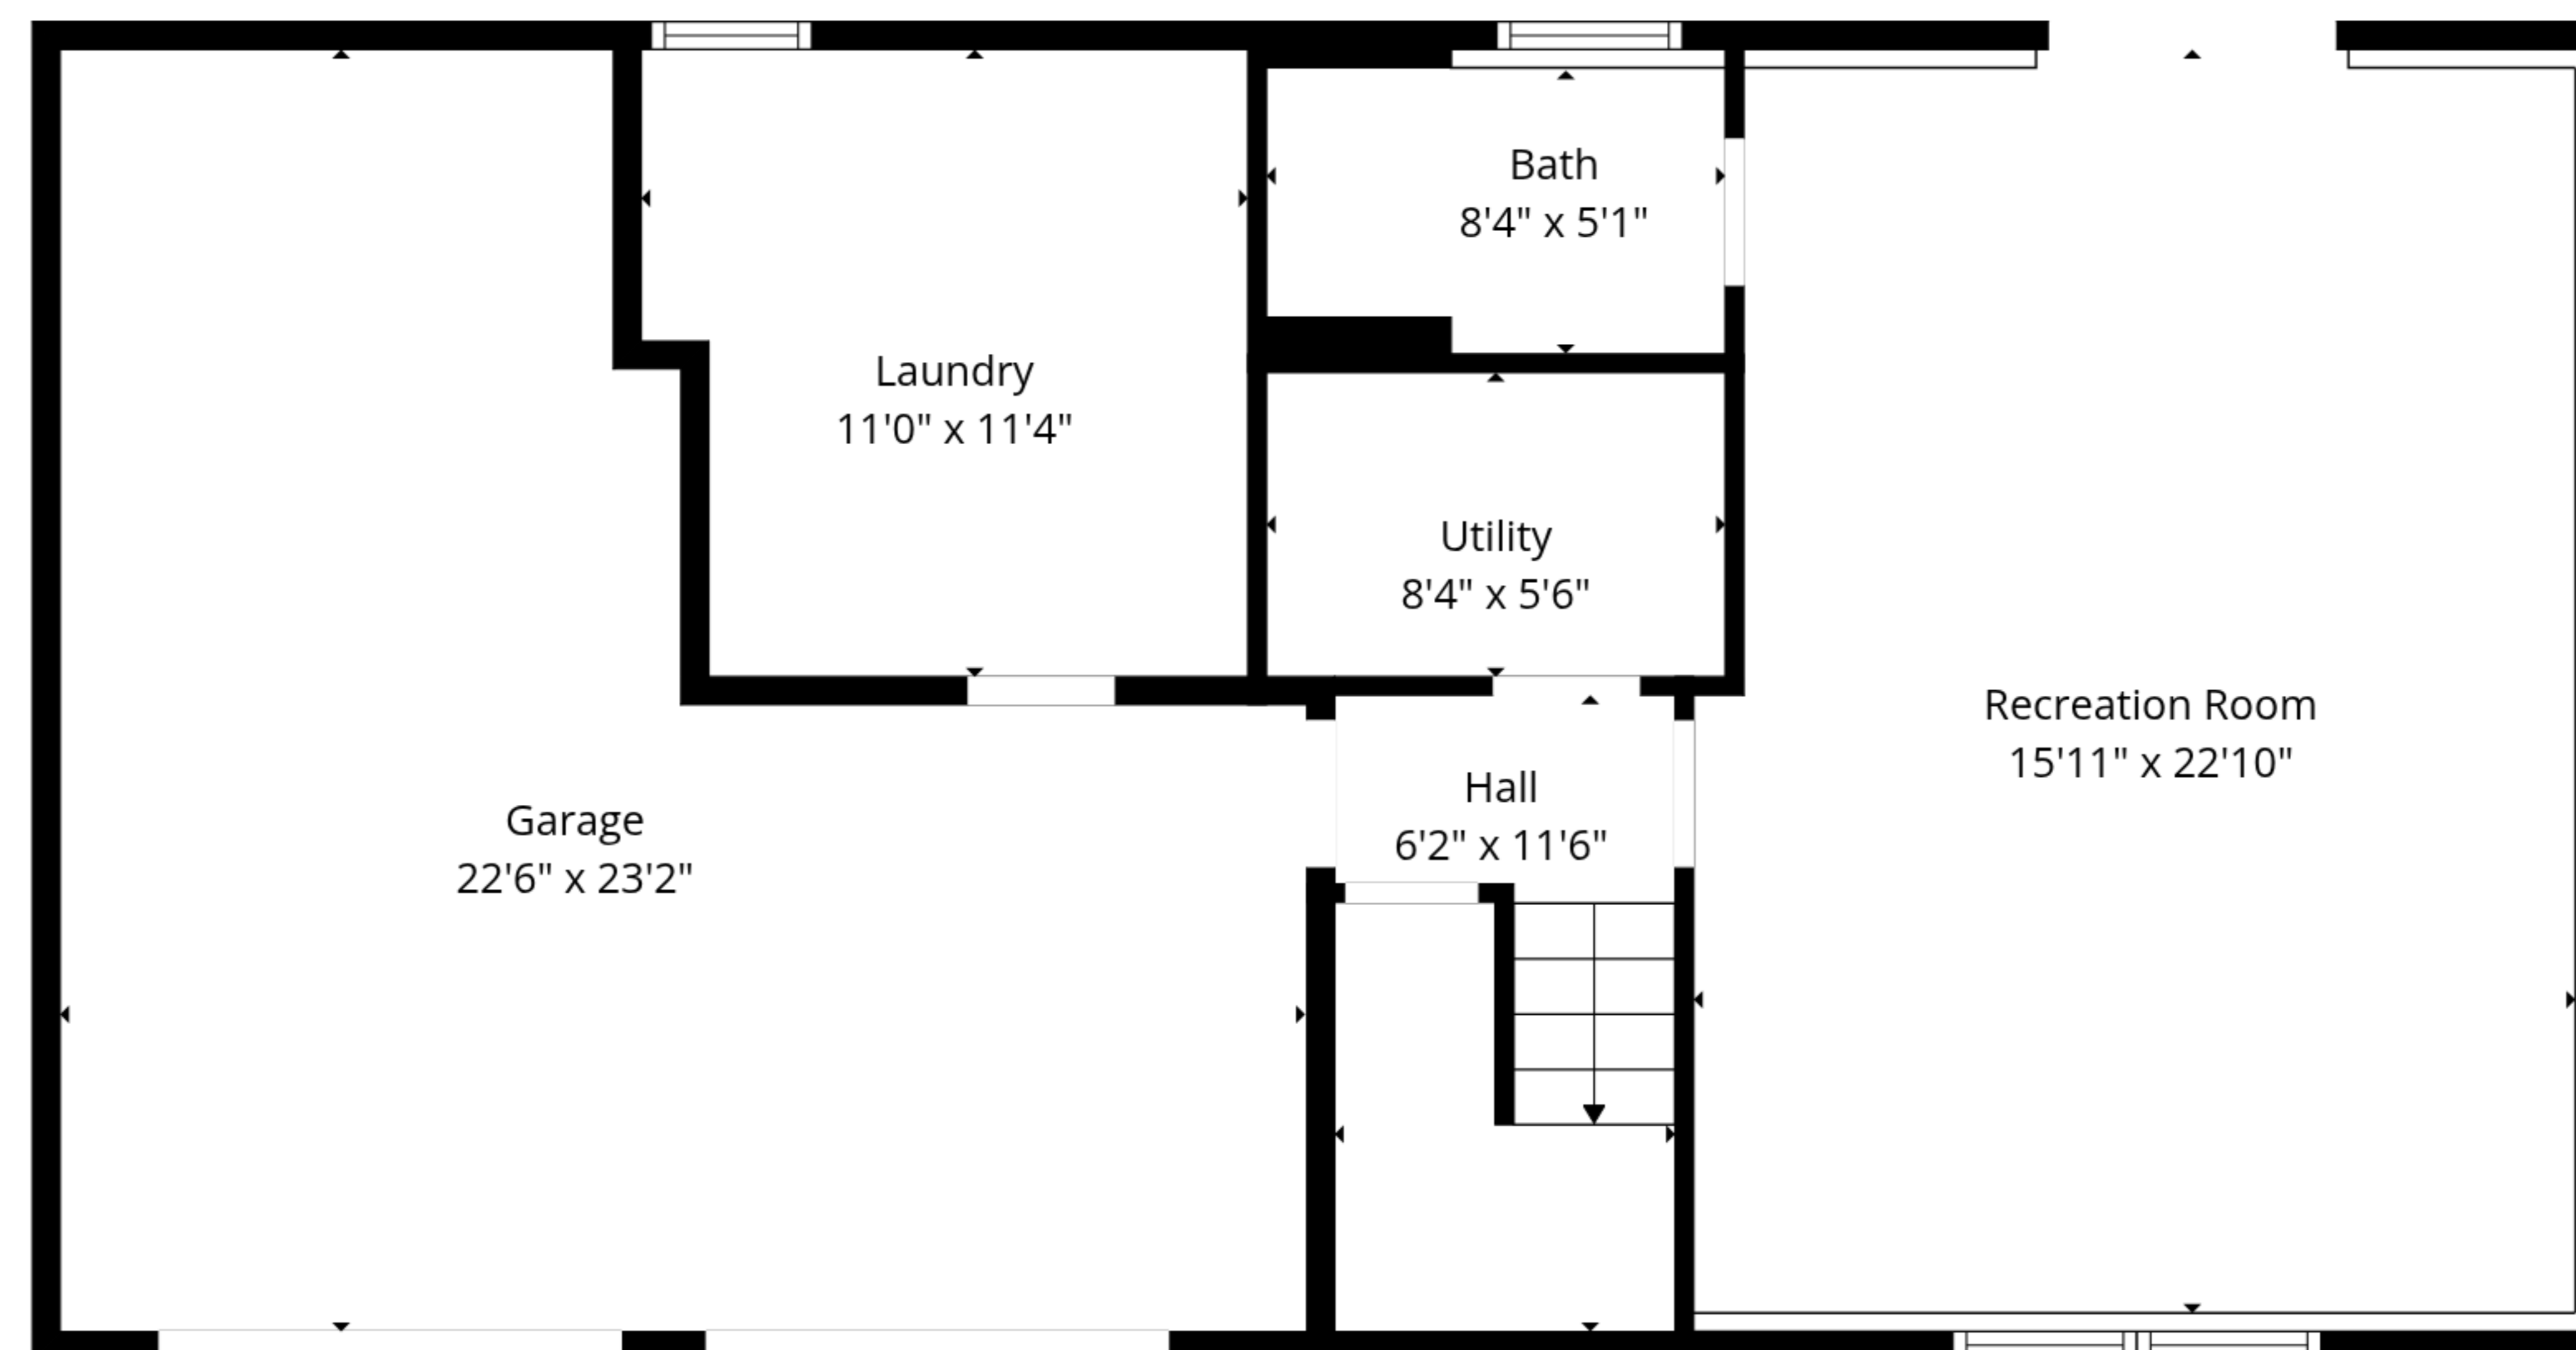

**TOTAL: 2054 sq. ft**

Basement: 664 sq. ft, 1st floor: 1390 sq. ft

EXCLUDED AREAS: GARAGE: 382 sq. ft, DECK: 66 sq. ft, WALLS: 184 sq. ft

Measurements Deemed Highly Reliable But Not Guaranteed. Measured By Cubicasa Tech.

1st Floor

Basement

**TOTAL: 2054 sq. ft**  
 Basement: 664 sq. ft, 1st floor: 1390 sq. ft  
 EXCLUDED AREAS: GARAGE: 382 sq. ft, DECK: 66 sq. ft, WALLS: 184 sq. ft