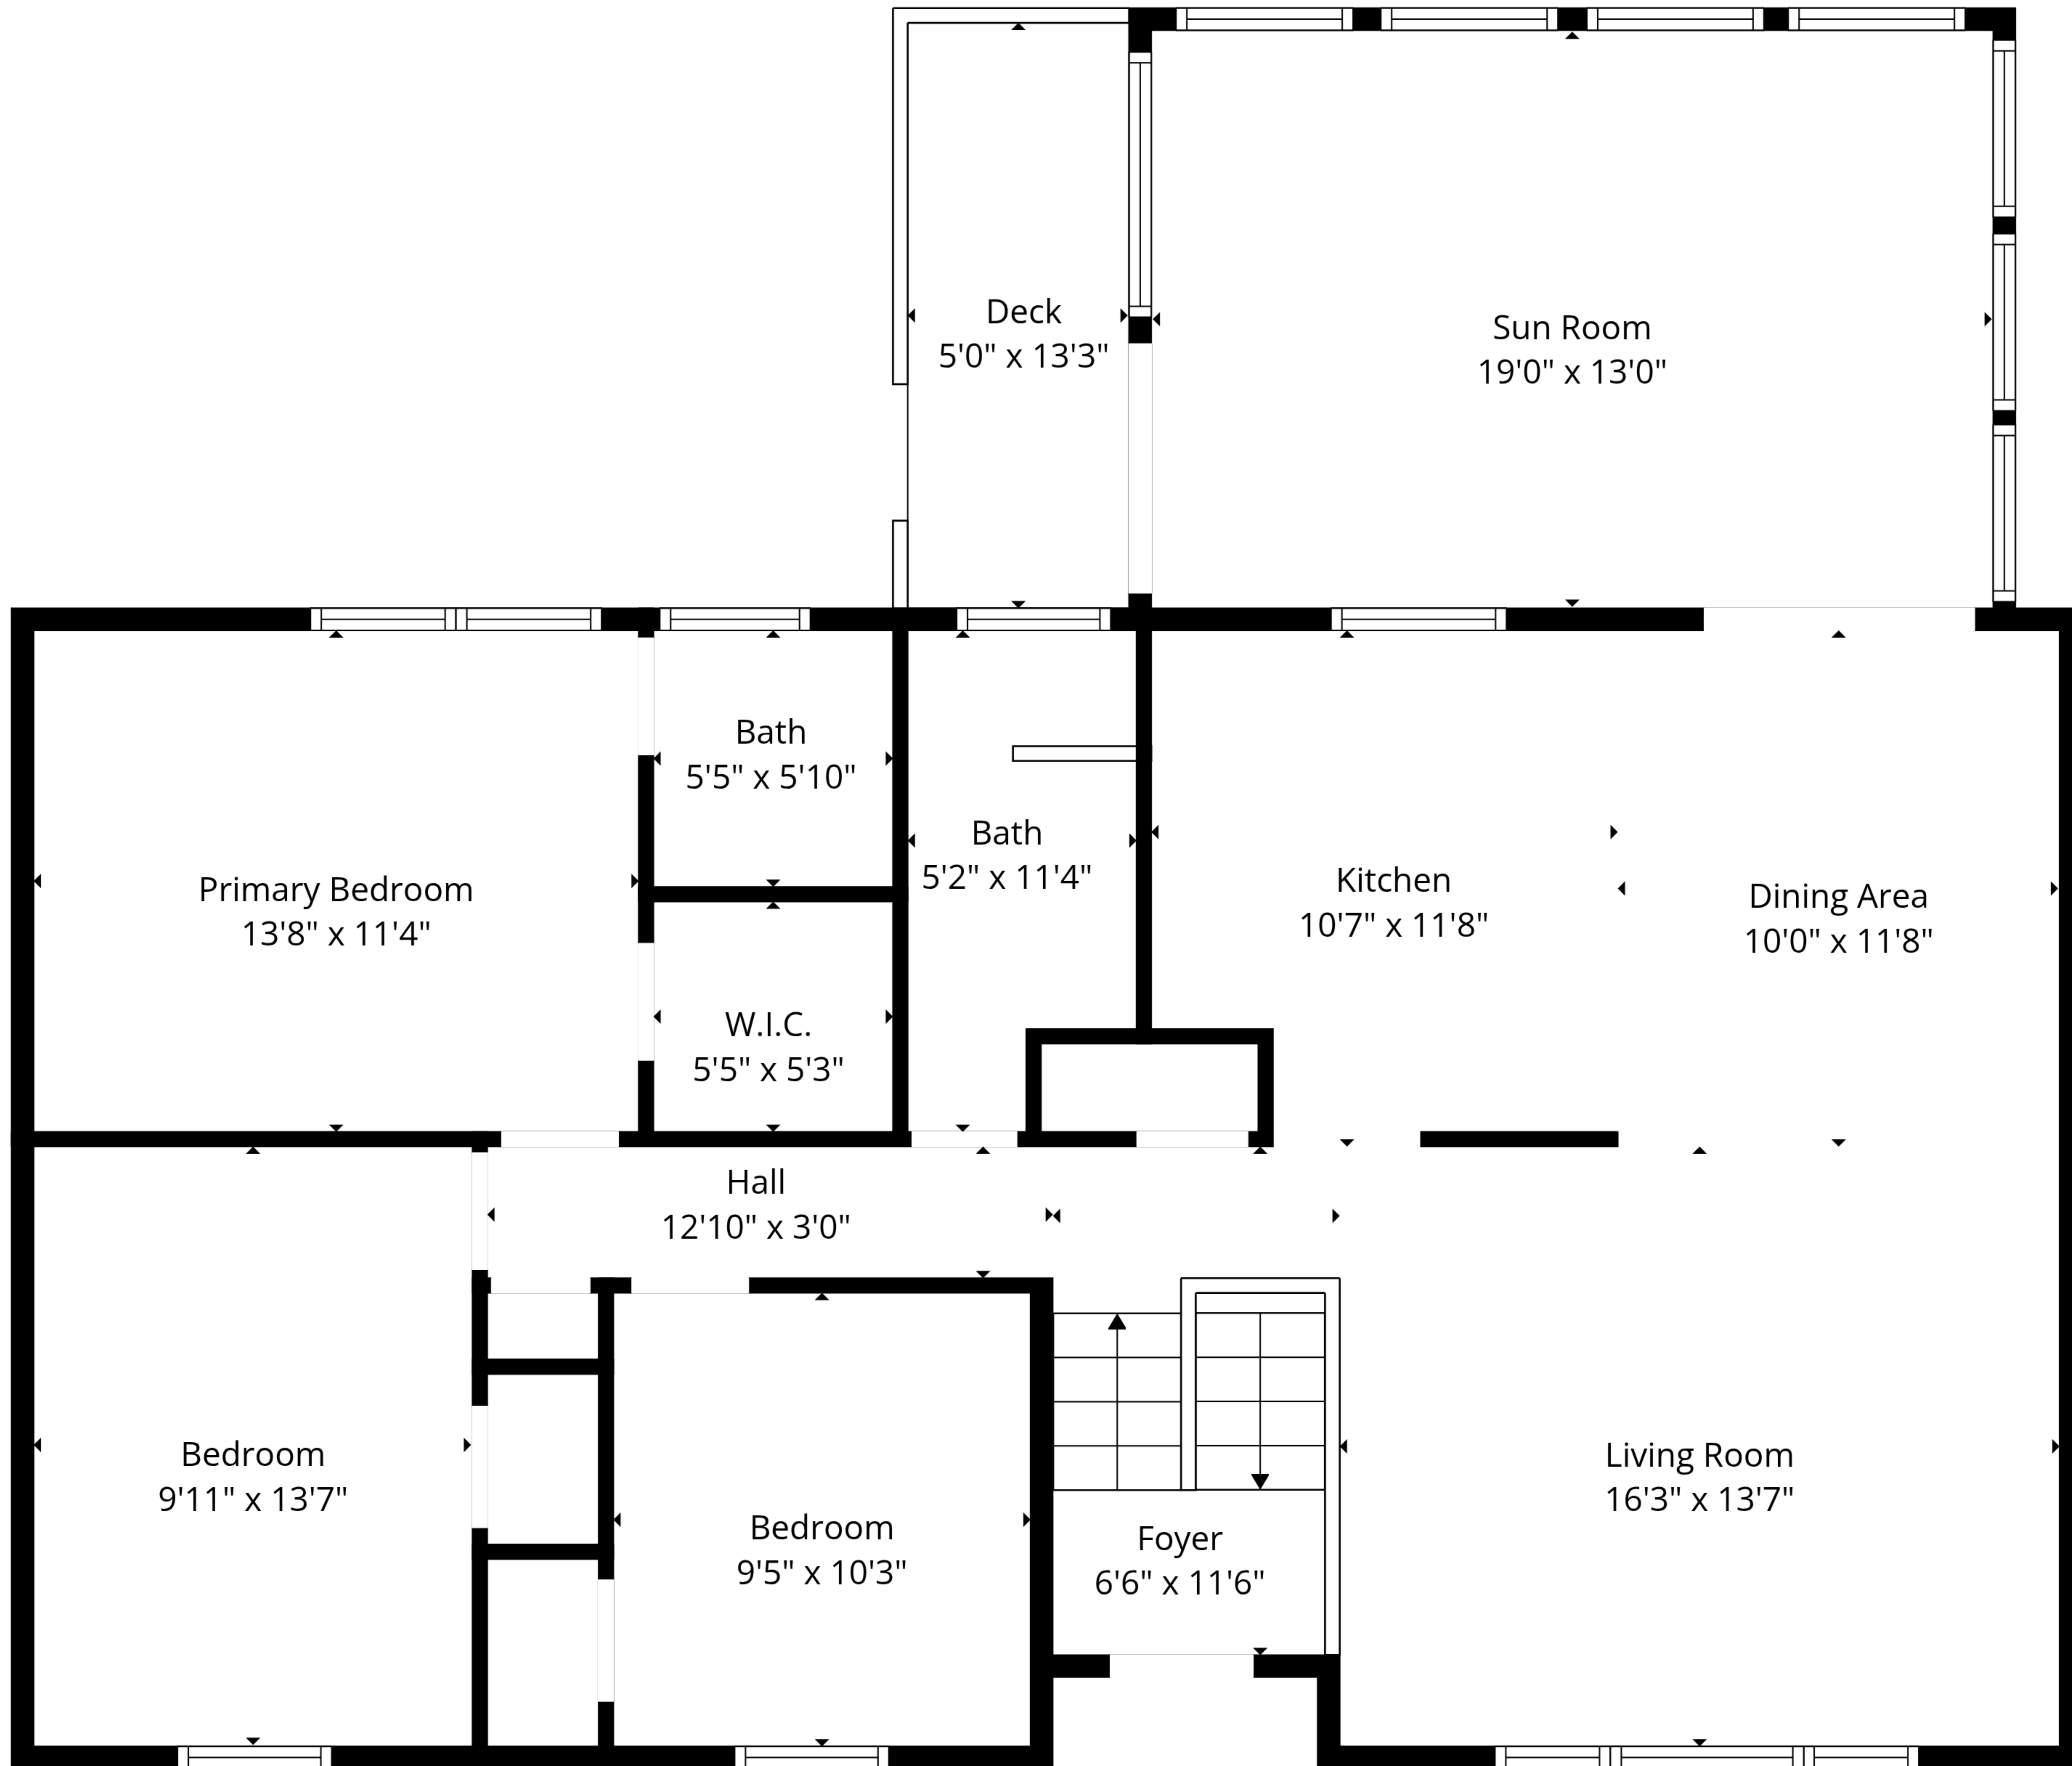

**TOTAL: 2054 sq. ft**

Basement: 664 sq. ft, 1st floor: 1390 sq. ft

EXCLUDED AREAS: GARAGE: 382 sq. ft, DECK: 66 sq. ft, WALLS: 184 sq. ft

Measurements Deemed Highly Reliable But Not Guaranteed. Measured By Cubicasa Tech.

1st Floor

Basement

**TOTAL: 2054 sq. ft**  
 Basement: 664 sq. ft, 1st floor: 1390 sq. ft  
 EXCLUDED AREAS: GARAGE: 382 sq. ft, DECK: 66 sq. ft, WALLS: 184 sq. ft