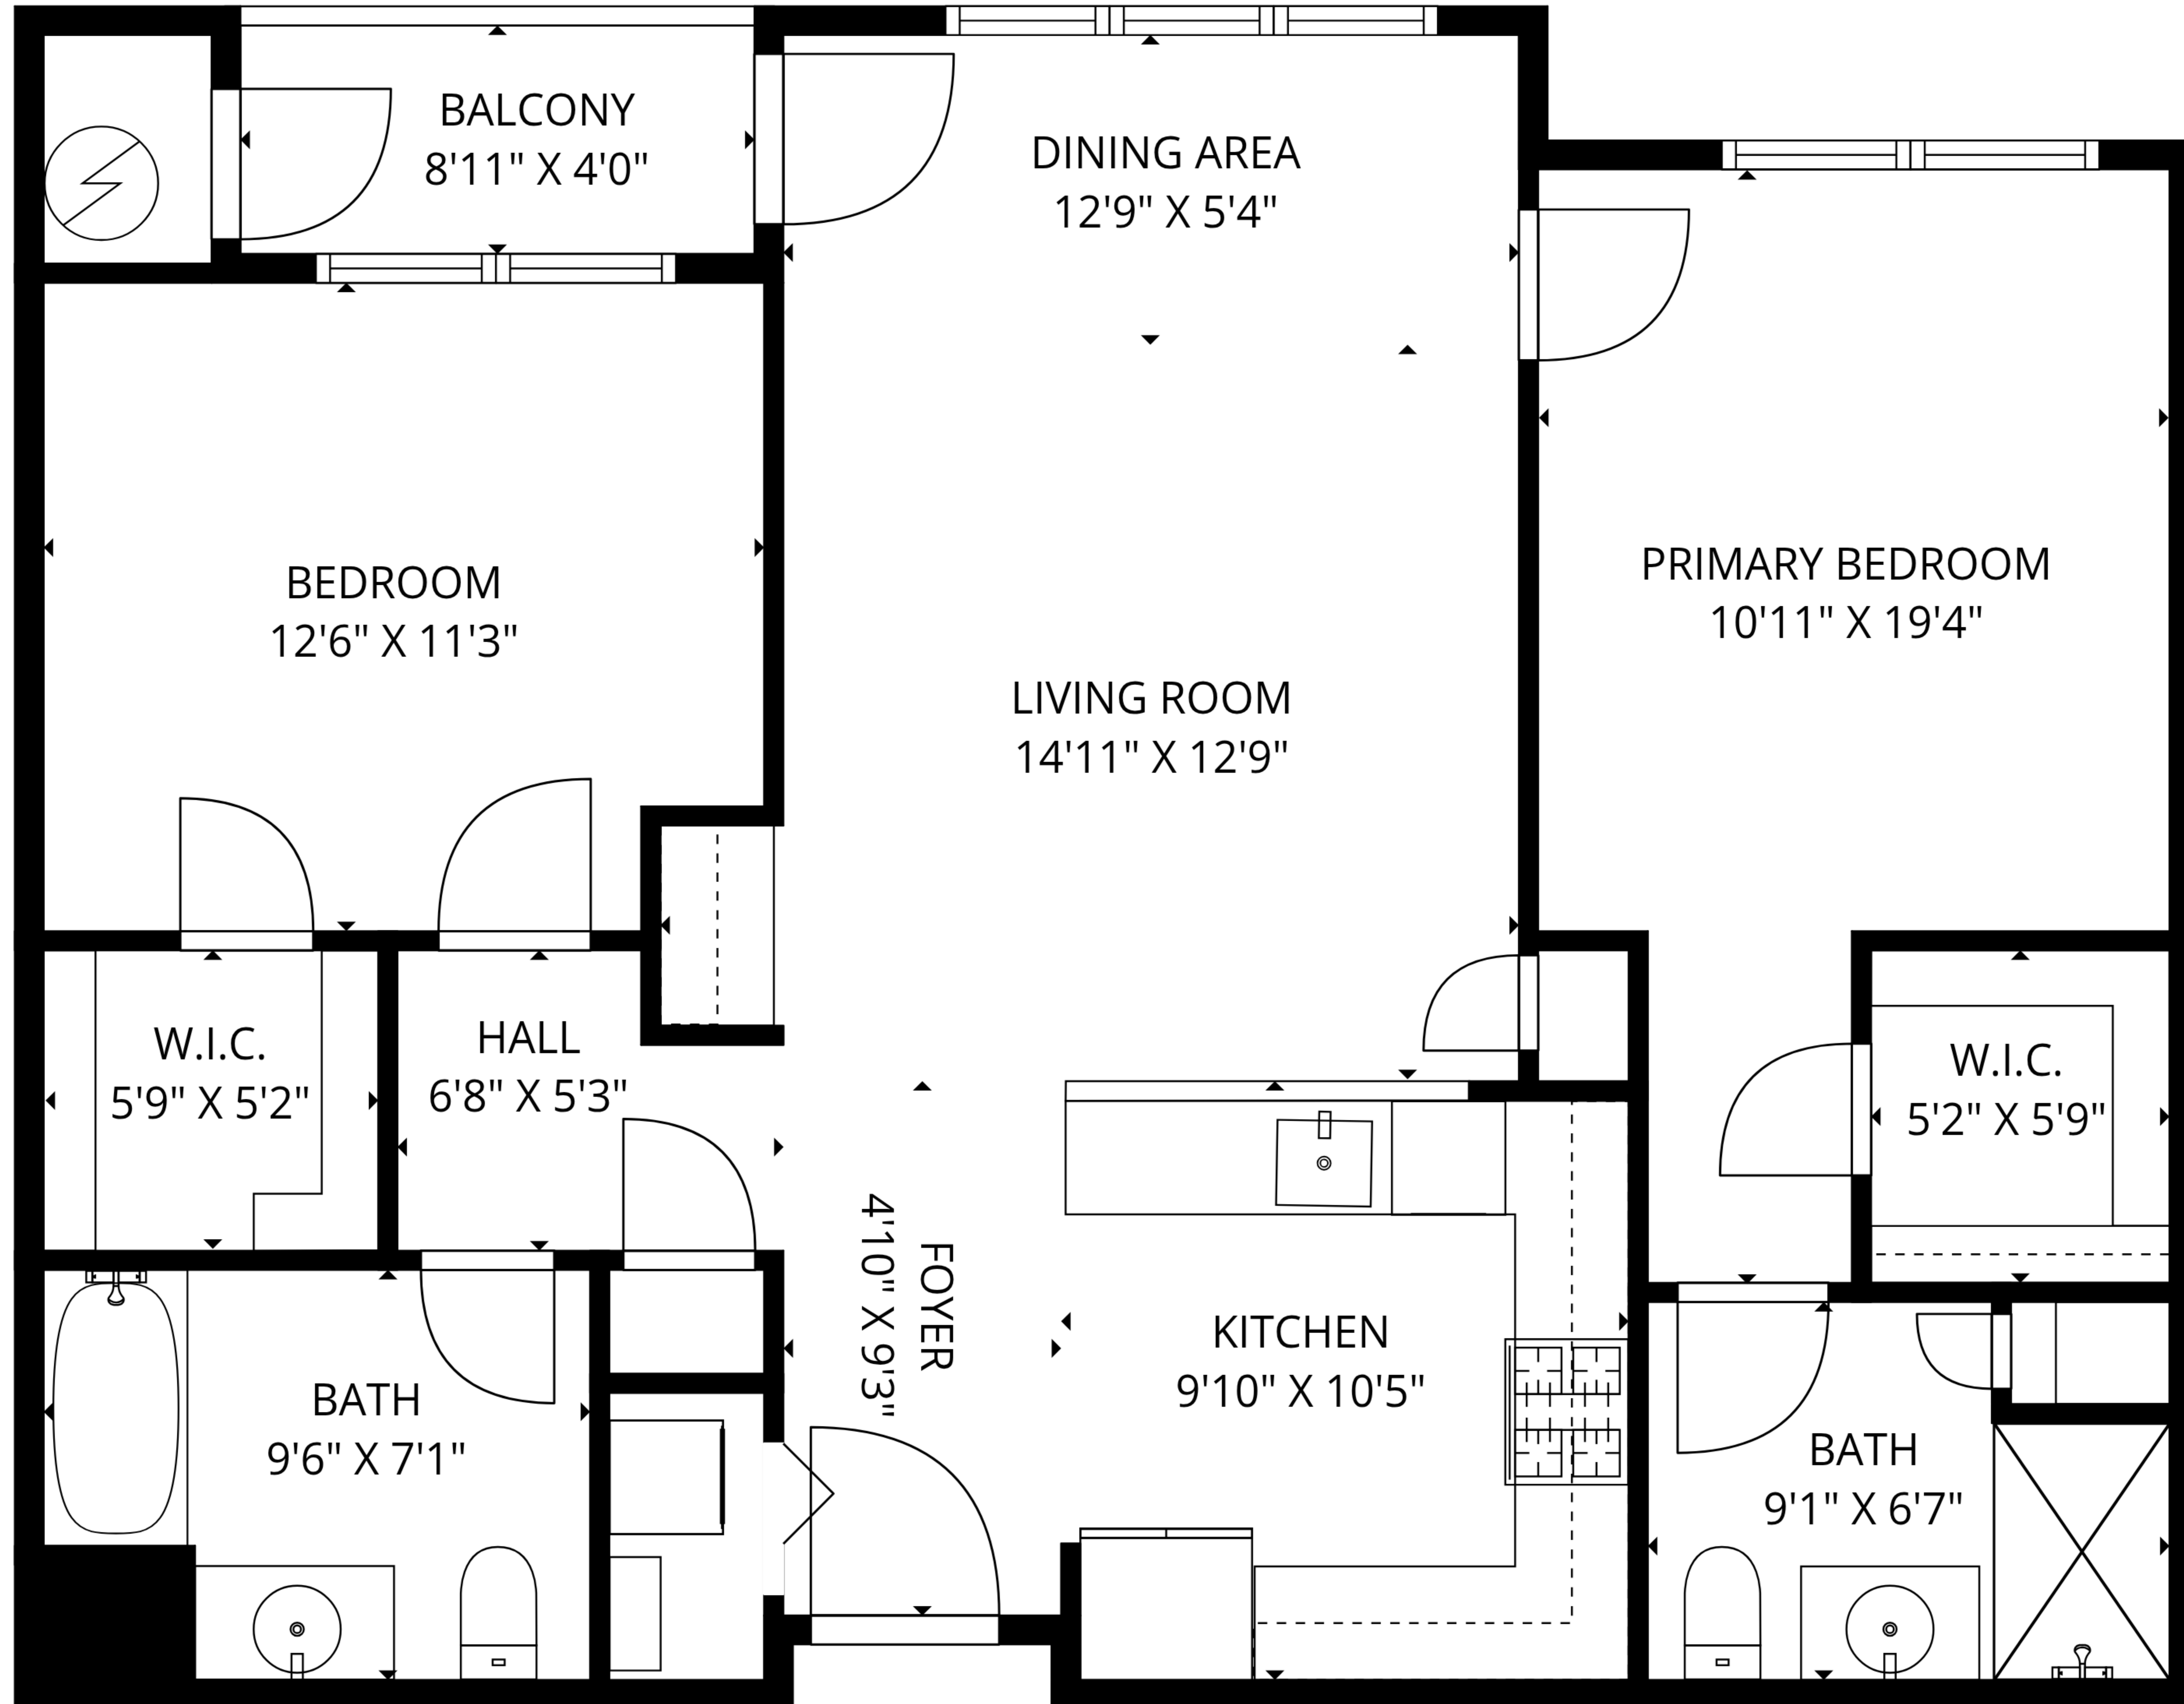

6217 BROOKHAVEN CT, RIVERDALE

TOTAL: 978 sq. ft

1st floor: 978 sq. ft

EXCLUDED AREAS: BALCONY: 35 sq. ft, WALLS: 66 sq. ft

6217 BROOKHAVEN CT, RIVERDALE

TOTAL: 978 sq. ft

1st floor: 978 sq. ft

EXCLUDED AREAS: BALCONY: 35 sq. ft, WALLS: 66 sq. ft