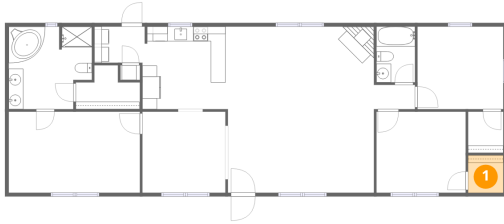

**Total Area: 1518 sq. ft**

1st Floor: 1518 sq. ft

Excluded: Walls: 90 sq. ft

## Room dimensions

Floor 1

Total:1518sqft Excluded: 0sqft

#		Dimensions	sqft	Counted as living area
1	W.I.C.	4'9" x 5'1"	24 sq. ft	Yes
2	Hall	5'7" x 3'3"	18 sq. ft	Yes
3	Kitchen	11'7" x 11'3"	128 sq. ft	Yes
4	W.I.C.	4'9" x 5'7"	27 sq. ft	Yes
5	Living Room	19'10" x 22'7"	448 sq. ft	Yes
6	Bedroom	12'1" x 11'0"	134 sq. ft	Yes
7	Dining Area	11'3" x 11'0"	124 sq. ft	Yes
8	Primary Bath	11'4" x 11'3"	116 sq. ft	Yes
9	Laundry	6'10" x 4'11"	33 sq. ft	Yes
10	Bedroom	11'8" x 11'3"	131 sq. ft	Yes
11	Bath	5'3" x 7'7"	40 sq. ft	Yes

## 1 Floor 1 - W.I.C.

Dimensions: 4'9" x 5'1"  
Area: 24 sq. ft  
Counted as living area: Yes

Heated: Yes  
Finished: Yes  
Enclosed: Yes  
Contiguous: Yes  
Permitted: Yes  
Wet space: No  
Addition: No  
Conversion: No