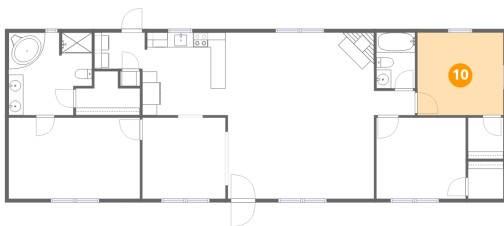

10 Floor 1 - Bedroom

Dimensions: 11'8" x 11'3"
Area: 131 sq. ft
Counted as living area: Yes

Heated: Yes
Finished: Yes
Enclosed: Yes
Contiguous: Yes
Permitted: Yes
Wet space: No
Addition: No
Conversion: No