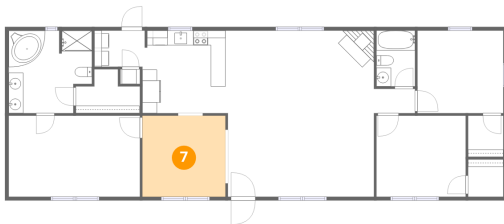

7 Floor 1 - Dining Area

Dimensions: 11'3" x 11'0"
Area: 124 sq. ft
Counted as living area: Yes

Heated: Yes
Finished: Yes
Enclosed: Yes
Contiguous: Yes
Permitted: Yes
Wet space: No
Addition: No
Conversion: No