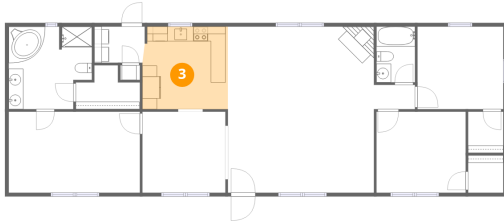

## 1 Floor 1 - W.I.C.

Dimensions: 4'9" x 5'1"  
Area: 24 sq. ft  
Counted as living area: Yes

Heated: Yes  
Finished: Yes  
Enclosed: Yes  
Contiguous: Yes  
Permitted: Yes  
Wet space: No  
Addition: No  
Conversion: No

## 2 Floor 1 - Hall

Dimensions: 5'7" x 3'3"  
Area: 18 sq. ft  
Counted as living area: Yes

Heated: Yes  
Finished: Yes  
Enclosed: Yes  
Contiguous: Yes  
Permitted: Yes  
Wet space: No  
Addition: No  
Conversion: No

### 3 Floor 1 - Kitchen

Dimensions: 11'7" x 11'3"  
Area: 128 sq. ft  
Counted as living area: Yes

Heated: Yes  
Finished: Yes  
Enclosed: Yes  
Contiguous: Yes  
Permitted: Yes  
Wet space: No  
Addition: No  
Conversion: No