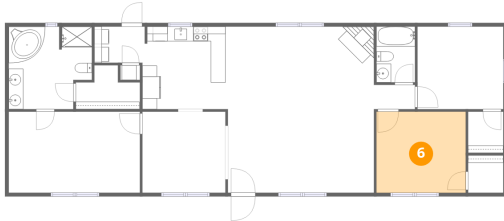

6 Floor 1 - Bedroom

Dimensions: 12'1" x 11'0"
Area: 134 sq. ft
Counted as living area: Yes

Heated: Yes
Finished: Yes
Enclosed: Yes
Contiguous: Yes
Permitted: Yes
Wet space: No
Addition: No
Conversion: No