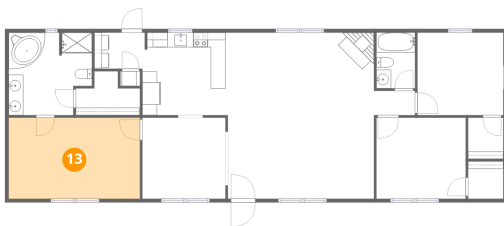

13 Floor 1 - Primary Bedroom

Dimensions: 17'10" x 11'0"
Area: 197 sq. ft
Counted as living area: Yes

Heated: Yes
Finished: Yes
Enclosed: Yes
Contiguous: Yes
Permitted: Yes
Wet space: No
Addition: No
Conversion: No