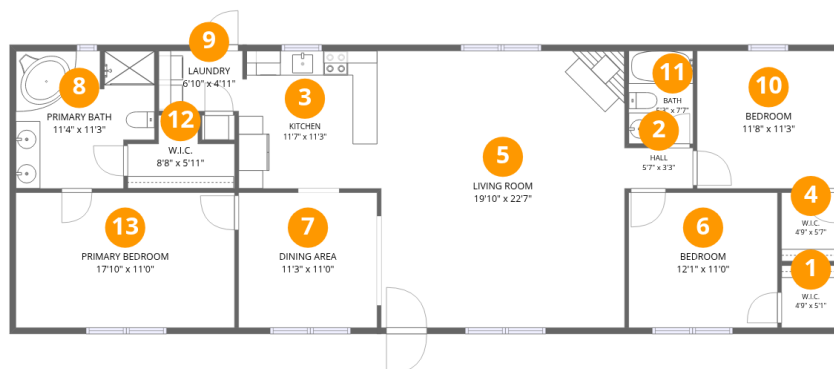

**Total Area: 1518 sq. ft**

1st Floor: 1518 sq. ft

Excluded: Walls: 90 sq. ft

## Room dimensions

Floor 1

Total:1518sqft Excluded: 0sqft

#		Dimensions	sqft	Counted as living area
1	W.I.C.	4'9" x 5'1"	24 sq. ft	Yes
2	Hall	5'7" x 3'3"	18 sq. ft	Yes
3	Kitchen	11'7" x 11'3"	128 sq. ft	Yes
4	W.I.C.	4'9" x 5'7"	27 sq. ft	Yes
5	Living Room	19'10" x 22'7"	448 sq. ft	Yes
6	Bedroom	12'1" x 11'0"	134 sq. ft	Yes
7	Dining Area	11'3" x 11'0"	124 sq. ft	Yes
8	Primary Bath	11'4" x 11'3"	116 sq. ft	Yes
9	Laundry	6'10" x 4'11"	33 sq. ft	Yes
10	Bedroom	11'8" x 11'3"	131 sq. ft	Yes
11	Bath	5'3" x 7'7"	40 sq. ft	Yes

## 7 Floor 1 - Dining Area

Dimensions: 11'3" x 11'0"  
Area: 124 sq. ft  
Counted as living area: Yes

Heated: Yes  
Finished: Yes  
Enclosed: Yes  
Contiguous: Yes  
Permitted: Yes  
Wet space: No  
Addition: No  
Conversion: No

**12** Floor 1 - W.I.C.

---

Dimensions: 8'8" x 5'11"  
Area: 39 sq. ft  
Counted as living area: Yes

Heated: Yes  
Finished: Yes  
Enclosed: Yes  
Contiguous: Yes  
Permitted: Yes  
Wet space: No  
Addition: No  
Conversion: No