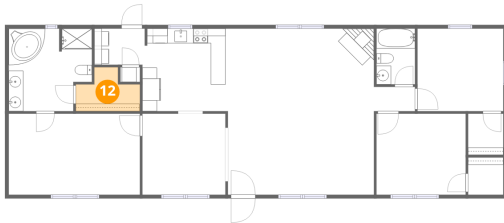

## 11 Floor 1 - Bath

Dimensions: 5'3" x 7'7"  
Area: 40 sq. ft  
Counted as living area: Yes

Heated: Yes  
Finished: Yes  
Enclosed: Yes  
Contiguous: Yes  
Permitted: Yes  
Wet space: Yes  
Addition: No  
Conversion: No

**12** Floor 1 - W.I.C.

---

Dimensions: 8'8" x 5'11"  
Area: 39 sq. ft  
Counted as living area: Yes

Heated: Yes  
Finished: Yes  
Enclosed: Yes  
Contiguous: Yes  
Permitted: Yes  
Wet space: No  
Addition: No  
Conversion: No