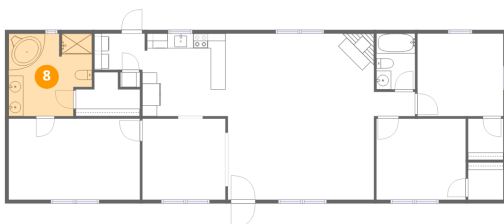

8 Floor 1 - Primary Bath

Dimensions: 11'4" x 11'3"
Area: 116 sq. ft
Counted as living area: Yes

Heated: Yes
Finished: Yes
Enclosed: Yes
Contiguous: Yes
Permitted: Yes
Wet space: Yes
Addition: No
Conversion: No