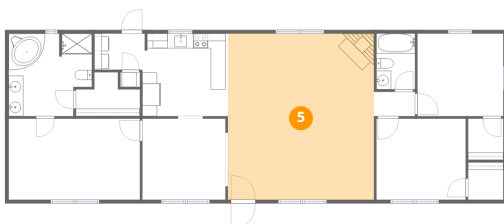

5 Floor 1 - Living Room

Dimensions: 19'10" x 22'7"
Area: 448 sq. ft
Counted as living area: Yes

Heated: Yes
Finished: Yes
Enclosed: Yes
Contiguous: Yes
Permitted: Yes
Wet space: No
Addition: No
Conversion: No