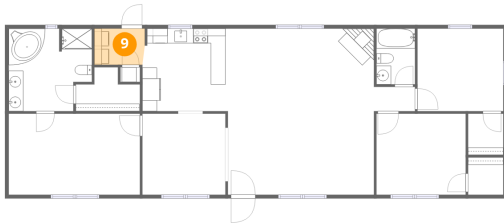

9 Floor 1 - Laundry

Dimensions: 6'10" x 4'11"
Area: 33 sq. ft
Counted as living area: Yes

Heated: Yes
Finished: Yes
Enclosed: Yes
Contiguous: Yes
Permitted: Yes
Wet space: No
Addition: No
Conversion: No