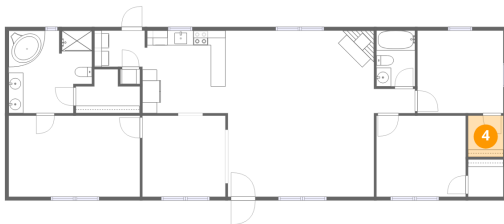

## 1 Floor 1 - W.I.C.

Dimensions: 4'9" x 5'1"  
Area: 24 sq. ft  
Counted as living area: Yes

Heated: Yes  
Finished: Yes  
Enclosed: Yes  
Contiguous: Yes  
Permitted: Yes  
Wet space: No  
Addition: No  
Conversion: No

## 2 Floor 1 - Hall

Dimensions: 5'7" x 3'3"  
Area: 18 sq. ft  
Counted as living area: Yes

Heated: Yes  
Finished: Yes  
Enclosed: Yes  
Contiguous: Yes  
Permitted: Yes  
Wet space: No  
Addition: No  
Conversion: No

### 3 Floor 1 - Kitchen

Dimensions: 11'7" x 11'3"  
Area: 128 sq. ft  
Counted as living area: Yes

Heated: Yes  
Finished: Yes  
Enclosed: Yes  
Contiguous: Yes  
Permitted: Yes  
Wet space: No  
Addition: No  
Conversion: No

### 4 Floor 1 - W.I.C.

Dimensions: 4'9" x 5'7"  
Area: 27 sq. ft  
Counted as living area: Yes

Heated: Yes  
Finished: Yes  
Enclosed: Yes  
Contiguous: Yes  
Permitted: Yes  
Wet space: No  
Addition: No  
Conversion: No