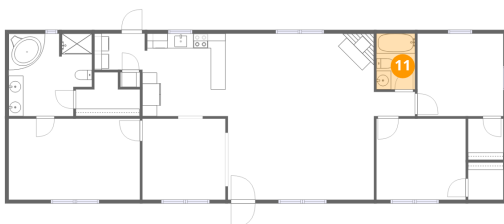

11 Floor 1 - Bath

Dimensions: 5'3" x 7'7"
Area: 40 sq. ft
Counted as living area: Yes

Heated: Yes
Finished: Yes
Enclosed: Yes
Contiguous: Yes
Permitted: Yes
Wet space: Yes
Addition: No
Conversion: No