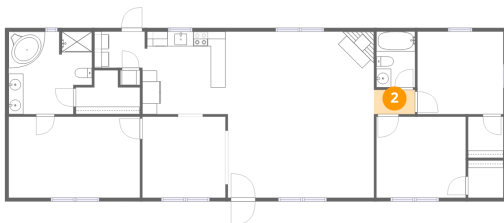

2 Floor 1 - Hall

Dimensions: 5'7" x 3'3"
Area: 18 sq. ft
Counted as living area: Yes

Heated: Yes
Finished: Yes
Enclosed: Yes
Contiguous: Yes
Permitted: Yes
Wet space: No
Addition: No
Conversion: No