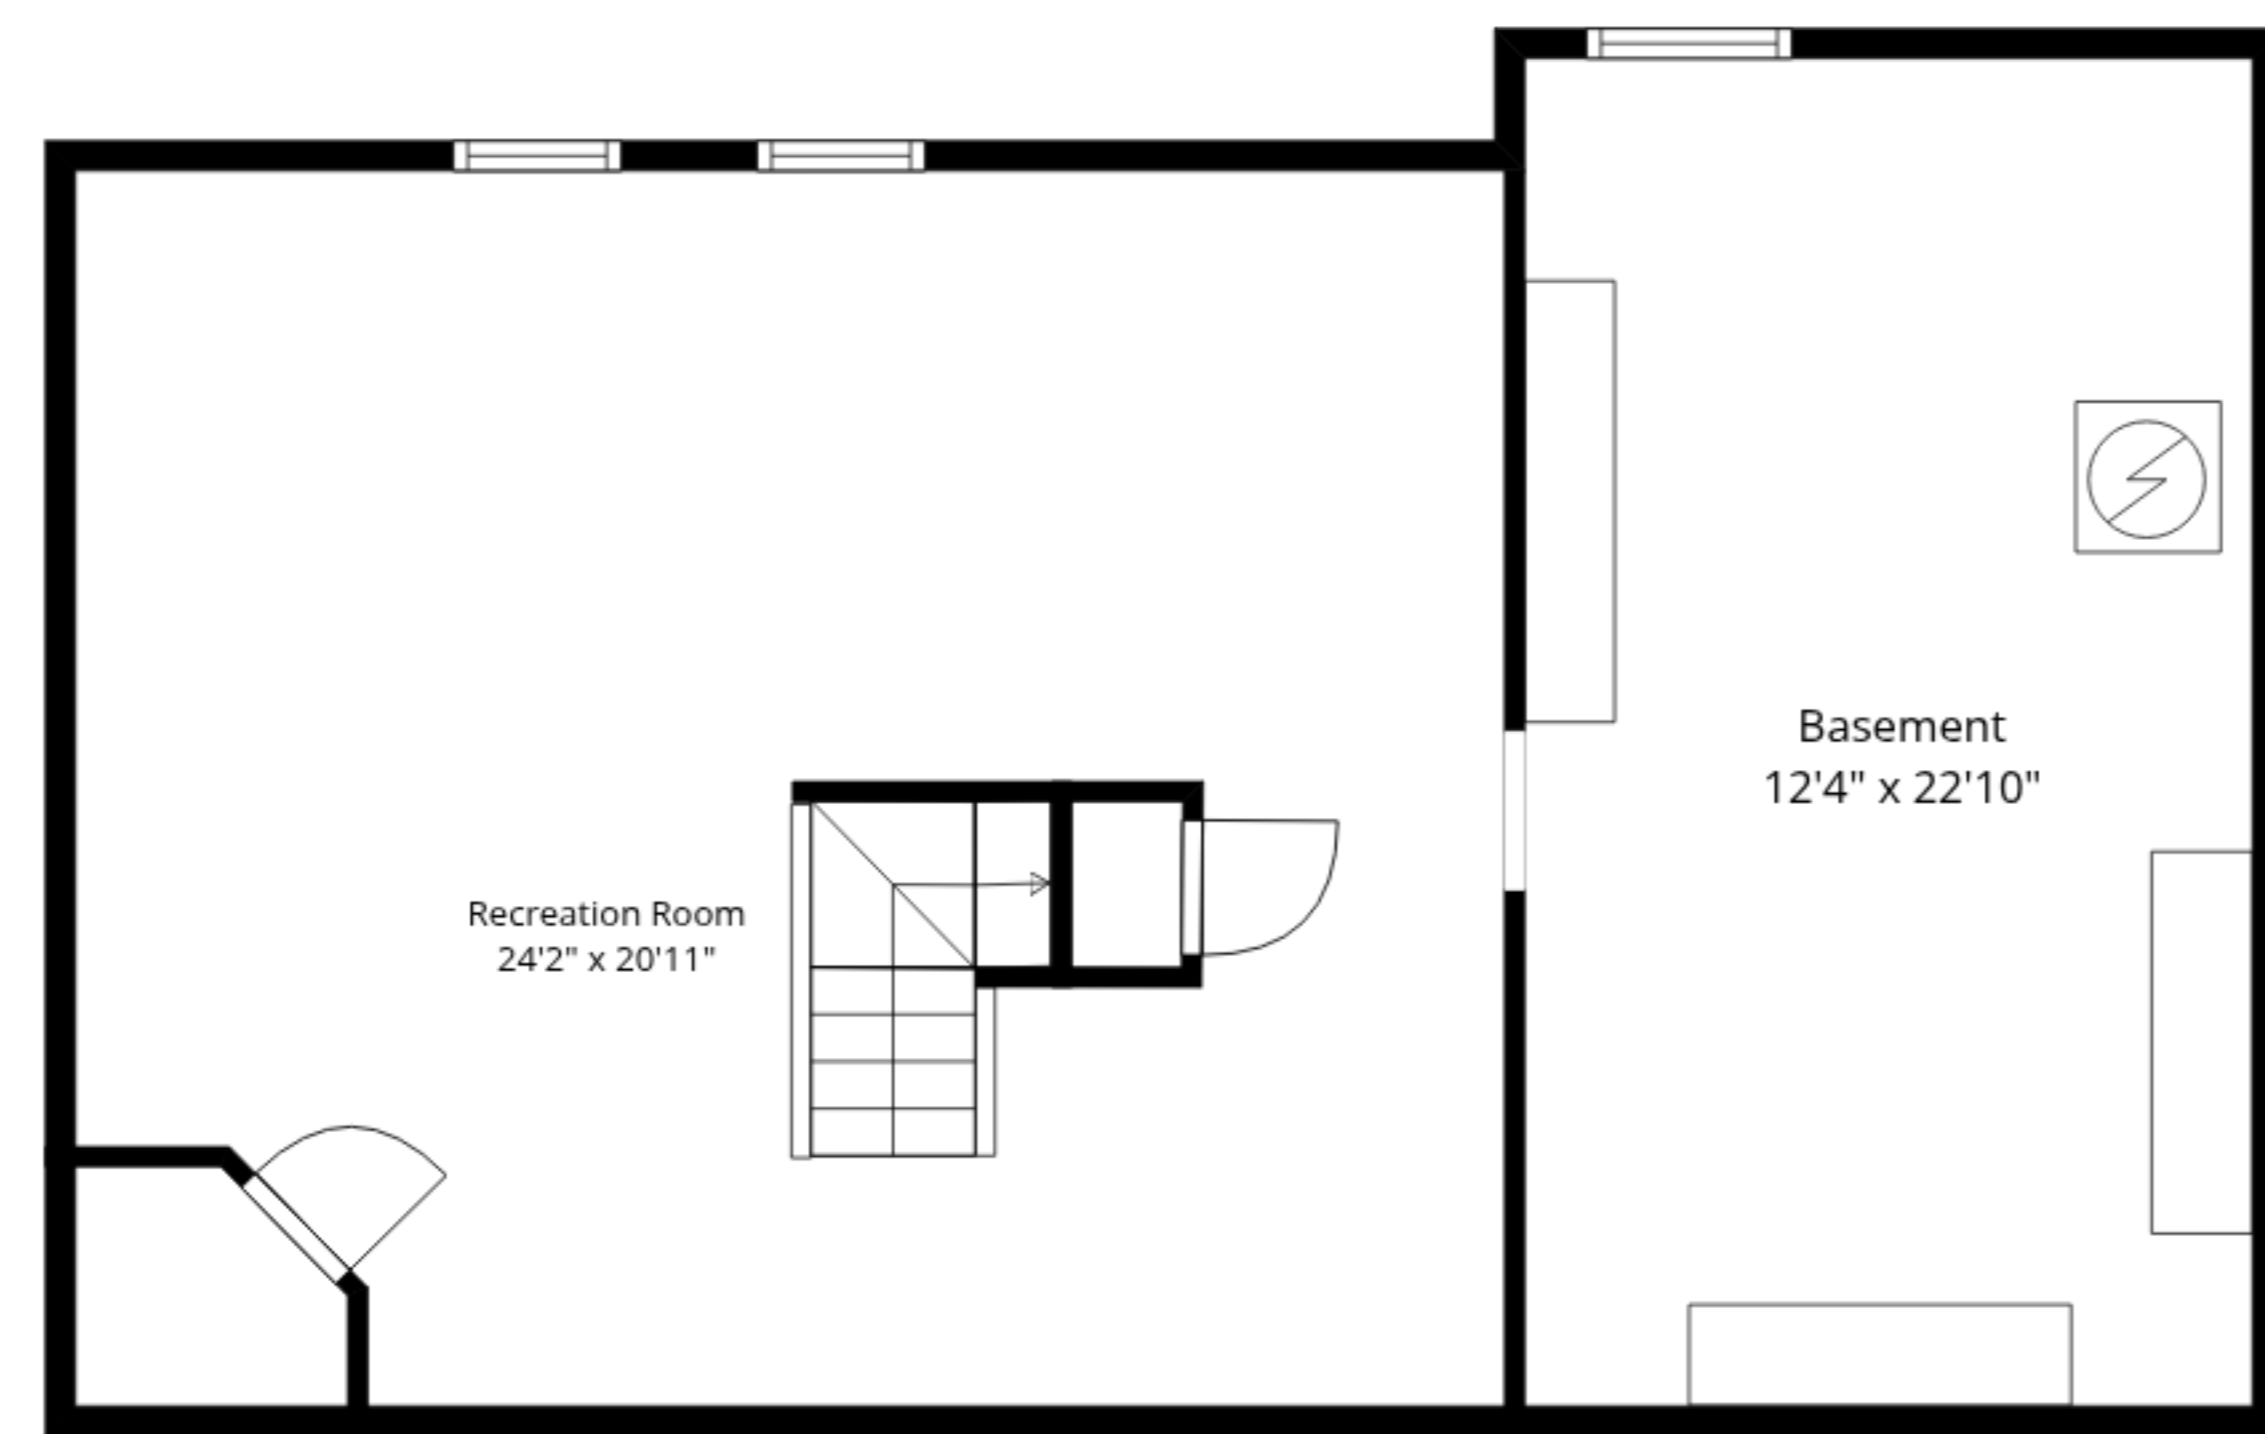

Recreation Room
24'2" x 20'11"

Basement
12'4" x 22'10"

TOTAL: 2737 sq. ft

Basement: 513 sq. ft, 1st floor: 1289 sq. ft, 2nd floor: 935 sq. ft

EXCLUDED AREAS: BASEMENT: 281 sq. ft, GARAGE: 697 sq. ft, WALLS: 272 sq. ft

Measurements Are Approximate - Deemed Highly Reliable But Not Guaranteed

TOTAL: 2737 sq. ft

Basement: 513 sq. ft, 1st floor: 1289 sq. ft, 2nd floor: 935 sq. ft

EXCLUDED AREAS: BASEMENT: 281 sq. ft, GARAGE: 697 sq. ft, WALLS: 272 sq. ft

Measurements Are Approximate - Deemed Highly Reliable But Not Guaranteed

2nd Floor

1st Floor

Basement

TOTAL: 2737 sq. ft
 Basement: 513 sq. ft, 1st floor: 1289 sq. ft, 2nd floor: 935 sq. ft
 EXCLUDED AREAS: BASEMENT: 281 sq. ft, GARAGE: 697 sq. ft, WALLS: 272 sq. ft