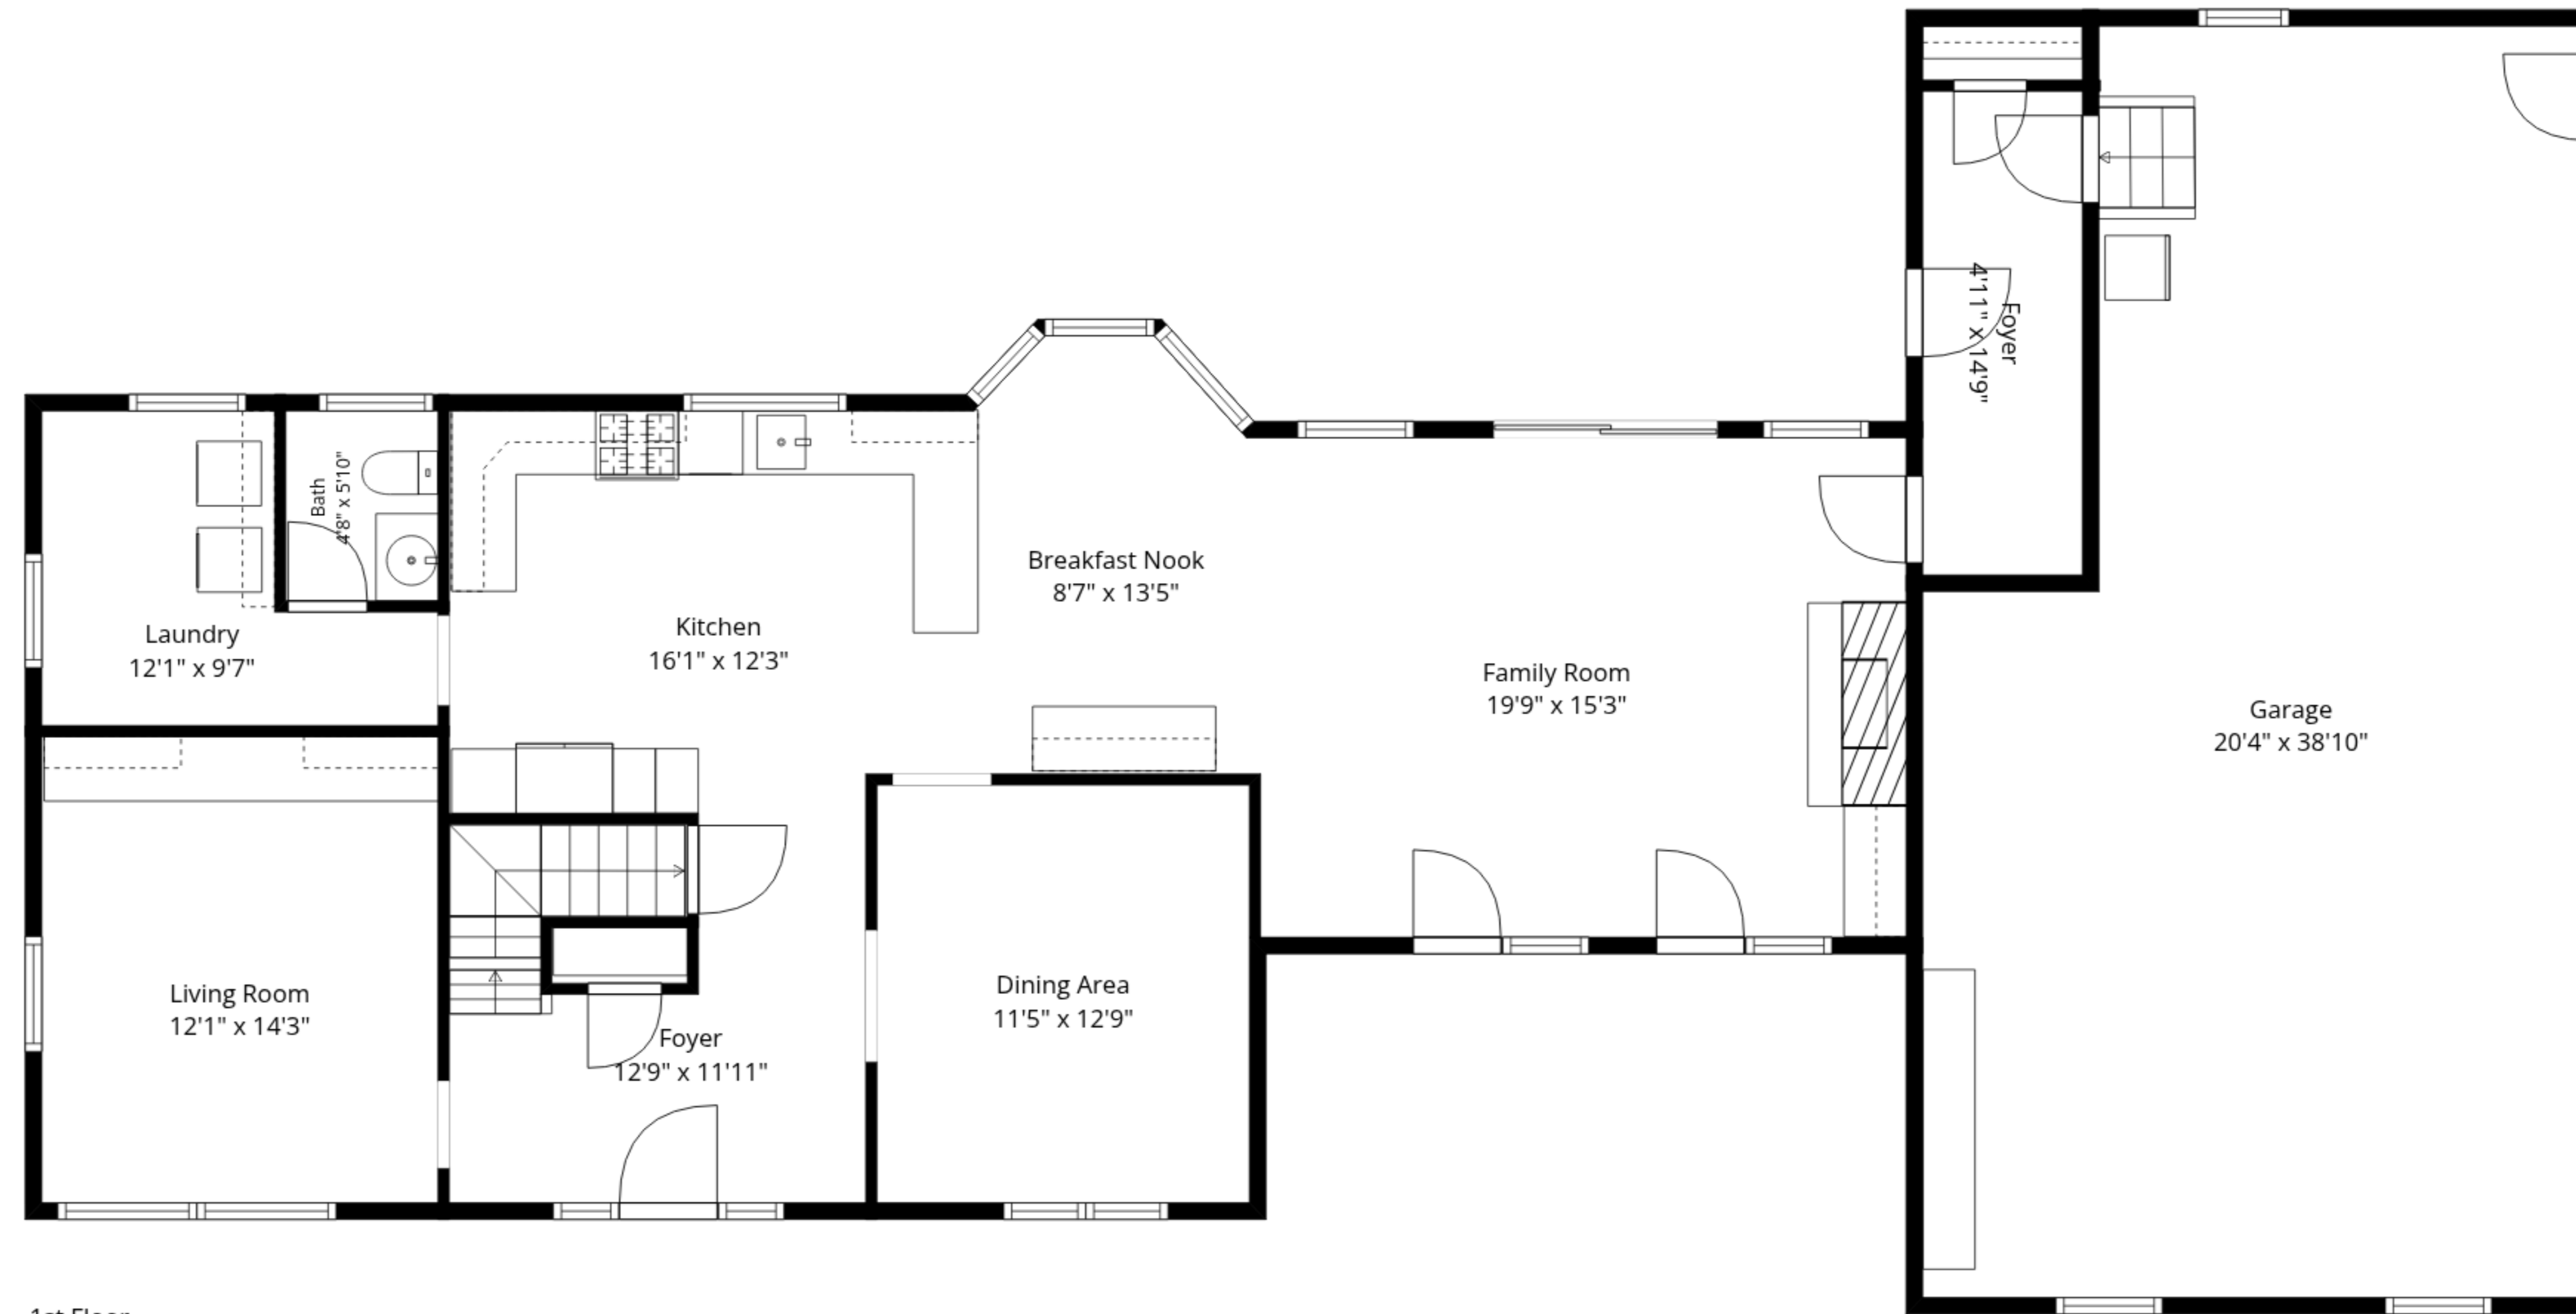

Recreation Room
24'2" x 20'11"

Basement
12'4" x 22'10"

TOTAL: 2737 sq. ft

Basement: 513 sq. ft, 1st floor: 1289 sq. ft, 2nd floor: 935 sq. ft

EXCLUDED AREAS: BASEMENT: 281 sq. ft, GARAGE: 697 sq. ft, WALLS: 272 sq. ft

Measurements Are Approximate - Deemed Highly Reliable But Not Guaranteed

TOTAL: 2737 sq. ft

Basement: 513 sq. ft, 1st floor: 1289 sq. ft, 2nd floor: 935 sq. ft

EXCLUDED AREAS: BASEMENT: 281 sq. ft, GARAGE: 697 sq. ft, WALLS: 272 sq. ft

Measurements Are Approximate - Deemed Highly Reliable But Not Guaranteed

2nd Floor

1st Floor

Basement

TOTAL: 2737 sq. ft
 Basement: 513 sq. ft, 1st floor: 1289 sq. ft, 2nd floor: 935 sq. ft
 EXCLUDED AREAS: BASEMENT: 281 sq. ft, GARAGE: 697 sq. ft, WALLS: 272 sq. ft