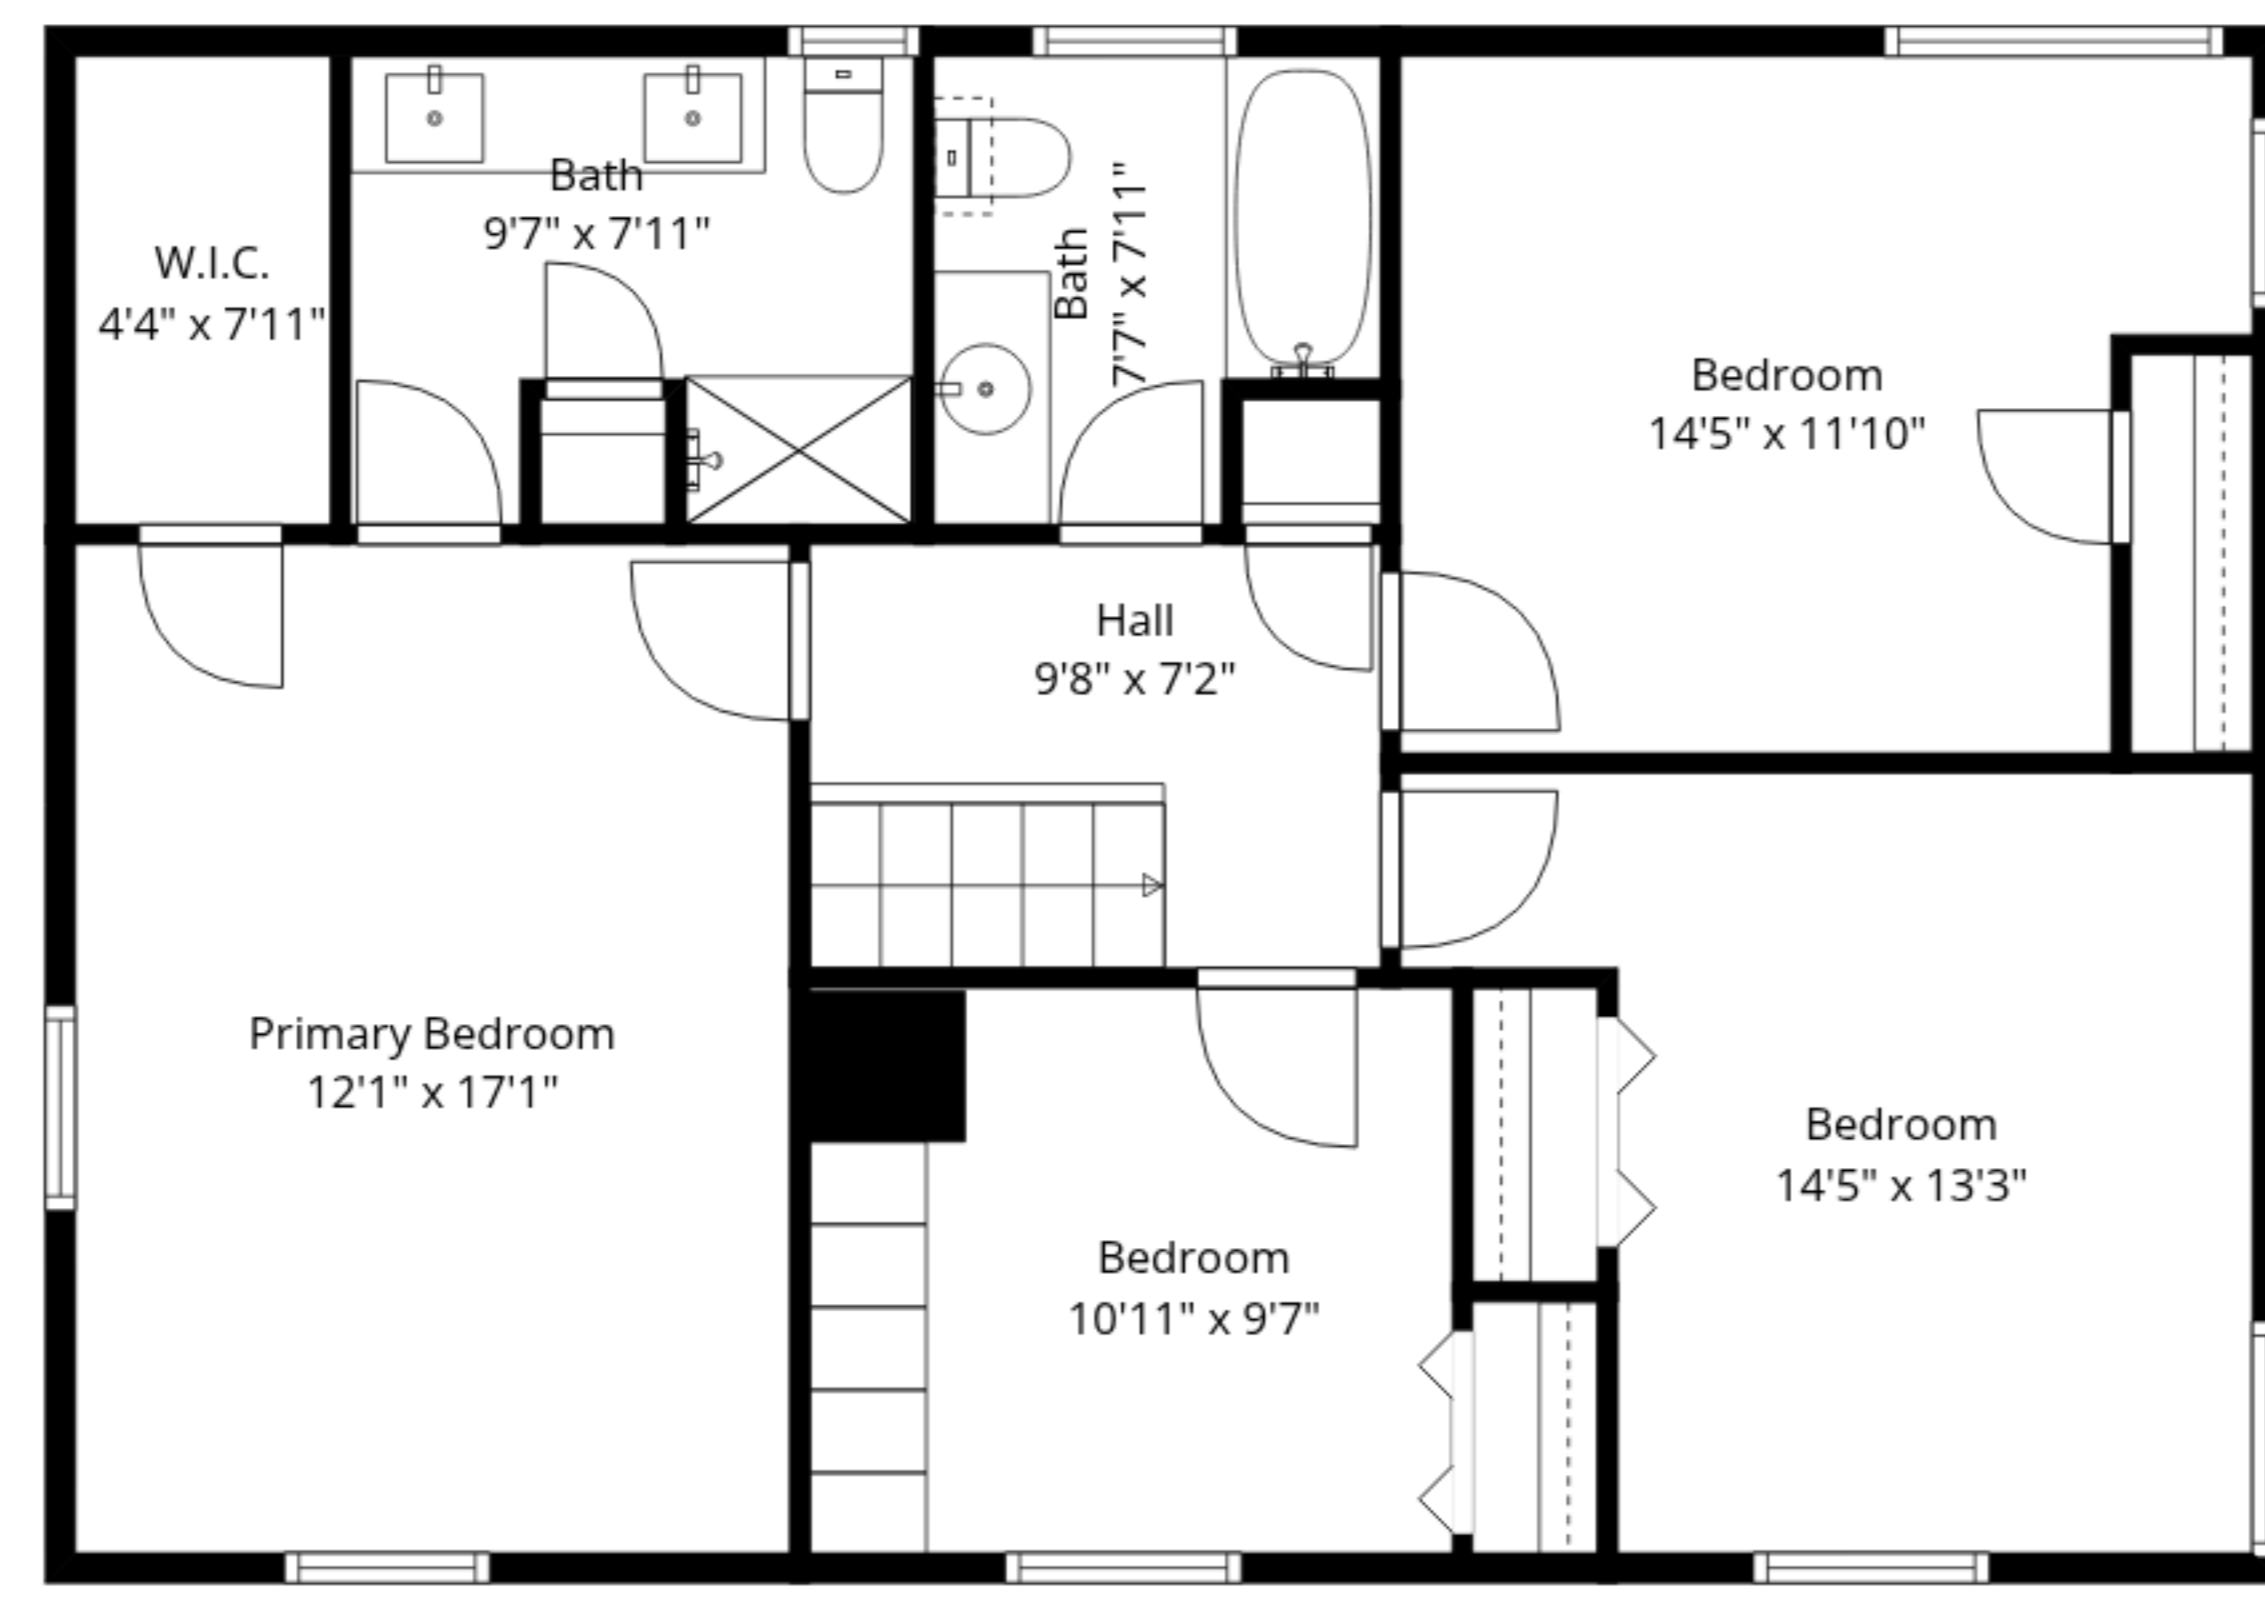

Recreation Room
24'2" x 20'11"

Basement
12'4" x 22'10"

TOTAL: 2737 sq. ft

Basement: 513 sq. ft, 1st floor: 1289 sq. ft, 2nd floor: 935 sq. ft

EXCLUDED AREAS: BASEMENT: 281 sq. ft, GARAGE: 697 sq. ft, WALLS: 272 sq. ft

Measurements Are Approximate - Deemed Highly Reliable But Not Guaranteed

TOTAL: 2737 sq. ft

Basement: 513 sq. ft, 1st floor: 1289 sq. ft, 2nd floor: 935 sq. ft

EXCLUDED AREAS: BASEMENT: 281 sq. ft, GARAGE: 697 sq. ft, WALLS: 272 sq. ft

Measurements Are Approximate - Deemed Highly Reliable But Not Guaranteed

2nd Floor

1st Floor

Basement

TOTAL: 2737 sq. ft
 Basement: 513 sq. ft, 1st floor: 1289 sq. ft, 2nd floor: 935 sq. ft
 EXCLUDED AREAS: BASEMENT: 281 sq. ft, GARAGE: 697 sq. ft, WALLS: 272 sq. ft