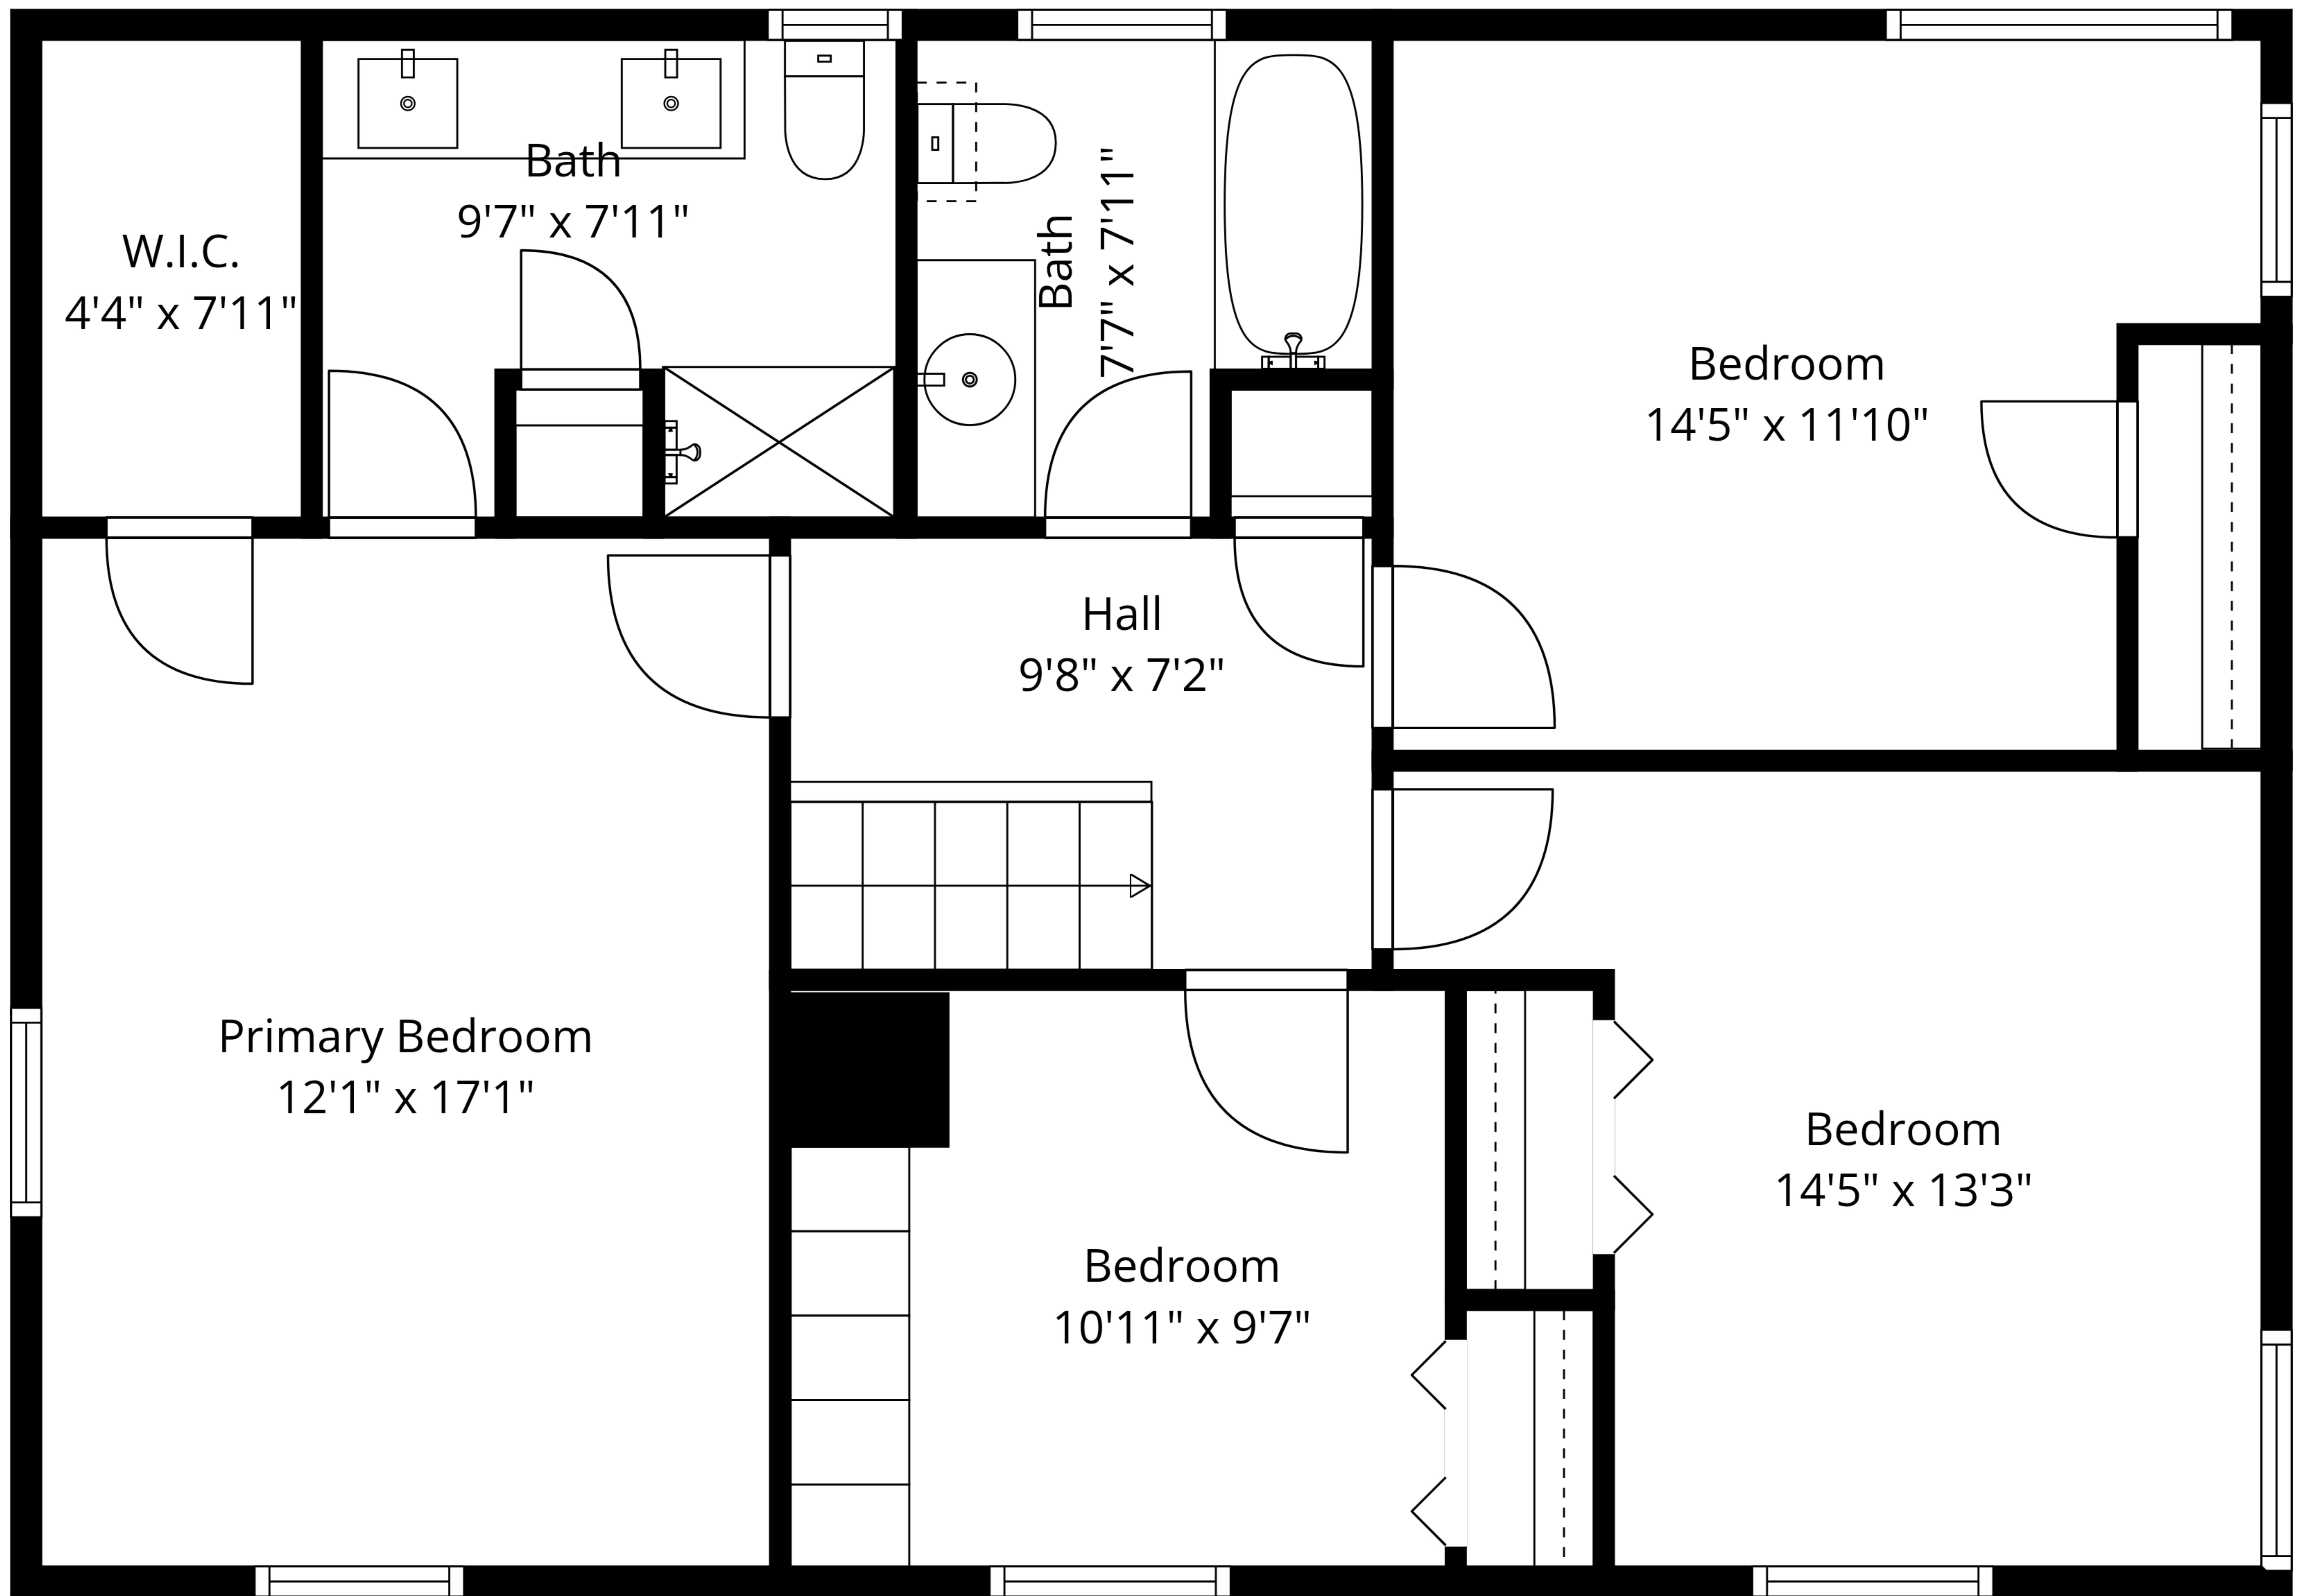

Recreation Room
24'2" x 20'11"

Basement
12'4" x 22'10"

TOTAL: 2737 sq. ft

Basement: 513 sq. ft, 1st floor: 1289 sq. ft, 2nd floor: 935 sq. ft

EXCLUDED AREAS: BASEMENT: 281 sq. ft, GARAGE: 697 sq. ft, WALLS: 272 sq. ft

Measurements Are Approximate - Deemed Highly Reliable But Not Guaranteed

TOTAL: 2737 sq. ft

Basement: 513 sq. ft, 1st floor: 1289 sq. ft, 2nd floor: 935 sq. ft

EXCLUDED AREAS: BASEMENT: 281 sq. ft, GARAGE: 697 sq. ft, WALLS: 272 sq. ft

Measurements Are Approximate - Deemed Highly Reliable But Not Guaranteed

2nd Floor

1st Floor

Basement

TOTAL: 2737 sq. ft
 Basement: 513 sq. ft, 1st floor: 1289 sq. ft, 2nd floor: 935 sq. ft
 EXCLUDED AREAS: BASEMENT: 281 sq. ft, GARAGE: 697 sq. ft, WALLS: 272 sq. ft