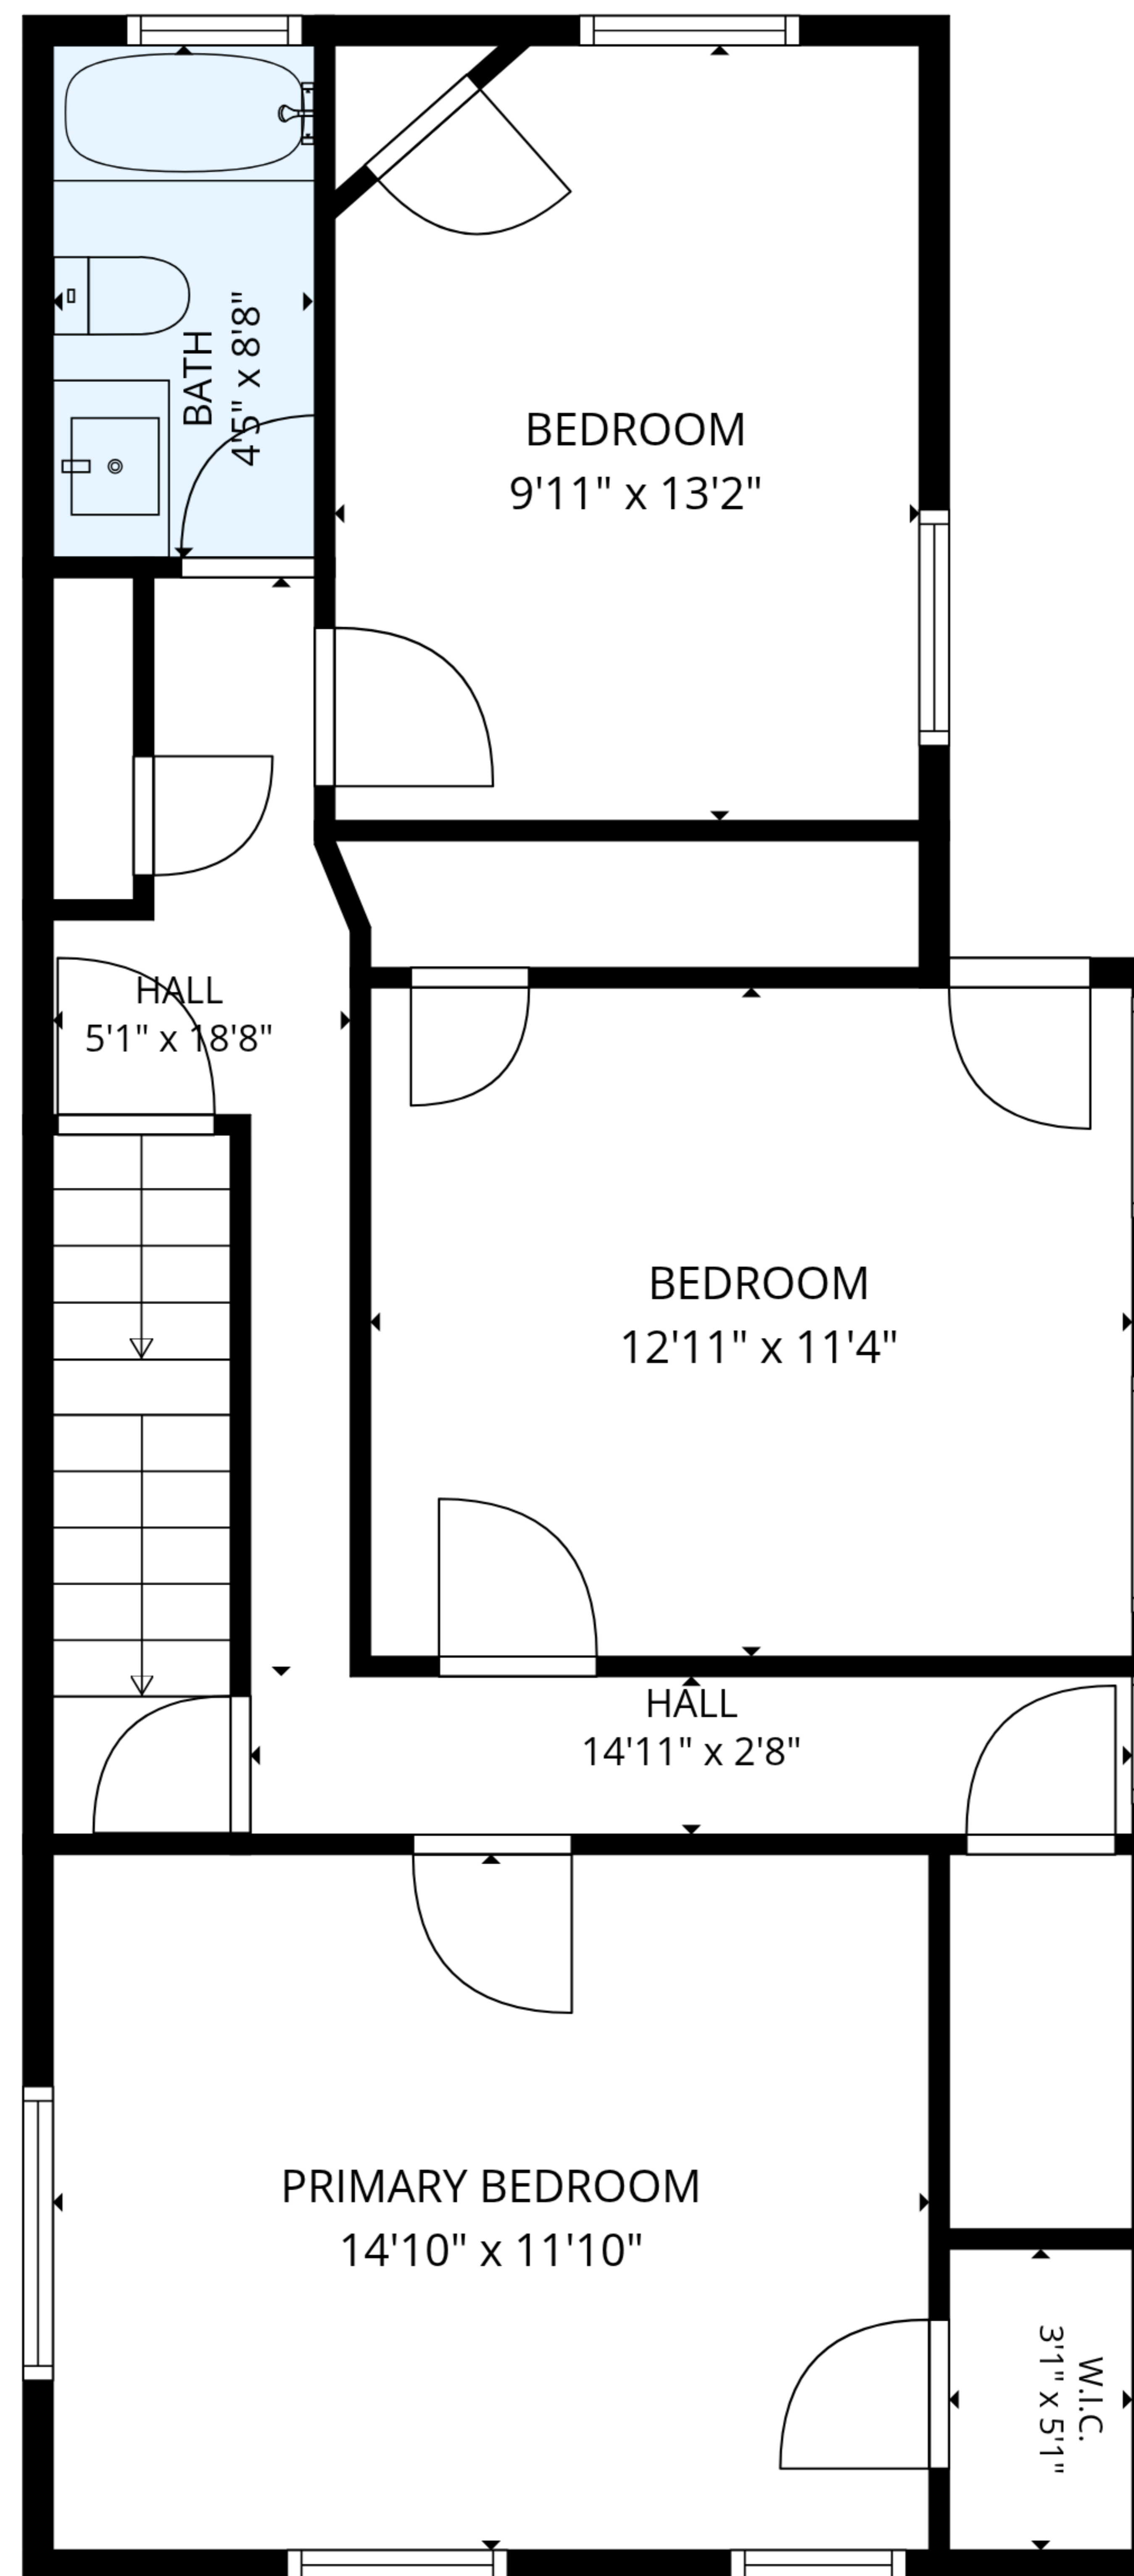

TOTAL: 2162 sq. ft

1st floor: 957 sq. ft, 2nd floor: 720 sq. ft, 3rd floor: 485 sq. ft
 EXCLUDED AREAS: SCREENED PORCH: 181 sq. ft, WALLS: 195 sq. ft

MEASUREMENTS ARE DEEMED RELIABLE BUT ARE NOT GUARANTEED.