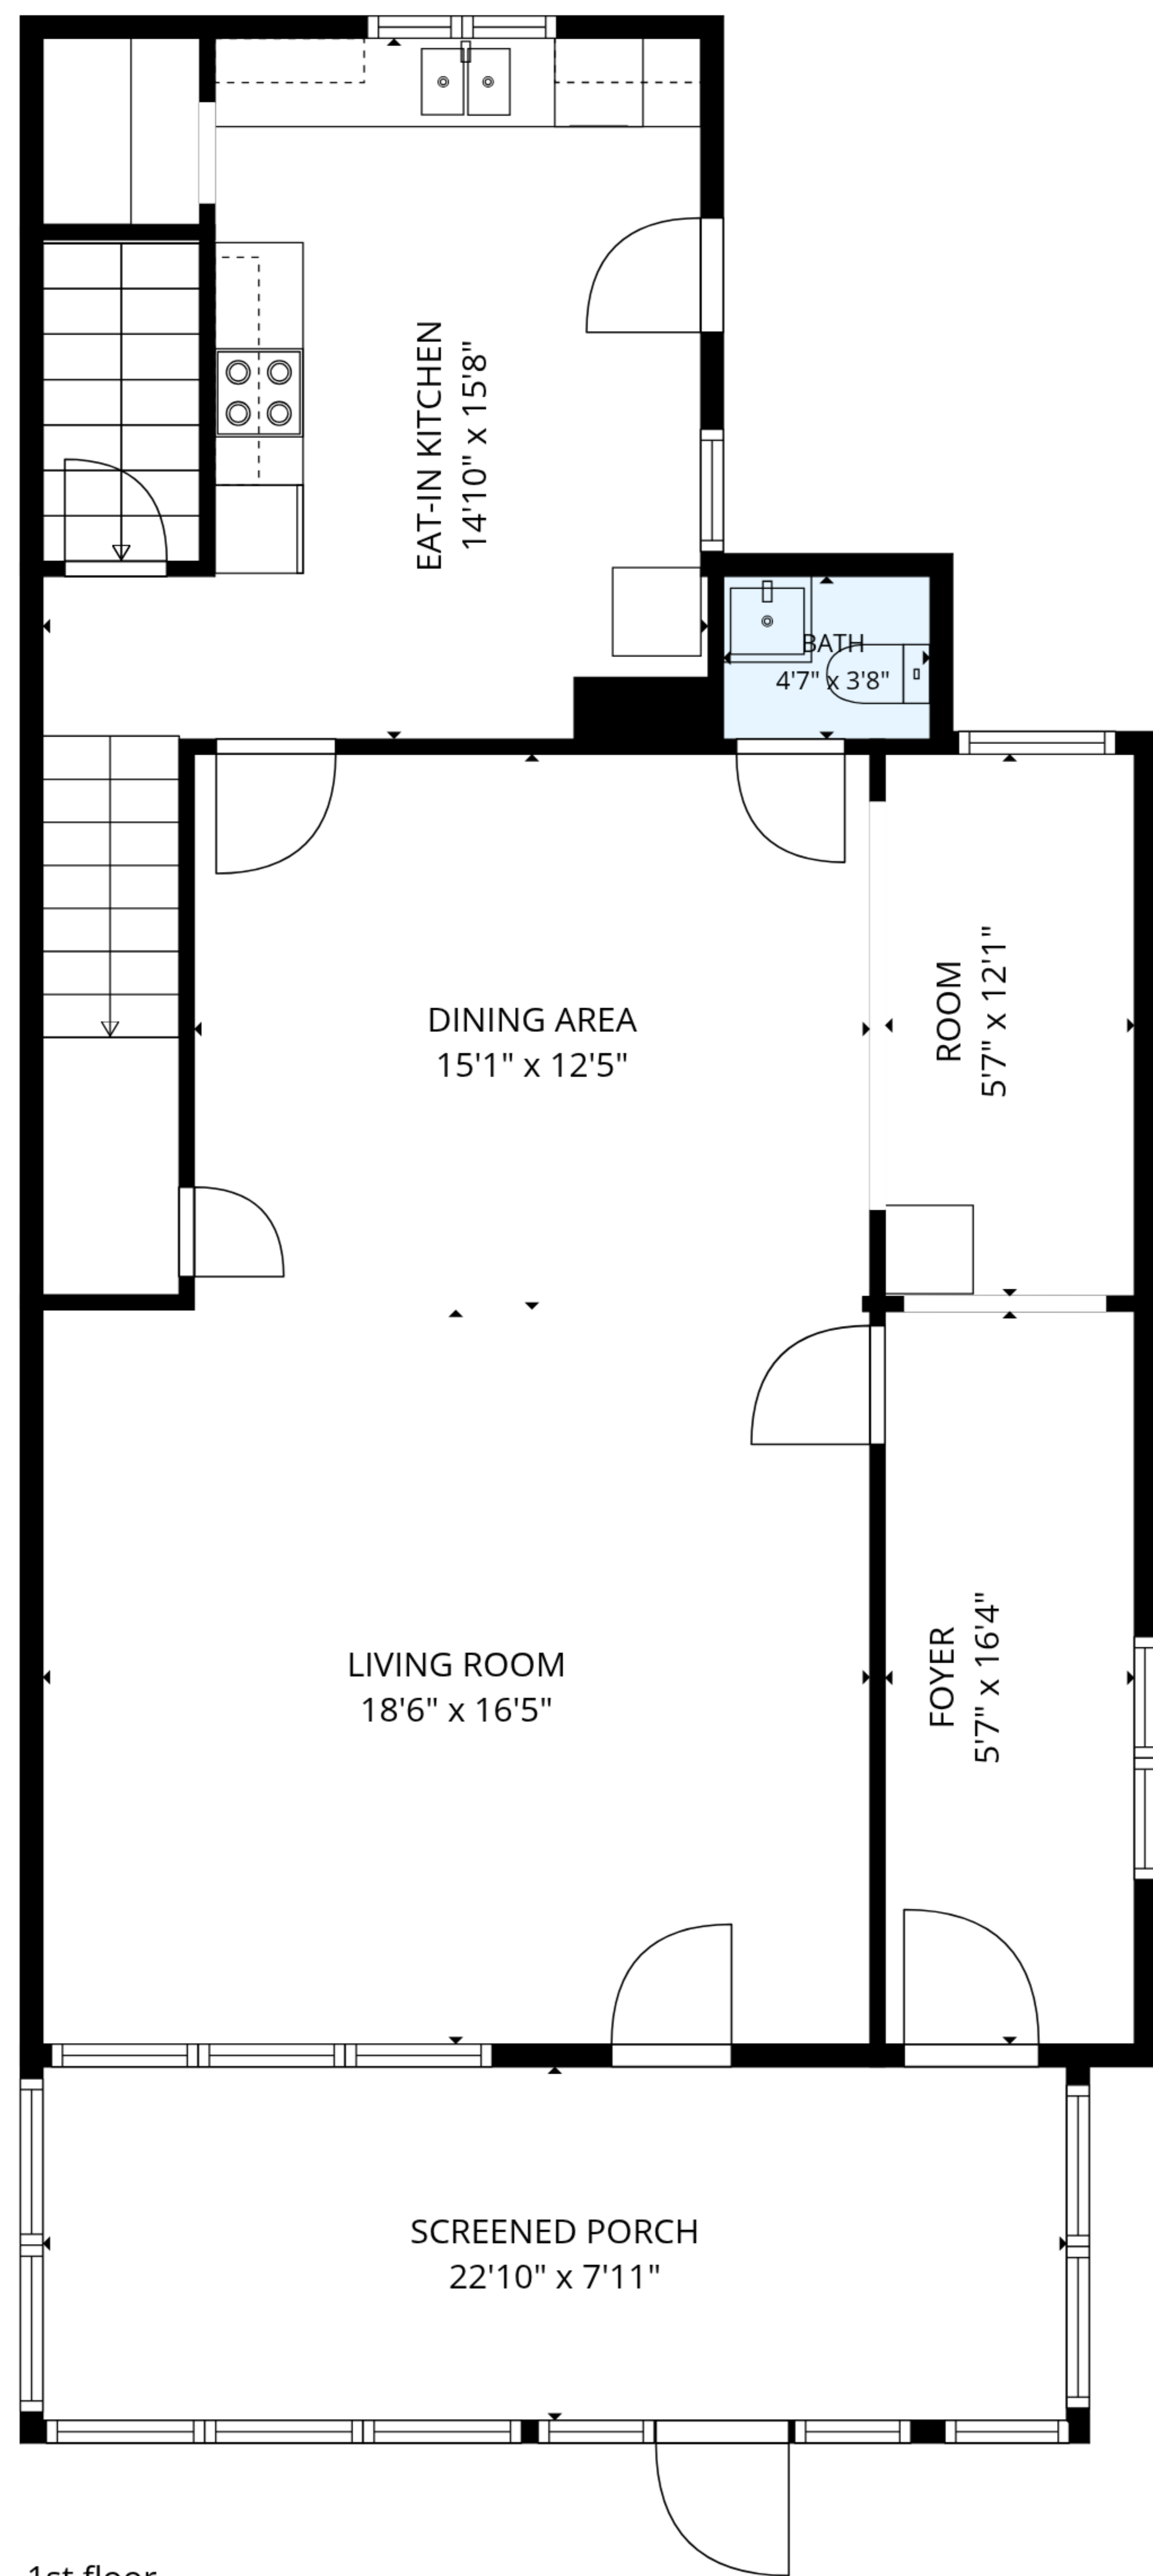

TOTAL: 2162 sq. ft

1st floor: 957 sq. ft, 2nd floor: 720 sq. ft, 3rd floor: 485 sq. ft
 EXCLUDED AREAS: SCREENED PORCH: 181 sq. ft, WALLS: 195 sq. ft

MEASUREMENTS ARE DEEMED RELIABLE BUT ARE NOT GUARANTEED.