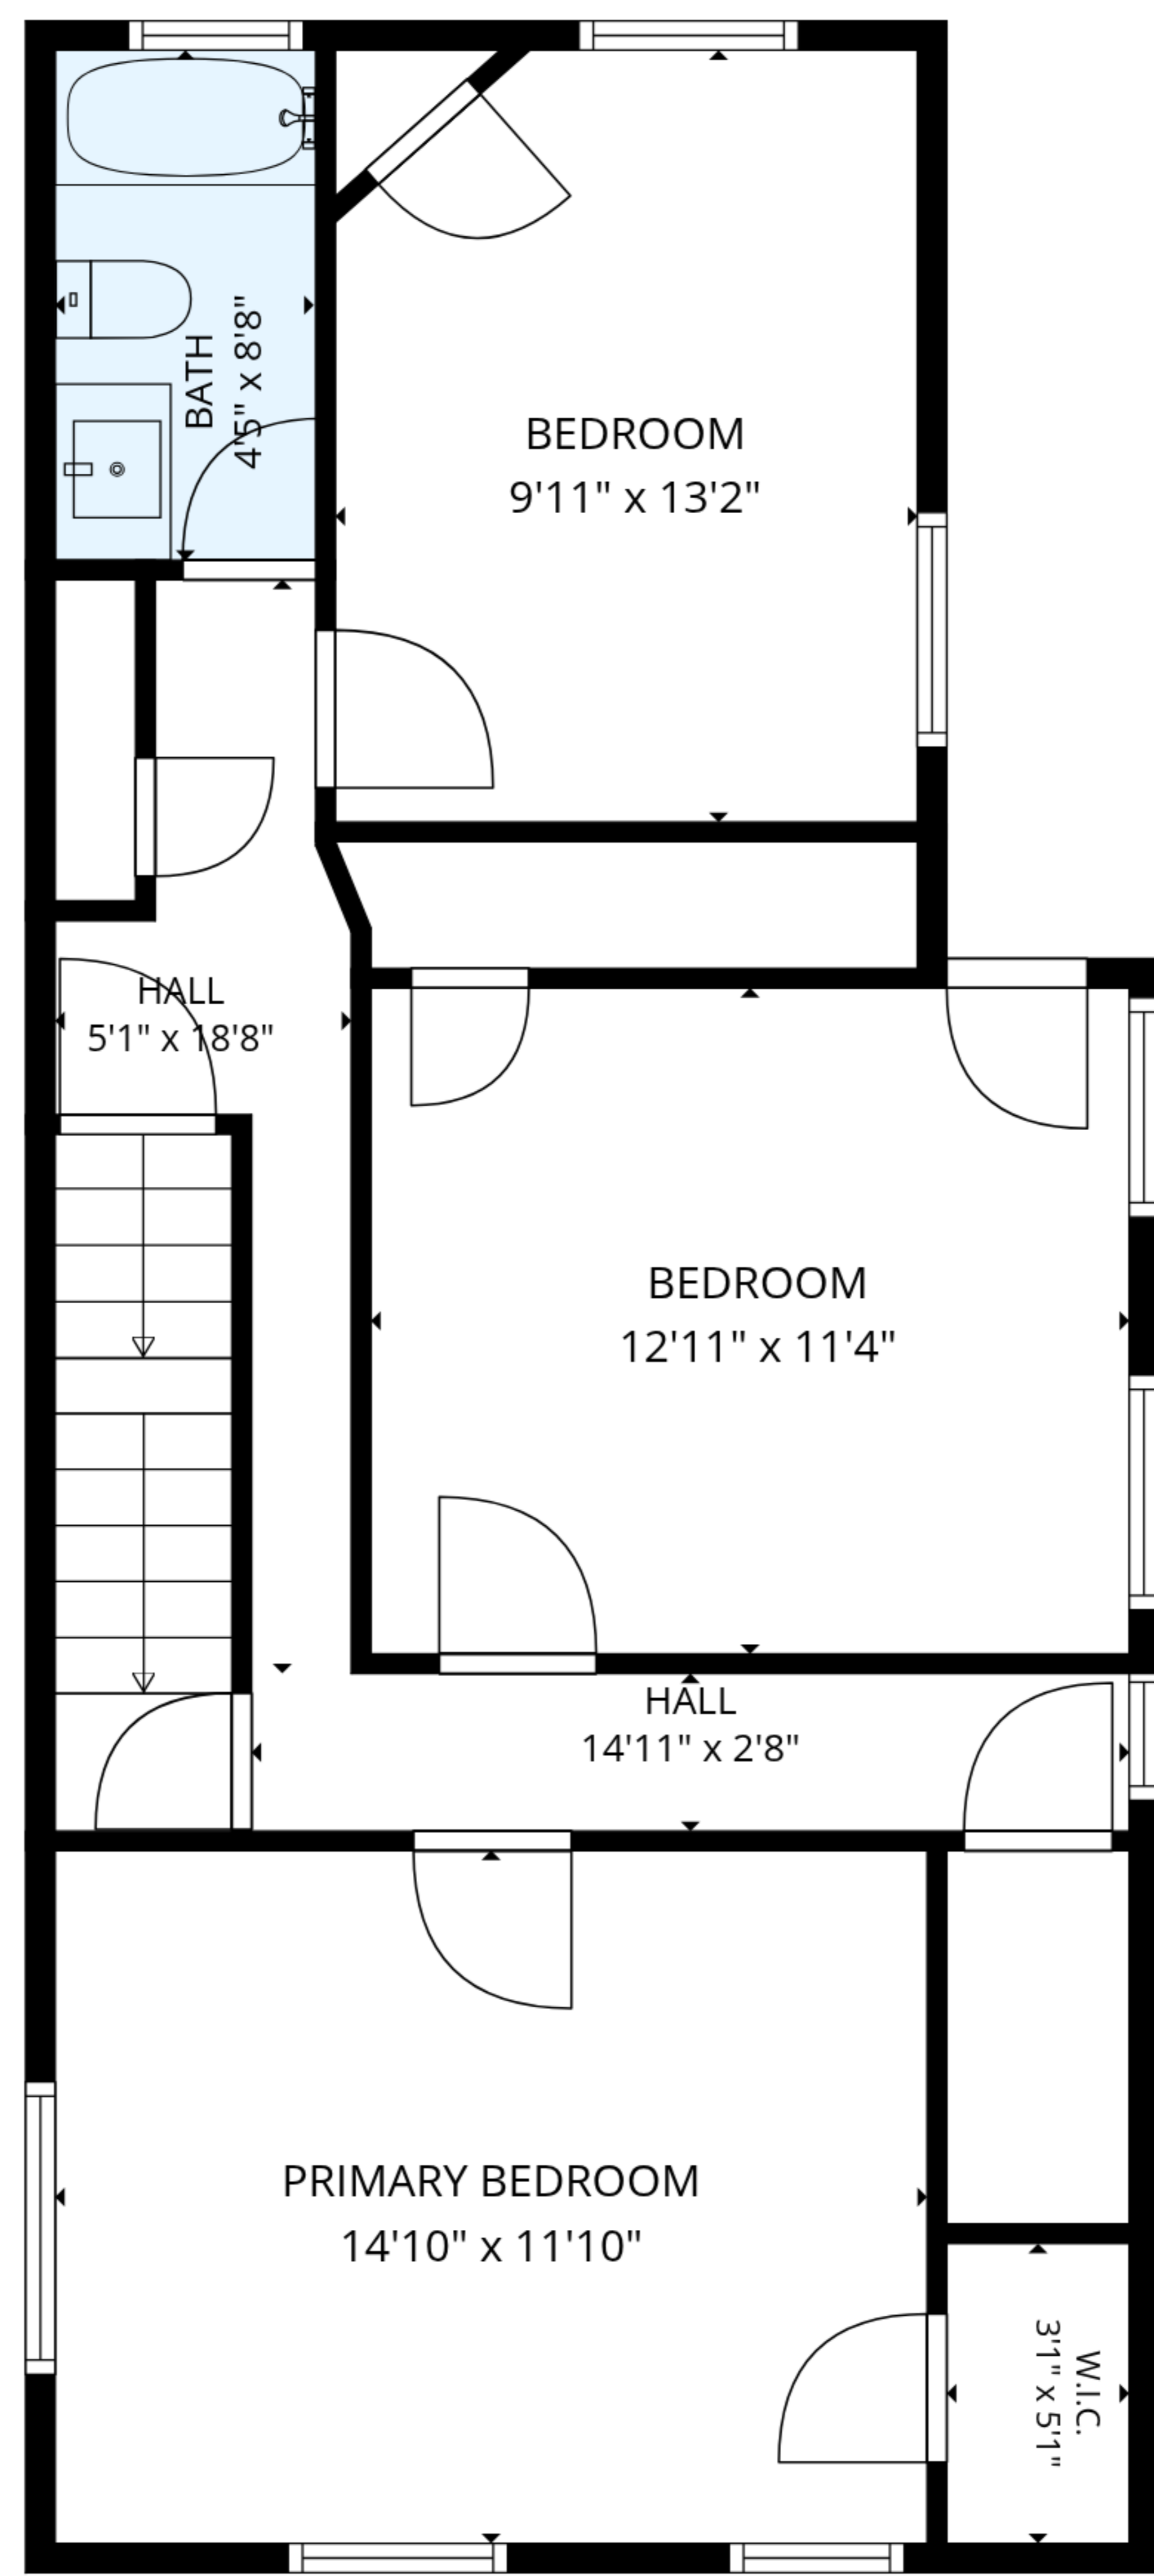

TOTAL: 2162 sq. ft

1st floor: 957 sq. ft, 2nd floor: 720 sq. ft, 3rd floor: 485 sq. ft
 EXCLUDED AREAS: SCREENED PORCH: 181 sq. ft, WALLS: 195 sq. ft

MEASUREMENTS ARE DEEMED RELIABLE BUT ARE NOT GUARANTEED.