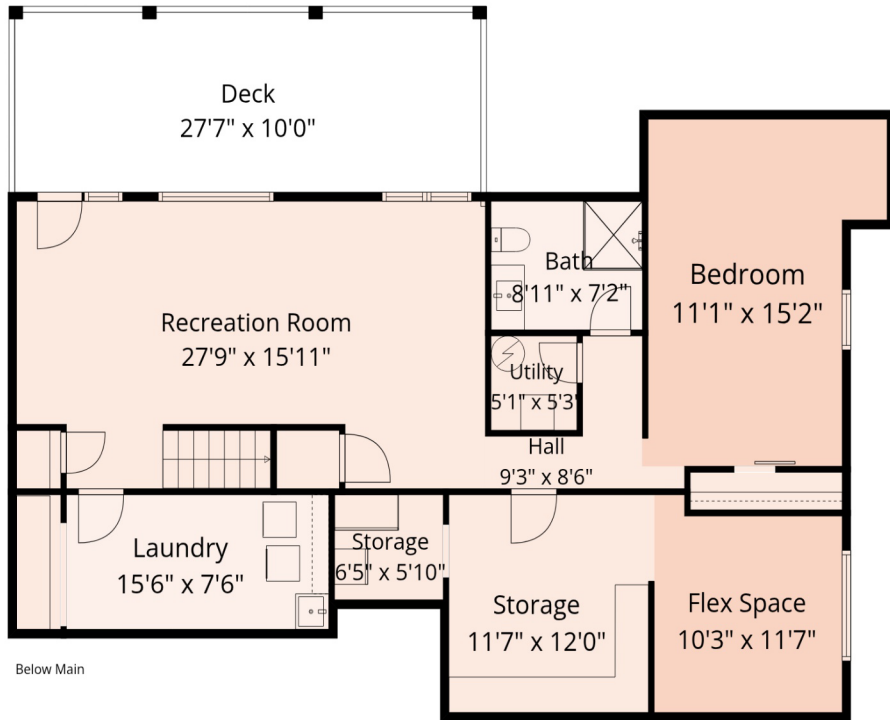

34251 GEORGE FERGUSON WAY

**Estimated Areas:**

Below Main: 1342 sq. ft

Main Floor: 1342 sq. ft

**Total Sq. Ft: 2684**

**Additional Areas:**

Deck: 716 sq. ft

Garage: 39 sq. ft

34251 GEORGE FERGUSON WAY

Below Main

Main Floor

**Estimated Areas:**

Below Main: 1342 sq. ft

Main Floor: 1342 sq. ft

**Total Sq. Ft: 2684**

**Additional Areas:**

Deck: 716 sq. ft

Garage: 39 sq. ft