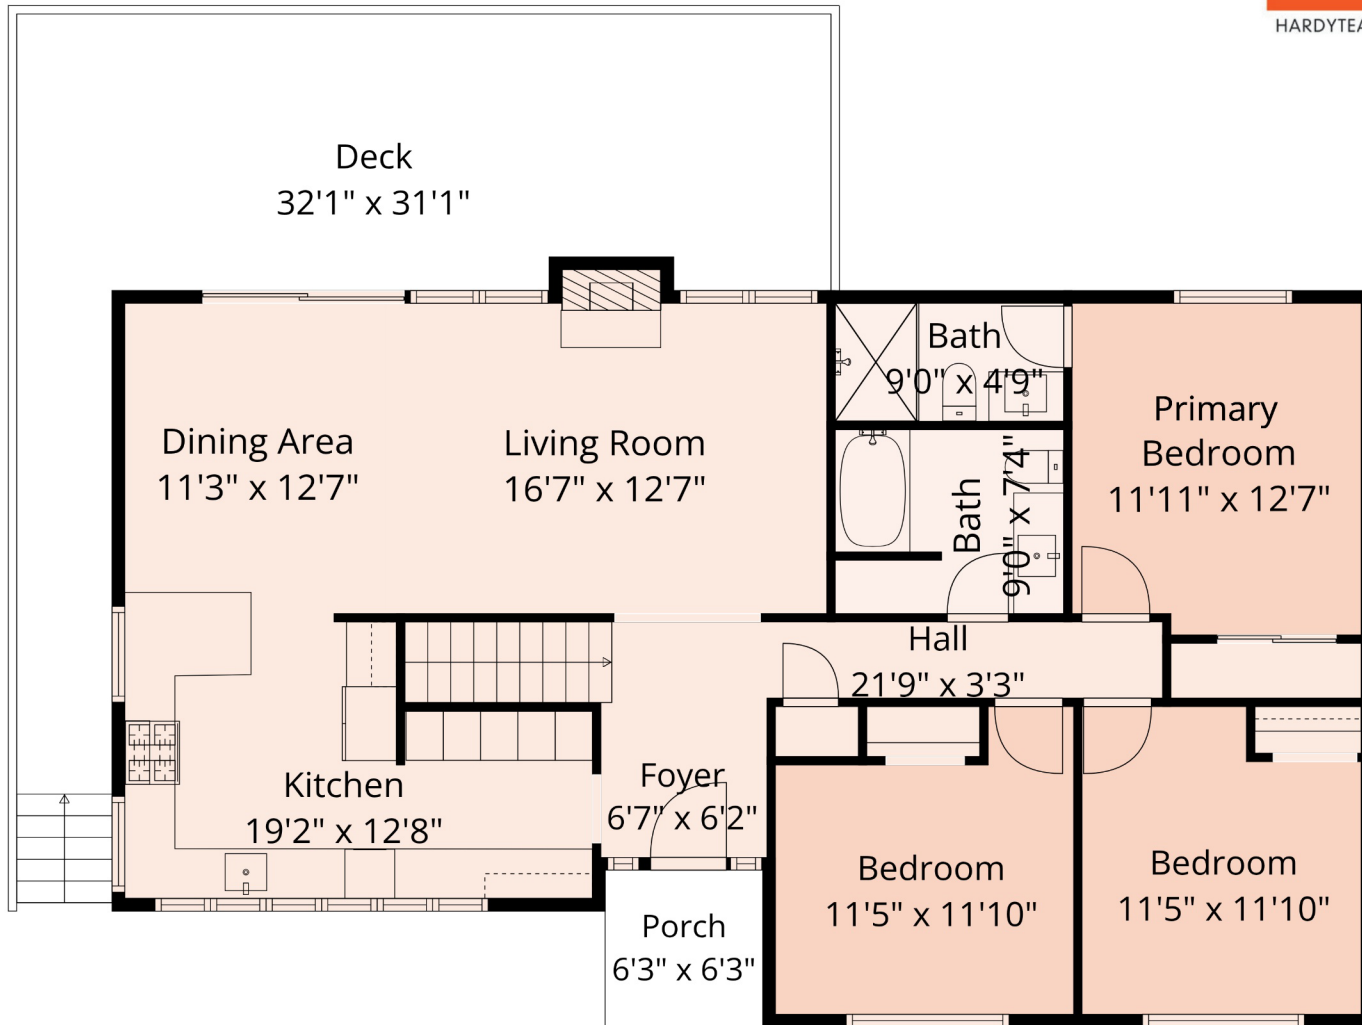

34251 GEORGE FERGUSON WAY

**Estimated Areas:**

Below Main: 1342 sq. ft

Main Floor: 1342 sq. ft

**Total Sq. Ft: 2684**

**Additional Areas:**

Deck: 716 sq. ft

Garage: 39 sq. ft

34251 GEORGE FERGUSON WAY

Below Main

Main Floor

**Estimated Areas:**

Below Main: 1342 sq. ft

Main Floor: 1342 sq. ft

**Total Sq. Ft: 2684**

**Additional Areas:**

Deck: 716 sq. ft

Garage: 39 sq. ft