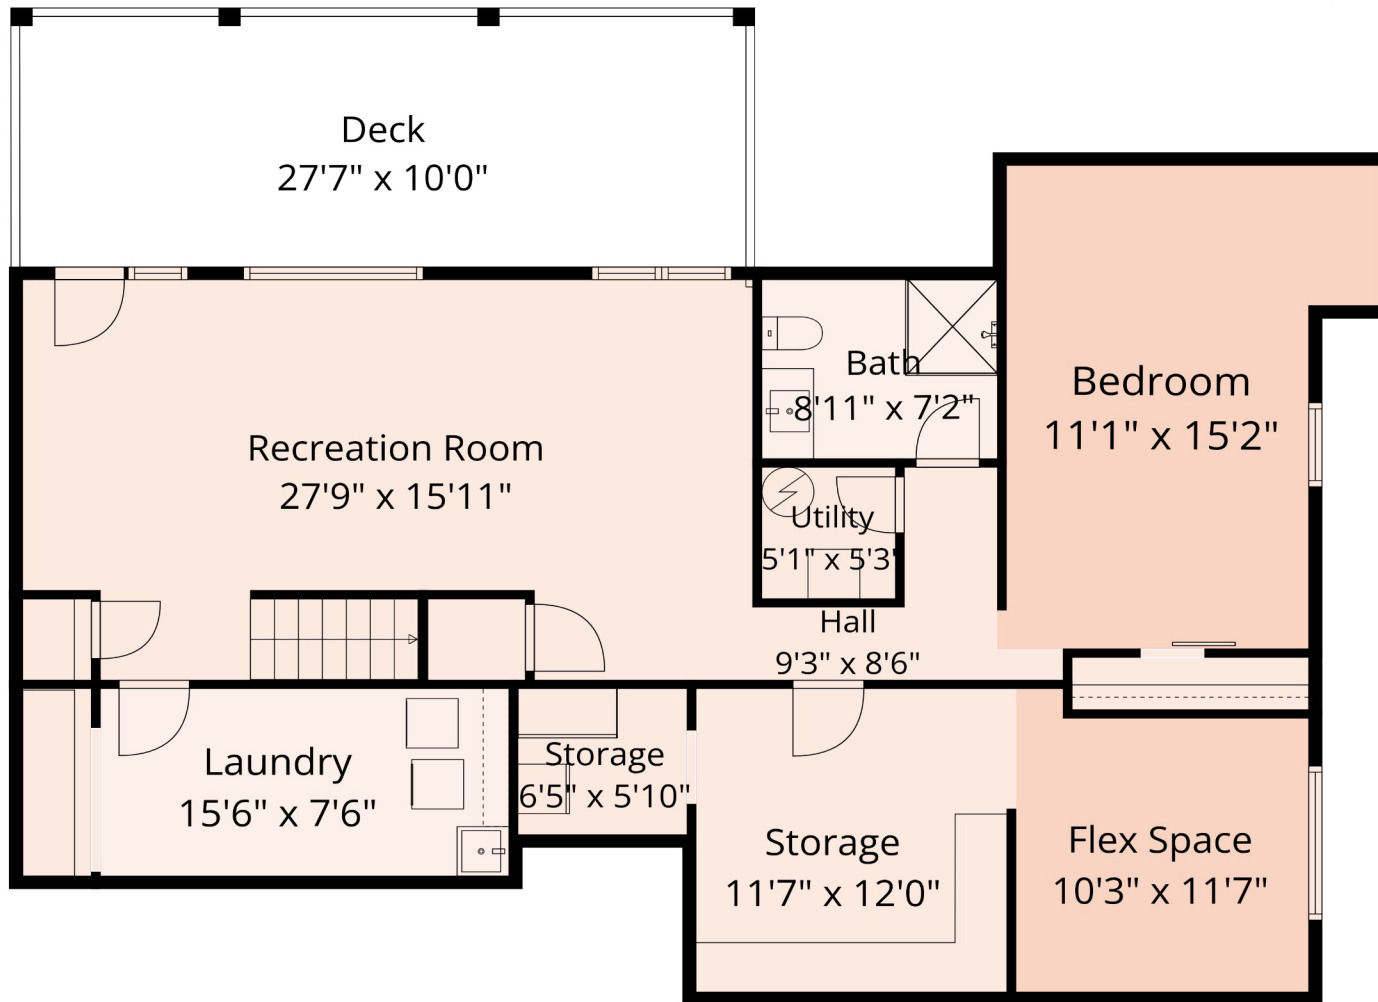

34251 GEORGE FERGUSON WAY

**Estimated Areas:**

Below Main: 1342 sq. ft

Main Floor: 1342 sq. ft

**Total Sq. Ft: 2684**

**Additional Areas:**

Deck: 716 sq. ft

Garage: 39 sq. ft

34251 GEORGE FERGUSON WAY

Below Main

Main Floor

**Estimated Areas:**

Below Main: 1342 sq. ft

Main Floor: 1342 sq. ft

**Total Sq. Ft: 2684**

**Additional Areas:**

Deck: 716 sq. ft

Garage: 39 sq. ft