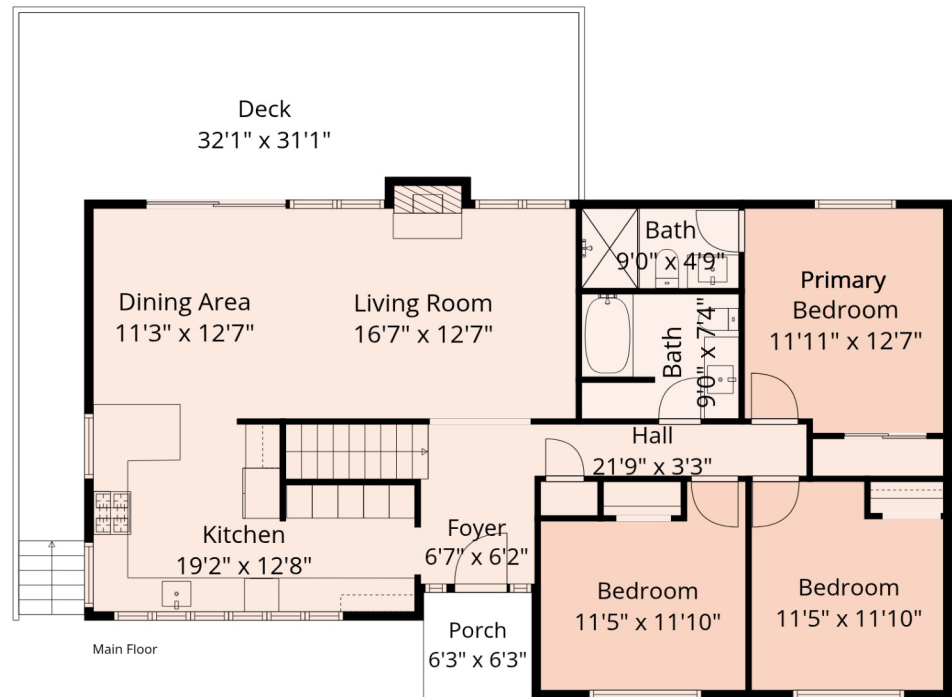

34251 GEORGE FERGUSON WAY

**Estimated Areas:**

Below Main: 1342 sq. ft

Main Floor: 1342 sq. ft

**Total Sq. Ft: 2684**

**Additional Areas:**

Deck: 716 sq. ft

Garage: 39 sq. ft

34251 GEORGE FERGUSON WAY

Below Main

Main Floor

**Estimated Areas:**

Below Main: 1342 sq. ft

Main Floor: 1342 sq. ft

**Total Sq. Ft: 2684**

**Additional Areas:**

Deck: 716 sq. ft

Garage: 39 sq. ft