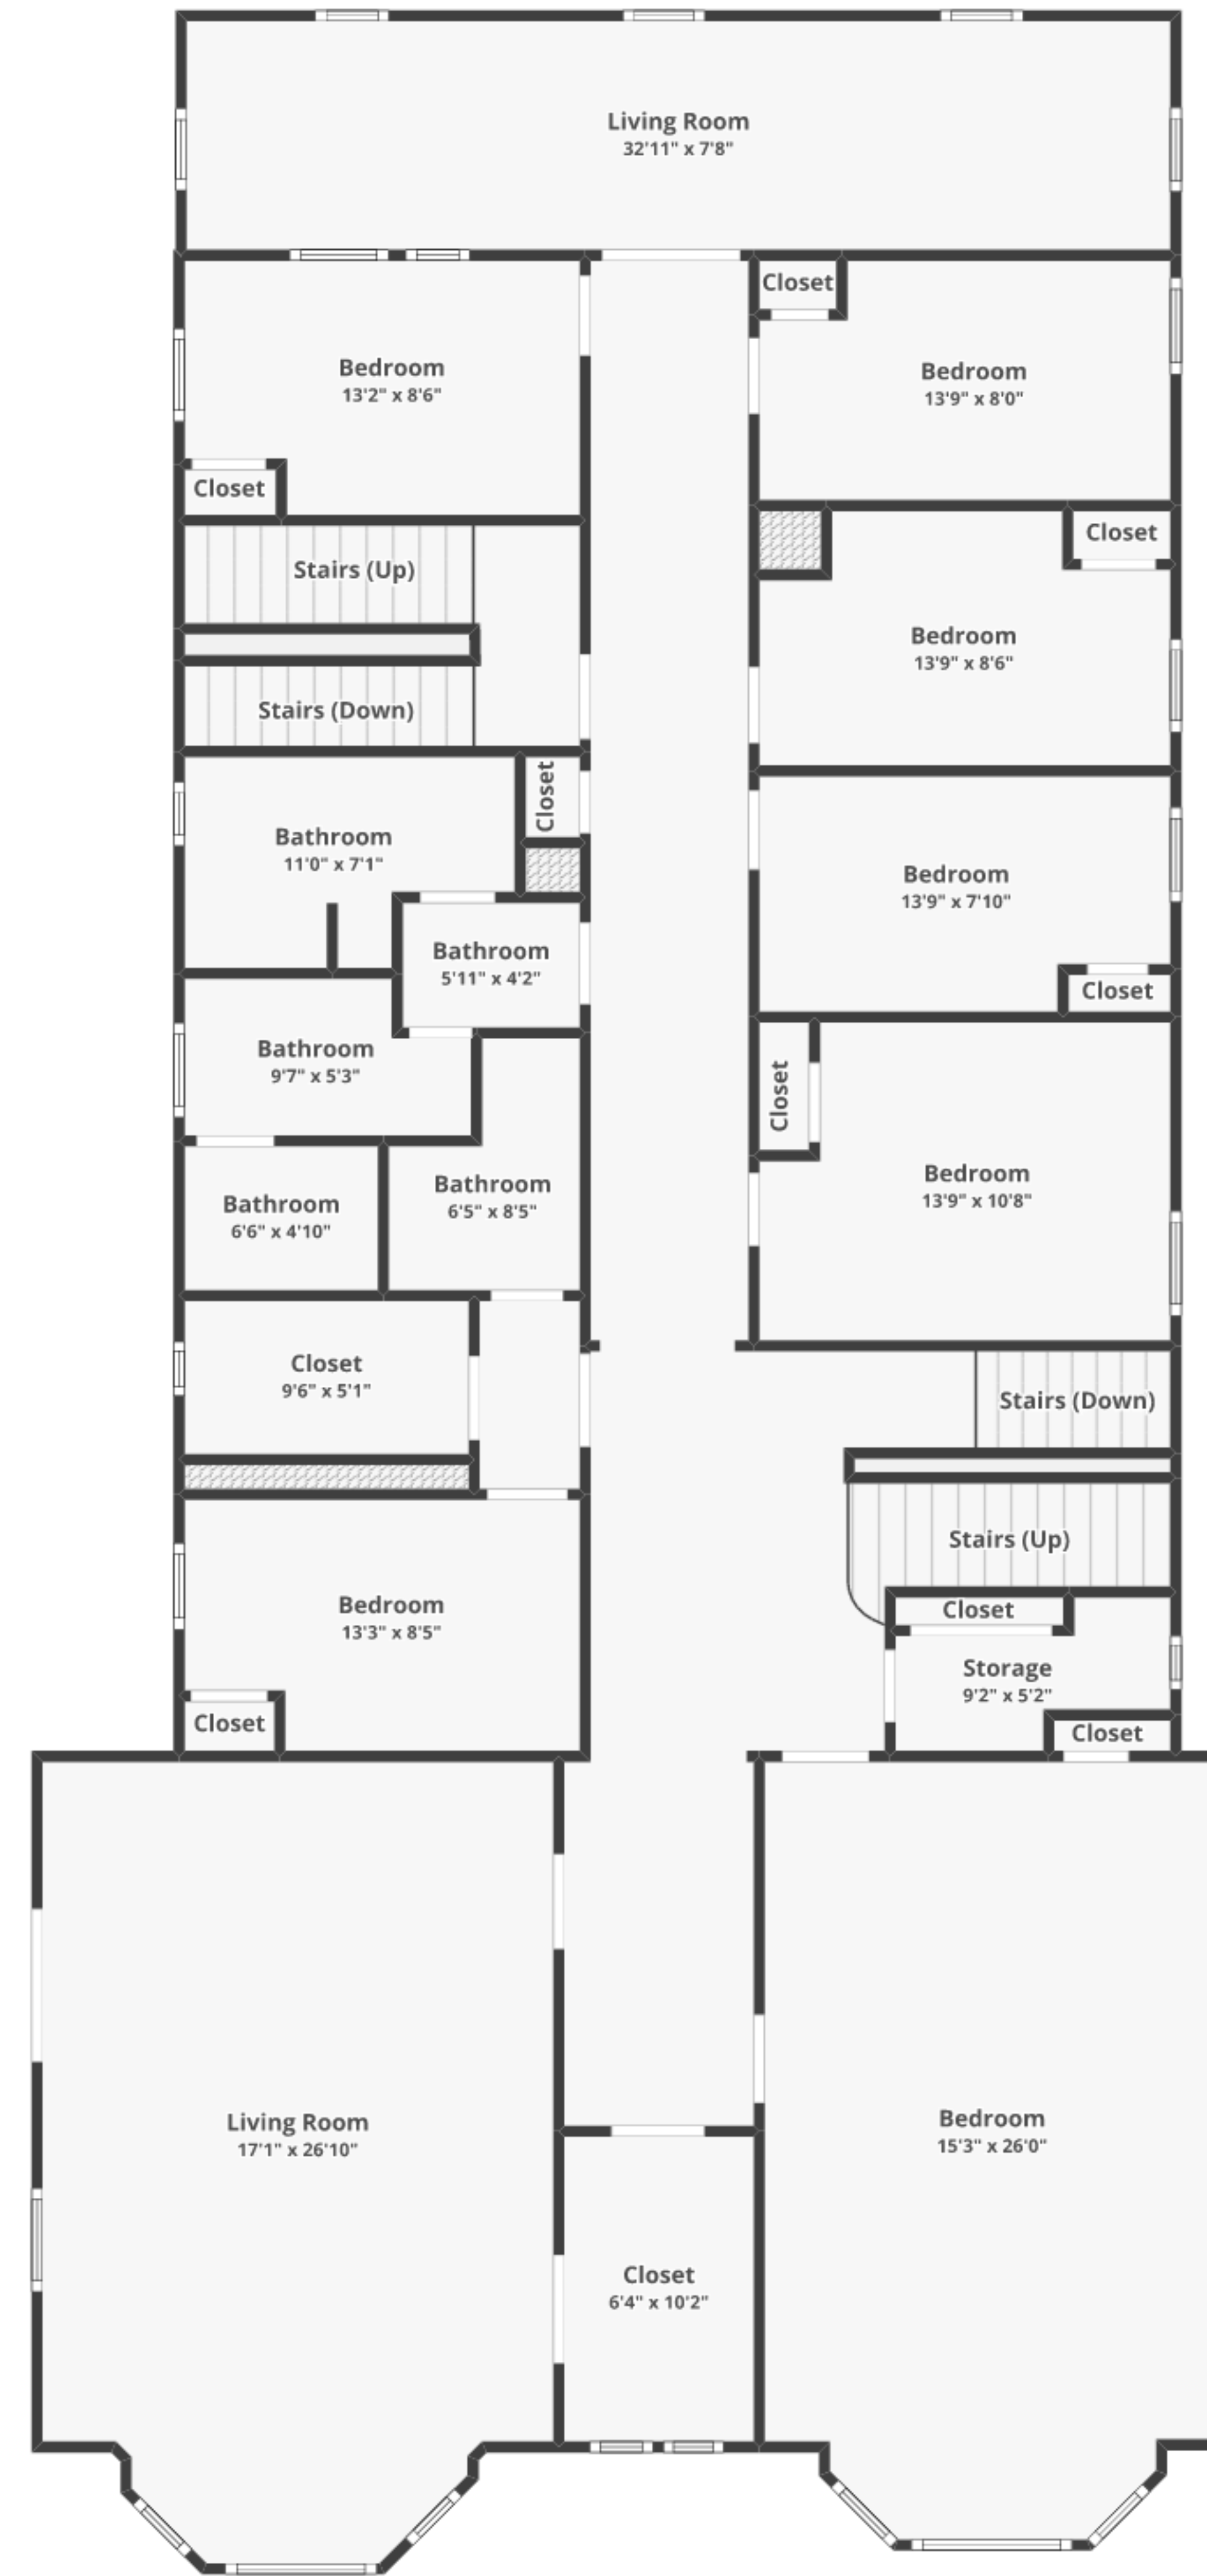

231 2nd St, Coaldale, PA 18218

Total finished area: ~7,163.24 sq. ft.

Total unfinished area: ~31.48 sq. ft.

Floor 2

Finished area: ~2,609.42 sq. ft.

Unfinished area: ~14.12 sq. ft.