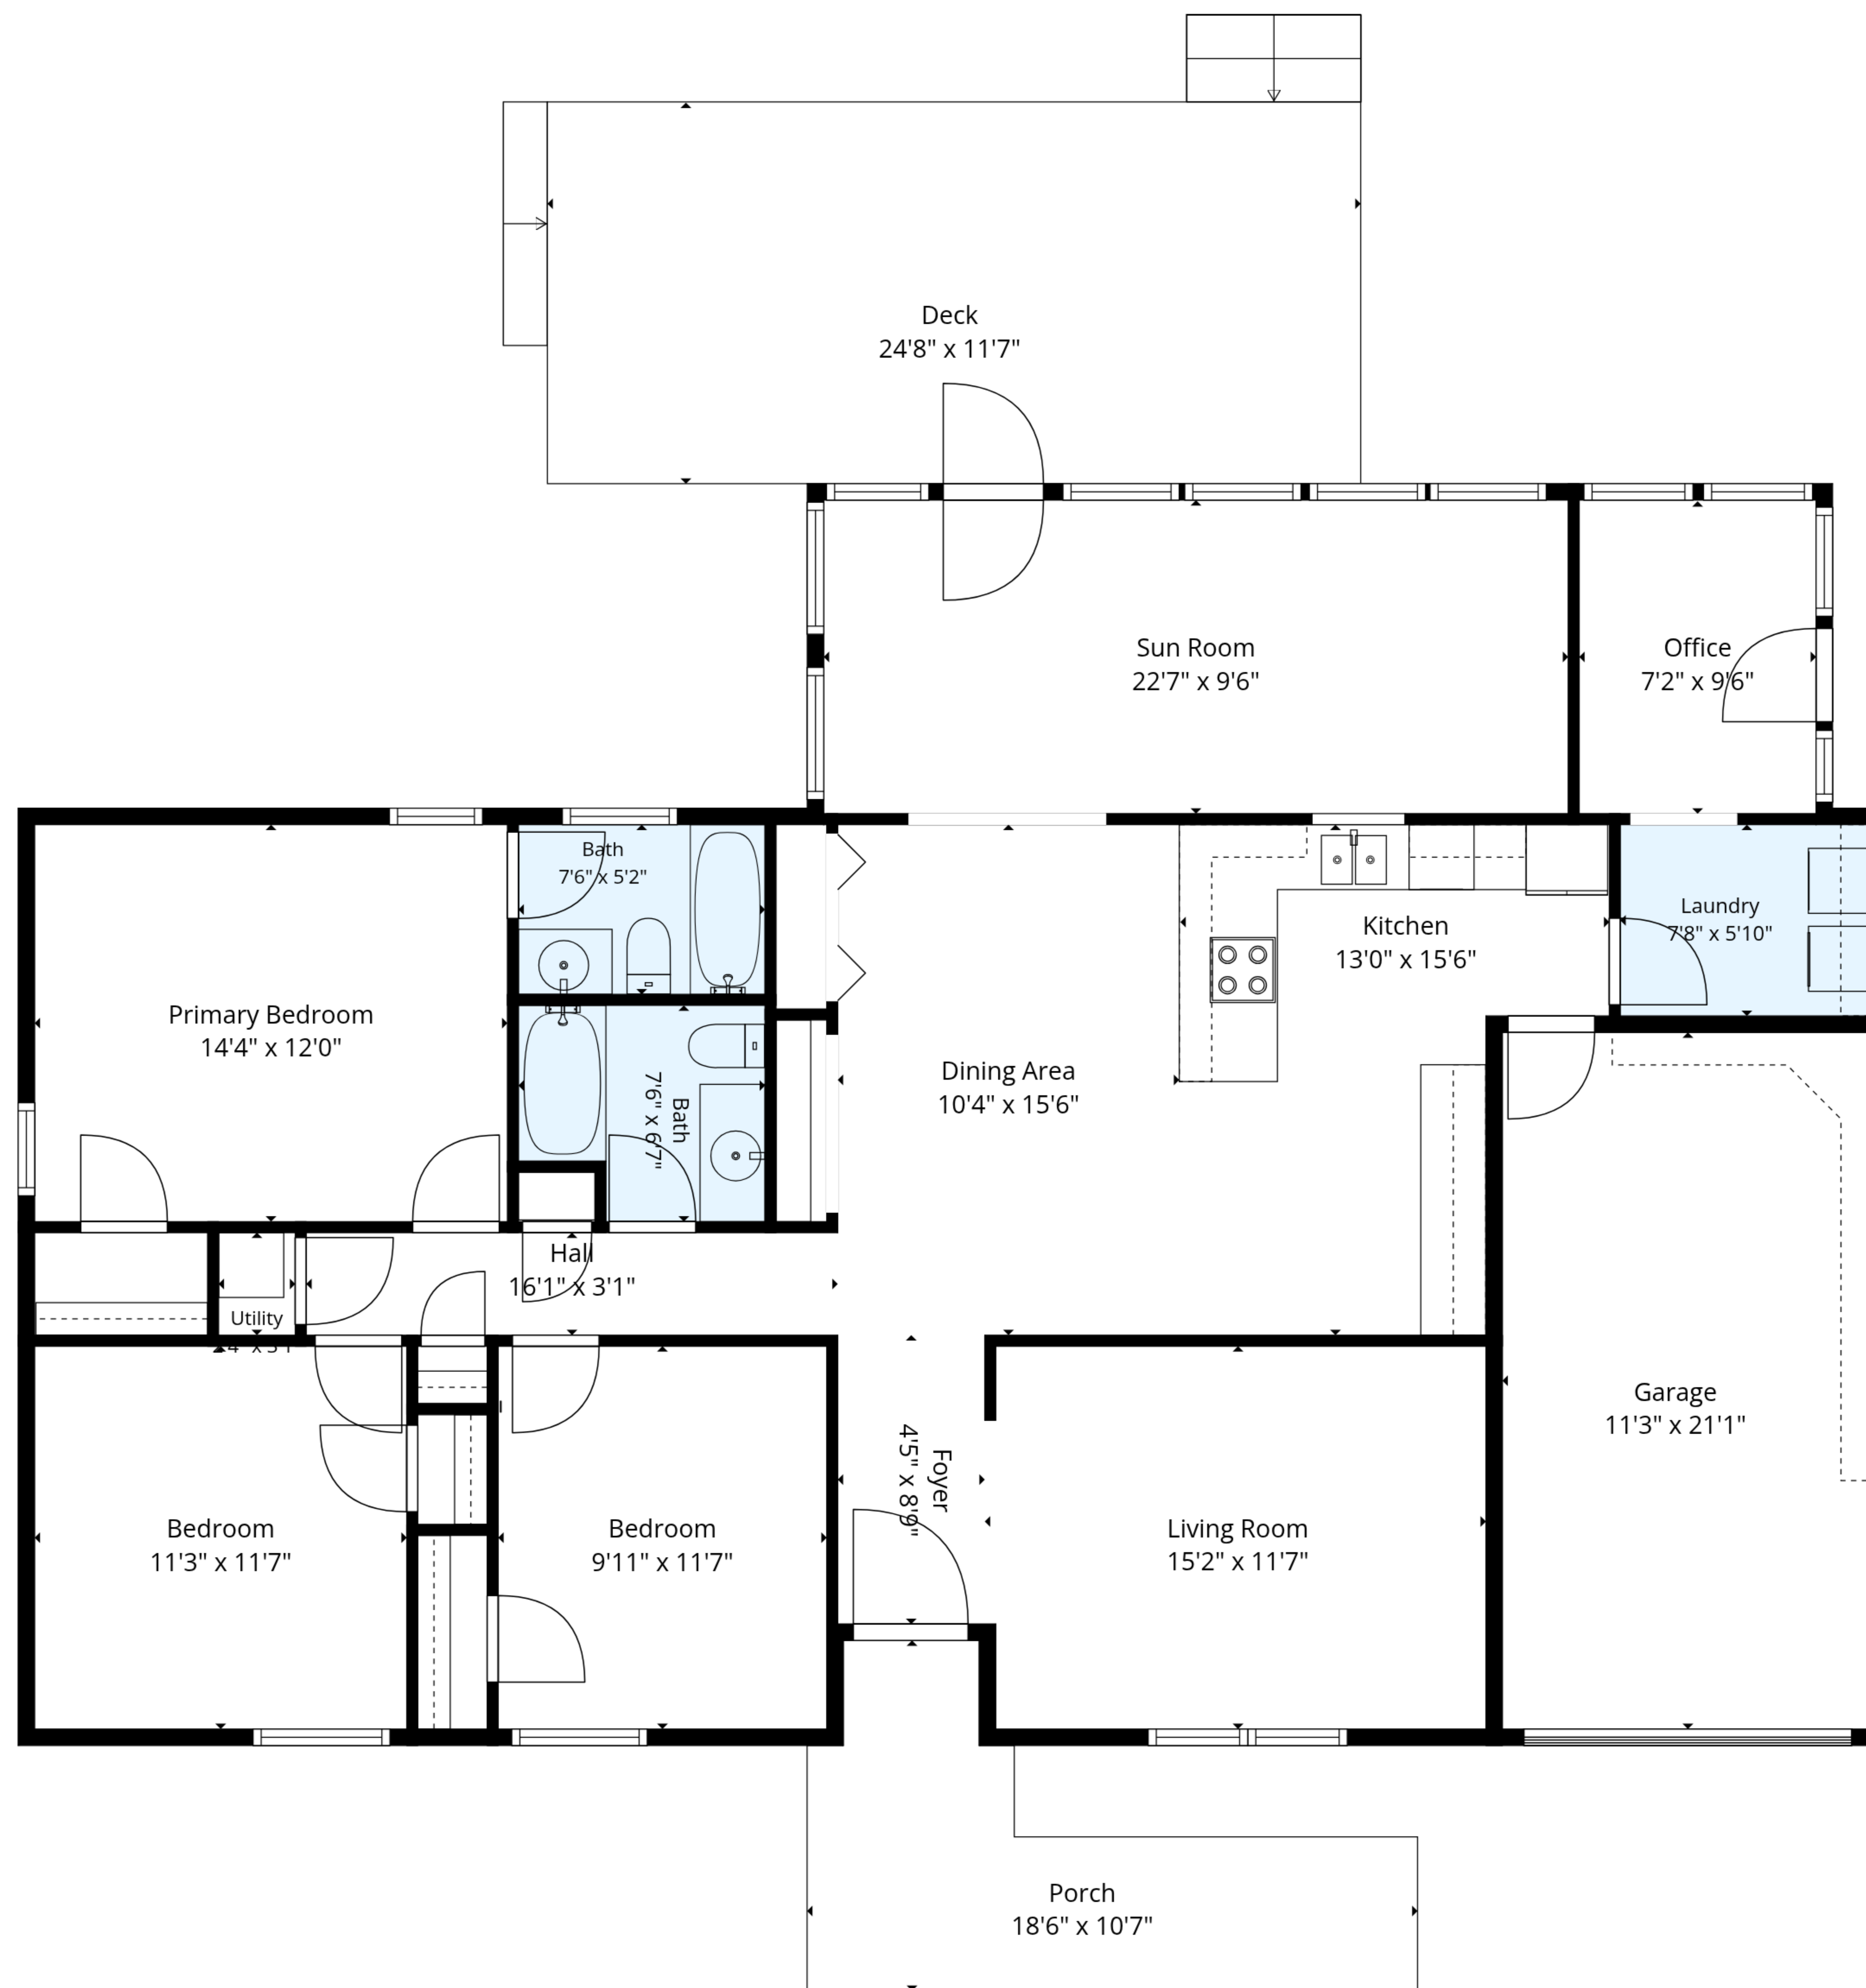

TOTAL: 1547 sq. ft
 1st floor: 1547 sq. ft
 EXCLUDED AREAS: PORCH: 117 sq. ft, DECK: 299 sq. ft, GARAGE: 237 sq. ft,
 UTILITY: 7 sq. ft, WALLS: 114 sq. ft

TOTAL: 1547 sq. ft
 1st floor: 1547 sq. ft
 EXCLUDED AREAS: PORCH: 117 sq. ft, DECK: 299 sq. ft, GARAGE: 237 sq. ft,
 UTILITY: 7 sq. ft, WALLS: 114 sq. ft