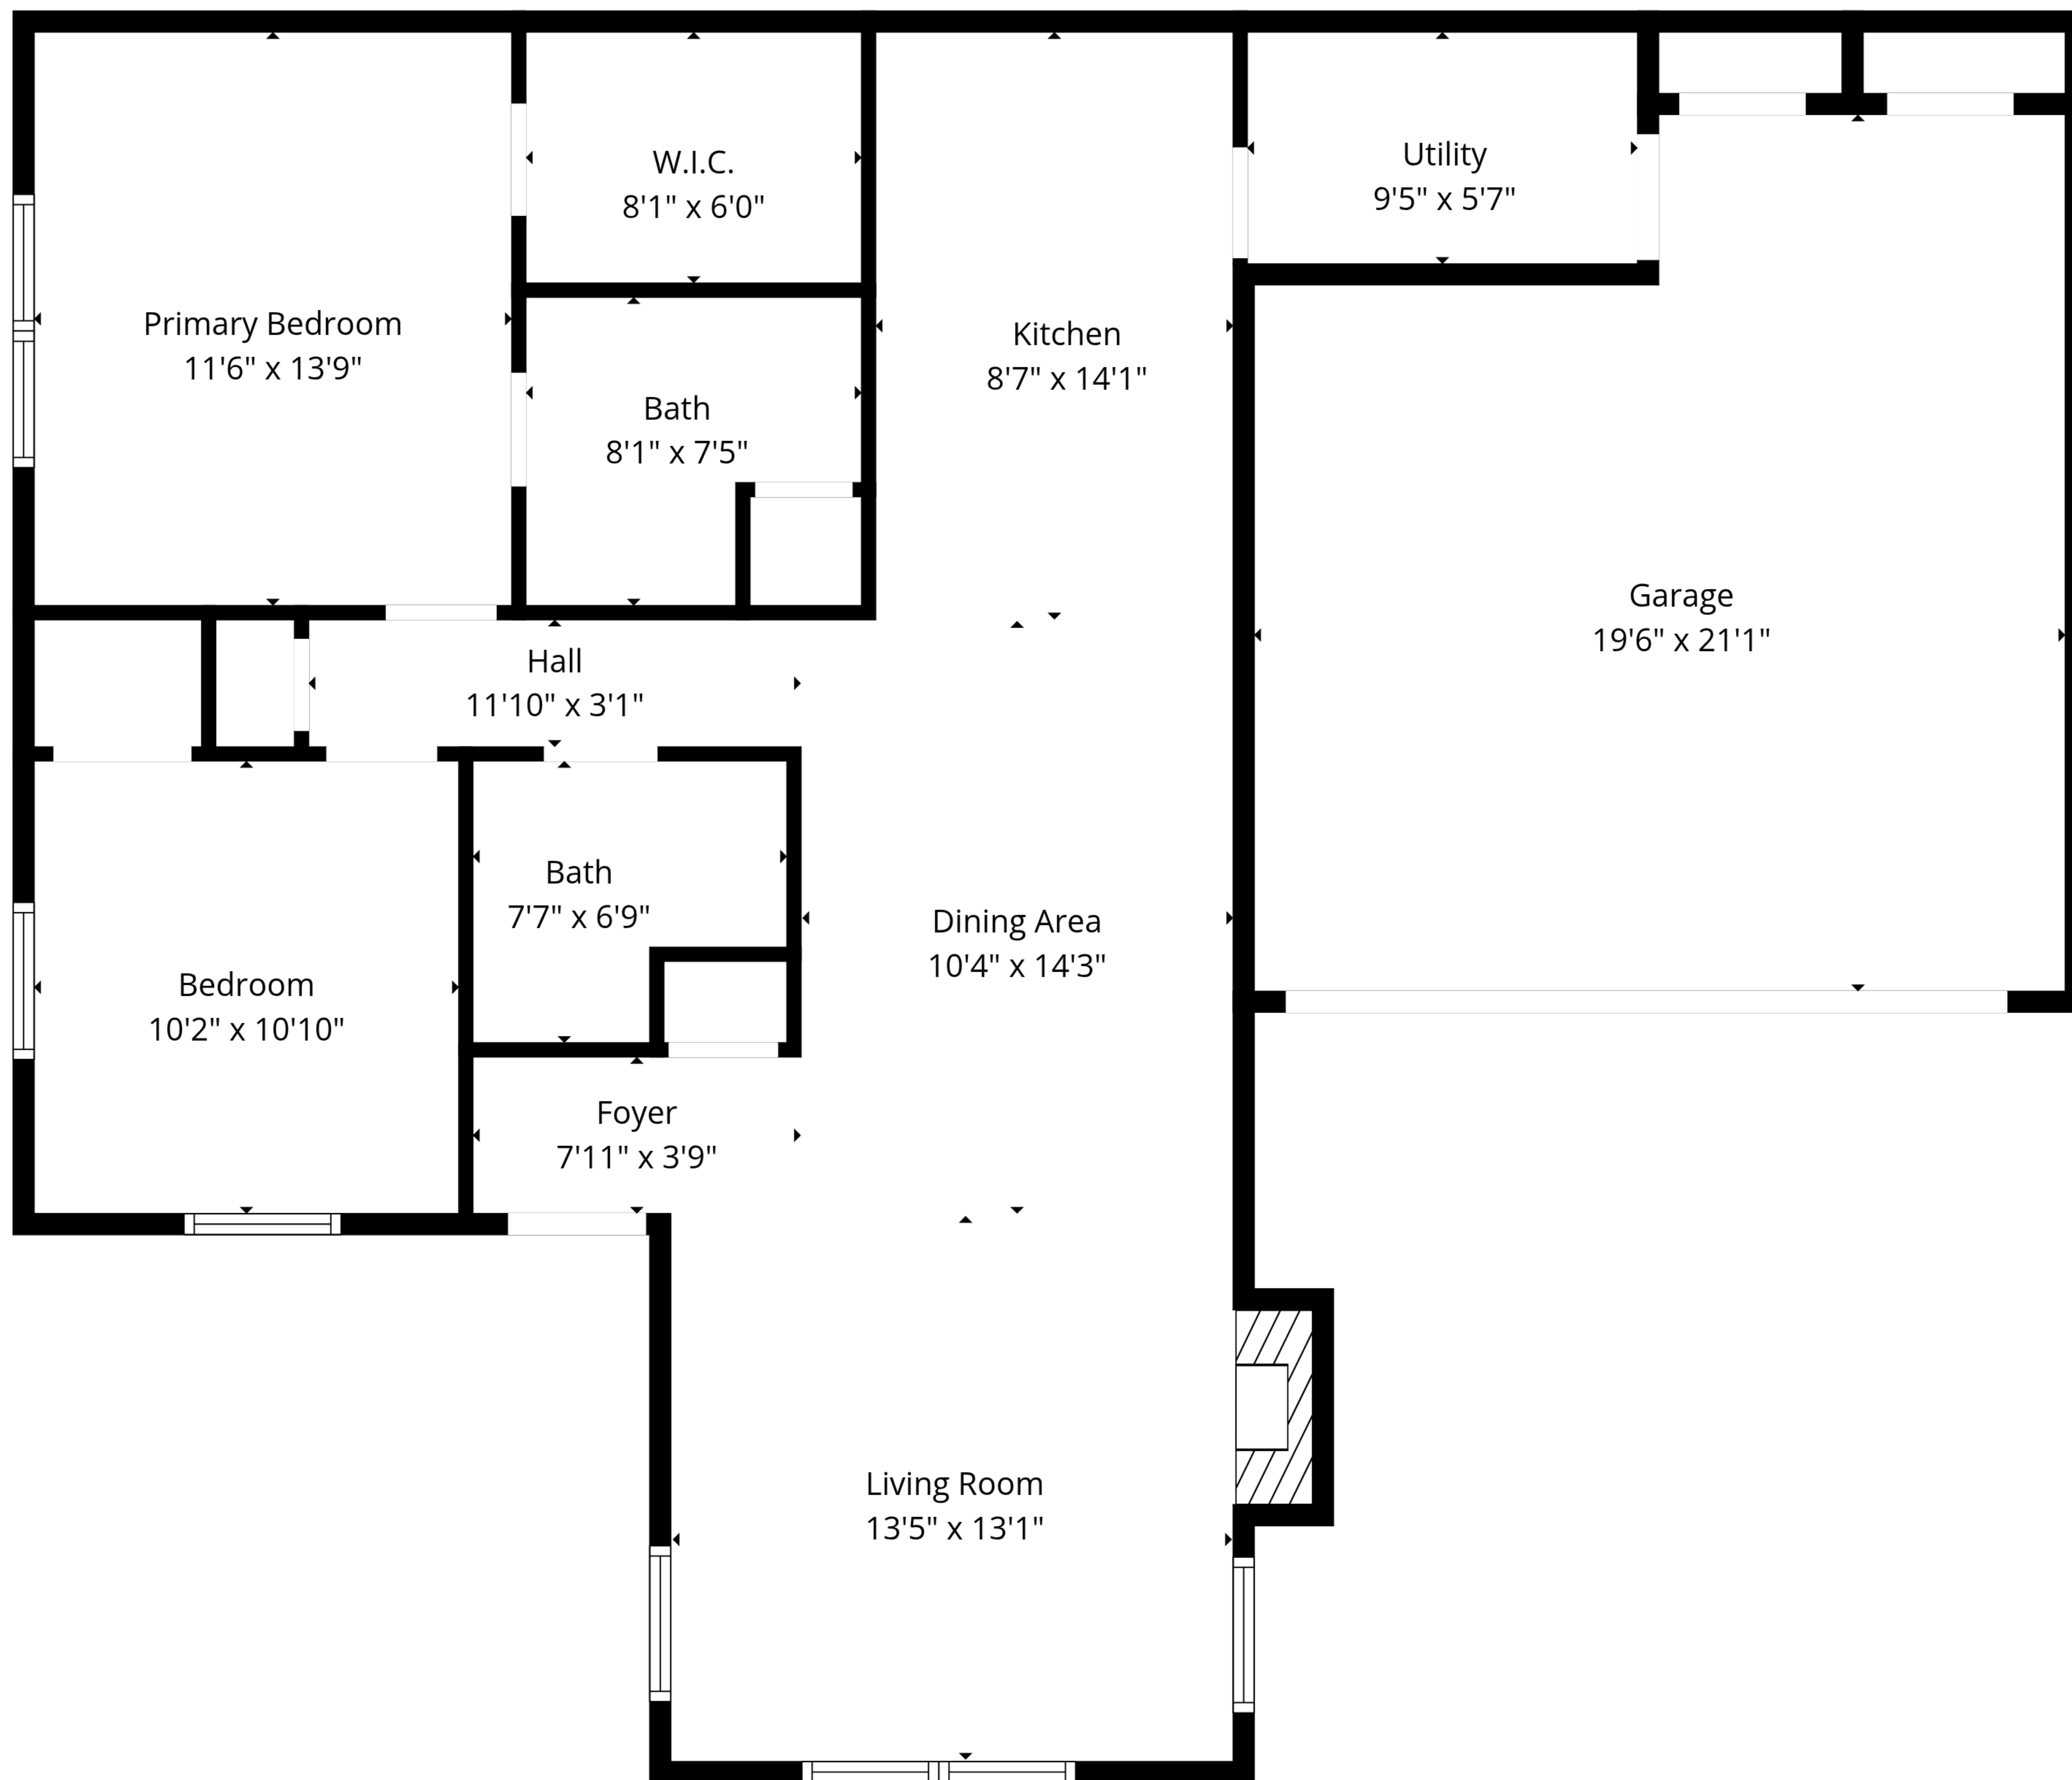

TOTAL: 1065 sq. ft

1st floor: 1065 sq. ft

EXCLUDED AREAS: GARAGE: 370 sq. ft, FIREPLACE: 11 sq. ft, WALLS: 111 sq. ft

Sizes And Dimensions Are Approximate. Actual May Vary.

TOTAL: 1065 sq. ft

1st floor: 1065 sq. ft

EXCLUDED AREAS: GARAGE: 370 sq. ft, FIREPLACE: 11 sq. ft, WALLS: 111 sq. ft

Sizes And Dimensions Are Approximate. Actual May Vary.