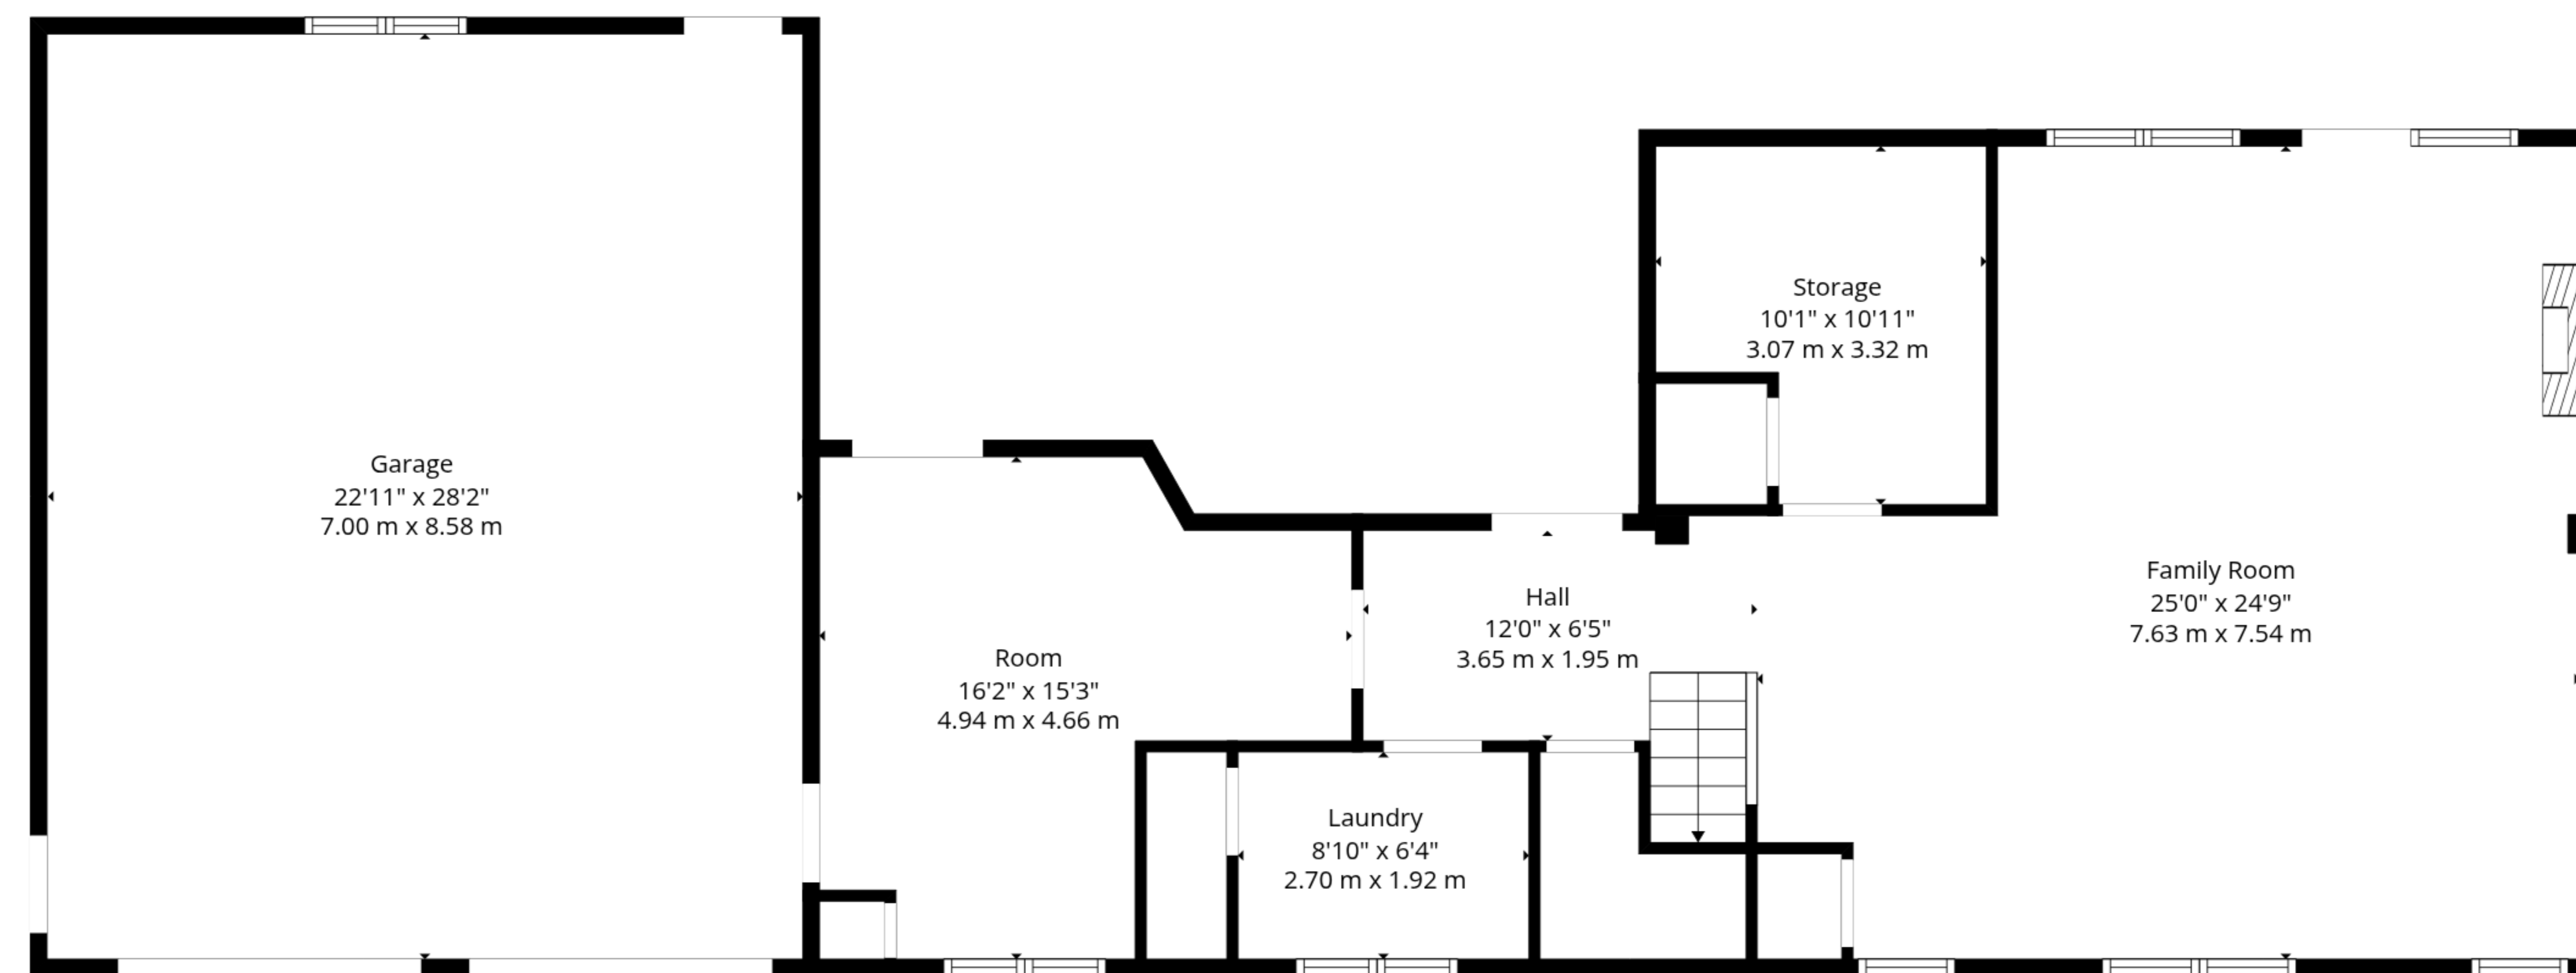

TOTAL: 2340 sq. ft, 218 m2

1st floor: 926 sq. ft, 86 m2, 2nd floor: 340 sq. ft, 32 m2, 3rd floor: 1074 sq. ft, 100 m2
 EXCLUDED AREAS: UNDEFINED: 29 sq. ft, 3 m2, GARAGE: 647 sq. ft, 60 m2, STORAGE: 95 sq. ft, 9 m2,
 WALLS: 233 sq. ft, 20 m2

Living Room
24'11" x 14'7"
7.59 m x 4.45 m

TOTAL: 2340 sq. ft, 218 m2
1st floor: 926 sq. ft, 86 m2, 2nd floor: 340 sq. ft, 32 m2, 3rd floor: 1074 sq. ft, 100 m2
EXCLUDED AREAS: UNDEFINED: 29 sq. ft, 3 m2, GARAGE: 647 sq. ft, 60 m2, STORAGE: 95 sq. ft, 9 m2,
WALLS: 233 sq. ft, 20 m2

3rd Floor

2nd Floor

1st Floor

TOTAL: 2340 sq. ft, 218 m2

1st floor: 926 sq. ft, 86 m2, 2nd floor: 340 sq. ft, 32 m2, 3rd floor: 1074 sq. ft, 100 m2
 EXCLUDED AREAS: UNDEFINED: 29 sq. ft, 3 m2, GARAGE: 647 sq. ft, 60 m2, STORAGE: 95 sq. ft, 9 m2,
 WALLS: 233 sq. ft, 20 m2