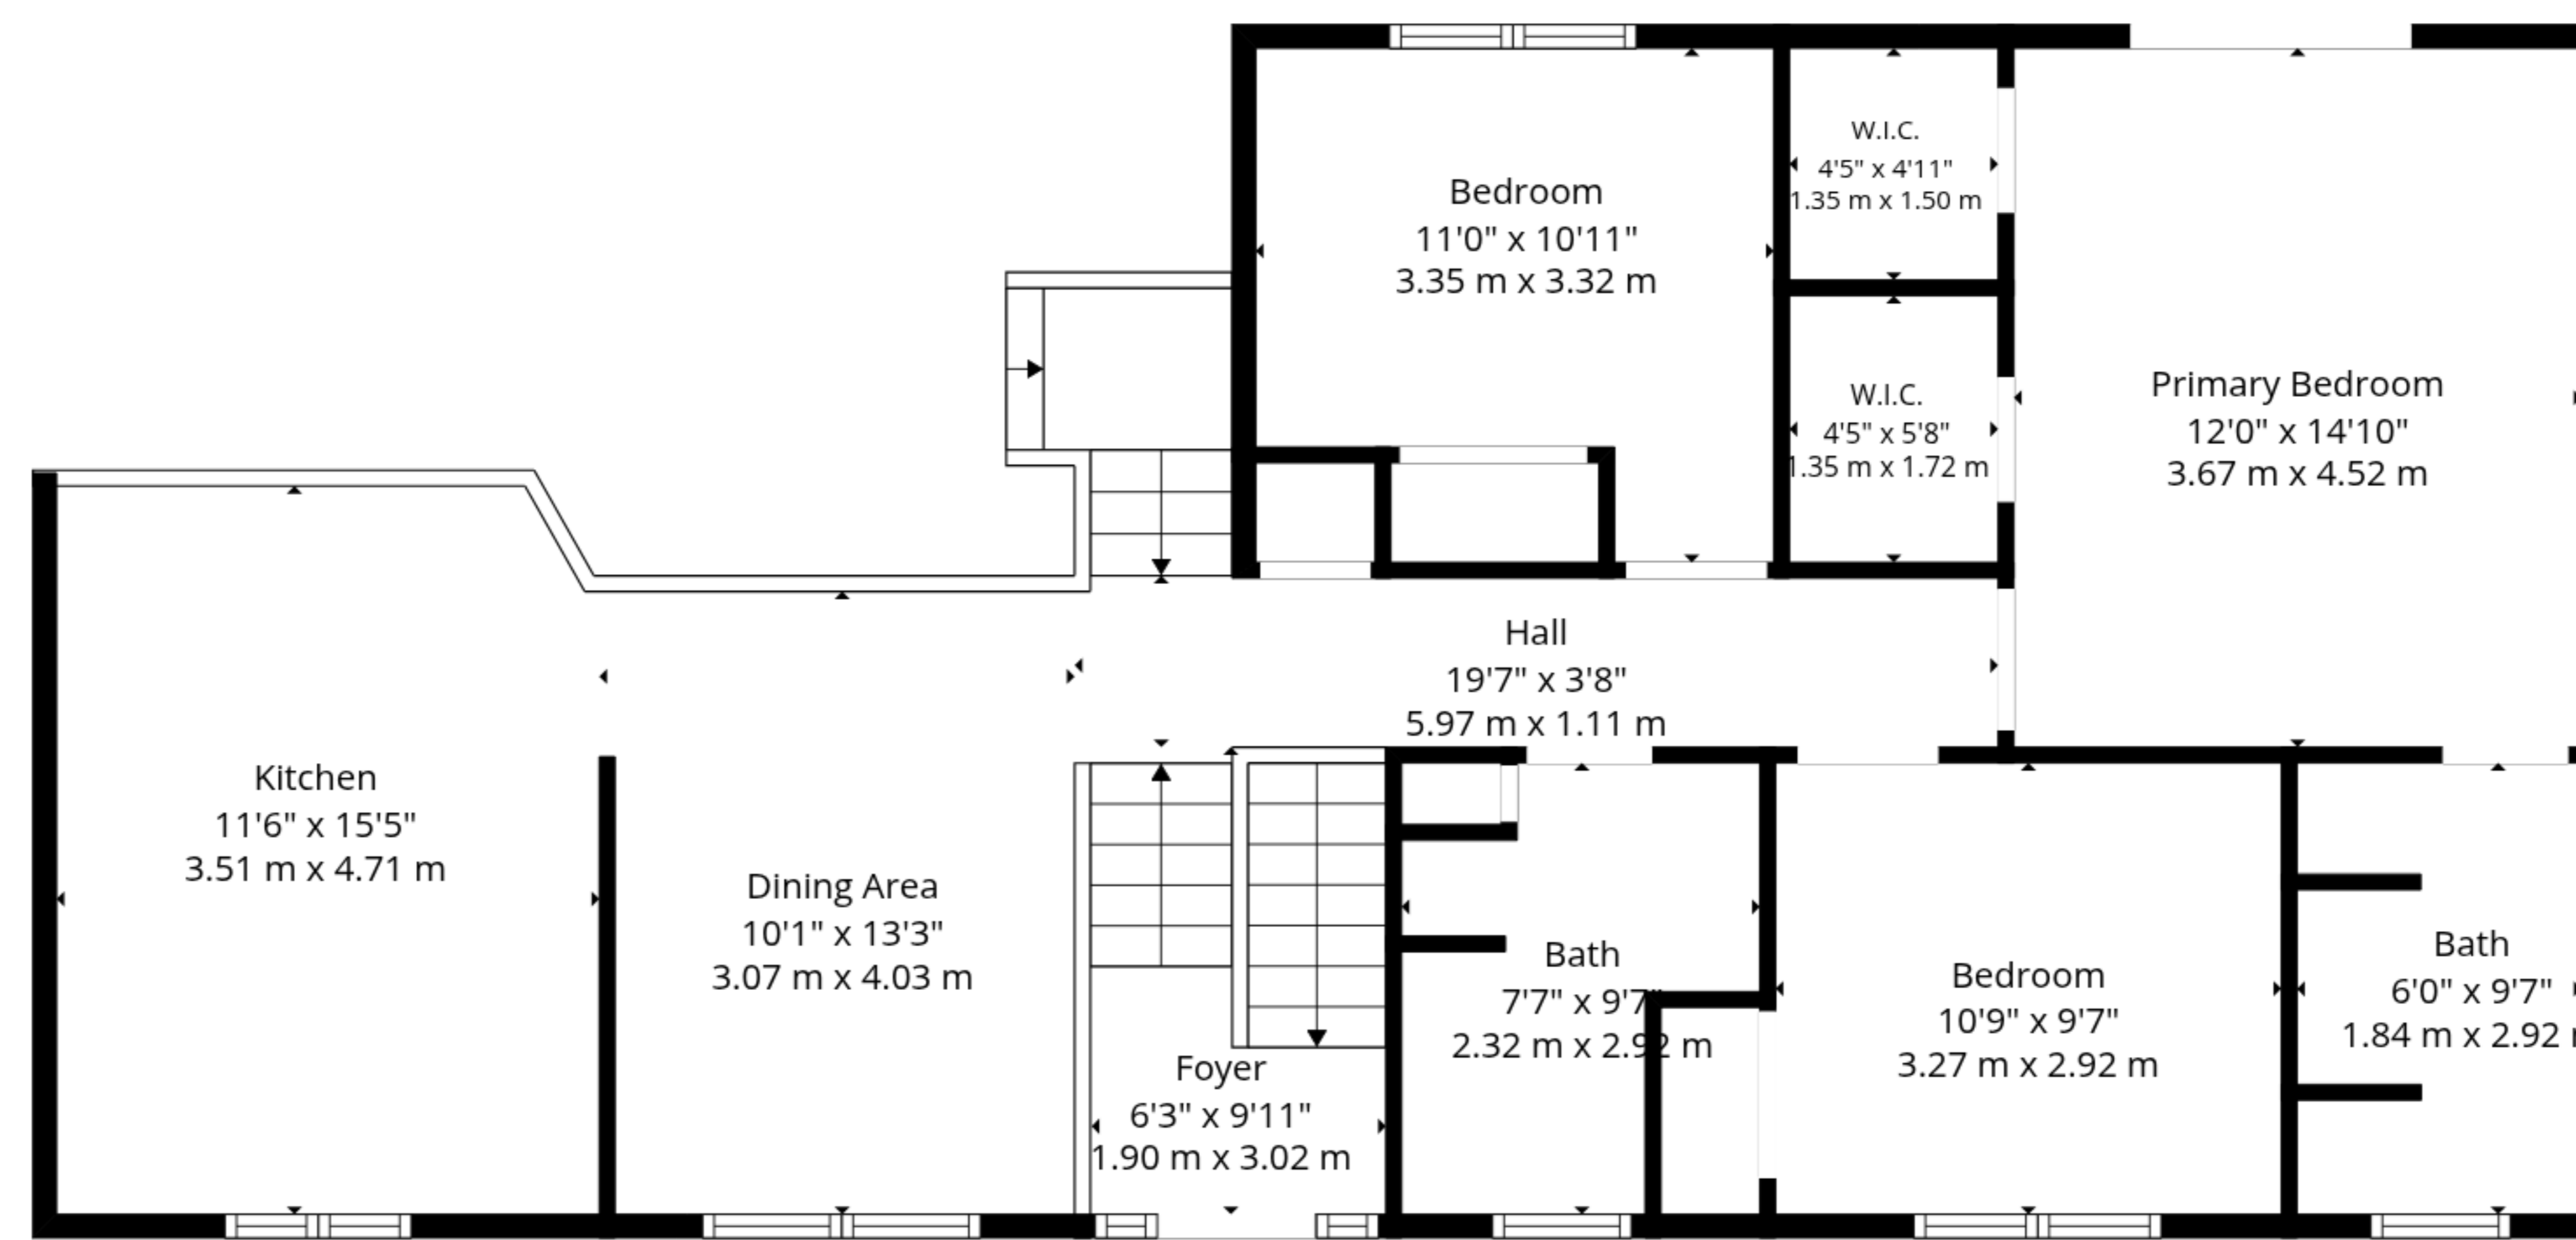

TOTAL: 2340 sq. ft, 218 m2

1st floor: 926 sq. ft, 86 m2, 2nd floor: 340 sq. ft, 32 m2, 3rd floor: 1074 sq. ft, 100 m2
 EXCLUDED AREAS: UNDEFINED: 29 sq. ft, 3 m2, GARAGE: 647 sq. ft, 60 m2, STORAGE: 95 sq. ft, 9 m2,
 WALLS: 233 sq. ft, 20 m2

Living Room
24'11" x 14'7"
7.59 m x 4.45 m

TOTAL: 2340 sq. ft, 218 m2
1st floor: 926 sq. ft, 86 m2, 2nd floor: 340 sq. ft, 32 m2, 3rd floor: 1074 sq. ft, 100 m2
EXCLUDED AREAS: UNDEFINED: 29 sq. ft, 3 m2, GARAGE: 647 sq. ft, 60 m2, STORAGE: 95 sq. ft, 9 m2,
WALLS: 233 sq. ft, 20 m2

3rd Floor

2nd Floor

1st Floor

TOTAL: 2340 sq. ft, 218 m2

1st floor: 926 sq. ft, 86 m2, 2nd floor: 340 sq. ft, 32 m2, 3rd floor: 1074 sq. ft, 100 m2
 EXCLUDED AREAS: UNDEFINED: 29 sq. ft, 3 m2, GARAGE: 647 sq. ft, 60 m2, STORAGE: 95 sq. ft, 9 m2,
 WALLS: 233 sq. ft, 20 m2