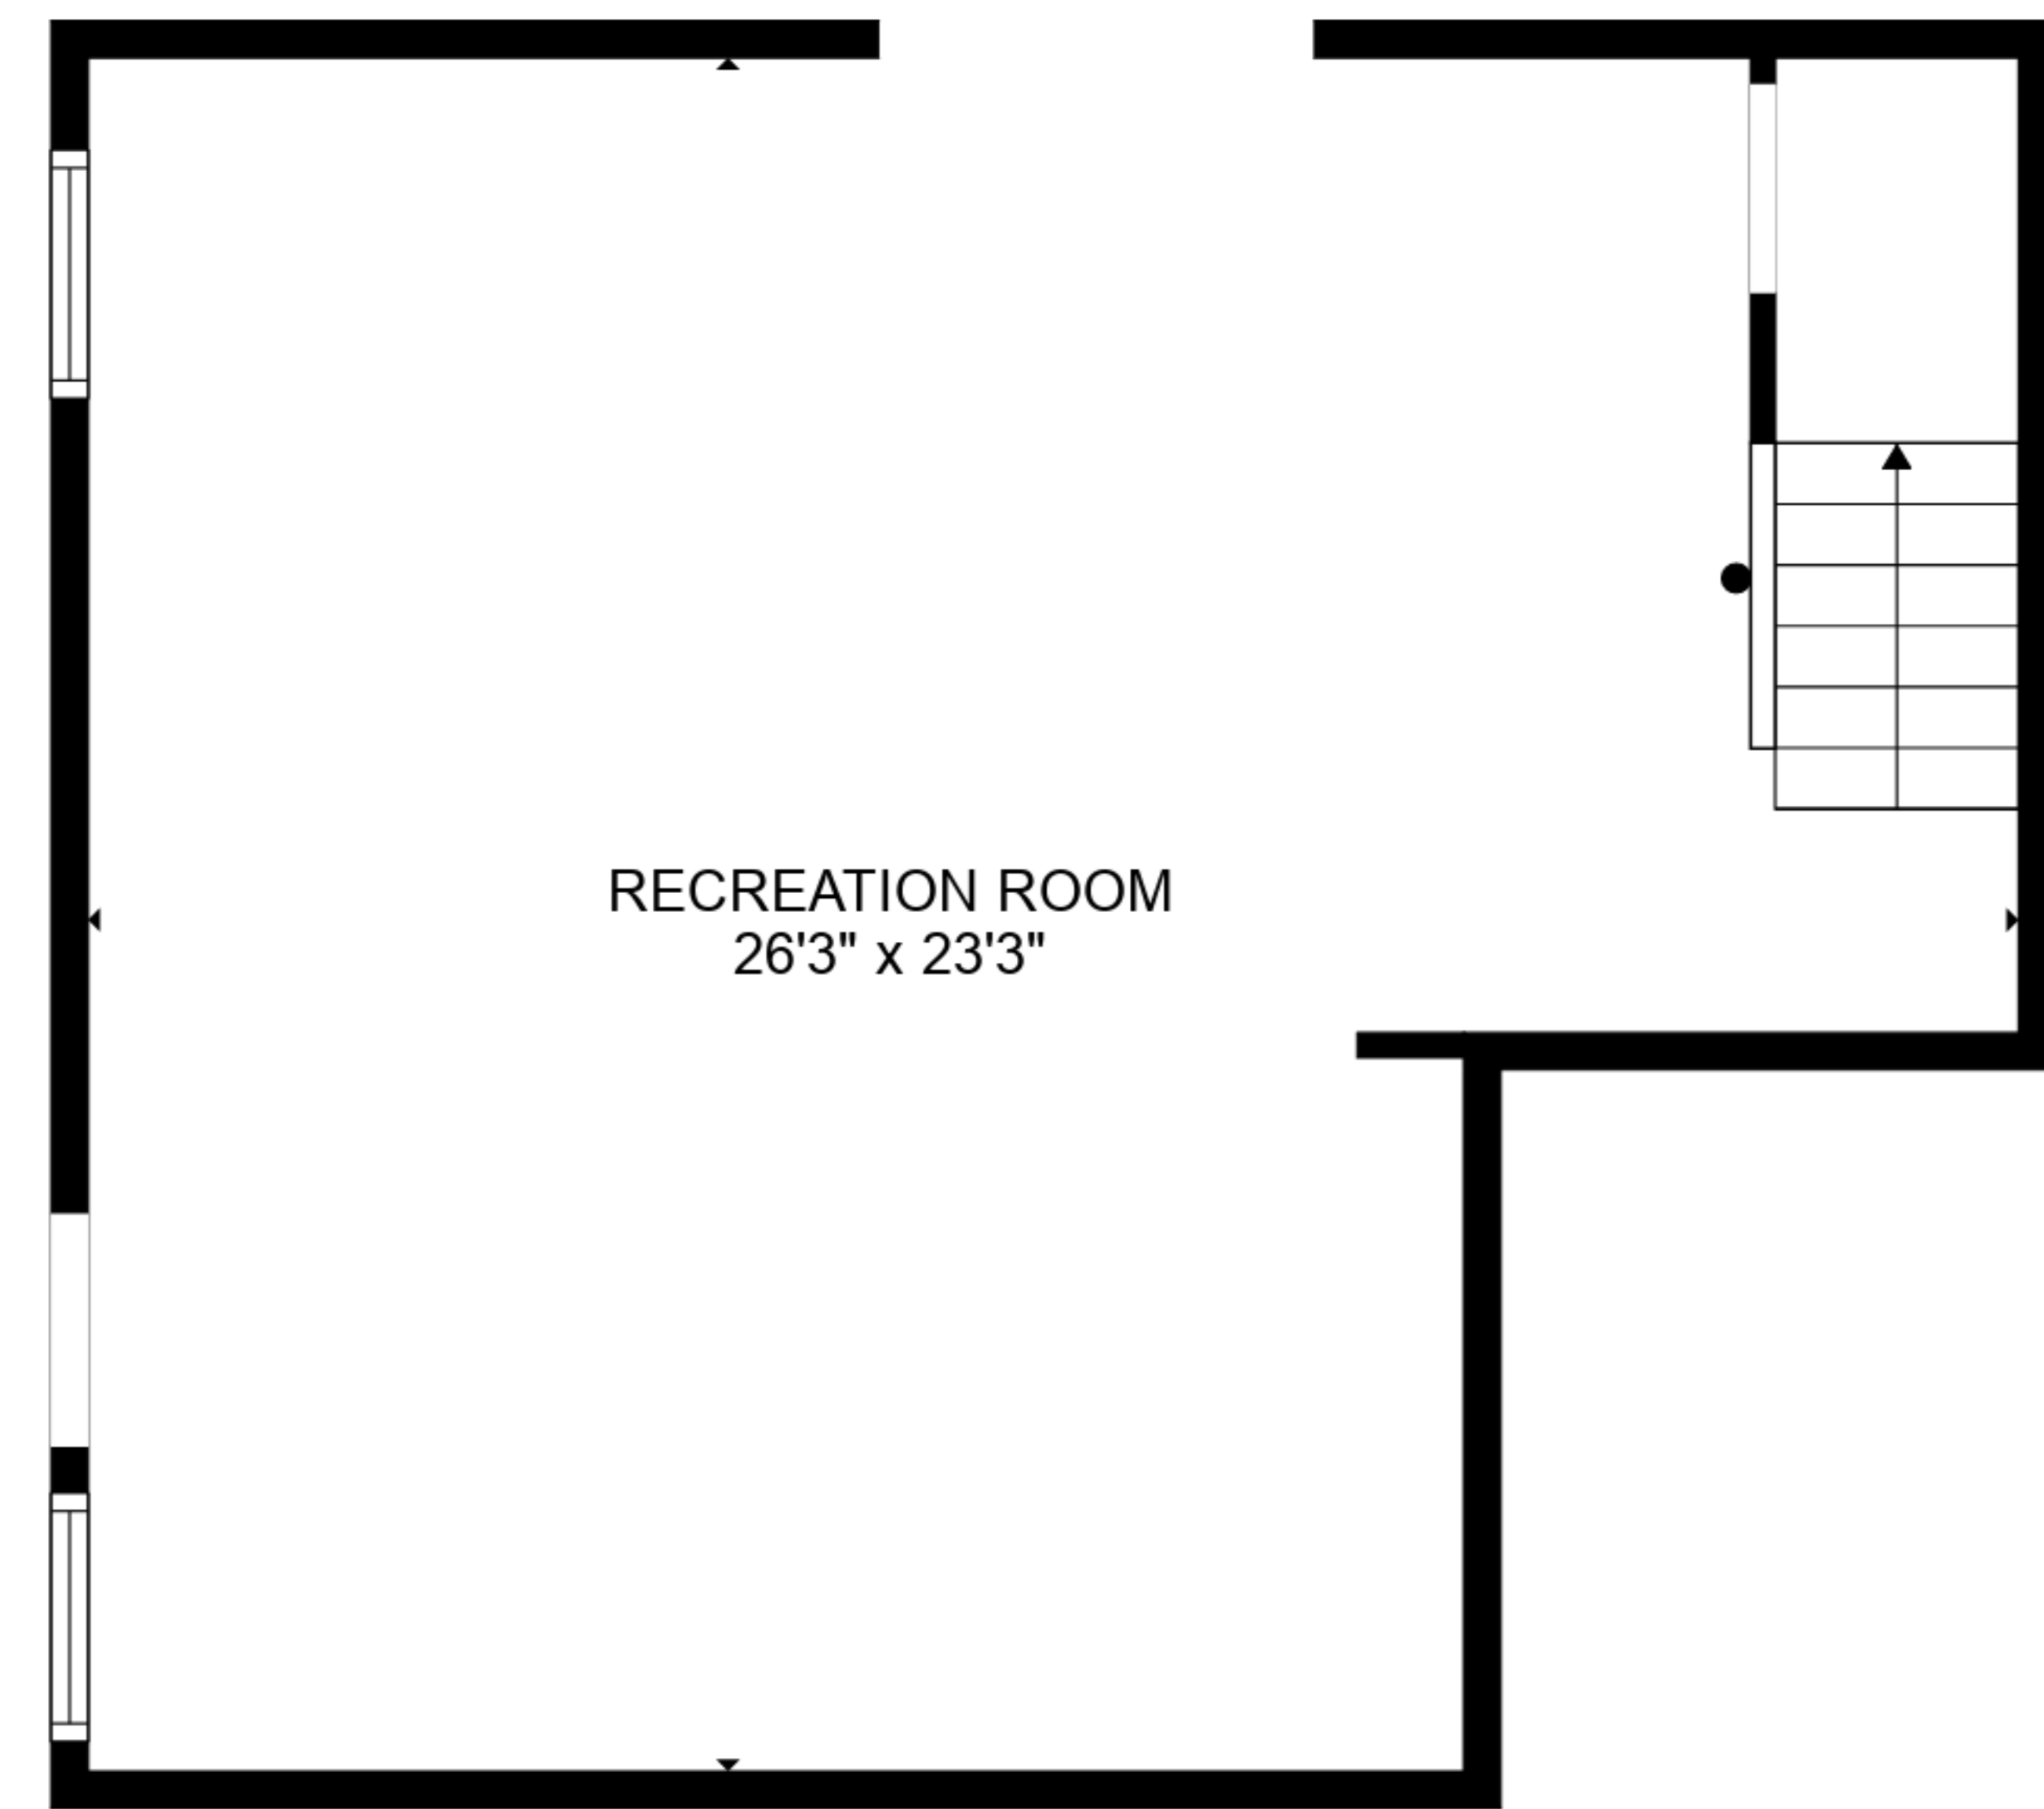

RECREATION ROOM  
26'3" x 23'3"

FLOOR 1

FLOOR 2