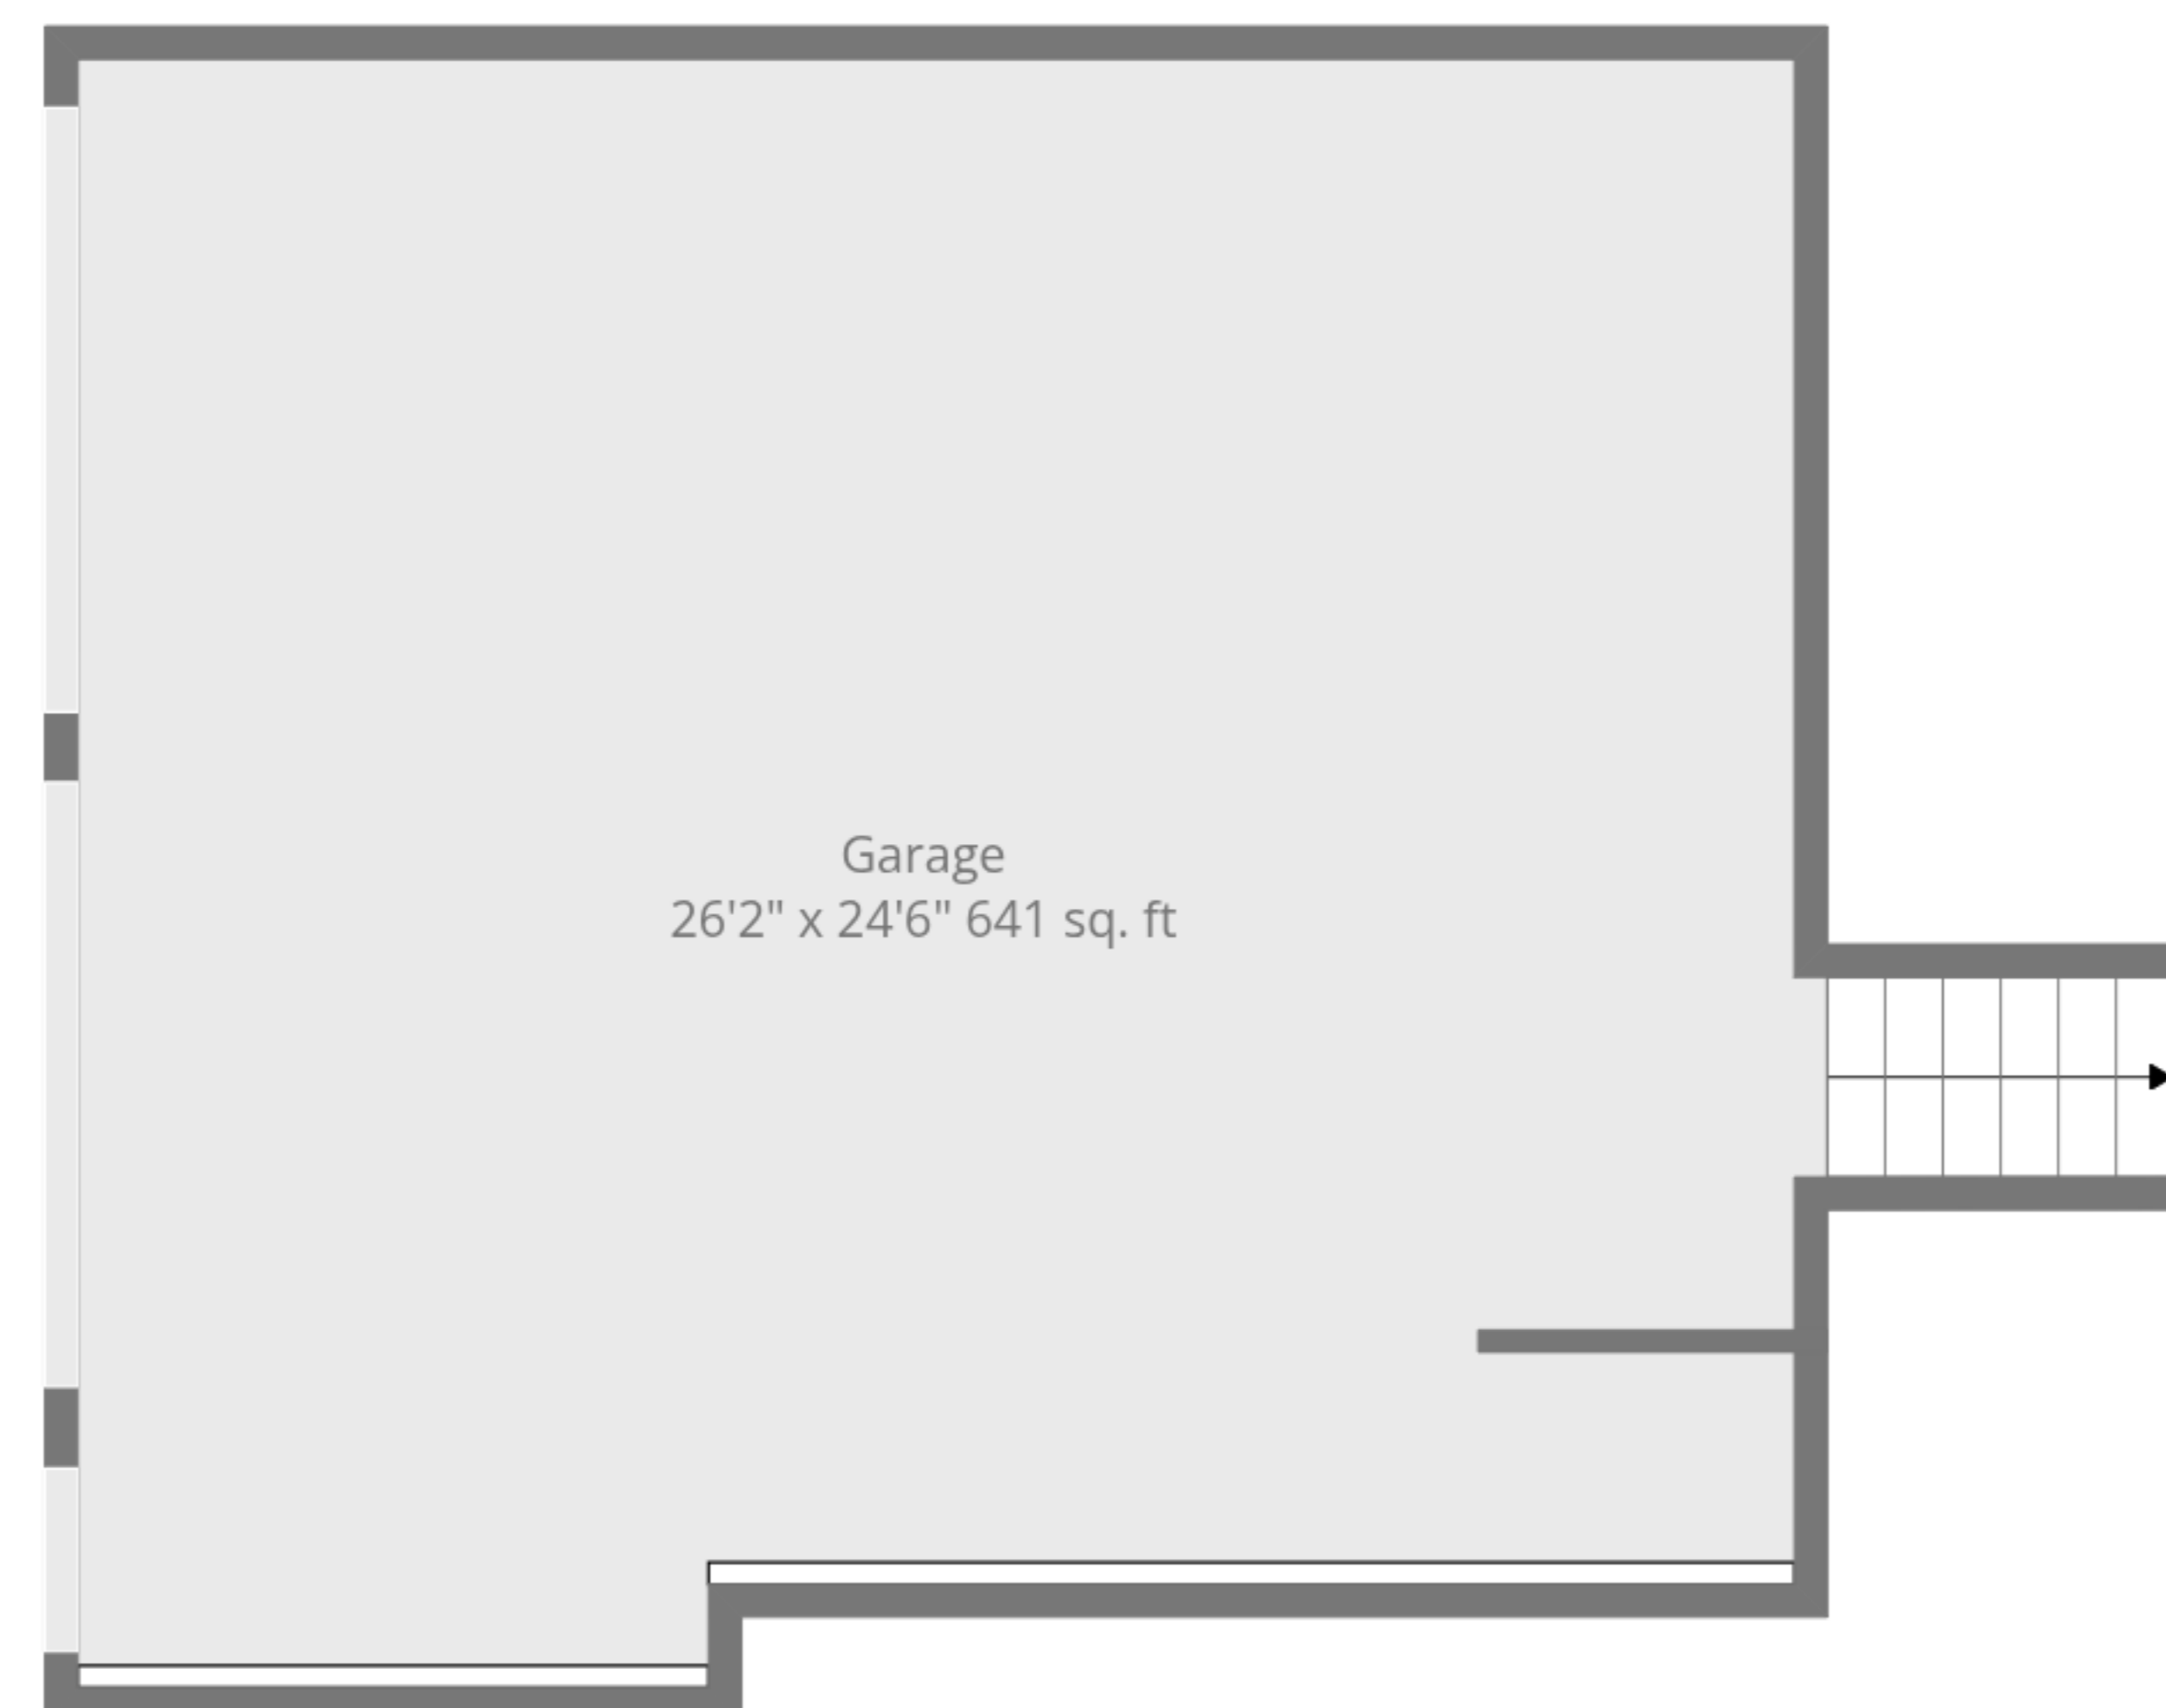

Garage
26'2" x 24'6" 641 sq. ft

Measurements Are Calculated Using Ai Tech, Deemed Very Reliable But Not Guaranteed.

Measurements Are Calculated Using Ai Tech, Deemed Very Reliable But Not Guaranteed.

Measurements Are Calculated Using Ai Tech, Deemed Very Reliable But Not Guaranteed.

2nd Floor

3rd Floor

Basement

1st Floor