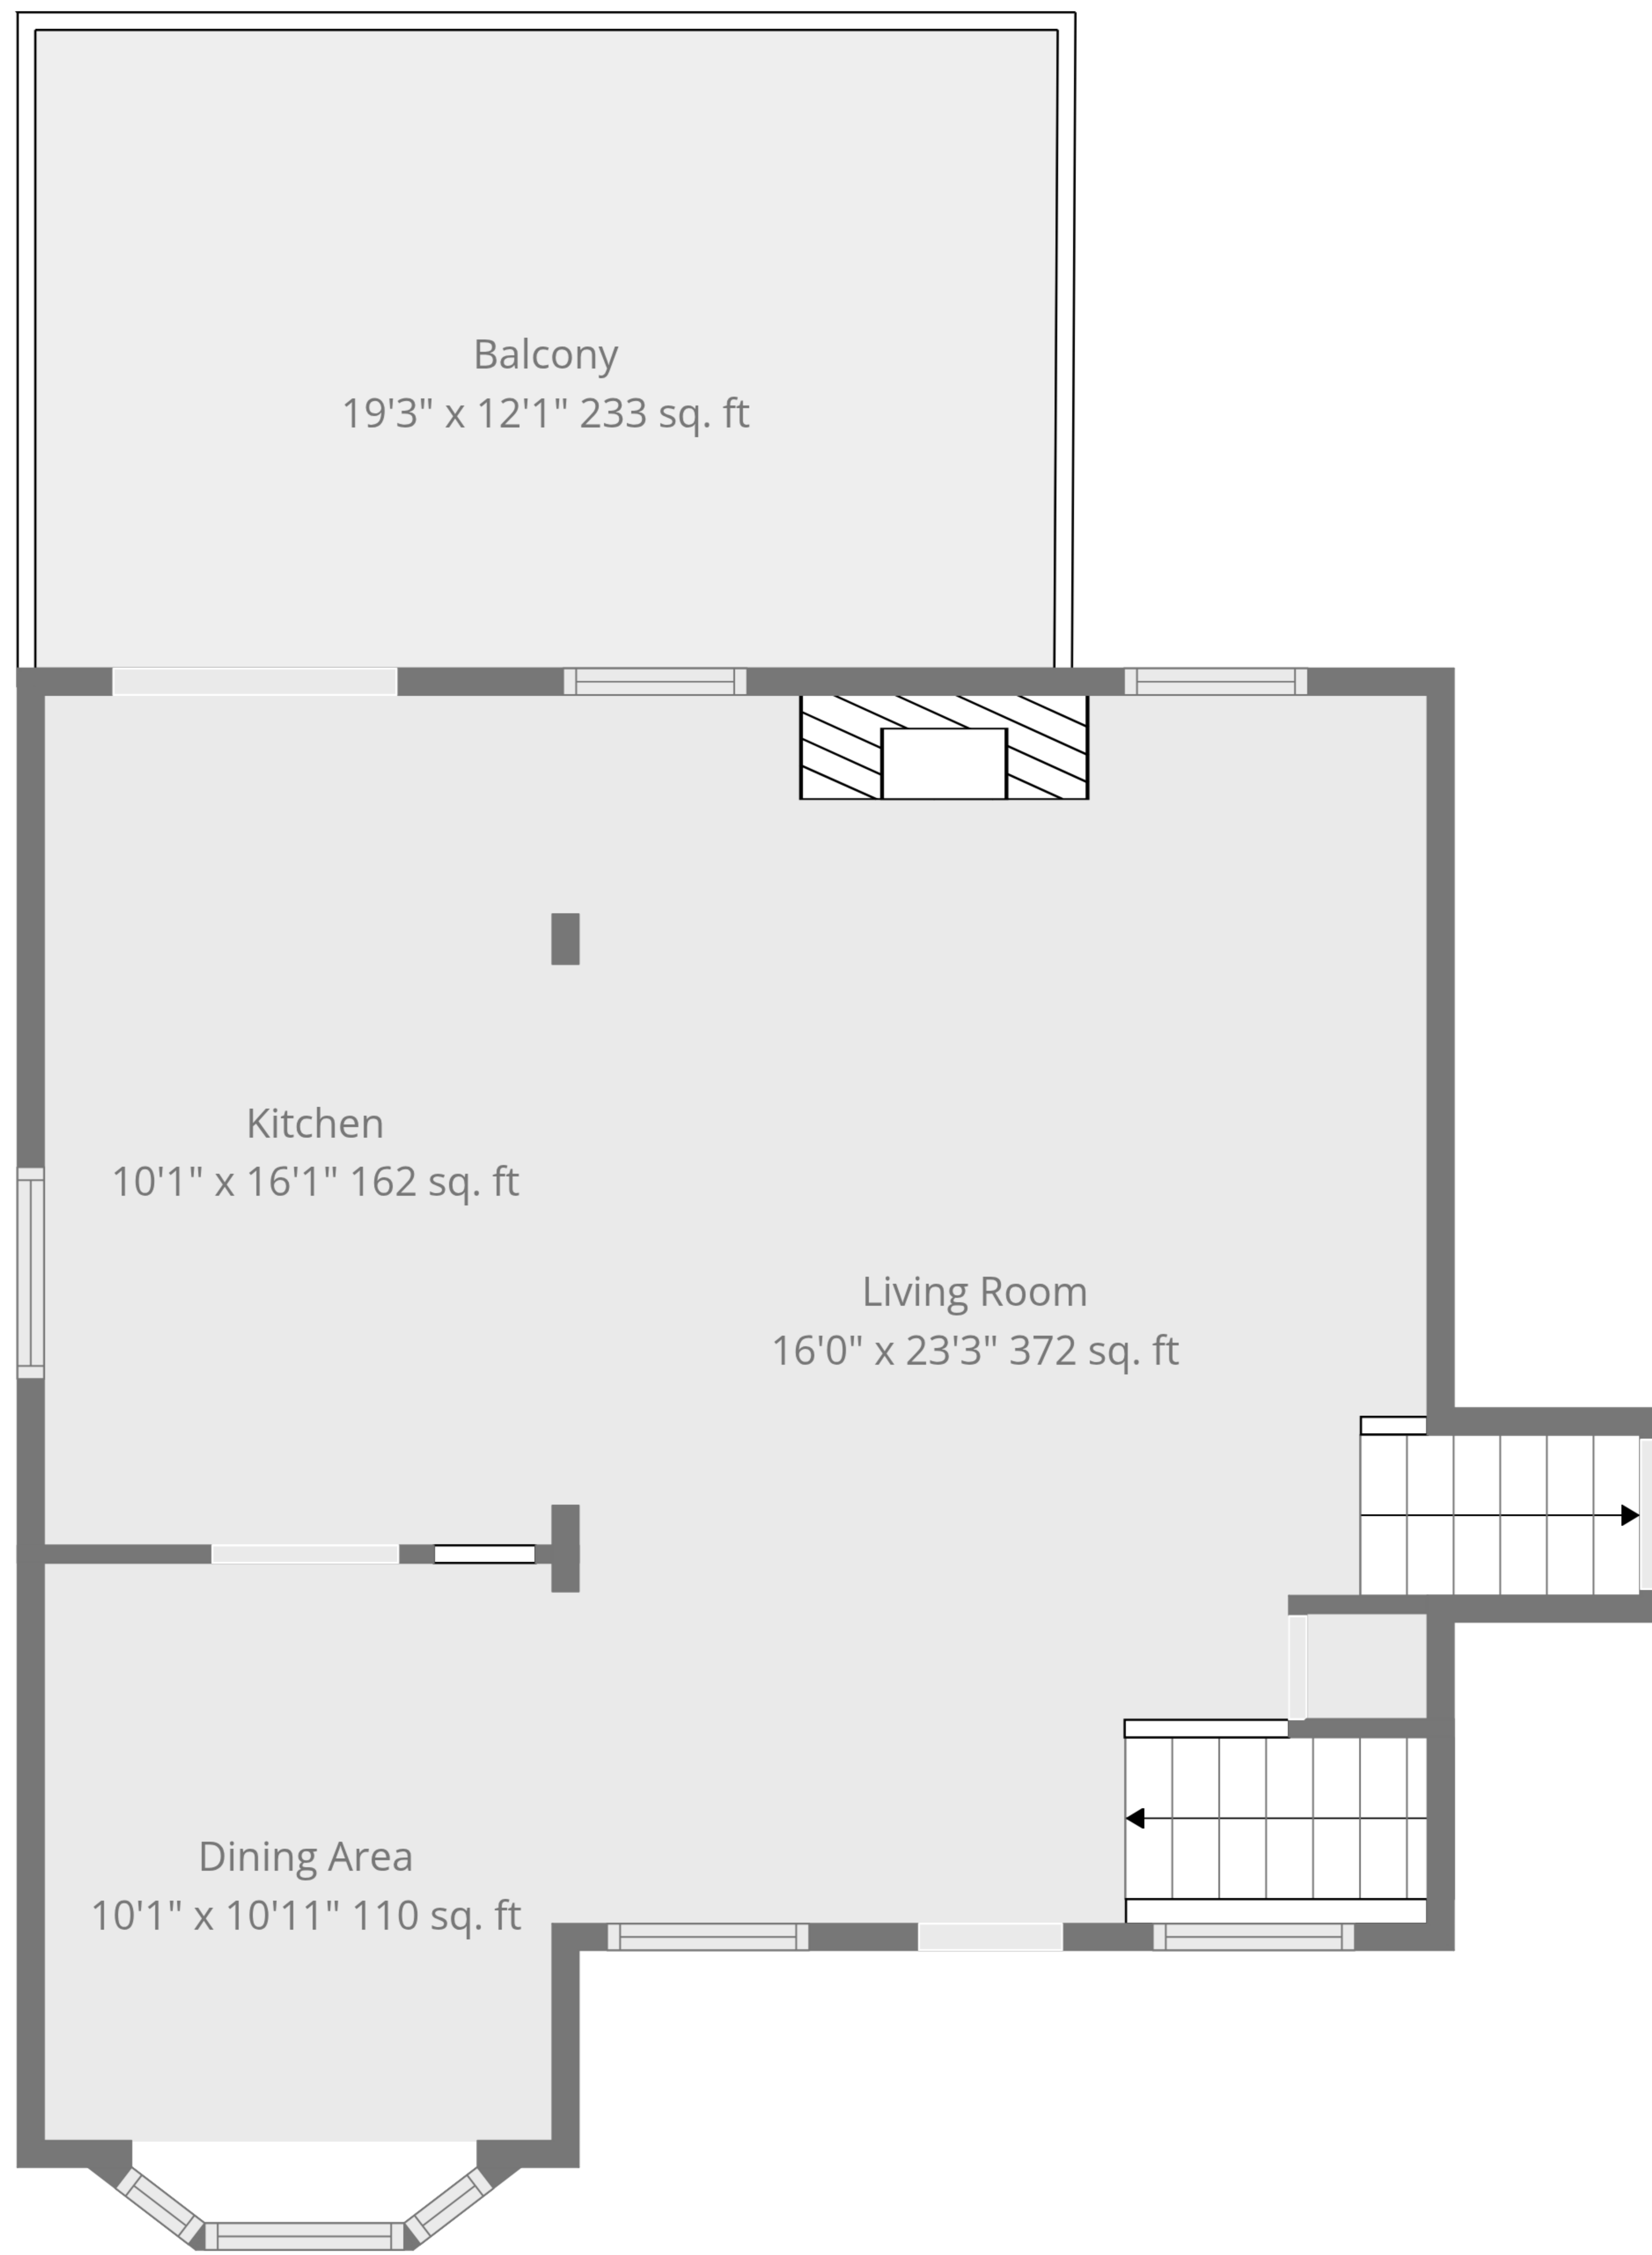

Garage
26'2" x 24'6" 641 sq. ft

Measurements Are Calculated Using Ai Tech, Deemed Very Reliable But Not Guaranteed.

Measurements Are Calculated Using Ai Tech, Deemed Very Reliable But Not Guaranteed.

Measurements Are Calculated Using Ai Tech, Deemed Very Reliable But Not Guaranteed.

2nd Floor

3rd Floor

Basement

1st Floor