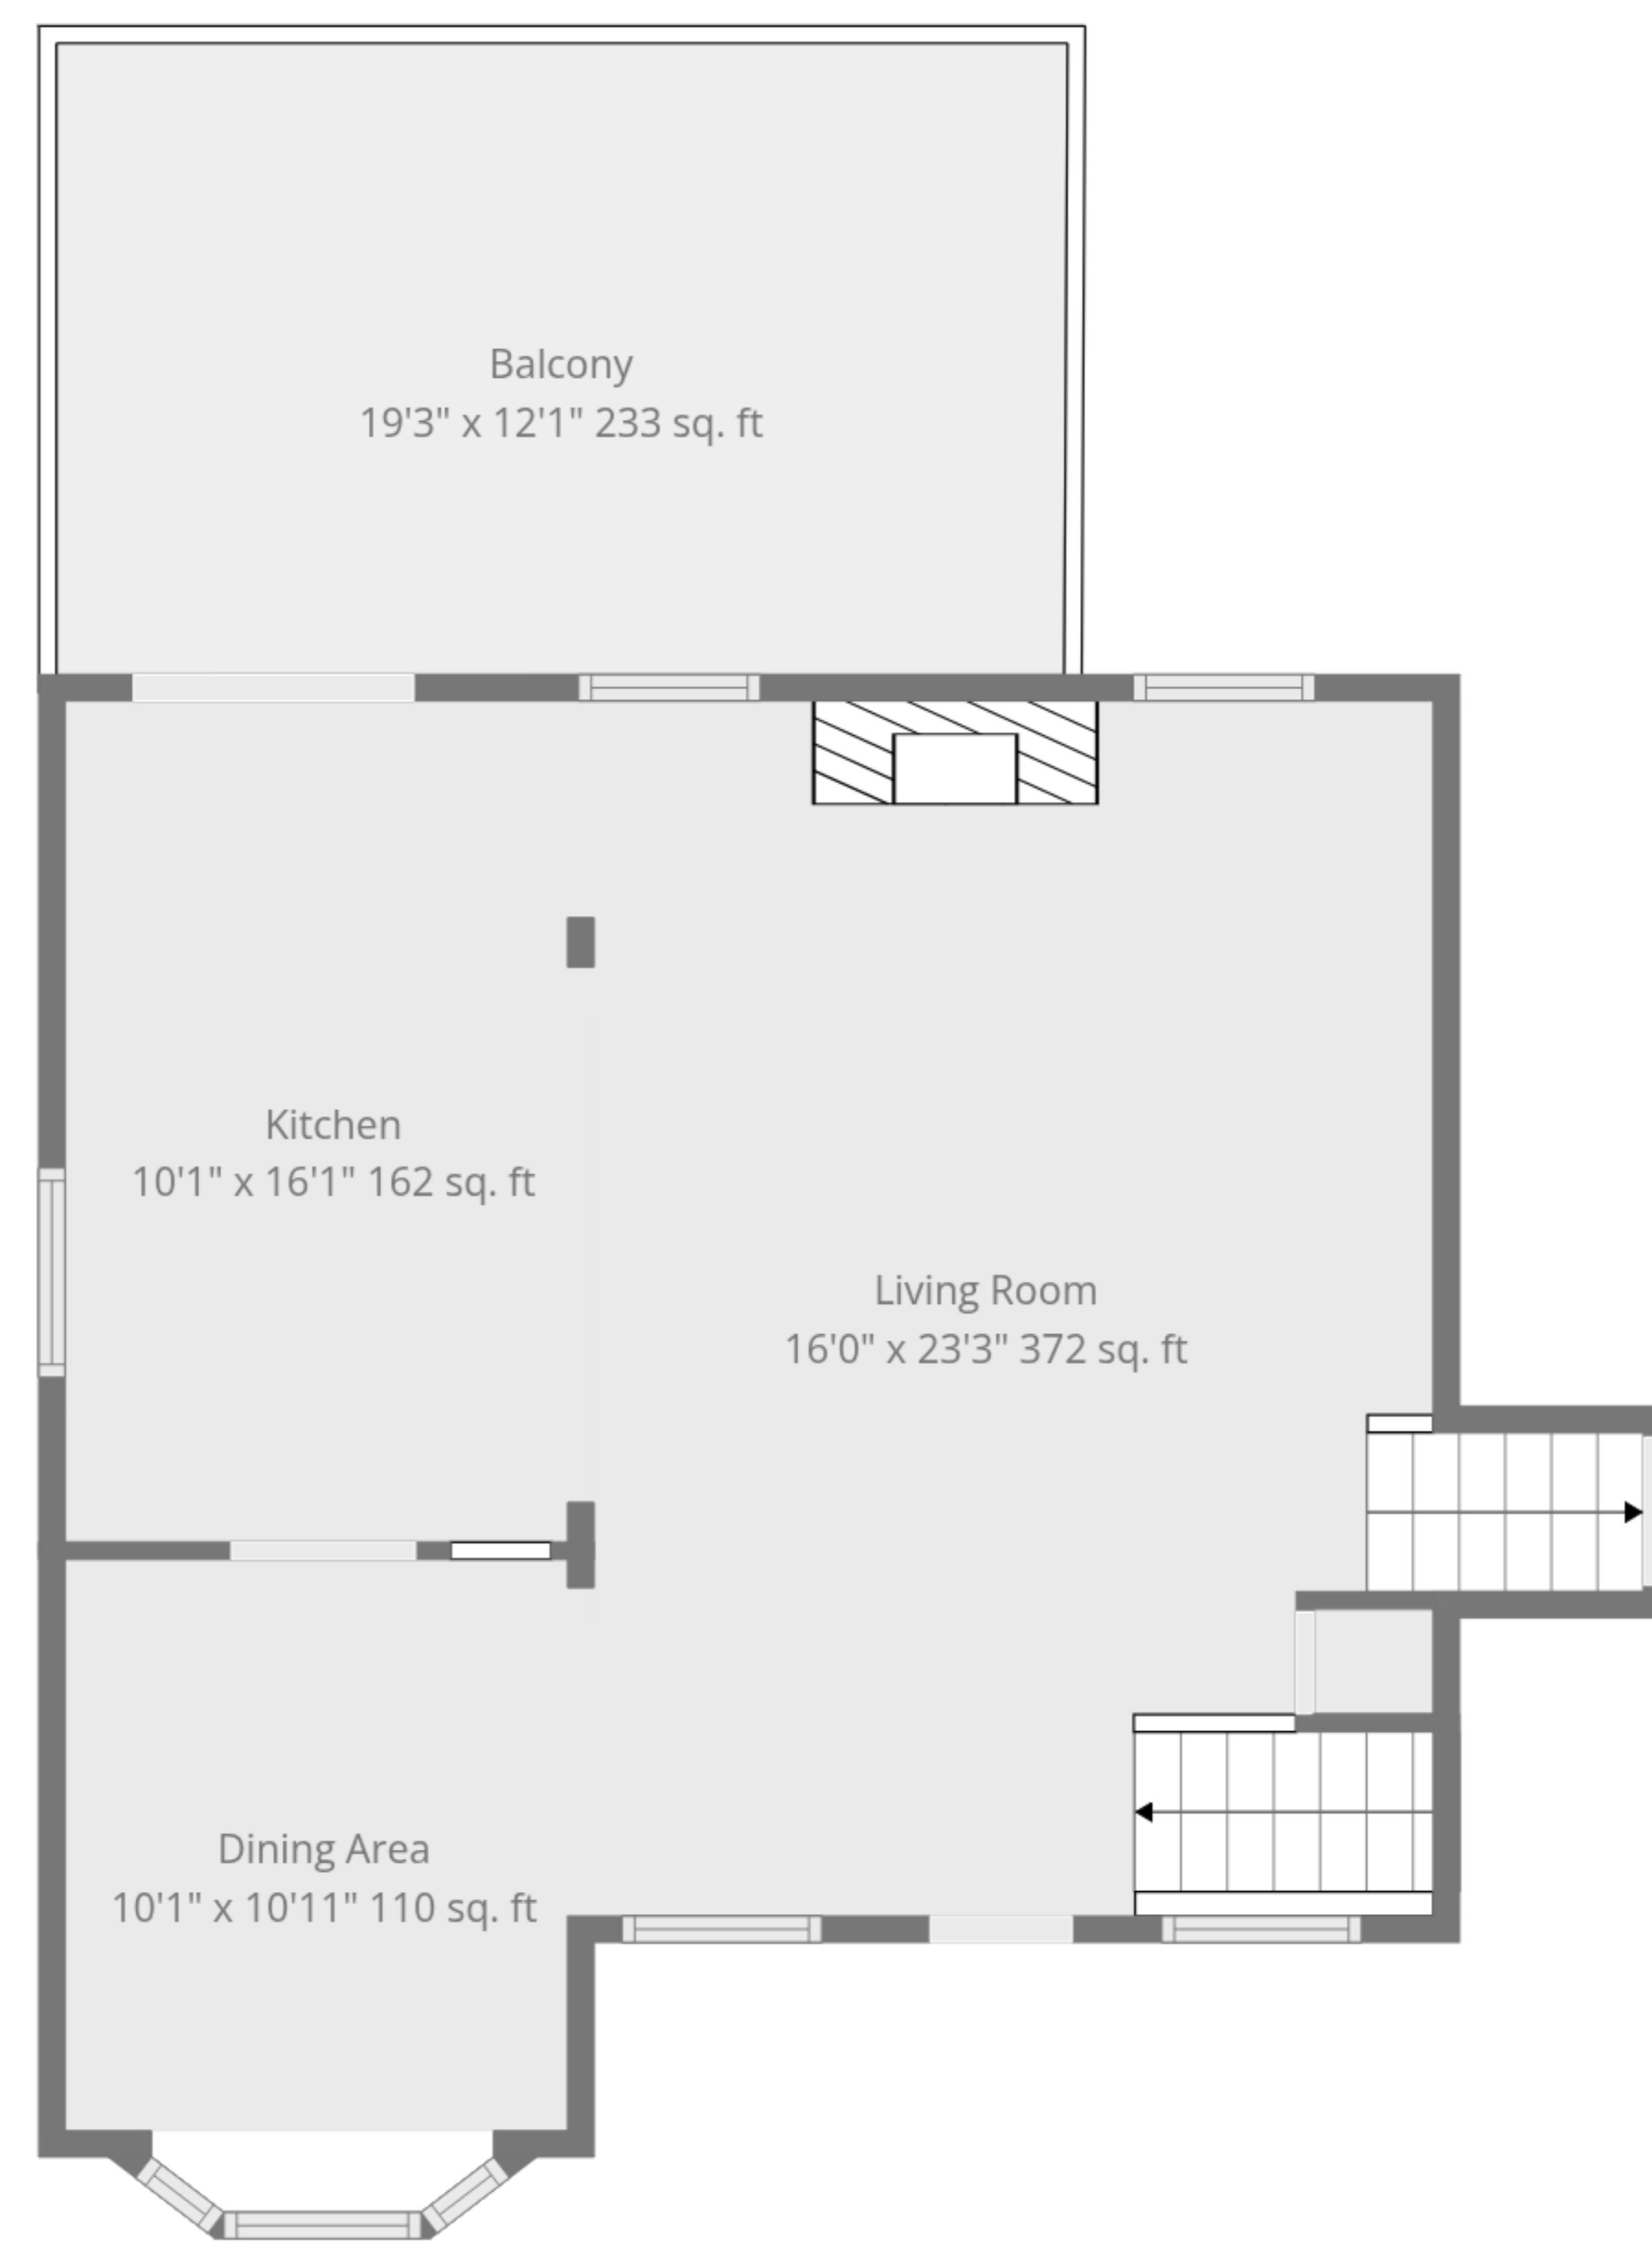

Garage
26'2" x 24'6" 641 sq. ft

Measurements Are Calculated Using Ai Tech, Deemed Very Reliable But Not Guaranteed.

Measurements Are Calculated Using Ai Tech, Deemed Very Reliable But Not Guaranteed.

Measurements Are Calculated Using Ai Tech, Deemed Very Reliable But Not Guaranteed.

2nd Floor

3rd Floor

Basement

1st Floor