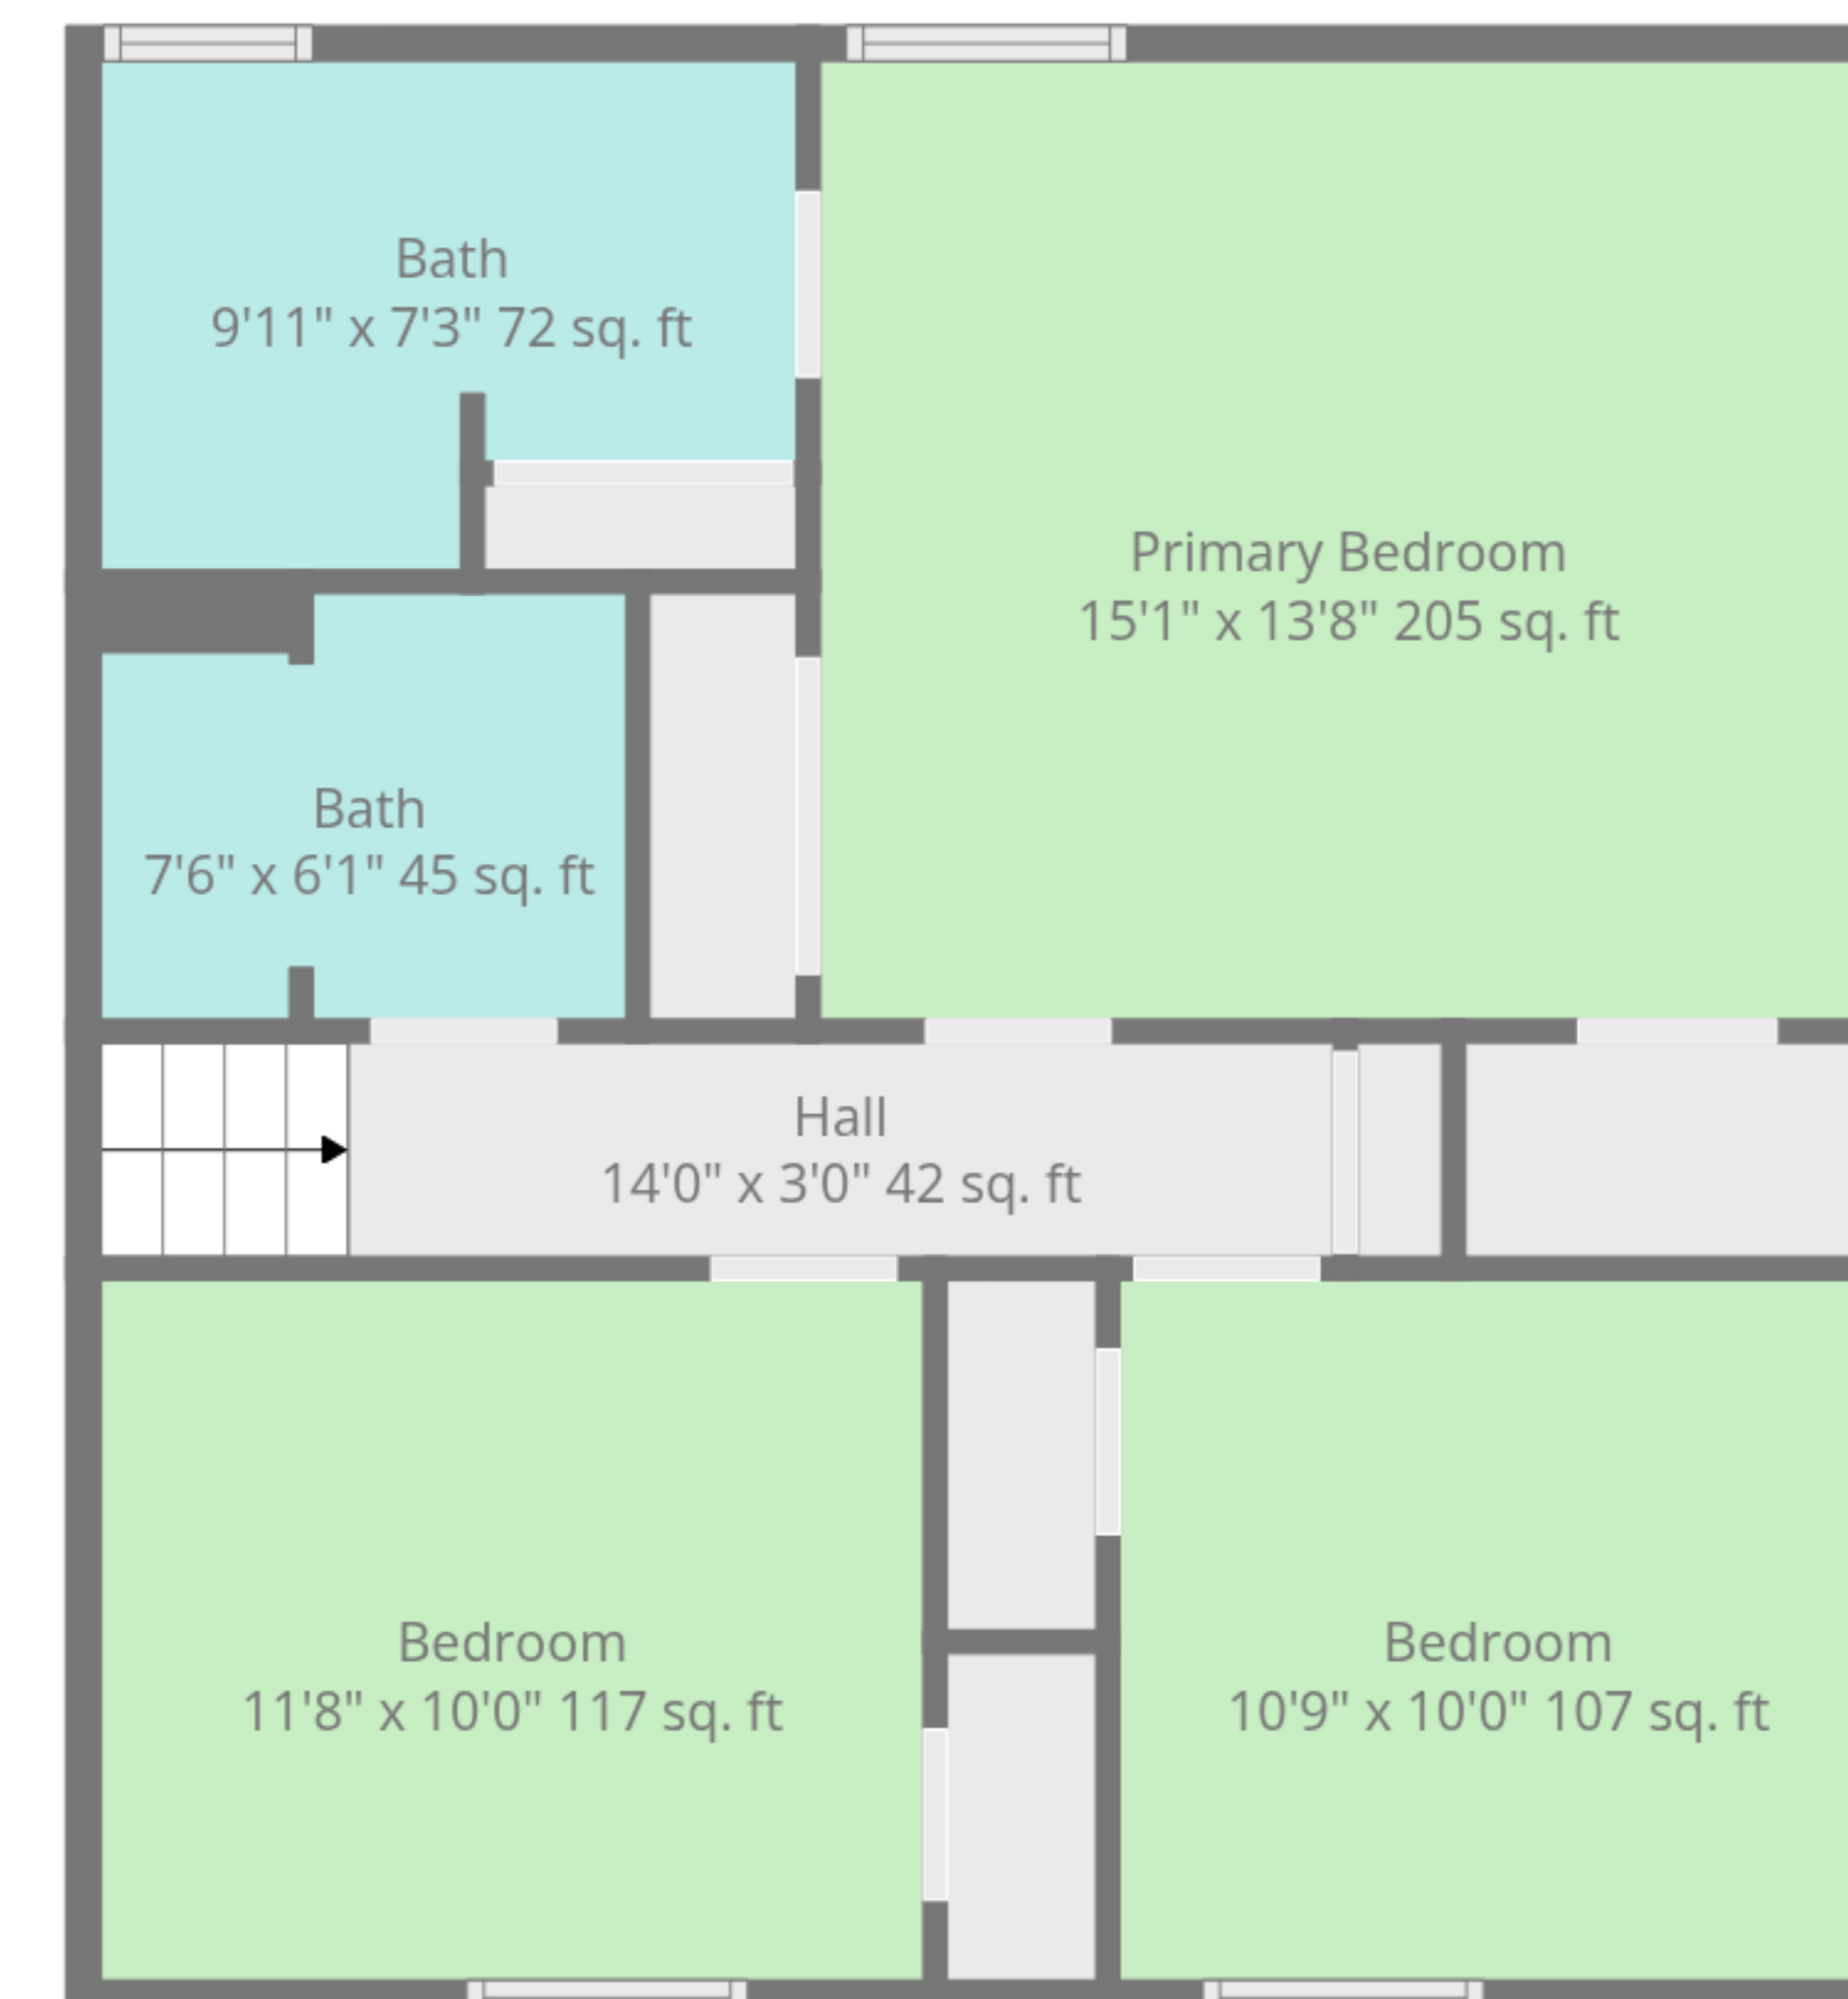

Garage
26'2" x 24'6" 641 sq. ft

Measurements Are Calculated Using Ai Tech, Deemed Very Reliable But Not Guaranteed.

Measurements Are Calculated Using Ai Tech, Deemed Very Reliable But Not Guaranteed.

Measurements Are Calculated Using Ai Tech, Deemed Very Reliable But Not Guaranteed.

2nd Floor

3rd Floor

Basement

1st Floor