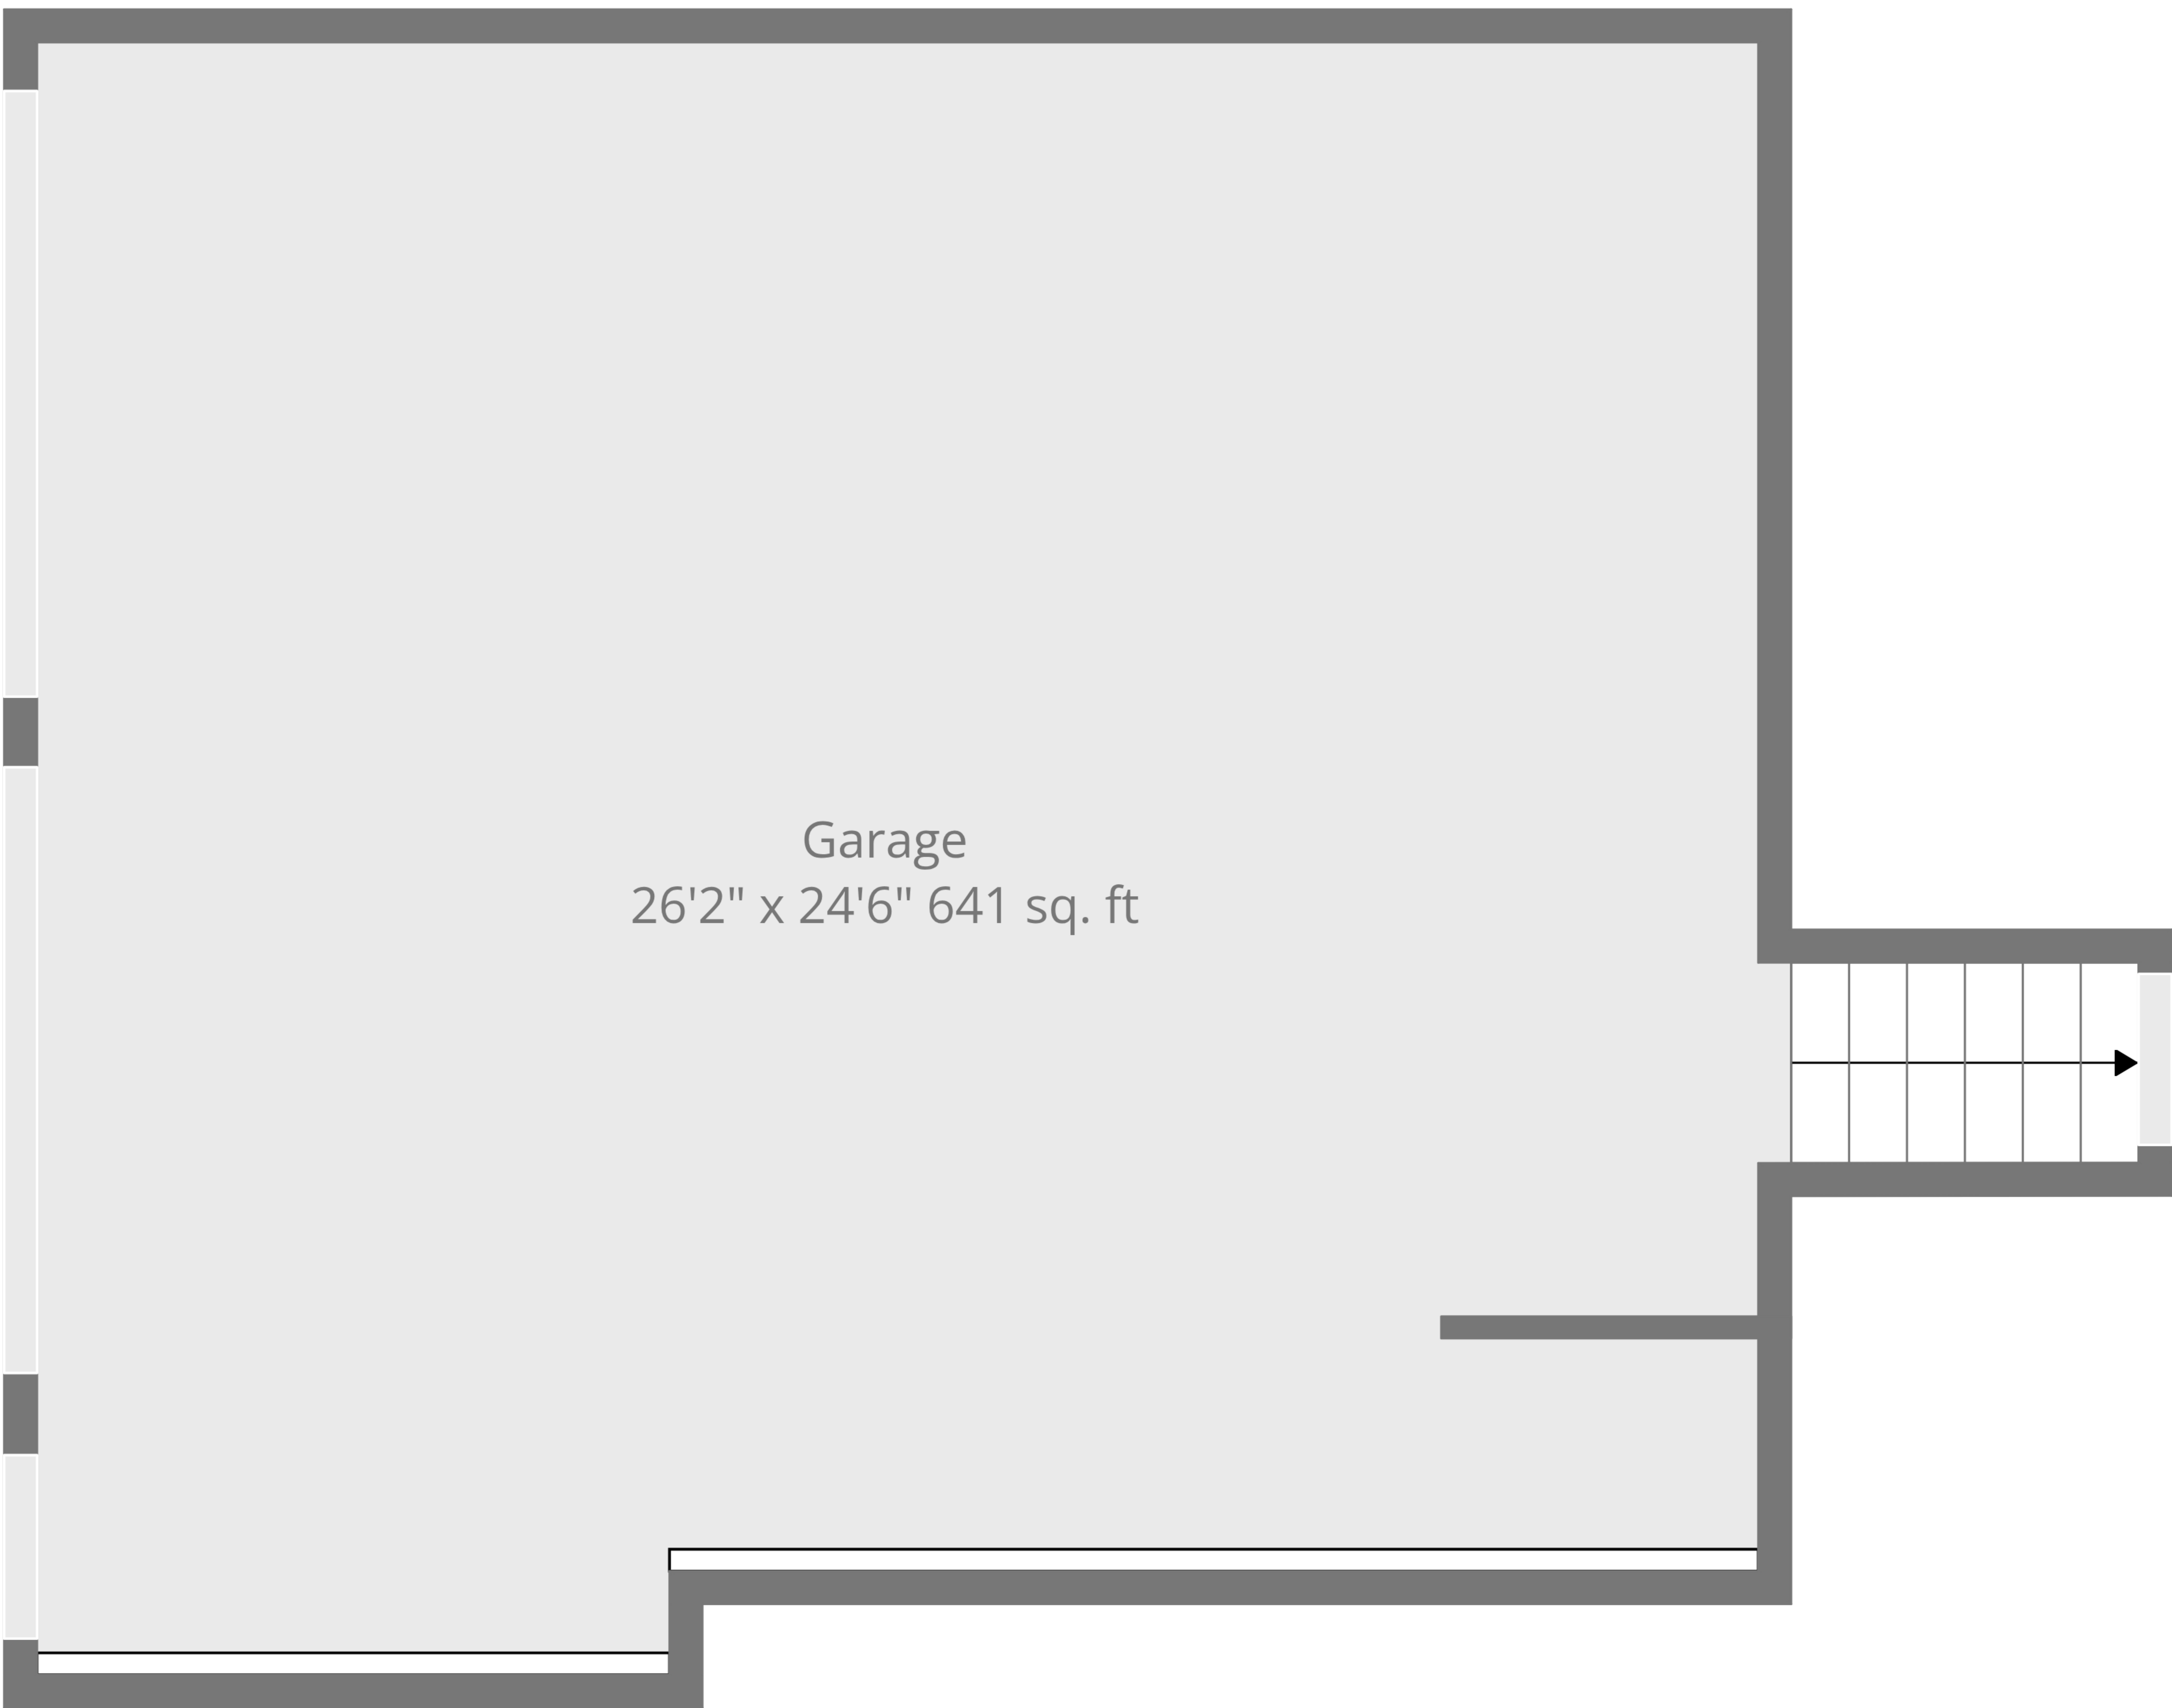

Garage
26'2" x 24'6" 641 sq. ft

Measurements Are Calculated Using Ai Tech, Deemed Very Reliable But Not Guaranteed.

Measurements Are Calculated Using Ai Tech, Deemed Very Reliable But Not Guaranteed.

Measurements Are Calculated Using Ai Tech, Deemed Very Reliable But Not Guaranteed.

2nd Floor

3rd Floor

Basement

1st Floor