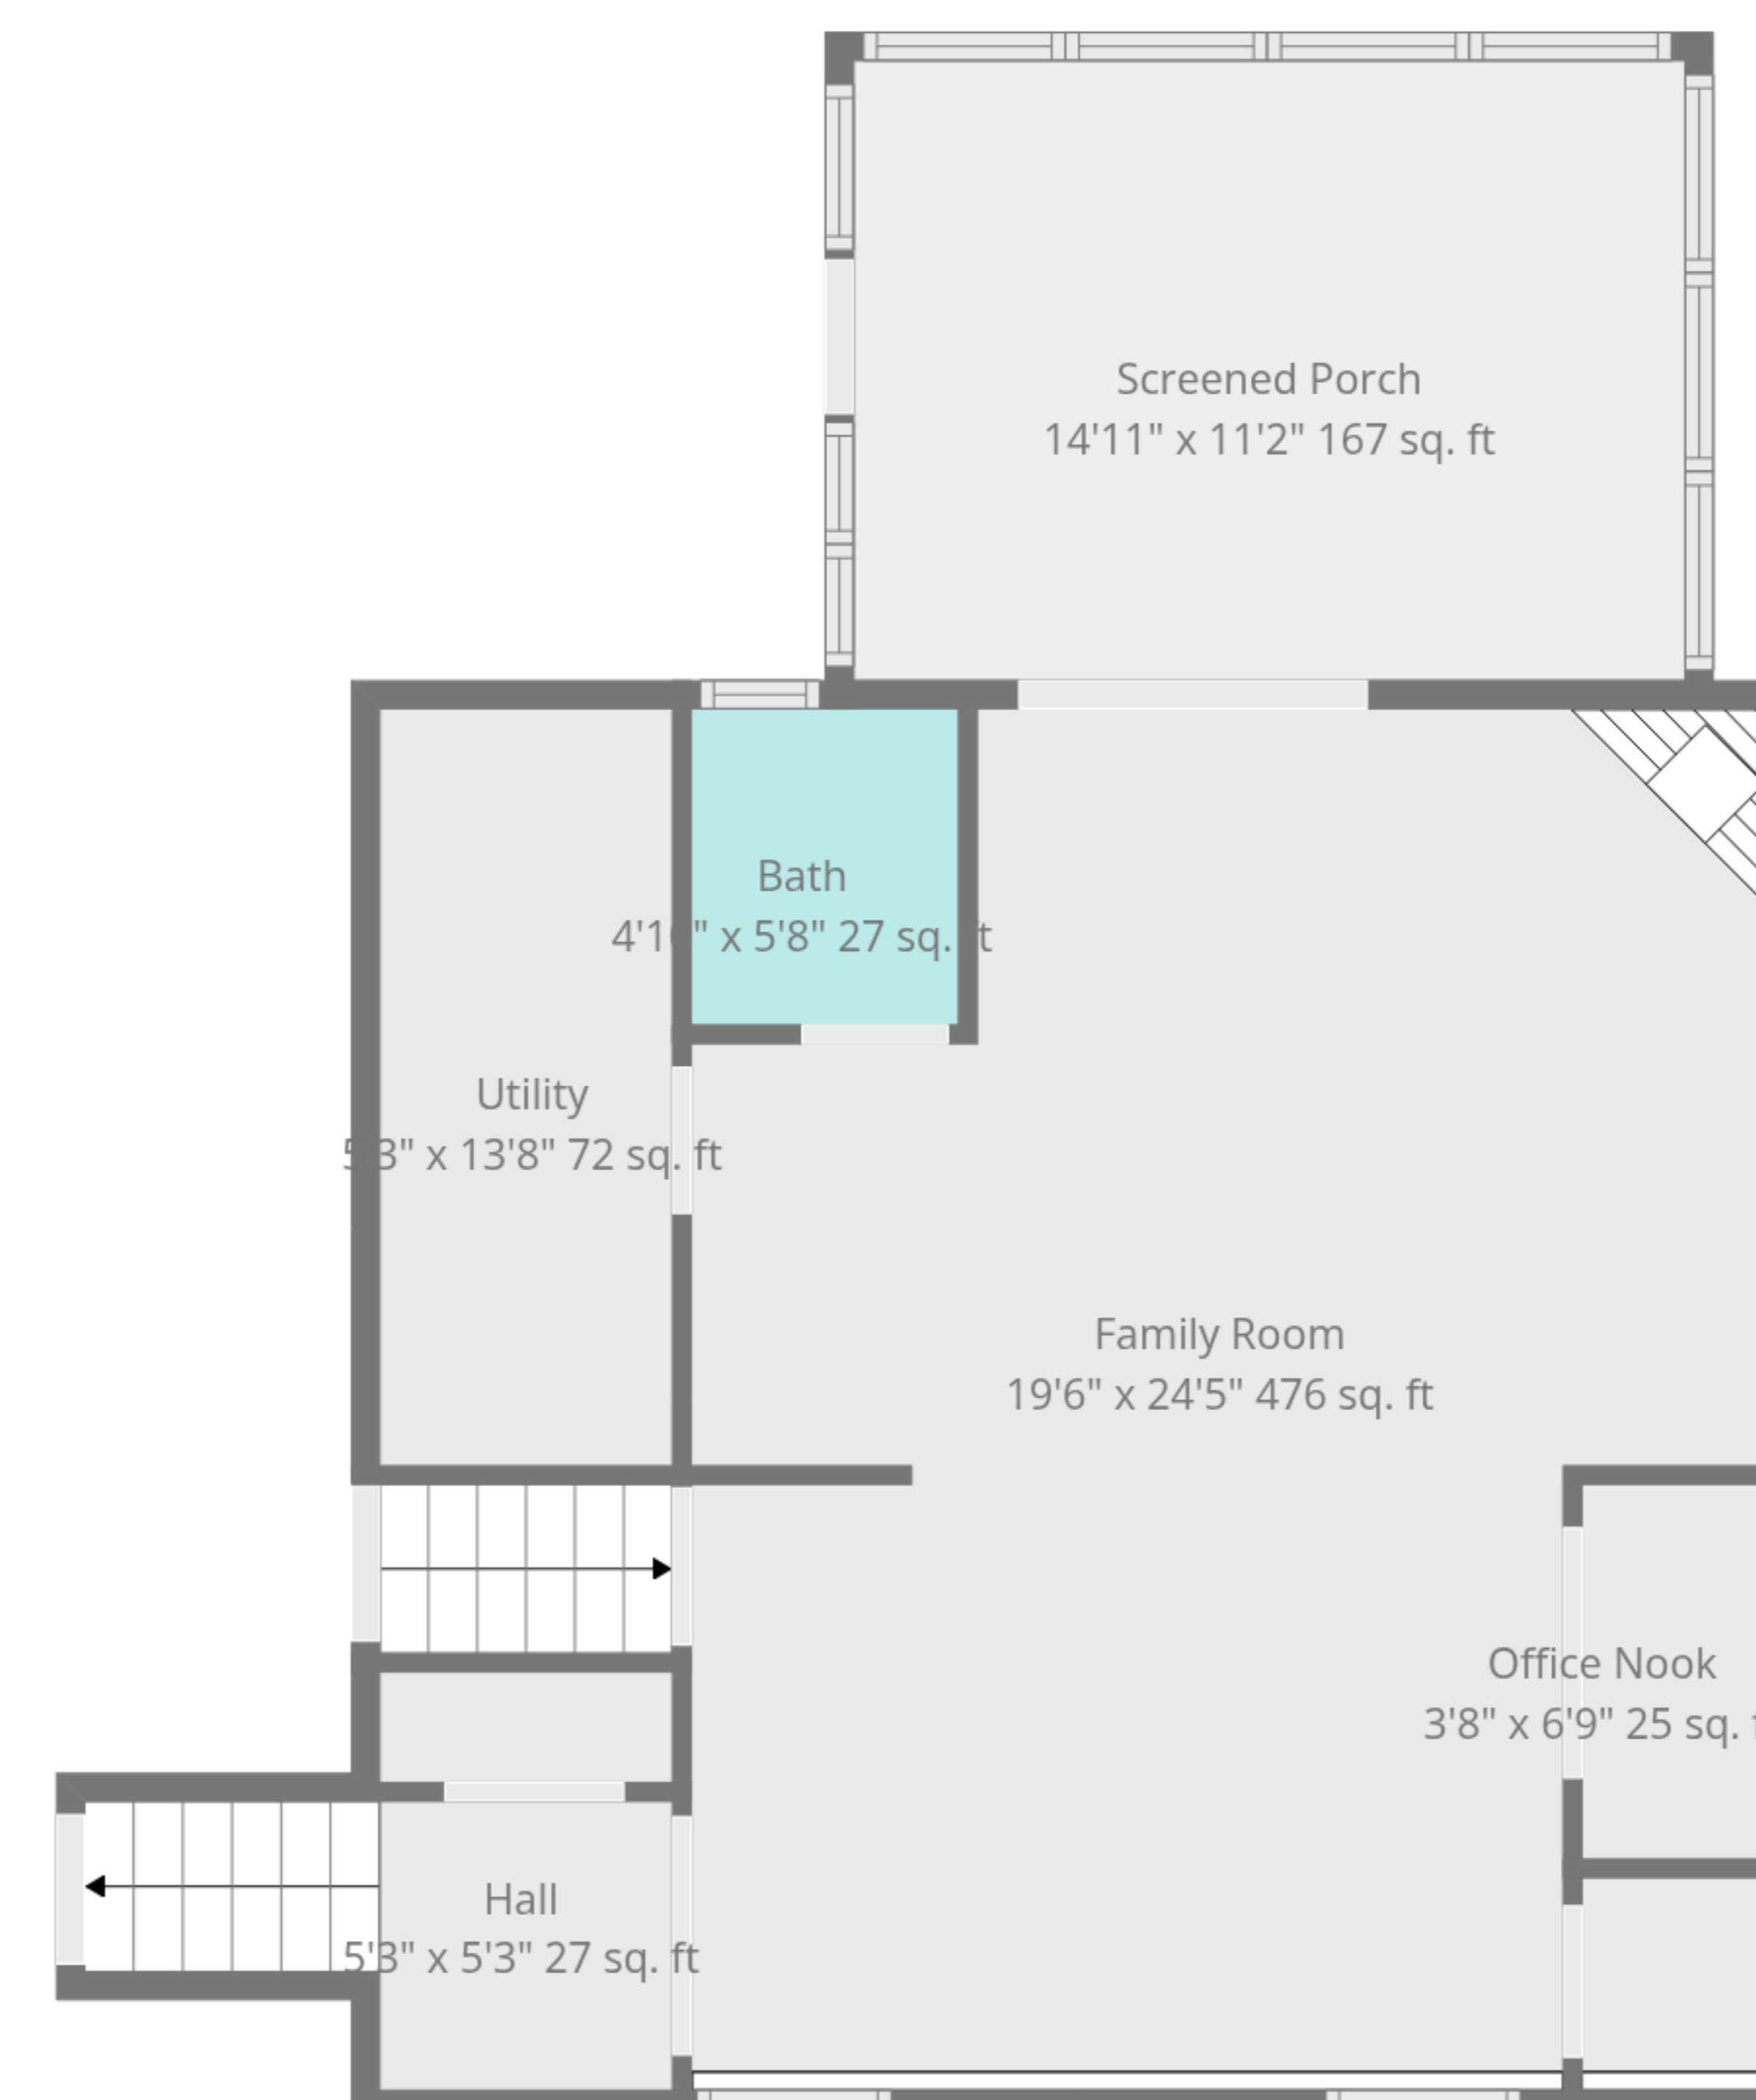

Garage
26'2" x 24'6" 641 sq. ft

Measurements Are Calculated Using Ai Tech, Deemed Very Reliable But Not Guaranteed.

Measurements Are Calculated Using Ai Tech, Deemed Very Reliable But Not Guaranteed.

Measurements Are Calculated Using Ai Tech, Deemed Very Reliable But Not Guaranteed.

2nd Floor

3rd Floor

Basement

1st Floor