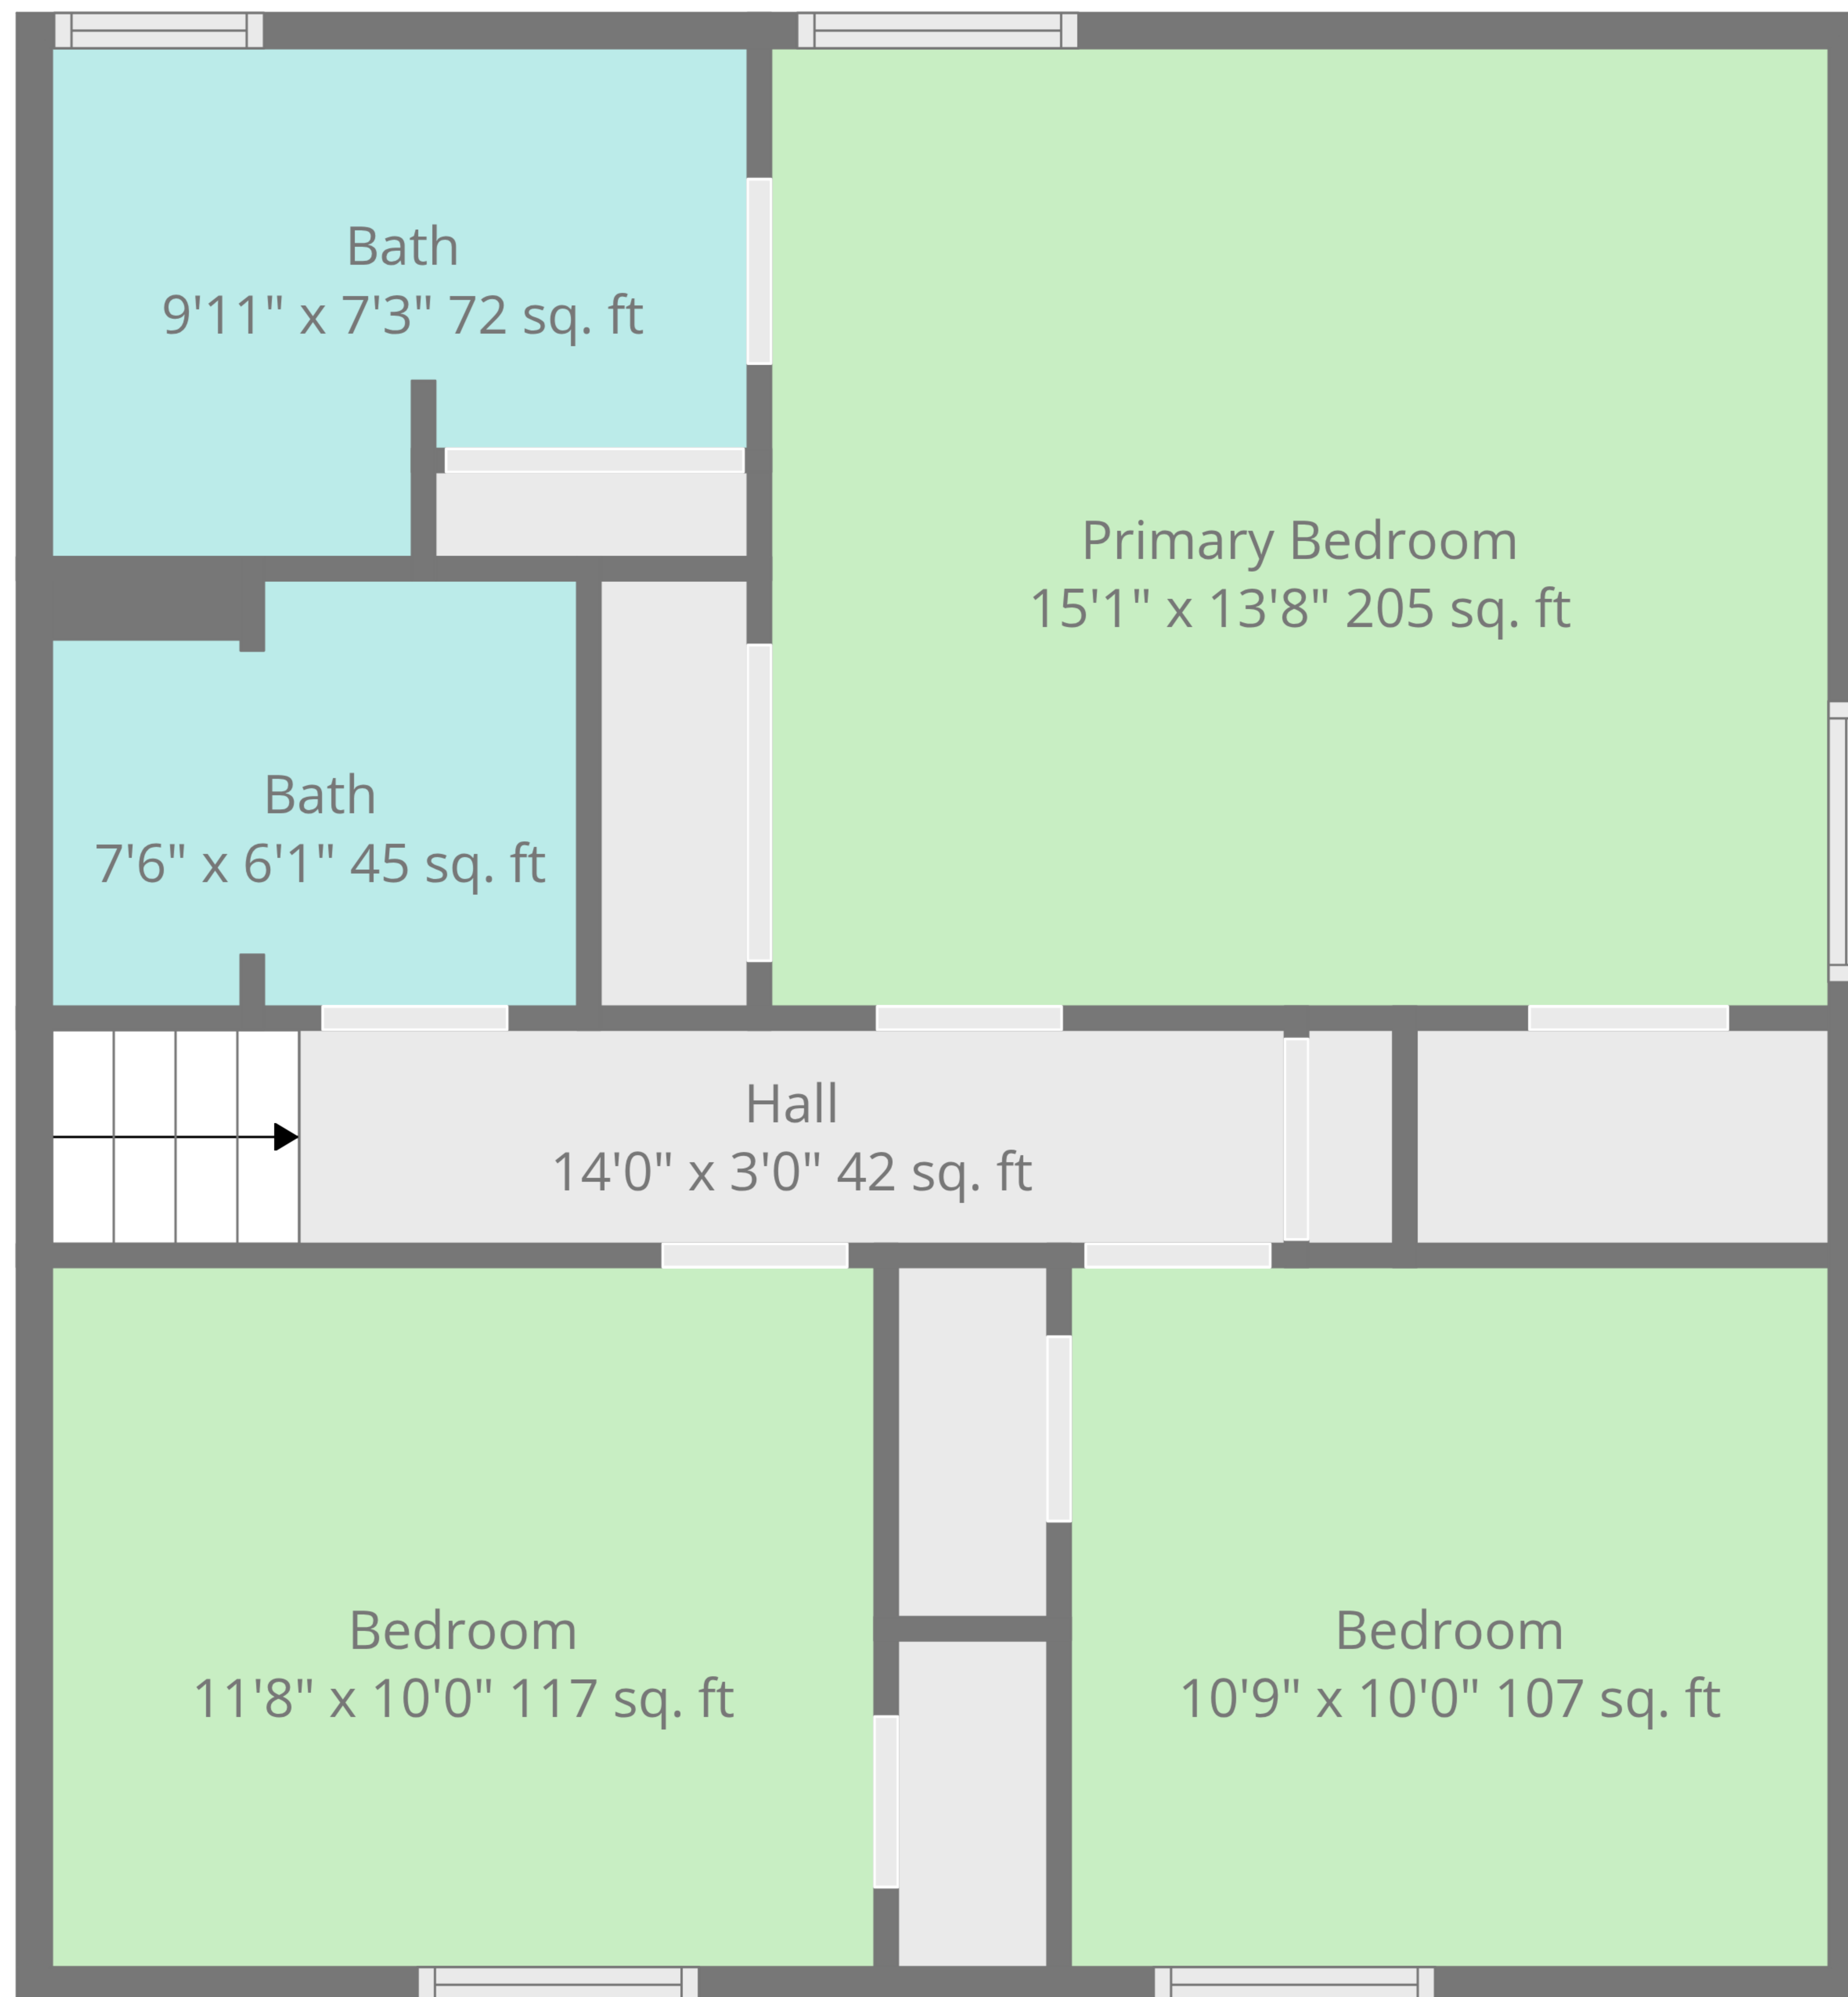

Garage
26'2" x 24'6" 641 sq. ft

Measurements Are Calculated Using Ai Tech, Deemed Very Reliable But Not Guaranteed.

Measurements Are Calculated Using Ai Tech, Deemed Very Reliable But Not Guaranteed.

Measurements Are Calculated Using Ai Tech, Deemed Very Reliable But Not Guaranteed.

2nd Floor

3rd Floor

Basement

1st Floor