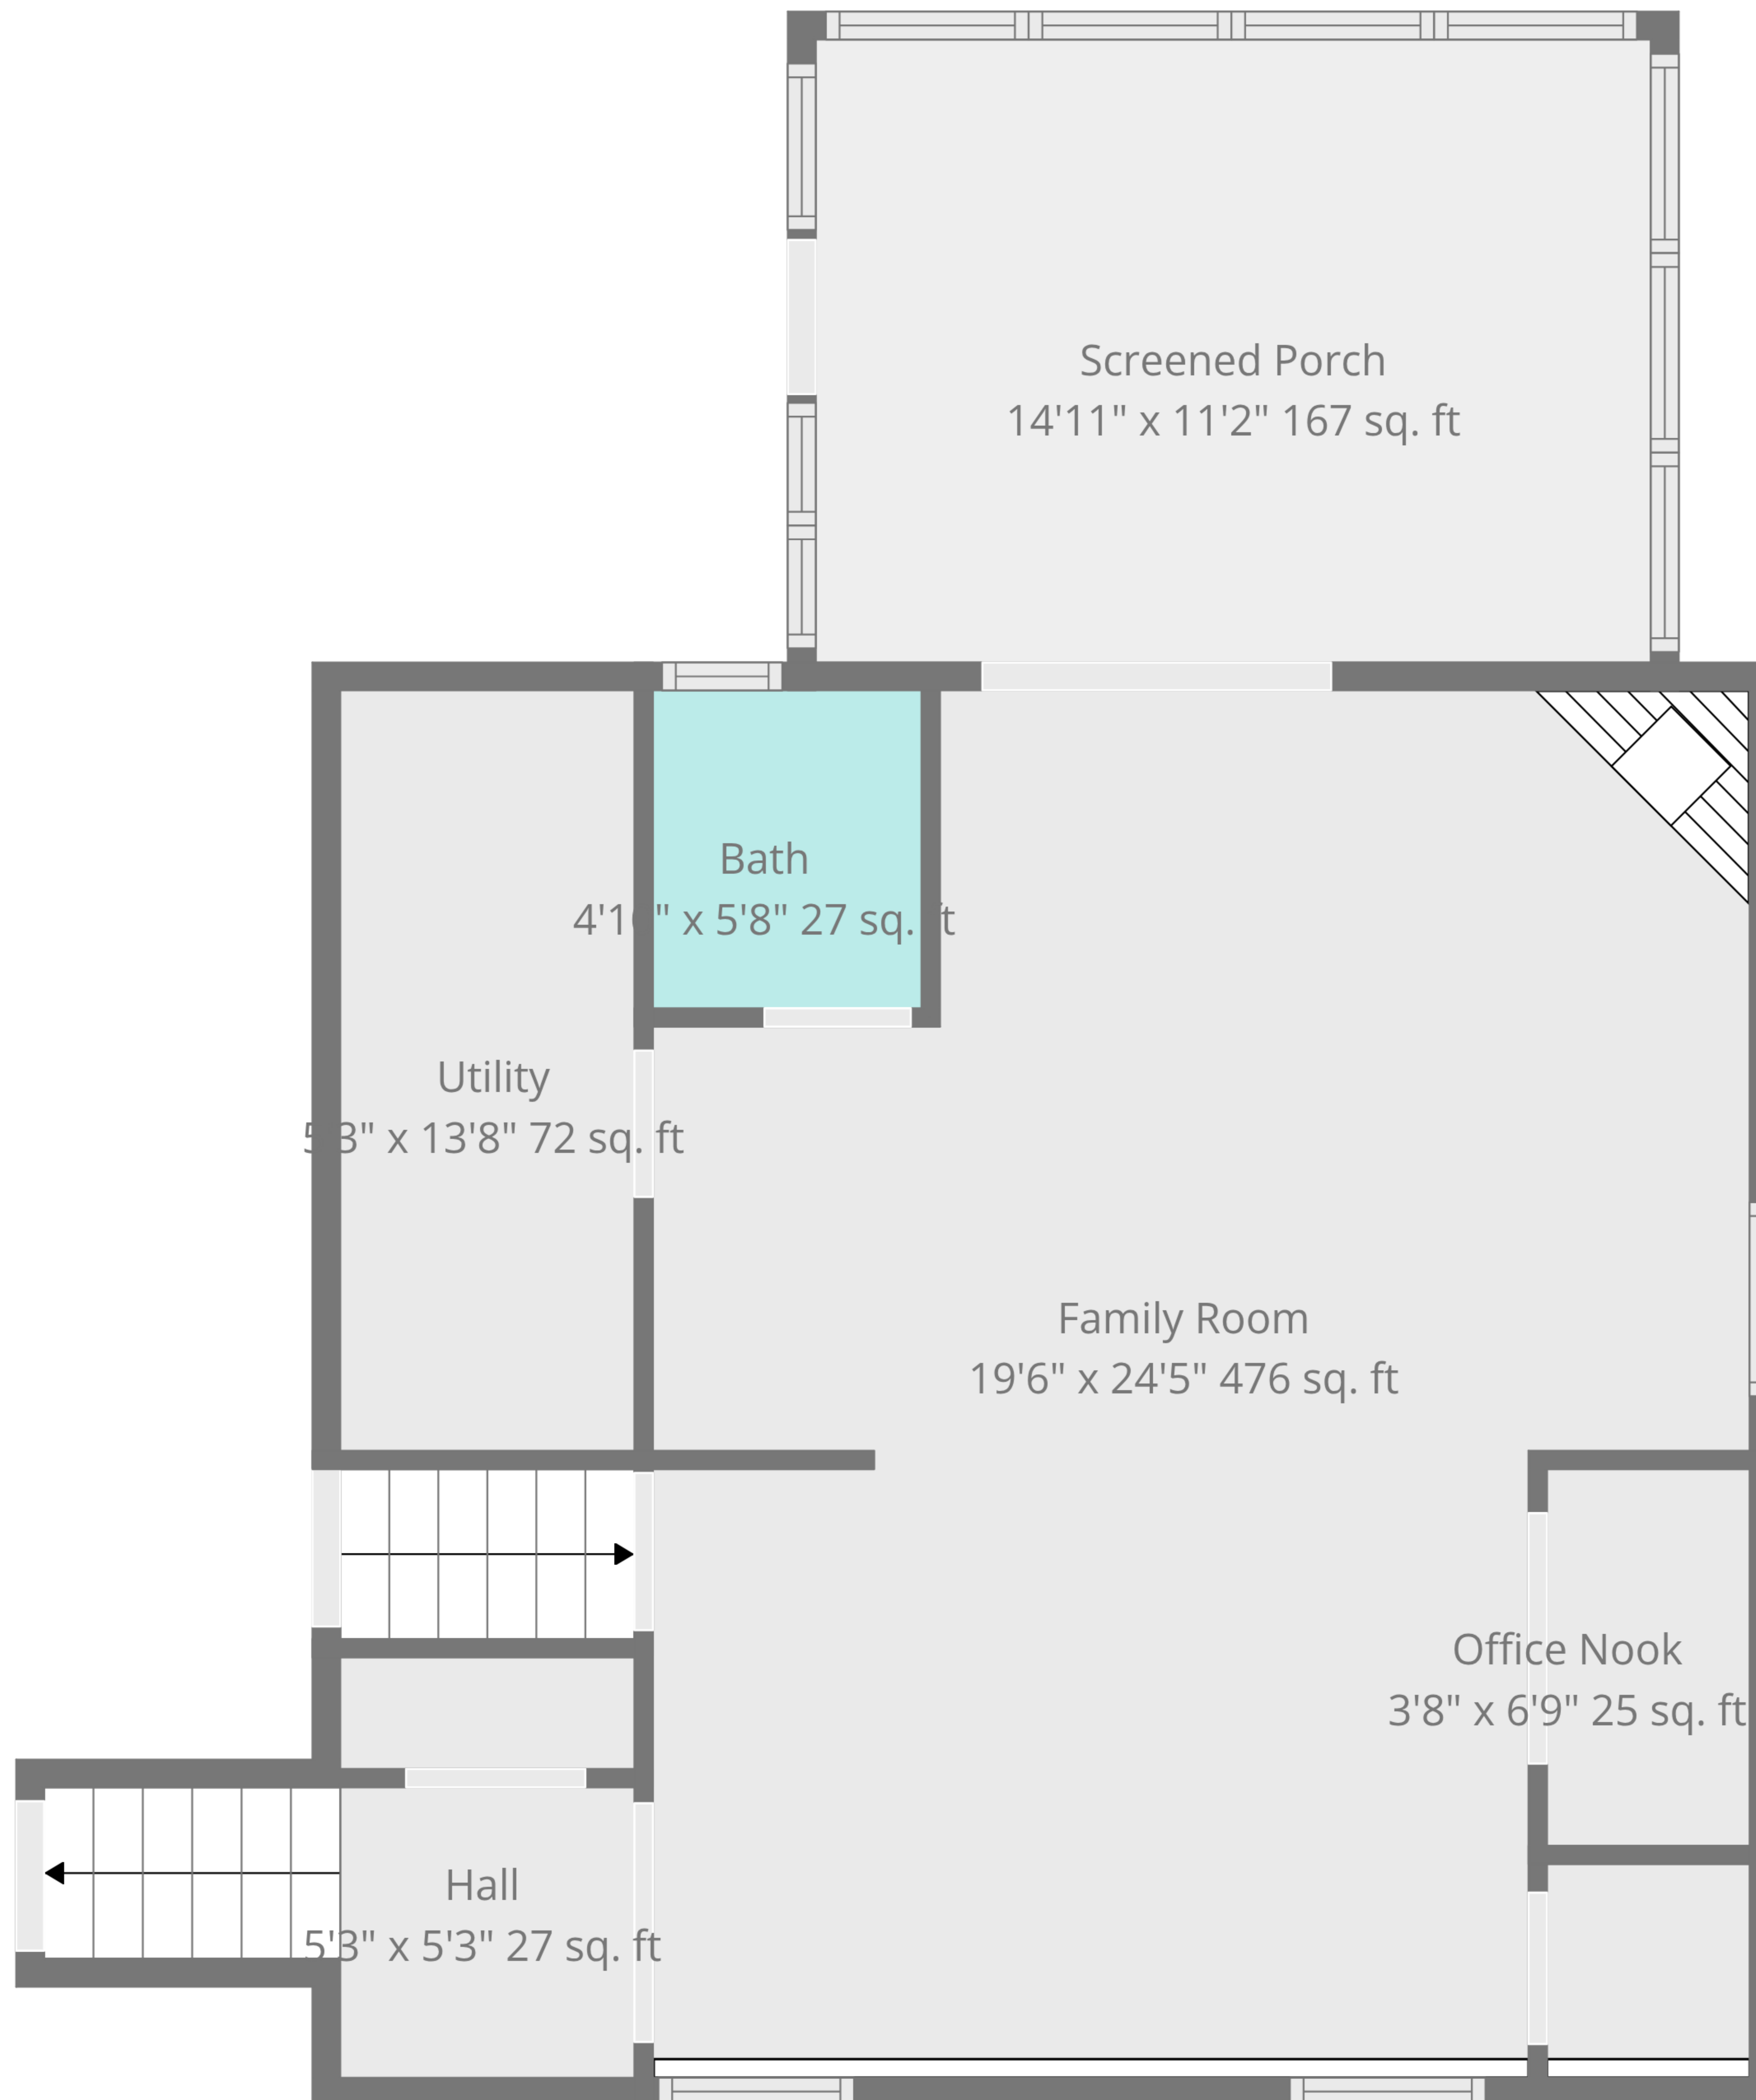

Garage
26'2" x 24'6" 641 sq. ft

Measurements Are Calculated Using Ai Tech, Deemed Very Reliable But Not Guaranteed.

Measurements Are Calculated Using Ai Tech, Deemed Very Reliable But Not Guaranteed.

Measurements Are Calculated Using Ai Tech, Deemed Very Reliable But Not Guaranteed.

2nd Floor

3rd Floor

Basement

1st Floor