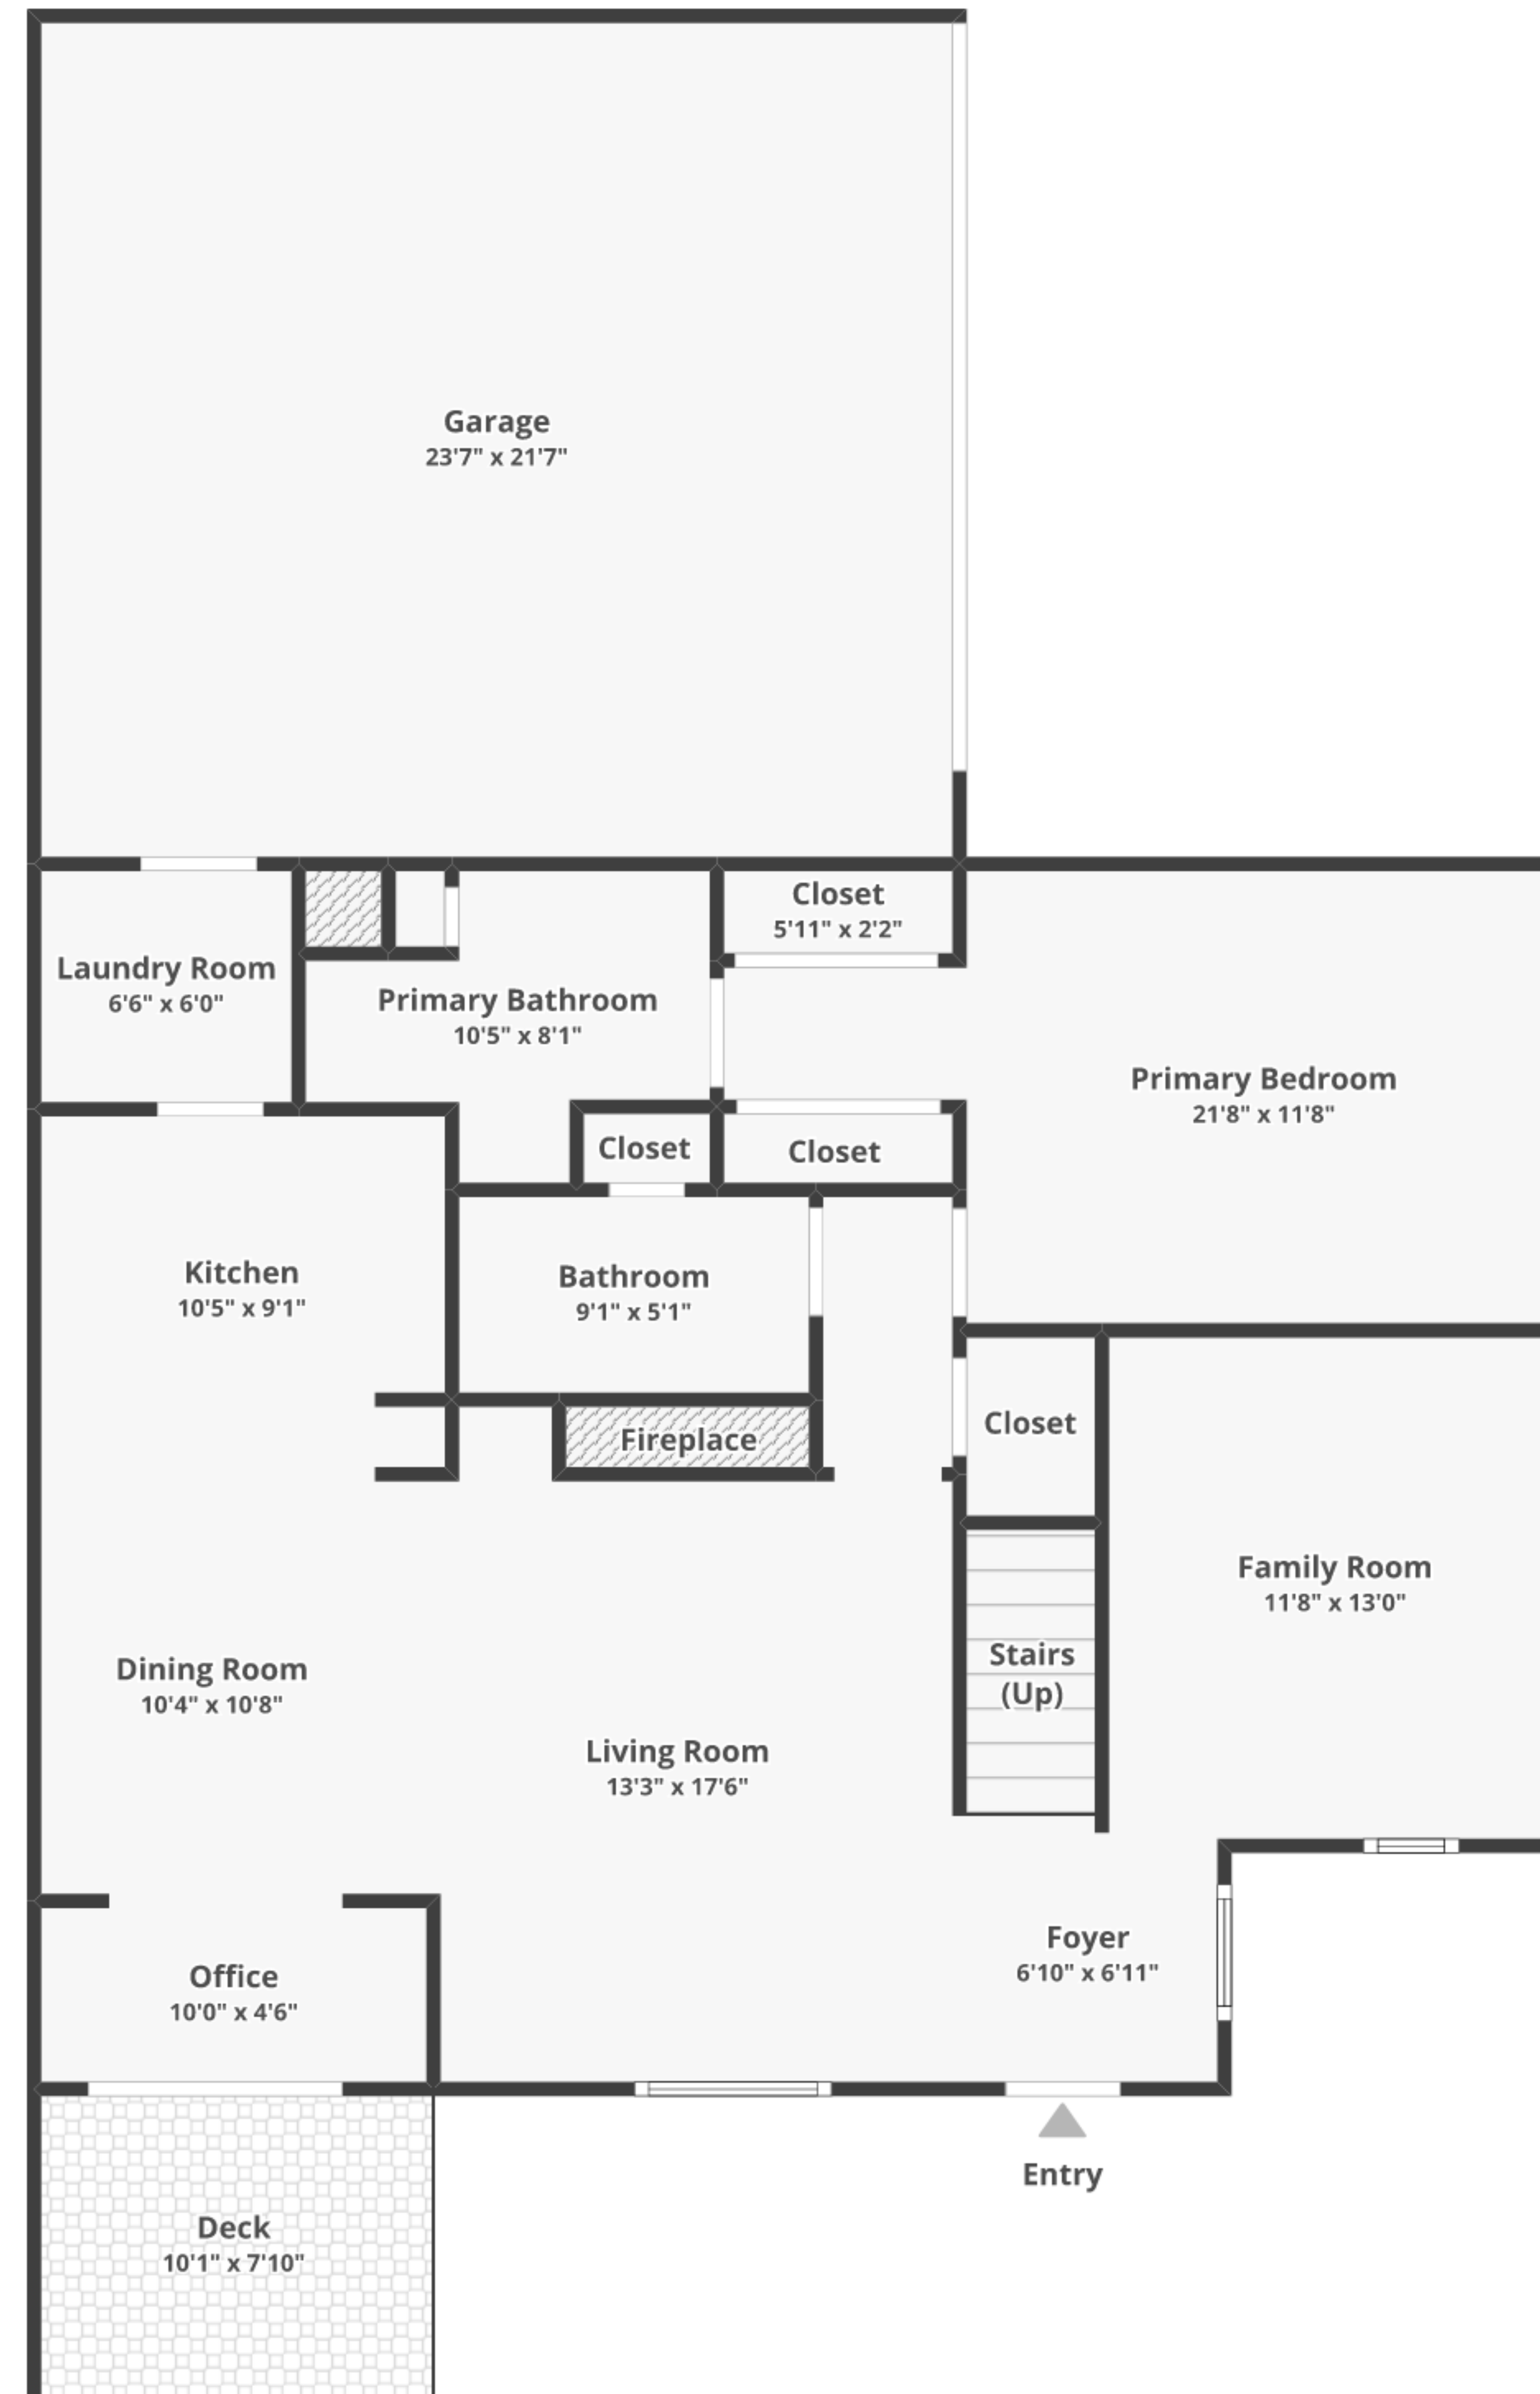

# 2110 Bayberry Ln # 2110, York, PA 17403

Total finished area: ~1,393.59 sq. ft.

Total unfinished area: ~15.12 sq. ft.

## Floor 1

Finished area: ~1,078.63 sq. ft.

Unfinished area: ~13.58 sq. ft.