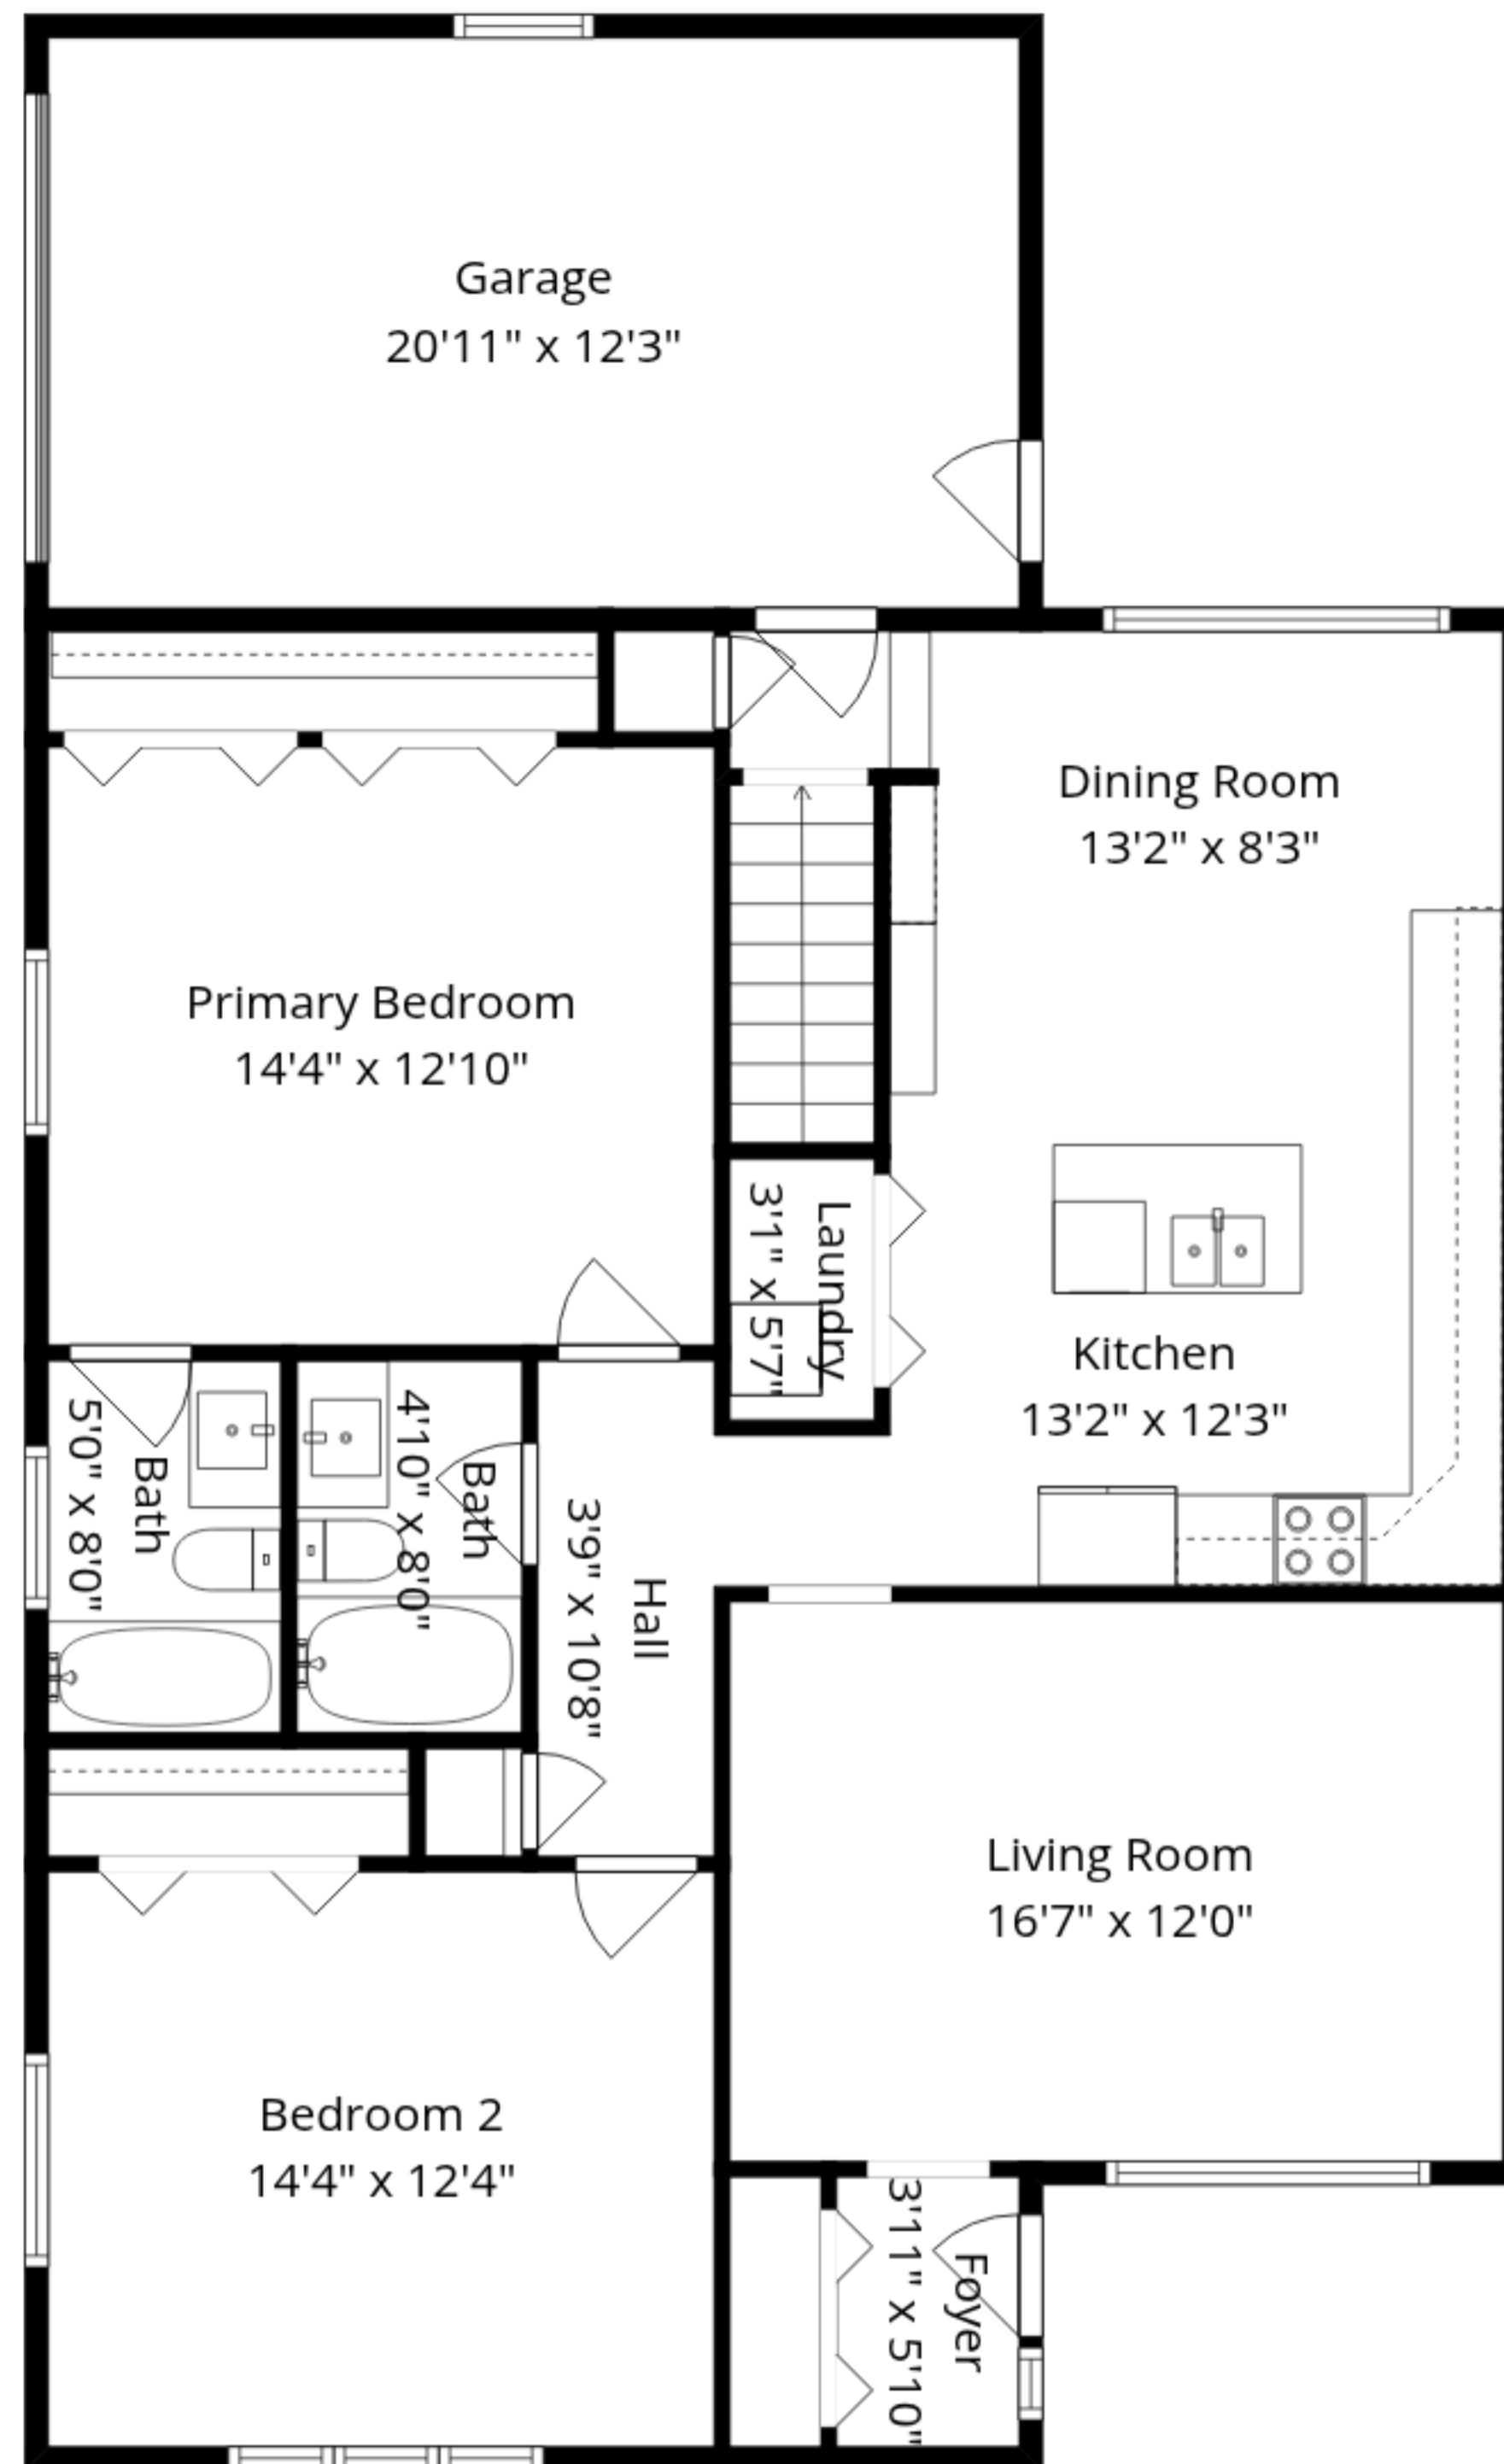

Total GLA: 2442 sq. ft | Total: 2737 sq. ft
 Lower floor: 1213 sq. ft (Excluded areas 16 sq. ft)
 Main floor: 1229 sq. ft (Excluded areas 279 sq. ft)

Sizes And Dimensions Are Approximate. Actual May Vary.

Lower Floor

Main Floor