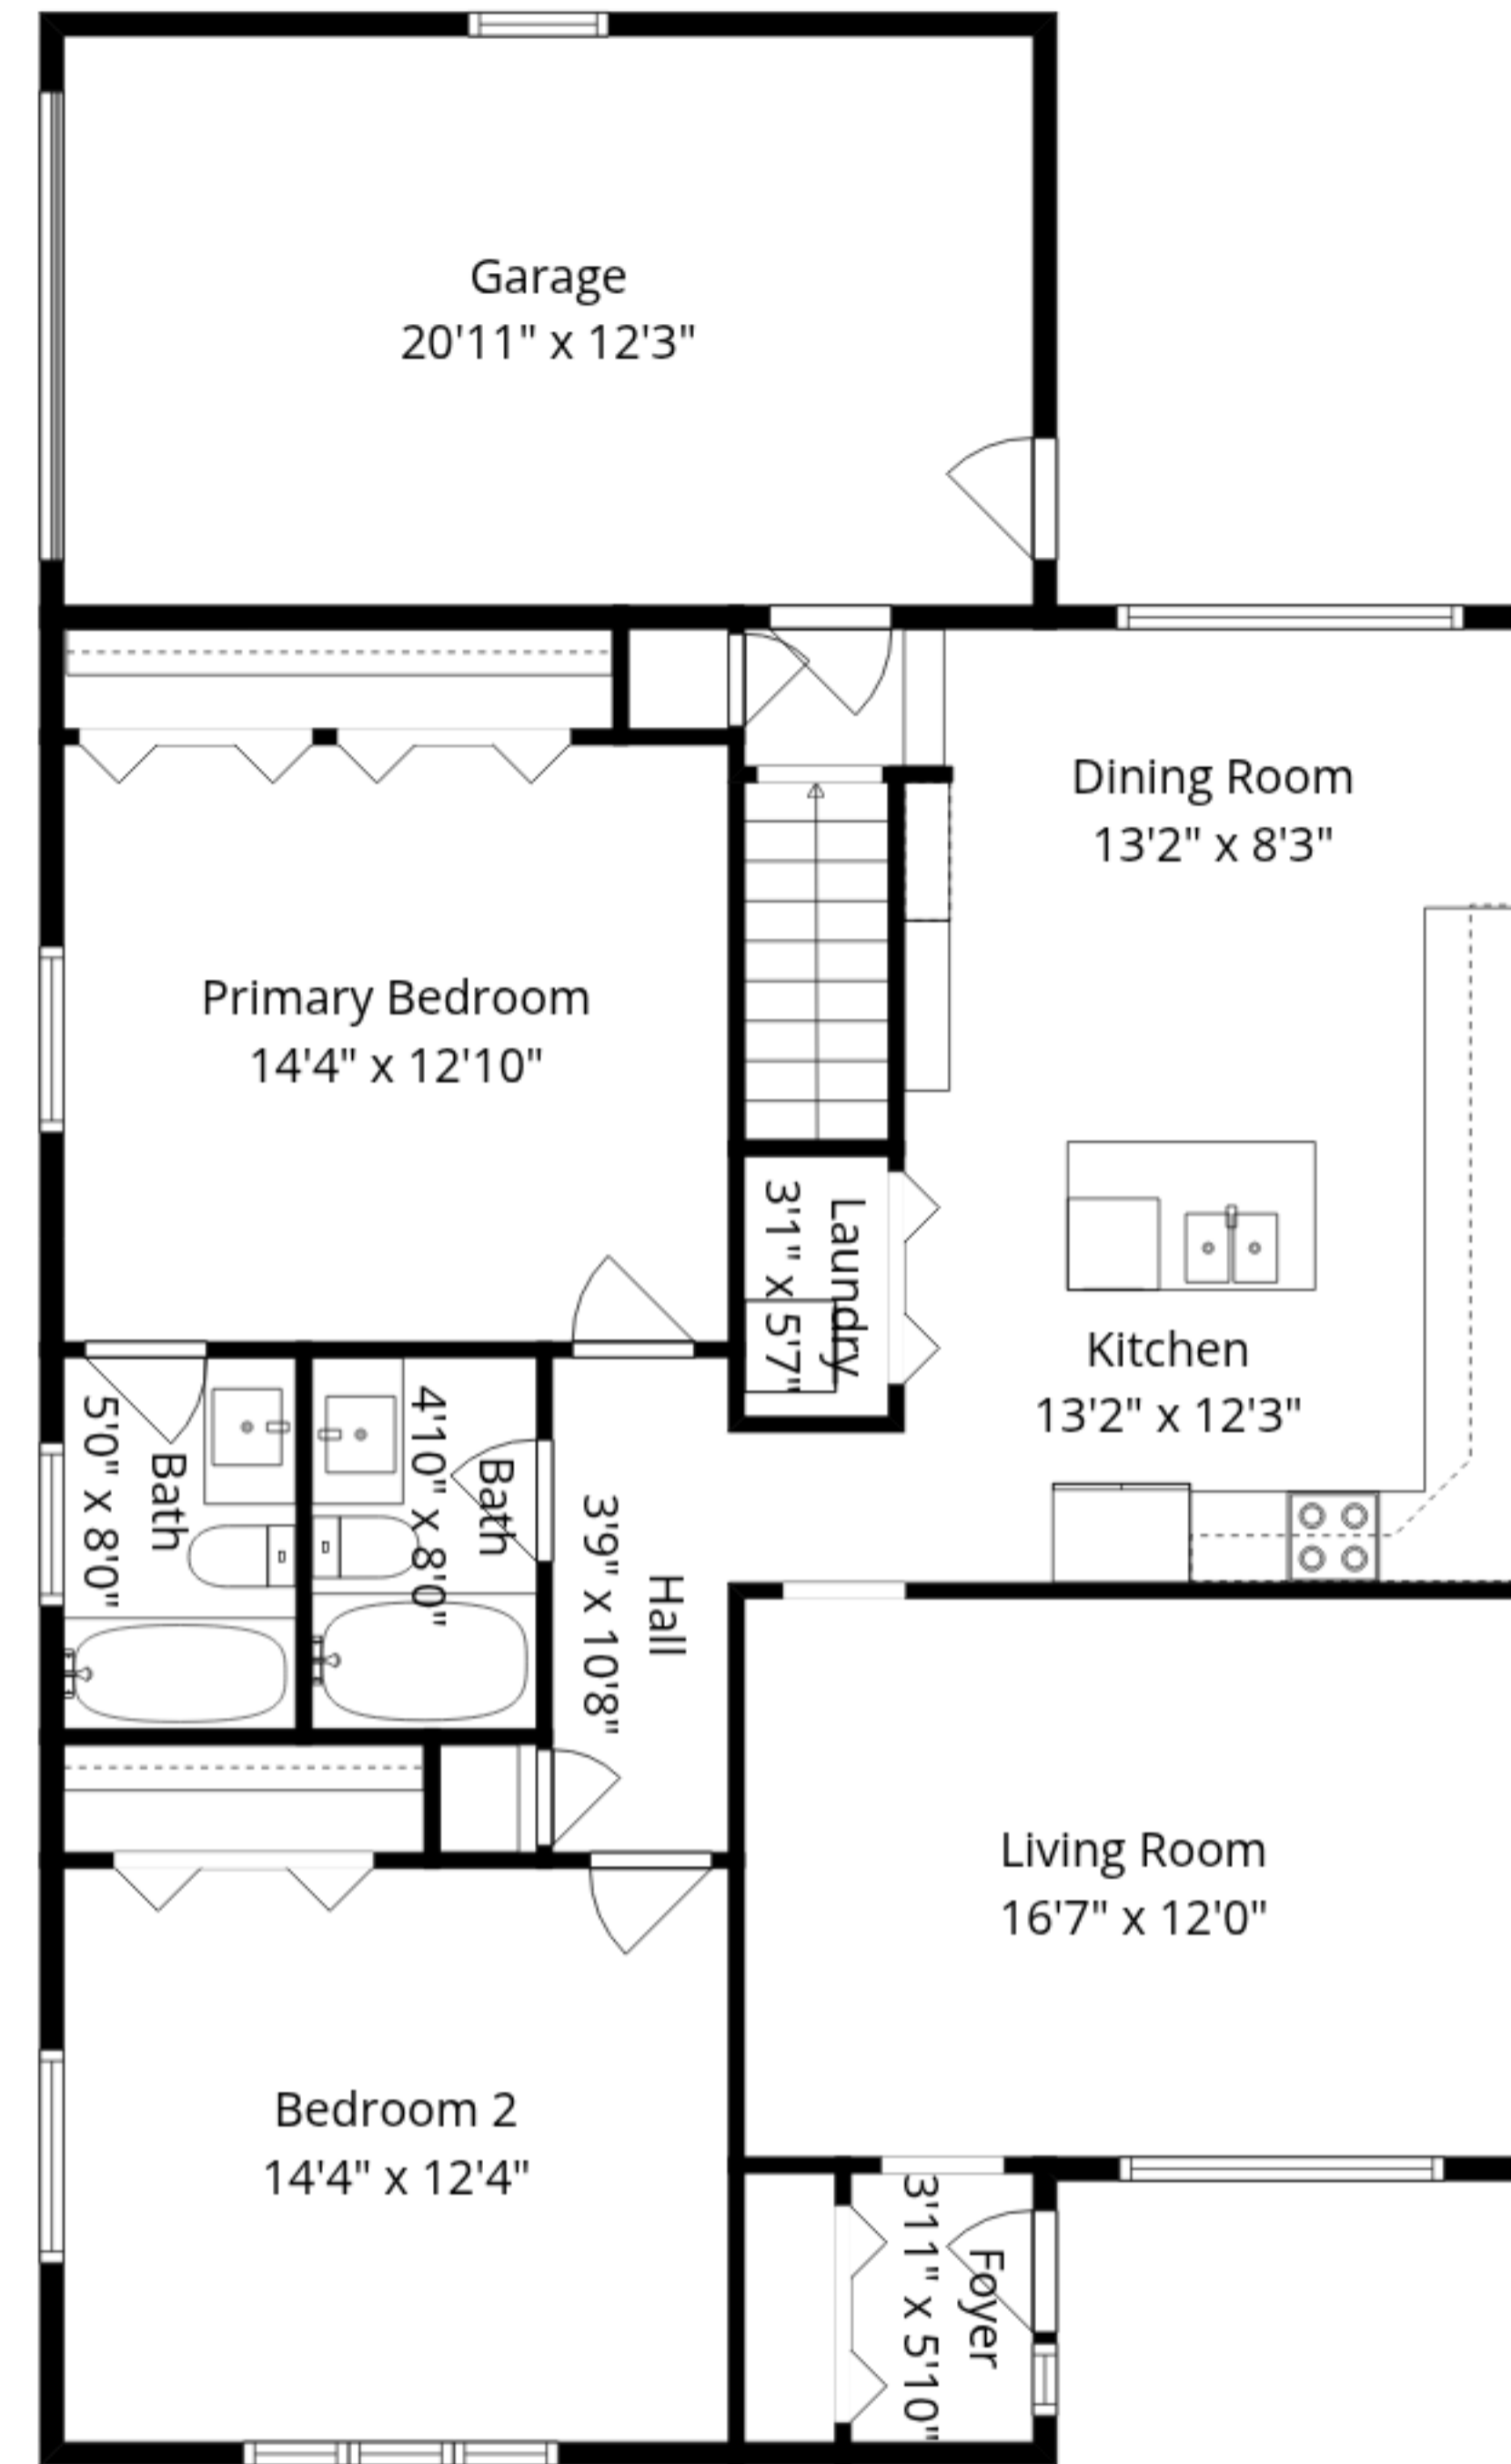

Total GLA: 2442 sq. ft | Total: 2737 sq. ft
 Lower floor: 1213 sq. ft (Excluded areas 16 sq. ft)
 Main floor: 1229 sq. ft (Excluded areas 279 sq. ft)

Sizes And Dimensions Are Approximate. Actual May Vary.

Lower Floor

Main Floor