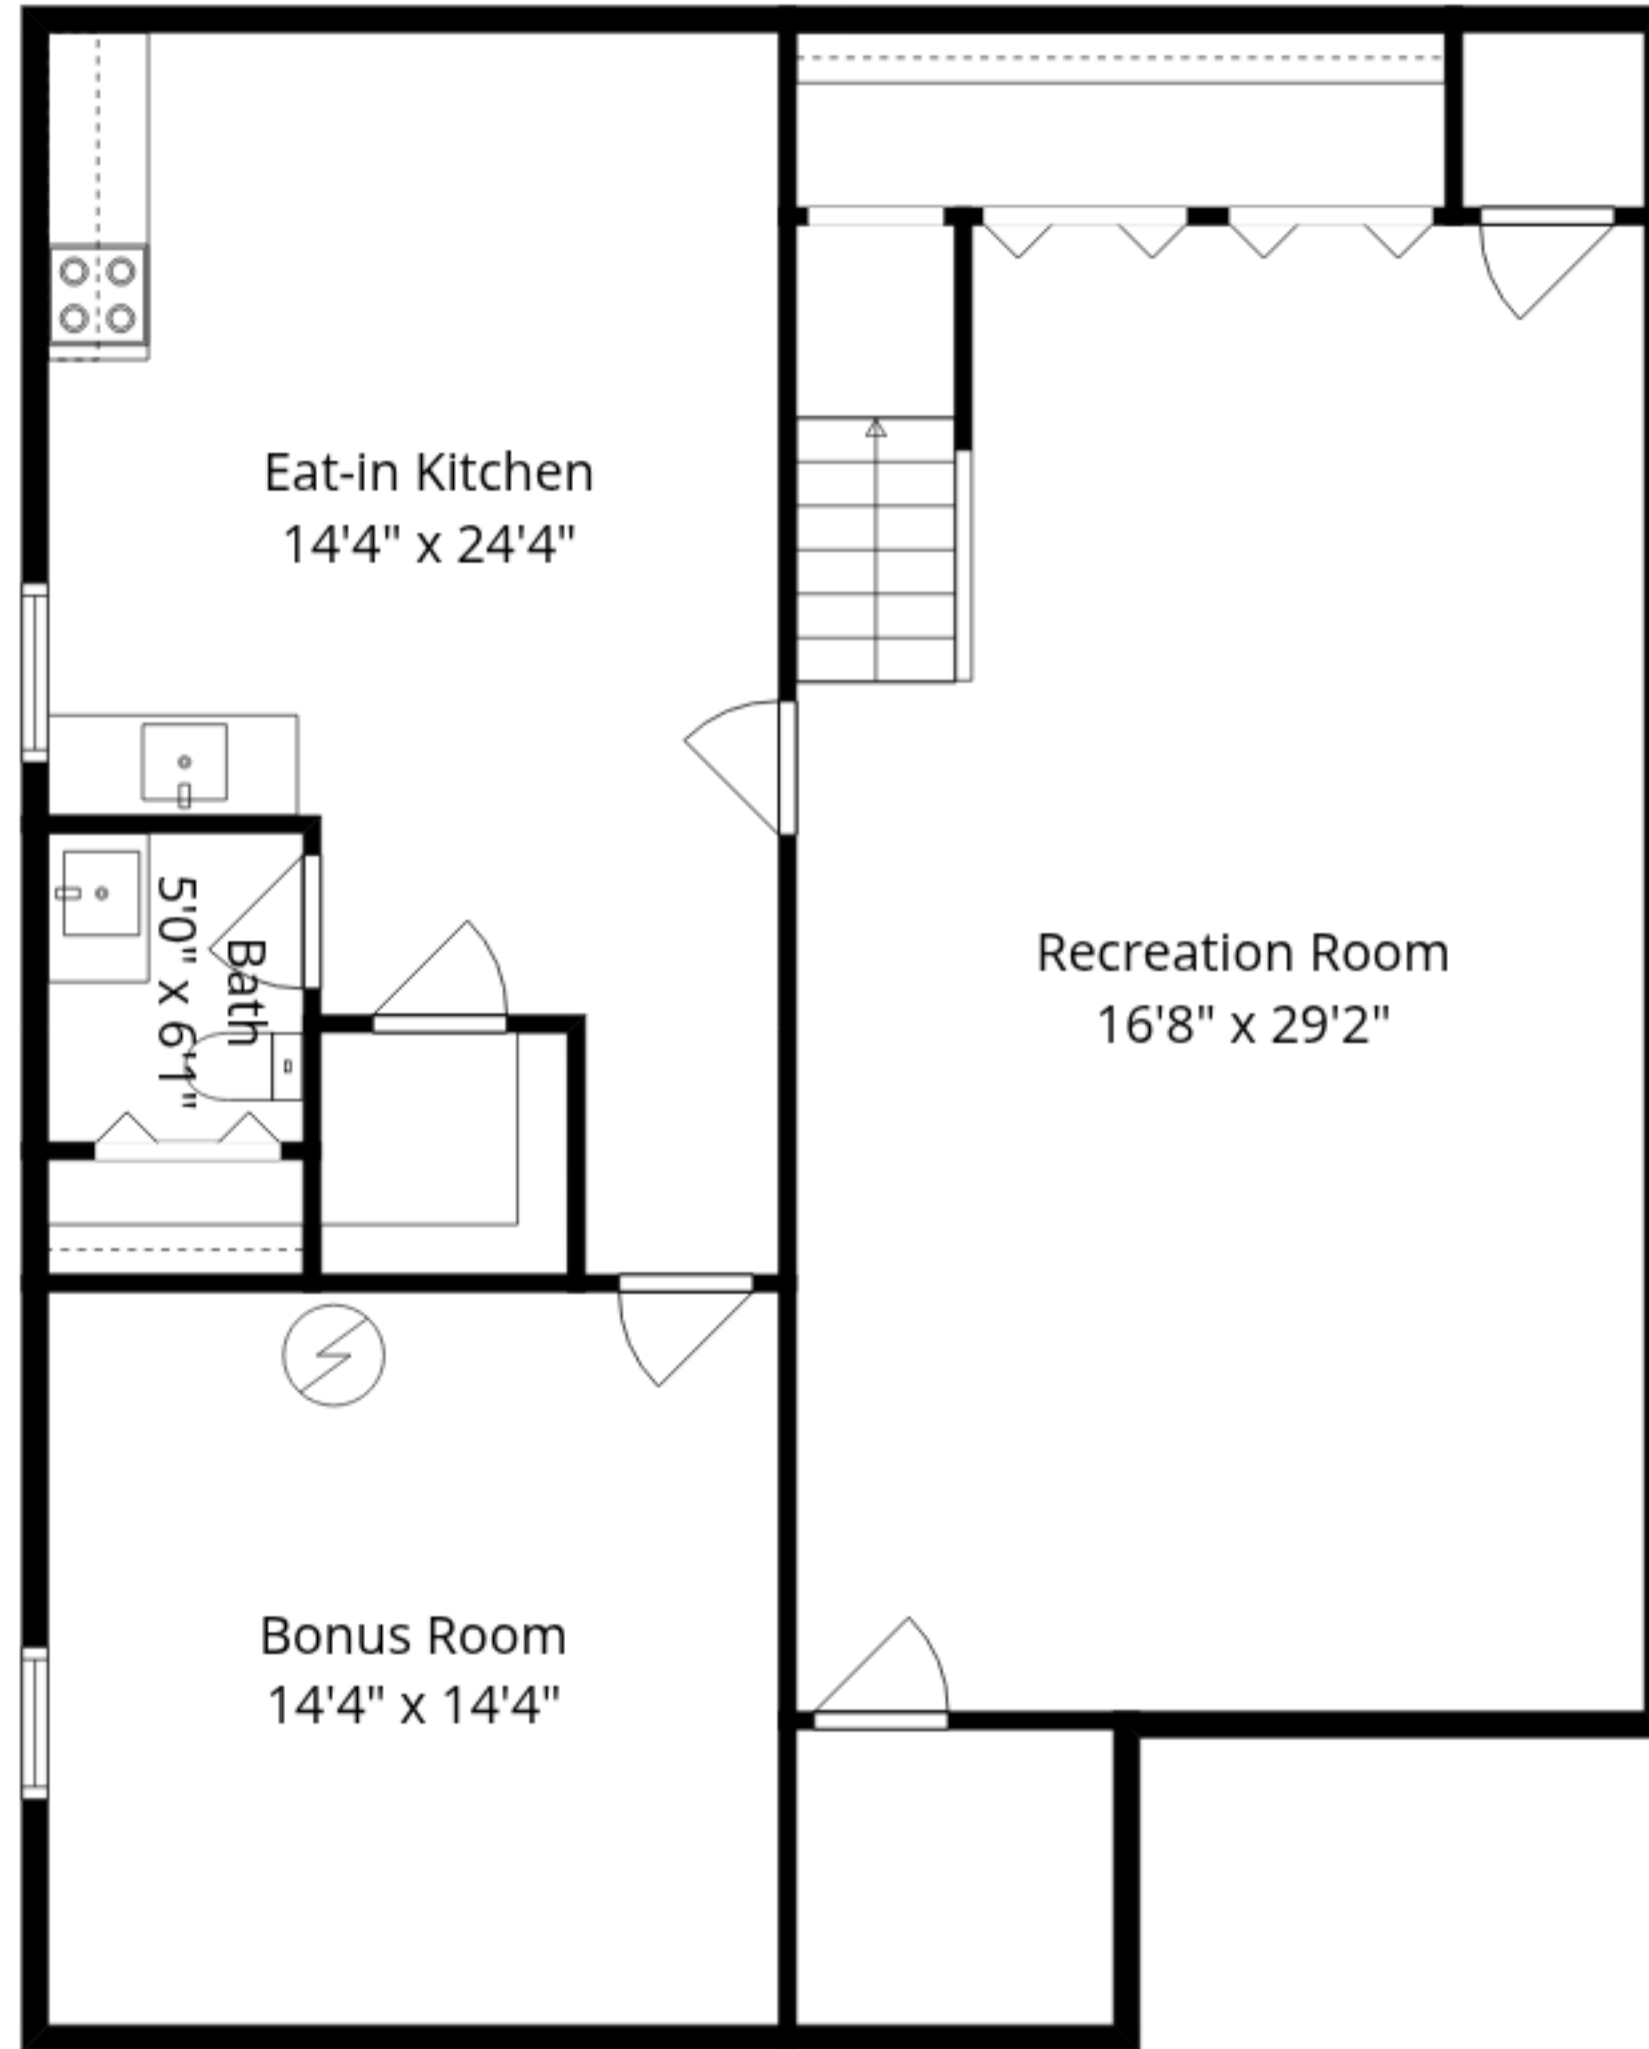

Total GLA: 2442 sq. ft | Total: 2737 sq. ft
 Lower floor: 1213 sq. ft (Excluded areas 16 sq. ft)
 Main floor: 1229 sq. ft (Excluded areas 279 sq. ft)

Sizes And Dimensions Are Approximate. Actual May Vary.

Lower Floor

Main Floor