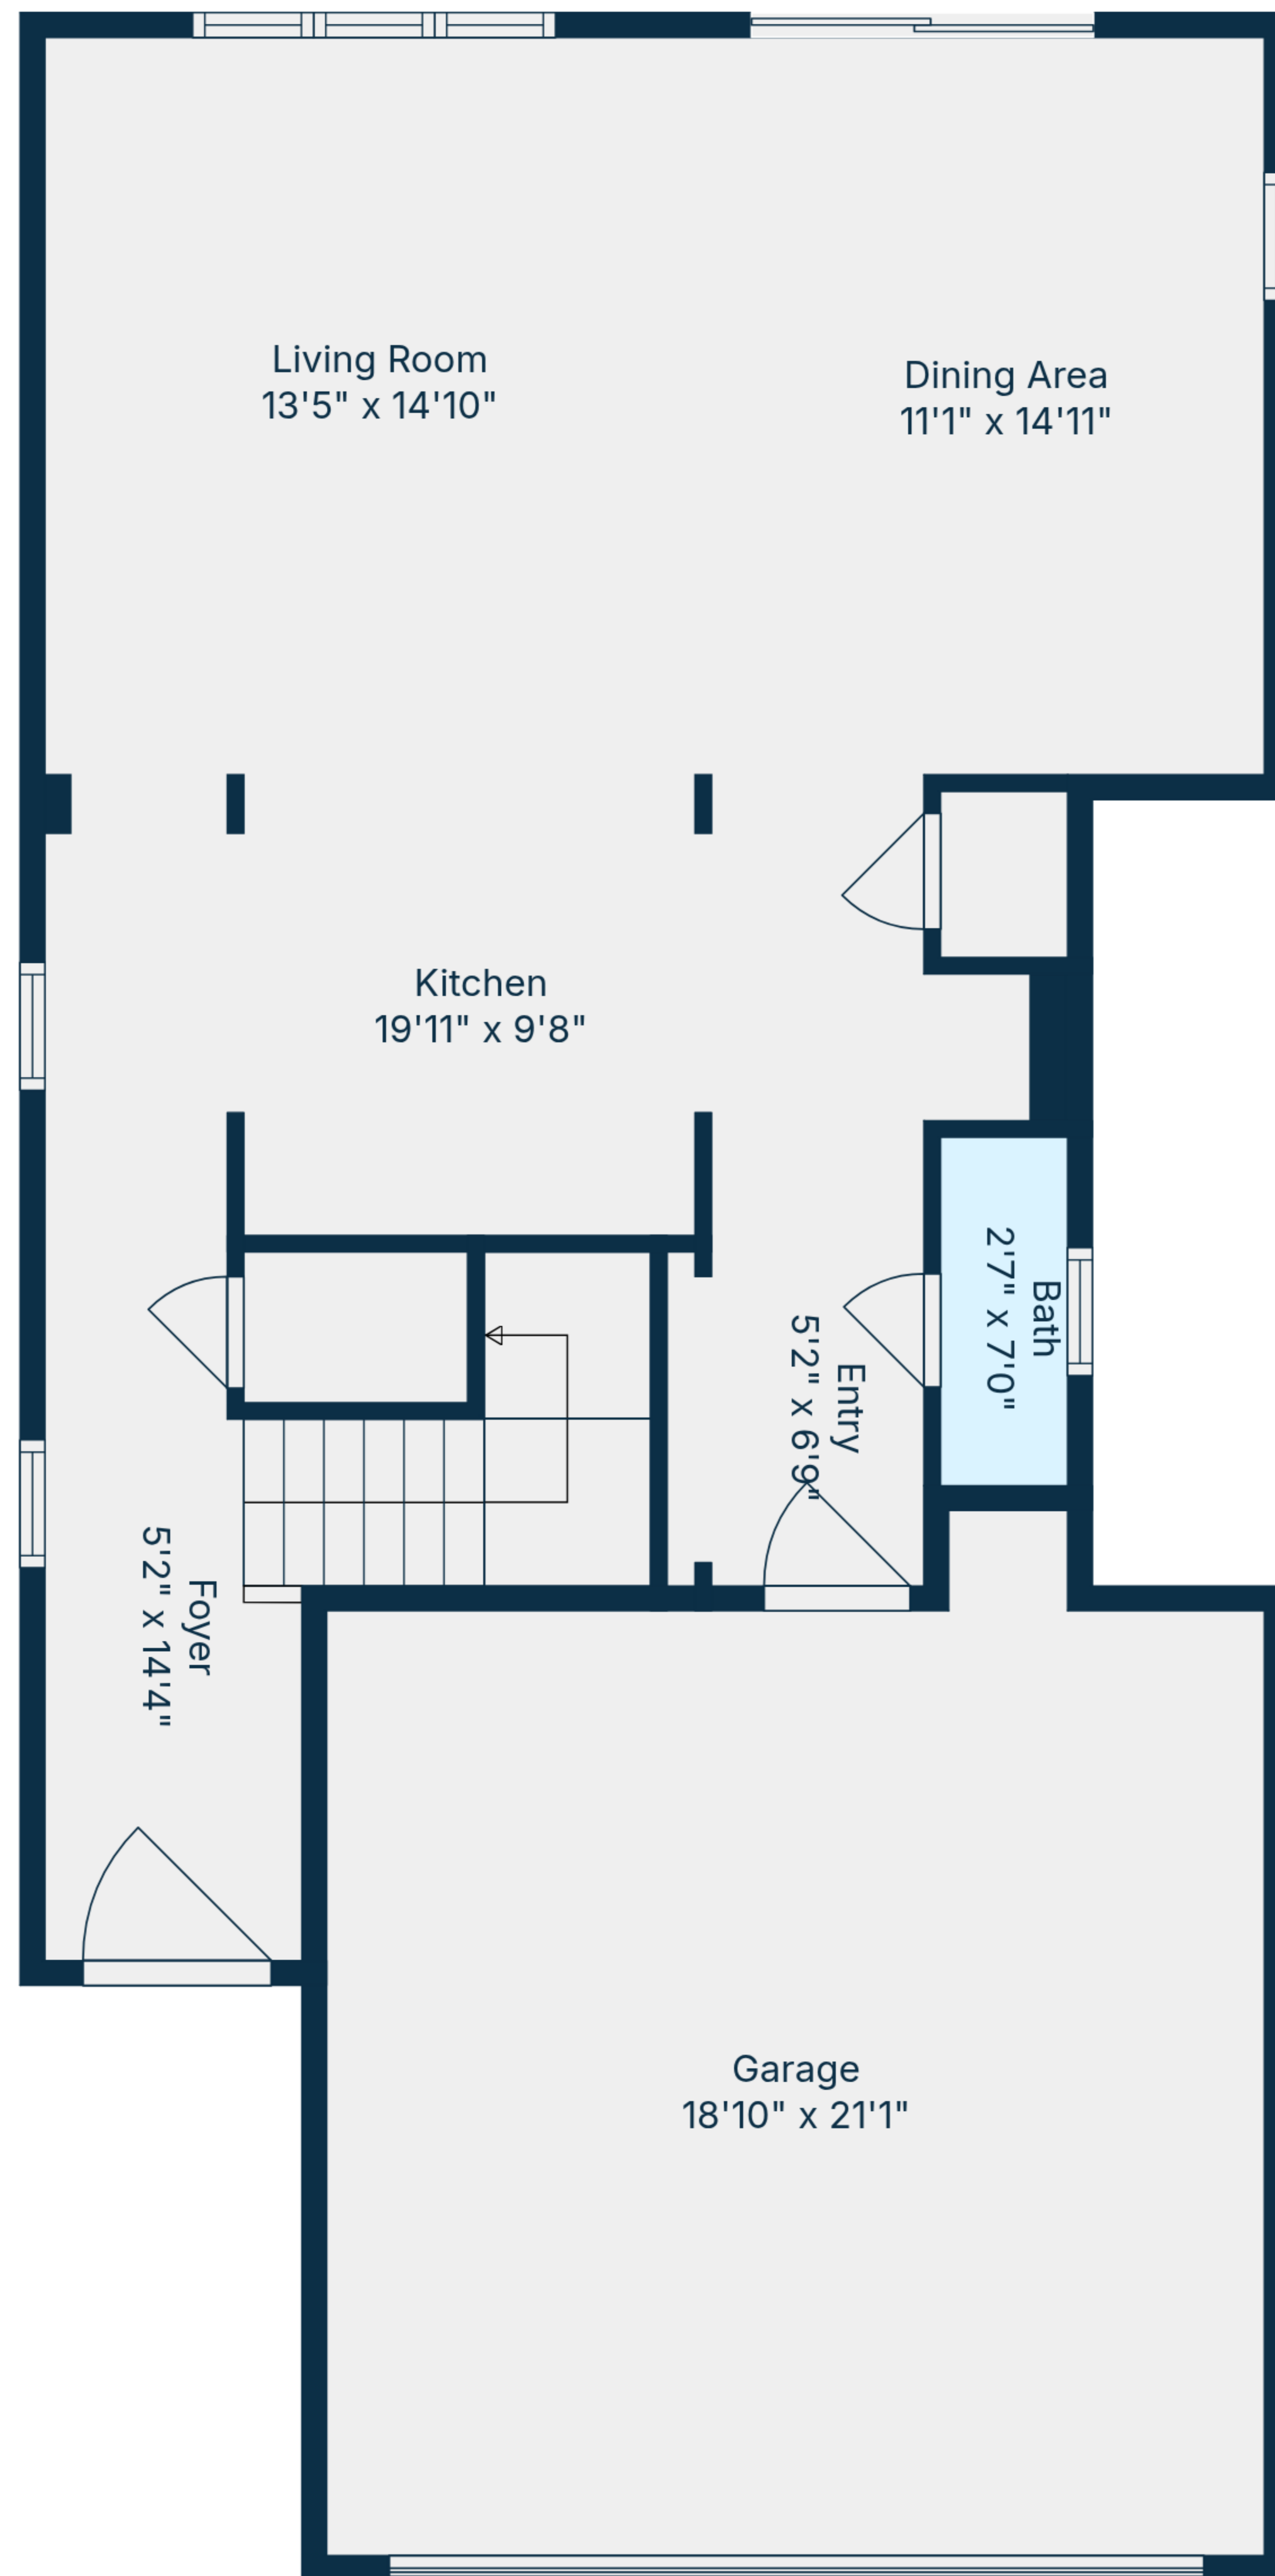

Total: 1719 sq. ft

1st Floor: 738 sq. Ft, 2nd Floor: 981 sq. ft

Excluded Areas: Garage: 366 sq. Ft, Walls: 165 sq. ft

Total: 1719 sq. ft
 1st Floor: 738 sq. Ft, 2nd Floor: 981 sq. ft
 Excluded Areas: Garage: 366 sq. Ft, Walls: 165 sq. ft

1st Floor

2nd Floor

Total: 1719 sq. ft
 1st Floor: 738 sq. Ft, 2nd Floor: 981 sq. ft
 Excluded Areas: Garage: 366 sq. Ft, Walls: 165 sq. ft