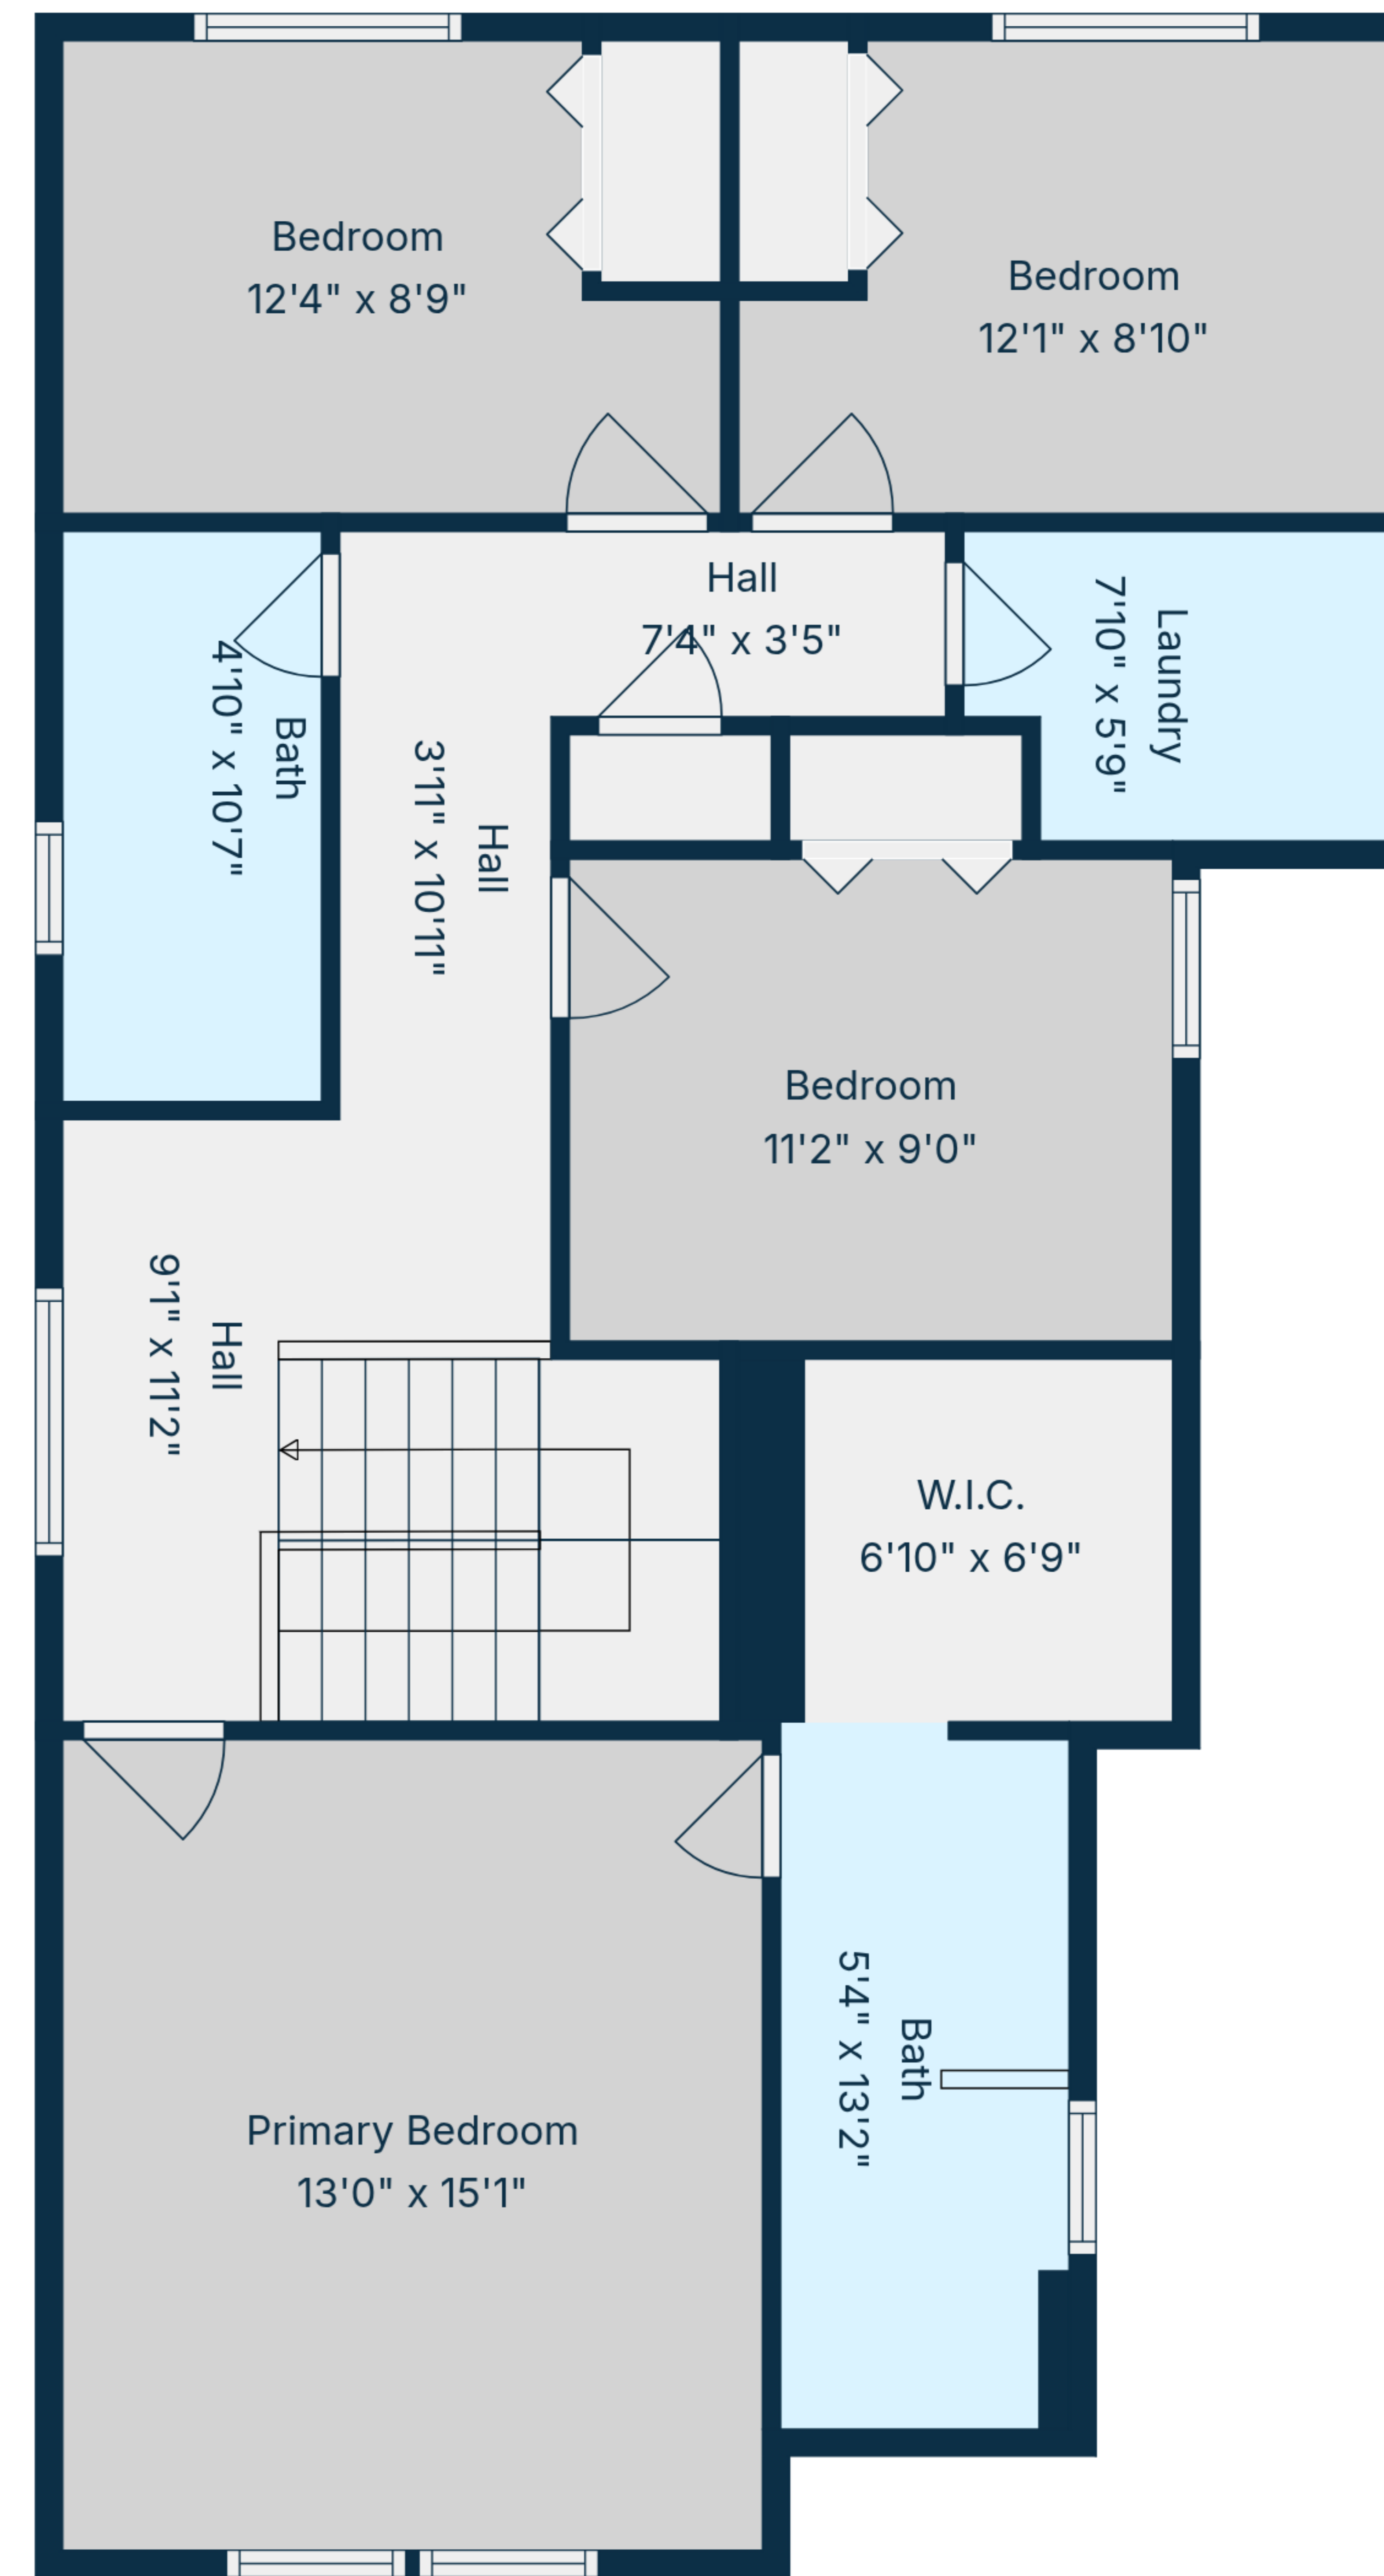

Total: 1719 sq. ft

1st Floor: 738 sq. Ft, 2nd Floor: 981 sq. ft

Excluded Areas: Garage: 366 sq. Ft, Walls: 165 sq. ft

Total: 1719 sq. ft
 1st Floor: 738 sq. Ft, 2nd Floor: 981 sq. ft
 Excluded Areas: Garage: 366 sq. Ft, Walls: 165 sq. ft

1st Floor

2nd Floor

Total: 1719 sq. ft
 1st Floor: 738 sq. Ft, 2nd Floor: 981 sq. ft
 Excluded Areas: Garage: 366 sq. Ft, Walls: 165 sq. ft