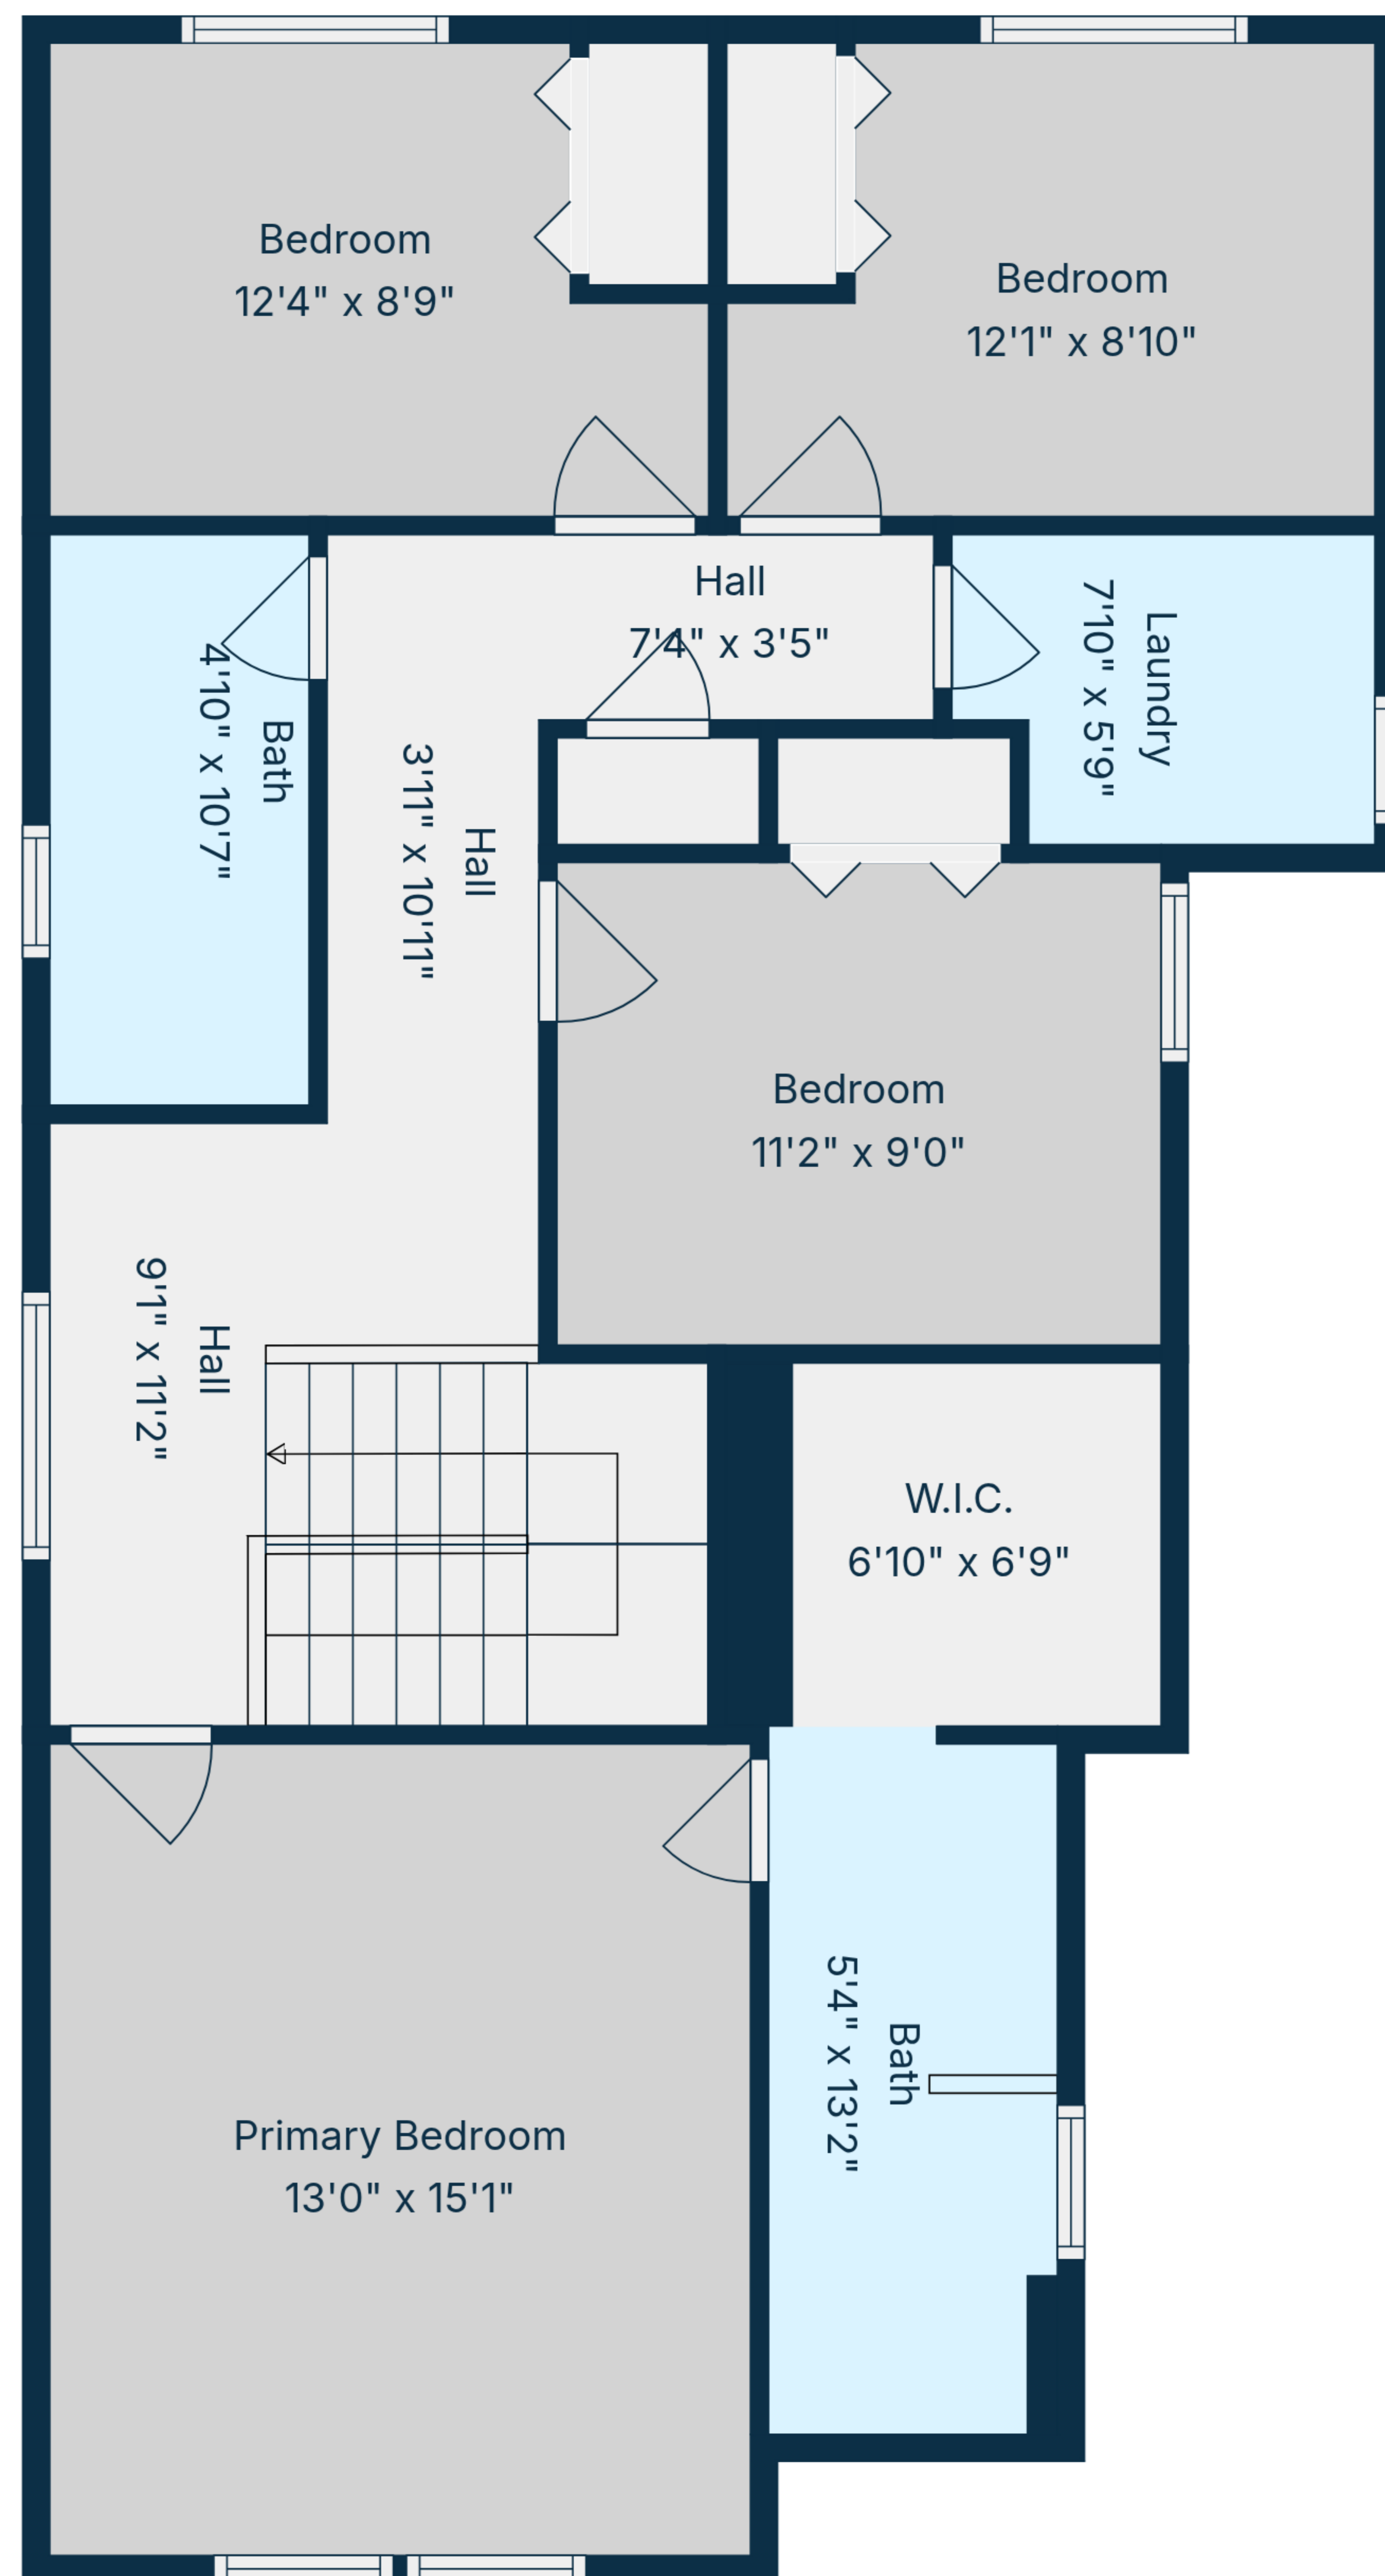

Total: 1719 sq. ft

1st Floor: 738 sq. Ft, 2nd Floor: 981 sq. ft

Excluded Areas: Garage: 366 sq. Ft, Walls: 165 sq. ft

Total: 1719 sq. ft
 1st Floor: 738 sq. Ft, 2nd Floor: 981 sq. ft
 Excluded Areas: Garage: 366 sq. Ft, Walls: 165 sq. ft

1st Floor

2nd Floor

Total: 1719 sq. ft
 1st Floor: 738 sq. Ft, 2nd Floor: 981 sq. ft
 Excluded Areas: Garage: 366 sq. Ft, Walls: 165 sq. ft