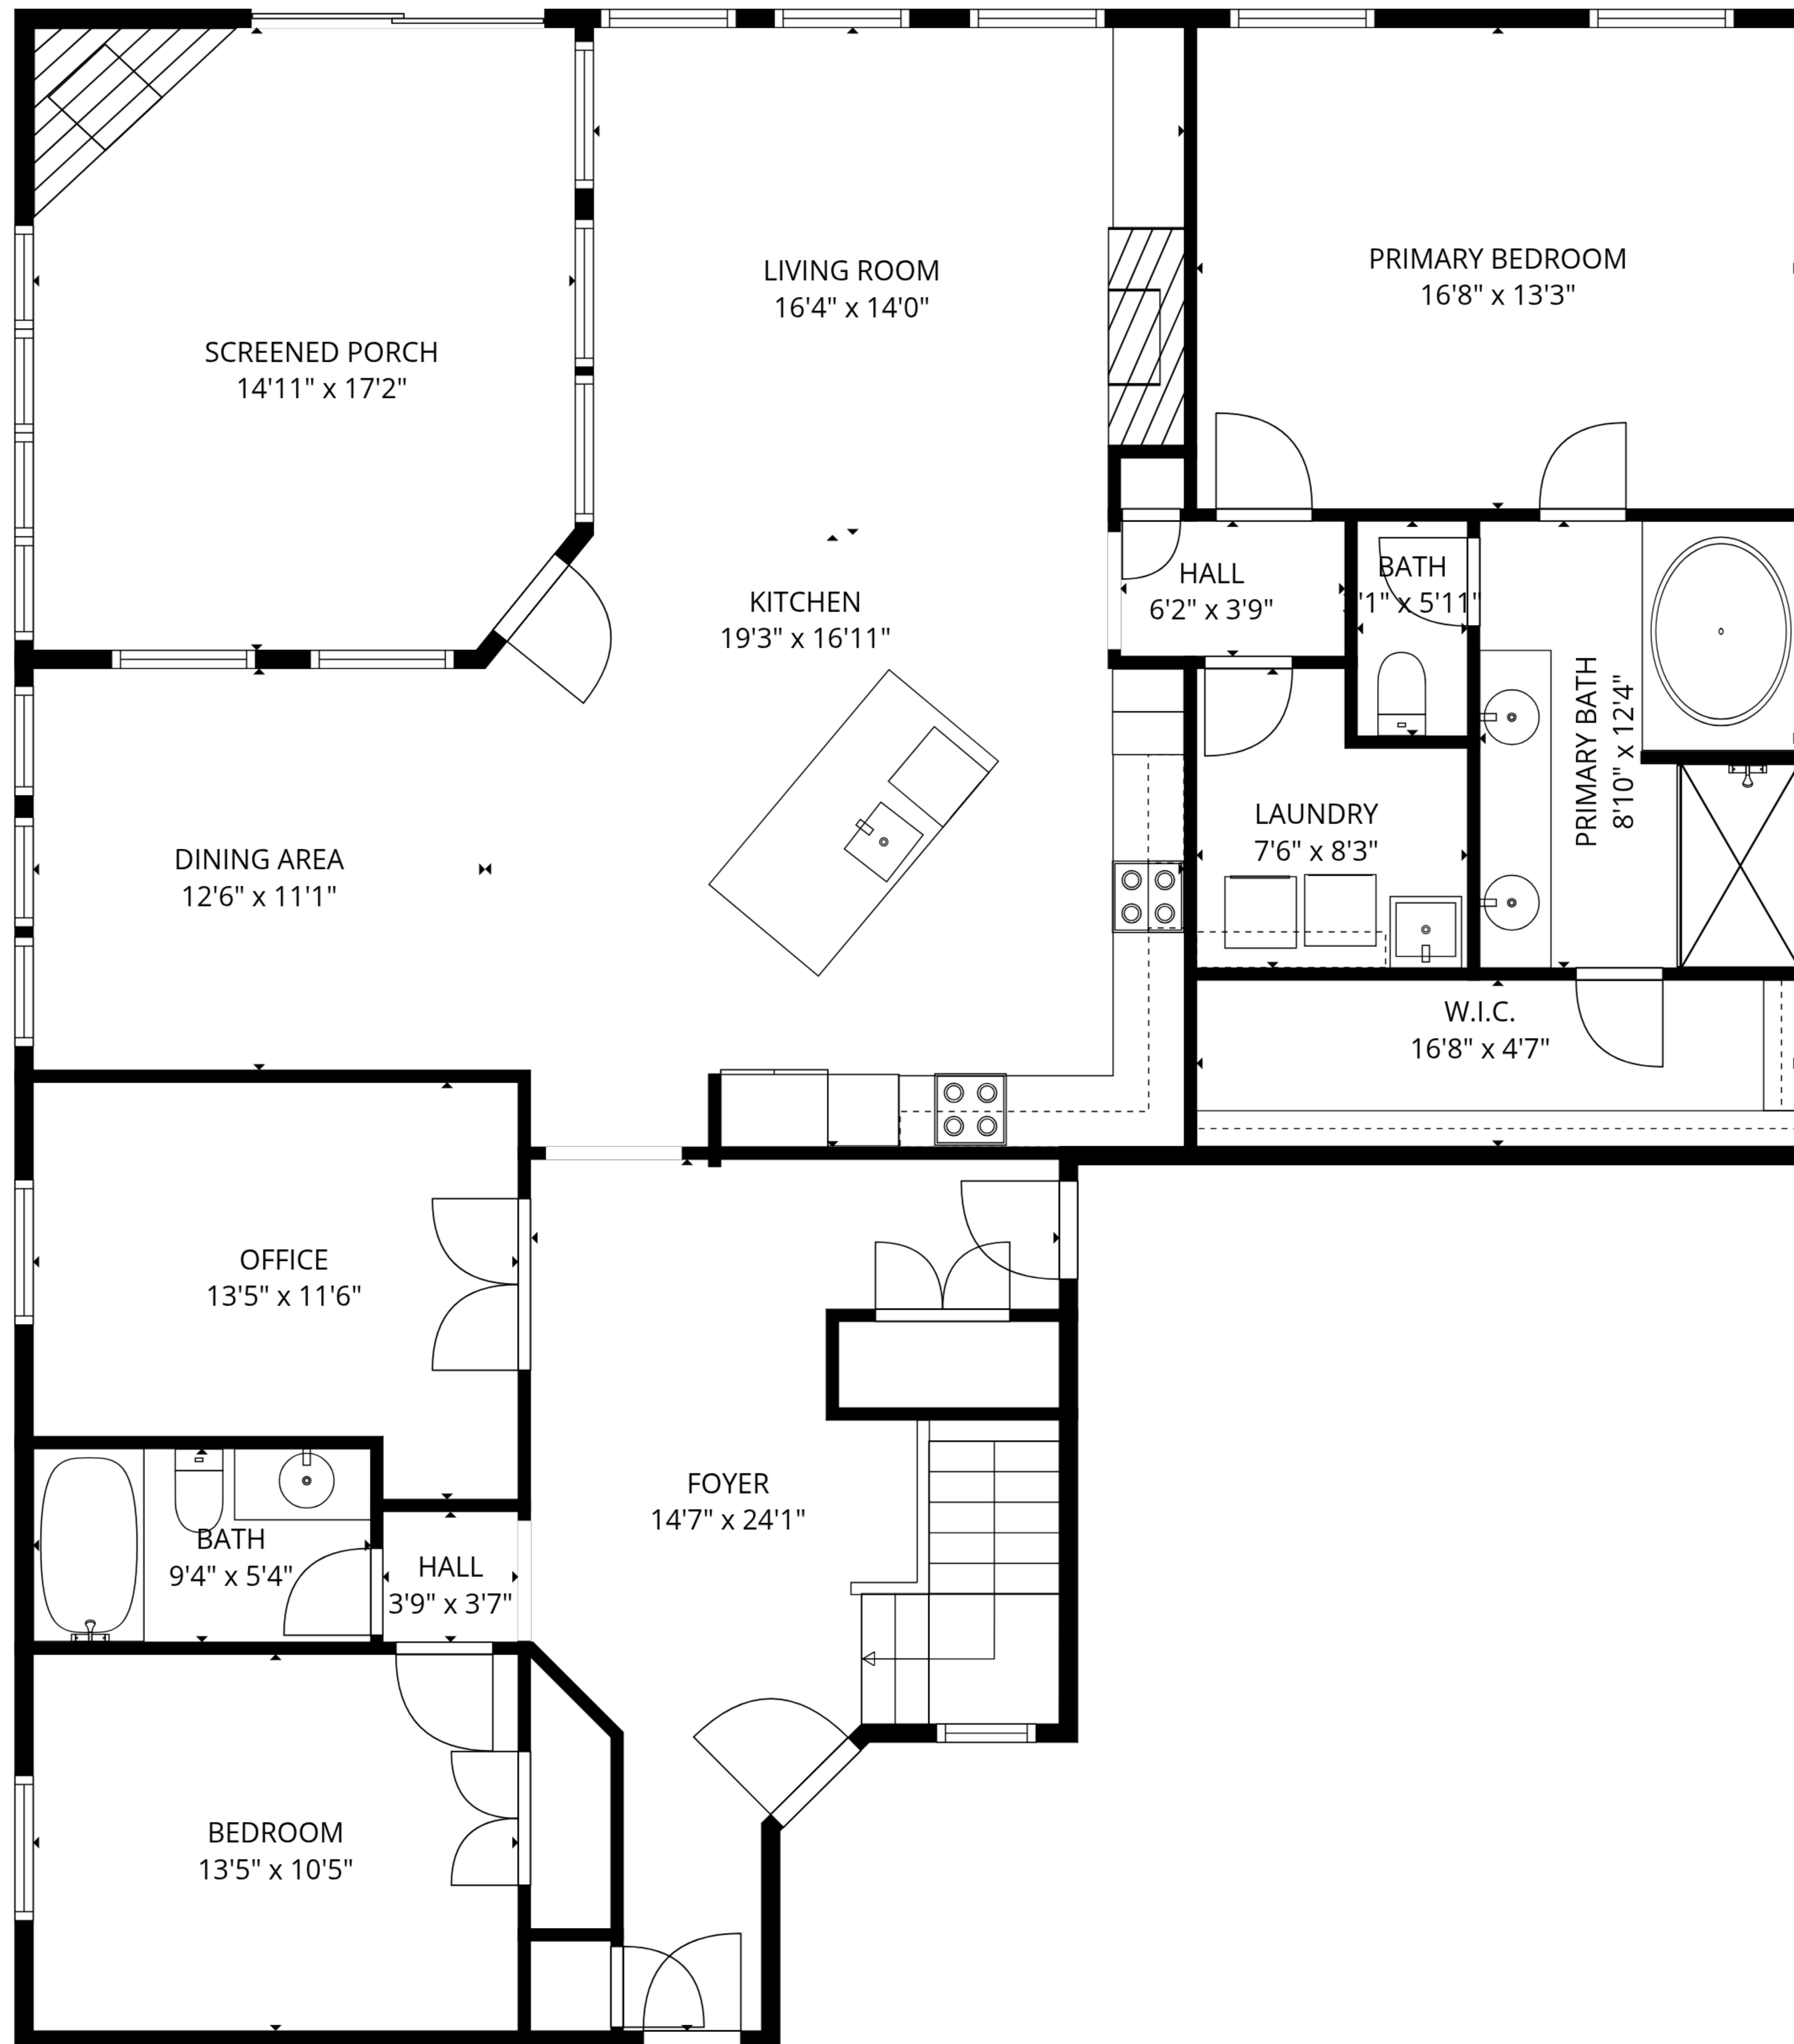

TOTAL: 3398 sq. ft

Basement: 1537 sq. ft, 1st floor: 1861 sq. ft

EXCLUDED AREAS: UTILITY: 283 sq. ft, SCREENED PORCH: 252 sq. ft, WALLS: 223 sq. ft

TOTAL: 3398 sq. ft

Basement: 1537 sq. ft, 1st floor: 1861 sq. ft

EXCLUDED AREAS: UTILITY: 283 sq. ft, SCREENED PORCH: 252 sq. ft, WALLS: 223 sq. ft

Basement

1st floor

TOTAL: 3398 sq. ft
 Basement: 1537 sq. ft, 1st floor: 1861 sq. ft
 EXCLUDED AREAS: UTILITY: 283 sq. ft, SCREENED PORCH: 252 sq. ft, WALLS: 223 sq. ft