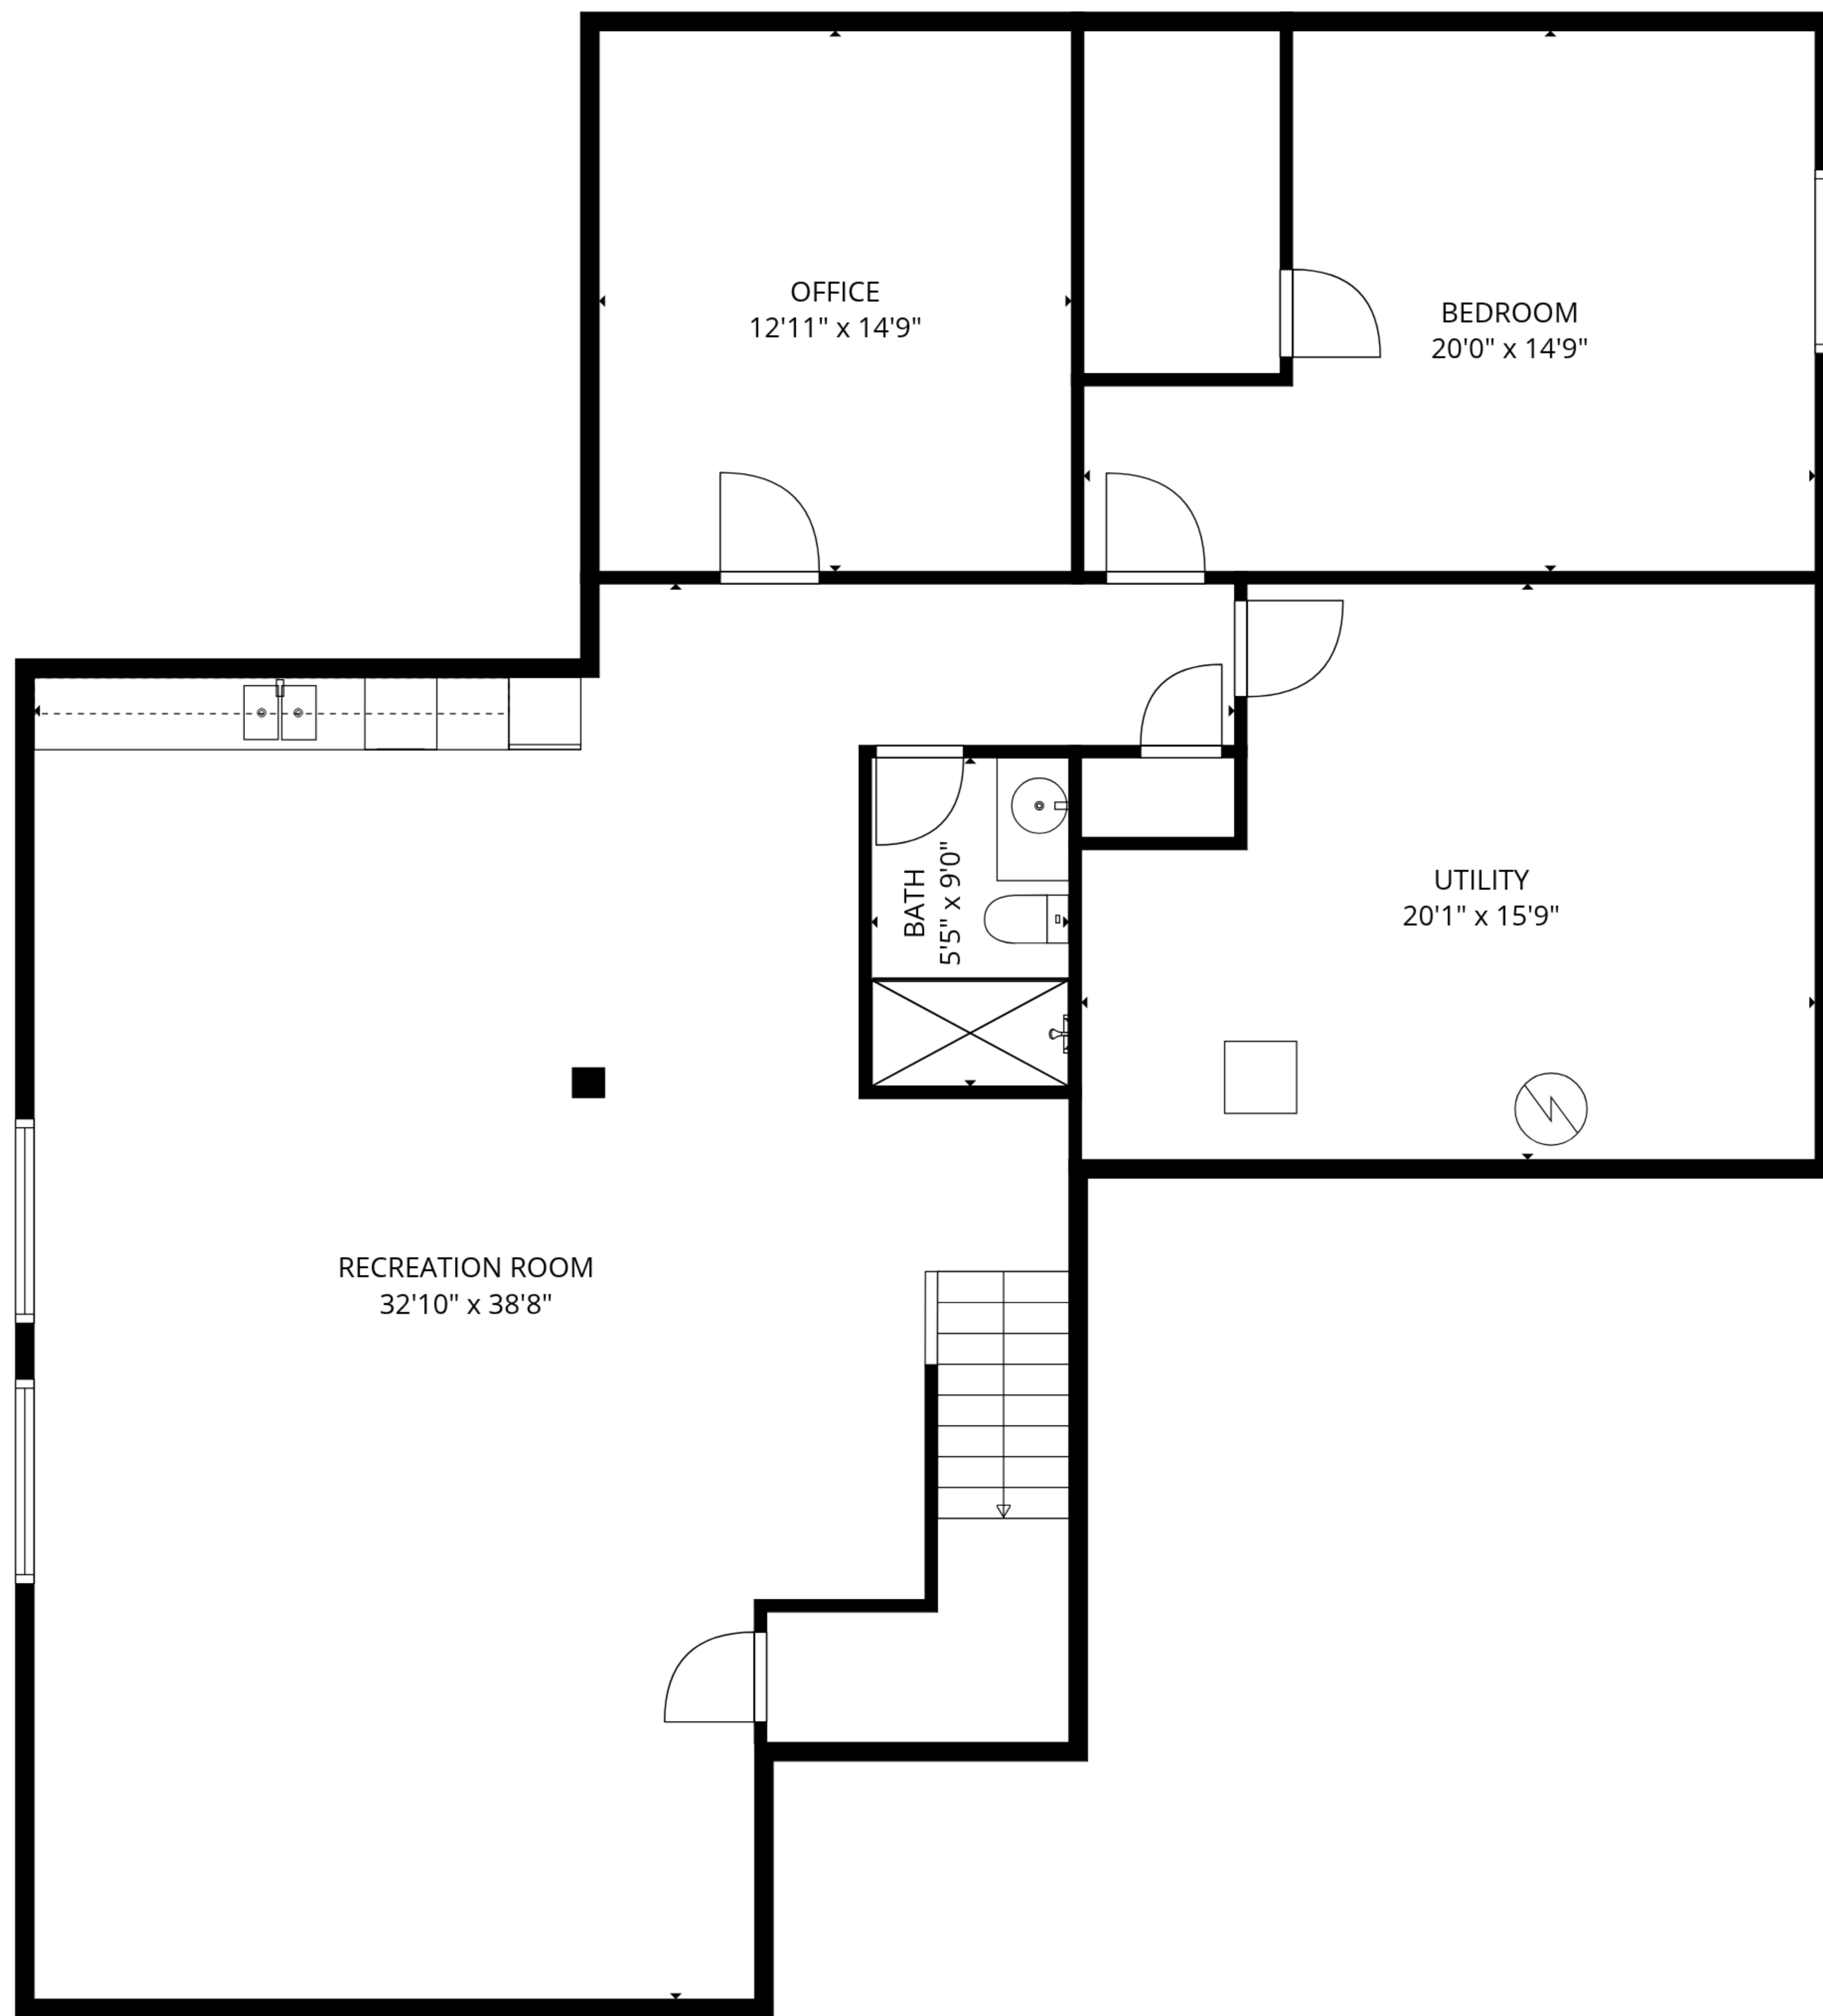

TOTAL: 3398 sq. ft

Basement: 1537 sq. ft, 1st floor: 1861 sq. ft

EXCLUDED AREAS: UTILITY: 283 sq. ft, SCREENED PORCH: 252 sq. ft, WALLS: 223 sq. ft

TOTAL: 3398 sq. ft

Basement: 1537 sq. ft, 1st floor: 1861 sq. ft

EXCLUDED AREAS: UTILITY: 283 sq. ft, SCREENED PORCH: 252 sq. ft, WALLS: 223 sq. ft

Basement

1st floor

TOTAL: 3398 sq. ft
 Basement: 1537 sq. ft, 1st floor: 1861 sq. ft
 EXCLUDED AREAS: UTILITY: 283 sq. ft, SCREENED PORCH: 252 sq. ft, WALLS: 223 sq. ft