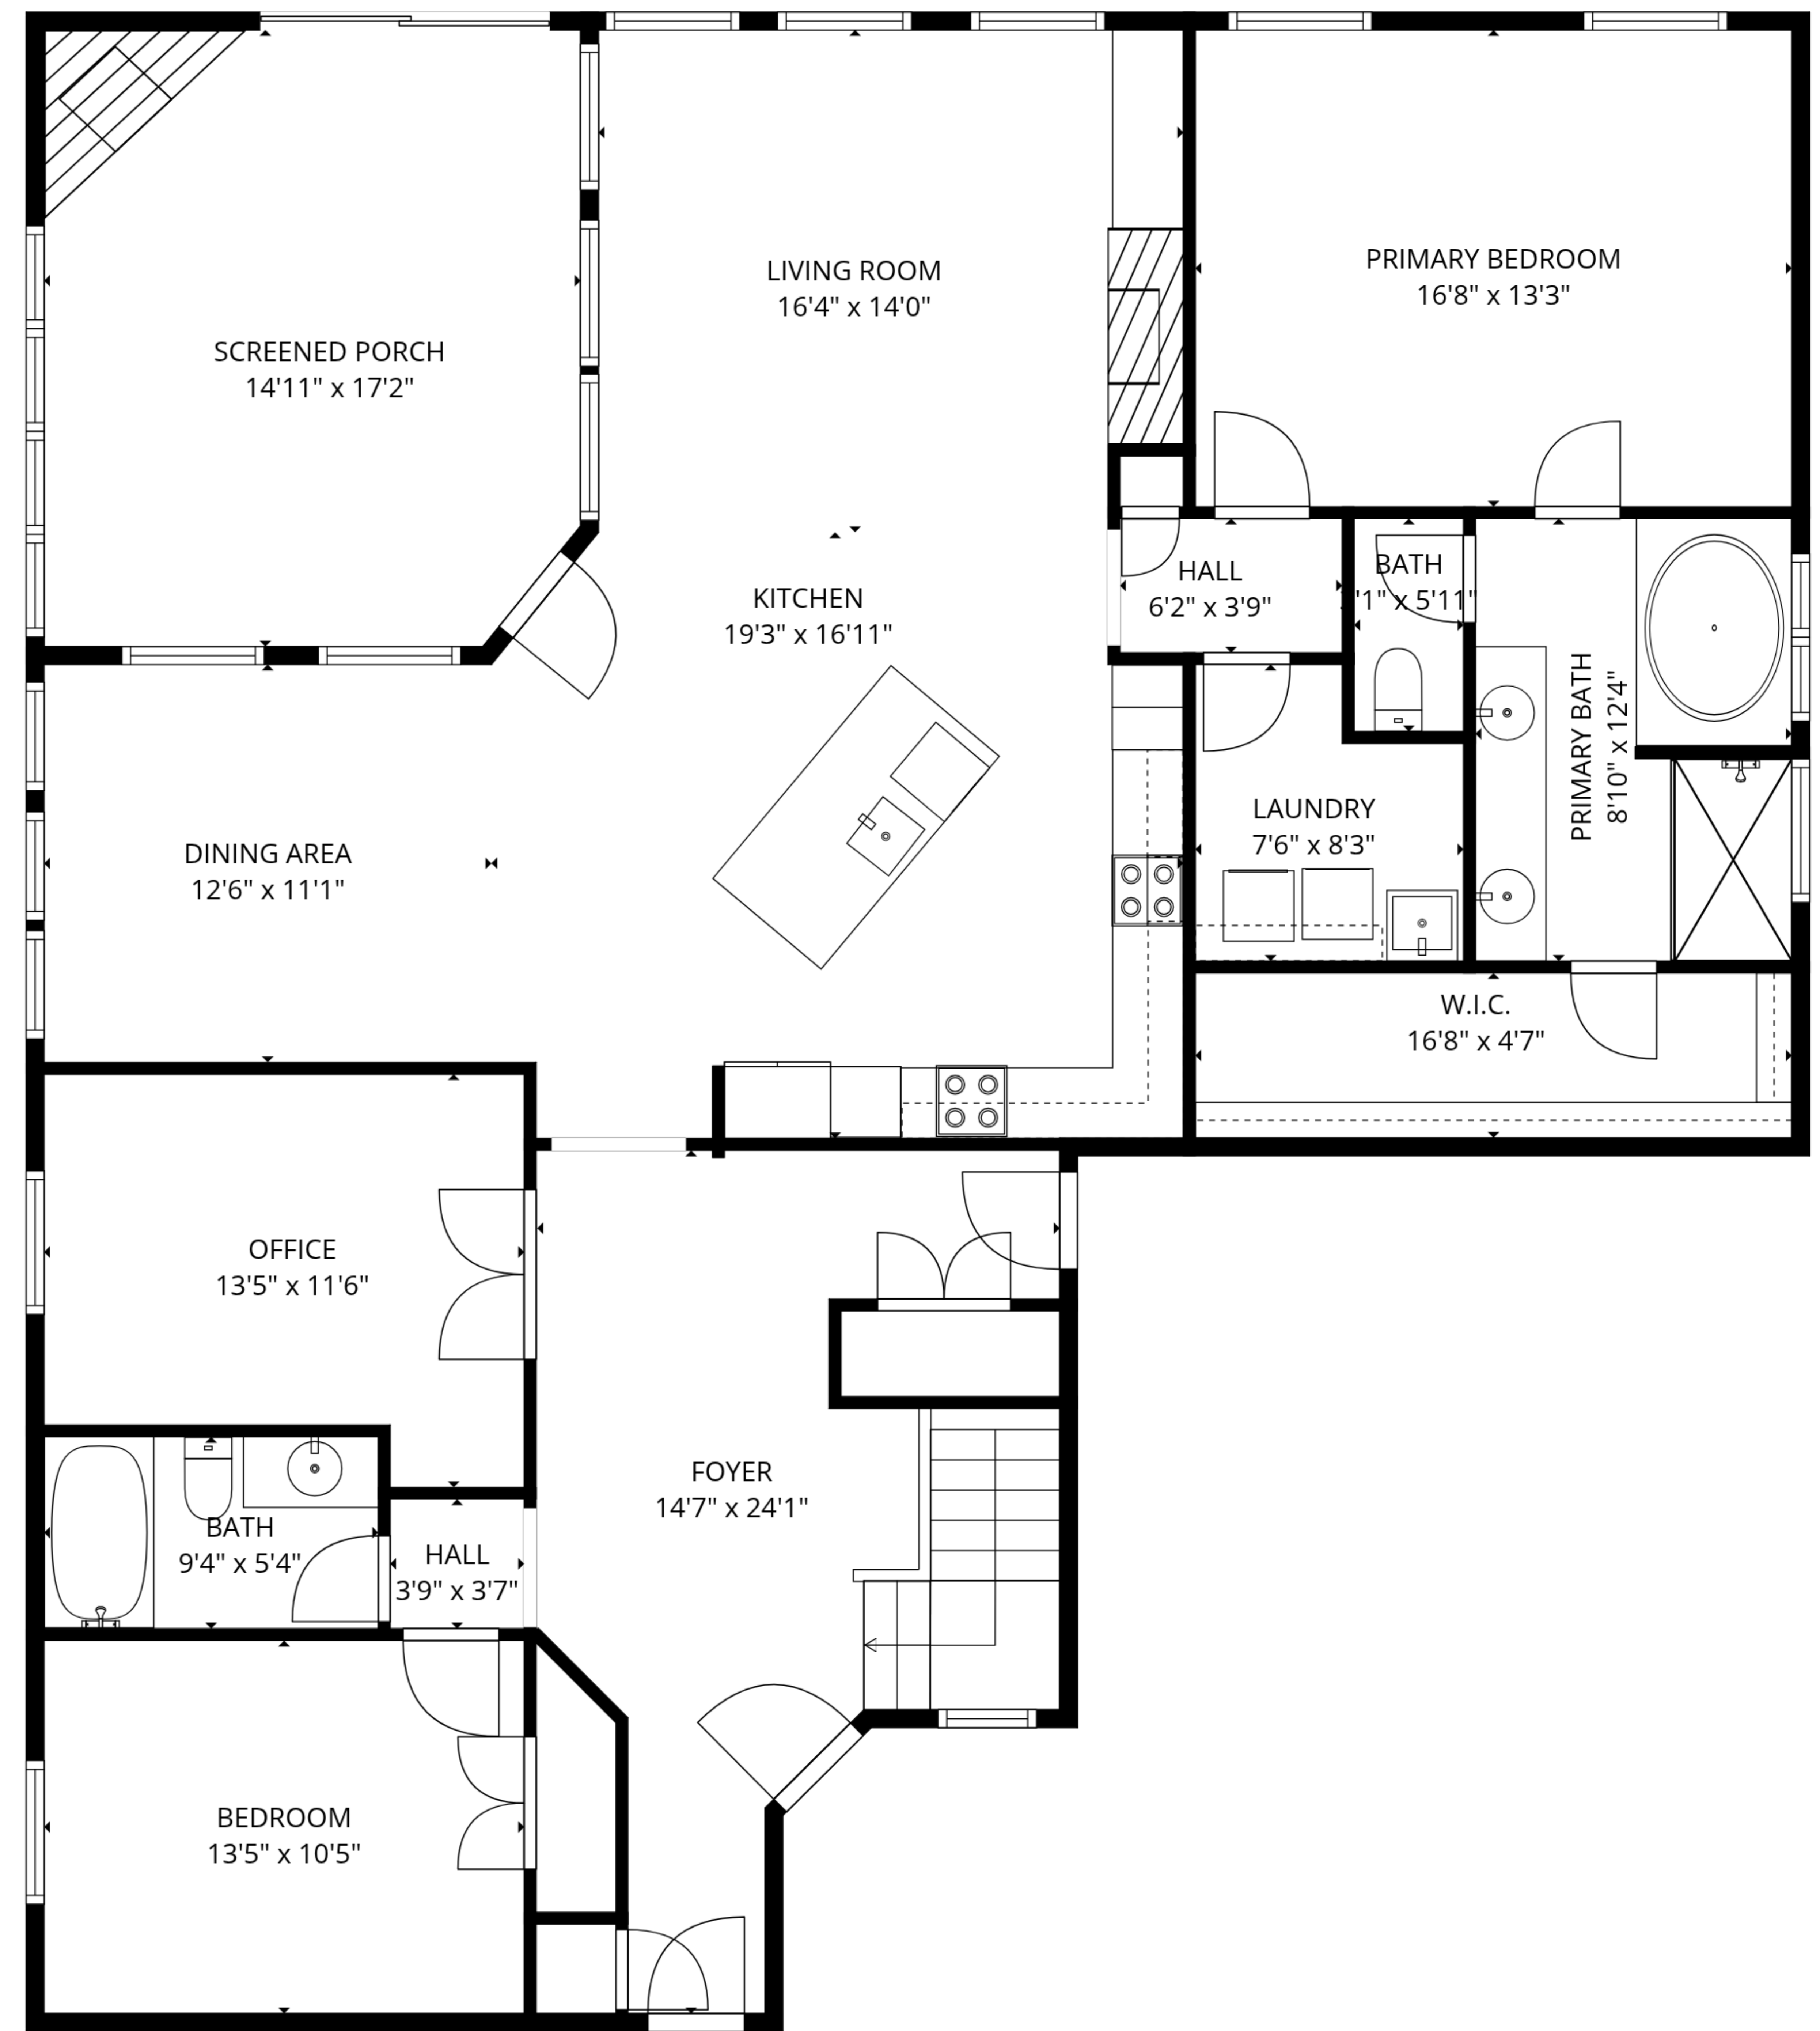

TOTAL: 3398 sq. ft

Basement: 1537 sq. ft, 1st floor: 1861 sq. ft

EXCLUDED AREAS: UTILITY: 283 sq. ft, SCREENED PORCH: 252 sq. ft, WALLS: 223 sq. ft

TOTAL: 3398 sq. ft

Basement: 1537 sq. ft, 1st floor: 1861 sq. ft

EXCLUDED AREAS: UTILITY: 283 sq. ft, SCREENED PORCH: 252 sq. ft, WALLS: 223 sq. ft

Basement

1st floor

TOTAL: 3398 sq. ft
 Basement: 1537 sq. ft, 1st floor: 1861 sq. ft
 EXCLUDED AREAS: UTILITY: 283 sq. ft, SCREENED PORCH: 252 sq. ft, WALLS: 223 sq. ft