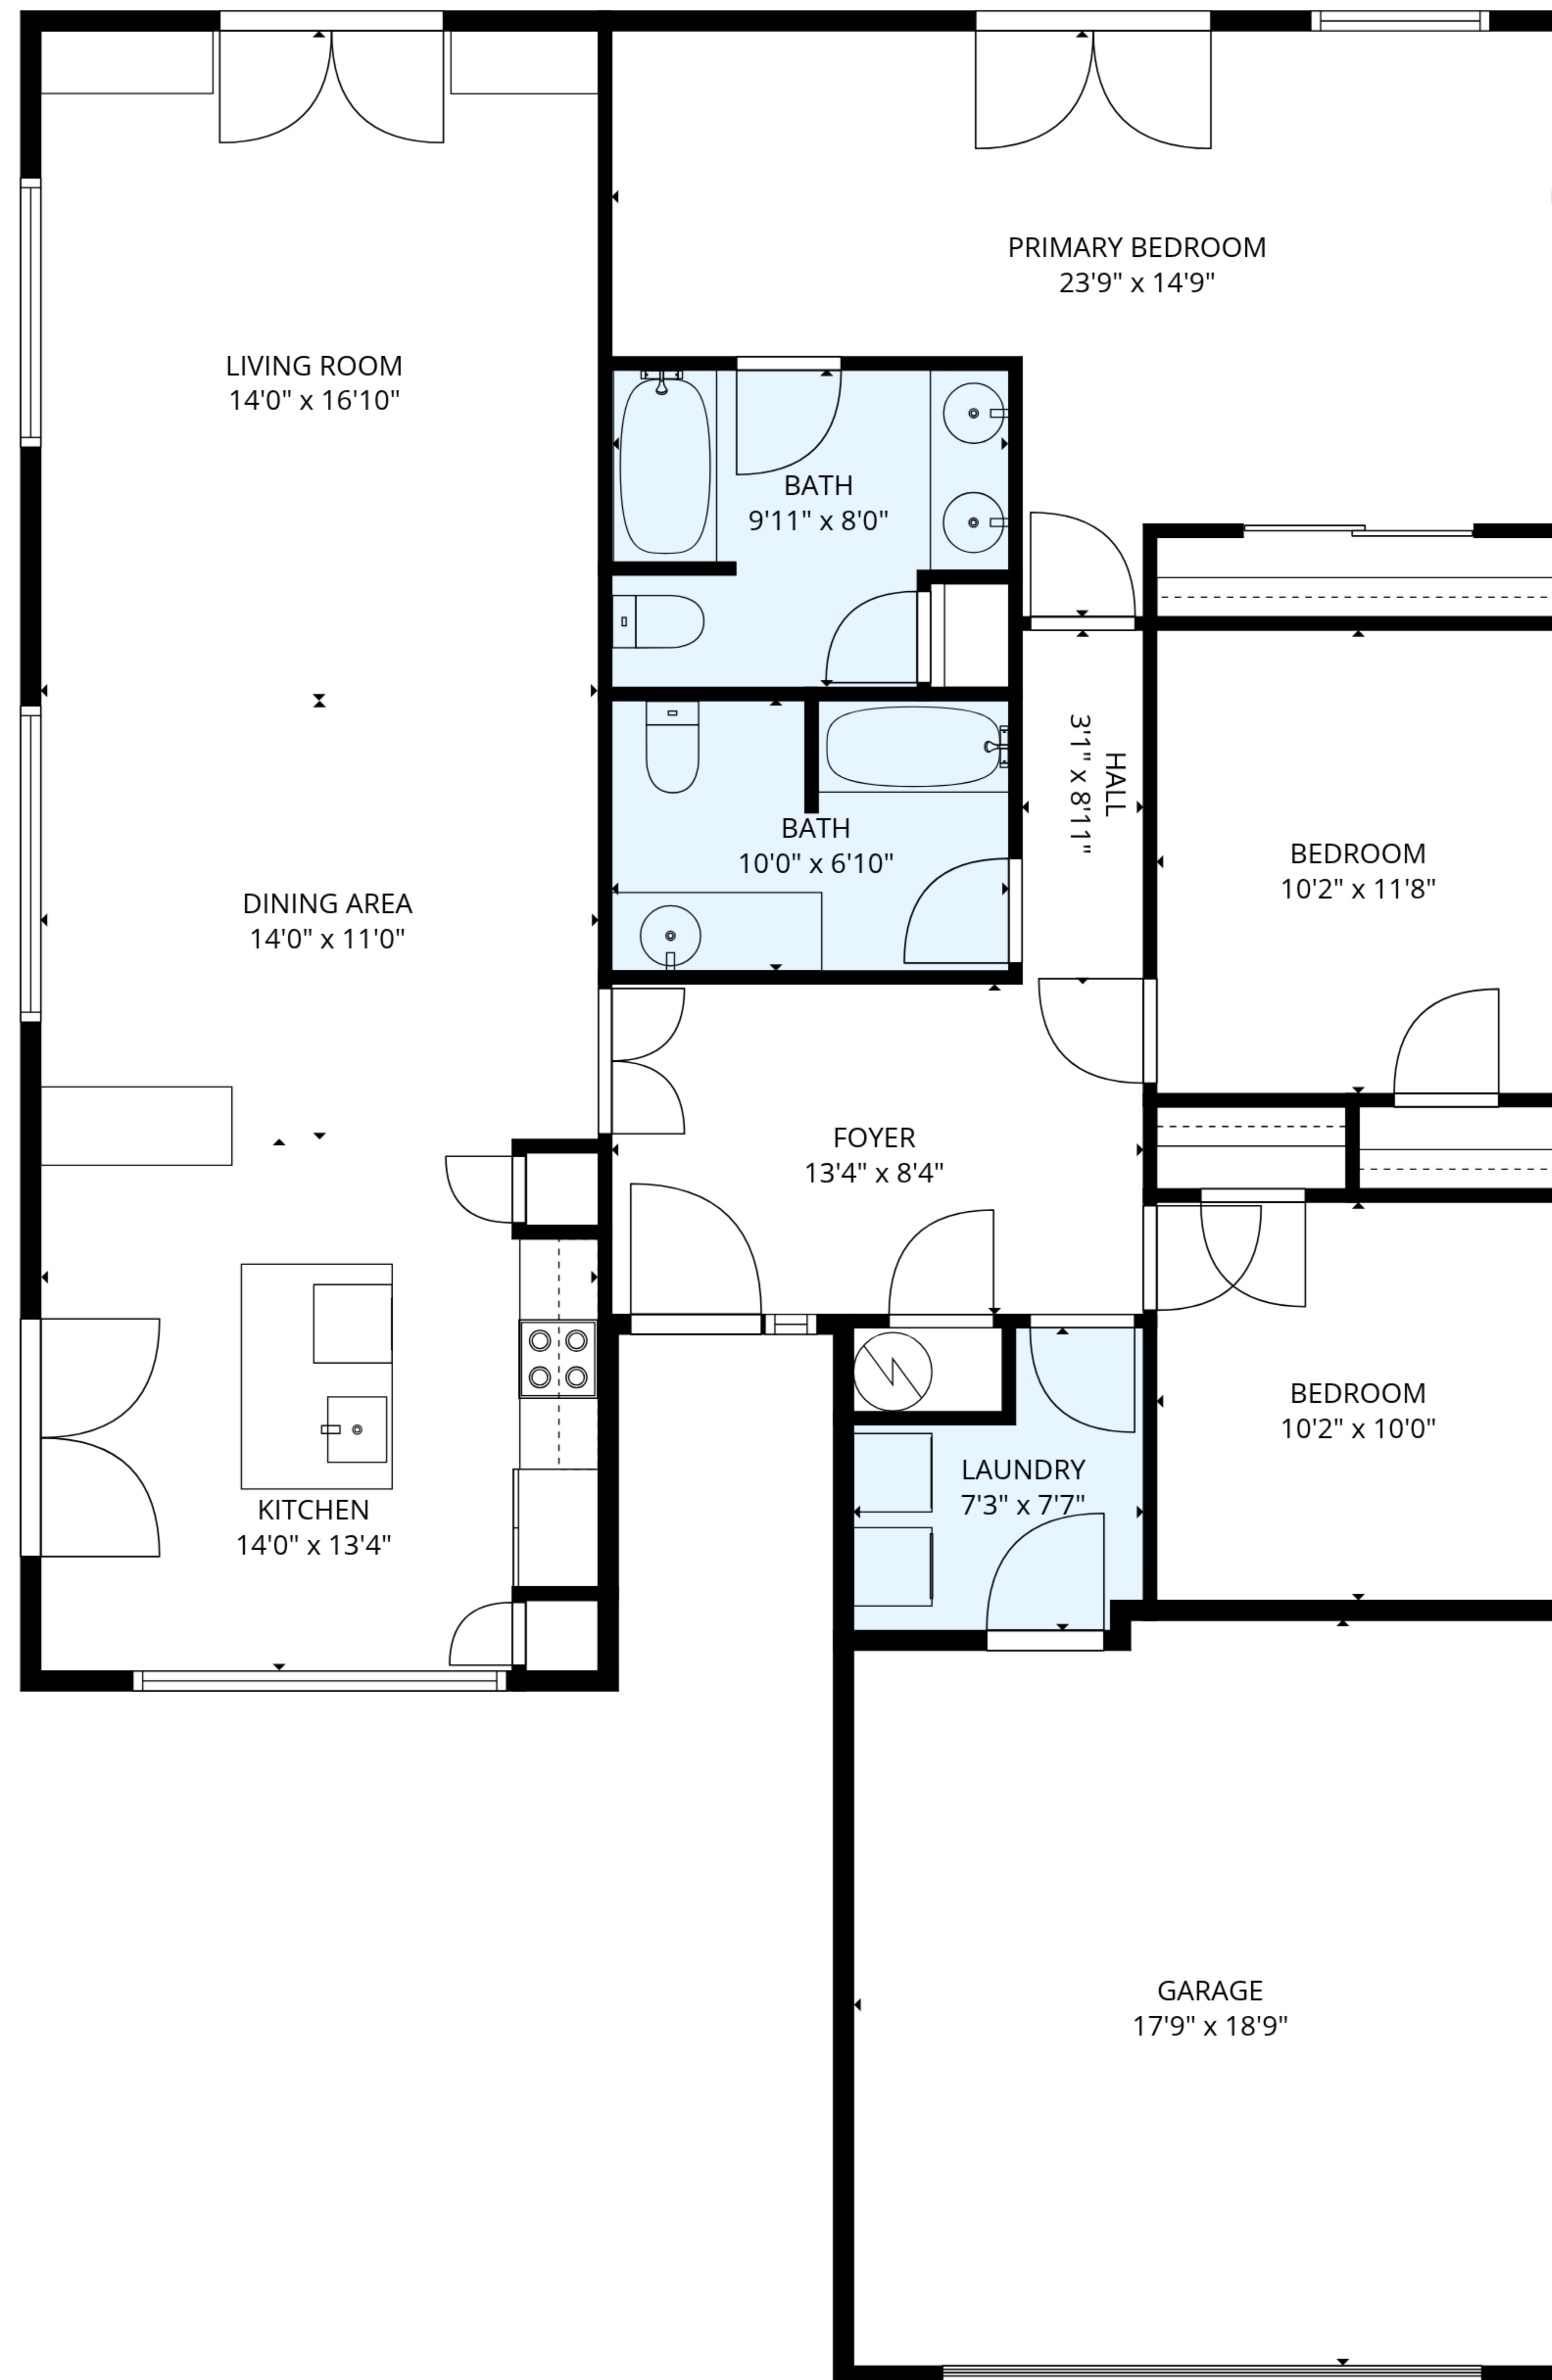

TOTAL: 1488 sq. ft
 1st floor: 1488 sq. ft
 EXCLUDED AREAS: GARAGE: 327 sq. ft, WALLS: 116 sq. ft

MEASUREMENTS ARE DEEMED RELIABLE BUT ARE NOT GUARANTEED.

TOTAL: 1488 sq. ft
1st floor: 1488 sq. ft
EXCLUDED AREAS: GARAGE: 327 sq. ft, WALLS: 116 sq. ft