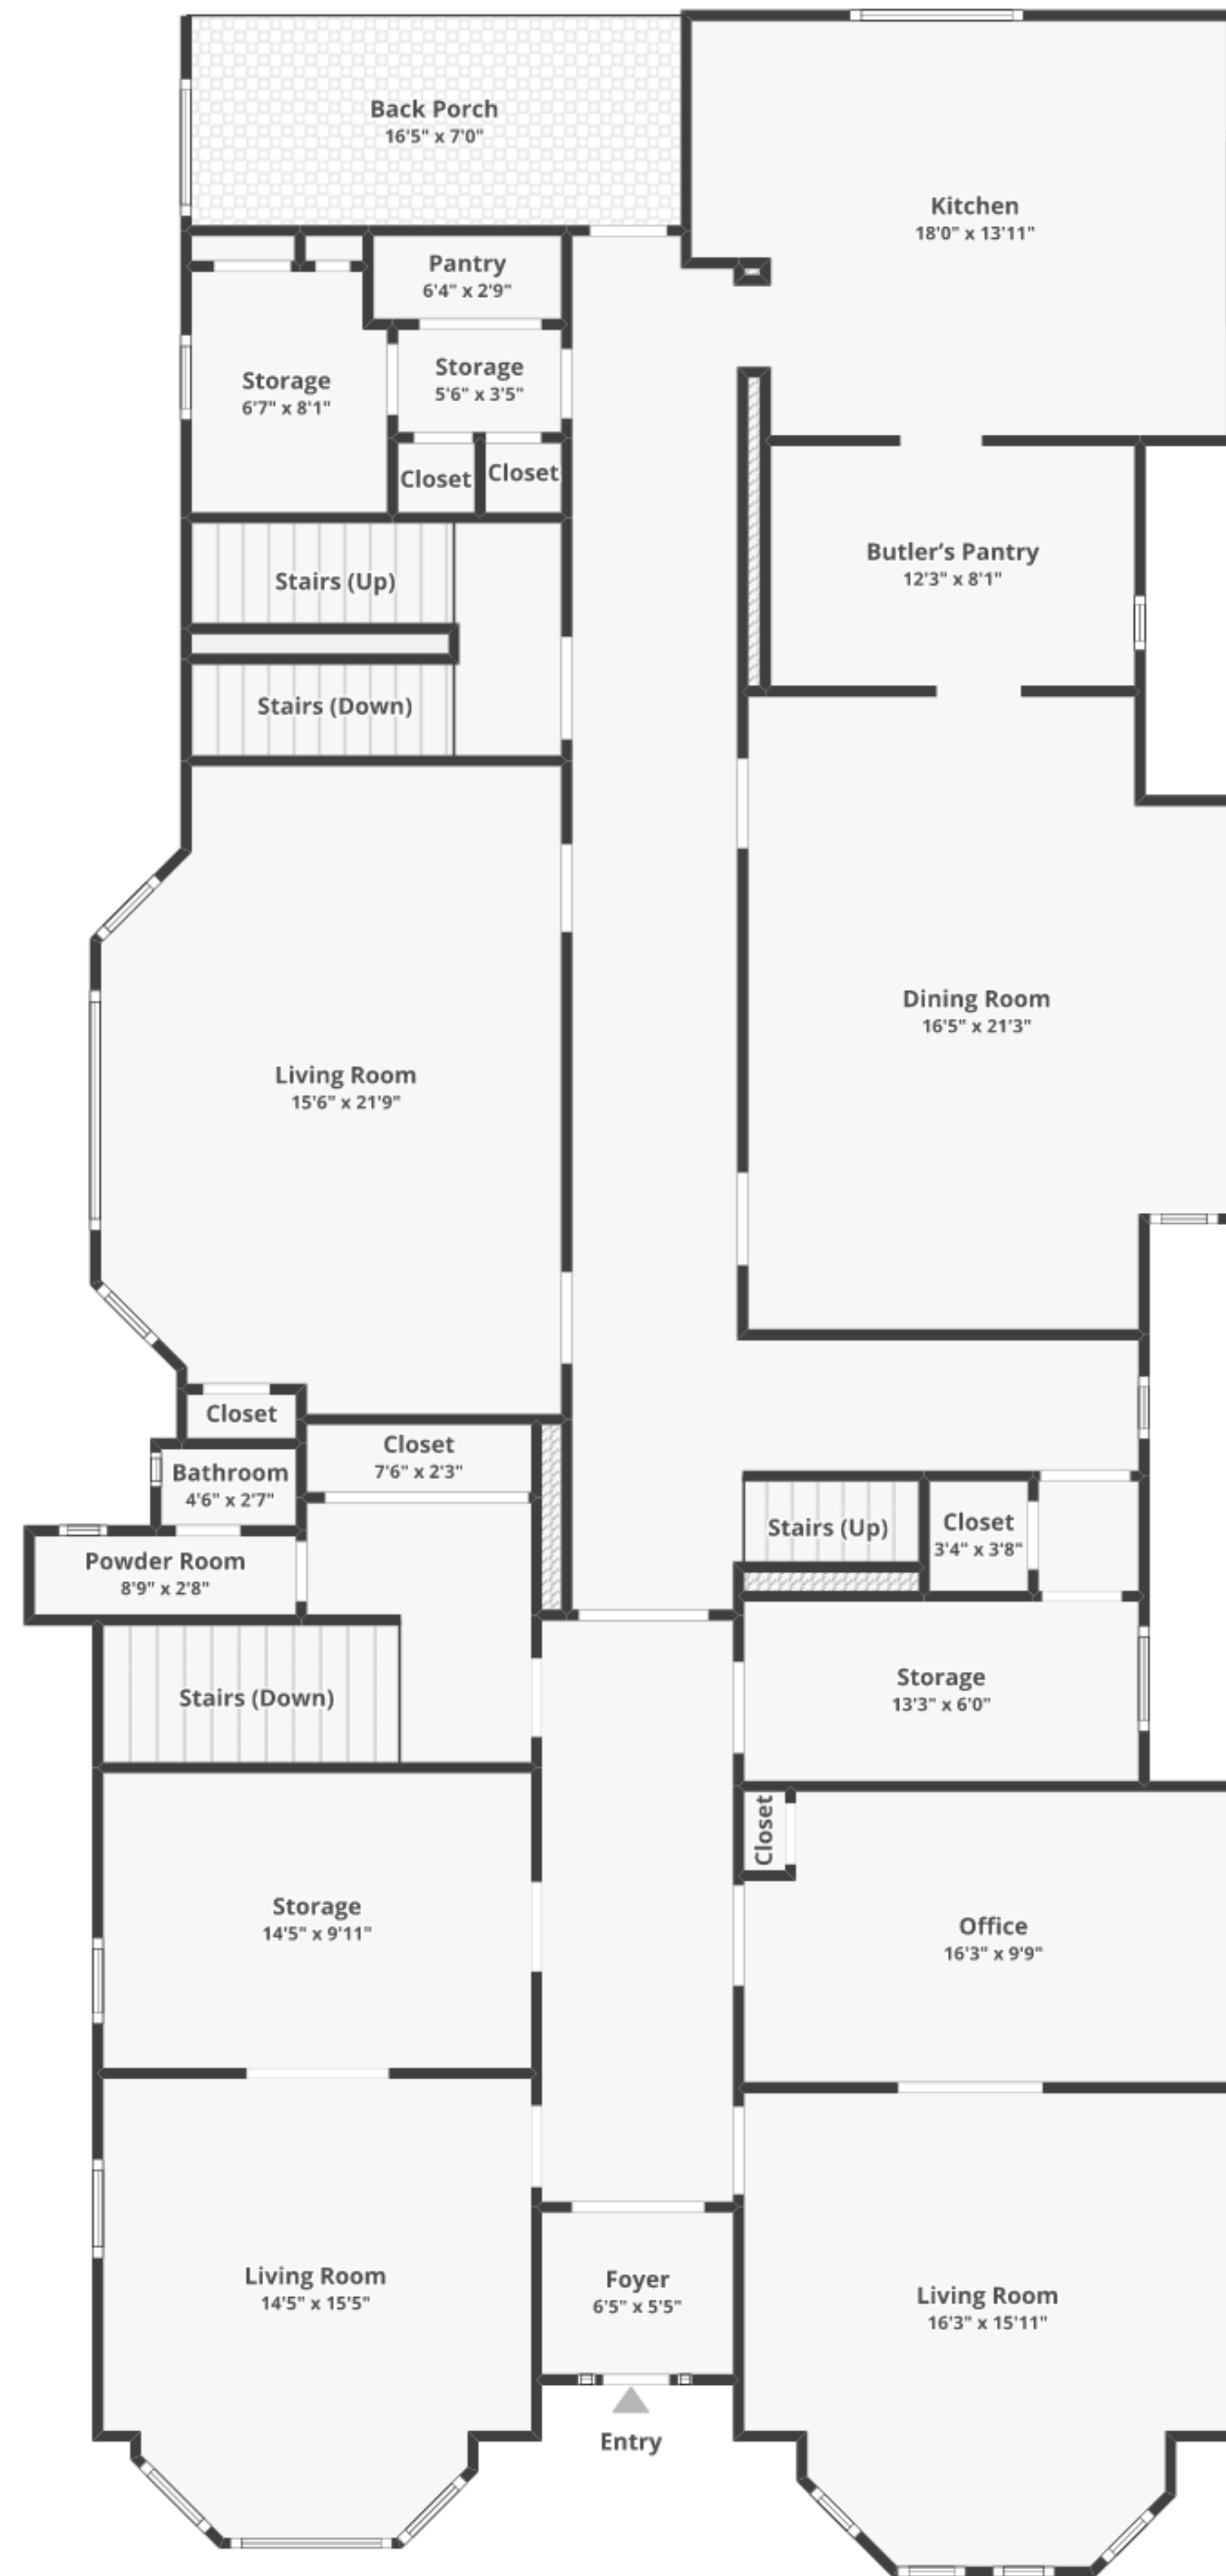

231 2nd St, Coaldale, PA 18218

Total finished area: ~7,163.24 sq. ft.

Total unfinished area: ~ 31.48 sq. ft.

FLOOR 1
Finished area: ~2,595.15 sq. ft.
Unfinished area: ~11.7 sq. ft.

FLOOR 2
Finished area: ~2,609.42 sq. ft.
Unfinished area: ~14.12 sq. ft.

FLOOR 3
Finished area: ~1,958.67 sq. ft.
Unfinished area: ~5.66 sq. ft.