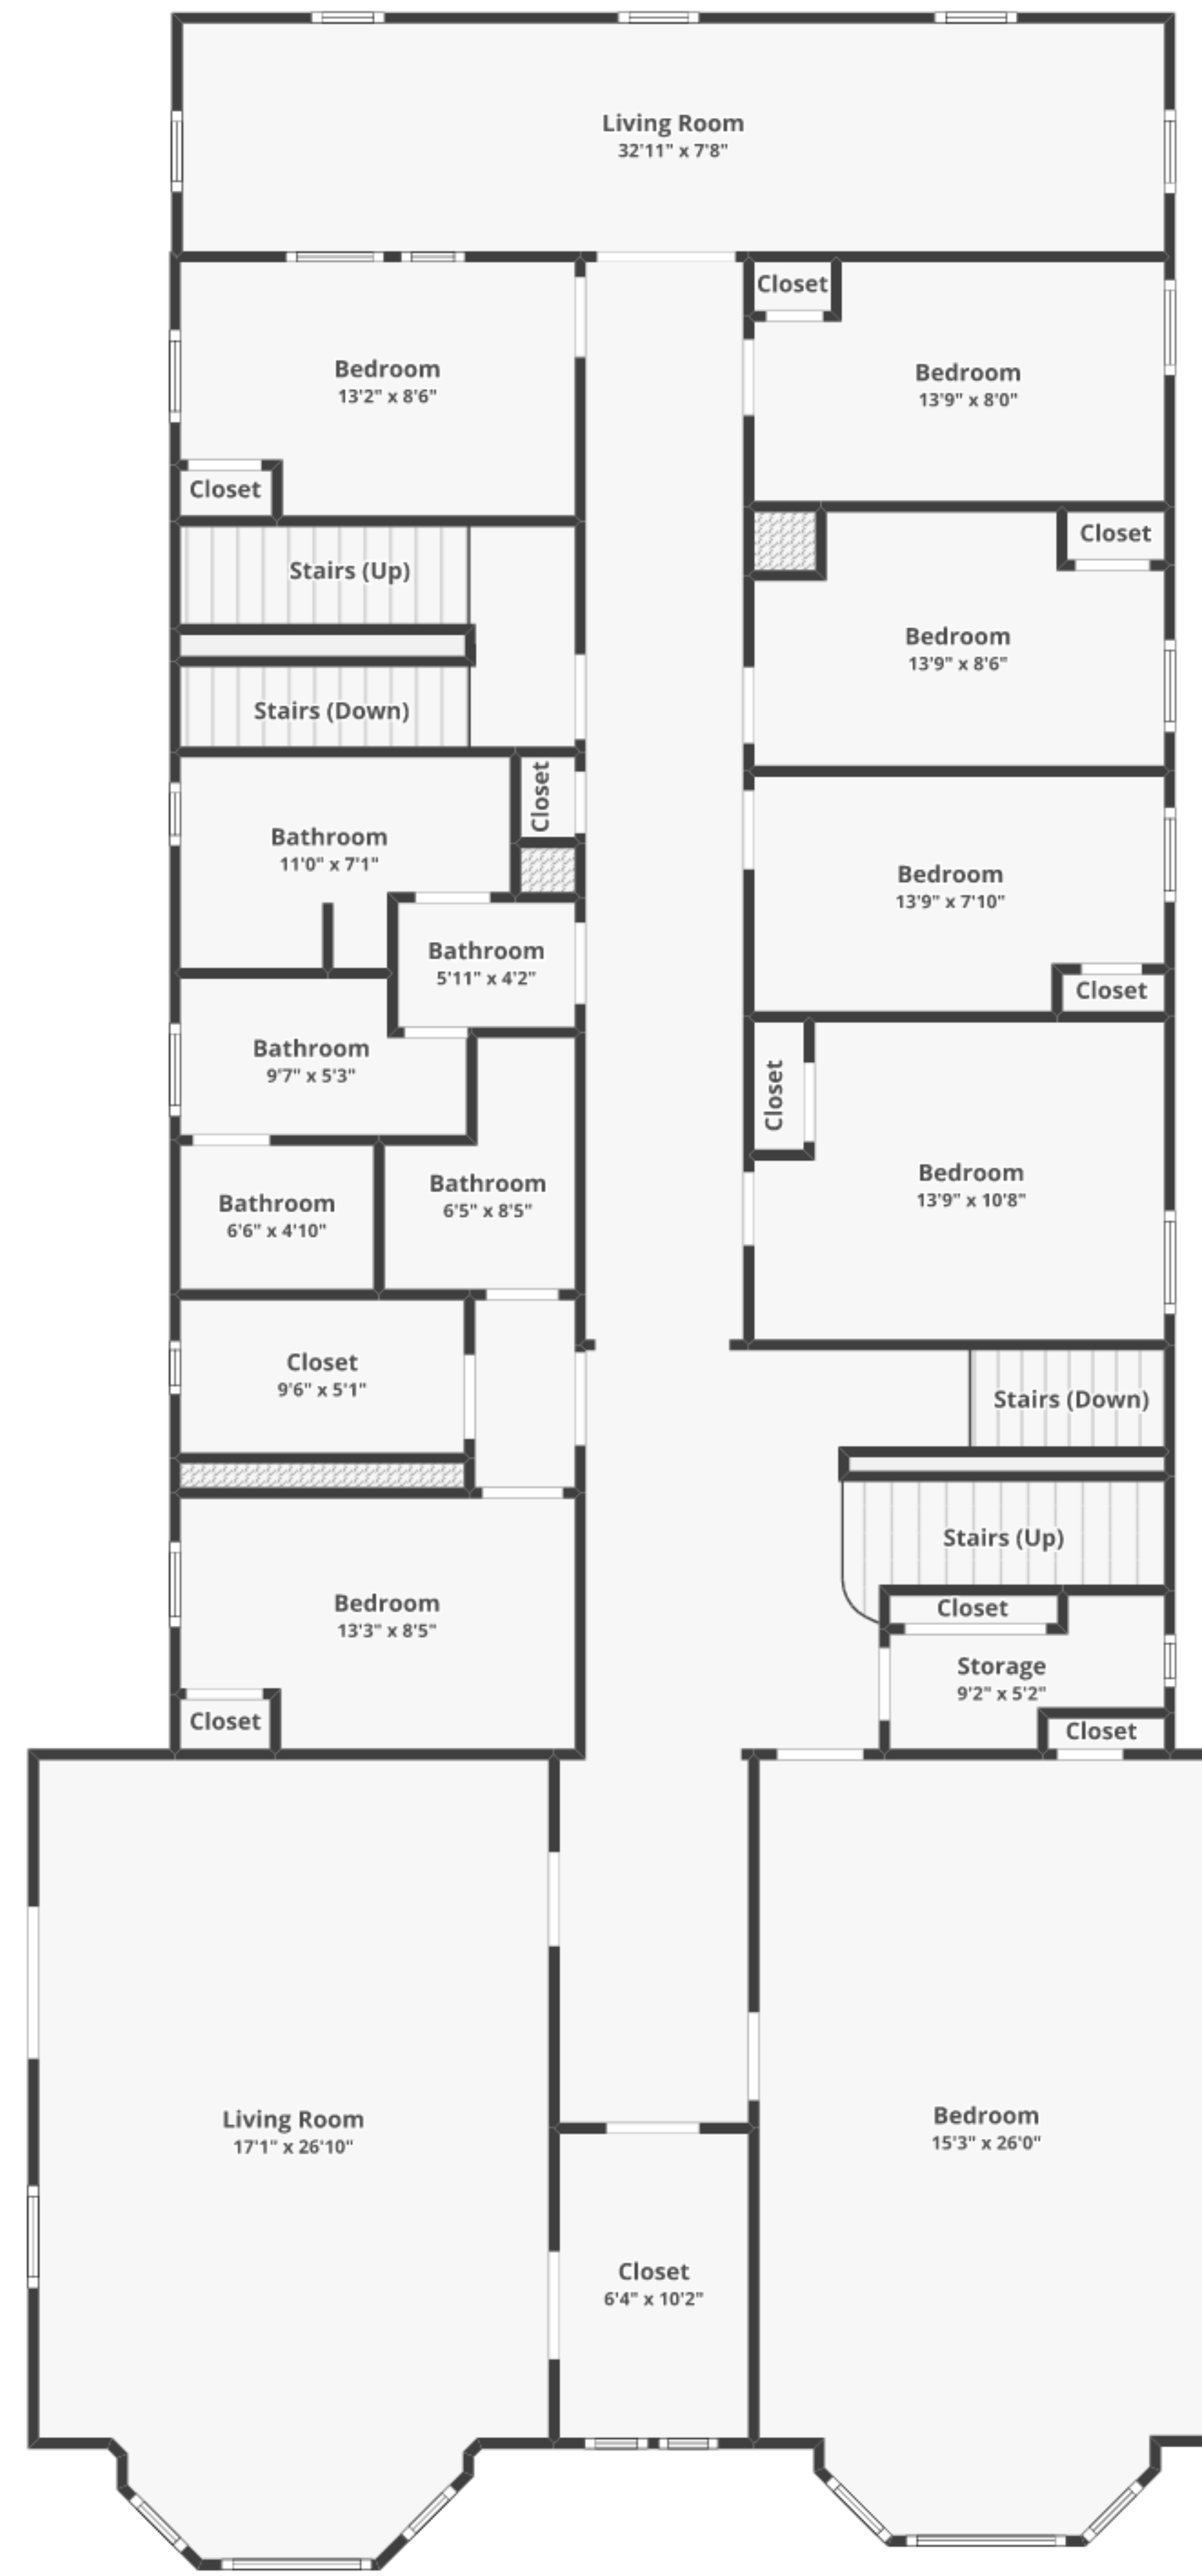

231 2nd St, Coaldale, PA 18218

Total finished area: ~7,163.24 sq. ft.

Total unfinished area: ~ 31.48 sq. ft.

FLOOR 1
Finished area: ~2,595.15 sq. ft.
Unfinished area: ~11.7 sq. ft.

FLOOR 2
Finished area: ~2,609.42 sq. ft.
Unfinished area: ~14.12 sq. ft.

FLOOR 3
Finished area: ~1,958.67 sq. ft.
Unfinished area: ~5.66 sq. ft.